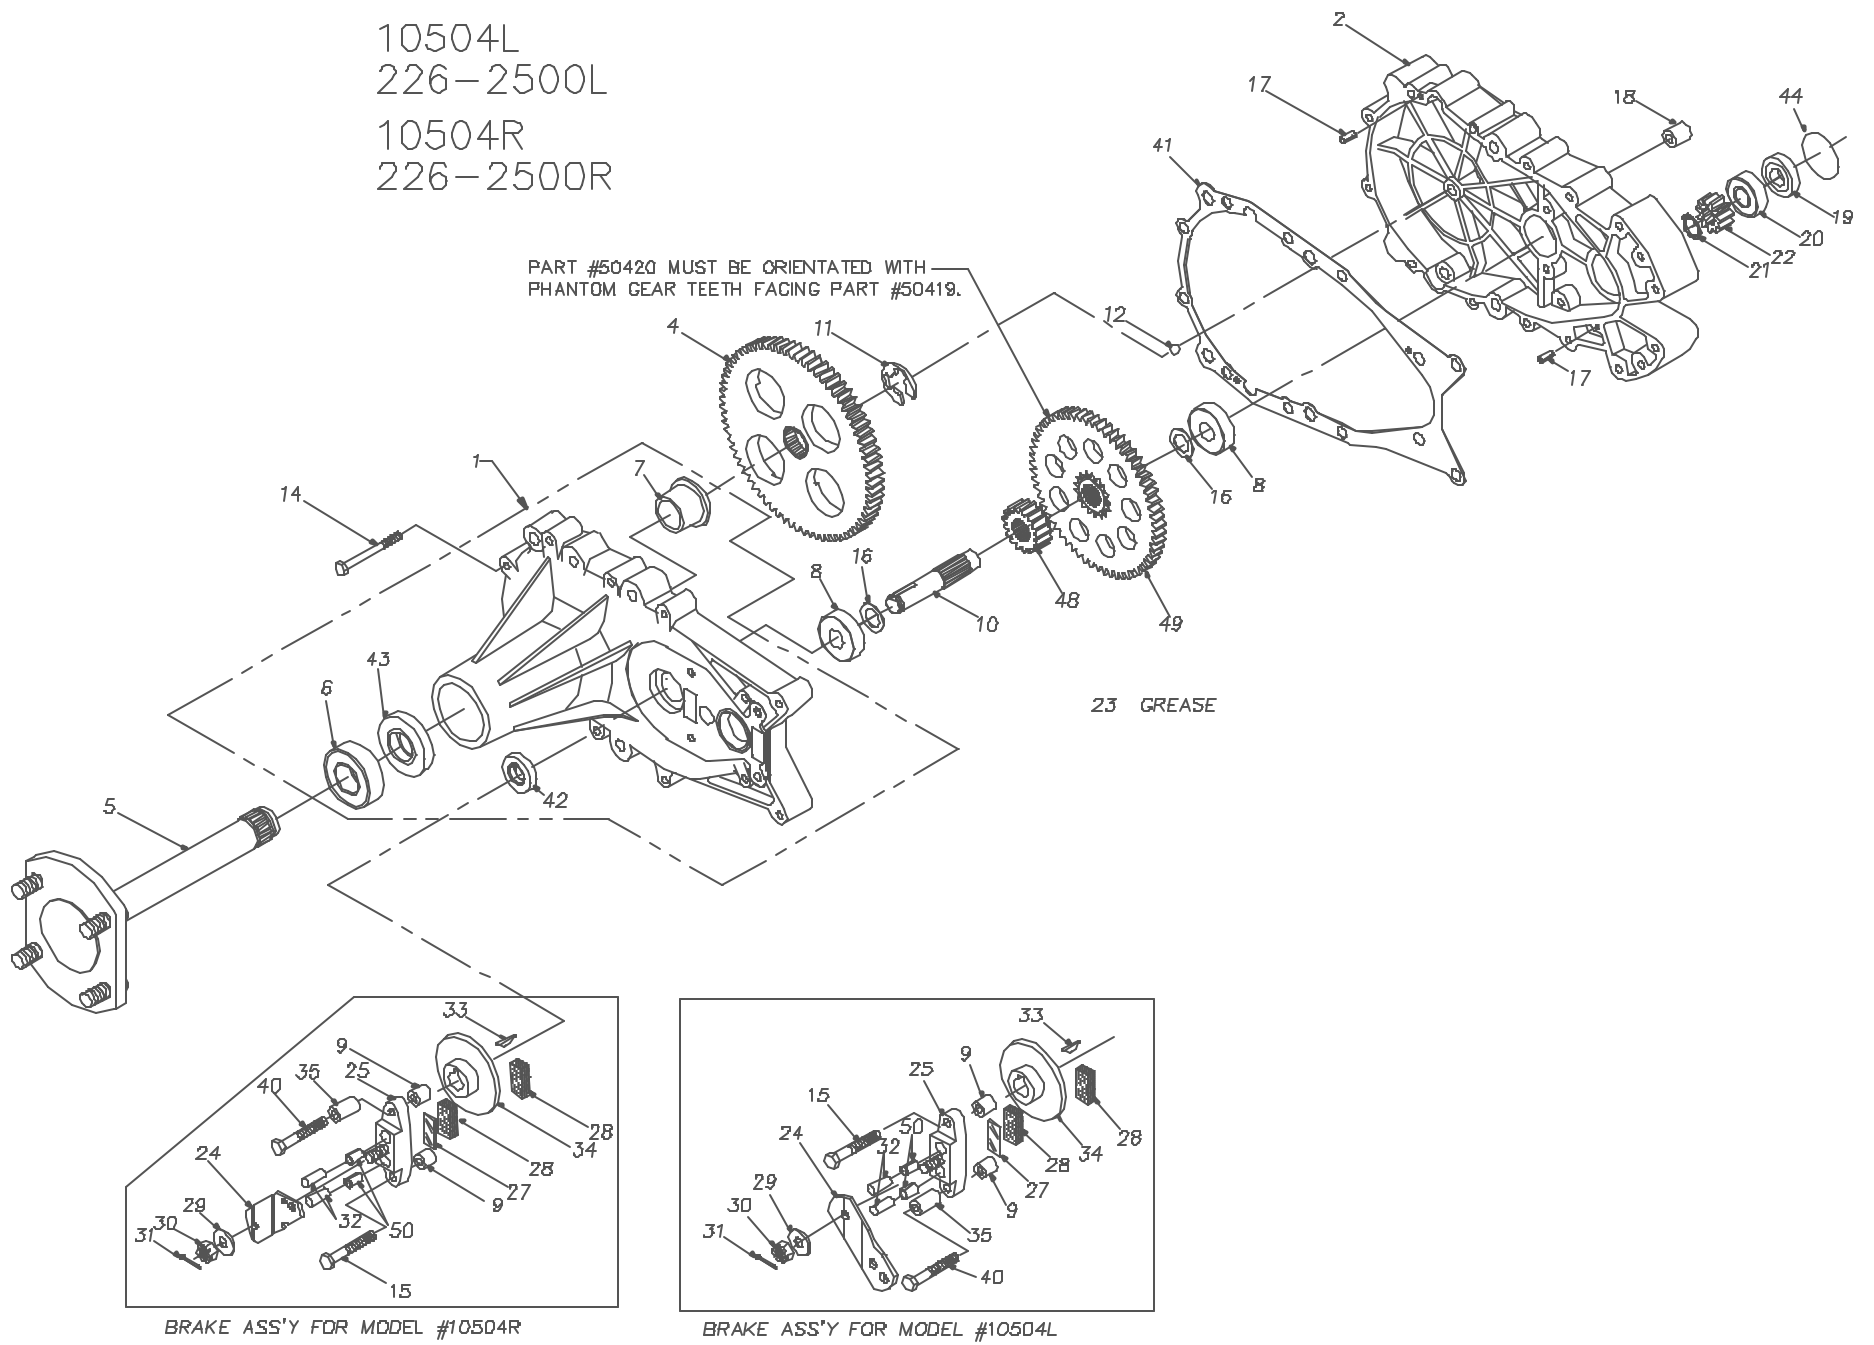

10504L  
226-2500L  
10504R  
226-2500R

10504L  
226-2500L  
10504R  
226-2500R

REF	PART NO.	QTY	DESCRIPTION	REF	PART NO.	QTY	DESCRIPTION
1	70272	1	ASS'Y, AXLE CARRIER HOUSING	27	44134	1	PLATE, PUCK
		1	AXLE CARRIER HOUSING	28	44132	2	PUCK, BRAKE
		1	BALL BEARING, 52MM X 25MM X 15MM	29	44130	1	WASHER, 7/16 X 7/8 OD X .06 HT
		1	FLANGE BEARING	30	44142	1	NUT, CASTLE 5/16-24 PL
		1	OIL SEAL, 1.25 OD X .625 ID	31	44101	1	PIN, COTTER
2	50855	1	OIL SEAL, 52MM X 25MM	32	44127	2	PIN, BRAKE ACTUATING
		1	HYDRO MOUNT HOUSING	33	44143	1	KEY, HI PRO 3/16 X 5/8
4	44358	1	SPLINED 72 TOOTH FINAL DRIVE GEAR	34	44090	1	DISC, BRAKE
5	62681	1	ASS'Y, AXLE	35	23711	1	SPACER
		1	AXLE SHAFT	40	44612	1	BOLT, 1/4-20 X 2-1/2
		4	LUG BOLT	41	50223	1	GASKET, HSG
6	44673	1	BALL BEARING 52MM X 25MM X 15 MM	42	50263	1	OIL SEAL, 1.25 X .625
7	44349	1	FLANGED BEARING 1-1/4 X 25MM X 1" W	43	50266	1	OIL SEAL, 52MM X 25MM
8	50625	2	BALL BEARING .625ID X 1.57 X .47	44	50267	1	O-RING
9	23770	2	BRAKE SPACER	48	50419	1	17 TOOTH GEAR
10	44351	1	BRAKE SHAFT (SPLINED)	49	50420	1	60 TOOTH GEAR
11	44359	1	E-RING	50	50860	2	DU BEARING
12	9001214-3700	1	BALL, 3/8" DIAMETER				
14	44366	10	BOLT, 1/4-20 X 2-1/2"				
15	44276	1	BOLT, 1/4-20 X 1-1/2"				
16	50269	2	WASHER, HT 5/8ID X 1.0 OD X .01 THK				
17	44269	2	PIN, SPRING 3/16" X 1/2" LONG				
18	23749	2	MOUNTING SPACER				
19	44355	1	BEARING SPACER				
20	44232	1	BALL BEARING 15 MM X 35 MM X 11 MM				
21	44354	1	RETAINING RING				
22	44353	1	11 TOOTH INPUT GEAR				
23	50416	2	GREASE(10 OZ TUBE)				
24	44094	1	ARM, BRAKE ACTUATOR (RH ASSY)				
-	44613	1	ARM, BRAKE ACTUATOR (LH ASSY)				
25	70274	1	ASS'Y, BRAKE YOKE				
		1	BRAKE YOKE				
		1	SQUARE HEAD BOLT				