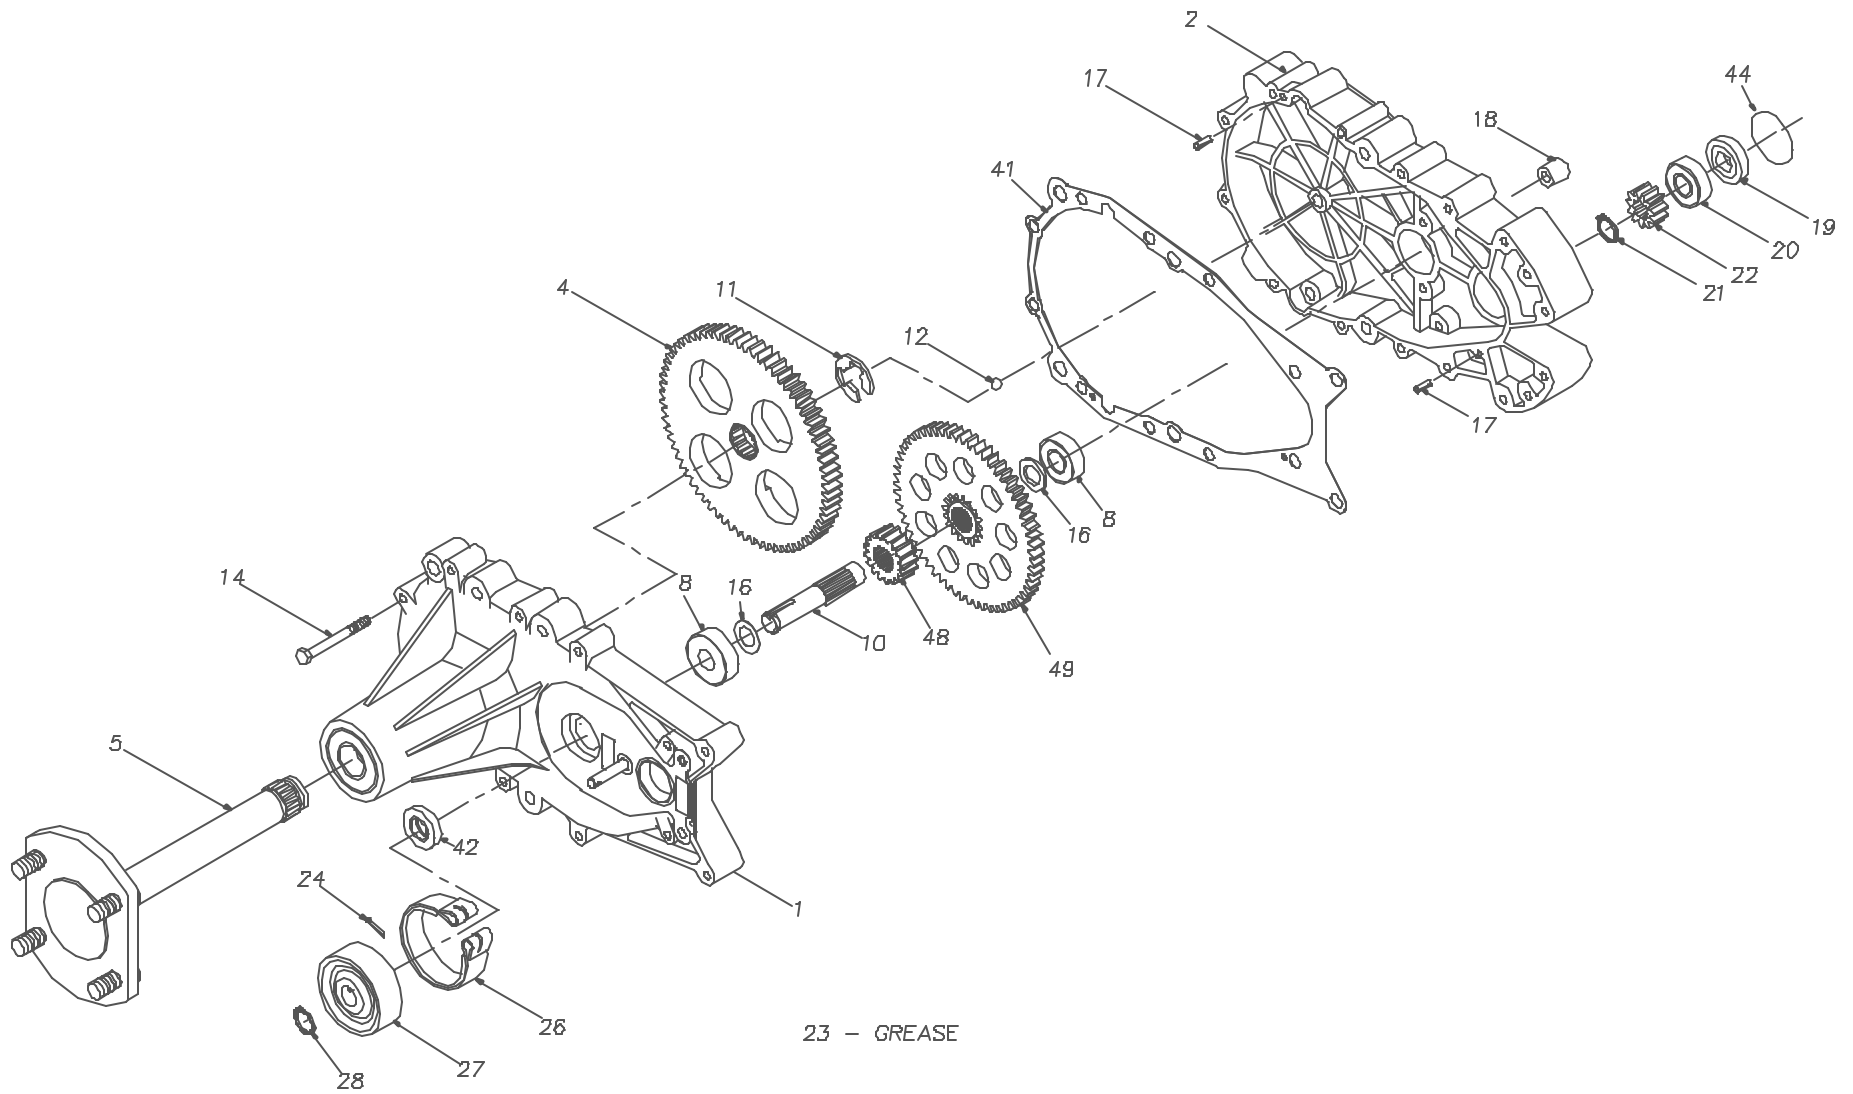

04-600  
221-2500

04-600  
221-2500

REF	PART NO.	QTY	DESCRIPTION
1	70273	1	ASS'Y, AXLE CARRIER HOUSING
		1	AXLE CARRIER HOUSING
		1	BALL BEARING, 52MM X 25MM X 15MM
		1	FLANGE BEARING
		1	BRAKE PIN
		1	OIL SEAL, 1.25 OD X .625 ID
		1	OIL SEAL, 52MM X 25MM
2	50855	1	HYDRO MOUNT HOUSING
4	44358	1	SPLINED 72 TOOTH FINAL DRIVE GEAR
5	62681	1	ASS'Y, AXLE
		1	AXLE SHAFT
		4	LUG BOLT
8	50625	2	BALL BEARING .6215D X 1.57 X .47
10	44351	1	BRAKE SHAFT (SPLINED)
11	44359	1	E-RING
12	9001214-3700	1	BALL, 3/8" DIAMETER
14	44366	10	BOLT, 1/4-20 X 2-1/2"
16	50629	2	WASHER, 5/8ID X 1.0 OD X .01 THK
17	44269	2	PIN, SPRING 3/16" X 1/2" LONG
18	23749	3	MOUNTING SPACER
19	44355	1	BEARING SPACER
20	44232	1	BALL BEARING 15 MM X 35 MM X 11 MM
21	44354	1	RETAINING RING
22	44353	1	11 TOOTH INPUT GEAR
23	50416	2	GREASE (10 OZ TUBE)
24	44101	1	PIN, COTTER
26	44539	1	BRAKE BAND
27	44540	1	BRAKE DRUM
28	44145	1	RETAINING RING
41	50223	1	GASKET, HSG
42	50263	1	OIL SEAL, 1.25 X .625
44	50267	1	O-RING
48	50419	1	17T GEAR
49	50420	1	60T GEAR