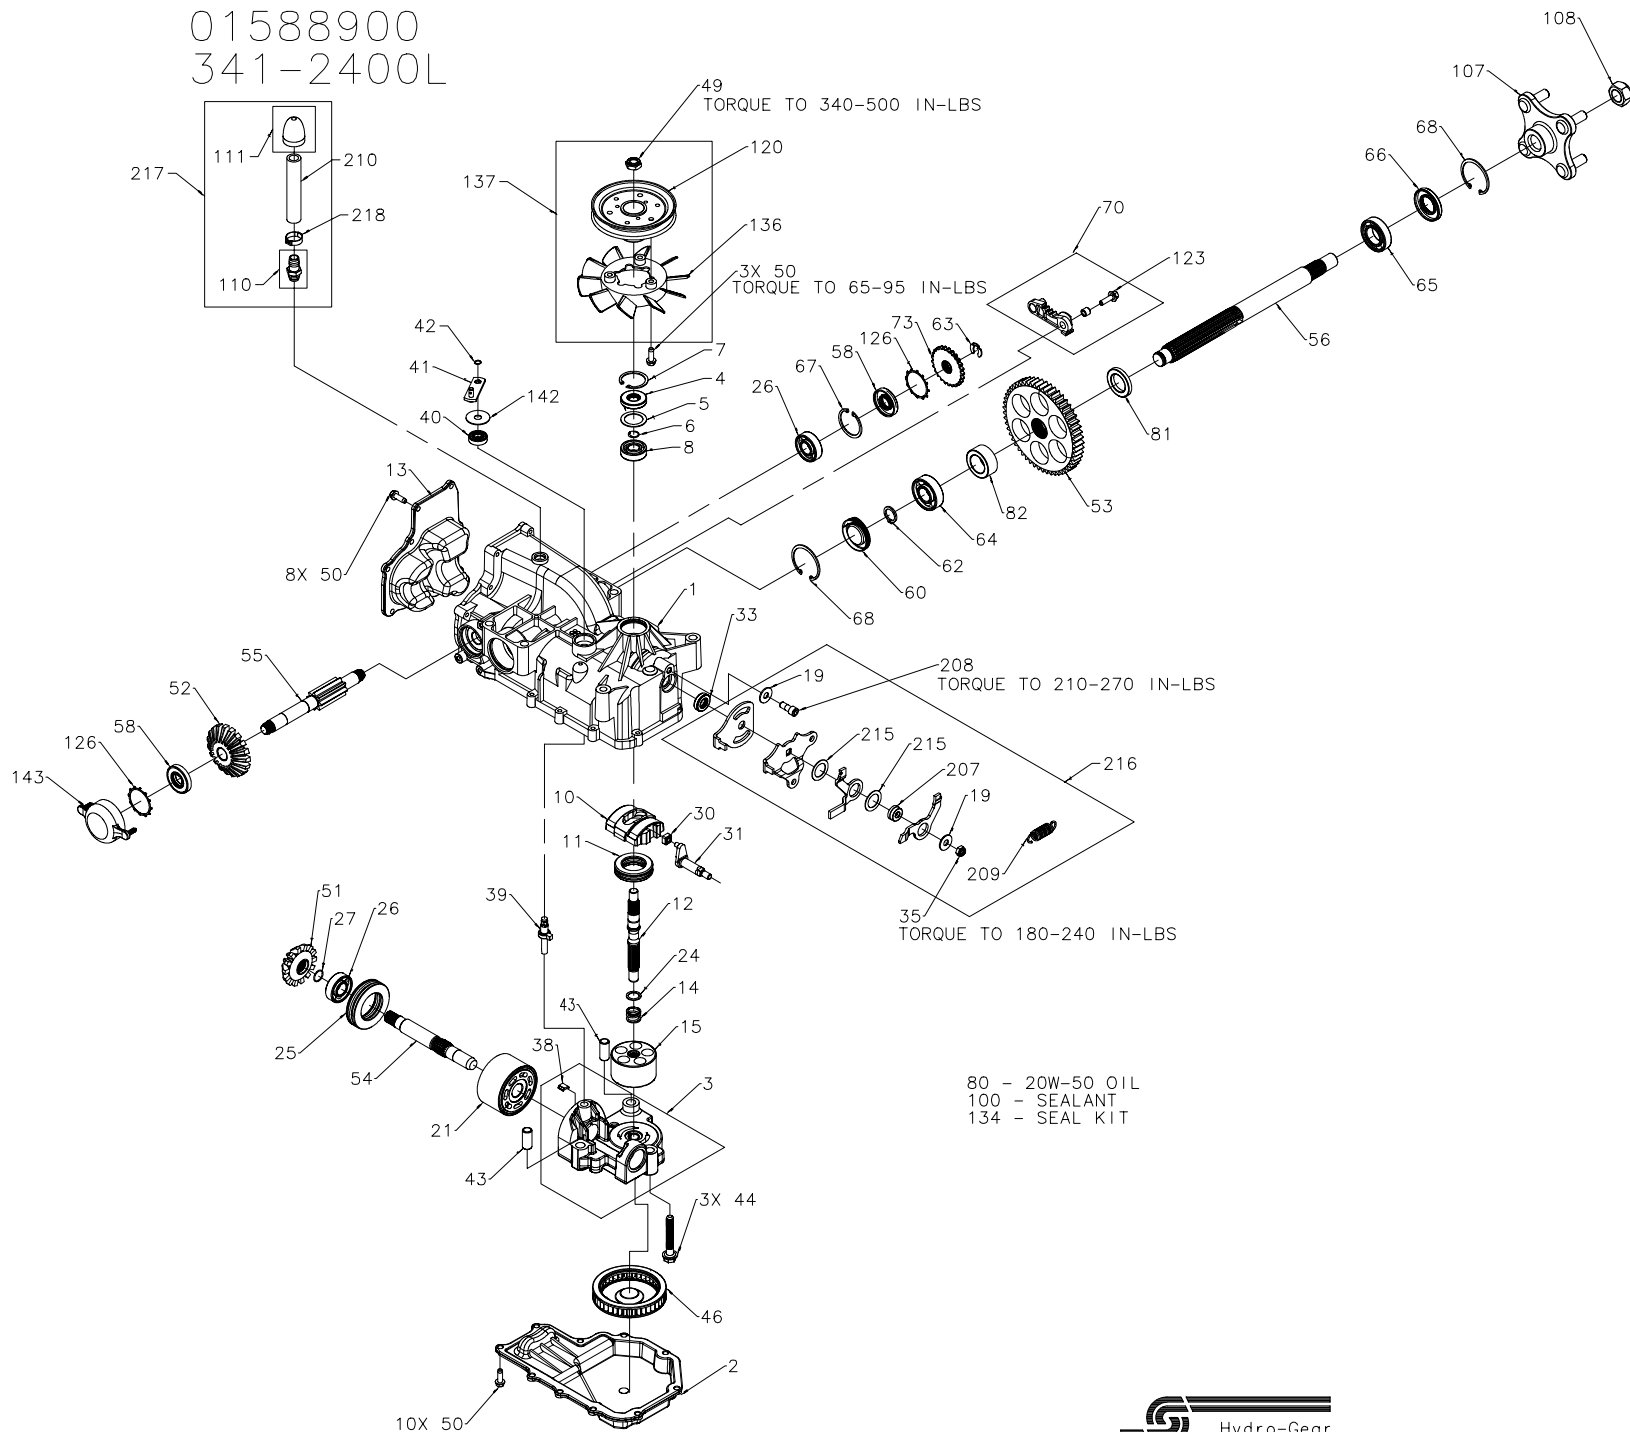

01588900
341-2400L

For Hydro-Gear Parts Call K&T 606-678-9623 or 606-561-4983

01588900
341-2400L

ITEM #	PART #	QTY	DESCRIPTION
1	70627	1	KIT, HOUSING-MAIN
		1	HOUSING, MAIN
		2	CRADLE BEARING
		1	SEAL, LIP 12 X 25 X 7
		1	TRUNNION BUSHING
		1	SCREW, HFHC 1/4-28 X 7/8 (PATCH)
2	50890RM	1	LOWER HOUSING
3	70667	1	KIT, CENTER SECTION
		1	CENTER SECTION
		1	BUSHING .67 X 1.03 X .75
		1	PLATE, BYPASS
		3	SCREW 3/8-24 X 2.5
		2	CHECK PLUG ASSEMBLY, .027
4	9008000-0128	1	LIP SEAL
5	2003018	1	SPACER
6	2003016	1	WIRE RETAINING RING
7	2003052	1	RETAINING RING
8	2003043	1	BALL BEARING
10	2003087	1	VARIABLE SWASHPLATE
11	50551	1	THRUST BEARING 30 X 52 X 13
12	50005	1	INPUT SHAFT
13	50891RM	1	COVER-BACK
14	2003014	1	SPRING, BLOCK
15	70331	1	10cc CYLINDER BLOCK ASS'Y
		1	10cc CYLINDER BLOCK
		5	10cc PISTON SPRING
		5	PISTON SEAT WASHER
		5	10cc PISTON
19	44130	2	WASHER, .34 X .88 X .06
21	70082	1	21cc CYLINDER BLOCK ASS'Y
		1	21cc CYLINDER BLOCK
		7	21cc PISTON SPRING
		7	PISTON SEAT WASHER
		7	21cc PISTON
24	2003017	1	WASHER, BLOCK THRUST
25	50552	1	THRUST BEARING 42 X 68 X 16
26	50315	2	BALL BEARING
27	2000022	1	WIRE RETAINING RING
30	2000015	1	SLOT GUIDE
31	50807	1	TRUNNION ARM
33	9008000-0126	1	LIP SEAL
35	50108	1	HEX LOCK NUT, 5/16-24 UNJF (NYLON INSERT)
38	70680	1	KIT, BYPASS PLATE
39	2003555	1	BYPASS ACTUATOR
40	45074	1	LIP SEAL
41	50270	1	BYPASS ARM
42	44870	1	RETAINING RING
43	50002	2	PIN
44	50016	3	SCREW
46	50990	1	FILTER
49	51244	1	HEX LOCK NUT, 1/2-20 (NYLON INSERT)
50	50752	21	SCREW, 1/4-20 X .75 LONG
51	50744	1	14T BEVEL GEAR
52	50745	1	19T BEVEL GEAR
53	50746	1	53T SPUR GEAR
54	50757	1	MOTOR SHAFT
55	51298	1	BRAKE SHAFT
56	50748	1	AXLE SHAFT
58	51161	2	SEAL, LIP 17 X 40 X 7
60	50995	1	SEAL PLUG - SIDE