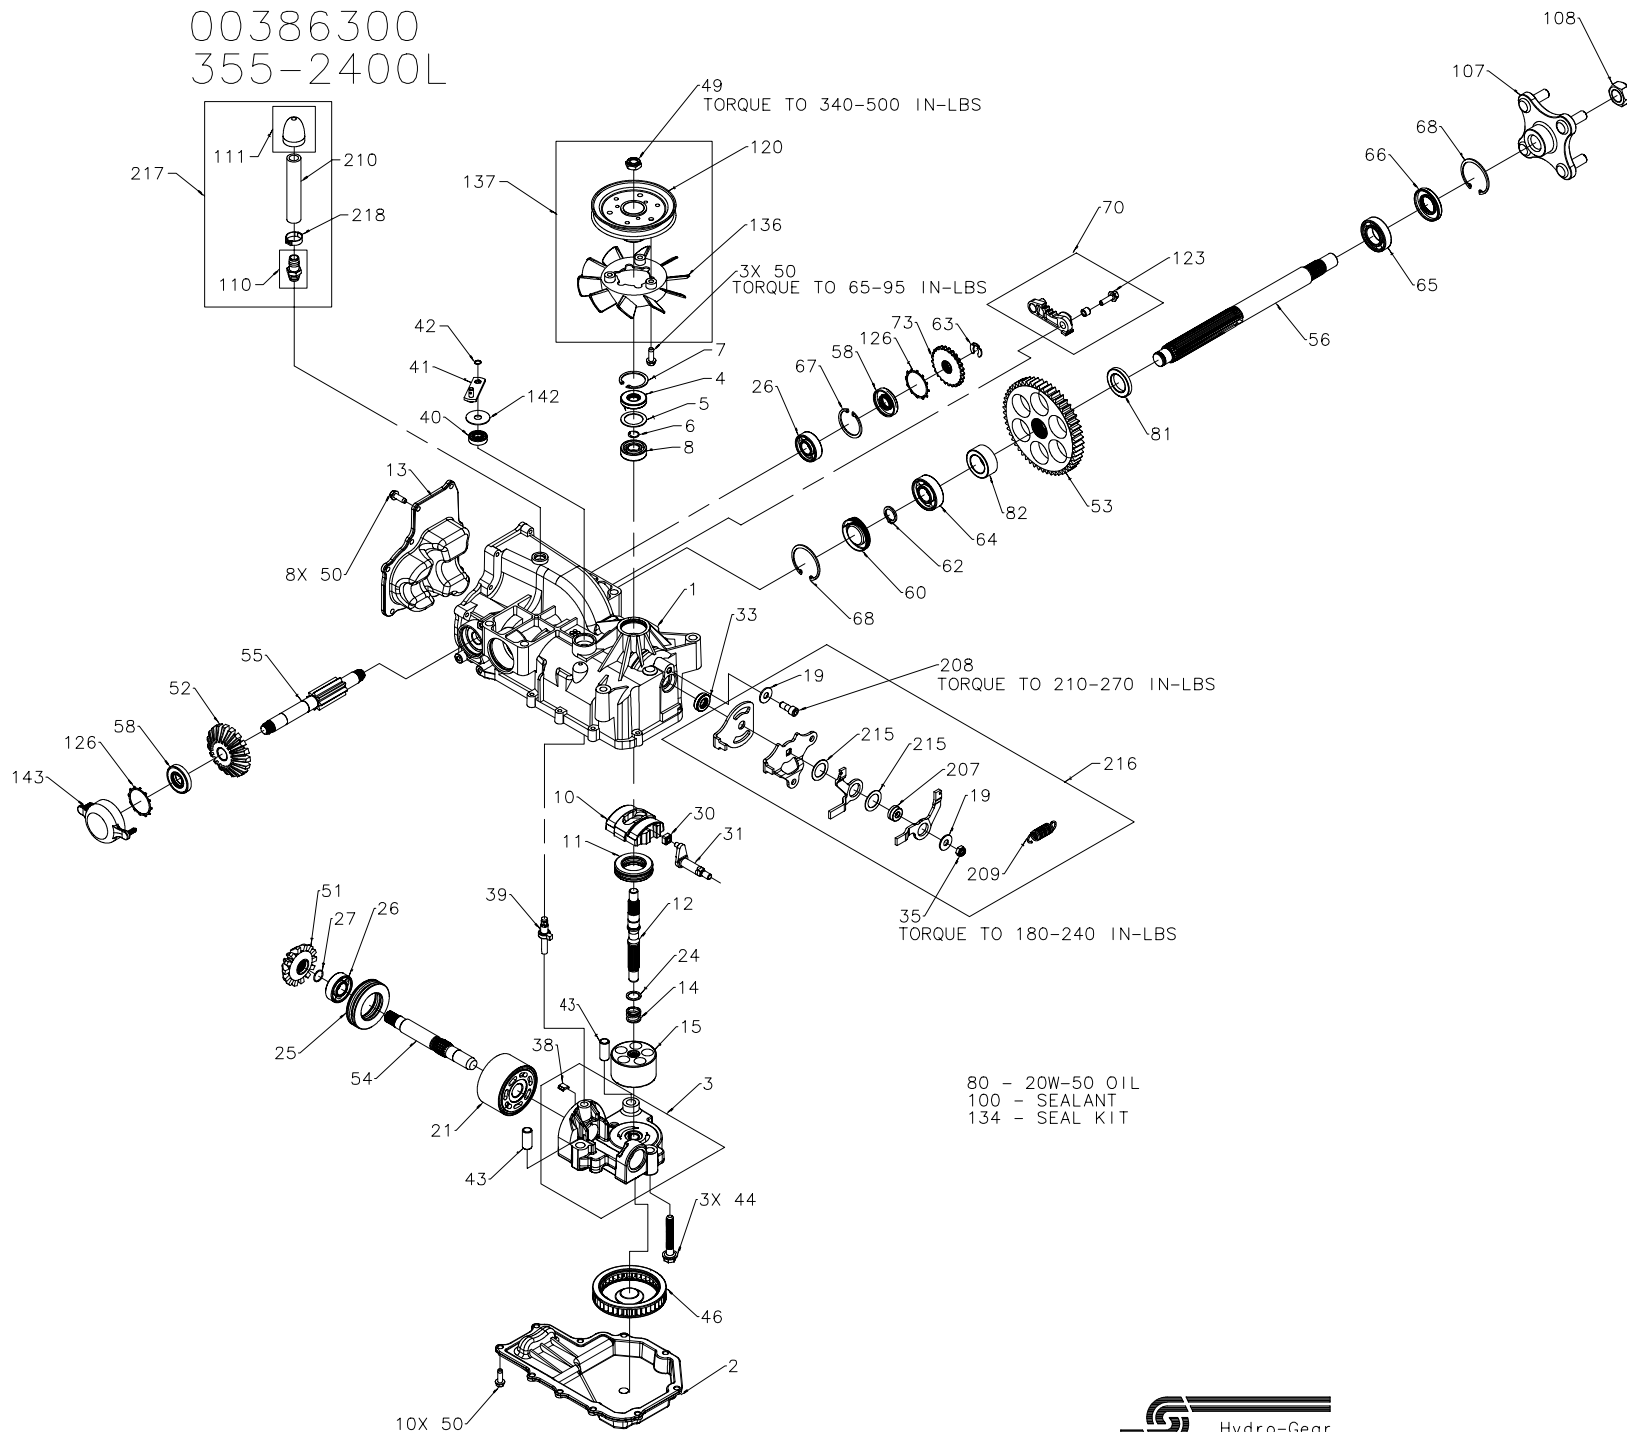

00386300  
355-2400L

00386300  
355-2400L

ITEM #	PART #	QTY	DESCRIPTION
1	70627	1	KIT, HOUSING-MAIN
		1	HOUSING, MAIN
		2	CRADLE BEARING
		1	SEAL, LIP 12 X 25 X 7
		1	TRUNNION BUSHING
		1	SCREW, HFHC 1/4-28 X 7/8 (PATCH)
2	50890RM	1	LOWER HOUSING
3	70667	1	KIT, CENTER SECTION
		1	CENTER SECTION
		1	BUSHING .67 X 1.03 X .75
		1	PLATE, BYPASS
		3	SCREW 3/8-24 X 2.5
		2	CHECK PLUG ASSEMBLY, .027
4	9008000-0128	1	LIP SEAL
5	2003018	1	SPACER
6	2003016	1	WIRE RETAINING RING
7	2003052	1	RETAINING RING
8	2003043	1	BALL BEARING
10	2003087	1	VARIABLE SWASHPLATE
11	50551	1	THRUST BEARING 30 X 52 X 13
12	50005	1	INPUT SHAFT
13	50891RM	1	COVER-BACK
14	2003014	1	SPRING, BLOCK
15	70331	1	10cc CYLINDER BLOCK ASS'Y
		1	10cc CYLINDER BLOCK
		5	10cc PISTON SPRING
		5	PISTON SEAT WASHER
		5	10cc PISTON
19	44130	2	WASHER, .34 X .88 X .06
21	70082	1	21cc CYLINDER BLOCK ASS'Y
		1	21cc CYLINDER BLOCK
		7	21cc PISTON SPRING
		7	PISTON SEAT WASHER
		7	21cc PISTON
24	2003017	1	WASHER, BLOCK THRUST
25	50552	1	THRUST BEARING 42 X 68 X 16
26	50315	2	BALL BEARING
27	2000022	1	WIRE RETAINING RING
30	2000015	1	SLOT GUIDE
31	50807	1	TRUNNION ARM
33	9008000-0126	1	LIP SEAL
35	50108	1	HEX LOCK NUT, 5/16-24 UNJF (NYLON INSERT)
38	70680	1	KIT, BYPASS PLATE
39	2003555	1	BYPASS ACTUATOR
40	45074	1	LIP SEAL
41	50270	1	BYPASS ARM
42	44870	1	RETAINING RING
43	50002	2	PIN
44	50016	3	SCREW
46	50990	1	FILTER
49	51244	1	HEX LOCK NUT, 1/2-20 (NYLON INSERT)
50	50752	21	SCREW, 1/4-20 X .75 LONG
51	50744	1	14T BEVEL GEAR
52	50745	1	19T BEVEL GEAR
53	50746	1	53T SPUR GEAR
54	50757	1	MOTOR SHAFT
55	51298	1	BRAKE SHAFT
56	50748	1	AXLE SHAFT
58	51161	2	SEAL, LIP 17 X 40 X 7
60	50995	1	SEAL PLUG - SIDE