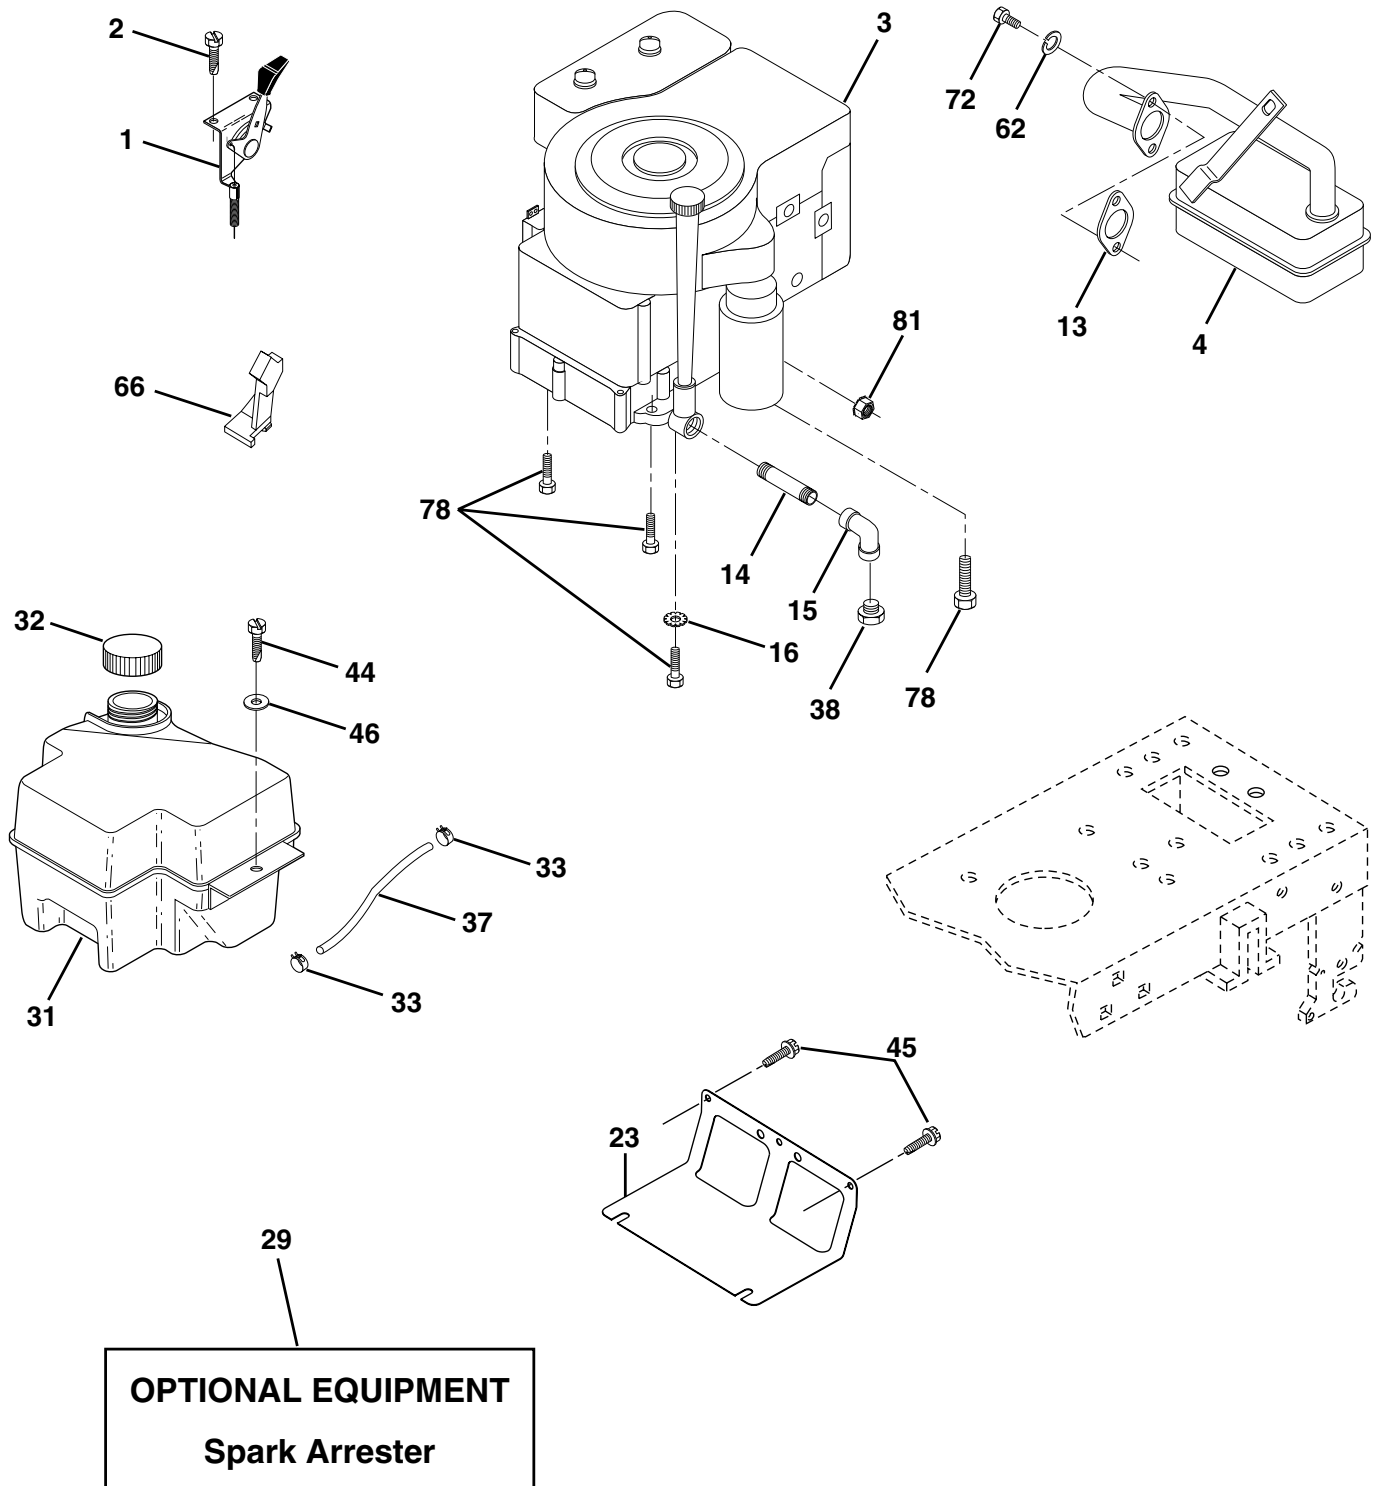

For Husqvarna Parts Call 606-678-9623 or 606-561-4983 REPAIR PARTS

TRACTOR- -MODEL NO. CT130 (HECT130B) PRODUCT NO. 954 17 00-17
ENGINE

For Husqvarna Parts Call 606-678-9623 or 606-561-4983

REPAIR PARTS

TRACTOR- -MODEL NO. CT130 (HECT130B) PRODUCT NO. 954 17 00-17
ENGINE

KEY NO.	PART NO.	DESCRIPTION
1	532141359	Control Throt /Ch Lh
2	817720410	Screw Hex Thd Cut 1/4-20x5/8 T
3	-----	Engine Briggs Model 28R707 (Order Parts from Engine Manufacturer)
4	532137348	Muffler Exhaust B&S Lt
13	532165291	Gasket 1 313 Id Tin Plated
14	813280324	Nipple Pipe 3/8 Npt X 3"
15	813200300	Elbow Std 90 Degree 3/8-18 Npt
16	811050600	Washer Lock Ext Tooth 3/8
23	532169837	Shield Browning/Debris Guard
29	532137180	Arrestor Spark
31	532161911	Tank Fuel 2.00 Fr
32	532140527	Cap Asm Fule Top Vent N/Lany
33	532123487	Clamp Hose Blk
37	532137040	Line Fuel 20"
38	-----	Plug Oil Drain (Order From Engine Manufacturer)
44	817490412	Screw Hexwsh Thdrol 1/4-20 x 3/4
45	817060612	Screw 3/8-16 x 3/4
46	819091416	Washer 9/32 X 7/8 X 16ga
62	810040500	Washer Lock Hvy Hlcl Spr 5/16
66	532127951	Stop Throttle 3000 Rpm
72	871070510	Screw Hexhd Cap 5/16-18 x 5/8
78	817060620	Screw 3/8-16x1-1/4
81	532128861	Nut Flange 1/4-20 Starter Nut

NOTE: All component dimensions given in U.S. inches
1 inch = 25.4 mm