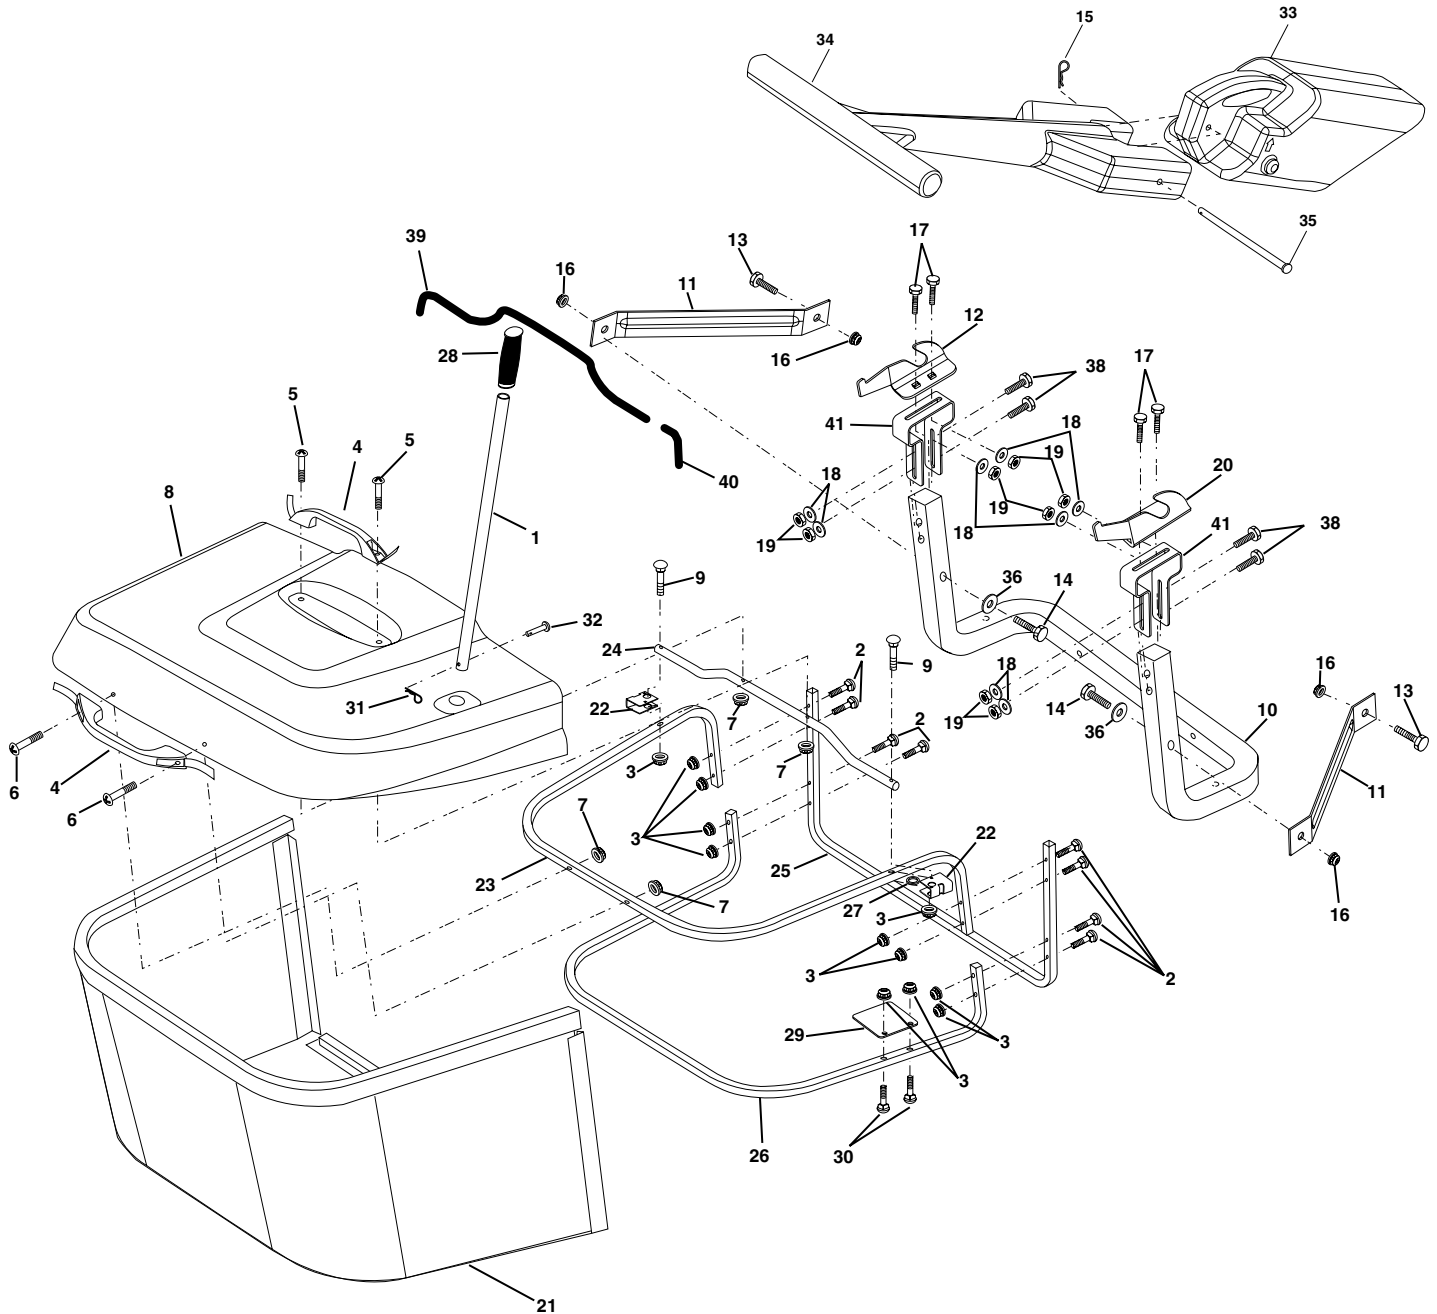

For Husqvarna Parts Call 606-678-9623 or 606-561-4983
REPAIR PARTS

TRACTOR- -MODEL NO. CT130 (HECT130B) PRODUCT NO. 954 17 00-17
BAGGER

For Husqvarna Parts Call 606-678-9623 or 606-561-4983
REPAIR PARTS

**TRACTOR- -MODEL NO. CT130 (HECT130B) PRODUCT NO. 954 17 00-17
BAGGER**

KEY NO.	PART NO.	DESCRIPTION
1	532165249	Tube Handle Bagger CRD
2	872140416	Bolt Carriage 1/4-20 x 2.0 Gr.5
3	532123976	Nut Lock 1/4 Lge Flg Gr. 5 Zinc
4	532169916	Handle Bagger w/Lvrs Blk CRD
5	874981024	Screw Pan Head #10-24 x 1.50 Blk
6	874981032	Screw Pan Hd
7	873401000	Nut Wiz Lock Hex Serr/Hd 10-24
8	532167980	Cover Bagger Plastic CRD MS422
9	872140418	Bolt Carriage 1/4-20 x 2.25d x Gr.5
10	532169688	Tube Support Bagger CRD
11	532165719	Bracket Support Upper Bag CRD
12	532169685	Bracket Horiz Adj Bagger Lh CRD
13	872110606	Bolt Rdhd Sht Sqnk 3/8-16 x 3/4
14	874520640	Bolt Hex 3/8-16 x 2-1/2 Gr.5
15	532124670	Retainer Spring
16	873900600	Nut Lock Flg 3/8-16 Unc
17	872140506	Bolt Rdhd Sht Sqnk 5/16 -18 Unc x 3/4
18	819111216	Washer 11/32 x 3/4 x 16 Ga.
19	873800500	Nut Lock Hex W/Ins 5/16-18 Unc Pl
20	532169684	Bracket Horiz Adj Bagger Rh CRD
21	532165780	Bag Asm CRD
22	532165781	Bracket Side Bagger CRD
23	532165782	Tube Upper Bagger CRD
24	532165783	Tube Pivot Bagger CRD
25	532165784	Tube Front Bagger CRD
26	532165785	Tube Lower Bagger CRD
27	532169692	Bushing Snap Bagger CRD
28	532165787	Grip Handle Black
29	532165839	Plate Stop Bagger handle CRD
30	872140410	Bolt Carriage 1/4-20 x 1 Gr.5
31	532124788	Retainer Spring 1" Zinc/Cad
32	532126875	Rivet Rd Hd Drilled 3/8 Dia
33	532165571	Plug Mulcher 92 CRD
34	532165570	Handle Mulcher 92/107 CRD
35	532165572	Pin Mulcher 92/107 CRD
36	819132016	Washer 13/32 x 1-1/4 x 16 Ga.
38	872010520	Bolt 5/16-18 x 2-1/2
39	532169999	Seal 26" (Long)
40	532170000	Seal 7" (Short)
41	532169683	Bracket Vert Adj Bagger CRD

NOTE: All component dimensions given in U.S. inches
1 inch = 25.4 mm