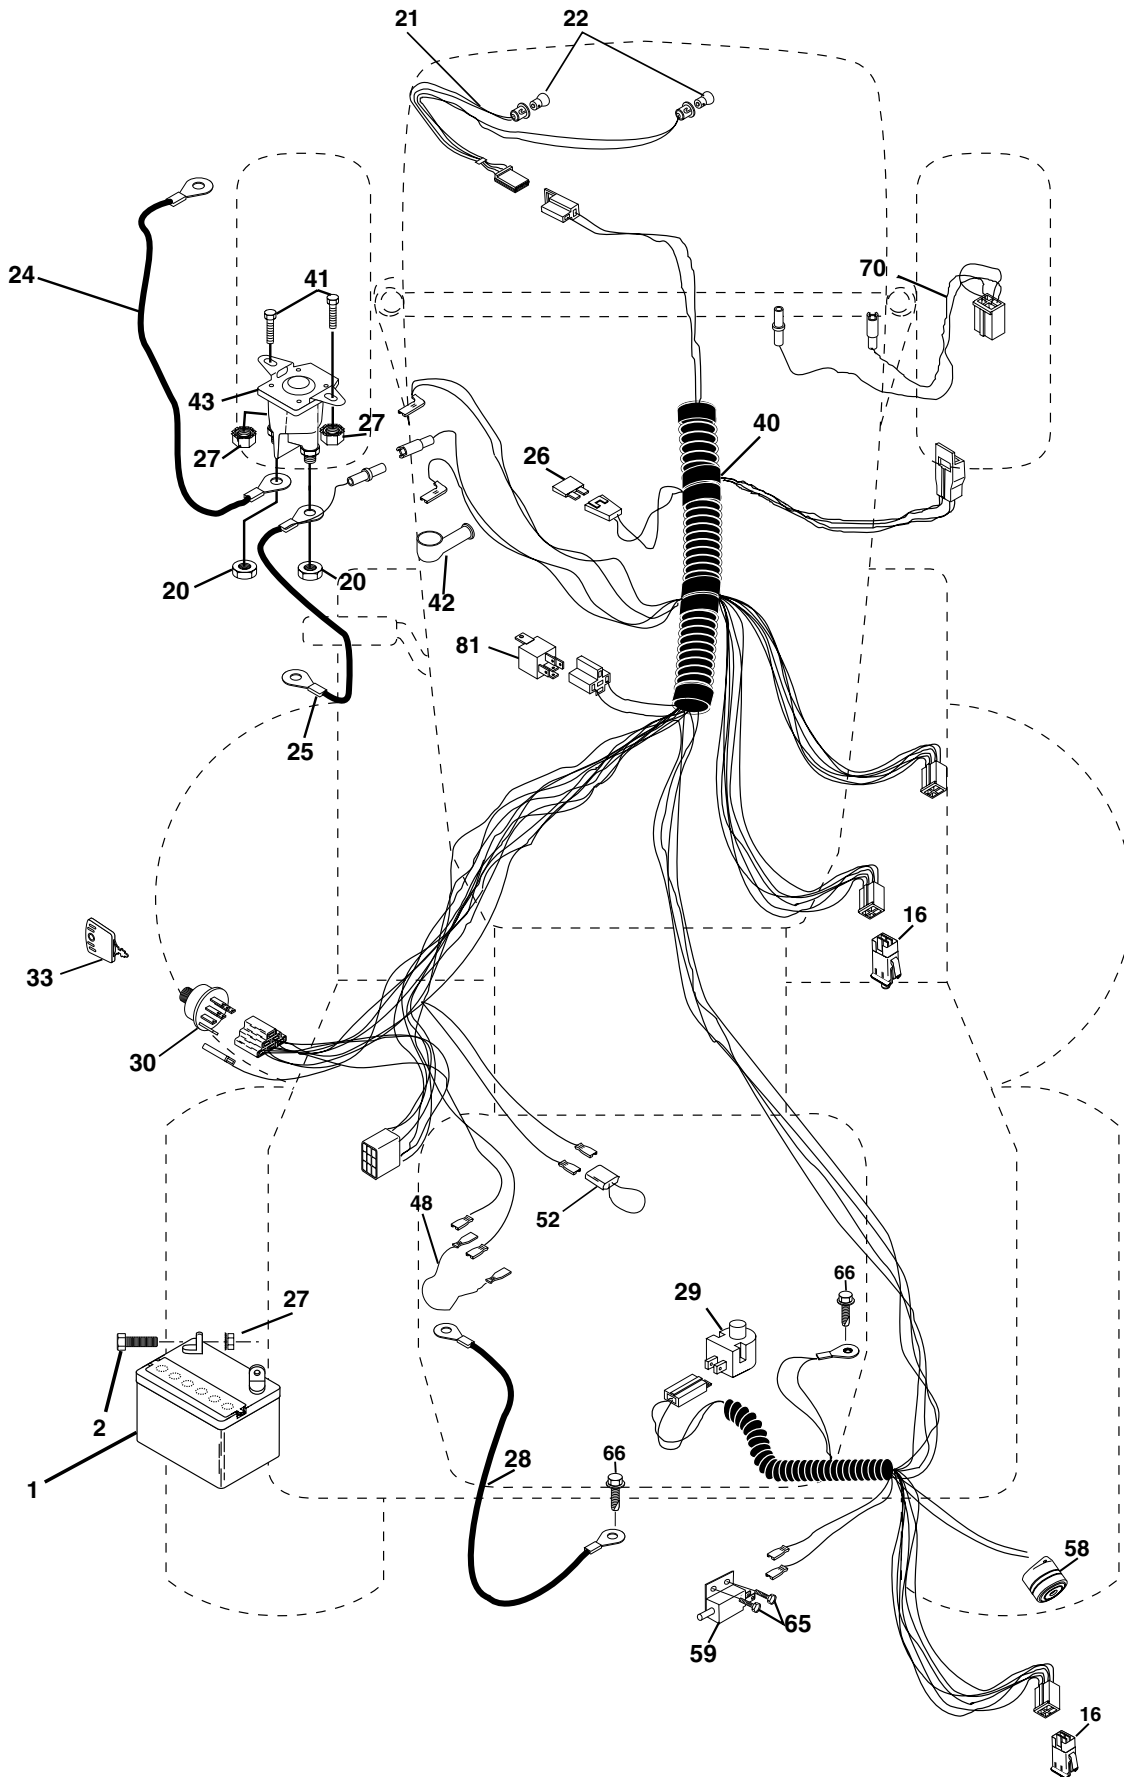

For Husqvarna Parts Call 606-678-9623 or 606-561-4983 REPAIR PARTS

TRACTOR- -MODEL NO. CT130 (HECT130B) PRODUCT NO. 954 17 00-17
ELECTRICAL

For Husqvarna Parts Call 606-678-9623 or 606-561-4983
REPAIR PARTS

**TRACTOR- -MODEL NO. CT130 (HECT130B) PRODUCT NO. 954 17 00-17
ELECTRICAL**

KEY NO.	PART NO.	DESCRIPTION
1	532144925	Battery 12 Volt 25 AMP Wet
2	874760412	Bolt Hex Hd 1/4-20 Unc X 3/4
16	532153664	Switch Interlock Push-In
20	873350400	Nut Jam Hex 1/4-20 Unc
21	532166181	Harness Asm Light W/4152J
22	532004152	Bulb Light #1156
24	532124780	Cable Starter 6Ga 11" Red
25	532165987	Cable Battery Crd 56" Red
26	532166180	Fuse 15 Amp
27	873510400	Nut Keps Hex 1/4-20 Unc
28	532127725	Cable Ground 6Ga 18" Black
29	532160784	Switch Plunger Normal Op Olive
30	532163968	Switch Ignition
33	532140401	Key Ign Molded
40	532170164	Harness Ign Crd Noram
41	871110408	Bolt Flk Fin Hex 1/4-20 Unc X 1/2
42	532131563	Cover Terminal Red
43	532145673	Solenoid
48	532140844	Adapter Ammeter Rectangular
52	532141940	Protection Wire Loop
58	532169419	Buzzer Crd
59	532166299	Switch FBI CRD
65	817211008	Screw Slftp #10-16 x 1/2 Ty-Ab
66	817490608	Screw Thdrol 3/8-16 x 1/2 Ty-Tt
70	532170244	Harness Engine B&S
81	532109748	Relay Asm

NOTE: All component dimensions given in U.S. inches.
1 inch = 25.4 mm.