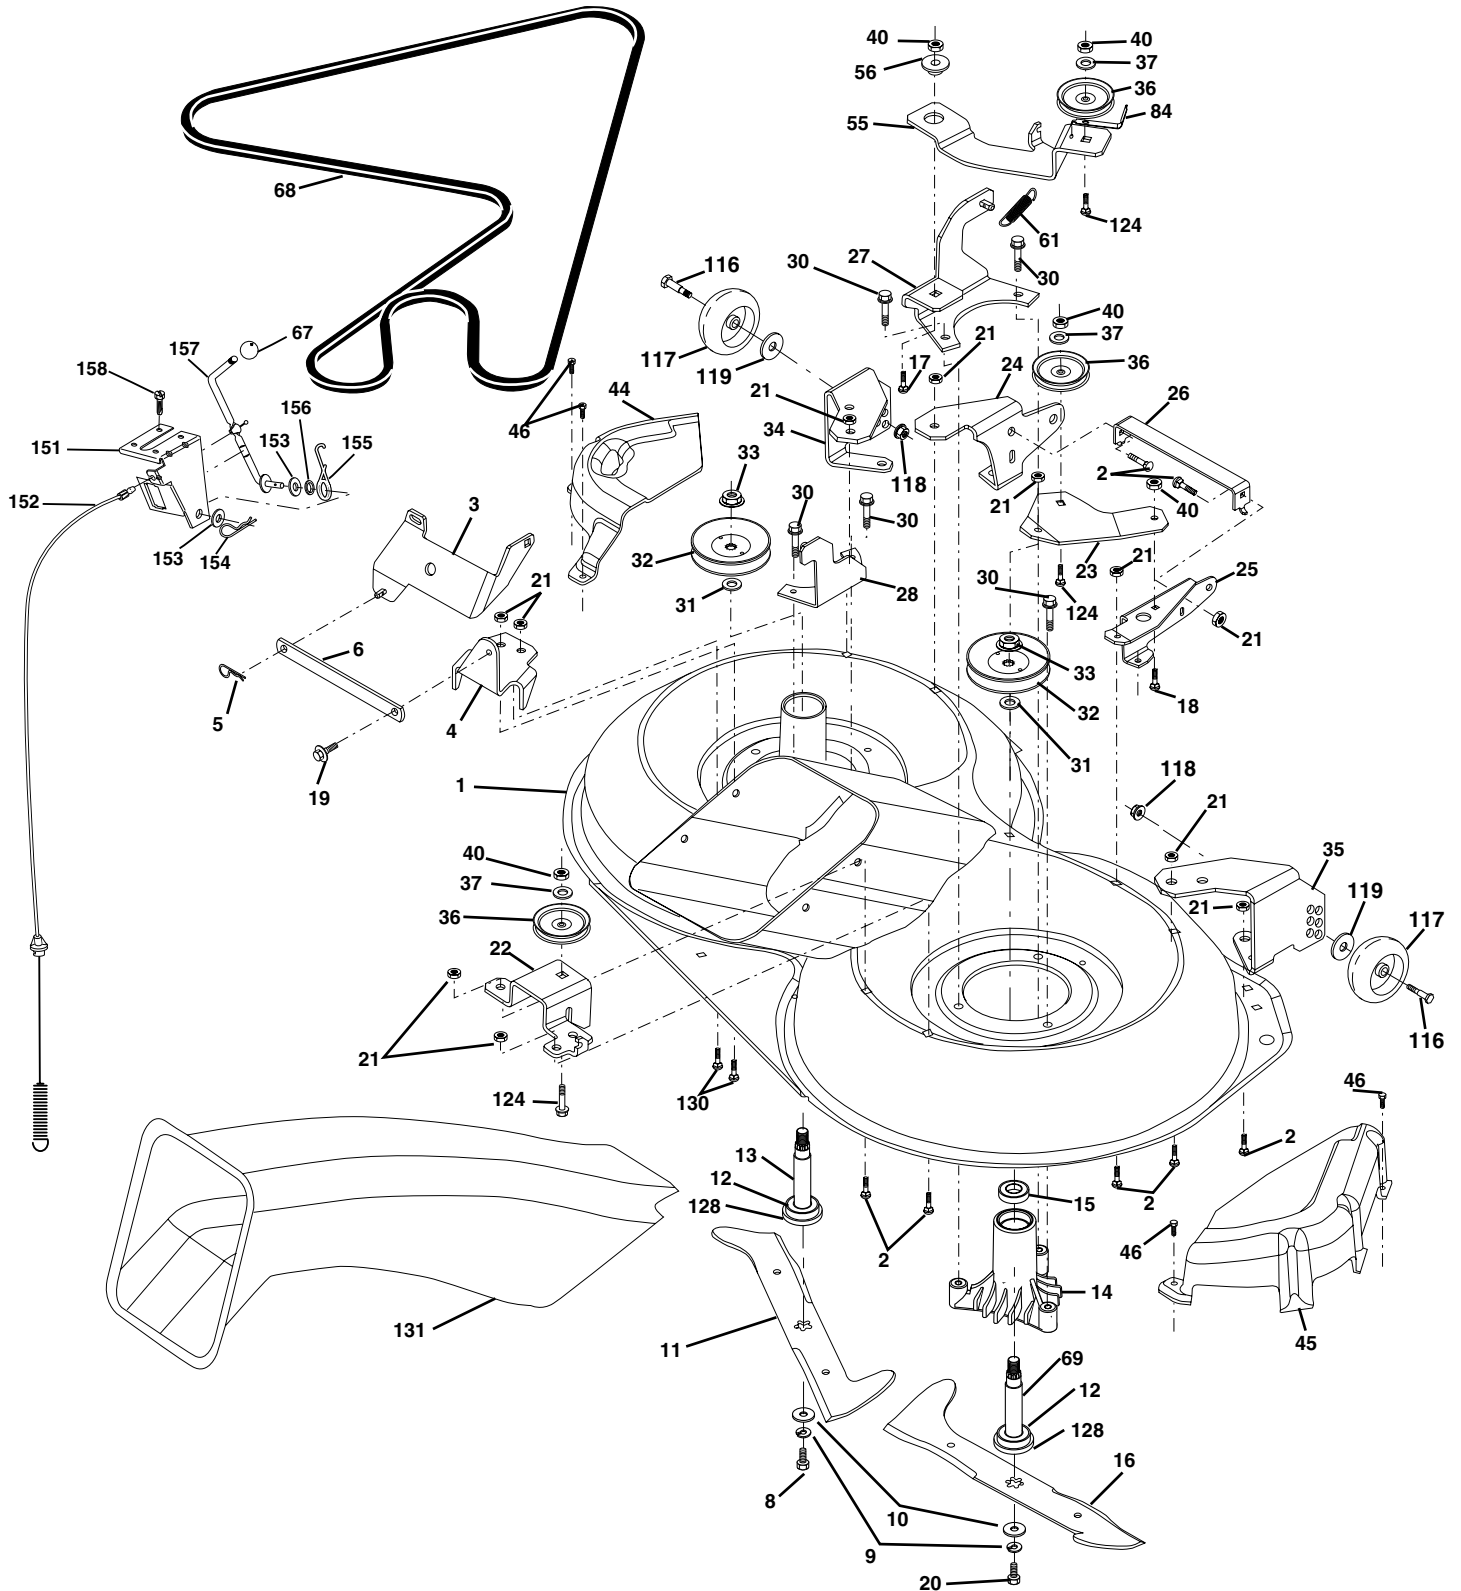

For Husqvarna Parts Call 606-678-9623 or 606-561-4983 REPAIR PARTS

TRACTOR- -MODEL NO. CT130 (HECT130B) PRODUCT NO. 954 17 00-17
MOWER

For Husqvarna Parts Call 606-678-9623 or 606-561-4983

REPAIR PARTS

TRACTOR- -MODEL NO. CT130 (HECT130B) PRODUCT NO. 954 17 00-17
MOWER

KEY NO.	PART NO.	DESCRIPTION	KEY NO.	PART NO.	DESCRIPTION
1	532165552	Housing Asm. Mower 92 CRD	37	819131316	Washer 11/32 x 13/16 x 16 Ga
2	872140506	Bolt Rdhd Sqnk 5/16-18 Unc x 3/4	40	873680600	Nut Crownlock 3/8-16 Unc
3	532165569	Bracket Asm. S-Bar Chass 92 CRD	44	532165724	Cover Mandrel Lh 92 CRD
4	532165558	Bracket Bar Sway Deck 92 CRD	45	532165556	Cover Mandrel Rh 92 CRD
5	532124670	Retainer Spring	46	532137729	Screw Thd Roll 1/4-20 x 5/8
6	532165557	Bar Sway 92 CRD	55	532165445	Arm Idler 92 CRD
8	532850857	Bolt 3/8-24 x 1.25 Gr8 Patched	56	532165723	Spacer Retainer Mower
9	810030600	Washer Lock Hvy 3/8 Unplated	61	532165945	Spring Tension Belt
10	532140296	Washer Hard Blade Mower vented	67	532106932	Knob Rd 3/8-16 Plstc Thds Blk
11	532170037	Blade 3-1 Lh 92 CRD	68	532165555	Hex-Belt 92 Mower 105AA
12	532129895	Bearing Ball #6204 (Mandrel)	69	532165482	Shaft Asm W/Lwr Brg Rh Thd CRD
13	532137645	Shaft Asm. W/Lower Bearing	84	532156085	Keeper Belt Idler
14	532128774	Housing Mandrel Vented (Machd)	116	532137644	Bolt Shoulder
15	532110485	Bearing Ball Mandrel	117	532133957	Wheel Gage Donut Wide
16	532170038	Blade 3-1 Rh 92 CRD	118	873930600	Nut Centerlock 3/8-16 Unc
17	872140610	Bolt Carriage 3/8-16 x 1-1/4	119	819121414	Washer 3/8 x 7/8 x 14 Ga.
18	872110608	Bolt Rdhd Sqnk 3/8-16 x 1 Gr5	124	872110612	Bolt Carr Sh 3/8-16 x 1-1/2 Gr5
19	532132827	Bolt Shoulder 5/16-18 Thd Form	128	532153390	Washer Felt
20	532165484	Bolt 3/8-24 x 1.25 Gr8 Ptch Lhthd	130	872110506	Bolt Rdhdsqnk 5/16-18 Unc x 3/4
21	873680500	Nut Crown Lock 5/16-18	131	532165661	Chute Bagger CRD 92cm
22	532165243	Bracket Idler Sprt RR 92 CRD	151	532169670	Bracket Clutch Cable
23	532165446	Bracket Idler Sprt RF 92 CRD	152	532170300	Cable Clutch CRD
24	532165242	Bracket Suspension LF 92 CRD	153	532169674	Washer Flat 3/8" Type B
25	532165244	Bracket Suspension RF 92 CRD	154	532169675	Spring Retainer
26	532165237	Brace Support Susp Frt CRD	155	532169671	Spring Retention
27	532165568	Bracket Asm. Susp RR 92 CRD	156	532169672	Spacer Clutch Cable
28	532165567	Bracket Asm. Susp LR 92 CRD	157	532169669	Rod Clutch Cable 3/8"
30	532157722	Screw Thd Rolling Washer Head	158	817720410	Screw Hex Thd Cut 1/4-20 x 5/8
31	532129963	Washer Spacer Mower Vented	-	532130794	Mandrel Asm Service
32	532153531	Mandrel Pulleys 36 & 46	-	532165579	Mandrel Asm CRD Lh Threads SVC
33	532137266	Nut Flg Top Lock Cntr B 9/16	-	532165578	Deck Mower Complete
34	532165239	Bracket Gauge Wheel Lf 92 CRD			
35	532165238	Bracket Gauge Wheel Rf 92 CRD			
36	532146763	Pulley Idler V-Groove Dim 4.25			

NOTE: All component dimensions given in U.S. inches
1 inch = 25.4 mm