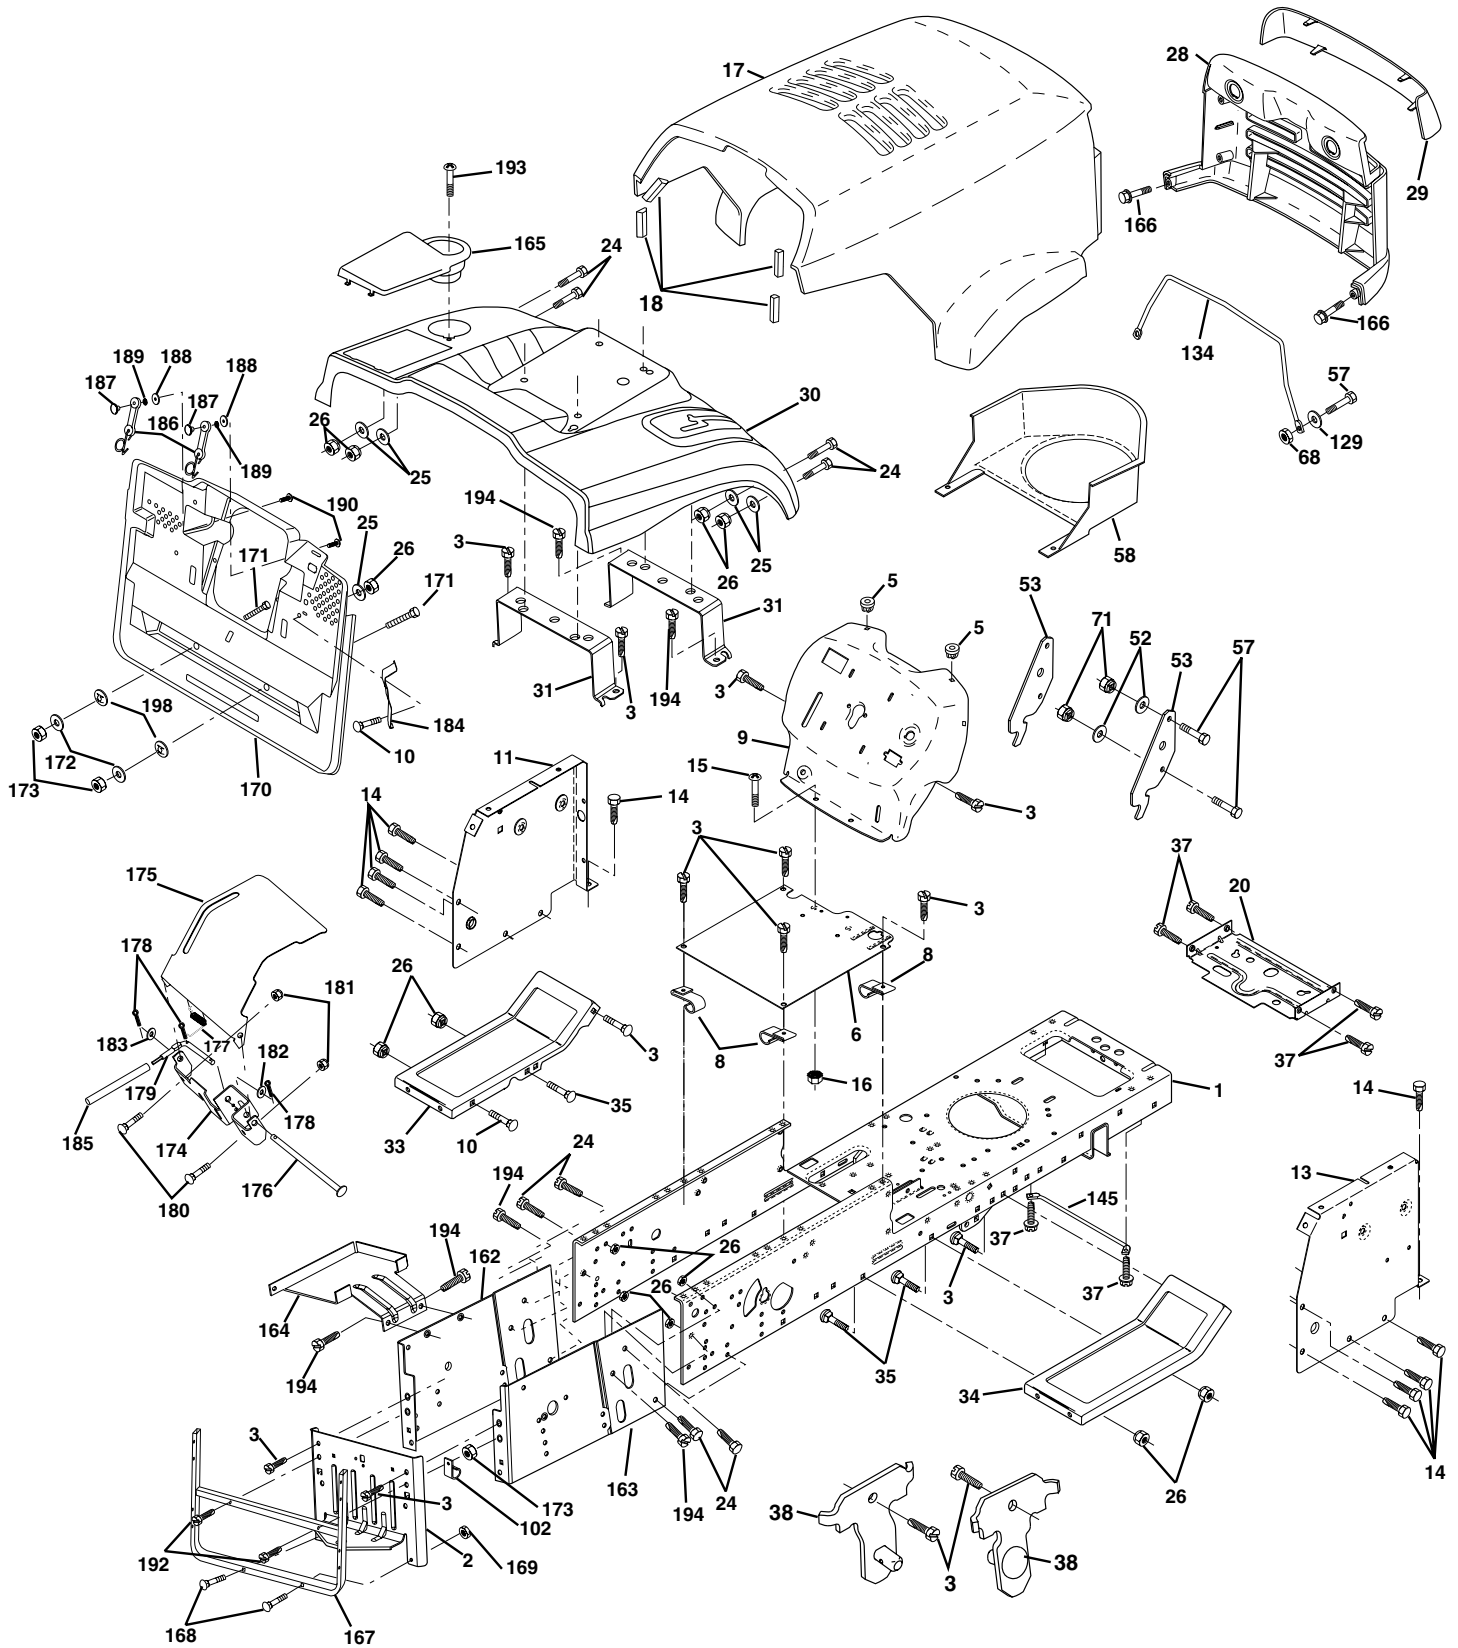

For Husqvarna Parts Call 606-678-9623 or 606-561-4983

REPAIR PARTS

TRACTOR- -MODEL NO. CT130 (HECT130B) PRODUCT NO. 954 17 00-17
CHASSIS AND ENCLOSURES

For Husqvarna Parts Call 606-678-9623 or 606-561-4983

REPAIR PARTS

TRACTOR- -MODEL NO. CT130 (HECT130B) PRODUCT NO. 954 17 00-17
CHASSIS AND ENCLOSURES

KEY NO.	PART NO.	DESCRIPTION	KEY NO.	PART NO.	DESCRIPTION
1	532169831	Chassis Stamping	162	532165672	Bracket Exten Chassis Lh CRD
2	532165606	Drawbar	163	532165673	Bracket Exten Chassis Rh CRD
3	817060612	Screw 3/8-16 x 3/4	164	532165605	Support Battery CRD
5	532155272	Bumper Hood/Dash	165	532167979	Cover Battery CRD Lt
6	532155923	Saddle	166	532164863	Screw Hwhd Hi-Lo #13-16 x 3/4
8	532126471	Clip Insulator 13/32 Mtg. Hole	167	532165779	Support Asm. Backplate WLDMNT
9	532171796	Dash	168	872050412	Bolt, RDHD SHT NK 1/4-20 x 1-1/2
10	872140608	Bolt, Carriage 3/8-16 x 3/4	169	532123976	Nut, Lock 1/4 LGE FLG Gr. 5 Zinc
11	532155927	Panel, Dash, L.H.	170	532165607	Cover, Backplate Plastic Black
13	532169118	Panel, Asm. Dash R.H.	171	872140620	Bolt Rdhd Sqnk 3/8-16 x 2-1/2 G. 5
14	817490608	Screw Thdrol 3/8-16 x 1/2	172	819132016	Washer 13/32 x 1-1/4 x 16 Ga.
15	874180512	Screw, Machine, Truss Head 5/16-18 UNC x 3/4	173	873510600	Nut, Keps Hex 3/8-16 UNC
16	873510500	Nut	174	532165939	Bracket Switch FBI CRD
17	532165378	Hood Assembly	175	532166212	Guard Door Rear CRD
18	532126938	Bumper Hood	176	532128600	Pin Hinge Pivot
20	532156437	Plate Mtg. Battery/Fuel Tank	177	532132796	Spring Bagger Top LH Black
24	874780616	Bolt	178	876020312	Pin Cotter 3/32 x 3/4 Cad Zinc
25	819131312	Washer 13/32 x 13/16 x 12 Gauge	179	532165942	Rod Pivot FBI CRD
26	873800600	Nut	180	874760516	Bolt Hex HD 5/16-18 UNC x 1
28	532165379	Grille PL	181	873680500	Nut Crownlock 5/16-18
29	532165380	Lens, Grille	182	532138200	Washer .385 x .625 x 11 Ga.
30	532168428	Fender	183	819131316	Washer 13/32 x 13/16 x 16 Ga.
31	532165156	Bracket, Fender Support	184	532166139	Bracket Actuator Bagger CRD
33	532147203	Footrest, L.H.	185	532165940	Tube Lever Switch FBI CRD
34	532147202	Footrest, R.H.	186	532160793	Latch Asm Mulch/Bagger
35	872110606	Bolt	187	532125004	Nut Weld
37	817490508	Screw Thdrol 5/16-18 x 1/2 TYT	188	819061216	Washer #10
38	532169834	Bracket Asm Pivot Mower Rear	189	810071000	Washer Lock #10
52	819091416	Washer 9/32 x 7/8 x 16 Ga.	190	871161010	Washer Truss Head Phil 10-24 x 5/8
53	532150067	Bracket Pick off LT/PI Husq	192	817490624	Screw Thdrol 3/8-16 x 1-1/4
57	874780412	Bolt, Fin Hex 1/4-20 UNC x .75	193	817070412	Screw Truss 1/4-20 x 3/4 Tap/R
58	532150127	Duct Air Engine PI/Lt	194	817060612	Screw 3/8-16 x .75
68	873510400	Nut Keps Hex 1/4-20 Unc	198	532168937	Nut Push
71	873680400	Nut Crownlock 1/4-20 Unc	--	532005479	Plug, Button
102	532124996	Clip Line Fuel 13-13/32 Mtg. Hole			
129	819091016	Washer 9/32 x 5/8 x 16 Ga.			
134	532160219	Rod Support Hood Husq P/L			
145	532156524	Rod Pivot Chassis/Hood			

NOTE: All component dimensions given in U.S. inches.
1 inch = 25.4 mm.