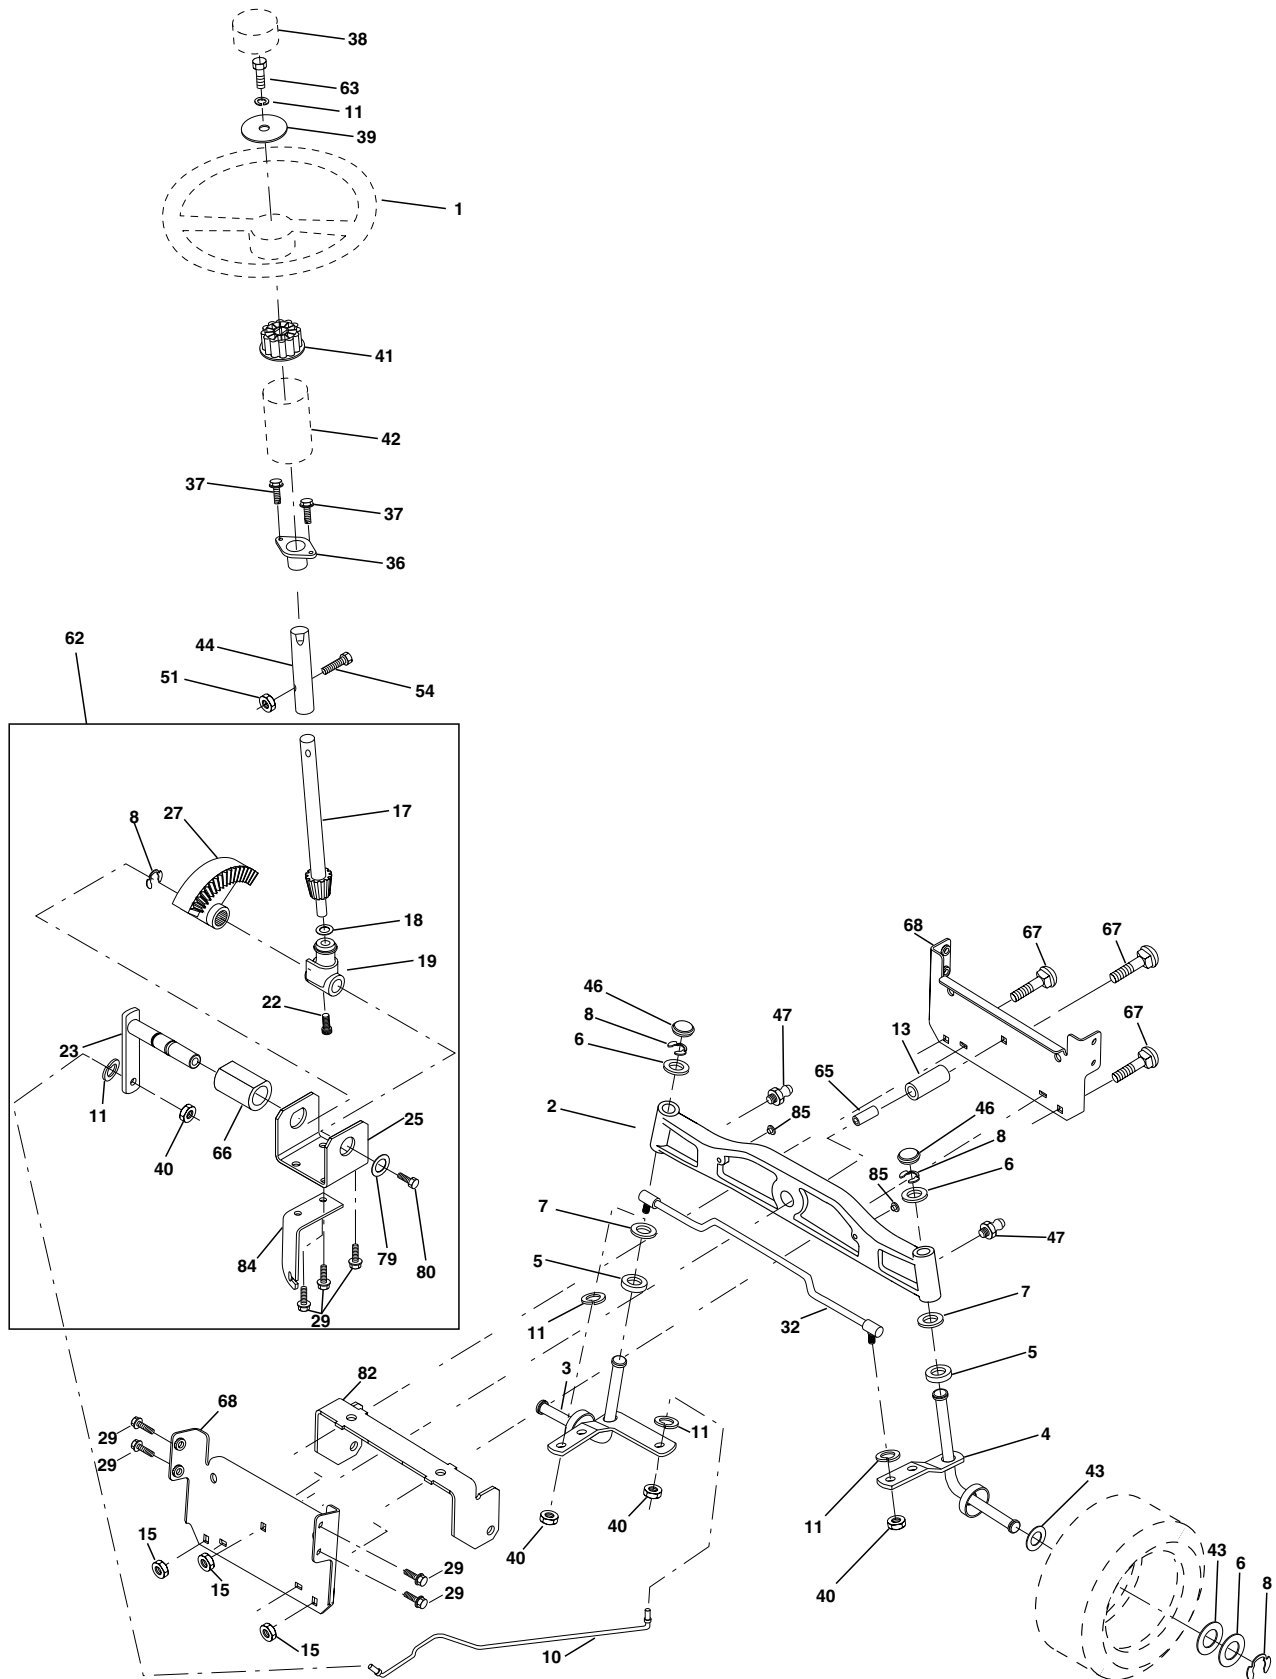

For Husqvarna Parts Call 606-678-9623 or 606-561-4983 REPAIR PARTS

TRACTOR- -MODEL NO. CT130 (HECT130B) PRODUCT NO. 954 17 00-17
STEERING ASSEMBLY

For Husqvarna Parts Call 606-678-9623 or 606-561-4983

REPAIR PARTS

TRACTOR- -MODEL NO. CT130 (HECT130B) PRODUCT NO. 954 17 00-17
STEERING ASSEMBLY

KEY NO.	PART NO.	DESCRIPTION
1	532166627	Steering Wheel
2	532165854	Axle Cast Lt Machined
3	532169840	Spindle Assembly, L.H.
4	532169839	Spindle Assembly, R.H.
5	532124931	Bearing, Race, Thrust, Hardened
6	532121748	Washer 25/32 x 1-5/8 x 16 Gauge
7	819272016	Washer 27/32 x 1-1/4 x 16 Gauge
8	812000029	Ring, Klip
10	532169832	Link, Drag
11	810040600	Washer, Lock
13	532136518	Spacer Brg Axle Front
15	532145212	Nut Hex Flange Lock
17	532156546	Shaft Assembly, Steering
18	532057079	Washer, Thrust .515 x .750 x .033
19	532160395	Support, Shaft
22	532165857	Screw Hex Wshhd Torx
23	532165851	Pittman Shaft Assembly
25	532154406	Bracket, Steering
27	532136874	Gear, Sector
29	817060612	Screw 3/8-16 x 3/4
32	532170162	Rod, Tie
36	532155099	Bushing, Steering
37	532152927	Screw TT #10-32 x 5 x 3/8 Flange
38	532166626	Cap Wheel Steering
39	819132411	Washer 13/32 x 1-1/20 x 11 Gauge
40	532124701	Nut Lock Center 3/8-24 Unf
41	532159945	Adaptor, Steering Wheel
42	532169634	Boot, Steering Dash P/L Mtl
43	532121749	Washer 25/32 x 1-1/4 x 16 Gauge
44	532153720	Extension Steering Non-Adjust
46	532121232	Cap, Spindle
47	532124836	Fitting, Grease
51	873800500	Nut Lock Hx W/Ins 5/16-18 UNC
54	874780520	Bolt Fin Hex 5/16-18 UNC x 1-1/4
62	532167902	Kit, Steering Assembly, Service
63	874780616	Bolt Fin Hex 3/8-16 unc. x 1 Gr. 5
65	532160367	Spacer Brace Axle
66	532154404	Bearing Arm Pittman
67	872110618	Bolt Rdhd Sqnk 3/8-16 x 2-1/4
68	532169827	Brace Axle
79	819132012	Washer 13/32 x 1-1/4 x 12 Ga
80	874950612	Bolt Hex Nylon 3/8-16 x 3/4
82	532169835	Bracket Susp Chassis Front
84	532170016	Bracket Cable Clutch Chassis

NOTE: All component dimensions given in U.S. inches.
1 inch = 25.4 mm.