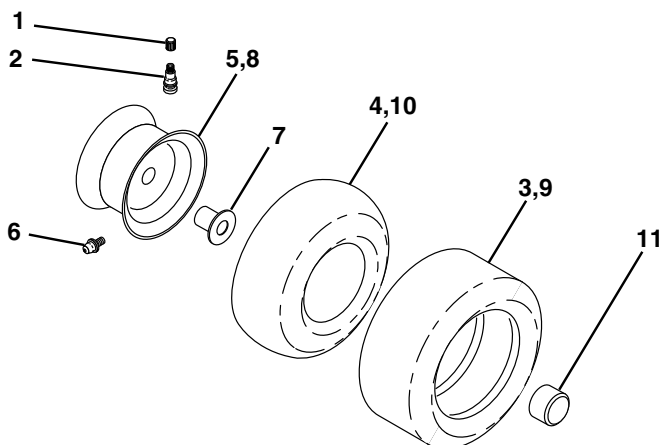

NOTE: All component dimensions given in U.S. inches.
1 inch = 25.4 mm

For Husqvarna Parts Call 606-678-9623 or 606-561-4983

REPAIR PARTS

TRACTOR- -MODEL NO. CT130 (HECT130B) PRODUCT NO. 954 17 00-17
DECALS

KEY NO.	PART NO.	DESCRIPTION
1	532145498	Decal Read Owner's Manual Sym
2	532170848	Decal Hp Engine
3	532167090	Decal Hood Rh
5	532170564	Decal Wheel Logo
4	532167091	Decal Hood Lh
6	532126187	Decal 100 DBA
7	532159713	Decal Panel Side
8	532145437	Decal Europe Stand Ce
9	532150617	Decal Fender Logo
10	532145005	Decal Bat Dan/Poi P/L Sym Wpn
11	532145494	Decal Mower Cut Finger Symbol

WHEELS & TIRES

KEY NO.	PART NO.	DESCRIPTION
1	532059192	Cap Value Tire
2	532065139	Stem Value
3	532106222	Tire F Ts 15 X 6 0 - 6 Service
4	532059904	Tube Inner Front #35060
5	532138336	Rim Asm 6" front White Service
6	532124957	Fitting Grease
7	532124959	Bearing Flange
8	532138337	Rim Asm 8" rear White Service
9	532124635	Tire R Ts 18 x 8.5-8 Service
10	532124926	Tube Rear 9 5 X 8 Service
11	532104757	Cap Axle Blk 1 50 X 1 00
--	532144334	Sealant, Tire (10 oz. tube)