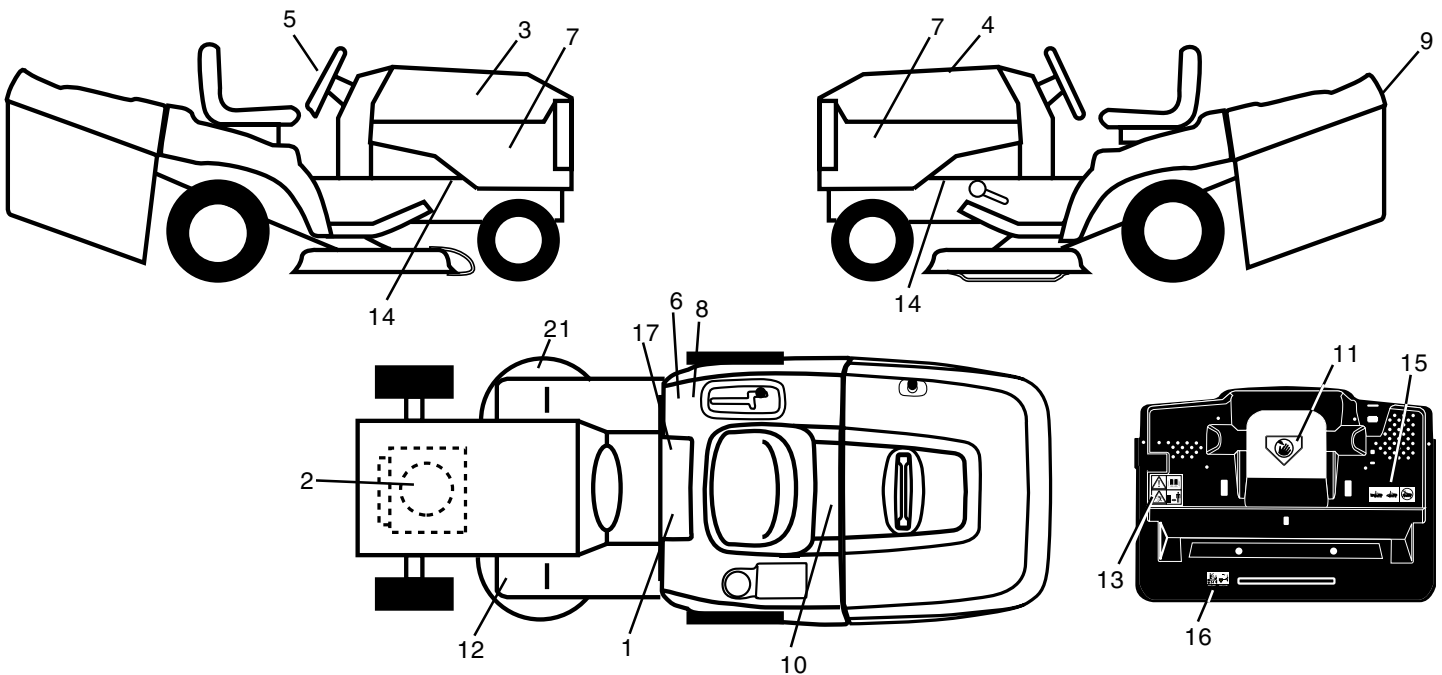

For Husqvarna Parts Call 606-678-9623 or 606-561-4983

REPAIR PARTS

TRACTOR- -MODEL NO. CT130 (HECT130B) PRODUCT NO. 954 17 00-17
DECALS

KEY NO.	PART NO.	DESCRIPTION
1	532145498	Decal Read Owner's Manual Sym
2	532170848	Decal Hp Engine
3	532167090	Decal Hood Rh
5	532170564	Decal Wheel Logo
4	532167091	Decal Hood Lh
6	532126187	Decal 100 DBA
7	532159713	Decal Panel Side
8	532145437	Decal Europe Stand Ce
9	532150617	Decal Fender Logo
10	532145005	Decal Bat Dan/Poi P/L Sym Wpn
11	532145494	Decal Mower Cut Finger Symbol

KEY NO.	PART NO.	DESCRIPTION
12	532159737	Decal Brake/Clutch Symbol Lt
13	532166959	Decal Warn Back Plate CRD
14	532159736	Decal Chassis Hot Muffler
15	532166961	Decal Oper Bag Presence CRD
16	532162598	Decal Drawbar Load Limit
17	532140837	Decal Saddle Brake Parking
21	532166286	Decal Deck Sch 92 CRD
—	532138311	Decal Lift Handle
—	532171237	Pad Footrest
—	532171431	Manual Operator's (Euro)
—	532171432	Manual Operator's (Scand)