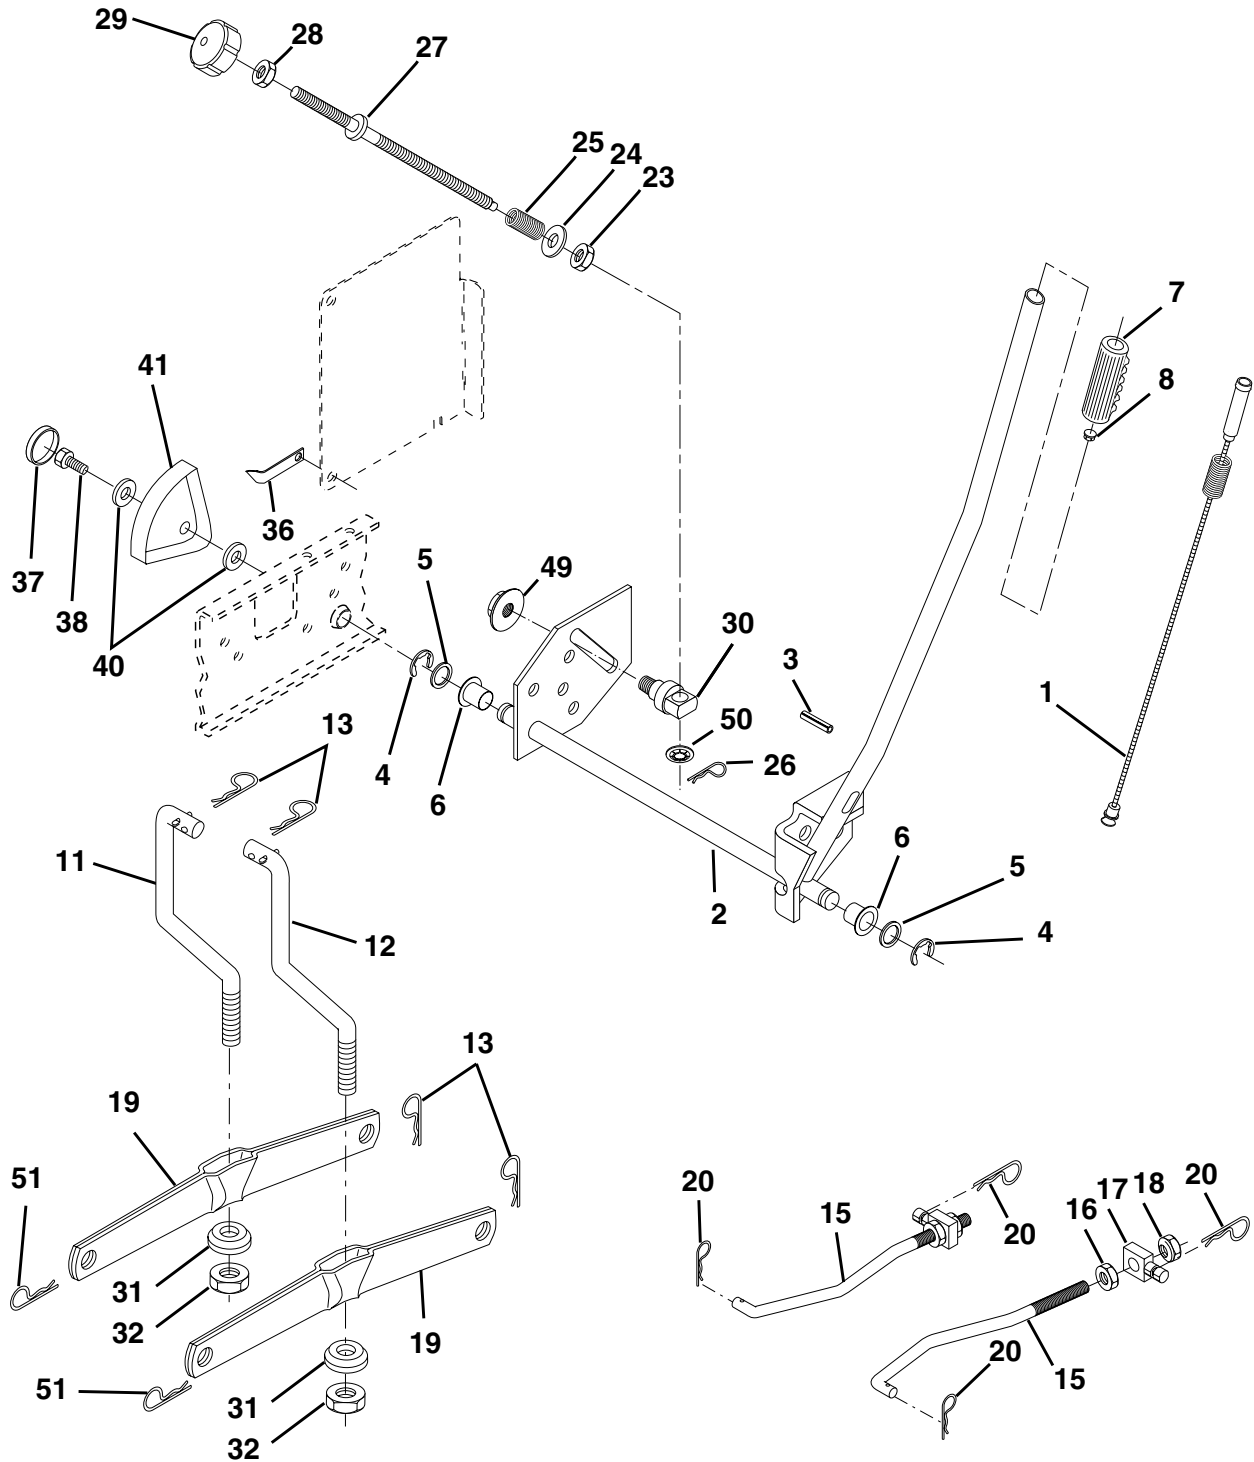

WHEELS & TIRES

KEY NO.	PART NO.	DESCRIPTION
1	532059192	Cap Value Tire
2	532065139	Stem Value
3	532106222	Tire F Ts 15 X 6 0 - 6 Service
4	532059904	Tube Inner Front #35060
5	532138336	Rim Asm 6" front White Service
6	532124957	Fitting Grease
7	532124959	Bearing Flange
8	532138337	Rim Asm 8" rear White Service
9	532124635	Tire R Ts 18 x 8.5-8 Service
10	532124926	Tube Rear 9 5 X 8 Service
11	532104757	Cap Axle Blk 1 50 X 1 00
--	532144334	Sealant, Tire (10 oz. tube)

For Husqvarna Parts Call 606-678-9623 or 606-561-4983

REPAIR PARTS

TRACTOR- -MODEL NO. CT130 (HECT130B) PRODUCT NO. 954 17 00-17
ENGINE

KEY NO.	PART NO.	DESCRIPTION
1	532141359	Control Throt /Ch Lh
2	817720410	Screw Hex Thd Cut 1/4-20x5/8 T
3	-----	Engine Briggs Model 28R707 (Order Parts from Engine Manufacturer)
4	532137348	Muffler Exhaust B&S Lt
13	532165291	Gasket 1 313 Id Tin Plated
14	813280324	Nipple Pipe 3/8 Npt X 3"
15	813200300	Elbow Std 90 Degree 3/8-18 Npt
16	811050600	Washer Lock Ext Tooth 3/8
23	532169837	Shield Browning/Debris Guard
29	532137180	Arrestor Spark
31	532161911	Tank Fuel 2.00 Fr
32	532140527	Cap Asm Fule Top Vent N/Lany
33	532123487	Clamp Hose Blk
37	532137040	Line Fuel 20"
38	-----	Plug Oil Drain (Order From Engine Manufacturer)
44	817490412	Screw Hexwsh Thdrol 1/4-20 x 3/4
45	817060612	Screw 3/8-16 x 3/4
46	819091416	Washer 9/32 X 7/8 X 16ga
62	810040500	Washer Lock Hvy Hlcl Spr 5/16
66	532127951	Stop Throttle 3000 Rpm
72	871070510	Screw Hexhd Cap 5/16-18 x 5/8
78	817060620	Screw 3/8-16x1-1/4
81	532128861	Nut Flange 1/4-20 Starter Nut

NOTE: All component dimensions given in U.S. inches
1 inch = 25.4 mm

For Husqvarna Parts Call 606-678-9623 or 606-561-4983 REPAIR PARTS

TRACTOR- -MODEL NO. CT130 (HECT130B) PRODUCT NO. 954 17 00-17
MOWER LIFT