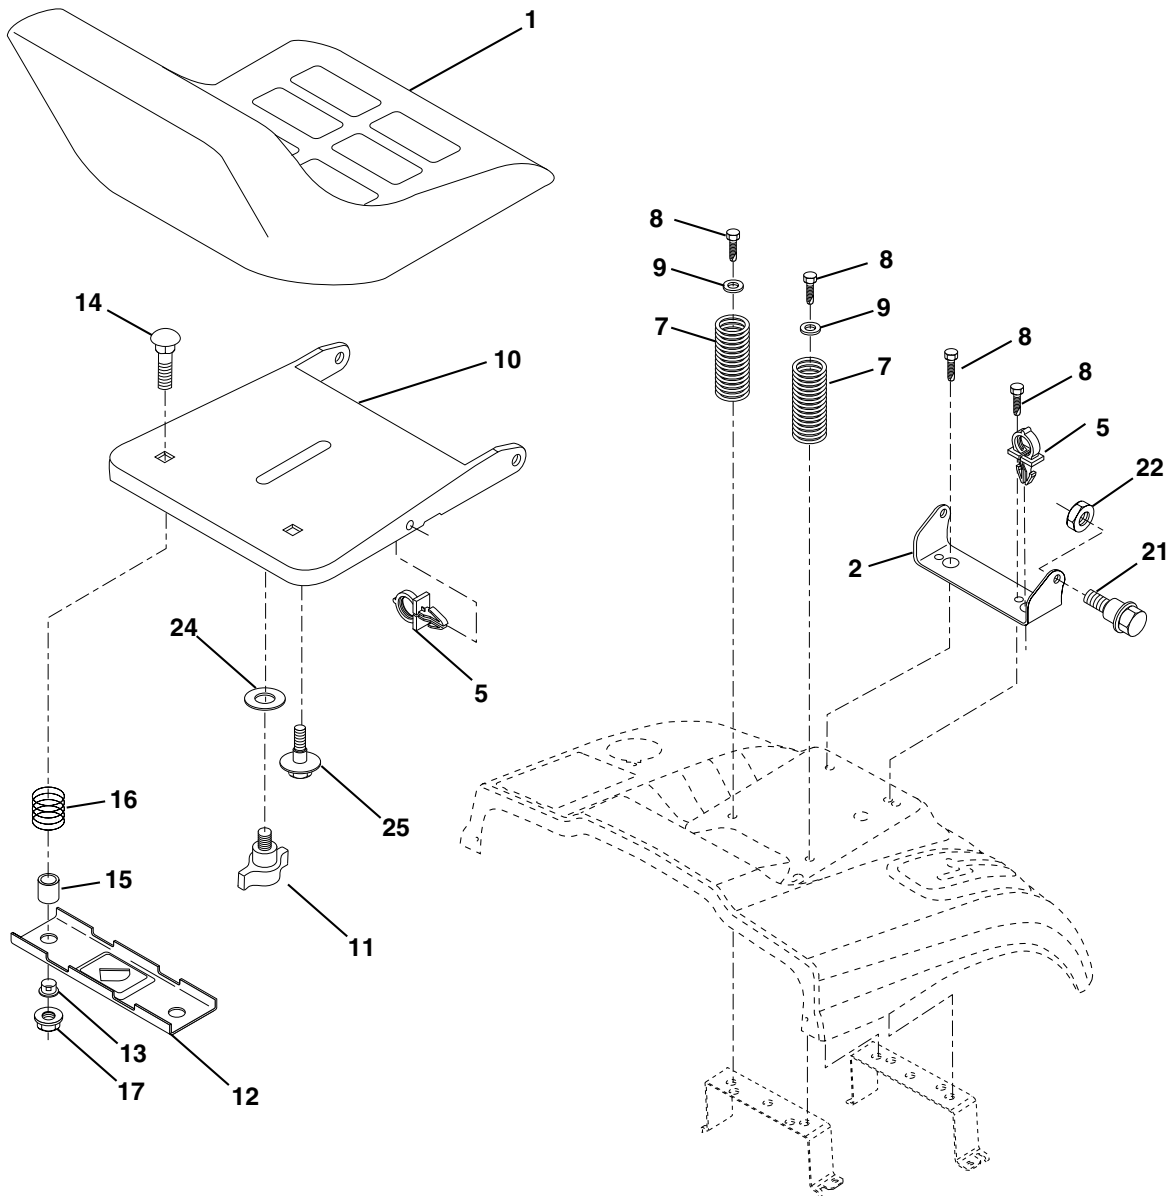

For Husqvarna Parts Call 606-678-9623 or 606-561-4983

REPAIR PARTS

TRACTOR- -MODEL NO. CT130 (HECT130B) PRODUCT NO. 954 17 00-17
SEAT ASSEMBLY

KEY NO.	PART NO.	DESCRIPTION
1	532140839	Seat
2	532140551	Bracket Pnt Pivot Seat (blk)
5	532145006	Clip Push In Hinged
7	532124181	Spring Seat Cprsn 2 250 Blk Zi
8	817060616	Screw 3/8-16 X 1-1/2
9	819131614	Washer 13/32 X 1 X 14 Ga
10	532155925	Pan Pnt Seat (blk)
11	532166369	Knob Seat Adj. Wingnut
12	532121246	Bracket Pnt Mounting Switch
13	532121248	Bushing Snap Blk Nyl 50 Id

KEY NO.	PART NO.	DESCRIPTION
14	872050412	Bolt Rdhd Sht Nk 1/4-20x1-1/2
15	532134300	Spacer Split
16	532121250	Spring Cprsn Plate SW 1.310 Ga
17	532123976	Nut Lock 1/4 Lge Flg Gr 5 Zinc
21	532153236	Bolt Shoulder 5/16-18 Unc-2A
22	873800500	Nut Hex Lock w/Ins 5/16-18
24	819171612	Washer 17/32 X 1 X 12 Ga.
25	532127018	Bolt Shoulder 5/16-18 X 62

NOTE: All component dimensions given in U.S. inches.
1 inch = 25.4 mm