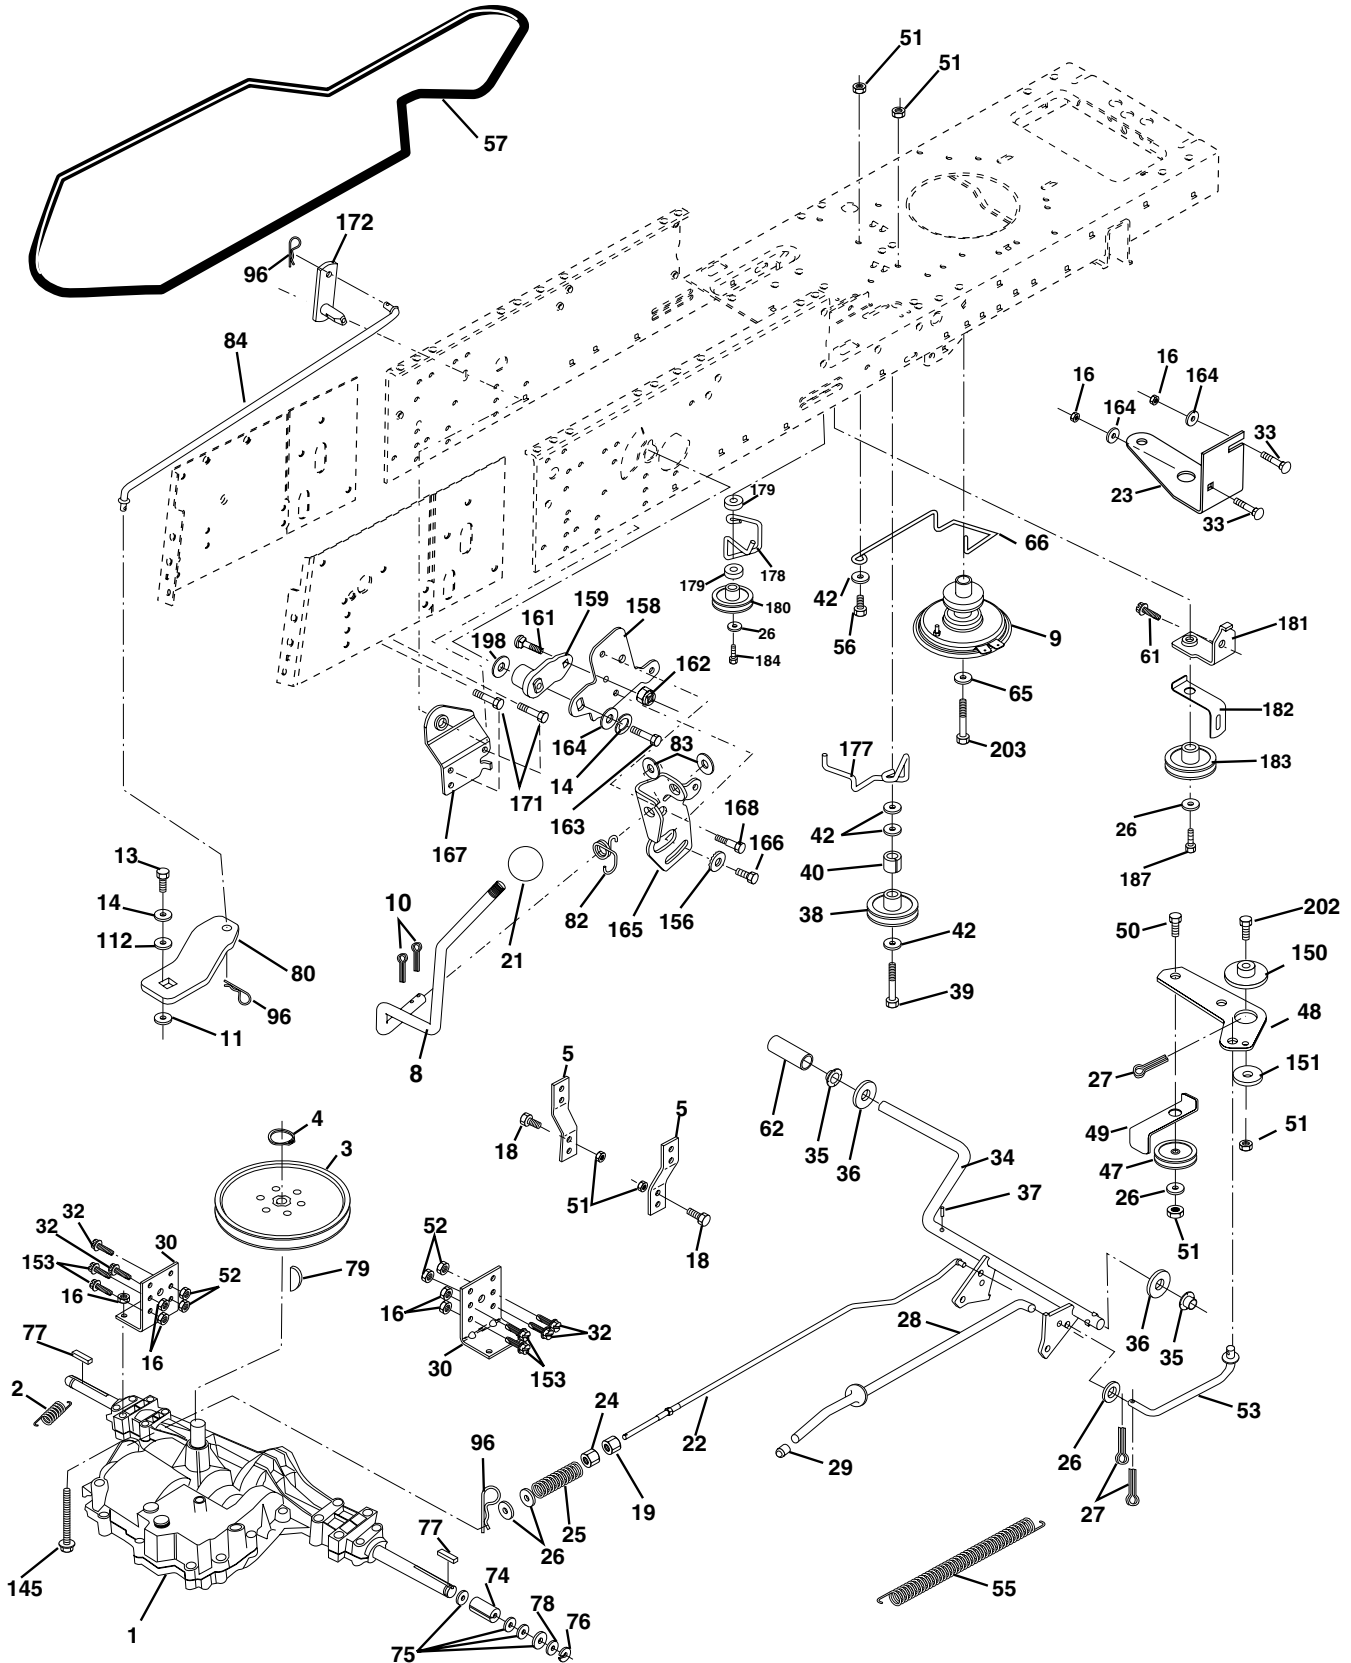

For Husqvarna Parts Call 606-678-9623 or 606-561-4983
REPAIR PARTS

TRACTOR- -MODEL NO. CT130 (HECT130B) PRODUCT NO. 954 17 00-17
DRIVE

For Husqvarna Parts Call 606-678-9623 or 606-561-4983

REPAIR PARTS

TRACTOR- -MODEL NO. CT130 (HECT130B) PRODUCT NO. 954 17 00-17
DRIVE