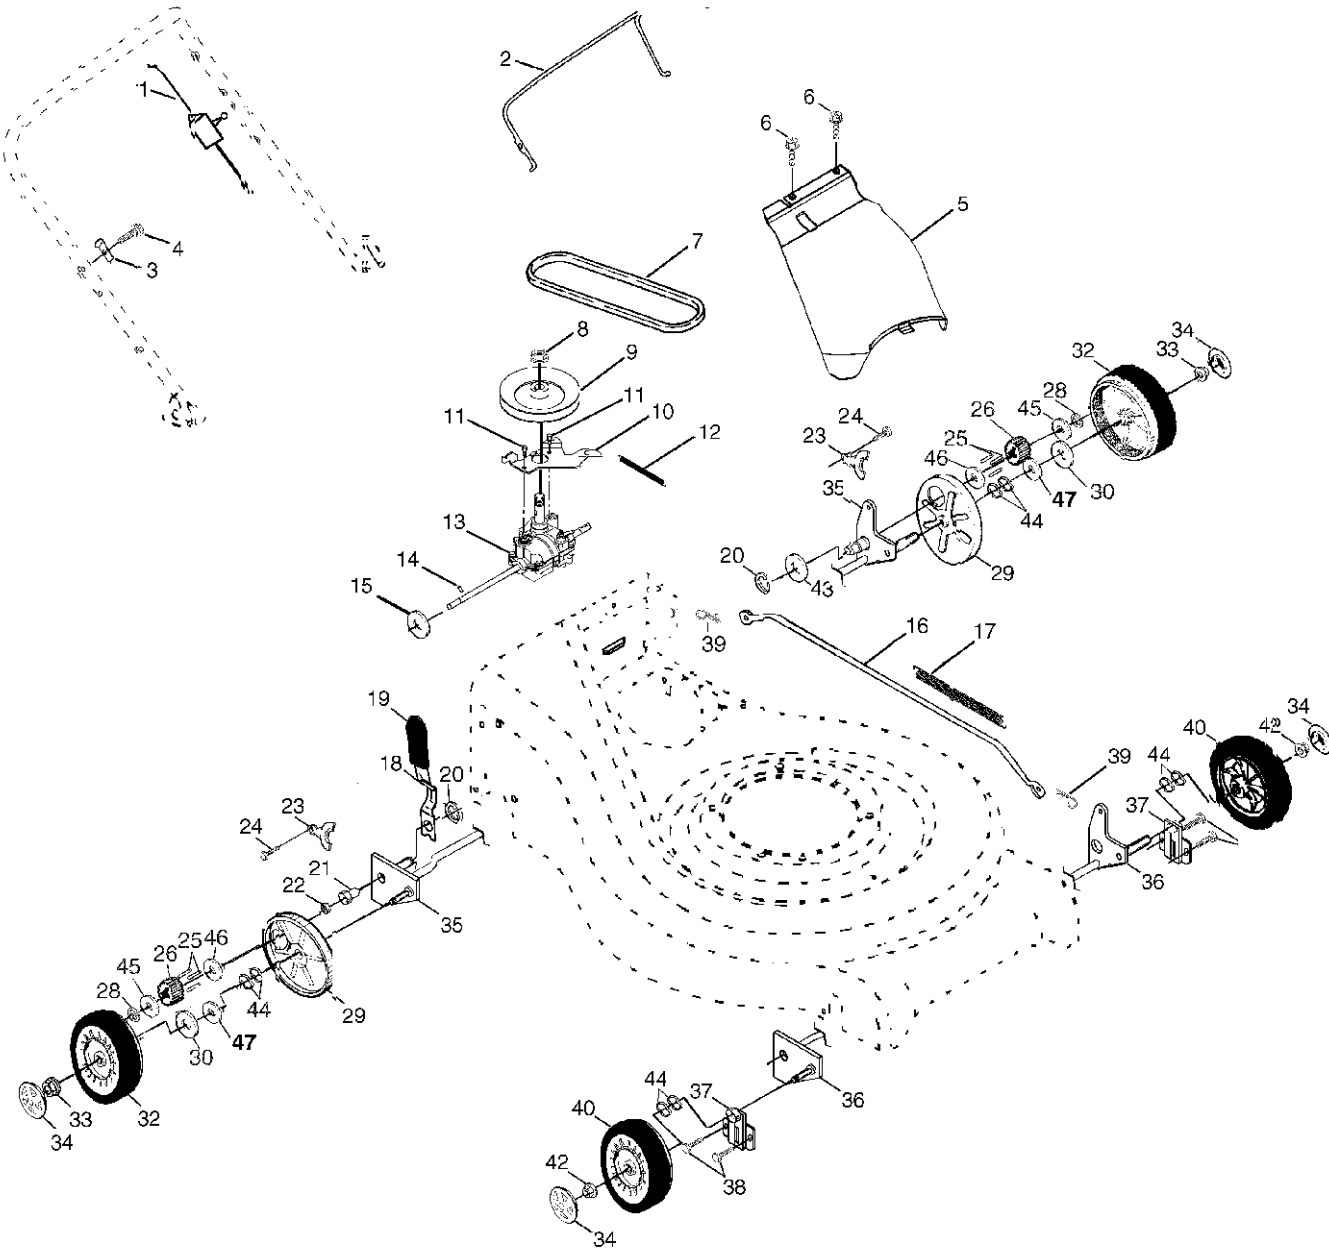

REPAIR PARTS

ROTARY LAWN MOWER MODEL NUMBER 530RS (954140072D)

REPAIR PARTS

ROTARY LAWN MOWER MODEL NUMBER 530RS (954140072D)

KEY NO.	PART NO	DESCRIPTION	KEY NO.	PART NO	DESCRIPTION
1	532161587	Cable Drive	21	532163365	Bearing Support
2	532161473	Bail Control Drive	22	532169911	Bearing Ball
3	532164557	Bracket, Downstop	23	532164555	Retainer Drive Asm. Stmp.
4	532083816	Screw Hex Wash Head Tapping 10-2	24	532057808	Screw Hex Head Tapping 1/4-20 x .75
5	532161537	Cover Drive	25	532170011	Drive Pawl
6	532750634	Screw Thdrol 10-25 x .50	26	532166450	Pinion, Drive
7	532160816	V-Belt	28	812000058	E-Ring 7/16
8	532132010	Nut Lock Flanged 3/8-16 Zinc	29	532088080	Cover, Dust Wheel
9	532163939	Pulley Driven	30	532067725	Washer 1/2 x 1-1/2 x .134
10	532164553	Belt Keeper	32	532155171	Wheel 9 x 2
11	817541011	Screw Hex Wash Head 10-24 X .668	33	532083923	Nut Hex Flange Lock
12	532075192	Spring	34	532157008	Hubcap
13	532169611	Transmission Asm.	35	532164552	Shaft Asm. Rear
14	532145354	Pin Spring Thrust	36	532164550	Shaft Asm. Front
15	532057079	Washer Hardened	37	532161463	Retainer Front Shaft
16	532161584	Rod Connecting	38	532163409	Screw 12 x 5/8
17	532161602	Spring Extension	39	532700279	Clip Retainer
18	532164554	Spring Selector	40	532750550	Wheel 8 x 2
19	532161961	Knob Selector Spring	42	532083923	Nut, Hex Flange Lock 3/8-16
20	812000022	E-Ring 7/8	43	819572216	Washer
			44	532057143	Wave Washer
			45	532052160	Washer
			46	532062335	Washer
			47	532088118	Felt Washer