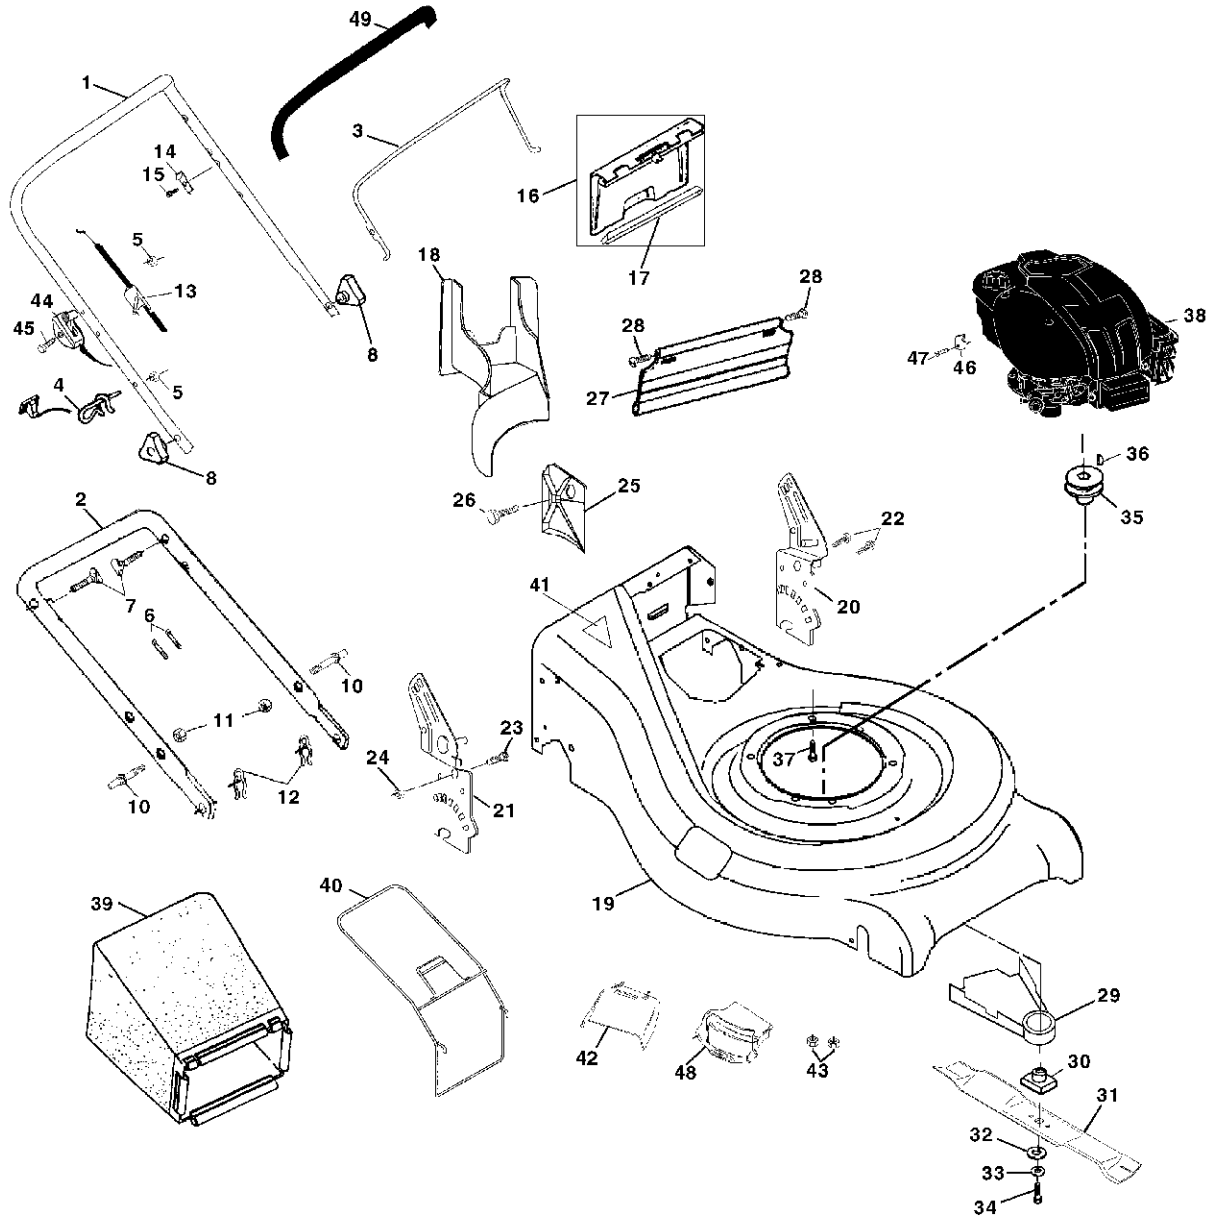

REPAIR PARTS

ROTARY LAWN MOWER MODEL NUMBER 530RS (954140072D)

KEY NO.	PART NO	DESCRIPTION	KEY NO.	PART NO	DESCRIPTION
1	532169369	Handle, Upper Dlx Comf.	28	532088652	Screw, Hinge 1/4-20 x 1.25
2	532173219	Handle, Lower	29	532134612	Shield, Debris Modified
3	532131036	Bail, Cont. Wire Dlx Comf. Blk	30	532851514	Adapter, Blade w/key Longer
4	532132001	Guide, Rope, Side	31	532159267	Blade, 21"
5	532063601	Nut, Hex Lockwasher 1/4-20	32	532851074	Washer, Hardened
6	532066426	Wire, Tie	33	532850263	Lockwasher, Helical Spring 3/8
7	532131959	Bolt, Handle 5/16-18 x 1.75	34	532851084	Screw, Hex Head 3/8-24 x 1.38
8	532087692	Knob, Handle	35	532084596	Pulley, Engine
10	532161551	Bolt, Sq. Neck	36	532087677	Key, Hi Pro
11	873990500	Nut, Hex Lockwasher Ins. 5/16-18 UNC	37	532150406	Bolt, Engine
12	532051793	Cotter, Hairpin	38	-----	Engine Briggs & Stratton Model 121602
13	532133107	Cable			Order parts from engine manufacturer
14	532125162	Bracket, Upstop	39	532169111	Grass Catcher Bag
15	532083816	Screw, Hex Washer Head Tapping 10-2	40	532161358	Grass Catcher Frame
16	532162085	Kit, Door Rear	41	532107339	Danger Decal
17	532161548	Seal, Door	42	532166028	Deflector
18	532165261	Plug, Mulcher	43	532088349	Nut
19	532169189	Kit, Housing	44	532168246	Throttle Control
20	532164548	Handle, Bracket Asm. Left	45	532144929	Screw
21	532169306	Handle, Bracket Asm. Right	46	532111190	Cable Clamp
22	532150078	Screw, Hex Wshd	47	532083816	Screw
23	532163183	Bolt, Hex Head 5/16-18 x 5/8	48	532171962	Mulcher Door
24	532063124	Nut, Hex Lock Wshr 5/16-18	49	532164265	Grip
25	532161333	Baffle, Side	--	532162300	Warning Decal(Not Shown)
26	532163409	Screw 12 x 5/8	--	532173100	Owner's Manual
27	532161550	Skirt			