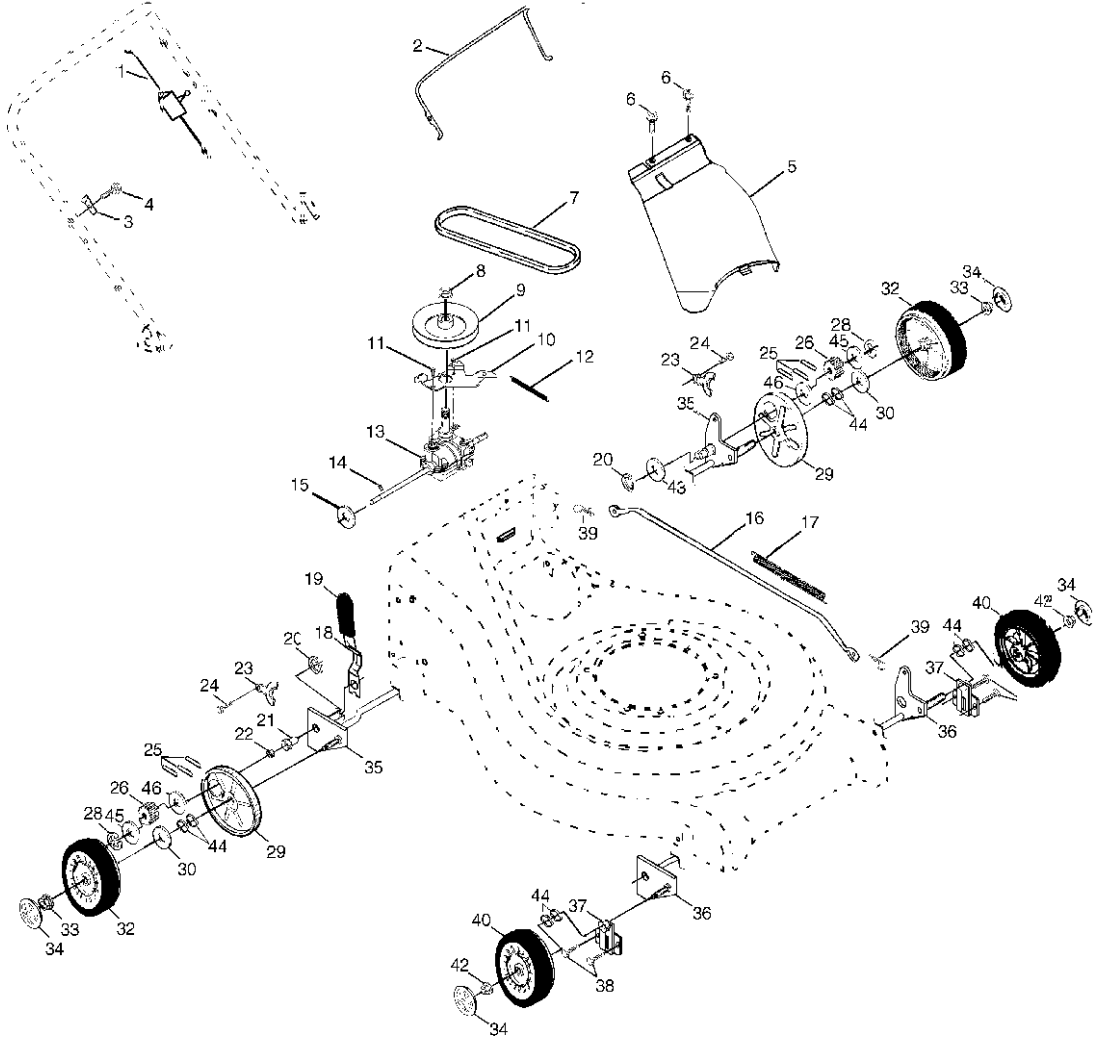

REPAIR PARTS

ROTARY LAWN MOWER MODEL NUMBER 530RS (954140072C)

REPAIR PARTS

ROTARY LAWN MOWER MODEL NUMBER 530RS (954140072C)

21

KEY NO.	PART NO	DESCRIPTION	KEY NO.	PART NO	DESCRIPTION
1	532161587	Cable Drive	21	532163365	Bearing Support
2	532161473	Bail Control Drive	22	532169911	Bearing Ball
3	532164557	Bracket, Downstop	23	532164555	Retainer Drive Asm. Stmp.
4	532083816	Screw Hex Wash Head Tapping 10-2	24	532057808	Screw Hex Head Tapping 1/4-20 x .75
5	532161537	Cover Drive	25	532166453	Drive Pawl
6	532750634	Screw Thdrol 10-25 x .50	26	532166450	Pinion, Drive RH
7	532160816	V-Belt	28	812000058	E-Ring 7/16
8	532132010	Nut Lock Flanged 3/8-16 Zinc	29	532088080	Cover, Dust Wheel
9	532163939	Pulley Driven	30	532067725	Washer 1/2 x 1-1/2 x .134
10	532164553	Belt Keeper	32	532155171	Wheel 9 x 2
11	817541011	Screw Hex Wash Head 10-24 X .668	33	532083923	Nut Hex Flange Lock
12	532075192	Spring	34	532157008	Hubcap
13	532169611	Transmission Asm.	35	532164552	Shaft Asm. Rear
14	532145354	Pin Spring Thrust	36	532164550	Shaft Asm. Front
15	532057079	Washer Hardened	37	532161463	Retainer Front Shaft
16	532161584	Rod Connecting	38	532163409	Screw 12 x 5/8
17	532161602	Spring Extension	39	532700279	Clip Retainer
18	532164554	Spring Selector	40	532750550	Wheel 8 x 2
19	532161961	Knob Selector Spring	42	532083923	Nut, Hex Flange Lock 3/8-16
20	812000022	E-Ring 7/8	43	819572216	Washer
			44	532057143	Wave Washer
			45	532052160	Washer
			46	532062335	Washer