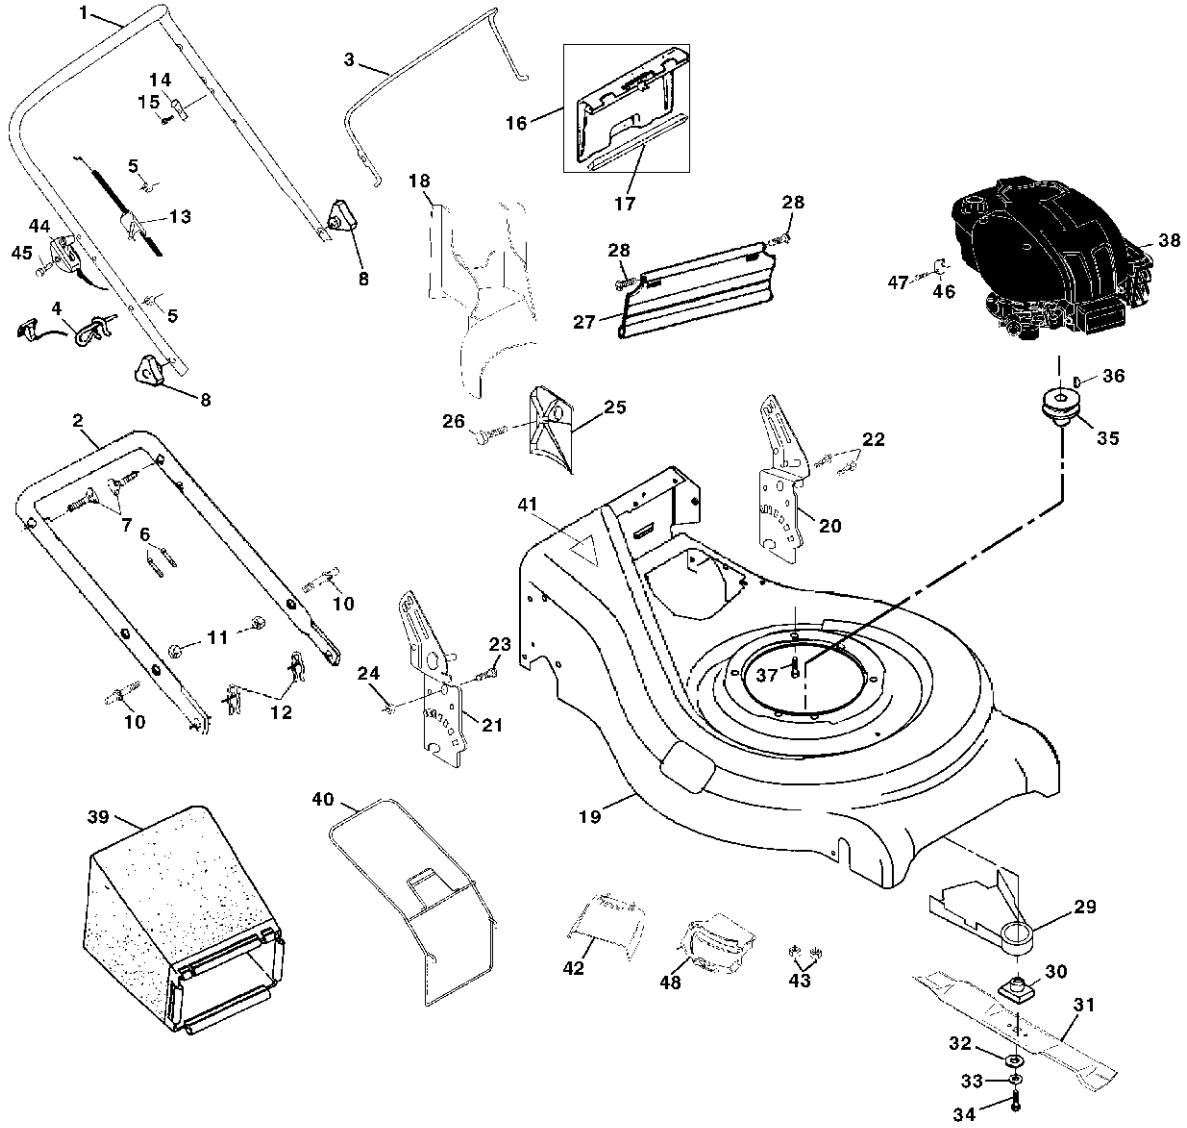

REPAIR PARTS

ROTARY LAWN MOWER MODEL NUMBER 530RS (954140072C)

| KEY NO. | PART NO | DESCRIPTION | KEY NO. | PART NO | DESCRIPTION |
|---------|------------------|--------------------------------------|---------|------------------|---------------------------------------|
| 1 | 532169369 | Handle, Upper Dlx Comf. | 28 | 532088652 | Screw, Hinge 1/4-20 x 1.25 |
| 2 | 532164556 | Handle, Lower | 29 | 532134612 | Shield, Debris Modified |
| 3 | 532131036 | Bail, Cont. Wire Dlx Comf. Blk | 30 | 532851514 | Adapter, Blade w/key Longer |
| 4 | 532132001 | Guide, Rope, Side | 31 | 532159267 | Blade, 21" |
| 5 | 532063601 | Nut, Hex Lockwasher 1/4-20 | 32 | 532851074 | Washer, Hardened |
| 6 | 532066426 | Wire, Tie | 33 | 532850263 | Lockwasher, Helical Spring 3/8 |
| 7 | 532131959 | Bolt, Handle 5/16-18 x 1.75 | 34 | 532851084 | Screw, Hex Head 3/8-24 x 1.38 |
| 8 | 532087692 | Knob, Handle | 35 | 532084596 | Pulley, Engine |
| 10 | 532161551 | Bolt, Sq. Neck | 36 | 532087677 | Key, Hi Pro |
| 11 | 873990500 | Nut, Hex Lockwasher Ins. 5/16-18 UNC | 37 | 532150406 | Bolt, Engine |
| 12 | 532051793 | Cotter, Hairpin | 38 | ----- | Engine Briggs & Stratton Model 121602 |
| 13 | 532133107 | Cable | | | Order parts from engine manufacturer |
| 14 | 532125162 | Bracket, Upstop | 39 | 532169111 | Grass Catcher Bag |
| 15 | 532083816 | Screw, Hex Washer Head Tapping 10-2 | 40 | 532161358 | Grass Catcher Frame |
| 16 | 532162085 | Kit, Door Rear | 41 | 532107339 | Danger Decal |
| 17 | 532161548 | Seal, Door | 42 | 532166028 | Deflector |
| 18 | 532165261 | Plug, Mulcher | 43 | 532063601 | Nut |
| 19 | 532169189 | Kit, Housing | 44 | 532168246 | Throttle Control |
| 20 | 532164548 | Handle, Bracket Asm. Left | 45 | 532144929 | Screw |
| 21 | 532169306 | Handle, Bracket Asm. Right | 46 | 532111190 | Cable Clamp |
| 22 | 532150078 | Screw, Hex Wshd | 47 | 532083816 | Screw |
| 23 | 532163183 | Bolt, Hex Head 5/16-18 x 5/8 | 48 | 532166885 | Mulcher Door |
| 24 | 532063124 | Nut, Hex Lock Wshr 5/16-18 | -- | 532162300 | Warning Decal(Not Shown) |
| 25 | 532161333 | Baffle, Side | -- | 532169940 | Owner's Manual |
| 26 | 532163409 | Screw 12 x 5/8 | | | |
| 27 | 532161550 | Skirt | | | |