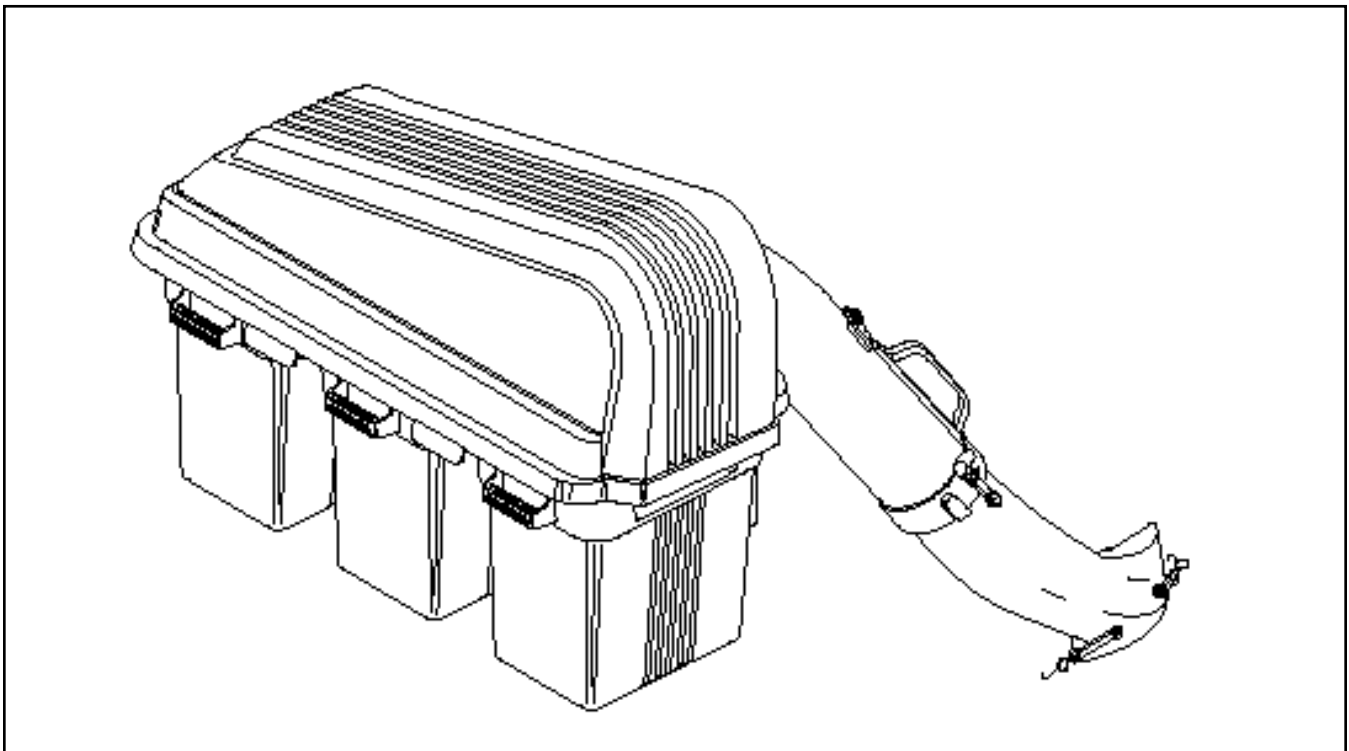

Illustrated Parts
List

1999-05

19902026

CL 46

Accessory

954040606A