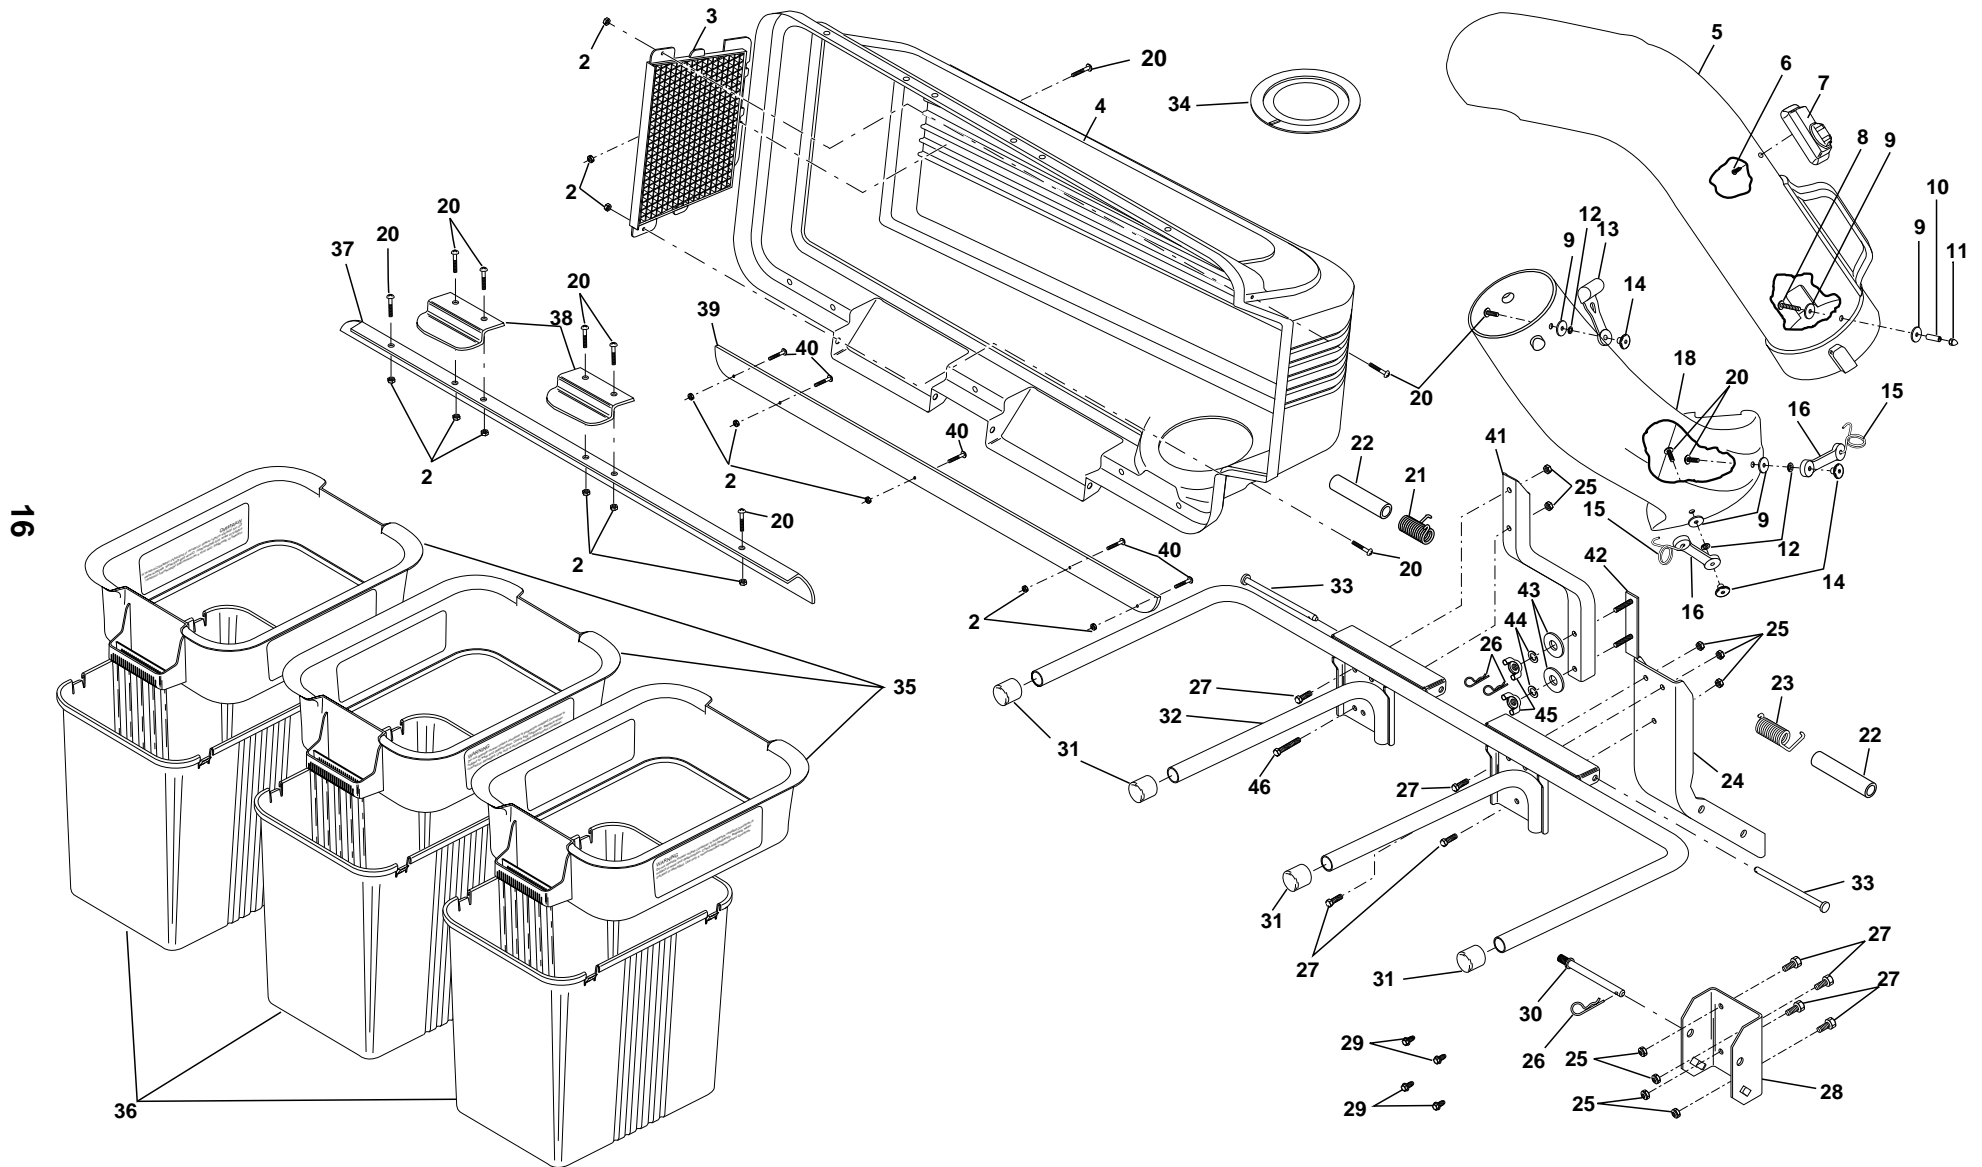

GRASS CATCHER CL46 - MODEL # 954040606A / RAMASSE-HERBE - NUMÉRO DE MODÈLE 954040606A

REPAIR PARTS / PIÈCES DE RECHANGE

GRASS CATCHER CL46 - MODEL # 954040606A / RAMASSE-HERBE - NUMÉRO DE MODÈLE 954040606A

KEY NO.	PART NO.	DESCRIPTION	KEY NO.	PART NO.	DESCRIPTION
2	532069180	Nut, Crownlock #10-24	29	817490508	Screw 5/16-18 x 1/2
3	532127533	Screen, Cover			Hex, Self Tapping
4	532134678	Cover	30	532131137	Pin, Support Post
5	532126840	Chute, Upper	31	532134496	Plug, Tubing End
6	818021008	Screw, Special #10-14x1/2			
7	532140572	Dump Bag Indicator	32	532134639	Bagger, Frame
8	532087175	Screw, #10-24 x 1-1/8	33	532128600	Pin, Hinge
9	819061216	Washer 3/16x3/4x16 Ga.	34	532127534	Gasket, Cover
10	532007206	Spacer, Split	35	532129585	Container, Top
11	532060867	Nut, Acorn #10-24	36	532129586	Container, Bottom
12	810071000	Washer, lock	37	532134637	Seal, Cover
13	532109808	Latch, Chute	38	532130895	Latch Handle, Cover
14	532125004	Nut, Weld			
15	532130760	Latch, Hook	39	532155857	Strip, Reinforcement
16	532130759	Rubber, Latch	40	871141008	Screw #10-24 x 1/2
18	532145578	Chute, Lower	41	532156006	Bagger, Support Tube
20	871161010	Screw #10-24 x 5/8			
21	532132796	Spring, Cover L.H. (black)	42	532145186	Reinforcement Plate
22	532133235	Spacer, Cover	43	819112410	Washer 11/32x1.5x10 Ga.
23	532132983	Spring, Cover R.H. (gray)	44	810040500	Washer, lock
24	532126813	Post, Support	45	532128638	Nut, Wing
25	532063124	Locknut 5/16 x 18	46	874760536	Bolt, Hex 5/16-18 x 2-1/4
26	532124670	Spring, Retainer	--	532104419	Bag, 3.0 mil. 30 Gallon
27	874760512	Bolt, Hex 5/16-18 x 3/4			
28	532130889	Bracket, Mounting			
			--	532155945	Owner's Manual
					Trash (not included with bagger)
					(N'y pas compris avec le ramasse-herbe)
					Manuel de propriétaire