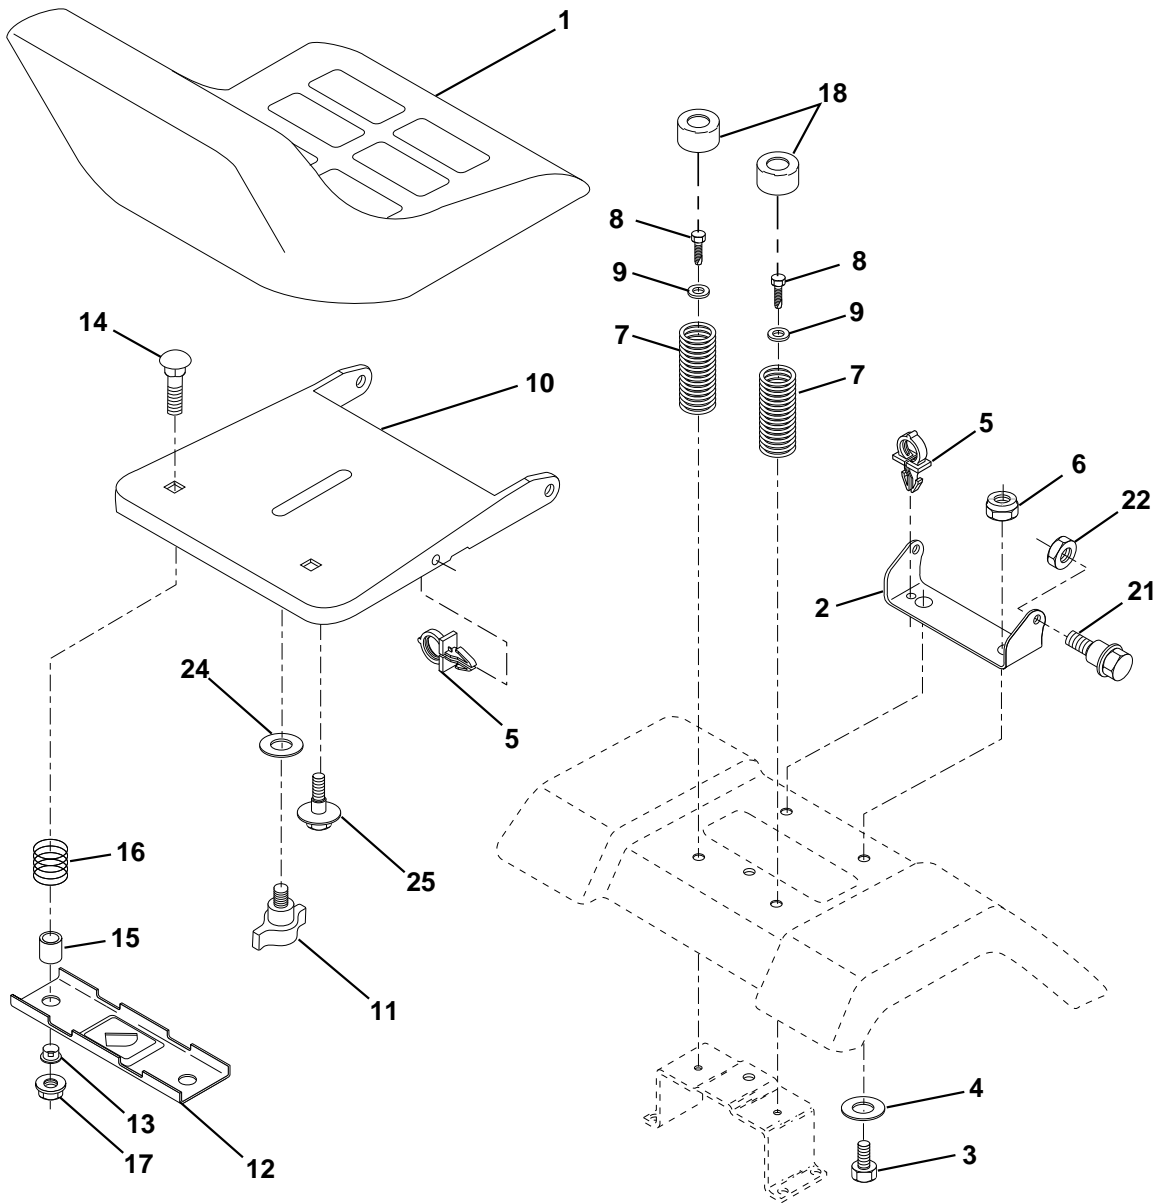

For Husqvarna Parts Call 606-678-9623 or 606-561-4983 REPAIR PARTS

TRACTOR - MODEL NO. LTH130 (954140005K), PRODUCT NO. 954 14 00-05
SEAT ASSEMBLY

KEY PART NO. NO.

DESCRIPTION

1	532140838	Seat
2	532140551	Bracket Pivot Seat 8 720
3	874760616	Bolt Fin Hex 3/8-16unc X 1
4	819131610	Washer 13/32 X 1 X 10 Ga
5	532145006	Clip Push-In
6	873800600	Nut Hex w/Ins. 3/8-16 Unc
7	532124181	Spring Seat Cprsn 2 250 Blk Zi
8	817490616	Screw Thdrol 3/8-16 X 1 Ty-tt
9	819131614	Washer 13/32 X 1 X 14 Ga.
10	532155925	Pan Seat
11	532166369	Knob Seat 1/2-13 UNC Blk
12	532121246	Bracket Mounting Switch

KEY PART NO. NO.

DESCRIPTION

13	532121248	Bushing Snap Blk Nyl 50 Id
14	872050412	Bolt Rdhd Sqnk 1/4-20x1-1/2
15	532134300	Spacer Split 28x 96 Yel Zinc
16	532121250	Spring Cprsn 1 27 Blk Pnt
17	532123976	Nut Lock 1/4 Lge Flg Gr 5 Zinc
18	532124238	Cap Spring Seat
21	532153236	Bolt Shoulder 5/16-18 Unc
22	873800500	Nut Hex Lock W/Ins 5/16-18
24	819171912	Washer 17/32 X 1-3/16 X 12 Ga.
25	532127018	Bolt Shoulder 5/16-18 X 62

NOTE: All component dimensions given in U.S. inches.
1 inch = 25.4 mm