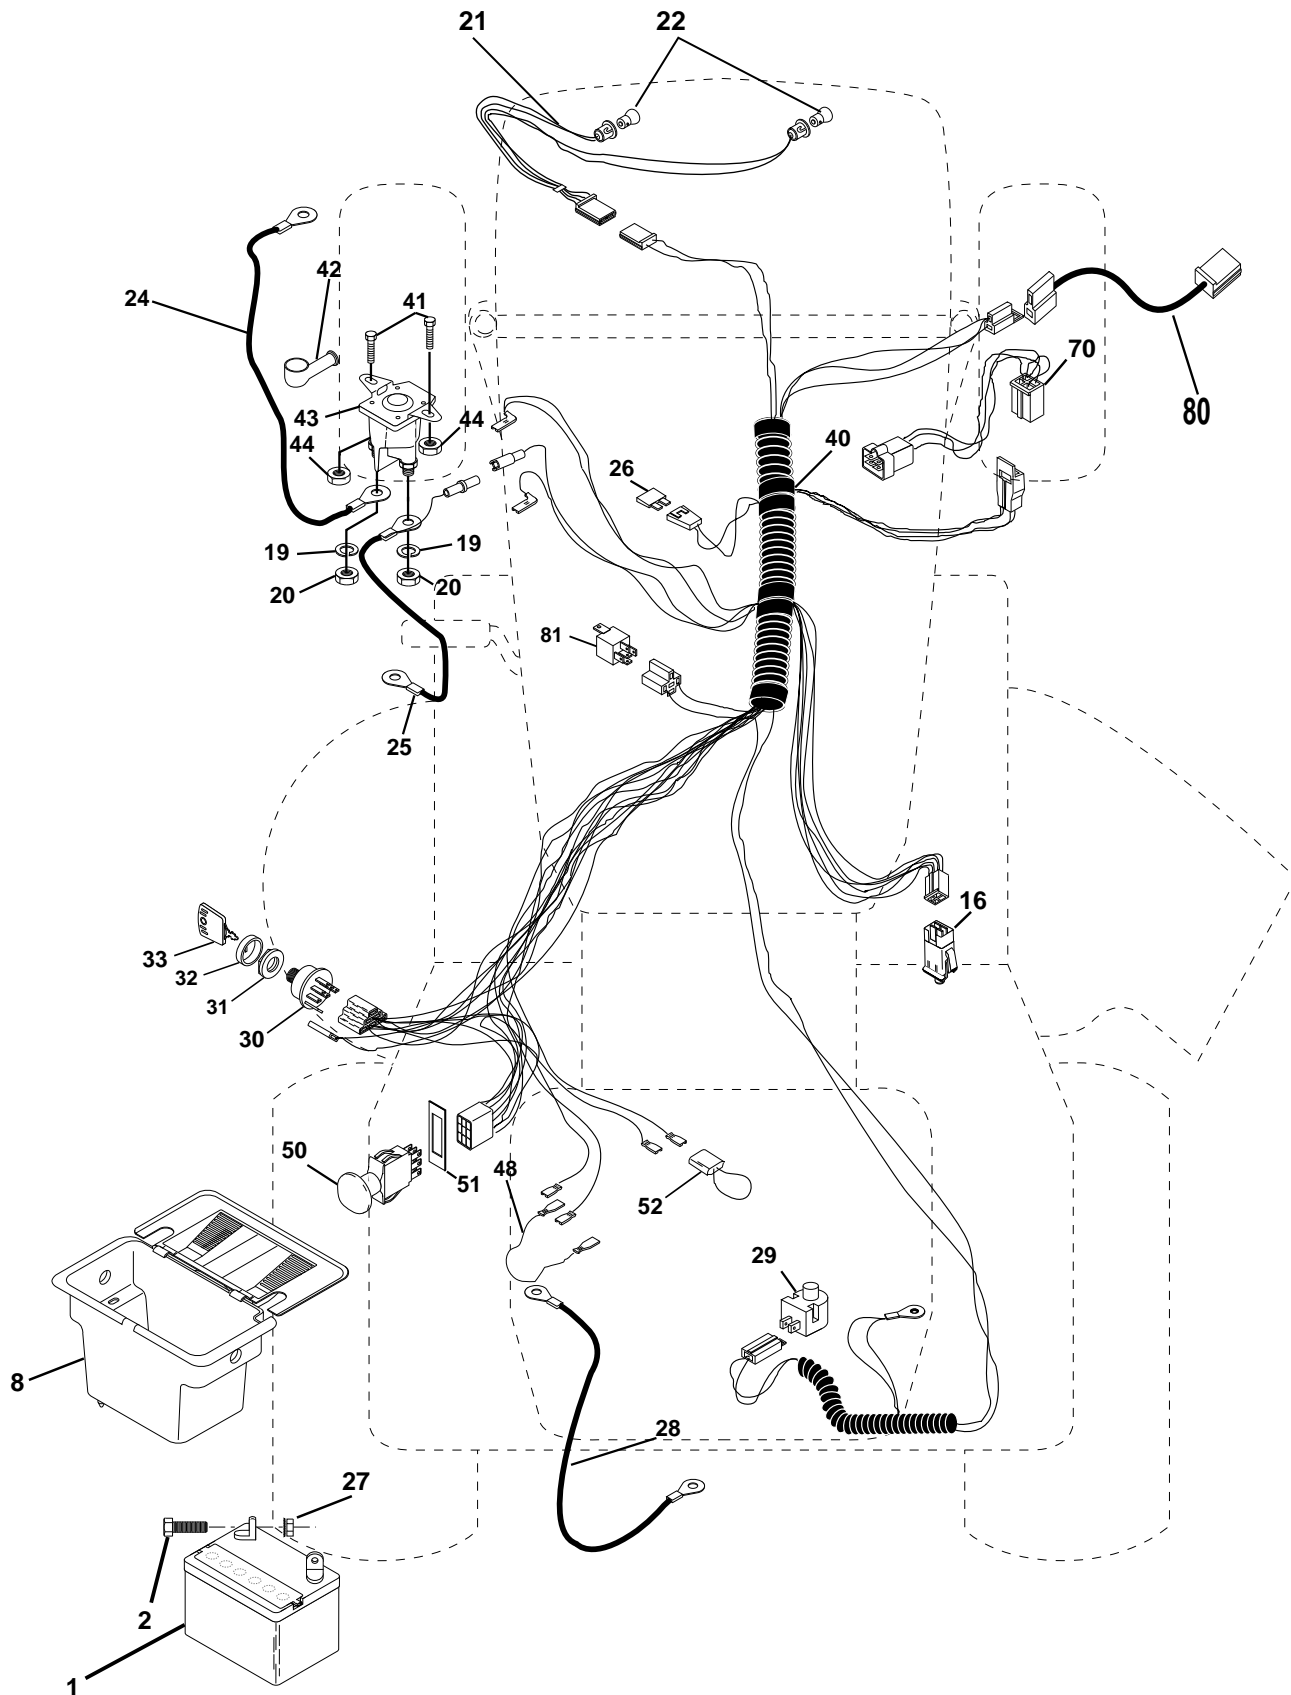

For Husqvarna Parts Call 606-678-9623 or 606-561-4983

REPAIR PARTS

TRACTOR - MODEL NO. LTH130 (954140005K), PRODUCT NO. 954 14 00-05

ELECTRICAL

KEY NO.	PART NO.	DESCRIPTION
1	532144925	Battery 12 Volt 25 AMP
2	874760412	Bolt Hex Hd 1/4-20unc x 3/4
8	532156417	Case Battery Mech Hinge
16	532153664	Switch Interlock Push-In
19	810090400	Washer Lock 1/4
20	873350400	Nut Jam Hex 1/4-20 Unc
21	532166181	Harness Asm Light W/4152j
22	532004152	Bulb Light #1156
24	532124780	Cable Battery 6 Ga 11" red
25	532146147	Cable Battery 6 Ga 44" red w/16 wire
26	532166180	Fuse 30 AMP Auto Green
27	873510400	Nut Keps Hex 1/4-20 Unc
28	532124773	Cable Ground 6 Ga 12" black
29	532160784	Switch Plunger Normal OP Olive
30	532140301	Switch Ign 4 pos w/lights
31	532124211	Nut Ignition
32	532141226	Cover Sw Ignition
33	532122147	Key Ign Molded Indak
40	532166150	Harness Ign.
41	871110408	Bolt Blk Fin Hex 1/4 - 20 x 1/2
42	532131563	Cover Terminal Red
43	532145673	Solenoid
44	873640400	Nut Keps Hex 1/4-20 Unc
48	532140844	Adapter Ammeter Rectangular
50	532154959	Switch PTO 3PDT Black Delta 96
51	532140405	Ring Retainer PTO
52	532141940	Protection Wire Loop
70	532166661	Harness, Eng. kohl Cmd-L
80	532146685	Harness Clutch EVX
81	532109748	Relay Asm