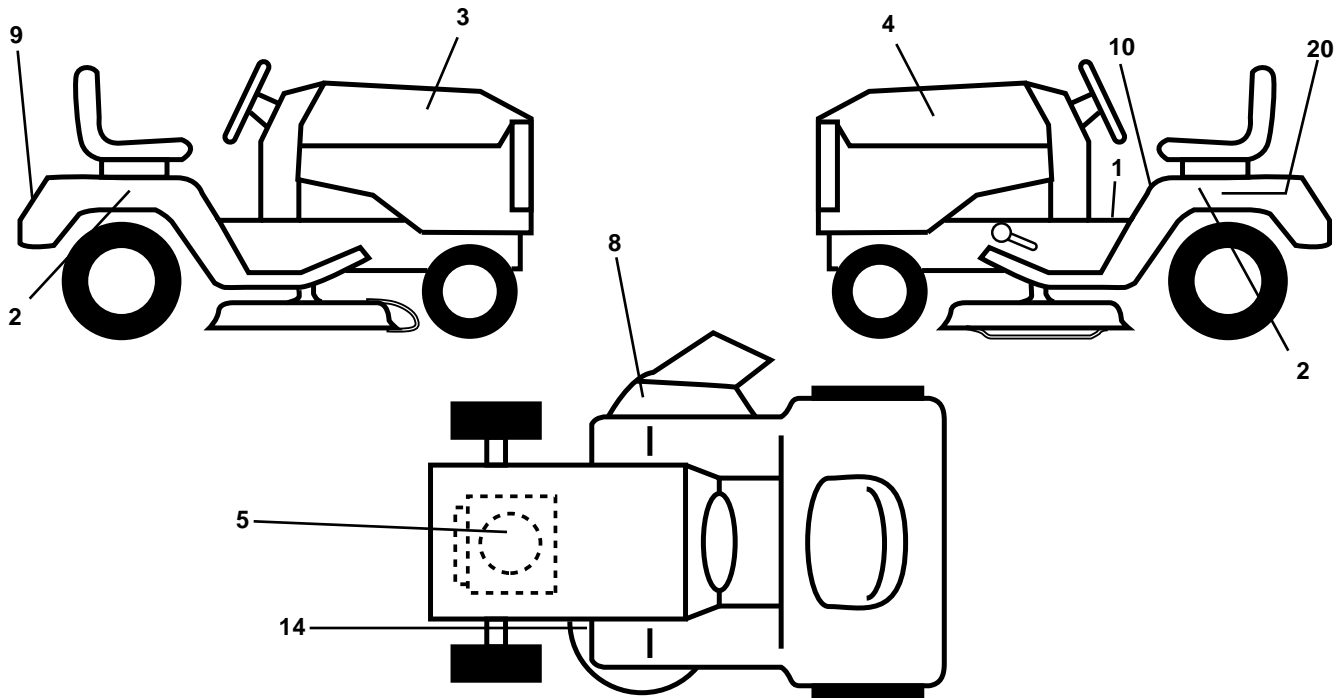

For Husqvarna Parts Call 606-678-9623 or 606-561-4983 REPAIR PARTS

TRACTOR - MODEL NO. LTH130 (954140005K), PRODUCT NO. 954 14 00-05

DECALS

KEY NO.	PART NO.	DESCRIPTION	KEY NO.	PART NO.	DESCRIPTION
1	532157032	Decal Oper Step Thru Eng/Fr	14	532160396	Decal V-Belt Schematic
2	532157007	Decal Fender Auto Husq. Radius	20	532145005	Decal Bat Dan/Psn
3	532150725	Decal Hood RH	--	532154515	Pad Footrest LH STLT
4	532150726	Decal Hood LH	--	532154516	Pad Footrest RH STLT
5	532166102	Decal HP Engine	--	532138311	Decal Handle Lft Height Adjust
8	532137259	Decal Warning	--	532142341	Decal Drawbar Cntrl Mvt Hyd LT
9	532150617	Decal Fender Husq	--	532168272	Manual Owner's (English)
10	532157140	Decal Fender Danger Eng/Fr	--	532168273	Manual Owner's (French)