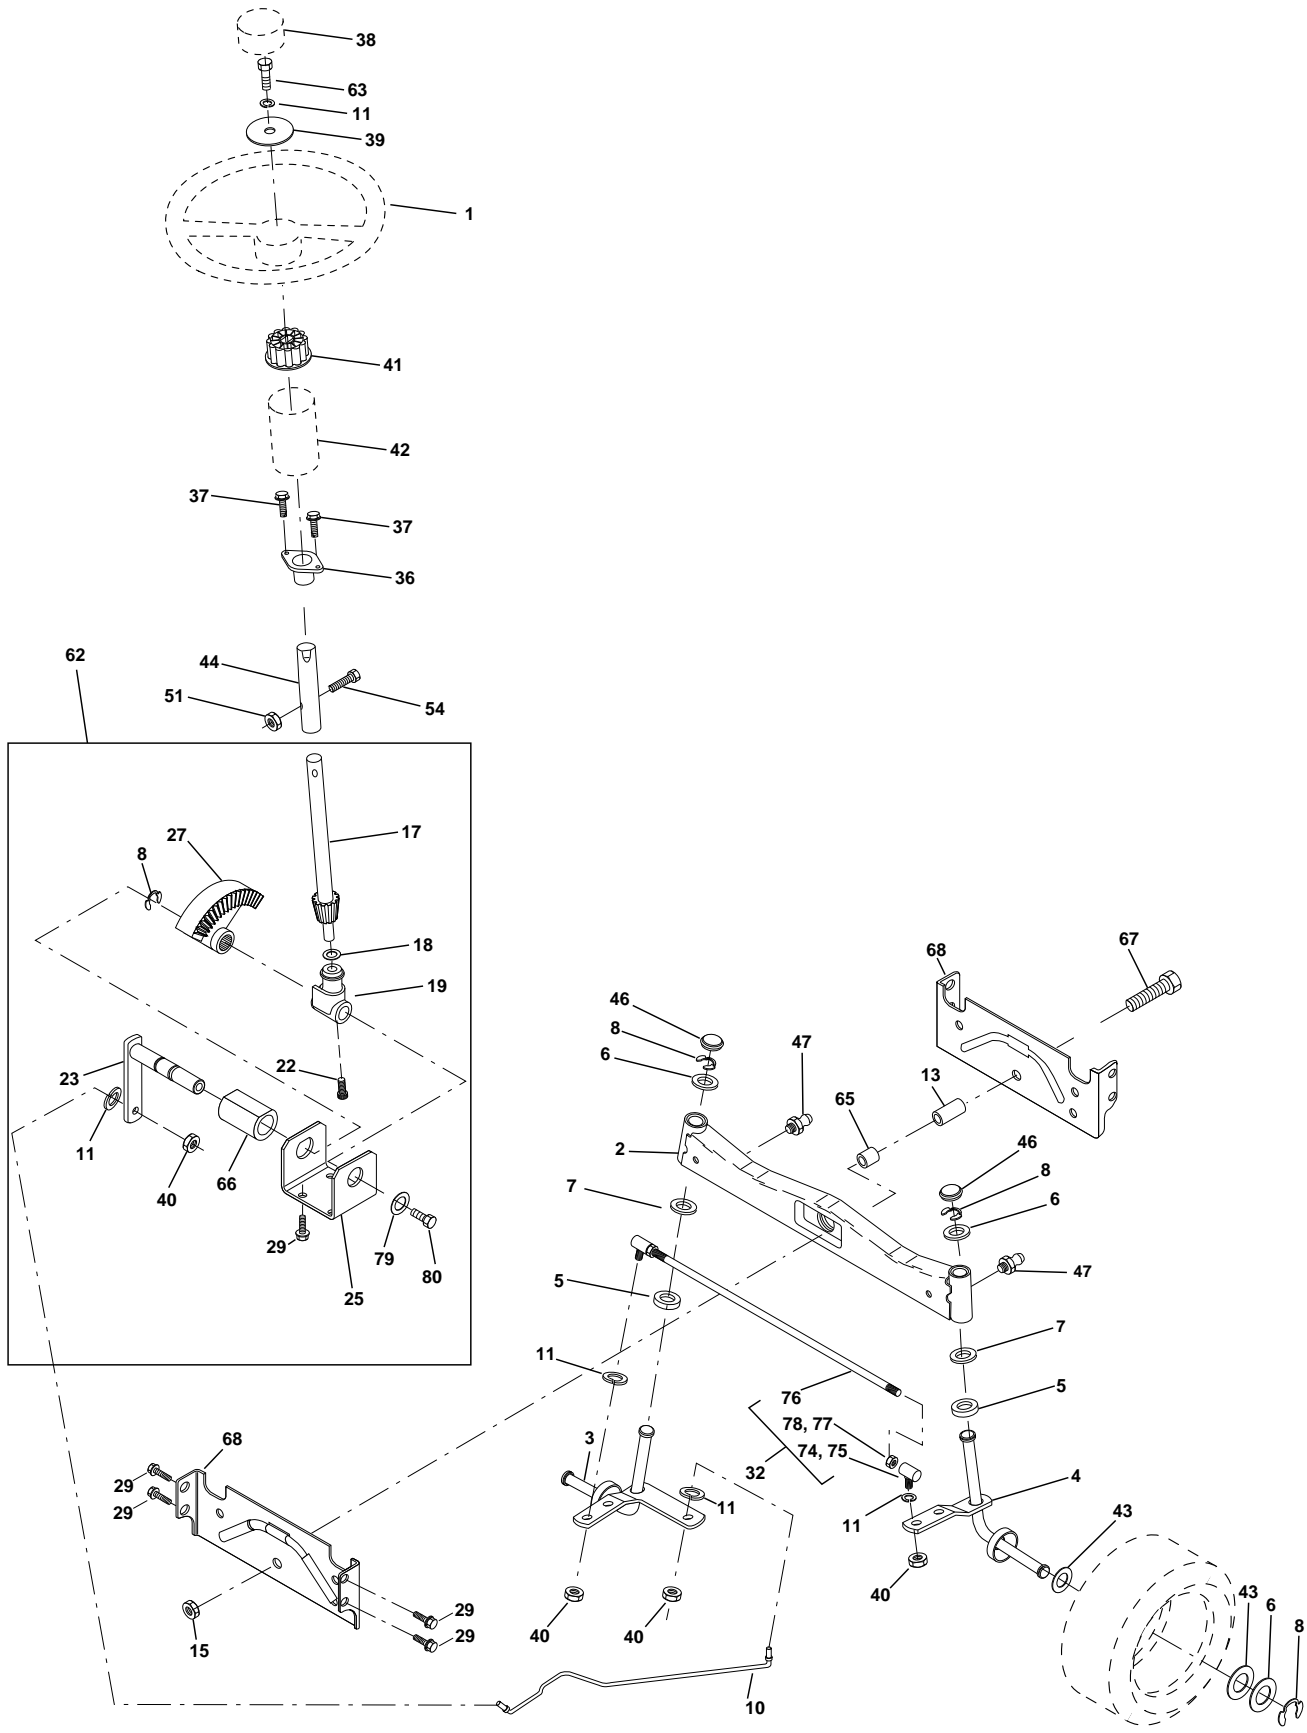

For Husqvarna Parts Call 606-678-9623 or 606-561-4983 REPAIR PARTS

TRACTOR - MODEL NO. LTH130 (954140005K), PRODUCT NO. 954 14 00-05
STEERING ASSEMBLY

For Husqvarna Parts Call 606-678-9623 or 606-561-4983

REPAIR PARTS

TRACTOR - MODEL NO. LTH130 (954140005K), PRODUCT NO. 954 14 00-05
STEERING ASSEMBLY

KEY NO.	PART NO.	DESCRIPTION
1	532124415	Wheel Steering
2	532137094	Axle Front Casting Machined
3	532157479	Spindle Asm LH Cast 15"
4	532157478	Spindle Asm RH Cast 15"
5	532124931	Bearing Race Thrust Harden
6	532121748	Washer 25/32 X 1-5/8 X 16 Ga
7	819272016	Washer 27/32 X 1-1/4 X 16 Ga
8	812000029	Ring Klip #t5304-75
10	532154432	Link Drag Extended Cast
11	810040600	Washer Lock Hvy Hlcl Spr 3/8
13	532154779	Bearing Axle STLT/GT
15	873901000	Nut Lock Flange 5/8-11 Unc
17	532156546	Shaft Asm Strg
18	532057079	Washer Thrust 515x 750x 033
19	532160395	Support Shaft
23	532165851	Shaft Asm Pittman
22	532165857	Screw Hex Wsh Hd Torx
25	532154406	Bracket Steering
27	532136874	Gear Sector
29	817490612	Screw Thdrol 3/8-16x3/4 Ty-tt
32	532137347	Rod Asm Tie Ball J Adj VGT
36	532155099	Bushing Strg
37	532152927	Screw
38	532124416	Insert Cap Strg Wh Au
39	819133808	Washer 13/32 X 2-3/8 X 8 Ga
40	532124701	Lock nut
41	532100711	Adaptor Wheel Strg
42	532155092	Boot Steering Shaft
43	532121749	Washer 25/32 X 1 1/4 X 16 Ga
44	532153720	Extension Steering Shaft LR/LT
46	532121232	Cap Spindle Fr Top Blk
47	532124836	Fitting Grease
51	873800500	Nut Lock Hex w/Ins 5/16-18
54	874780520	Bolt Fin Hex 5/16-18 Unc x 1-1/4
62	532167902	Kit, Steering Assembly Svc
63	874780616	Bolt Fin Hex 3/8-16unc x 1 Gr. 5
65	532154780	Spacer Axle
66	532154404	Bearing Arm Pittman
67	874781044	Bolt, Fin Hex 5/8-11 UNC x 2-3/4
68	532154429	Axle, Brace
74	532109850	Joint Asm Ball Rh
75	532109851	Joint Asm Ball Lh
76	532137156	Rod Tie Ball J Adj
77	873700600	Nut Hex Jam 3/8-24 Unf Lh
78	873360600	Nut Hex Jam 3/8-24 Unf
79	819132012	Washer 13/32 x 1-1/4 x 12
80	874950612	Bolt Hex Nylon 3/8-16 x 3/4

NOTE: All component dimensions given in U.S. inches.
1 inch = 25.4 mm.