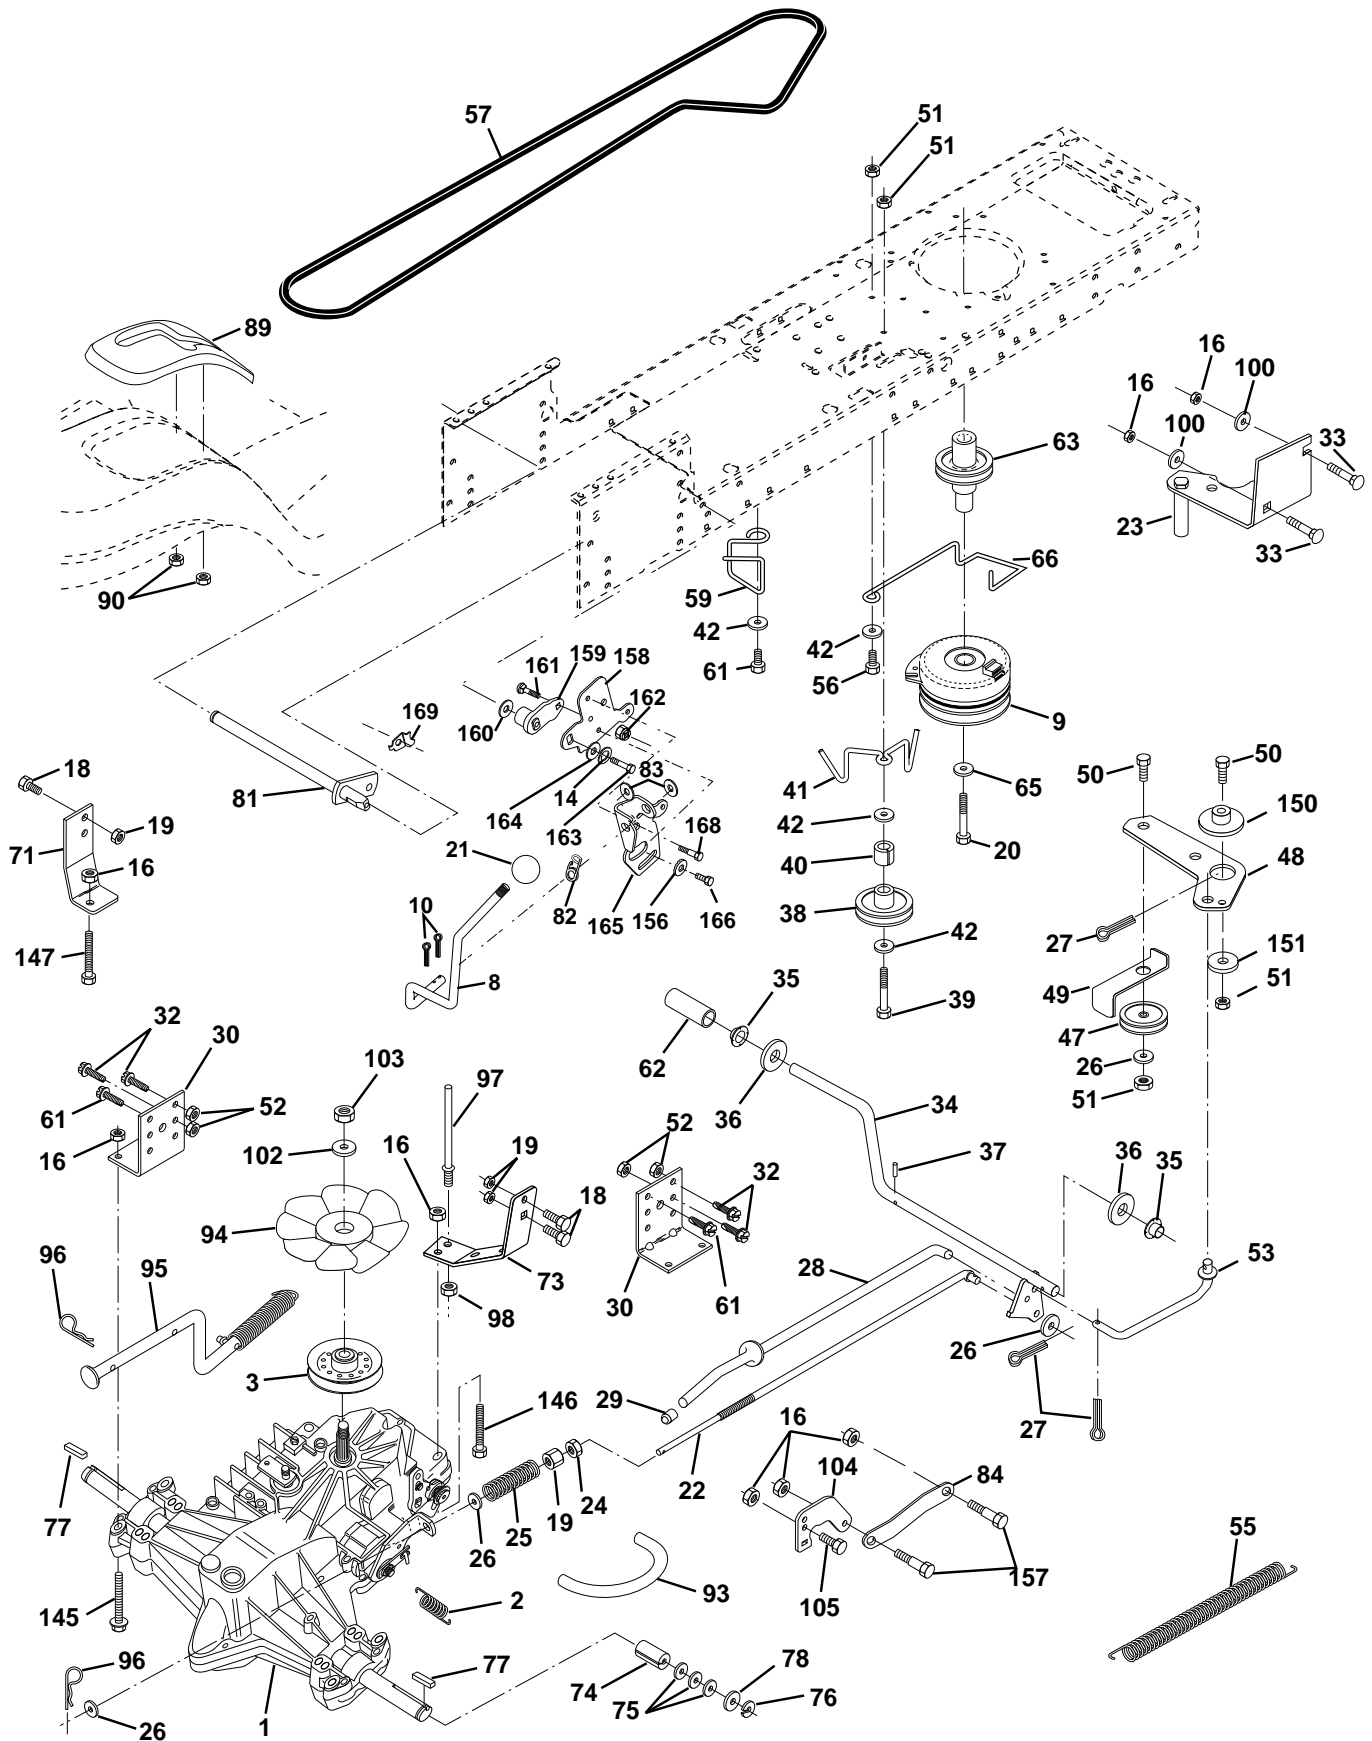

For Husqvarna Parts Call 606-678-9623 or 606-561-4983 REPAIR PARTS

TRACTOR - MODEL NO. LTH130 (954140005K), PRODUCT NO. 954 14 00-05
DRIVE

For Husqvarna Parts Call 606-678-9623 or 606-561-4983

REPAIR PARTS

TRACTOR - MODEL NO. LTH130 (954140005K), PRODUCT NO. 954 14 00-05

DRIVE

KEY NO.	PART NO.	DESCRIPTION	KEY NO.	PART NO.	DESCRIPTION
1	-----	Transaxle (See Breakdown) Hydro Gear, Model No. 319-0500	66	532154778	Keeper Belt Engine Hydro
2	532142431	Spring, Return, Brake	71	532141417	Strap Torque Lh Hydro
3	532144698	Pulley, Transaxle	73	532141418	Strap Torque Rh Hydro
8	532165866	Rod Shift Fender Adjust STLT	74	532121199	Spacer, Split
9	532145028	Clutch, Elect. EVX LT Mag 5217-2	75	532121749	Washer 25/32 x 1-1/4 x 16 Gauge
10	876020416	Pin Cotter 1/8 x 1 CAD	76	812000001	E-Ring
14	810040400	Washer Lock Hvy Helical	77	532123583	Key, Square
16	873800500	Nut Lock Hex W/Ins. 5/16-18 Unc P	78	532121748	Washer 25/32 x 1-5/8 x 16 Gauge
18	874780616	Bolt Fin Hex 3/8-16 Unc x 1 Gr. 5	81	532165595	Shaft Asm Cross Tapered 500 18"
19	873800600	Nut Lock Hex W/Wsh 3/8-16 Unc	82	532165711	Spring Torsion
20	532150280	Bolt Hex 7/16-20 x 4-1/4 Ga. 1.38	83	819171216	Washer 17/32 x 3/4 x 16 Ga.
21	532121274	Knob, Duckhead 1/2-13	84	532165816	Link Transaxle Hydr 0500
22	532145627	Rod, Brake Hydro	89	532166510	Console, Shift
23	532154978	Bracket, Asm Clutch Mtg EVX	90	532124346	Nut, Self-Thd Wsh-hd 1/4 Zinc
24	873350600	Nut	93	532142564	Line Fuel Hydro 4"
25	532106888	Spring, Brake Rod	94	532140462	Fan, Hydro 7"
26	819131316	Washer	95	532144643	Control Asm Bypass Hydro
27	876020412	Pin Cotter 1/8 x 3/4 CAD.	96	532124788	Retainer Spring 1" Zinc/Cad
28	532145204	Rod, Parking Brake	97	532144201	Keeper Belt Rh Hydro
29	532071673	Cap, Parking Brake	98	873510600	Nut Keps Hex 3/8-16 Unc
30	532130807	Bracket, Transaxle	100	819111216	Washer 11/32 x 3/4 x 16 Ga.
32	874760512	Bolt Hex Hd 5/16-18 Unc x 3/4	103	873940800	Nut Nylon Insert 1/2-20 Unf.
33	872140506	Bolt Rdhd Sqnk 5/16-18 UNC x 3/4	104	532141421	Arm, Control Hydro
34	532155071	Shaft, Foot Pedal	105	871070516	Screw Cap Hex 5/16 x 18 x 1
35	532120183	Bearing, Nylon	108	817541026	Screw Hex Wh Hd #10-24 x
36	819211616	Washer	109	532145098	Adaptor Fan Hydro LT Hyd Alum
37	532124963	Pin, Roll	145	874490540	Bolt, Hex Flghd 5/16-18 Gr. 5
38	532131494	Pulley, Idler, Flat	146	874490536	Bolt Hex Flghd 5/16-18 x 2-1/4
39	874760644	Bolt	147	874490524	Bolt Hex Flghd 5/16-18 x 1-1/2
40	532124965	Spacer, Split	150	532165850	Bushing Bellcrank Grd Drive
41	532165838	Keeper, Belt Idler	151	819133210	Washer 13/32 x 2 x 10 Ga.
42	819131312	Washer 13/32 x 13/16 x 12 Gauge	156	532166002	Washer Srrted 5/16ID x 1.125
47	532127783	Pulley, Idler, V-Groove	157	532153236	Bolt Shoulder 5/16-18 Unc - 2A
48	532154407	Bellcrank Clutch Grnd Drv Stl	158	532165589	Bracket Shift Mount
49	532123205	Retainer, Belt	159	532165494	Hub Tapered Flange Shift Lt
50	874760624	Bolt	160	819292016	Washer 29/32 x 1/4 x 16 Ga
51	873680600	Nut	161	872140406	Bolt Rdhd Sqnk 1/4-20 Unc
52	873680500	Nut Crownlock 5/16-18	162	873680400	Nut Crownlock 1/4-20 Unc
53	532105710	Link, Clutch	163	874780416	Bolt Hex Fin 1/4-20 Unc x 1 Gr 5
55	532105709	Spring, Return, Clutch	164	819091010	Washer 5/8 x 0281 x 10 Ga
56	874760620	Bolt Fin Hex 3/8-16 UNC x 1-1/4	165	532165623	Bracket Pivot Lever
57	532141416	V-Belt, Ground Drive	166	532166880	Screw 5/16-18 x 5/8
59	532140312	Keeper, Center Span	168	532165492	Bolt Shoulder 5/16-18 x .561
61	817490612	Screw Thdrol. 3/8-16 x 3/4 Ty. TT	169	532165580	Plate Fastening Cross Sh STLT/CRD
62	532124872	Cover, Pedal			
63	532145868	Pulley, Clutch Electric EVX			
65	810040700	Washer			

NOTE: All component dimensions give in U.S. inches.
1 inch = 25.4 mm.