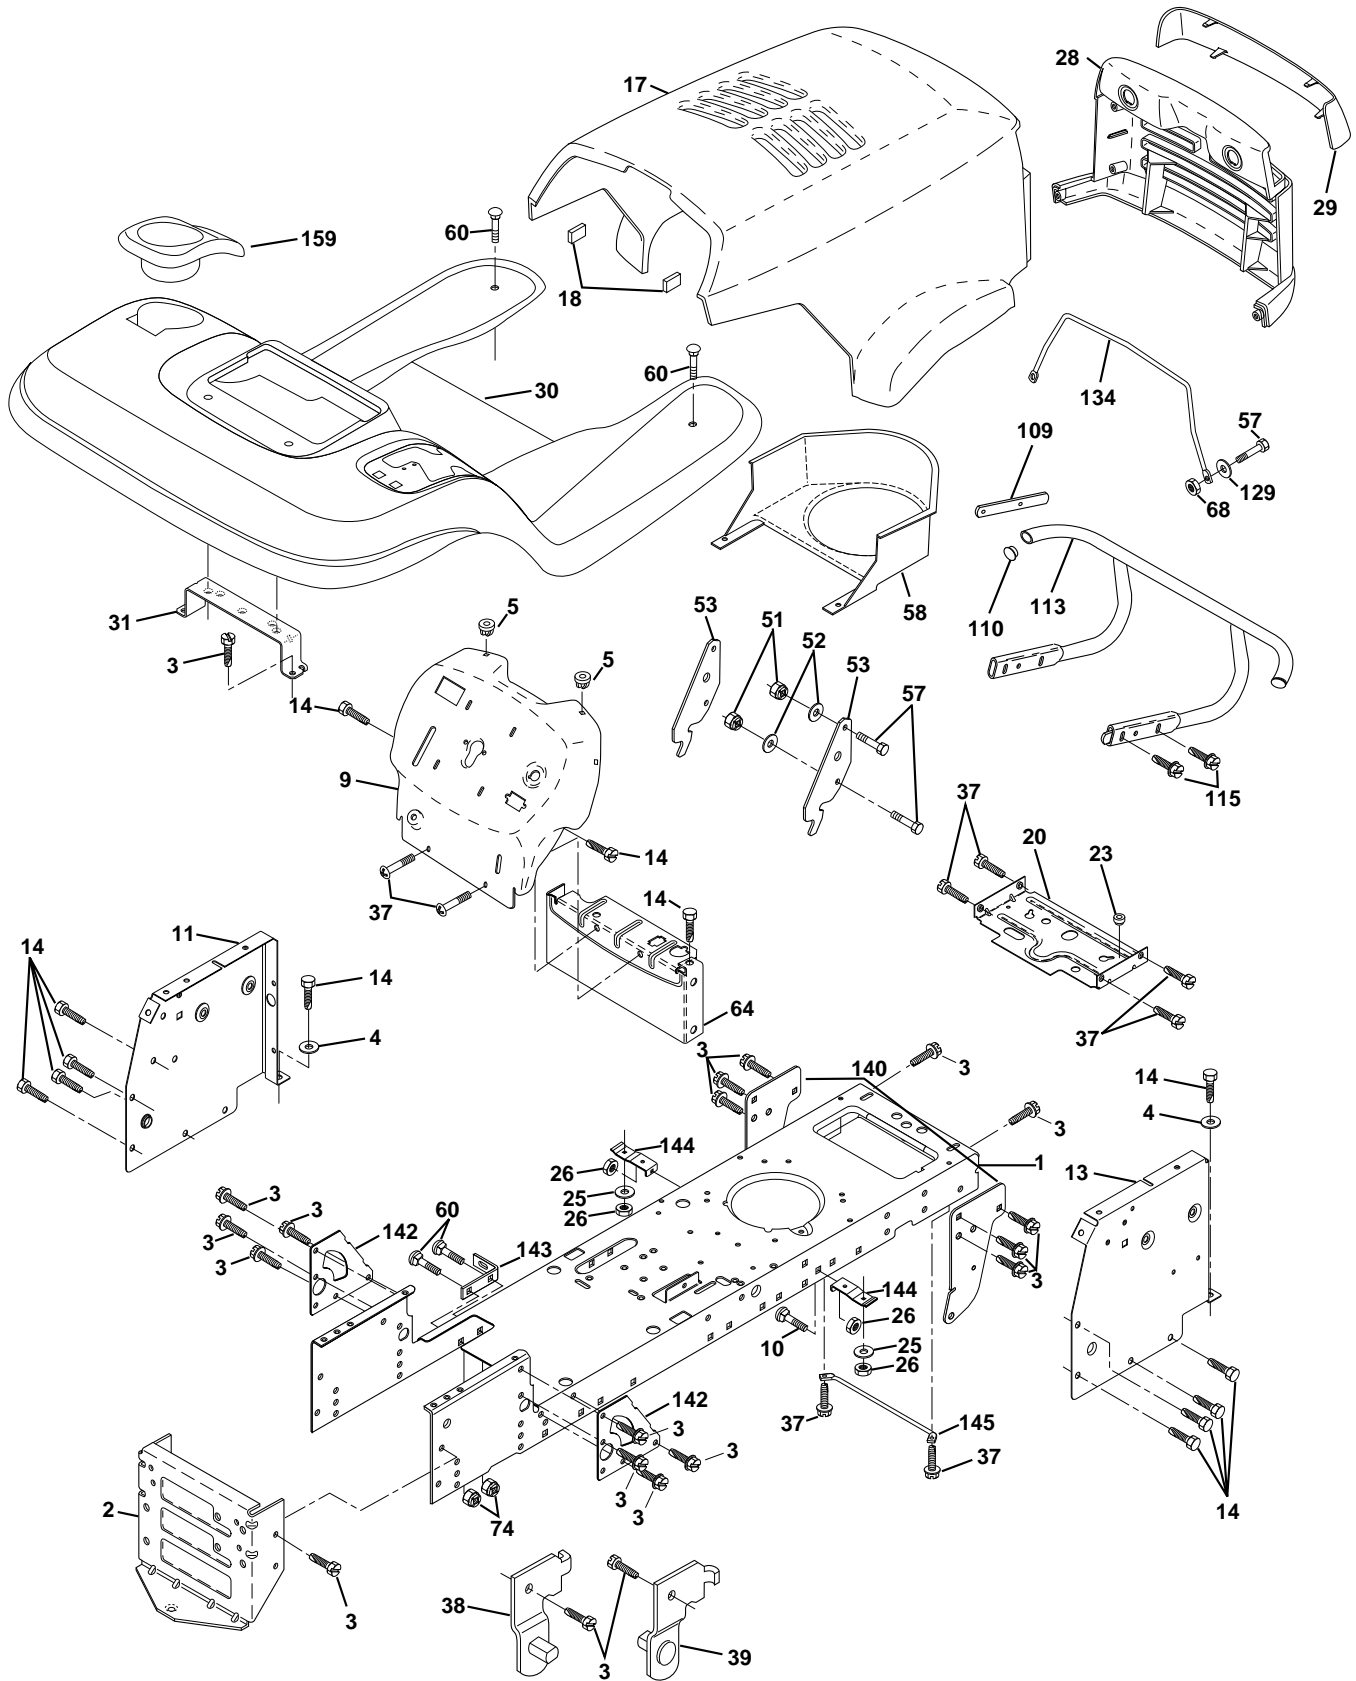

For Husqvarna Parts Call 606-678-9623 or 606-561-4983 REPAIR PARTS

TRACTOR - MODEL NO. LTH130 (954140005K), PRODUCT NO. 954 14 00-05
CHASSIS AND ENCLOSURES

For Husqvarna Parts Call 606-678-9623 or 606-561-4983

REPAIR PARTS

TRACTOR - MODEL NO. LTH130 (954140005K), PRODUCT NO. 954 14 00-05
CHASSIS AND ENCLOSURES

KEY NO.	PART NO.	DESCRIPTION
1	532165583	Chassis STL Stamping 99
2	532140356	Drawbar, Stretch
3	817490612	Screw Thdrol 3/8-16x3/4 Ty-tt
4	819131216	Washer 13/32 x 3/4 x 16 Ga.
5	532155272	Bumper Hood/Dash
9	532157409	Dash P/L M, N/AMM N/HM Grey
10	872140608	Bolt Carriage 3/8-16 x 1
11	532155927	Panel Dash Lh
13	532157262	Panel Dash Rh
14	817490608	Screw Thdrol 3/8-16x1/2 Ty-tt
17	532165378	Hood LT/PL Husqvarna
18	532126938	Bumper Hood
20	532156437	Plate Mtg Battery Fuel Tank Fr
23	532124028	Bushing
25	819131312	Washer 13/32 X 13/16 X 12 Ga
26	873800600	Nut Lock Hex W/Ins 3/8-16 Unc
28	532165379	Grille LT/PL Husqvarna
29	532165380	Lens LT/PL Husqvarna
30	532166505	Fender Footrest STLT Pnt
31	532139976	Bracket Support Fender
37	817490508	Screw Thdrol 6/16-18 x 1/2 TYT
38	532139886	Bracket, Asm. Pivot, L.H., Mower Rear
39	532139887	Bracket, Asm. Pivot, R.H., Mower Rear
51	873800400	Nut Lock Hex W/Ins 1/4-20
52	819091416	Washer 9/32 x 7/8 x 16 Ga.
53	532150067	Bracket Pnt. Pick off LT/PL Husqvarna
57	874780412	Bolt Hex 1/4-20 x 3/4
58	532150127	Air Duct Engine P/L
60	872140606	Bolt Rdhd Sqnk 3/8-16unc x 3/4
64	532154798	Dash Lower STLT
68	873510400	Nut Keps Hex 1/4-20 UNC
74	873680600	Nut Crownlock 3/8-16 UNC
109	532141461	Bracket Extension Bumper
110	532143679	Plug Plastic
113	532150300	Bumper Asm.
115	817490620	Screw Thdrol 3/8-16 x 1-1/4
129	819091016	Washer 9/32 x 5/8 x 16 Ga.
134	532160219	Rod Support Hood LT/PL Husq.
140	532158418	Bracket Suspension Front
142	532165867	Plate Reinforcement STLT
143	532154966	Bracket Swaybar Chassis
144	532154207	Bracket Pnt Footrest STLT
145	532156524	Rod Pivot Chassis/Hood
159	532166508	Cupholder Stlt Grey
--	532005479	Plug Button

NOTE: All component dimensions given in U.S. inches
1 inch = 25.4 mm