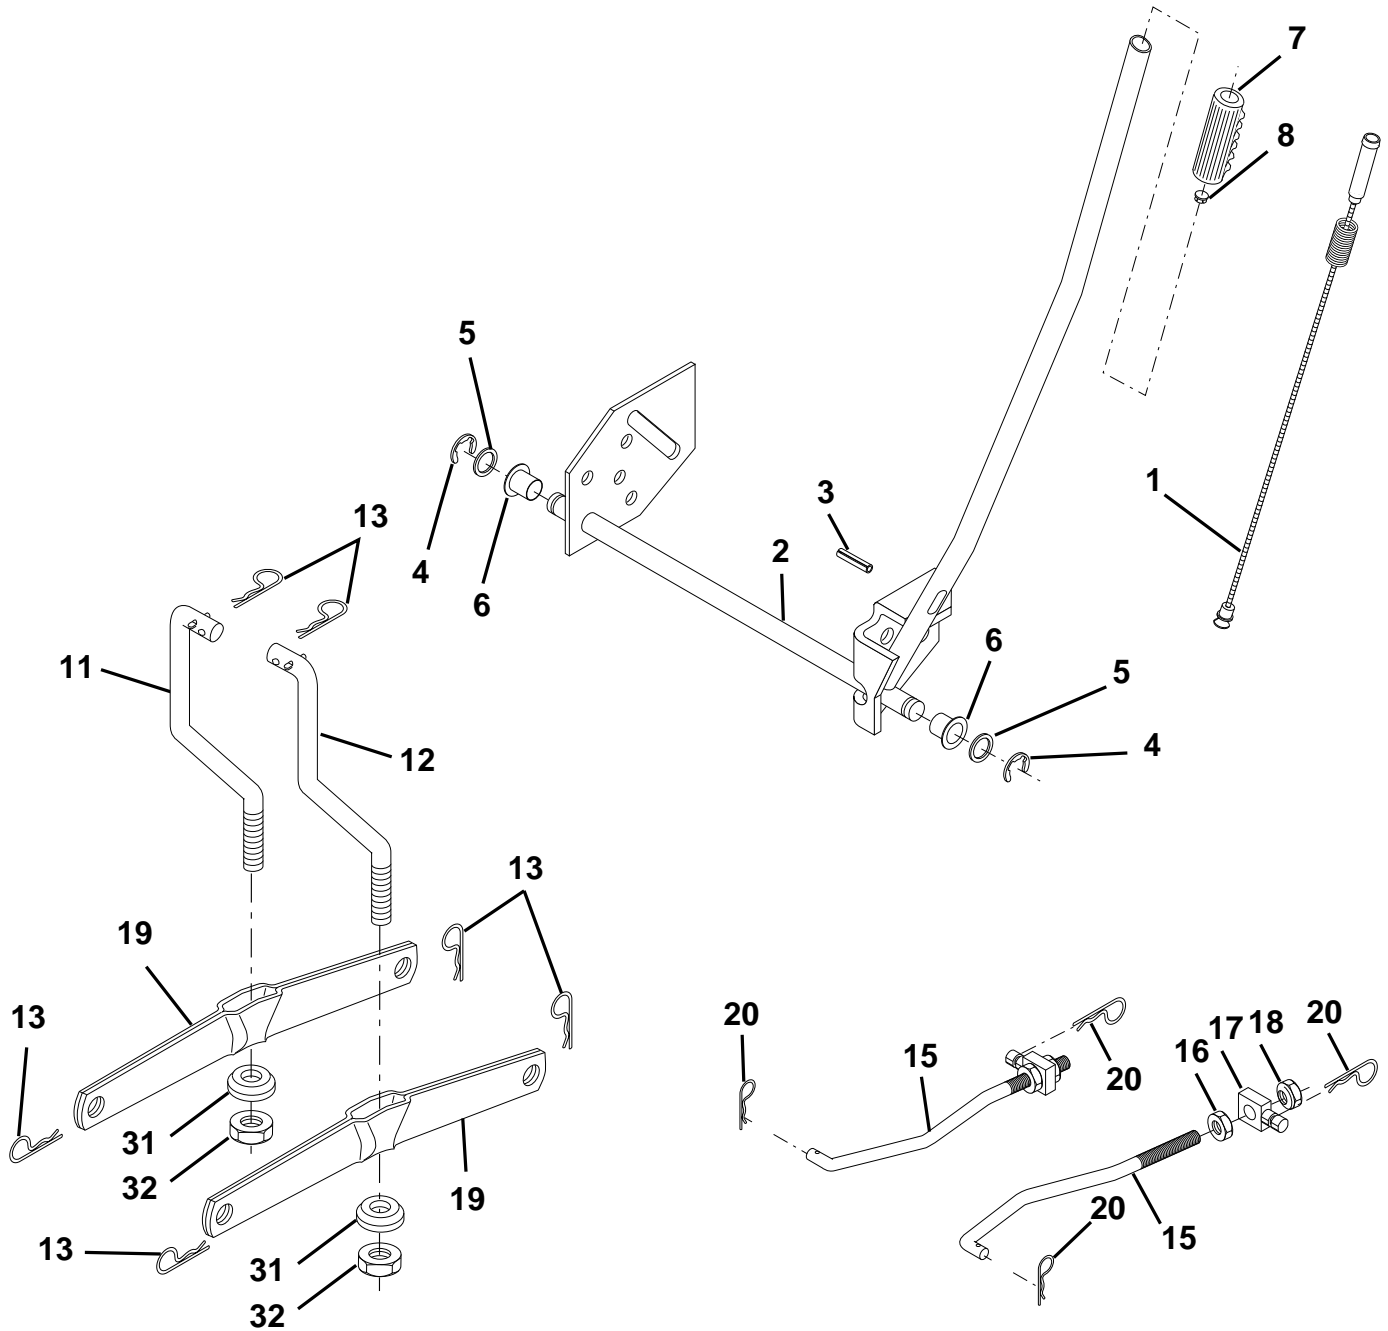

For Husqvarna Parts Call 606-678-9623 or 606-561-4983 REPAIR PARTS

TRACTOR - MODEL NO. LTH130 (954140005K), PRODUCT NO. 954 14 00-05
MOWER LIFT

For Husqvarna Parts Call 606-678-9623 or 606-561-4983

REPAIR PARTS

TRACTOR - MODEL NO. LTH130 (954140005K), PRODUCT NO. 954 14 00-05
MOWER LIFT

KEY NO.	PART NO.	DESCRIPTION
1	532159460	Wire Asm Inner W/plunger
2	532159471	Shaft Asm Lift
3	532105767	Pin Groove
4	812000002	E Ring #5133-62
5	819211621	Washer PLTD 21/32 X 1 X 21ga
6	532120183	Bearing Nylon Blk 629 Id
7	532109413	Grip Handle Bicycle
8	532124526	Button Plunger Black
11	532139865	Link Lift LH
12	532139866	Link Lift RH
13	532124670	Retainer Spring
15	532127218	Link Front
16	873350800	Nut Jam Hex 1/2-13 Unc
17	532130171	Trunnion Blk Zinc
18	873680800	Nut Crownlock 1/2-13 Unc
19	532139868	Arm Suspension Rear
20	532163552	Spring, Retainer
31	532140302	Bearing Pvt. Lift Spherical
32	873540600	Nut Crownlock 3/8-24

NOTE: All component dimensions given in U.S. inches
1 inch = 25.4 mm