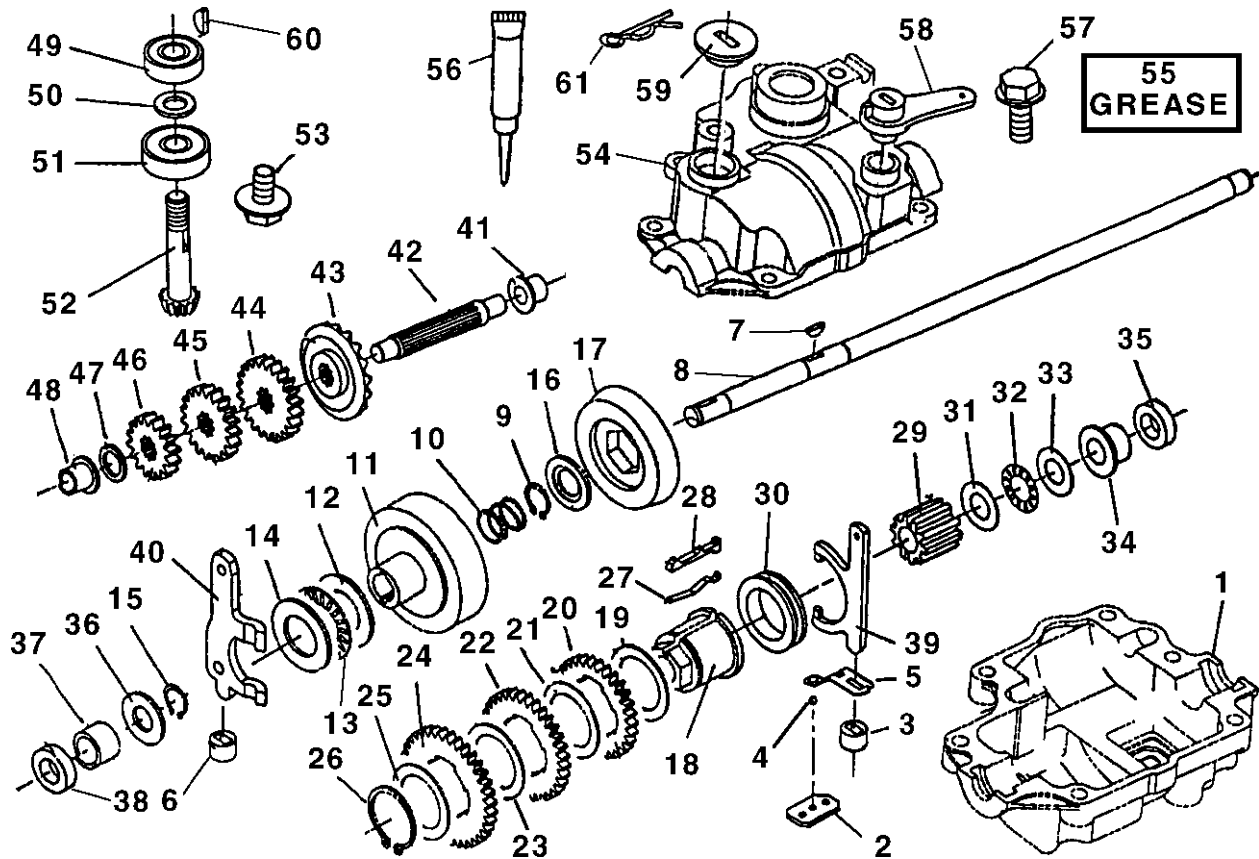

For Husqvarna Parts Call 606-678-9623 or 606-561-4983

REPAIR PARTS

ROTARY LAWN MOWER - - MODEL NO. 560sr (954140061A)

GEAR CASE ASSEMBLY 150330

KEY PART NO. NO.

DESCRIPTION

1	532148145	Case, Lower
2	532148123	Plate, Detent
3	532148118	Support, Fork, Shift
4	532148135	Ball, Detent
5	532148122	Spring, Detent
6	532148132	Support, Fork, Clutch
7	532148093	Key, Woodruff
8	532148114	Axle, Shaft
9	532148095	Ring, 12.7
10	532148109	Spring, Return
11	532148102	Cone, Cave
12	532148112	Washer, Thrust
13	532148108	Bearing, Thrust, Needle
14	532148112	Washer, Thrust
15	532148095	Ring, 12.7
16	532148096	Washer, Retainer
17	532148103	Cone
18	532148101	Collar, Shift
19	532148097	Washer
20	532148090	Gear, 3 Teeth
21	532148097	Washer
22	532148083	Gear, 3 Teeth
23	532148097	Washer
24	532148075	Gear, 3 Teeth
25	532148097	Washer
26	532148113	Ring 28
27	532148119	Spring, Shift
28	532148121	Key, Shift
29	532148098	Support, Key
30	532148115	Collar, Shift
31	532148111	Washer, Thrust 1/2
32	532148110	Bearing, Thrust, Needle

KEY PART NO. NO.

DESCRIPTION

33	532148111	Washer, Thrust 1/2
34	532148106	Bushing, Transmission 1/2
35	532148107	Seal 1/2
36	532148096	Washer, Retainer
37	532148104	Bushing, Transmission
38	532148107	Seal 1/2
39	532148116	Fork, Shift
40	532148124	Fork, Clutch
41	532148069	Bushing
42	532148065	Shaft, Reduction
43	532148066	Gear, Bevel 3 Teeth
44	532148089	Gear, Spur 2 Teeth
45	532148080	Gear, Spur 1 Tooth
46	532148072	Gear, Spur 1 Tooth
47	532148067	Washer
48	532148069	Bushing
49	532148141	Bearing, Ball 6000U
50	532148139	Washer, 10
51	532148140	Bearing, Ball 6200
52	532148137	Shaft, Input
53	532148146	Screw, Self-Tapping
54	532148144	Case, Upper
55	---	Grease
56	532148142	Sealant
57	532148147	Screw, Self-Tapping, Case
58	532148117	Arm, Shift
59	532148127	Support, Upper, Clutch
60	532148138	Key, Woodruff
61	532148133	Pin, Snap 14

NOTE: All component dimensions given in U.S. inches
1 inch = 25.4 mm