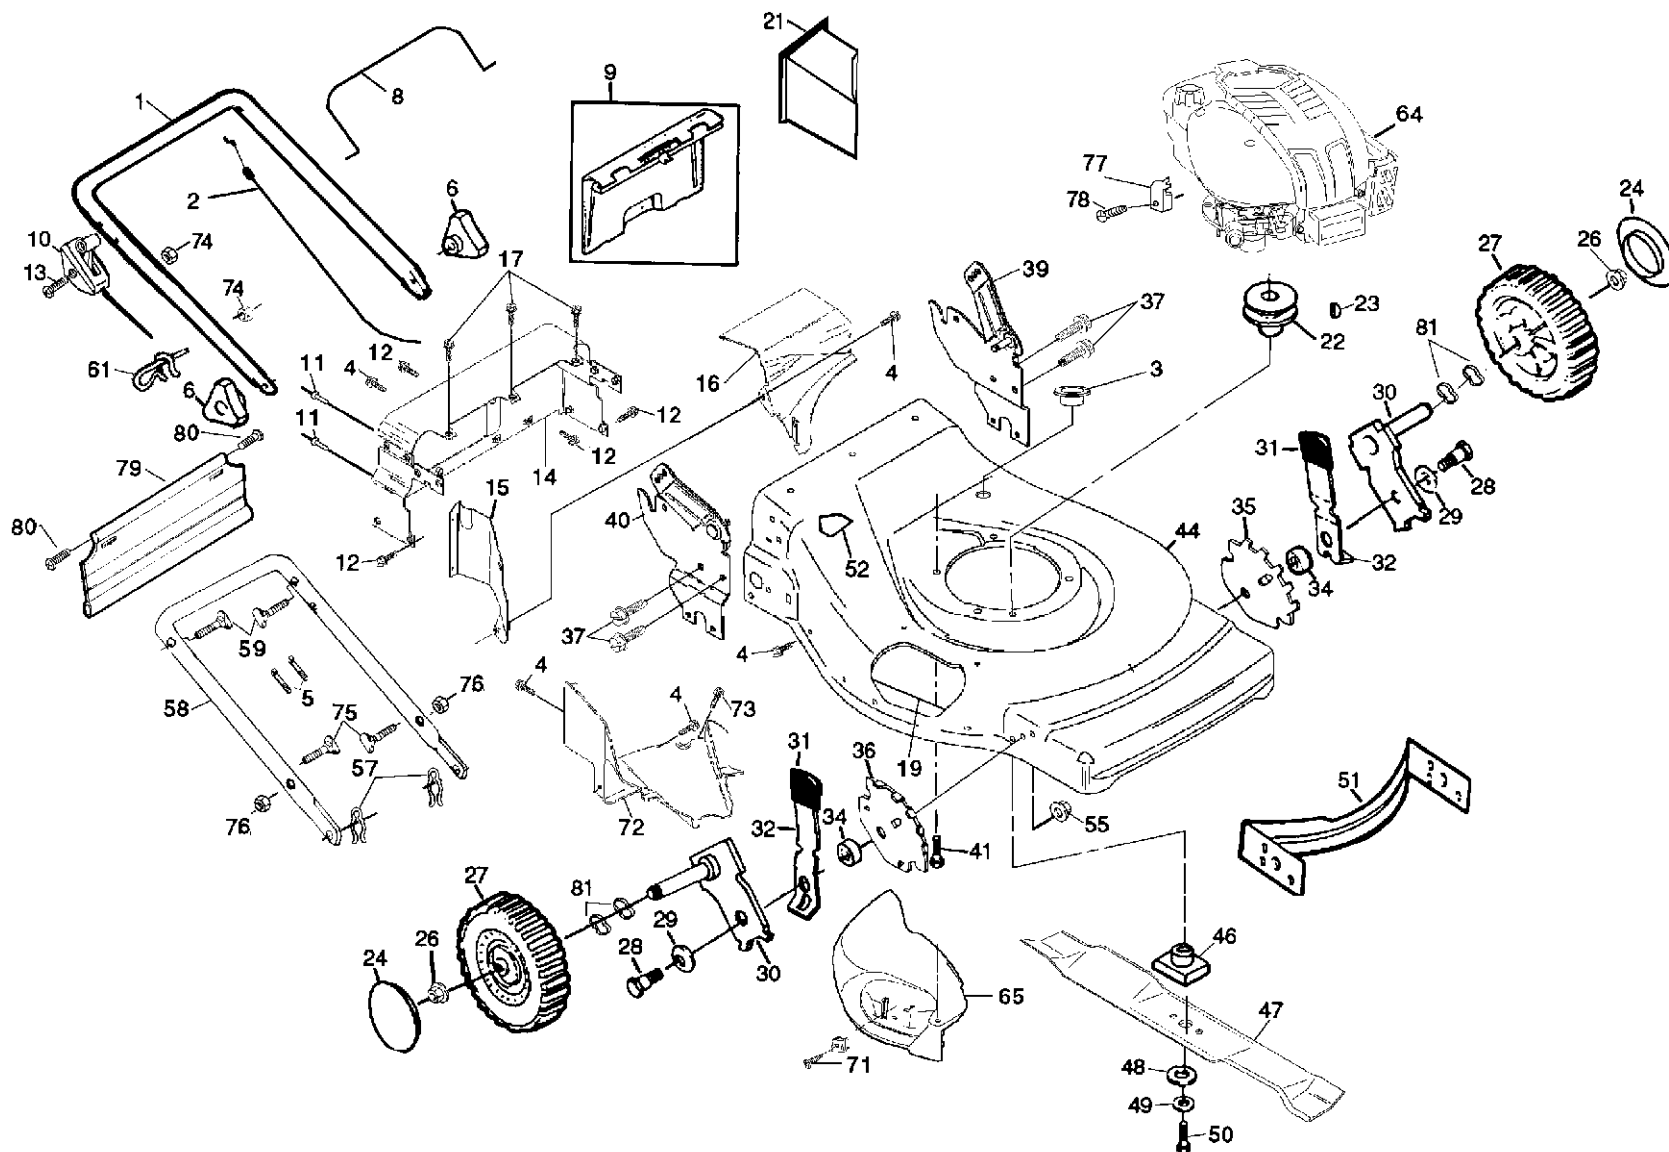

REPAIR PARTS

ROTARY LAWN MOWER - - MODEL NO. 560sr (954140061A)

16

REPAIR PARTS

ROTARY LAWN MOWER - - MODEL NO. 560sr (954140061A)

KEY NO.	PART NO	DESCRIPTION	KEY NO.	PART NO	DESCRIPTION
1	532162446	Upper Handle	37	532150078	Thread Cutting Screw 5/16-18 x 3/4
2	532149771	Engine Zone Control Cable	39	532162442	Handle Bracket Assembly (Left)
3	532145073	Grommet, Cable	40	532162441	Handle Bracket Assembly (Right)
4	532150050	Screw	41	532150406	Engine Bolt
5	532066426	Wire Tie	44	532162393	Lawn Mower Housing (Incl. Key #14,15,51 &52)
6	532087692	Handle Knob	46	532851514	Blade Adapter
8	532145641	Control Bar, Engine	47	532141443	Blade 22"
9	532151023	Rear Door Kit	48	532851074	Hardened Washer
10	532700644	Throttle Control	49	532850263	Helical Washer 3/8-24 x 1-3/8 Grd. 8
11	532128415	Pop Rivets	50	532851084	Hex Head Machine Screw 3/8-24 x 1-3/8 Grd. 8
12	532054583	Hex Tapping Screw 1/4-20 x 1/2	51	532138871	Front Baffle
13	532059935	Screw	52	532107339	Danger Decal
14	532162438	Back Plate	55	532751592	Locknut 3/8-16
15	532153827	Side Baffle	57	532051793	Hairpin Cotter
16	532153824	Discharge Baffle	58	532162445	Lower Handle
17	532149027	Truss Head Tapping Screw 1/4-20 x 1/2	59	532131959	Handle Bolt
19	532155061	Baffle Plate	61	532132001	Rope Guide
21	532150099	Mulcher Plug	64	-----	Engine - Model No. 121602
22	532084596	Engine Pulley	65	532162358	Door
23	532087677	Hi-Pro Key #505	71	532141841	Screw
24	532157008	Hubcap	72	532145062	Baffle/Belt Cover
26	532083923	Nut, Hex Flange	73	817411312	Screw
27	532750550	Wheel & Tire Assembly	74	532063601	Locknut
28	532142748	Shoulder Bolt 3/8-16	75	532150502	Bolt
29	532062335	Belleville Washer	76	873990500	Nut
30	532151254	Axle Arm Assembly	77	532111190	Cable Clamp
31	532701037	Selector Knob	78	532083816	Screw
32	532125066	Selector Spring	79	532140540	Rear Skirt
34	532146630	Spacer	80	532088652	Screw
35	532800368	Wheel Adjusting Bracket (Left)	81	532057143	Wave Washer
36	532800370	Wheel Adjusting Bracket (Right)	--	532162421	Owner's Manual (English/French)