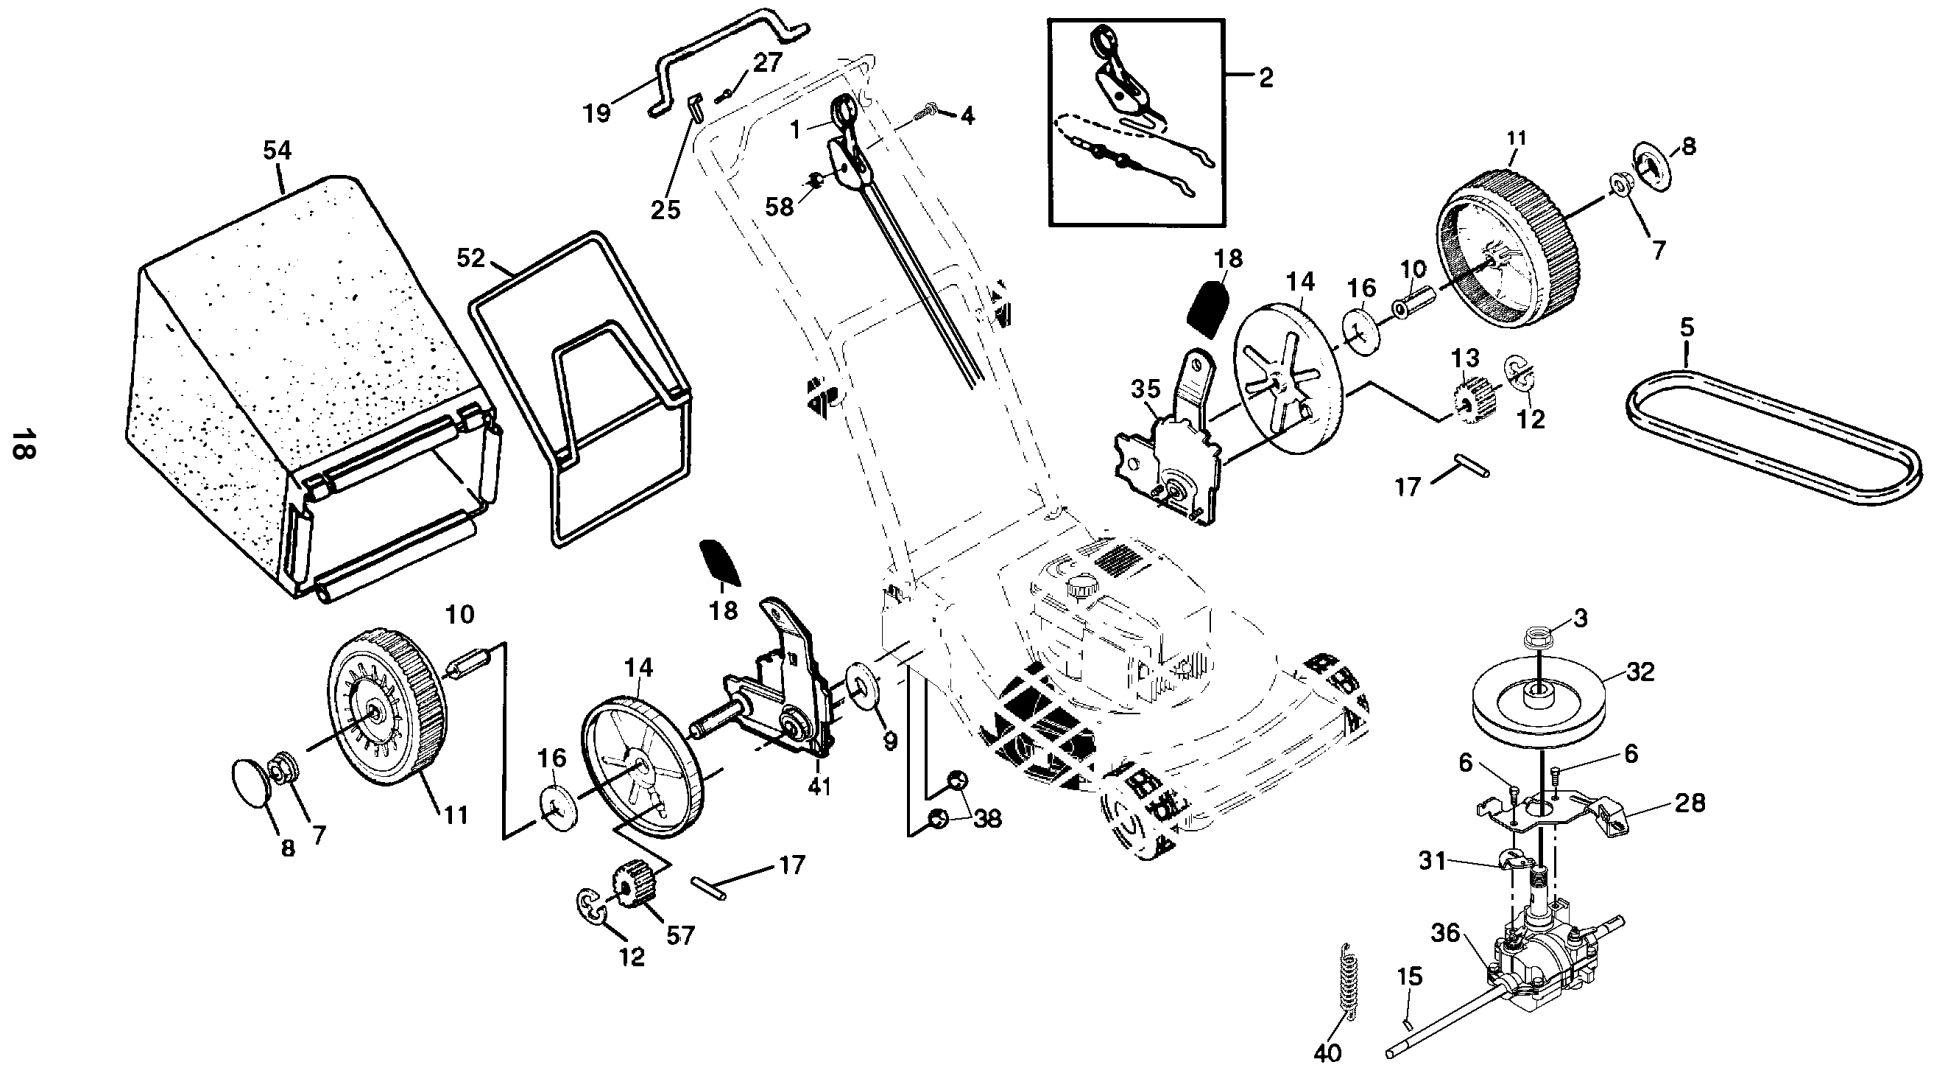

REPAIR PARTS

ROTARY LAWN MOWER - - MODEL NO. 560sr (954140061A)

REPAIR PARTS

ROTARY LAWN MOWER - - MODEL NO. 560sr (954140061A)

19

KEY NO.	PART NO.	DESCRIPTION
1	532162716	Drive Control
2	532147715	Drive Head Kit
3	873031000	Nut, Metric
4	532144929	Screw 1/4-20
5	532150327	V-Belt
6	532146315	Screw
7	532145212	Nut, Hex Flange
8	532157008	Hubcap
9	532057079	Washer
10	532088446	Nylon Bushing
11	532162399	Wheel & Tire Assembly
12	812000058	E-Ring
13	532850017	Pinion, L.H.
14	532088080	Dust Cover
15	532145354	Pin, Spring Thrust
16	532067725	Washer 1/2 x 1-1/2 x .134

KEY NO.	PART NO.	DESCRIPTION
17	532851980	Drive Pin
18	532701037	Selector Knob
19	532162715	Control Bar, Drive
25	532162868	Upstop Bracket
27	532750097	Screw #10-24 x 1/2
28	532153822	Bracket, Gearcase
31	532153823	Lever, Clutch
32	532150326	Drive Pulley
35	532162420	Wheel Adjuster Assembly (Left)
36	532150330	Gear Case Assembly
38	532063601	Hex Locknut 1/4-20
40	532144902	Spring, Belt Tension
41	532162419	Wheel Adjuster Assembly (Right)
52	532088614	Catcher Frame
54	532800386	Grassbag Assembly
57	532850016	Pinion, R.H.
58	532751152	Nut