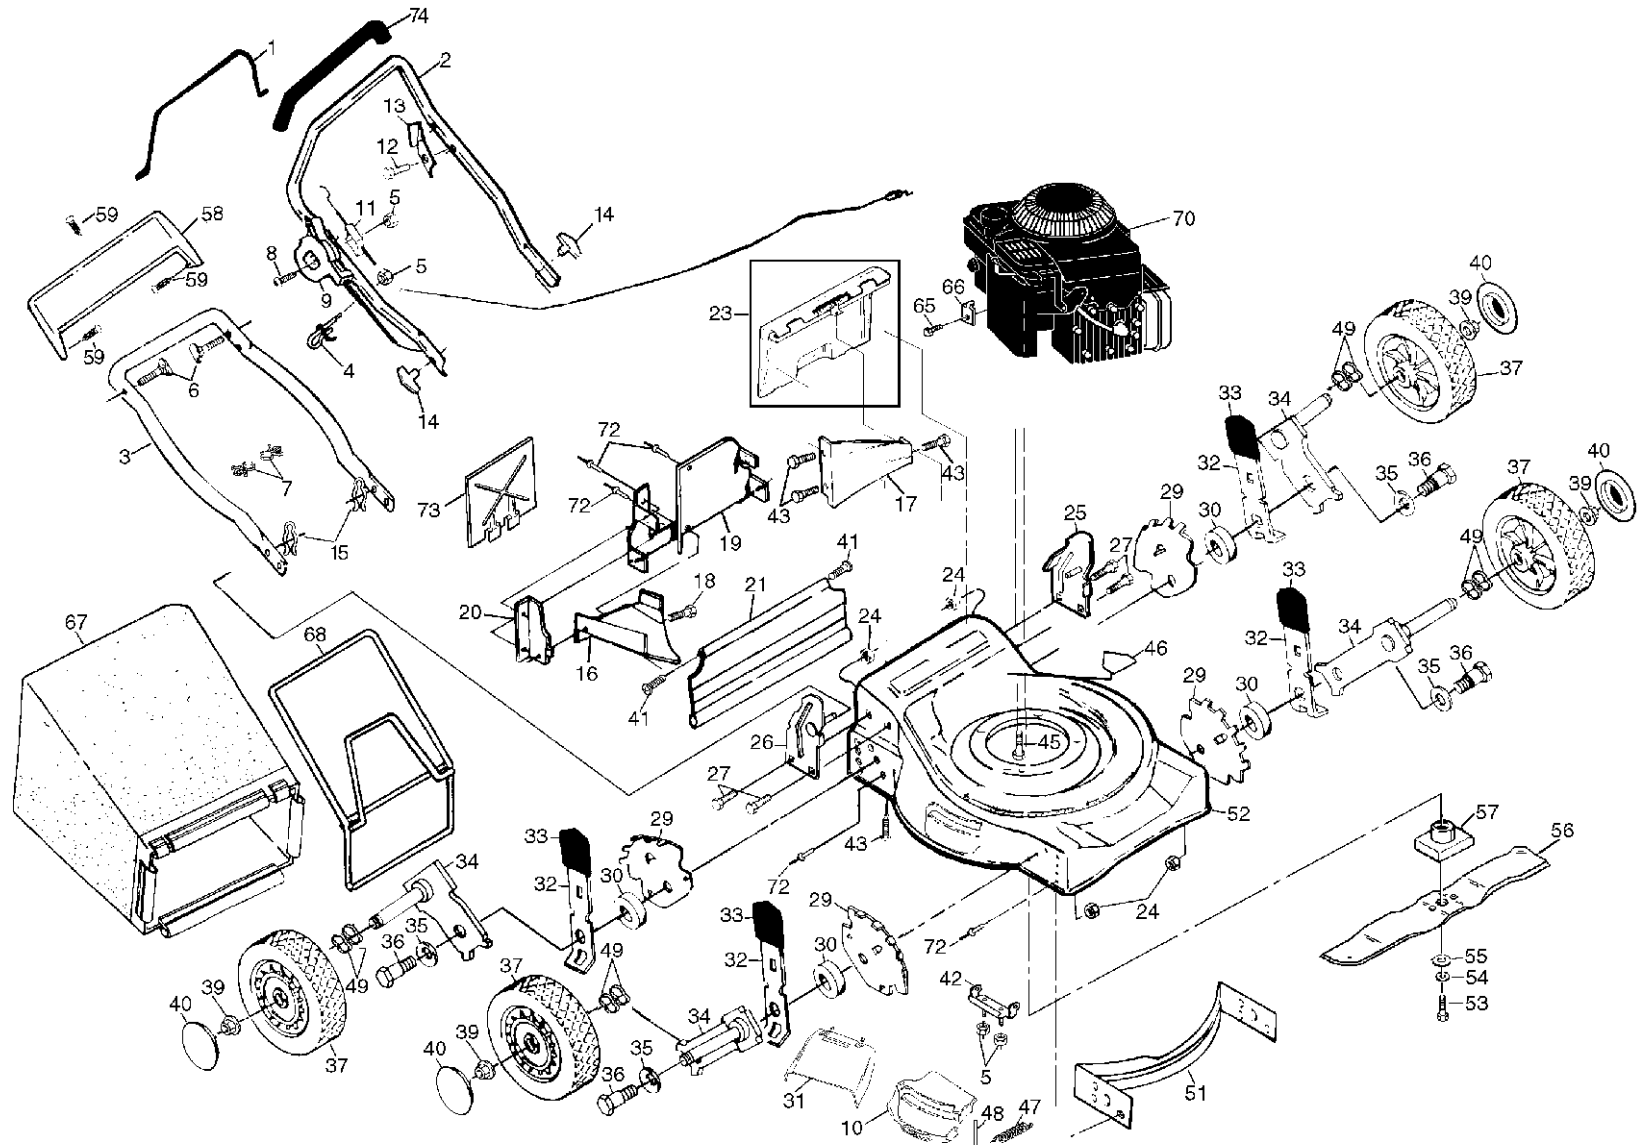

REPAIR PARTS

REAR BAGGER ROTARY MOWER MODEL NO. H51 (954140045A)

14

REPAIR PARTS

REAR BAGGER ROTARY MOWER MODEL NO. H51 (954140045A)

15

KEY NO.	PART NO.	DESCRIPTION	KEY NO.	PART NO.	DESCRIPTION
1	532850735	Control Bar	37	532750550	Wheel Assembly
2	532150041	Upper Handle	39	532083923	Flanged Locknut
3	532157082	Lower Handle	40	532157008	Hubcap
4	532132001	Rope Guide	41	532088652	Hinge Screw
5	532063601	Locknut 1/4-20	42	532147775	Hinge Bracket
6	532131959	Handle Bolt	43	532054583	Hex Tapping Screw 1/4-20 x 1/2
7	532151517	Cable Clips	45	532150406	Hex Head Thread Rolling Screw 3/8-16 x 1
8	532144929	Hex Washer Head Screw 1/4-20 x 2-1/8	46	532107339	Danger Decal
9	532700417	Throttle Control	47	532152186	Hinge Spring
10	532150654	Combi-cut Door	48	532147286	Hinge Rod
11	532130861	Engine Zone Control Cable	49	532057143	Wave Washer
12	532750097	Hex Washer Head Screw #10-24 x 1/2	51	532144961	Front Baffle
13	532125162	Up-Stop Bracket	52	532154697	Housing Assembly (Incl. Ref. #46)
14	532136376	Handle Knob	53	532851084	Hex Head Screw 3/8-24 x 1-3/8 Grd. 8
15	532051793	Hairpin Cotter	54	532850263	Helical Lockwasher
16	532125378	Discharge Baffle	55	532851074	Hardened Washer
17	532125035	Rear Baffle	56	532145106	20" Blade
18	532150050	Hex Head Screw #10-24 x 1/2	57	532850977	Blade Adapter
19	532138865	Back Plate	58	532157070	Trim Plate
20	532138866	Side Baffle	59	532701477	Push-in Fastener
21	532140657	Rear Skirt	65	532083816	Screw #10 x 5/8
23	532147613	Rear Door Assembly Kit (Incl. Ref. # 58)	66	532213146	* Cable Clamp
24	532751592	Locknut 3/8-16	67	532800386	Grass Bag
25	532153030	Handle Bracket Assembly (Left)	68	532088614	Catcher Frame
26	532153029	Handle Bracket Assembly (Right)	70	-----	* Engine - Briggs & Stratton, Model No. 12H802
27	532150078	Screw 5/16-18 x 3/4	72	532128415	Pop Rivet
29	532139901	Wheel Adjusting Bracket	73	532142167	Mulcher Plate
30	532146630	Spacer	74	532155890	Handle Grip
31	532150653	Clip-on Discharge Guard	--	532157090	Combi-cut Decal
32	532141730	Selector Spring	--	532159298	Owners Manual (English/French)
33	532701037	Selector Knob			
34	532149857	Axle Arm Assembly			
35	532062335	Belleville Washer			
36	532142748	Shoulder Bolt 3/8-16			

*These parts must be purchased through an authorized Briggs and Stratton dealer.