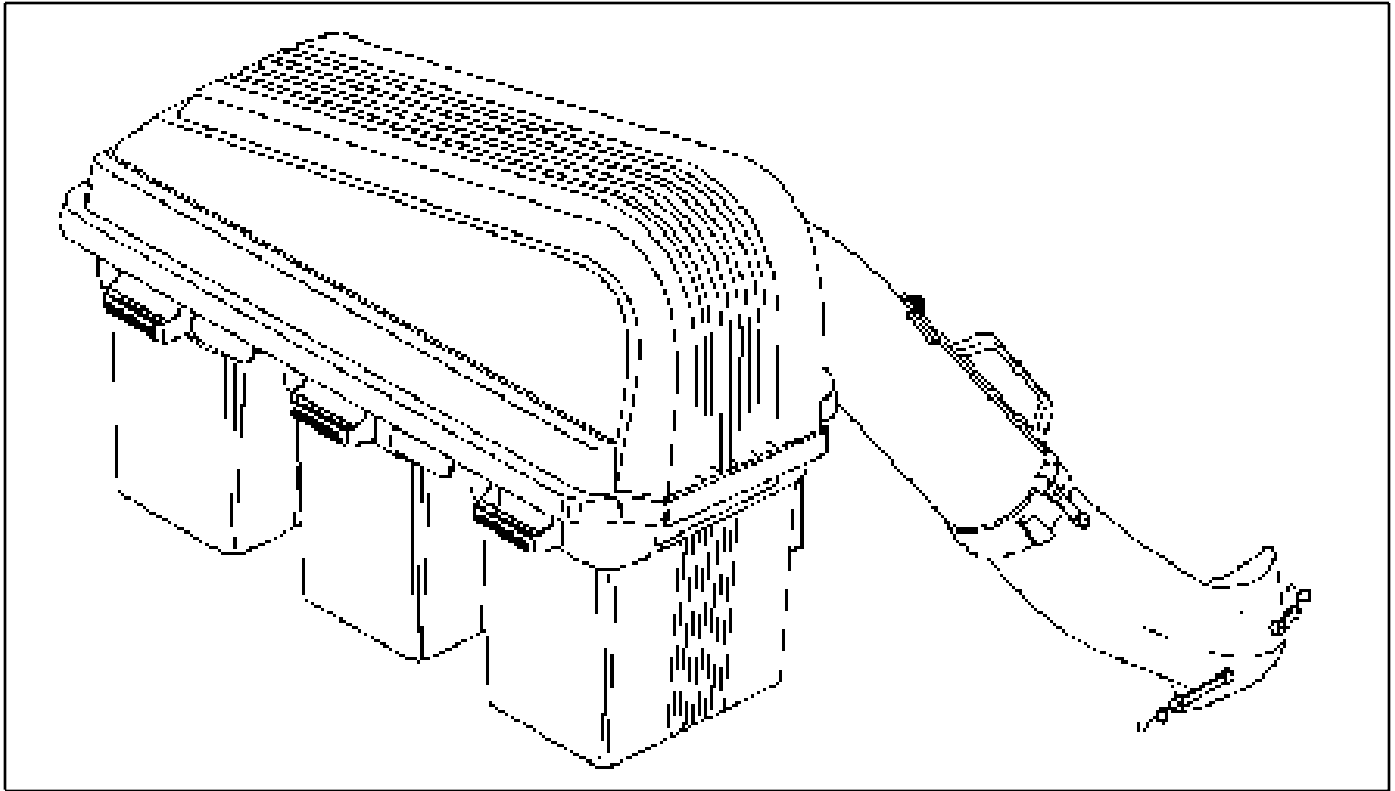

For Husqvarna Parts Call 606-678-9623 or 606-561-4983

Husqvarna

CG 46

1.1997
PARTS LISTING

954040607a