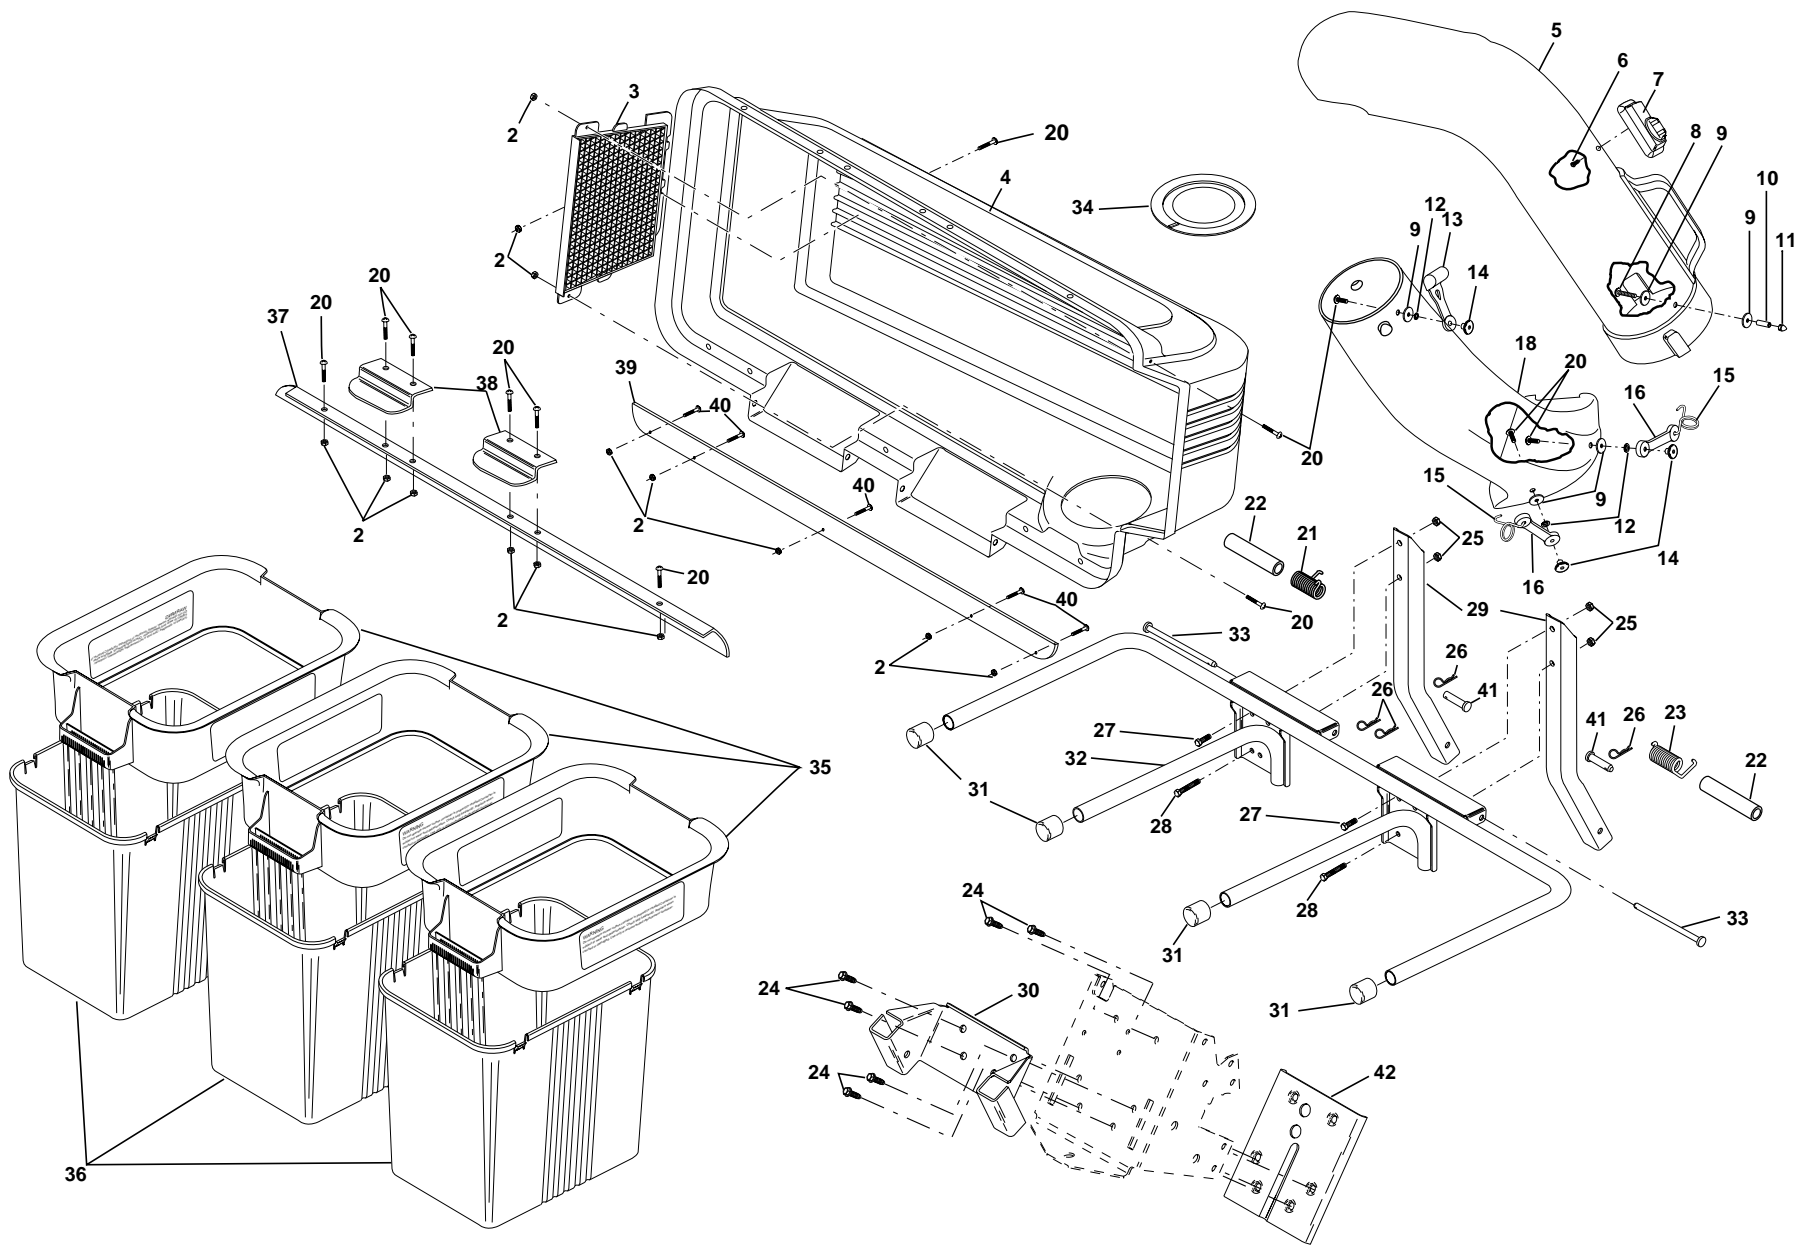

For Husqvarna Parts Call 606-678-9623 or 606-561-4983

REPAIR PARTS/PIÈCES DE RECHANGE

GRASS CATCHER - MODEL NUMBER 954040607A / RAMASSE-HERBE - NUMÉRO DE MODÈLE 954040607A

14

www.mymowerparts.com