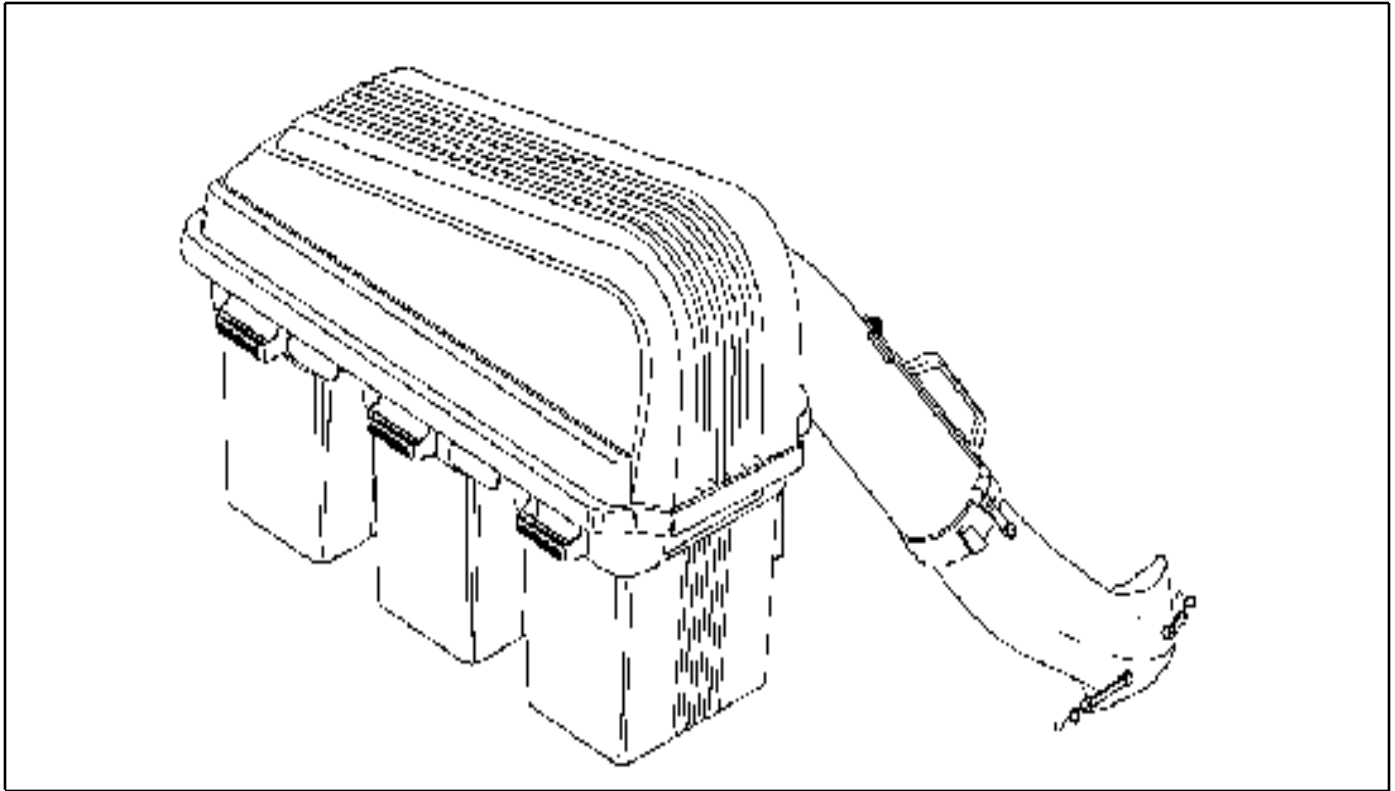

CL 46

1.1997 PARTS LISTING

954040606a