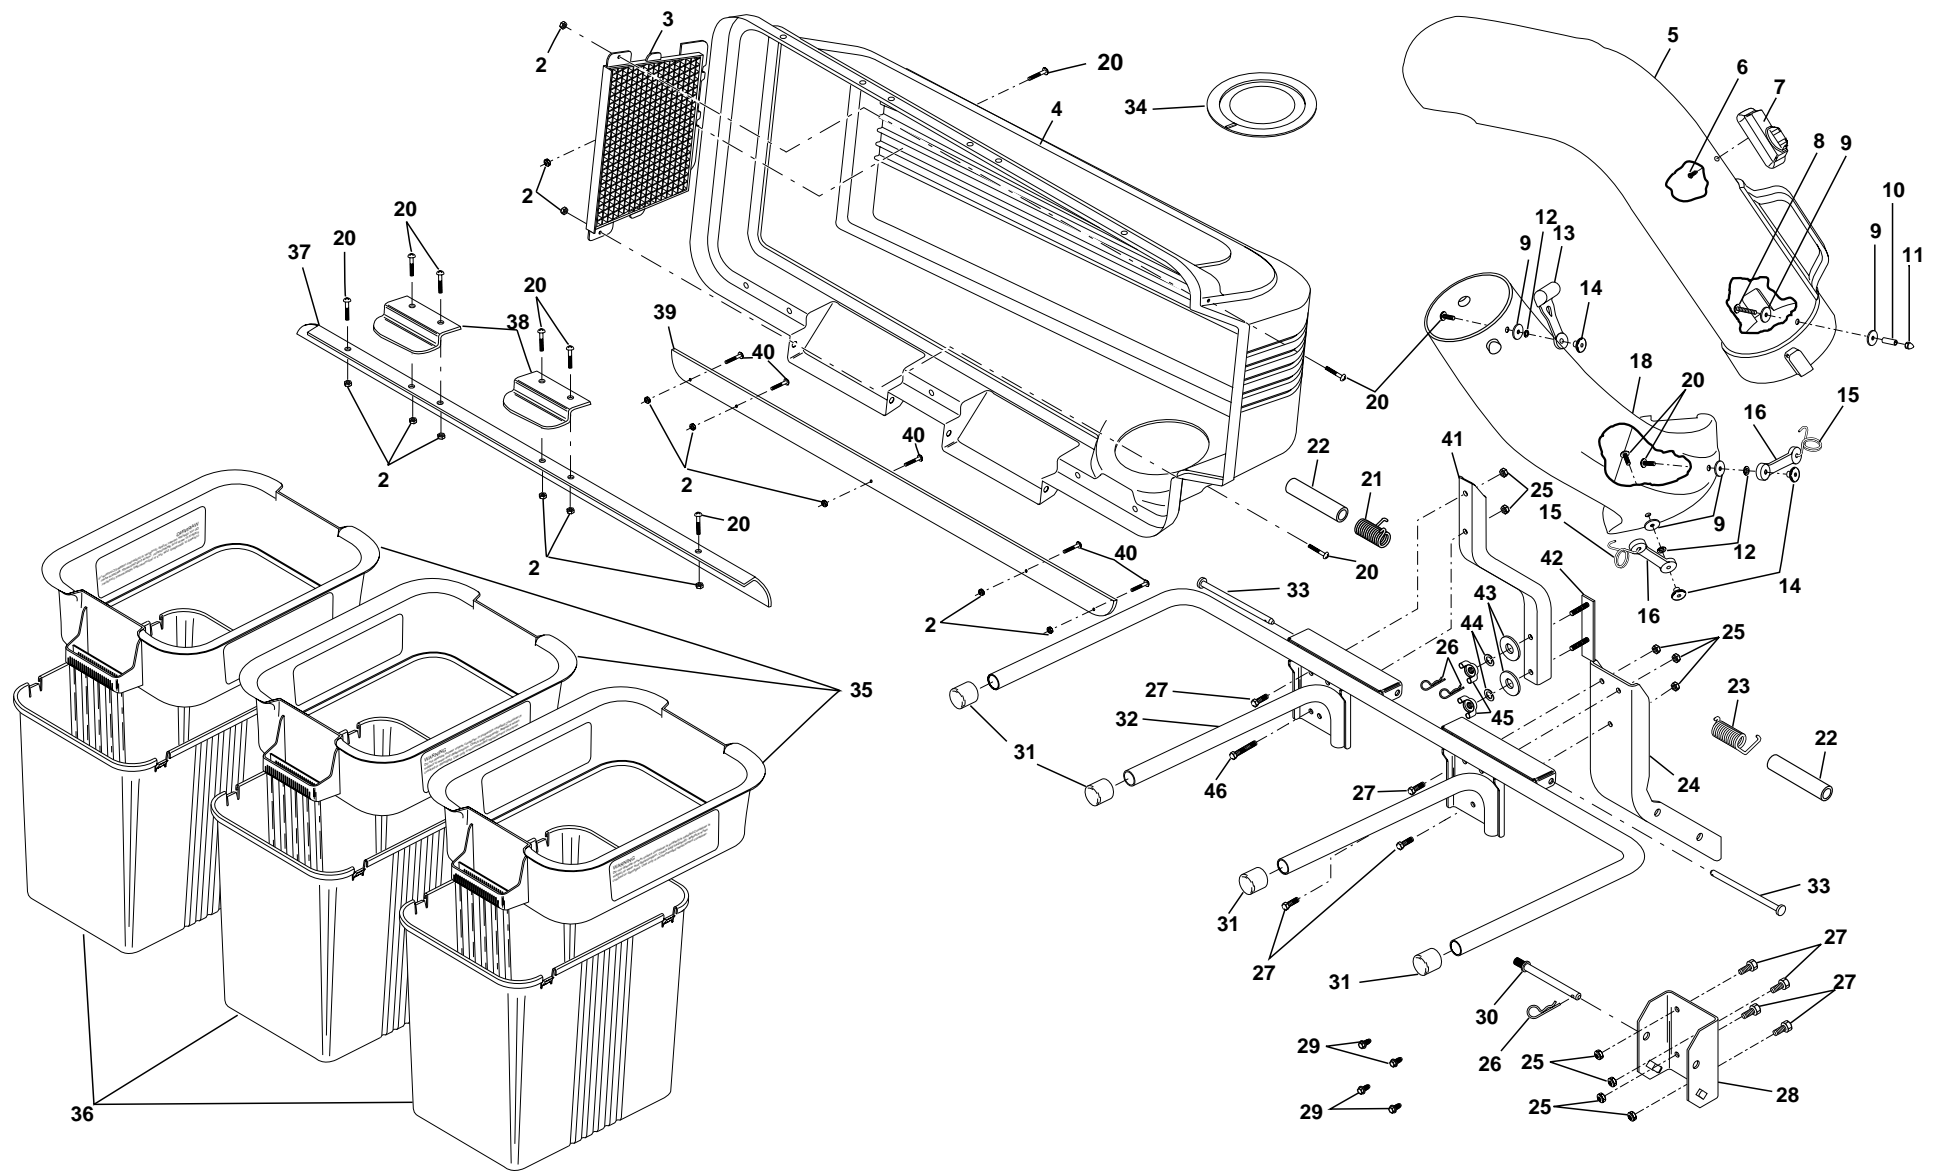

16

www.mymowerparts.com

REPAIR PARTS / PIÈCES DE RECHANGE

GRASS CATCHER - MODEL NUMBER 954040606A / RAMASSE-HERBE - NUMÉRO DE MODÈLE 954040606A

17

KEY NO.	PART NO.	DESCRIPTION	KEY NO.	PART NO.	DESCRIPTION
2	532069180	Nut, Crownlock #10-24	29	817490508	Screw 5/16-18 x 1/2
3	532127533	Screen, Cover			Hex, Self Tapping
4	532134678	Cover	30	532131137	Pin, Support Post
5	532126840	Chute, Upper	31	532134496	Plug, Tubing End
6	818021008	Screw, Special #10-14x1/2			
7	532140572	Dump Bag Indicator	32	532134639	Bagger, Frame
8	532087175	Screw, #10-24 x 1-1/8	33	532128600	Pin, Hinge
9	819061216	Washer 3/16x3/4x16 Ga.	34	532127534	Gasket, Cover
10	532007206	Spacer, Split	35	532129585	Container, Top
11	532060867	Nut, Acorn #10-24	36	532129586	Container, Bottom
12	810071000	Washer, lock	37	532134637	Seal, Cover
13	532109808	Latch, Chute	38	532130895	Latch Handle, Cover
14	532125004	Nut, Weld			
15	532130760	Latch, Hook	39	532139854	Strip, Seal
16	532130759	Rubber, Latch	40	871141008	Screw #10-24 x 1/2
18	532145578	Chute, Lower	41	532156006	Bagger, Support Tube
20	871161010	Screw #10-24 x 5/8			
21	532132796	Spring, Cover L.H. (black)	42	532145186	Reinforcement Plate
22	532133235	Spacer, Cover	43	819112410	Washer 11/32x1.5x10 Ga.
23	532132983	Spring, Cover R.H. (gray)	44	810040500	Washer, lock
24	532126813	Post, Support	45	532128638	Nut, Wing
25	532063124	Locknut 5/16 x 18	46	874760536	Bolt, Hex 5/16-18 x 2-1/4
26	532124670	Spring, Retainer	--	532104419	Bag, 3.0 mil. 30 Gallon
27	874760512	Bolt, Hex 5/16-18 x 3/4			
28	532130889	Bracket, Mounting			
					Trash (not included with bagger)
			--	532155945	Owner's Manual