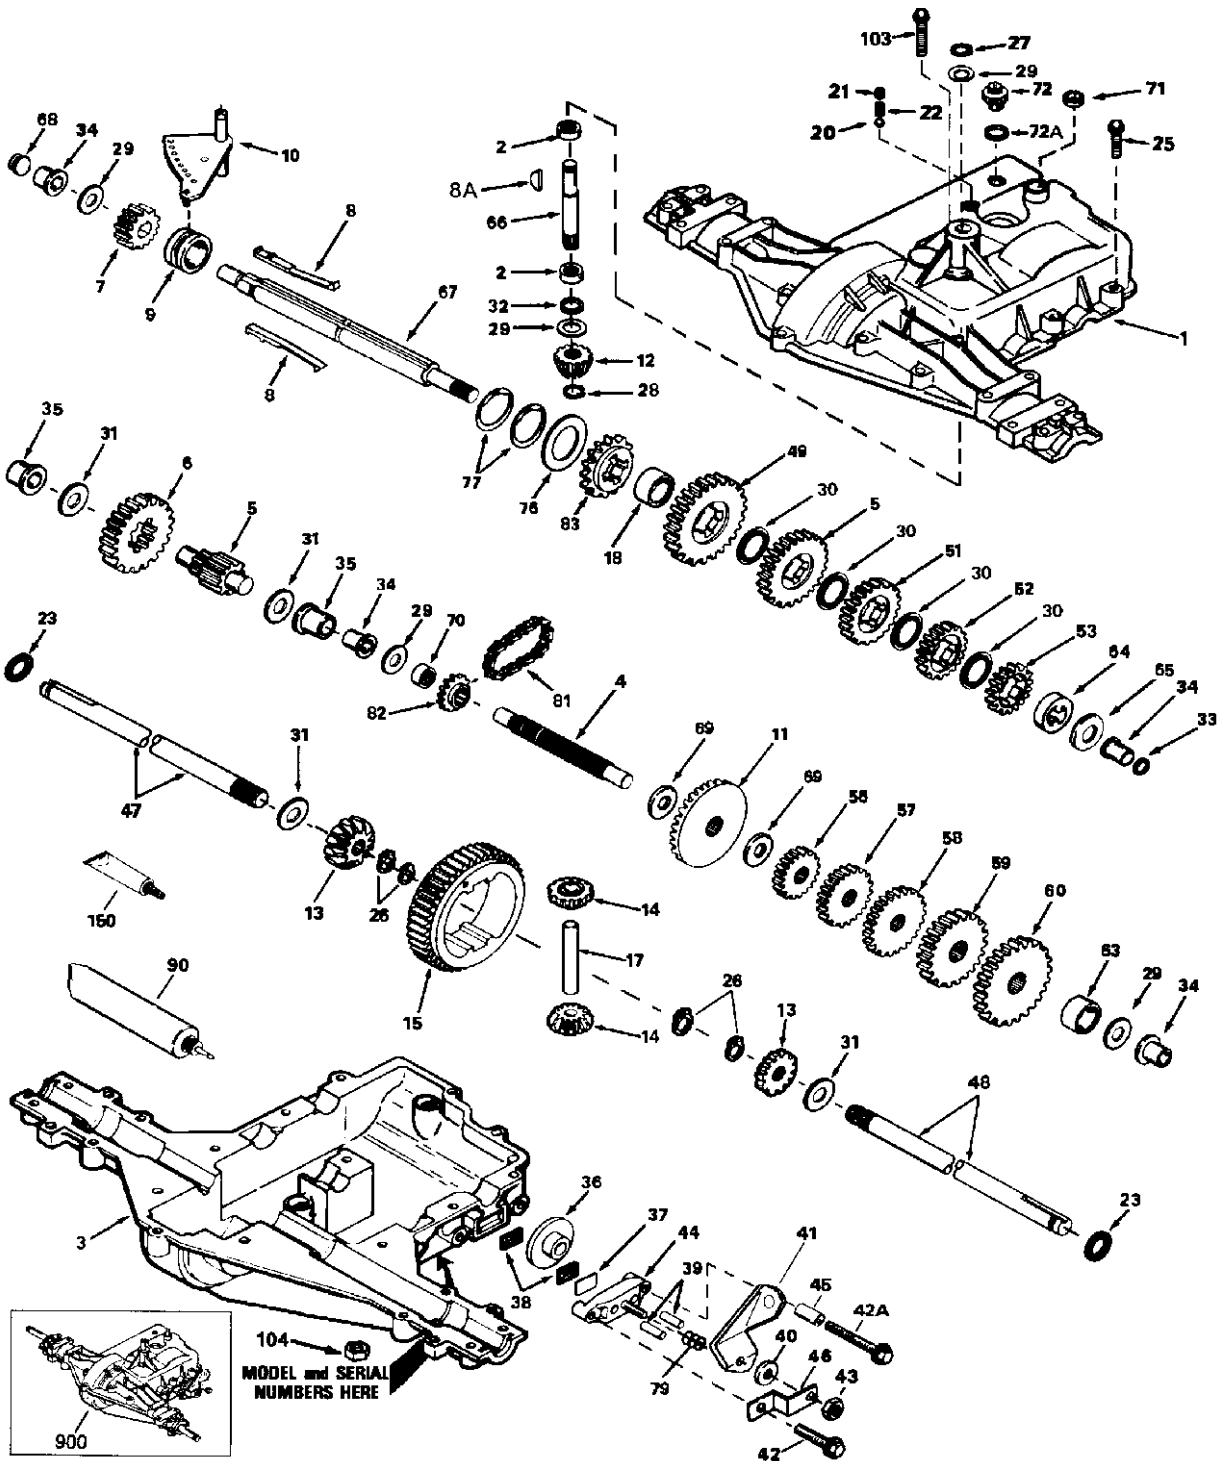

For Husqvarna Parts Call 606-678-9623 or 606-561-4983

REPAIR PARTS

TRACTOR - MODEL NO. LT120 (954140002B), PRODUCT NO. 954 14 00-02
MOWER LIFT

KEY NO.	PART NO.	DESCRIPTION
1	532159460	Wire Asm Inner W/plunger LT
2	532159471	Shaft Asm Lift
3	532105767	Pin Groove
4	812000002	E Ring #5133-62
5	819211621	Washer PLTD 21/32 X 1 X 21ga
6	532120183	Bearing Nylon Blk 629 Id
7	532109413	Grip Handle Bicycle
8	532124526	Button Plunger Black
11	532139865	Link Lift LH
12	532139866	Link Lift RH
13	532124670	Retainer Spring
15	532127218	Link Front
16	873350800	Nut Jam Hex 1/2-13 Unc
17	532130171	Trunnion Blk Zinc
18	873800800	Nut Lock W/wsh 1/2-13unc
19	532139868	Arm Suspension Rear
20	532124660	Spring, Retainer
31	532140302	Bearing Pvt. Lift Spherical
32	873540600	Nut Crownlock 3/8-24

NOTE: All component dimensions given in U.S. inches
1 inch = 25.4 mm

For Husqvarna Parts Call 606-678-9623 or 606-561-4983 REPAIR PARTS

TRACTOR - MODEL NO. LT120 (954140002B), PRODUCT NO. 954 14 00-02
PEERLESS TRANSAXLE - MODEL NUMBER 930-054A