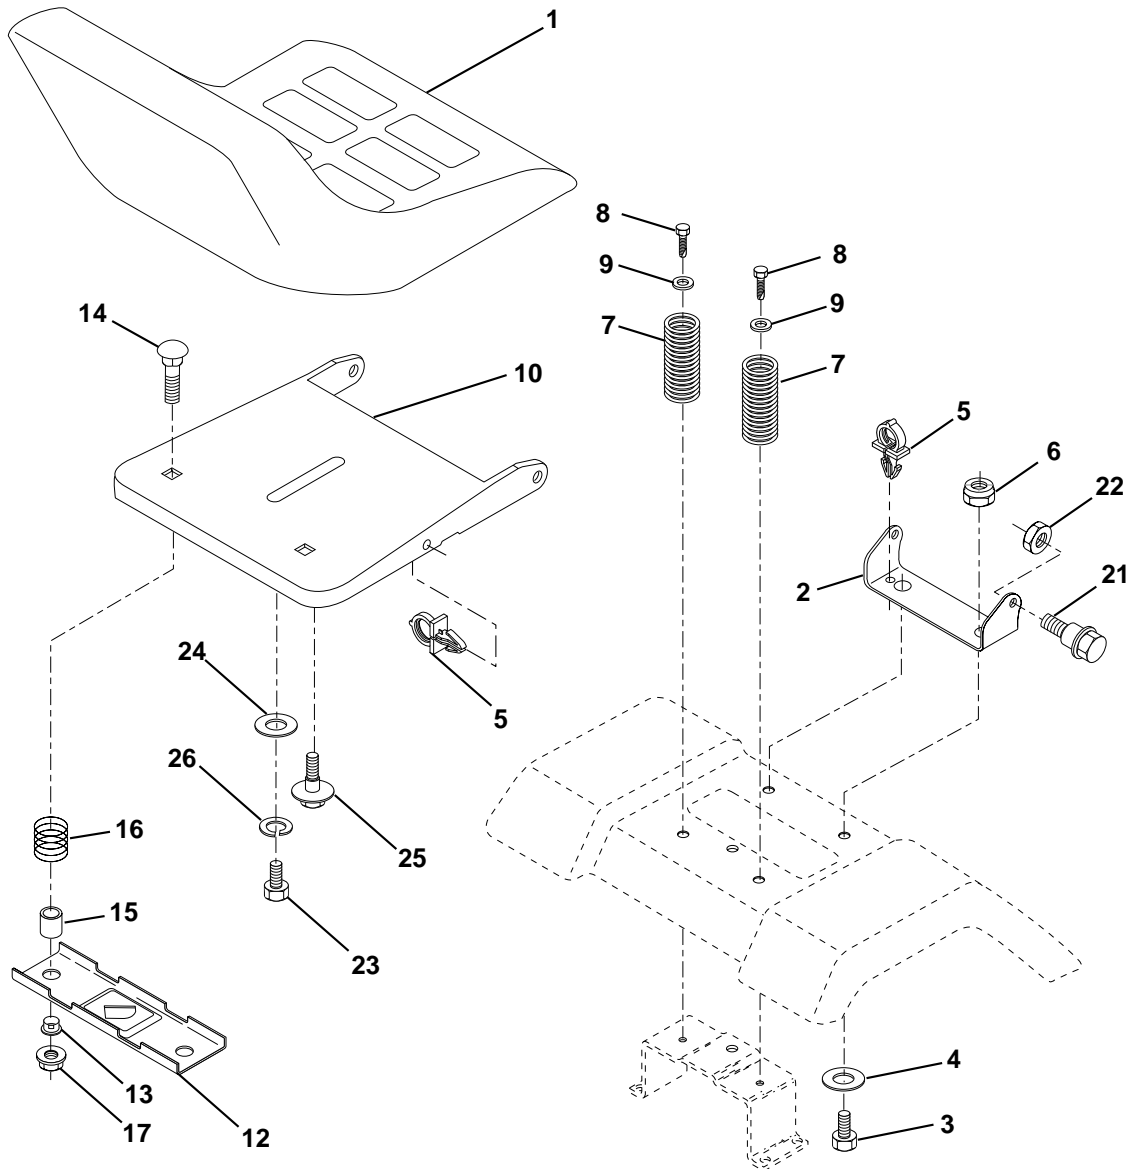

For Husqvarna Parts Call 606-678-9623 or 606-561-4983

REPAIR PARTS

TRACTOR - MODEL NO. LT120 (954140002B), PRODUCT NO. 954 14 00-02

SEAT ASSEMBLY

KEY PART NO. NO.

DESCRIPTION

1	532140838	Seat
2	532140551	Bracket Pivot Seat 8 720
3	874760616	Bolt Fin Hex 3/8-16unc X 1
4	819131610	Washer 13/32 X 1 X 10 Ga
5	532145006	Clip Push-In
6	873800600	Nut Hex w/Ins. 3/8-16 Unc
7	532124181	Spring Seat Cprsn 2 250 Blk Zi
8	817490616	Screw Thdrol 3/8-16 X 1 Ty-tt
9	819131614	Washer 13/32 X 1 X 14 Ga.
10	532155925	Pan Seat
12	532121246	Bracket Mounting Switch
13	532121248	Bushing Snap Blk Nyl 50 Id

KEY PART NO. NO.

DESCRIPTION

14	872050412	Bolt Rdhd Sqnk 1/4-20x1-1/2
15	532134300	Spacer Split 28x 96 Yel Zinc
16	532121250	Spring Cprsn 1 27 Blk Pnt
17	532123976	Nut Lock 1/4 Lge Flg Gr 5 Zinc
21	532153236	Bolt Shoulder 5/16-18 Unc
22	873800500	Nut Hex Lock W/Ins 5/16-18
23	874780814	Bolt, Hex Head, Fin 1/2-13 x 7/8 Grade 5
24	819171912	Washer 17/32 X 1-3/16 X 12 Ga.
25	532127018	Bolt Shoulder 5/16-18 X 62
26	810040800	Washer Lock

NOTE: All component dimensions given in U.S. inches.
1 inch = 25.4 mm