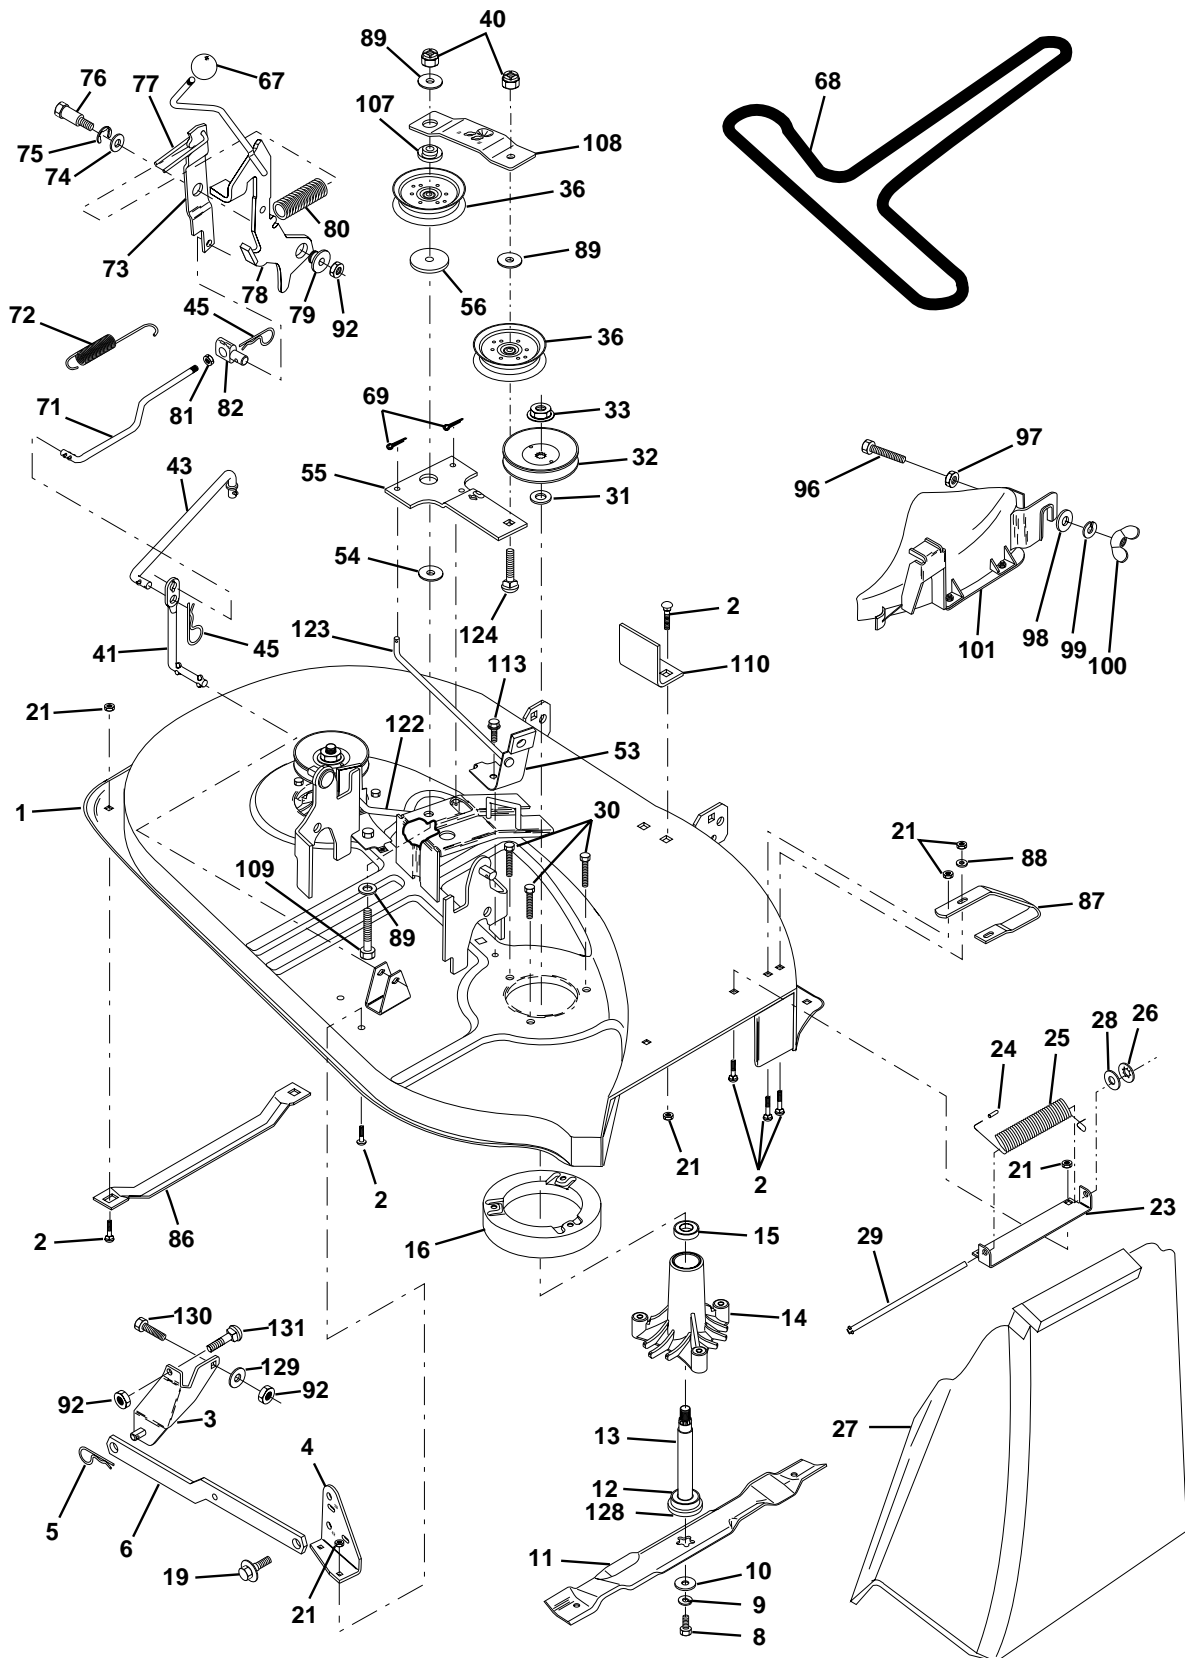

For Husqvarna Parts Call 606-678-9623 or 606-561-4983 REPAIR PARTS

TRACTOR - MODEL NO. LT120 (95414002B), PRODUCT NO. 954 14 00-02
MOWER DECK

For Husqvarna Parts Call 606-678-9623 or 606-561-4983

REPAIR PARTS

TRACTOR - MODEL NO. LT120 (954140002B), PRODUCT NO. 954 14 00-02

MOWER DECK

KEY NO.	PART NO.	DESCRIPTION	KEY NO.	PART NO.	DESCRIPTION
1	532142829	Deck Asm Weldment	72	532131870	Spring Return
2	872140506	Bolt Rdhd Sqnk 5/16-18unc X3/4	73	532127847	Arm Clutch Secondary
3	532138017	Bracket Asm Fr Sway Bar 38/42	74	532121748	Washer 25/32 X 1-5/8 X 16 Ga
4	532138440	Bracket Asm Deck Sway Bar	75	812000029	Ring Klip #t5304-75
5	532124670	Retainer Spring	76	532128903	Bolt Shoulder 3/8-16 Unc 1 44
6	532130832	Arm Suspension Rear	77	532127845	Keeper Spring 4 000
8	532850857	Bolt 3/8 - 24 X 1.25 Gr 8	78	532154809	Arm Asm Clutch Primary
9	810030600	Washer Lock Hvy 3/8	79	532127498	Bushing 747 Od X 794 Lg Brass
10	532140296	Washer Hard Blade Mower Vented	80	532153701	Spring Clutch Mower
11	532134148	Blade Mower Mulching 38"	81	873350600	Nut Hex Jam 3/8-16
12	532129895	Bearing Ball #6024 (Mandrel)	82	532142028	Trunnion Adj 94
13	532137645	Shaft Asm W/lower Bearing	86	532125074	Runner, LH
14	532128774	Housing Mandrel Vented	87	532128772	Runner, RH
15	532110485	Bearing Ball Mandrel	88	819111216	Washer 11/32 x 3/4 x 16 Ga.
16	532140329	Stripper Mower Vented	89	819131612	Washer 13/32 x 1 x 12 Ga.
19	532132827	Bolt Shoulder	92	873800600	Nut Lock Hex W/Ins 3/8-16 Unc
21	873680500	Nut Crownlock 5/16-18 UNC	96	874930620	Bolt 3/8-16 x 1-1/4 Mulcher
23	532137607	Bracket Deflector Mower	97	873930600	Nut Crownlock 3/8-16 UNC
24	532105304	Cap Sleeve 80x 112 Blk Mower	98	819132016	Washer 13/32 x 1-1/4 x 16 Ga.
25	532123713	Spring Torsion Deflector 2 52	99	810040600	Washer Lock Hvy Hlcl Spr 3/8
26	532110452	Nut Push Phos & Oil	100	532135651	Nut Wing
27	532106736	Shield Deflector	101	532132803	Cover Asm Mulching 38"
28	819111016	Washer 11/32 X 5/8 X 16 Ga	107	532133502	Spacer, Retainer
29	532106735	Rod Hinge	108	532133503	Stiffener, Idler Arm
30	532157722	Screw Thdrol Rolling Washer Head	109	874760640	Bolt, Hex Head 3/8-16 x 2-1/2
31	532129963	Washer Spacer Mower Vented	110	532142587	Upstop Deck Front 38"
32	532153532	Pulley Mandrel	113	817490512	Screw Thdrol 5/16-18 X 3/4
33	532137266	Nut 9/16 Toplock Fng Oil Dip	122	532131289	Rod, Brake, LH
36	532131494	Pulley Idler Flat 3 060	123	532131288	Rod, Brake, RH
40	873680600	Nut Crownlock 3/8-16 UNC	124	872110614	Bolt, Carriage 3/8-16 x 1-3/4
41	532133551	Rod Pivot W/nibs	128	532153390	Washer Felt
43	532133504	Rod Clutch Secondary	129	819131312	Washer 13/32 x 13/16 x 12 Ga.
45	532124788	Spring Retainer 1" Zinc/cad	130	874780616	Bolt, Fin Hex 3/8-16 UNC x 1 Gr. 5
53	532130840	Asm Brake	131	872140608	Bolt, Rdhd Sqnk 3/8-16 x 1
54	532133943	Washer Hardened	--	532130794	Mandrel Asm Service (Includes Key Nos. 8-10, 12-15, 31 and 33)
55	532133840	Arm Idler	--	532142820	Mower Deck Complete (Std. Deck - order separately mulcher plate components key nos. 96-101)
56	532122052	Spacer Retainer Pm Mower			
67	532106932	Knob Rd 3/8-16 Plstc Thds Blk			
68	532144200	V-Belt Mower			
69	876020312	Pin, Cotter 3/32 x 3/4			
71	532142427	Rod Clutch Primary 38/42			

NOTE: All component dimensions given in U.S. inches
1 inch = 25.4 mm