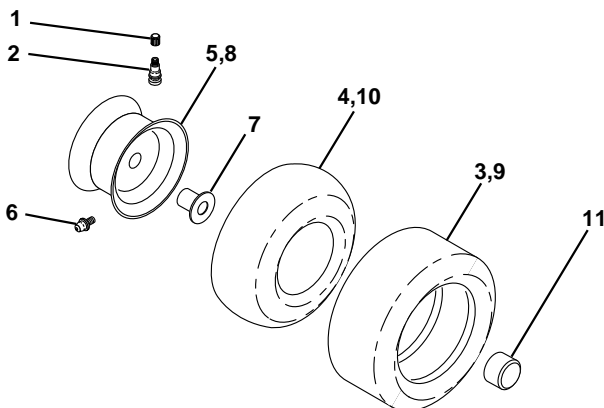

WHEELS & TIRES

KEY NO.	PART NO.	DESCRIPTION
1	532059192	Cap Valve Tire
2	532065139	Stem Valve
3	532106222	Tire F Ts 15 X 6 0 - 6 Service
4	532059904	Tube Front (Service Item Only)
5	532138336	Rim Asm 6"front Silver Service
6	532124957	Fitting Grease (Front Wheel Only)
7	532124959	Bearing Flange (Front Wheel Only)
8	532138337	Rim Asm 8"rear Silver Service
9	532124635	Tire R Ts 18x8 5-8 C Service
10	532124926	Tube Rear (Service Item Only)
11	532104757	Cap Axle Blk 1 50 X 1 00
--	532144334	Sealant, Tire (10 oz. Tube)

NOTE: All component dimensions given in U.S. inches
1 inch = 25.4 mm