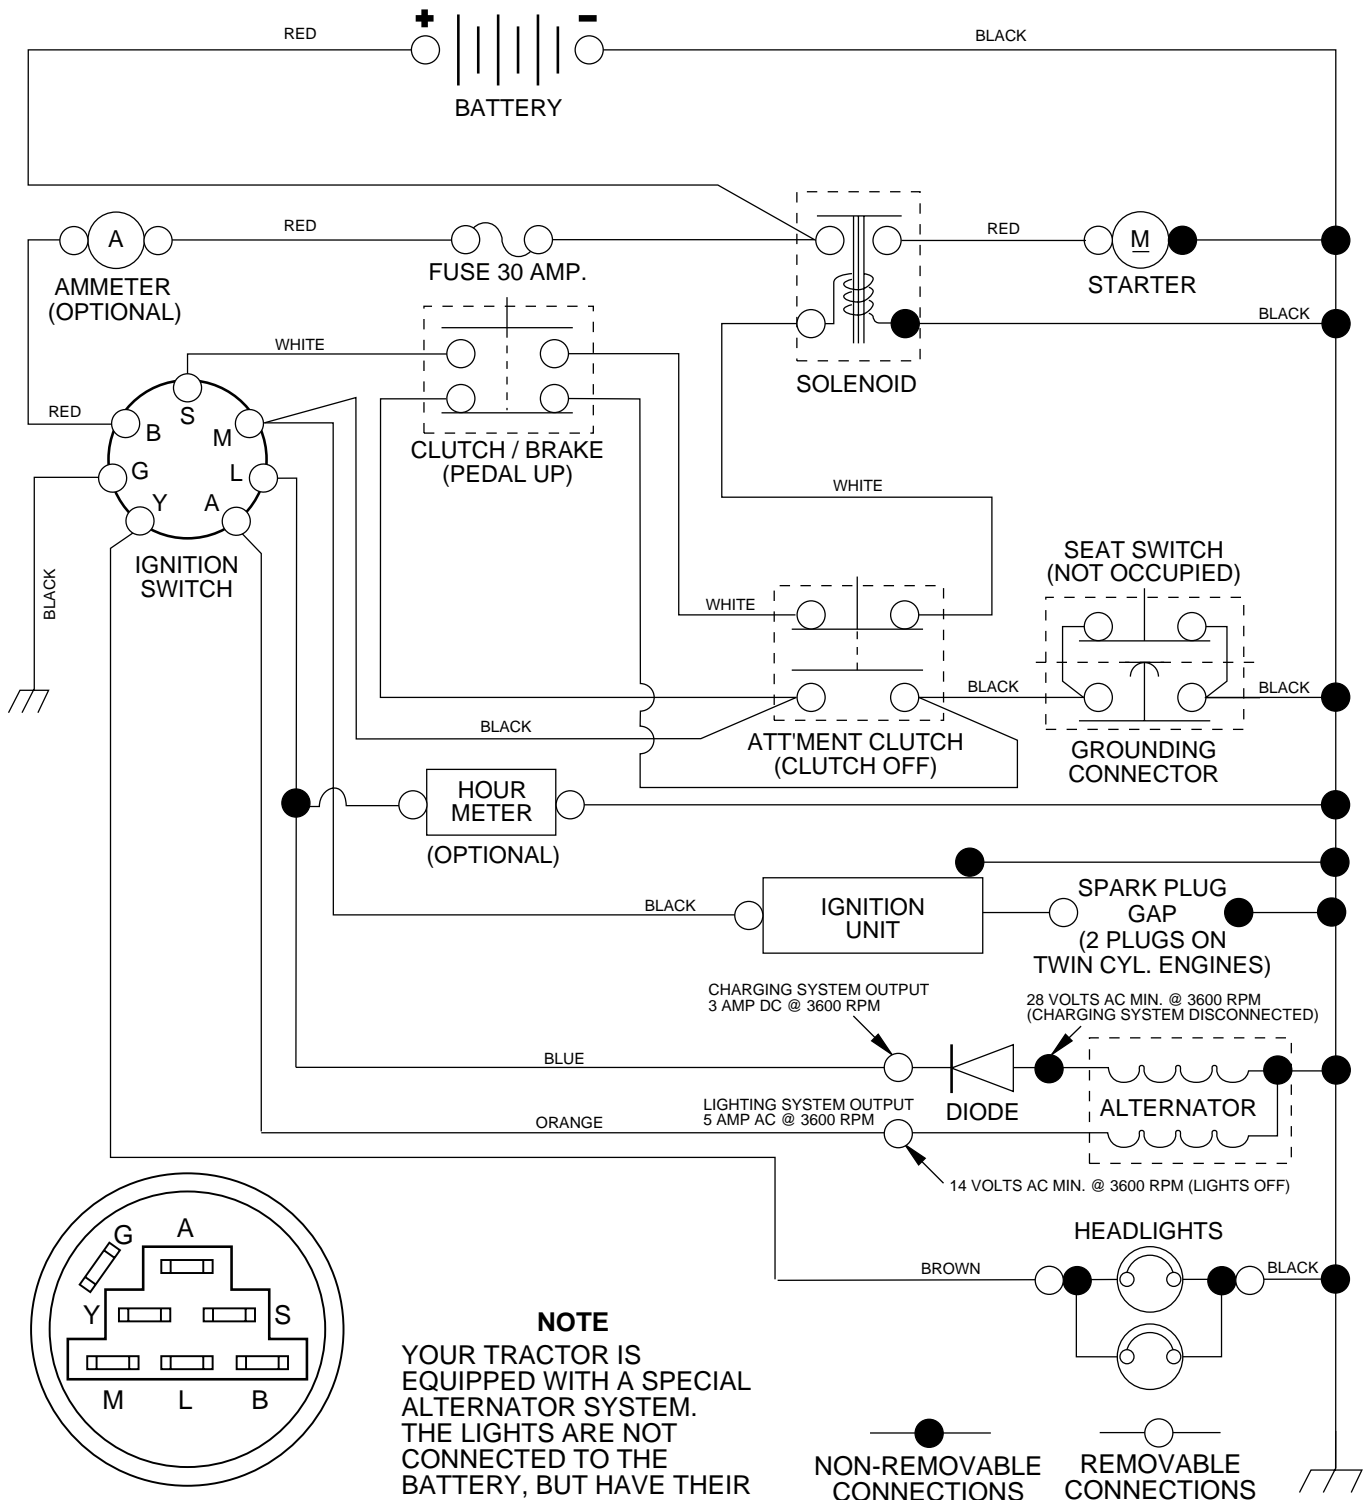

### SCHEMATIC

**IGNITION SWITCH**

POSITION	CIRCUIT	"MAKE"
OFF	G + M + L	NONE
RUN/LIGHT	B + L	A + Y
RUN	B + L	NONE
START	B + L + S	NONE

**NOTE**  
 YOUR TRACTOR IS EQUIPPED WITH A SPECIAL ALTERNATOR SYSTEM. THE LIGHTS ARE NOT CONNECTED TO THE BATTERY, BUT HAVE THEIR OWN ELECTRICAL SOURCE. BECAUSE OF THIS, THE BRIGHTNESS OF THE LIGHTS WILL CHANGE WITH ENGINE SPEED. AT IDLE THE LIGHTS WILL DIM. AS THE ENGINE IS SPEEDED UP, THE LIGHTS WILL BECOME THEIR BRIGHTEST.