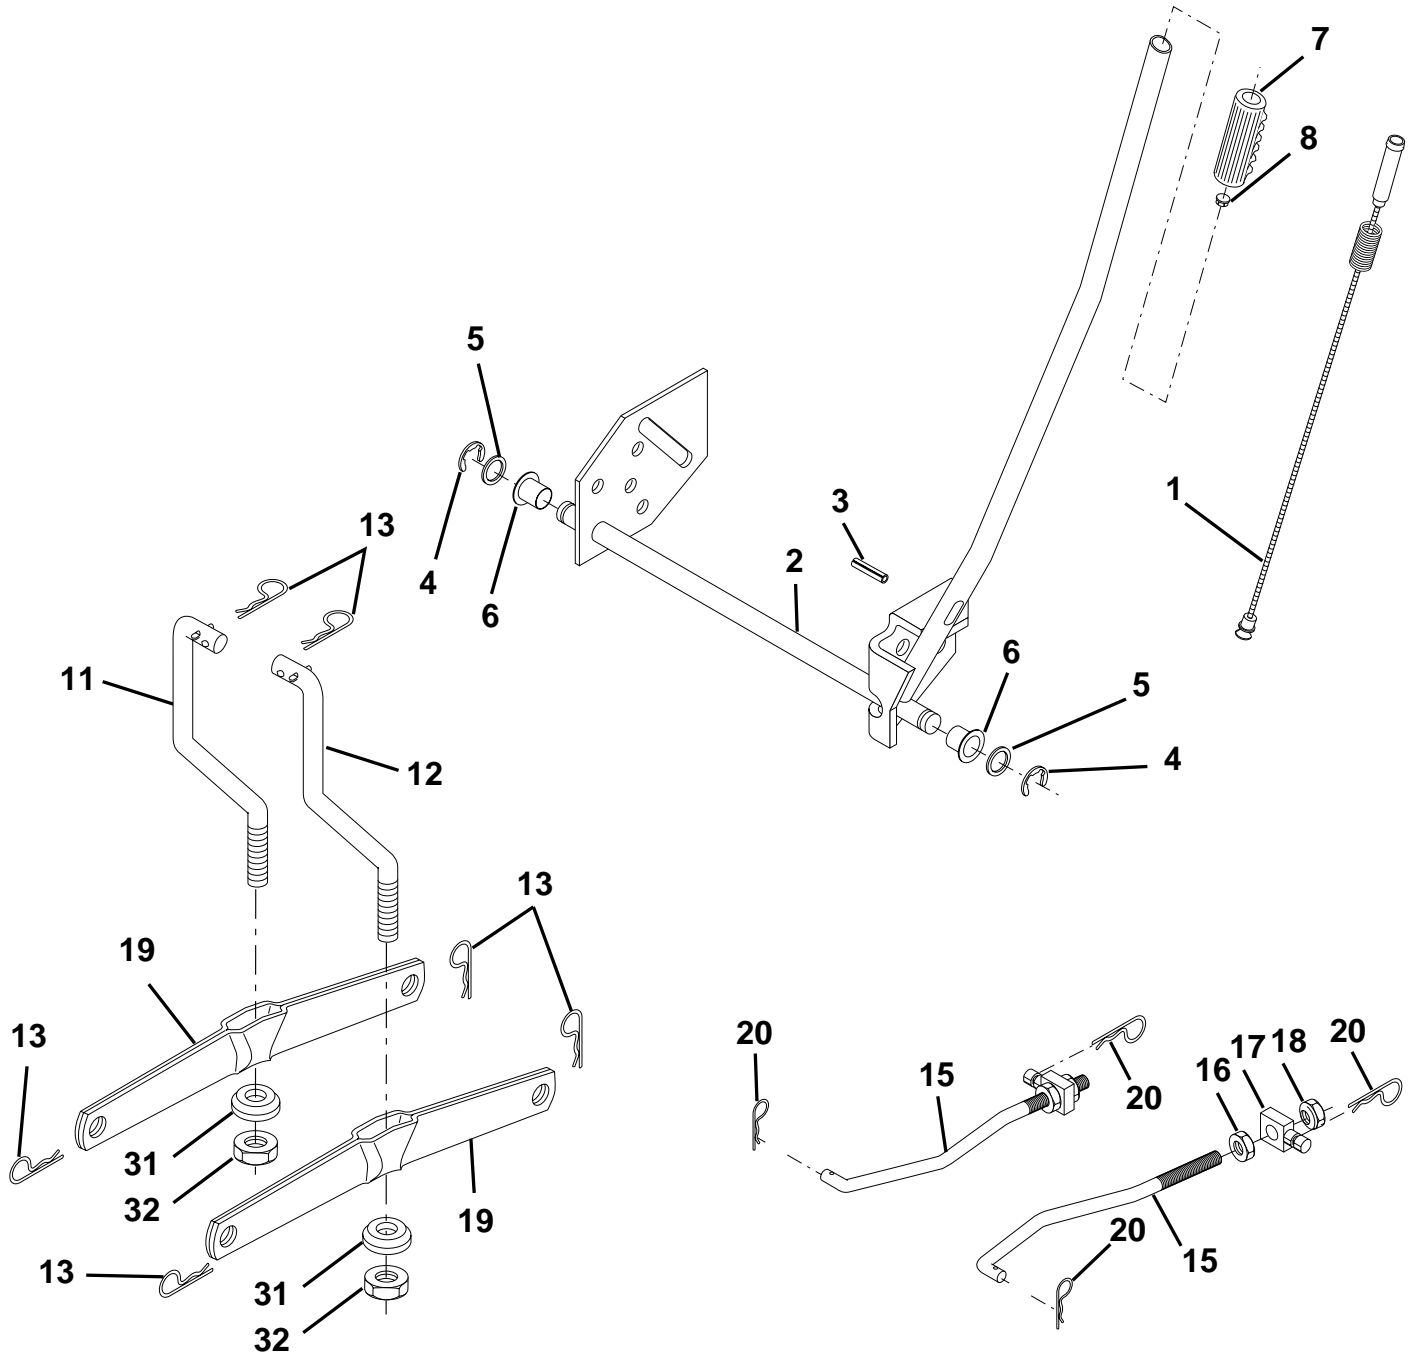

**NOTE:** All component dimensions given in U.S. inches  
1 inch = 25.4 mm

For Husqvarna Parts Call 606-678-9623 or 606-561-4983  
**REPAIR PARTS**

TRACTOR - MODEL NO. LT120 (954140002B), PRODUCT NO. 954 14 00-02  
MOWER LIFT