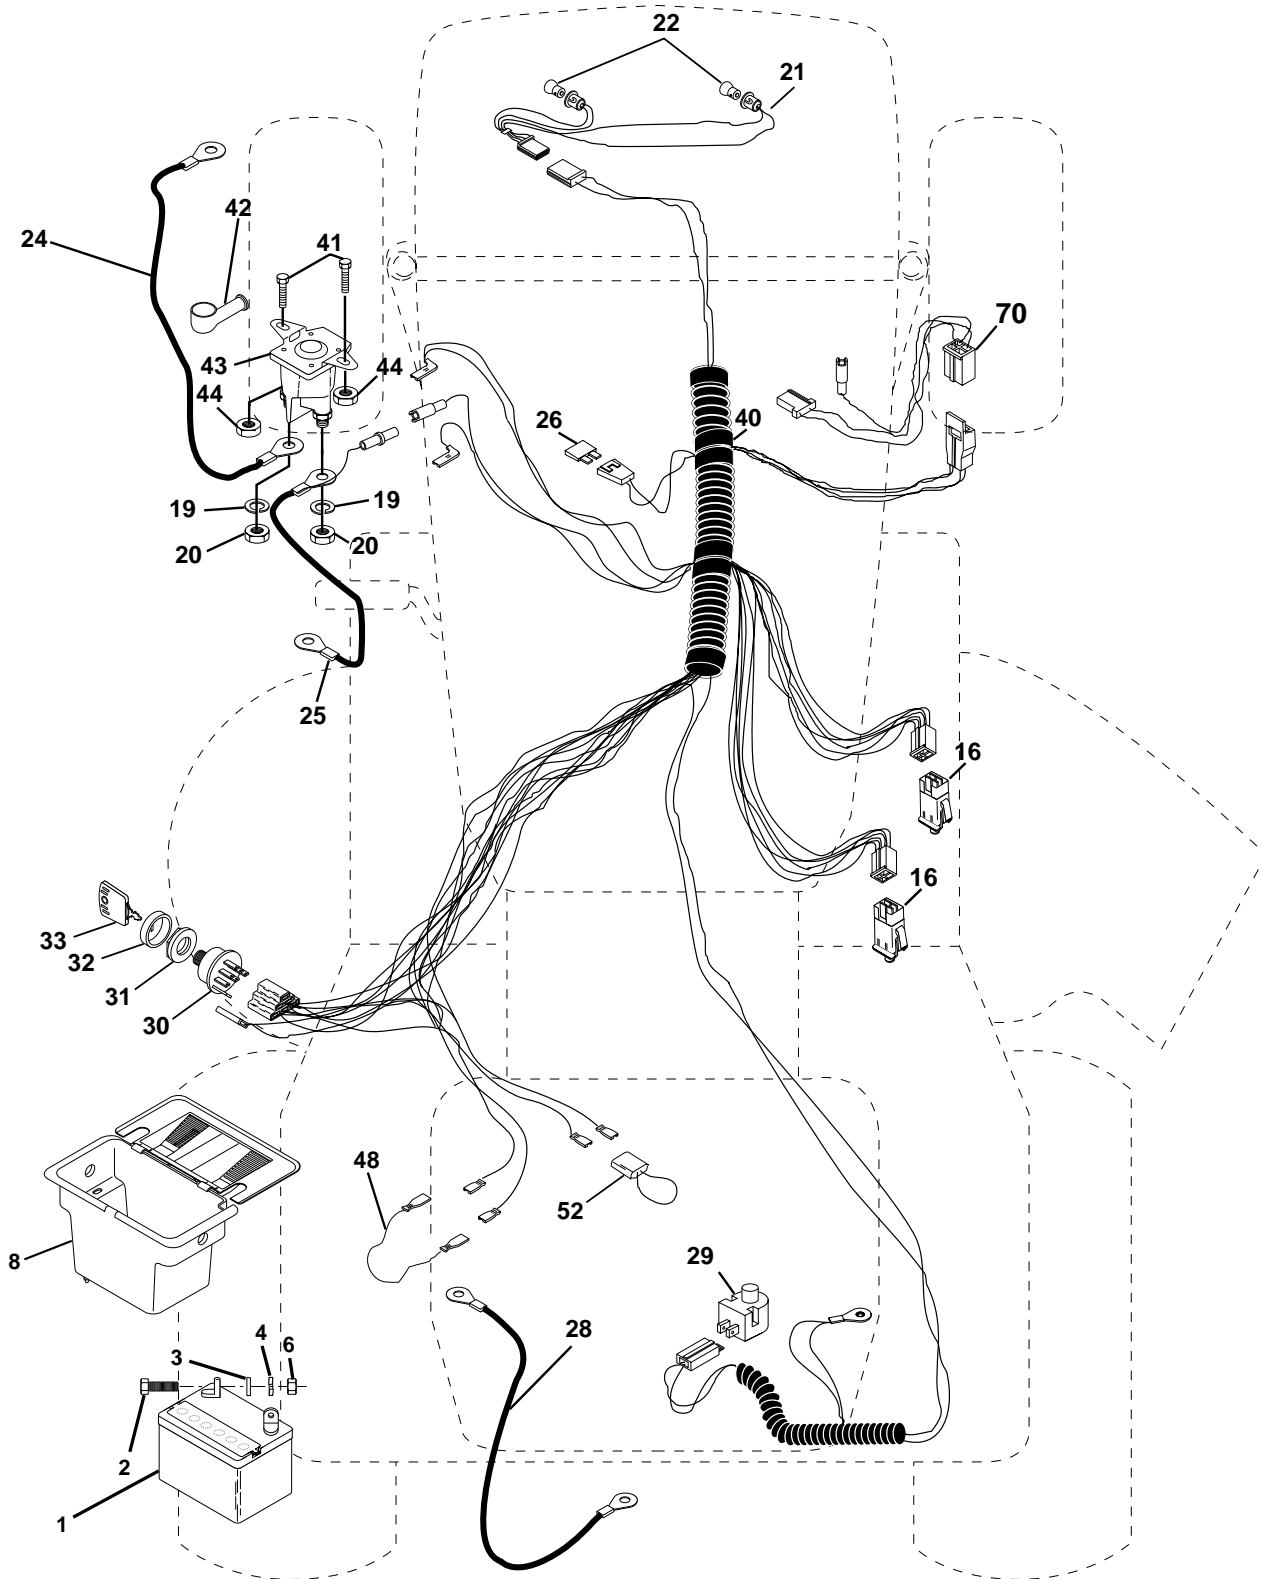

For Husqvarna Parts Call 606-678-9623 or 606-561-4983 REPAIR PARTS

TRACTOR - MODEL NO. LT120 (954140002B), PRODUCT NO. 954 14 00-02

ELECTRICAL

For Husqvarna Parts Call 606-678-9623 or 606-561-4983

REPAIR PARTS

TRACTOR - MODEL NO. LT120 (954140002B), PRODUCT NO. 954 14 00-02

ELECTRICAL

KEY NO.	PART NO.	DESCRIPTION
1	532144925	Battery 12 Volt 25 AMP
2	874760412	Bolt Hex Hd 1/4-20unc X 3/4
3	819091016	Washer 9/32 X 5/8 X 16 Ga.
4	810040400	Washer Lock Hvy Helical 1/4
6	873220400	Nut Fin Hex 1/4-20 Unc
8	532156417	Case Battery Mech Hinge
16	532153664	Switch Interlock Push-In
19	810090400	Washer Lock 1/4
20	873350400	Nut Jam Hex 1/4-20 Unc
21	532136850	Harness Asm Light W/4152j
22	532004152	Bulb Light #1156
24	532124780	Cable Battery 6 Ga 11" red
25	532146147	Cable Battery 6 Ga 44" red w/16 wire
26	532108824	Fuse 30 AMP Auto Green
28	532124773	Cable Ground 6 Ga 12" black
29	532121305	Switch Plunger Nc Gray
30	532140301	Switch Ign 4 pos w/lights
31	532124211	Nut Ignition
32	532141226	Cover Sw Ignition
33	532122147	Key Ign Modelled Generic
40	532156442	Harness Ign.
41	871110408	Bolt Blk Fin Hex 1/4 - 20 x 1/2
42	532131563	Cover Terminal Red
43	532145673	Solenoid
44	873640400	Nut Keps Hex 1/4-20 Unc
48	532140844	Adapter Ammeter Rectangular
52	532141940	Protection Wire Loop
70	532140413	Harness, Eng. B&S/Tec Dual

NOTE: All component dimensions given in U.S. inches.
1 inch = 25.4 mm.