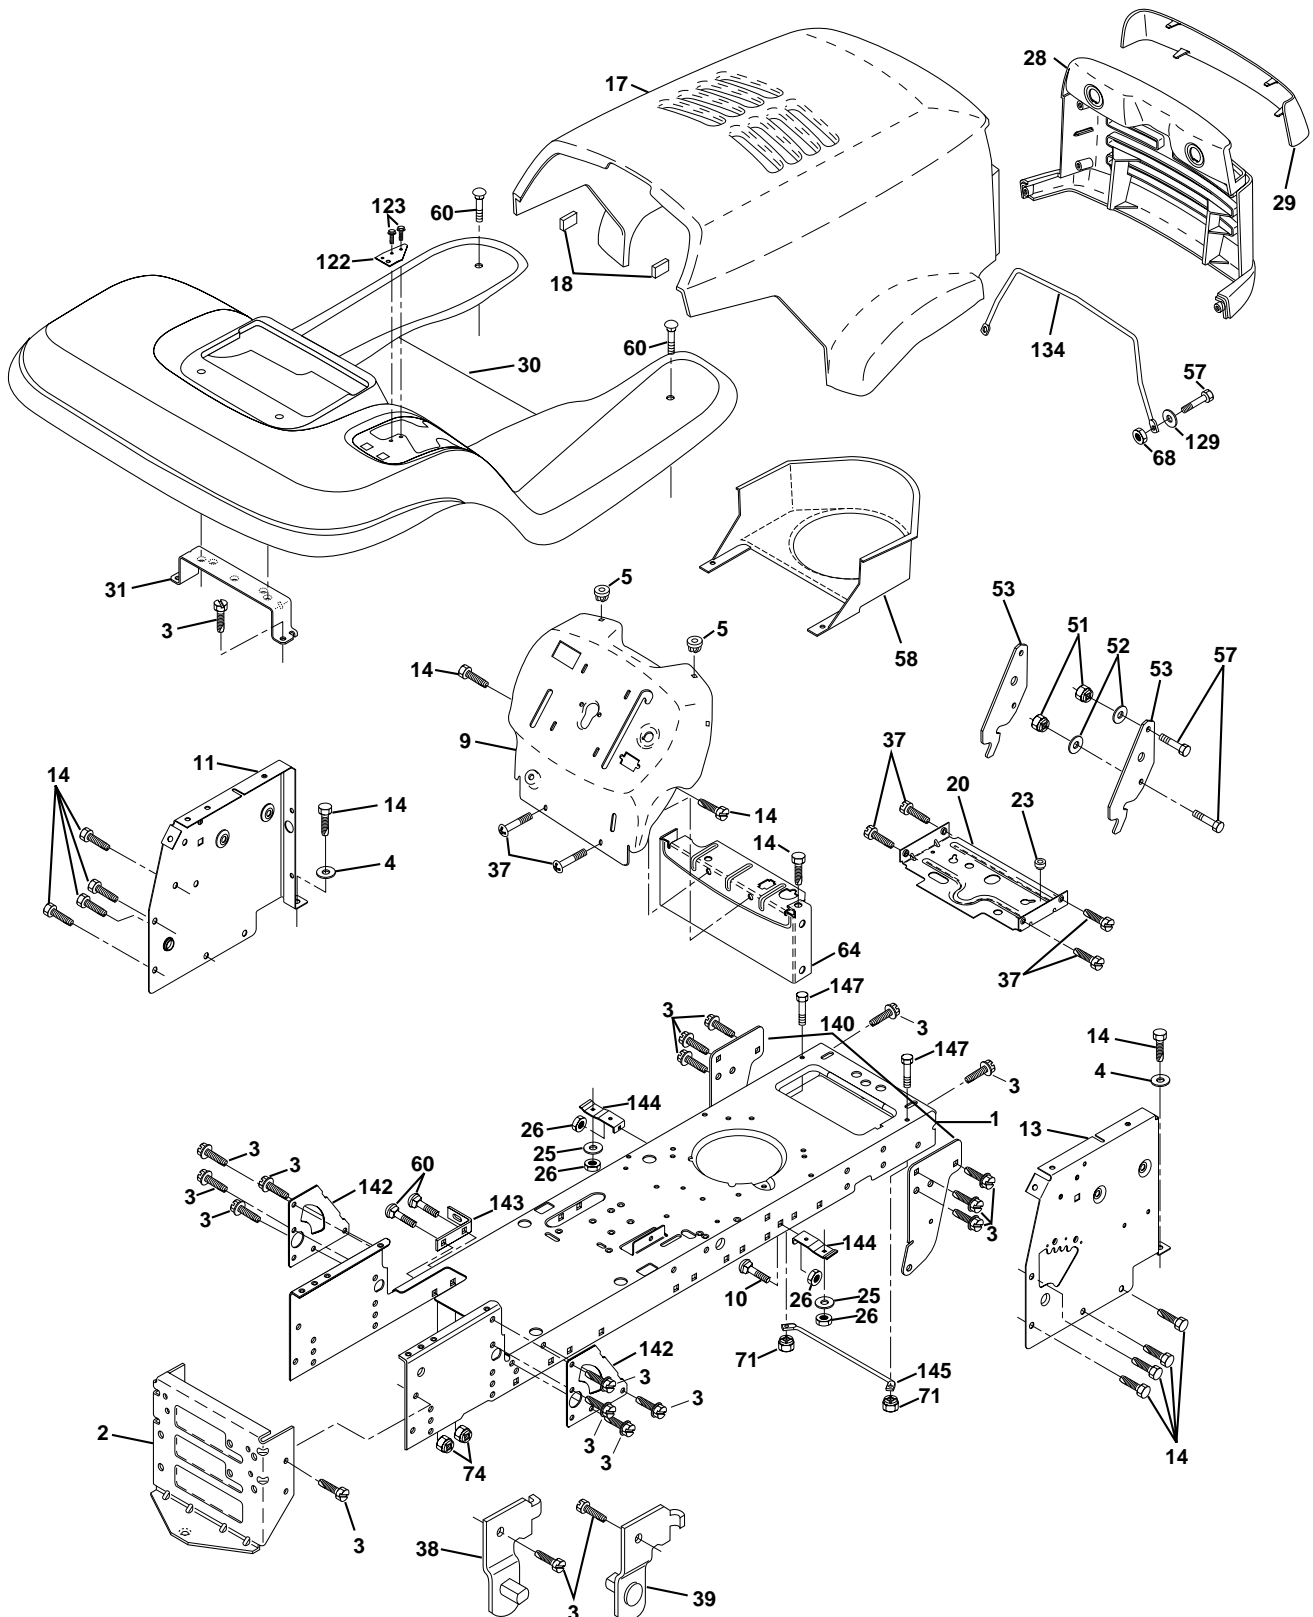

For Husqvarna Parts Call 606-678-9623 or 606-561-4983 REPAIR PARTS

TRACTOR - MODEL NO. LT120 (95414002B), PRODUCT NO. 954 14 00-02
CHASSIS AND ENCLOSURES

For Husqvarna Parts Call 606-678-9623 or 606-561-4983

REPAIR PARTS

TRACTOR - MODEL NO. LT120 (954140002B), PRODUCT NO. 954 14 00-02

CHASSIS AND ENCLOSURES

KEY NO.	PART NO.	DESCRIPTION
1	532159527	Chassis Weldment
2	532140356	Drawbar, Stretch
3	817490612	Screw Thdrol 3/8-16x3/4 Ty-tt
4	819131216	Washer 13/32 x 3/4 x 16 Ga.
5	532155272	Bumper Hood/Dash
9	532157261	Dash P/L M, N/AMM N/HM Grey
10	872140608	Bolt Carriage 3/8-16 x 1
11	532155927	Panel Dash Lh
13	532157262	Panel Dash Rh
14	817490608	Screw Thdrol 3/8-16x1/2 Ty-tt
17	532156051	Hood LT/PL Husqvarna
18	532126938	Bumper Hood
20	532156437	Plate Mtg Battery Fuel Tank Fr
23	532124028	Bushing
25	819131312	Washer 13/32 X 13/16 X 12 Ga
26	873800600	Nut Lock Hex W/Ins 3/8-16 Unc
28	532149776	Grille LT/PL Husqvarna
29	532149777	Lens LT/PL Husqvarna
30	532156489	Fender Footrest STLT Pnt
31	532139976	Bracket Support Fender
37	817490508	Screw Thdrol 6/16-18 x 1/2 TYT
38	532139886	Bracket, Asm. Pivot, L.H., Mower Rear
39	532139887	Bracket, Asm. Pivot, R.H., Mower Rear
51	873800400	Nut Lock Hex W/Ins 1/4-20
52	819091416	Washer 9/32 x 7/8 x 16 Ga.
53	532150067	Bracket Pnt. Pick off LT/PL Husqvarna
57	874780412	Bolt Hex 1/4-20 x 3/4
58	532150127	Air Duct Engine P/L
60	872140606	Bolt Rdhd Sqnk 3/8-16unc x 3/4
64	532154798	Dash Lower STLT
68	873510400	Nut Keps Hex 1/4-20unc
71	873680400	Nut Crownlock 1/4-20unc
74	873680600	Nut Crownlock 3/8-16 UNC
122	532157301	Bracket Shift STLT
123	532152927	Screw
129	819091016	Washer 9/32 x 5/8 x 16 Ga.
134	532160219	Rod Support Hood LT/PL Husq.
140	532158418	Bracket Suspension Front
142	532156095	Plate Reinforcement STLT
143	532154966	Bracket Swaybar Chassis
144	532154207	Bracket Pnt Footrest STLT
145	532156524	Rod Pivot Chassis/Hood
147	874760412	Bolt Hex Hd 1/4-20unc x 3/4
--	532005479	Plug Button

NOTE: All component dimensions given in U.S. inches
1 inch = 25.4 mm