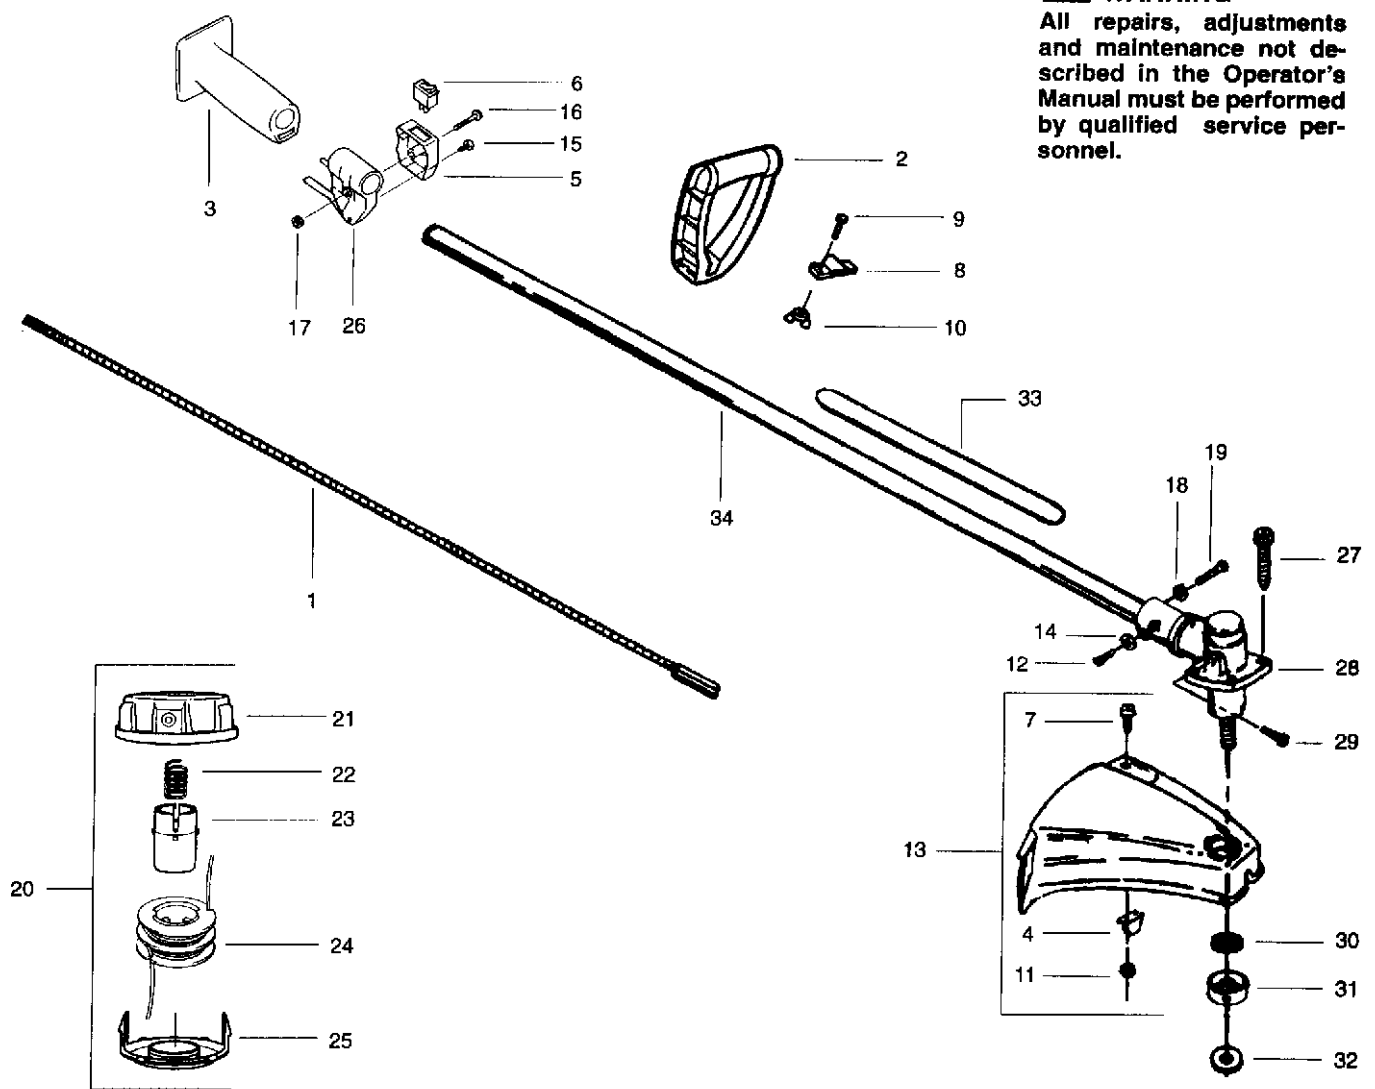

For Husqvarna Parts Call 606-678-9623 or 606-561-4983

 **Husqvarna**

Mondo Max

1.1997
Spare Parts

PARTS LIST No. 530084592		HUSQVARNA® PARTS LIST		MODEL Mondo Max
DATE 3/27/97	NEW	Note: Illustration may differ from actual model due to design changes		PAGE NO. 1

WARNING
All repairs, adjustments and maintenance not described in the Operator's Manual must be performed by qualified service personnel.

Ref.	Part No.	Description	Ref.	Part No.	Description
1.	530094566	Drive Shaft-57"	21.	530047378	Hub Ass'y.
2.	530038695	Handle	22.	530094830	Spring
3.	530038694	Grip-Drive Shaft	23.	530094827	Release Button
4.	530094570	Line Limiter	24.	530095255	Spool w/Line
5.	530038691	Switch Cover	25.	530094828	Cover
6.	530036493	Switch	26.	530047280	Throttle Hsg. Ass'y.
7.	530015037	Screw	27.	530016107	Screw
8.	530094742	Clamp-Handle	28.	530094568	Gear Box Ass'y.
9.	530015820	Bolt	29.	530094616	Screw
10.	530401992	Wingnut	30.	530094640	Seal
11.	534235901	Nut	31.	530094639	Dust Cup
12.	530094612	Screw	32.	530094571	Grass Washer
13.	530049895	Shield Ass'y. (Incl. 4, 7 & 11)	33.	530037179	Shaft Warning Decal
14.	530015328	Lockwasher	34.	530095165	Drive Shaft Housing
15.	530015932	Screw (Short)-Switch Cvr.			
16.	530015933	Screw (Long)-Switch Cvr.			
17.	530015768	Locknut-Switch Cover			
18.	530001642	Lockwasher			
19.	530001711	Screw			
20.	530047298	Cutting Head Ass'y. (Incl. 21-25)			
			Not Shown		
			-	530084456	Operator Manual
				530084480	European
				530031098	Scandinavian
				530031159	Hex Wrench (3/16)
					Hex Wrench (5/32)

PARTS LIST NO. 510084592		MODEL Mondo Max
DATE 3/27/97	NEW	PAGE NO. 3
Note: Illustration may differ from actual model due to design changes		

Carburetor Assembly Kit – WT380 – #530069902

Ref.	Part No.	Description
1.	530069829	Carburetor Repair Kit (KIT= Indicates Contents)
2.	530038318	Limiter Cap (High-Red)
3.	530038317	Limiter Cap (Low-Blue)
4.	530069844	Gasket/Diaphragm Kit (● = Indicates Contents)