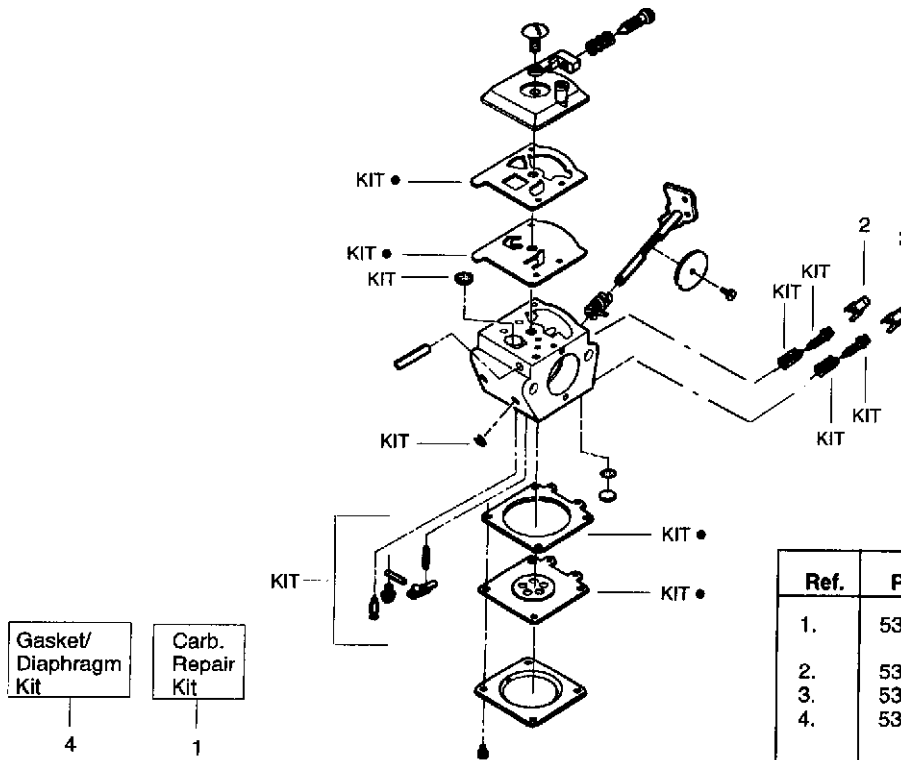

PARTS LIST NO. 510084592		MODEL Mondo Max
DATE 3/27/97	NEW	PAGE NO. 3
Note: Illustration may differ from actual model due to design changes		

Carburetor Assembly Kit – WT380 – #530069902

Ref.	Part No.	Description
1.	530069829	Carburetor Repair Kit (KIT= Indicates Contents)
2.	530038318	Limiter Cap (High-Red)
3.	530038317	Limiter Cap (Low-Blue)
4.	530069844	Gasket/Diaphragm Kit (● = Indicates Contents)

✓ = NEW PART NUMBER FOR THIS IPL ★ = REFER TO THE SERVICE REFERENCE INDICATED FOR MORE INFORMATION. (LOCATED AT END OF IPL)
● = THESE PARTS ARE ILLUSTRATED FOR CLARITY. ORDER COMPLETE ASSEMBLY.