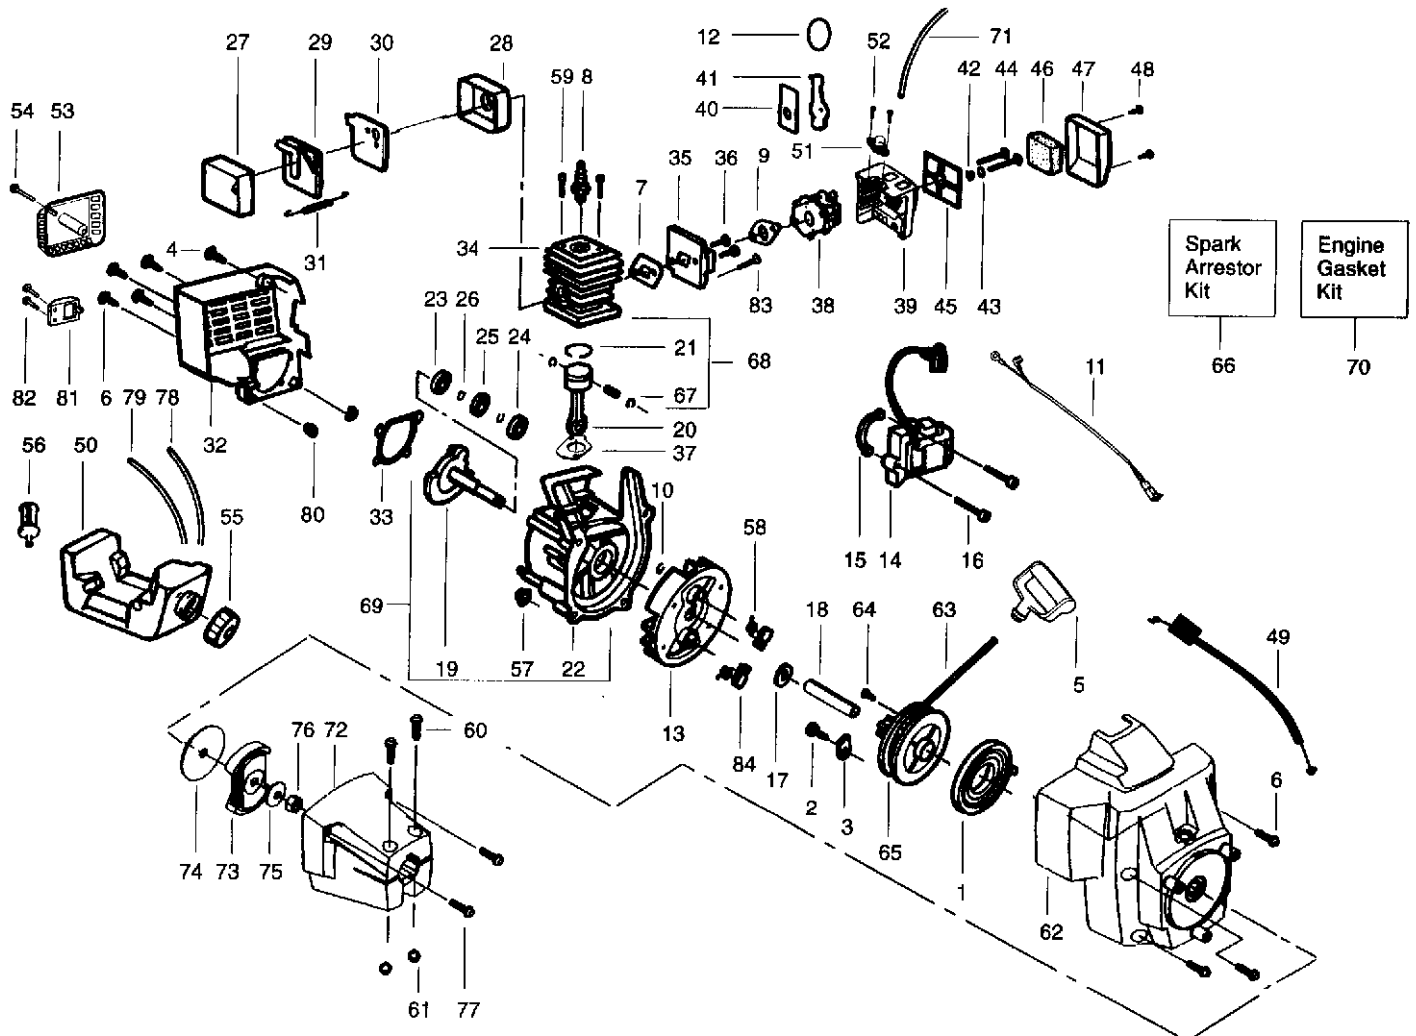

PARTS LIST NO. 530084592		HUSQVARNA® PARTS LIST		MODEL Mondo Max
DATE 3/27/97	NEW	Note: Illustration may differ from actual model due to design changes		PAGE NO. 2

Ref.	Part No.	Description	Ref.	Part No.	Description	Ref.	Part No.	Description
1.	530029395	Starter Spring	30.	530036579	Muffler Baffle-First	60.	530015767	Screw-Pinch Clamp
2.	530015775	Screw-Pulley	31.	530016197	Muffler Spring	61.	530015768	Locknut-Pinch Clamp
3.	530027523	Retainer-Pulley	32.	530038466	Rear Shroud	62.	530047292	Fan Hsg. Assy
4.	530015934	Screw-Shrd/Fan Hsg	33. +	530019181	Gasket-C'case	63.	530069232	Rope Kit
5.	503789101	Starter Handle	34.	530069757	Cylinder Kit	64.	530016080	Screw-Rope Retain.
6.	530015810	Screw-Shroud	35.	530069758	Carb. Adaptor Kit	65.	530069400	Starter Pulley Kit
7. +	530019233	Cylinder/Carb. Gasket	36.	530016014	Screw-Carb. Adaptor	66.	530069380	Spark Arrestor Kit
8.	530030074	Spark Plug(RCJ-8Y)	37. +	530019223	Gasket-Cylinder	67.	530015162	Piston Pin Retainer
9. +	530019194	Gasket-Carb.	38.	530069902	Carburetor w/ Caps	68.	530069756	Piston Kit
10.	530015945	Retainer-C'case	39.	530038465	Air Box			(Incl. 21, 68 & Pin)
11.	530047278	Switch Wire Ass'y	40.	530037326	Choke Plate	69.	530014906	C'case & C'shaft Assy
12.	503789001	Choke Knob	41.	503788901	Choke Shutter			(Incl. 10,19,22-26)
13.	530069886	Flywheel Ass'y.	42.	530015254	Washer	70.	530069622	Gasket Kit (+ Indic-
14.	530039163	Ignition Module	43.	530015852	Choke Spacer			ates Contents)
15.	530036145	Spacer-Ignition Module	44.	530015849	Screw-Carb.	71.	530069216	Fuel Line-Tank/Purge
16.	530015954	Screw-Ignition Module	45.	530037413	Filter Plate	72.	530047293	Clutch Hsg.
17.	530015149	Washer-Flywheel	46.	530037331	Air Filter Foam	73.	530069491	Clutch Ass'y Kit
18.	530037705	Spacer-Flywheel	47.	530038692	Air Filter Cover	74.	530015611	Washer-Clutch
19.	530014864	Crankshaft Ass'y.	48.	530015966	Screw-Air Box	75.	530015828	Washer-Flat
20.	530069615	Connecting Rod Assy.	49.	530038727	Throttle Cable Ass'y.	76.	530626605	Nut-Clutch Hsg.
21.	530049903	Piston Ring	50.	530047257	Fuel Tank Ass'y.	77.	530015886	Screw-Clutch Hsg
22.	530014861	Crankcase Ass'y.	51.	530038874	Air Purge Ass'y.	78.	530069571	Fuel Line Kit
		(Incl. 10 & 23-25)	52.	530016090	Screw-Primer Bulb	79.	530069247	Fuel Line-Carb./Purge
23.	530032125	Inner Bearing	53.	530038463	Cover-Shroud	80.	530036793	Shroud Isolator
24.	530032124	Outer Bearing	54.	530015880	Screw	81.	530037045	Muffler Guard
25.	530019179	C'case Seal	55.	530014347	Fuel Cap Ass'y.	82.	530015675	Screw-Muffler Guard
26.	530015941	Retaining Ring-C'shaft	56.	530014362	Fuel Pickup Ass'y.	83.	530015814	Screw-Carb Adapt.
27.	530036578	Muffler Body	57.	530036792	C'case Isolator	84.	530049678	Starter Dog
28.	530036577	Muffler Cover	58.	530023817	Starter Dog Spring			
29.	530049489	Muffler Baffle-Exit	59.	530015953	Screw-Cylinder