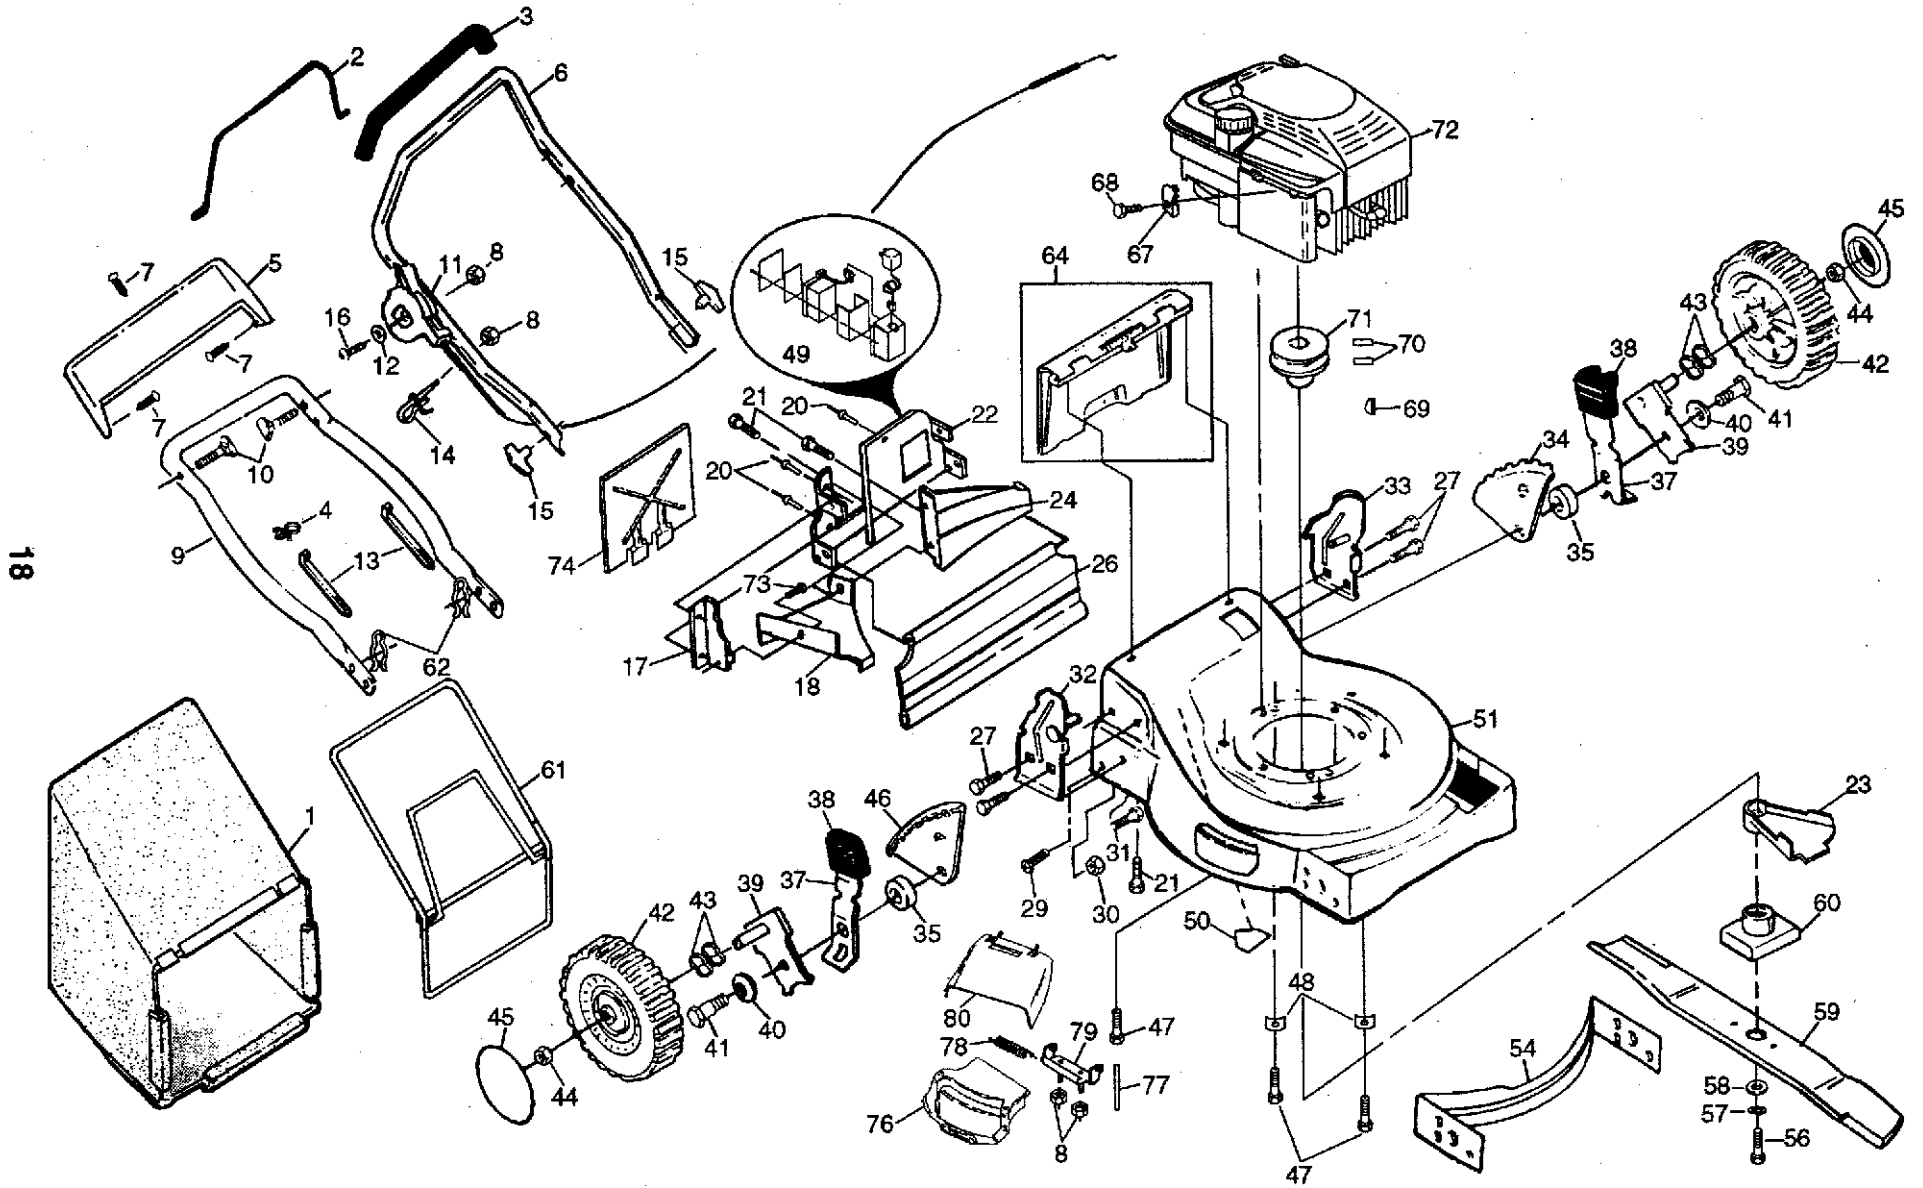

REPAIR PARTS

ROTARY LAWN MOWER -- MODEL NO. 56sfe (954140036A)

18

REPAIR PARTS

ROTARY LAWN MOWER -- MODEL NO. 56sfe (954140036A)

KEY NO.	PART NO.	DESCRIPTION	KEY NO.	PART NO.	DESCRIPTION
1	532800386	Grass Bag Assembly	43	532057143	Wave Washer
2	532131085	Control Bar	44	532083923	Nut
3	532850724	Handle Grip	45	532157008	Hubcap
4	532151517	Cable Clip	46	532142843	Wheel Adjusting Bracket (Right)
5	532157070	Trim Plate	47	532150406	Thread Rolling Screw 3/8-16 x 1
6	532125294	Upper Handle	48	532125078	Engine Washer
7	532701477	Push-in Fastener	49	-----	Battery (See Battery Repair Parts Page)
8	532063601	Locknut 1/4-20	50	532107339	Danger Decal
9	532157082	Lower Handle	51	532151022	Lawn Mower Housing (Includes Key No. 50)
10	532131959	Handle Bolt	54	532125345	Front Baffle
11	532700417	Throttle Control	56	532851084	Hex Head Screw 3/8-24 x 1-3/8 Gr. 8
12	532085723	Washer	57	532850263	Helical Lockwasher 3/8
13	532066426	Wire Tie	58	532851074	Hardened Washer
14	532132001	Rope Guide	59	532141114	22" Blade
15	532136376	Handle Knob	60	532851514	Blade Adapter
16	532701650	Round Head Screw 1/4-20 x 2-3/4	61	532088614	Catcher Frame Assembly
17	532138860	Side Baffle	62	532051793	Hairpin Cotter
18	532125376	Discharge Baffle	64	532147612	Rear Door Assembly
20	532128415	Rivet	67	532213146	* Cable Clamp
21	532054583	Hex Tapping Screw 1/4-20 x 1/2	68	532083816	Thread Rolling Screw #10-32 x 5/8
22	532142194	Back Plate	69	532087677	Hi-Pro Key
23	532134612	Debris Shield	70	532059708	Set Screw 1/4-20 x 5/16
24	532125348	Rear Baffle	71	532084596	Engine Pulley
26	532140540	Rear Skirt	72	-----	* Engine - Briggs & Stratton - Model No. 128807
27	532150078	Thread Cutting Screw 5/16-18 x 3/4	73	532150050	Screw
29	532088652	Hinge Screw	74	532125368	Mulcher Plate
30	532751592	Locknut	76	532150654	Mulcher Door
32	532153029	Handle Bracket Assembly (Right)	77	532147286	Hinge Rod
33	532153030	Handle Bracket Assembly (Left)	78	532152186	Hinge Spring
34	532142842	Wheel Adjusting Bracket (Left)	79	532147775	Hinge Bracket W/Fin
35	532146630	Spacer	80	532150653	Discharge Deflector
37	532125066	Selector Spring	--	532157025	Owner's Manual (English/French)
38	532701037	Selector Knob	--	532157090	Decal (Mulch Door)
39	532151254	Axle Arm Assembly	--	532057303	Lubriplate (Not shown)
40	532062335	Belleville Washer			
41	532142748	Shoulder Bolt 3/8-16			
42	532750550	Wheel & Tire Assembly			

* These parts must be purchased through an authorized Briggs & Stratton dealer.