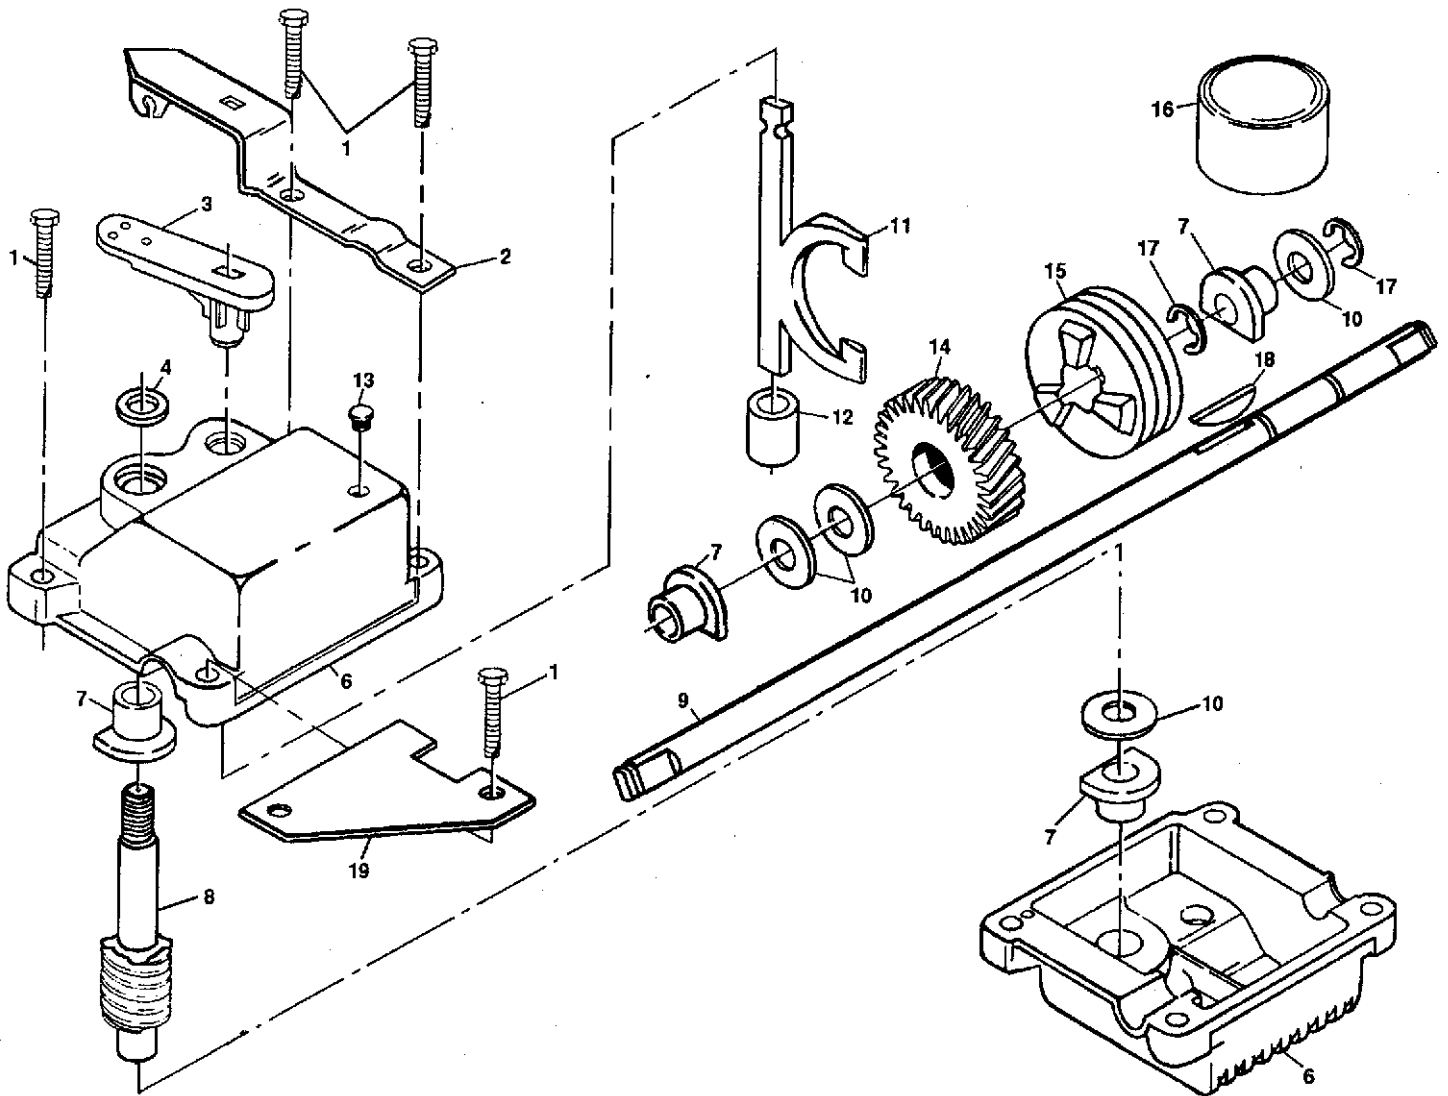

For Husqvarna Parts Call 606-678-9623 or 606-561-4983

Illustrated Parts List	1996-10
	19602003

56 SFE

Walk Mower

954140036A

GEAR CASE ASSEMBLY PART NUMBER 532702511

KEY NO.	PART NO.	DESCRIPTION
1	817490416	Tapping Screw 1/4-20 x 1-1/4
2	532140269	Engagement Bracket
3	532137053	Shifter
4	532057072	Seal
6	532048373	Gear Case Halves Kit (Includes Key Nos. 4, and 7)
7	532077881	Bearing
8	532137051	Worm Shaft
9	532137074	Drive Shaft
10	532057079	Hardened Washer

KEY NO.	PART NO.	DESCRIPTION
11	532131484	Clutch Yoke
12	532700343	Bushing
13	532086447	Plug
14	532137050	Helical Gear
15	532750436	Clutch Jaw
16	532750369	Grease
17	812000003	E-Ring
18	532850848	Hi-Pro Key
19	532125441	Spring Bracket

KEY NO.	PART NO.	DESCRIPTION
1	532700617	Drive Control
2	532063601	Locknut 1/4-20
3	532144929	Hex Washer Head Screw 1/4-20 x 2-1/8
4	532150495	Spring Retainer
5	532157008	Hubcap
6	532145212	Flanged Locknut
8	532088558	Wheel & Tire Assembly
9	812000058	E-ring
10	532137054	Pinion
11	532088080	Dust Cover
12	532701037	Selector Knob
13	532150990	Wheel Adjuster Assembly (Left)
14	532150989	Wheel Adjuster Assembly (Right)
16	532063601	Locknut 1/4-20
17	532148306	Engine Zone Control Cable
18	532137090	Spring

KEY NO.	PART NO.	DESCRIPTION
20	532075192	Spring
21	532067725	Washer
22	532702511	Gear Case Assembly
23	532137052	Drive Pulley
24	532132010	Locknut
27	532700479	Drive Cover
28	532146072	Pan Head Machine Screw #10-24 x 2-3/4
29	532149746	Pan Head Machine Screw #10-24 x 1-3/4
30	532157096	Drive Cover Decal
32	532146527	V-Belt
38	532086012	Drive Shaft Cover
39	532088446	Wheel Bushing
---	532750320	Decal RH (Height Adjuster)
---	532750319	Decal LH (Height Adjuster)