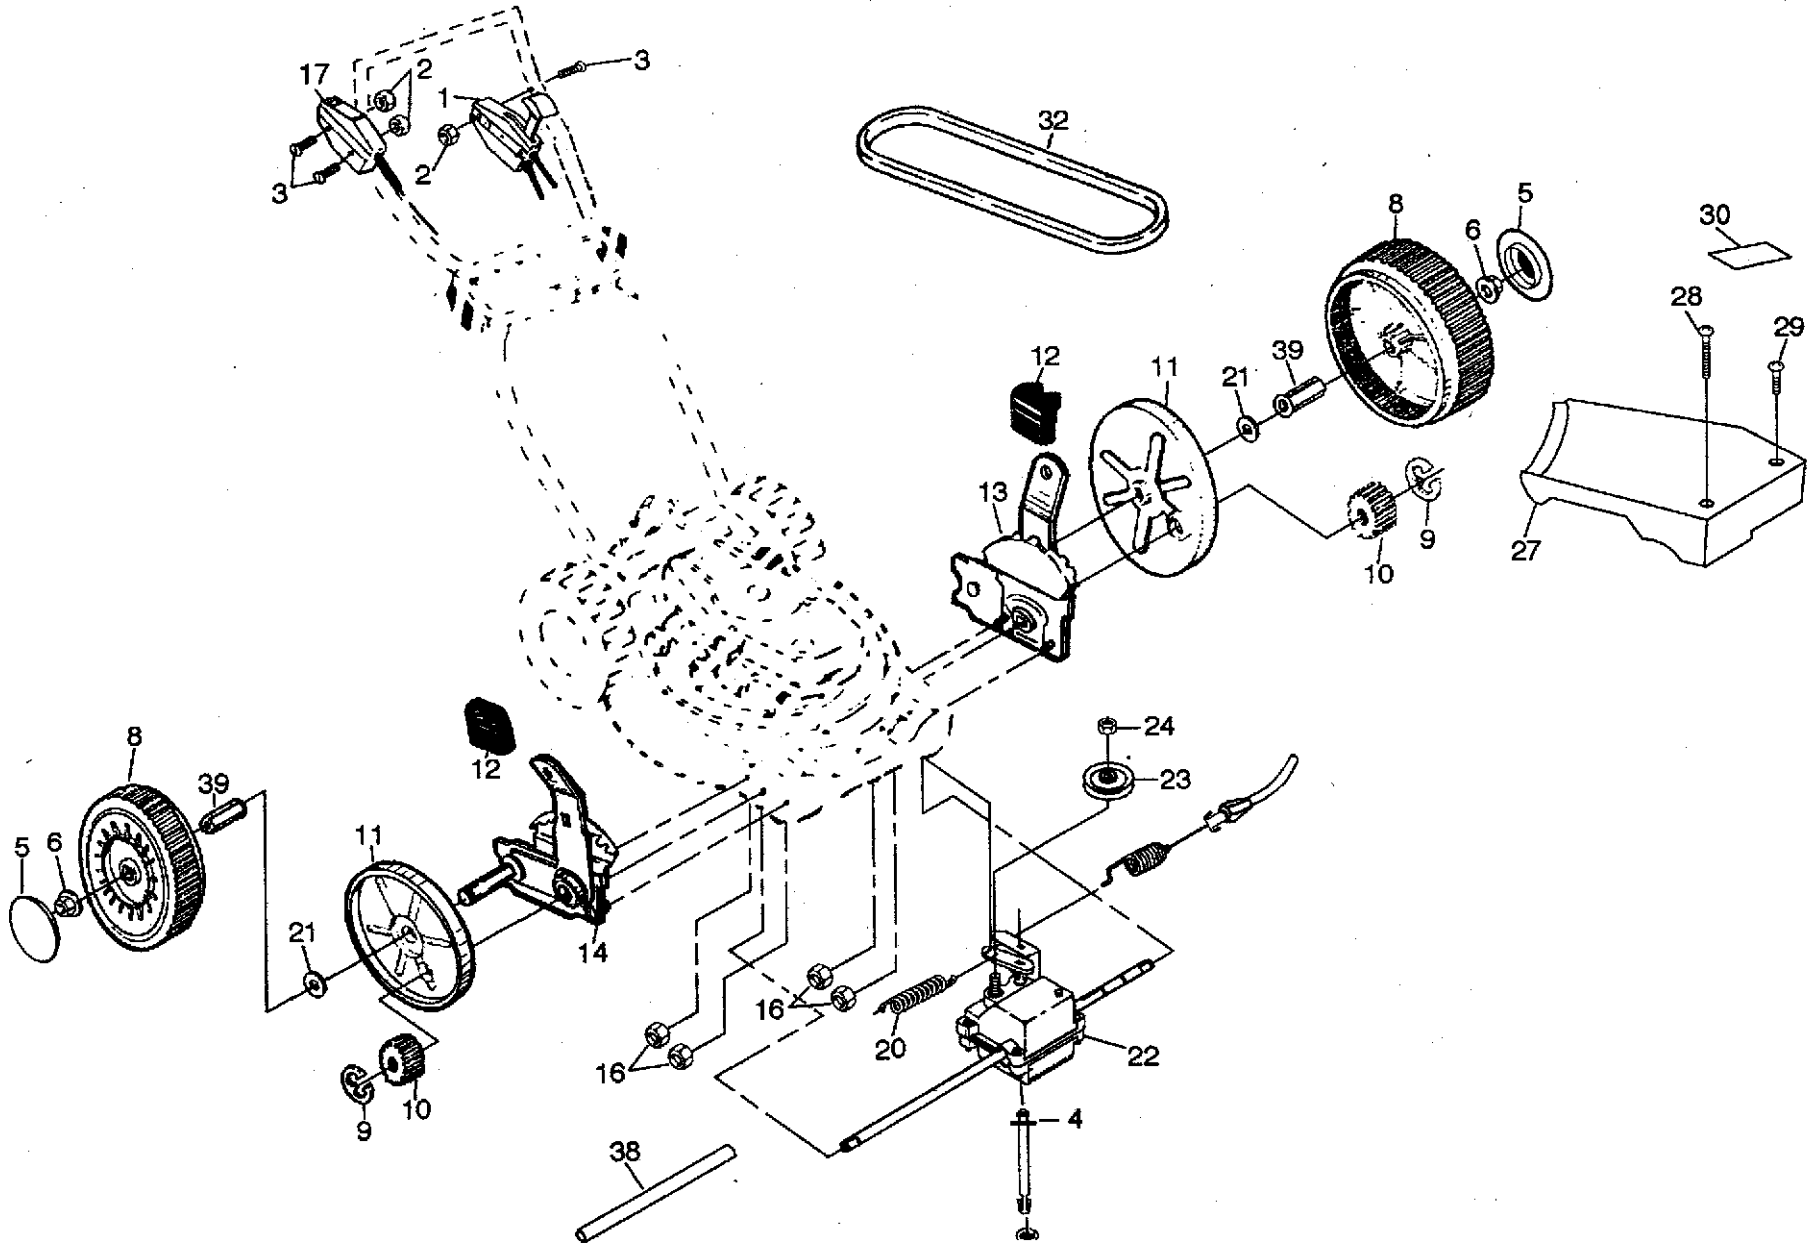

REPAIR PARTS

ROTARY LAWN MOWER - - MODEL NO. 56sfe (954140036A)

20

REPAIR PARTS

ROTARY LAWN MOWER - - MODEL NO. 56sfe (954140036A)

KEY NO.	PART NO.	DESCRIPTION
1	532700617	Drive Control
2	532063601	Locknut 1/4-20
3	532144929	Hex Washer Head Screw 1/4-20 x 2-1/8
4	532150495	Spring Retainer
5	532157008	Hubcap
6	532145212	Flanged Locknut
8	532088558	Wheel & Tire Assembly
9	812000058	E-ring
10	532137054	Pinion
11	532088080	Dust Cover
12	532701037	Selector Knob
13	532150990	Wheel Adjuster Assembly (Left)
14	532150989	Wheel Adjuster Assembly (Right)
16	532063601	Locknut 1/4-20
17	532148306	Engine Zone Control Cable
18	532137090	Spring

KEY NO.	PART NO.	DESCRIPTION
20	532075192	Spring
21	532067725	Washer
22	532702511	Gear Case Assembly
23	532137052	Drive Pulley
24	532132010	Locknut
27	532700479	Drive Cover
28	532146072	Pan Head Machine Screw #10-24 x 2-3/4
29	532149746	Pan Head Machine Screw #10-24 x 1-3/4
30	532157096	Drive Cover Decal
32	532146527	V-Belt
38	532086012	Drive Shaft Cover
39	532088446	Wheel Bushing
---	532750320	Decal RH (Height Adjuster)
---	532750319	Decal LH (Height Adjuster)