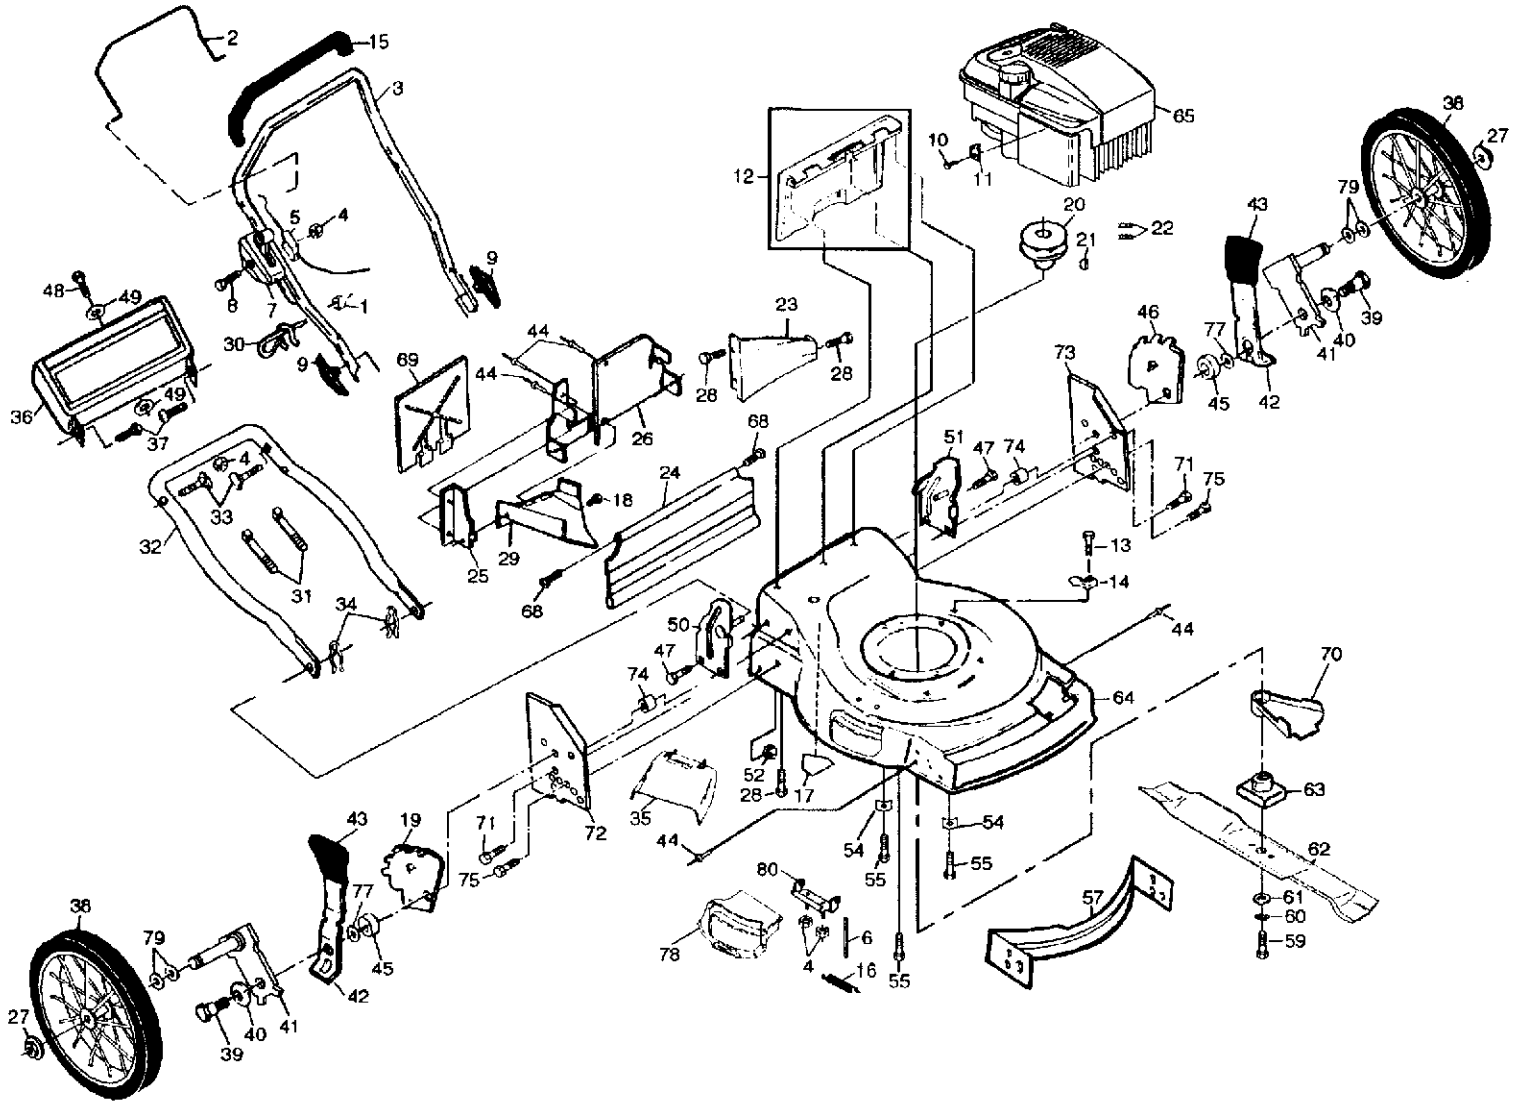

GEAR CASE ASSEMBLY PART NUMBER 702511

KEY NO.	PART NO.	DESCRIPTION
1	817490416	Tapping Screw 1/4-20 x 1-1/4
2	532140269	Engagement Bracket
3	532137053	Shifter
4	532057072	Seal
5	532702710	Grooved Pin 1/8 x 5/8
6	532048373	Gear Case Halves Kit (Includes Key Nos. 4, 5, and 7)
7	532077881	Bearing
8	532137051	Worm Shaft
9	532137074	Drive Shaft
10	532057079	Hardened Washer

KEY NO.	PART NO.	DESCRIPTION
11	532131484	Clutch Yoke
12	532700343	Bushing
13	532086447	Plug
14	532137050	Helical Gear
15	532750436	Clutch Jaw
16	532750369	Grease
17	812000003	E-Ring
18	532850848	Hi-Pro Key
19	532125441	Spring Bracket

NOTE: All component dimensions given in U.S. inches.
1 inch = 25.4 mm

REPAIR PARTS

ROTARY LAWN MOWER -- MODEL NO. 56hs (954077201A)

REPAIR PARTS

ROTARY LAWN MOWER - - MODEL NO. 56hs (954077201A)

KEY NO.	PART NO.	DESCRIPTION
1	873510400	Hex Nut
2	532146900	Control Bar
3	532150041	Upper Handle
4	532063601	Locknut
5	532130861	Engine Zone Control Cable
6	532147286	Hinge Rod
7	532700417	Throttle Control
8	532144929	Hex Washer Head Screw 1/4-20 x 2-1/8
9	532136376	Handle Knob
10	532083816	Screw #10 x 5/8
11	532111190	Cable Clamp (Engine)
12	532147612	Rear Door Kit
13	532750097	Hex Washer Head Screw #10-24 x 1/2
14	532087930	Housing Cable Guide
15	532850724	Handle Grip
16	532145286	Hinge Spring
17	532107339	Danger Decal
18	532150050	Screw
19	532142843	Wheel Adjusting Bracket
20	532084596	Engine Pulley
21	532087677	Hi Pro Key #505
22	532059708	Set Screw 1/4-20 x 5/16
23	532125348	Rear Baffle
24	532140540	Rear Skirt
25	532138860	Side Baffle
26	532139734	Back Plate
27	532083923	Flanged Locknut
28	532054583	Screw Hex Head 1/4-20 x 1/2
29	532125376	Discharge Baffle
30	532132001	Rope Guide
31	532066426	Wire Tie
32	532125160	Lower Handle
33	532131959	Handle Bolt
34	532051793	Hairpin Cotter
35	532150653	Clip-on Discharge Deflector
36	532800547	Trim Plate Assembly
37	532036953	Self-tapping Screw #10-24 x .625
38	532088017	Wheel & Tire Assembly
39	532142748	Shoulder Bolt