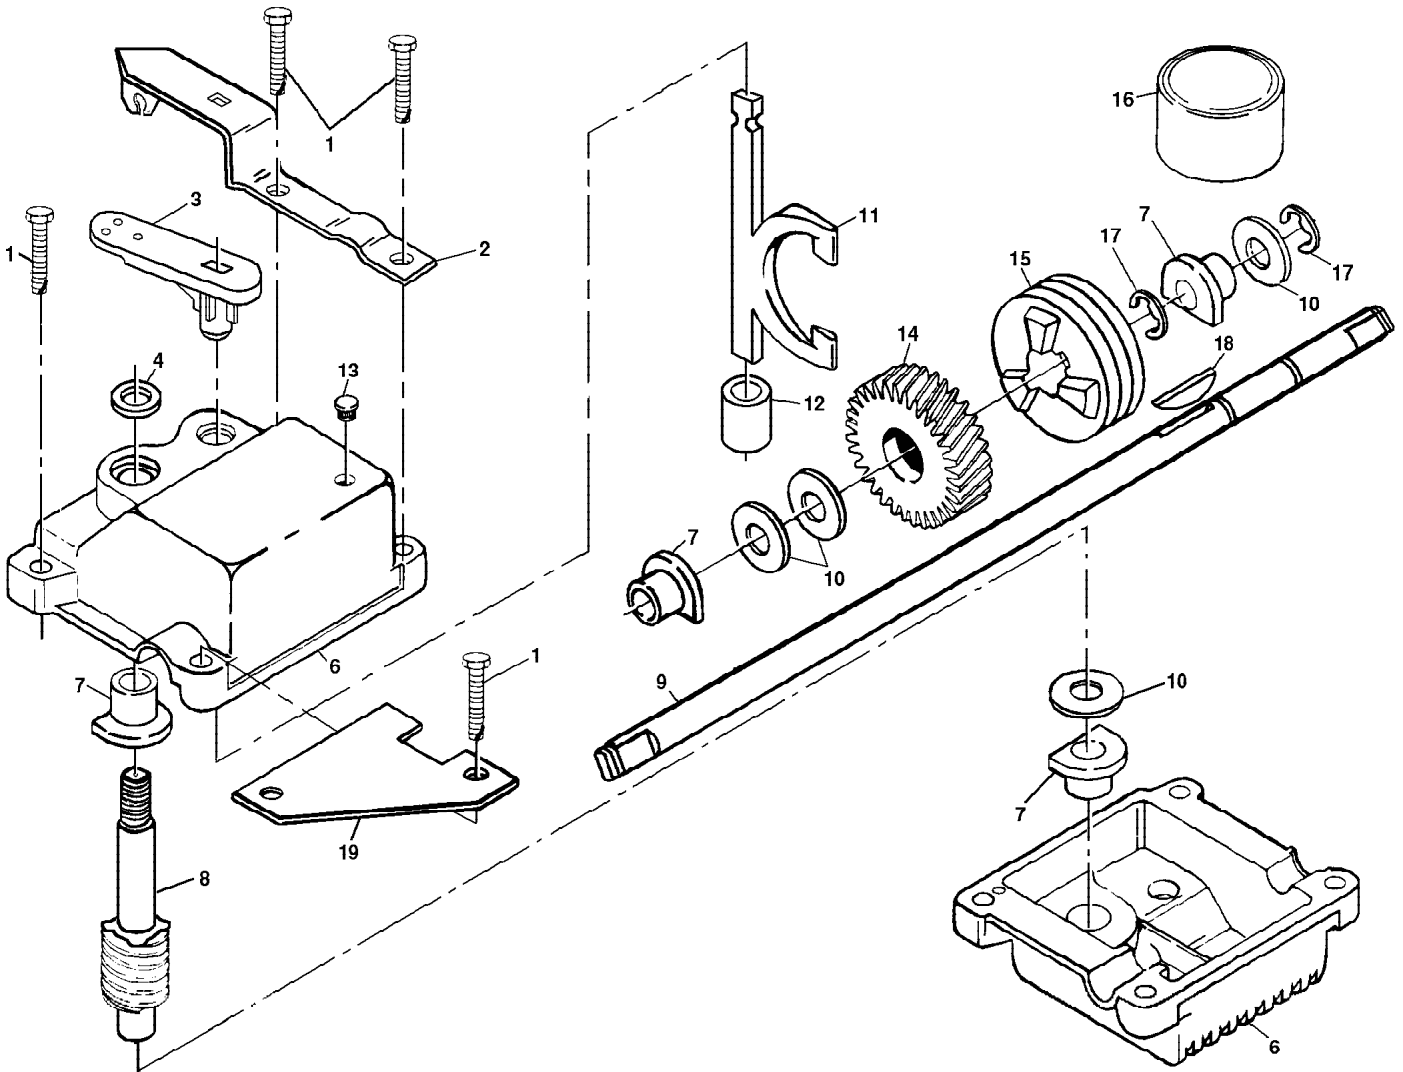

GEAR CASE ASSEMBLY PART NUMBER 702511

KEY NO.	PART NO.	DESCRIPTION
1	817490416	Tapping Screw 1/4-20 x 1-1/4
2	532140269	Engagement Bracket
3	532137053	Shifter
4	532057072	Seal
5	532702710	Grooved Pin 1/8 x 5/8
6	532048373	Gear Case Halves Kit (Includes Key Nos. 4, 5, and 7)
7	532077881	Bearing
8	532137051	Worm Shaft
9	532137074	Drive Shaft
10	532057079	Hardened Washer

KEY NO.	PART NO.	DESCRIPTION
11	532131484	Clutch Yoke
12	532700343	Bushing
13	532086447	Plug
14	532137050	Helical Gear
15	532750436	Clutch Jaw
16	532750369	Grease
17	812000003	E-Ring
18	532850848	Hi-Pro Key
19	532125441	Spring Bracket

NOTE: All component dimensions given in U.S. inches.
1 inch = 25.4 mm

REPAIR PARTS

ROTARY LAWN MOWER -- MODEL NO. 56hs (954077201A)

REPAIR PARTS

ROTARY LAWN MOWER - - MODEL NO. 56hs (954077201A)

KEY NO.	PART NO.	DESCRIPTION
1	873510400	Hex Nut
2	532146900	Control Bar
3	532150041	Upper Handle
4	532063601	Locknut
5	532130861	Engine Zone Control Cable
6	532147286	Hinge Rod
7	532700417	Throttle Control
8	532144929	Hex Washer Head Screw 1/4-20 x 2-1/8
9	532136376	Handle Knob
10	532083816	Screw #10 x 5/8
11	532111190	Cable Clamp (Engine)
12	532147612	Rear Door Kit
13	532750097	Hex Washer Head Screw #10-24 x 1/2
14	532087930	Housing Cable Guide
15	532850724	Handle Grip
16	532145286	Hinge Spring
17	532107339	Danger Decal
18	532150050	Screw
19	532142843	Wheel Adjusting Bracket
20	532084596	Engine Pulley
21	532087677	Hi Pro Key #505
22	532059708	Set Screw 1/4-20 x 5/16
23	532125348	Rear Baffle
24	532140540	Rear Skirt
25	532138860	Side Baffle
26	532139734	Back Plate
27	532083923	Flanged Locknut
28	532054583	Screw Hex Head 1/4-20 x 1/2
29	532125376	Discharge Baffle
30	532132001	Rope Guide
31	532066426	Wire Tie
32	532125160	Lower Handle
33	532131959	Handle Bolt
34	532051793	Hairpin Cotter
35	532150653	Clip-on Discharge Deflector
36	532800547	Trim Plate Assembly
37	532036953	Self-tapping Screw #10-24 x .625
38	532088017	Wheel & Tire Assembly
39	532142748	Shoulder Bolt