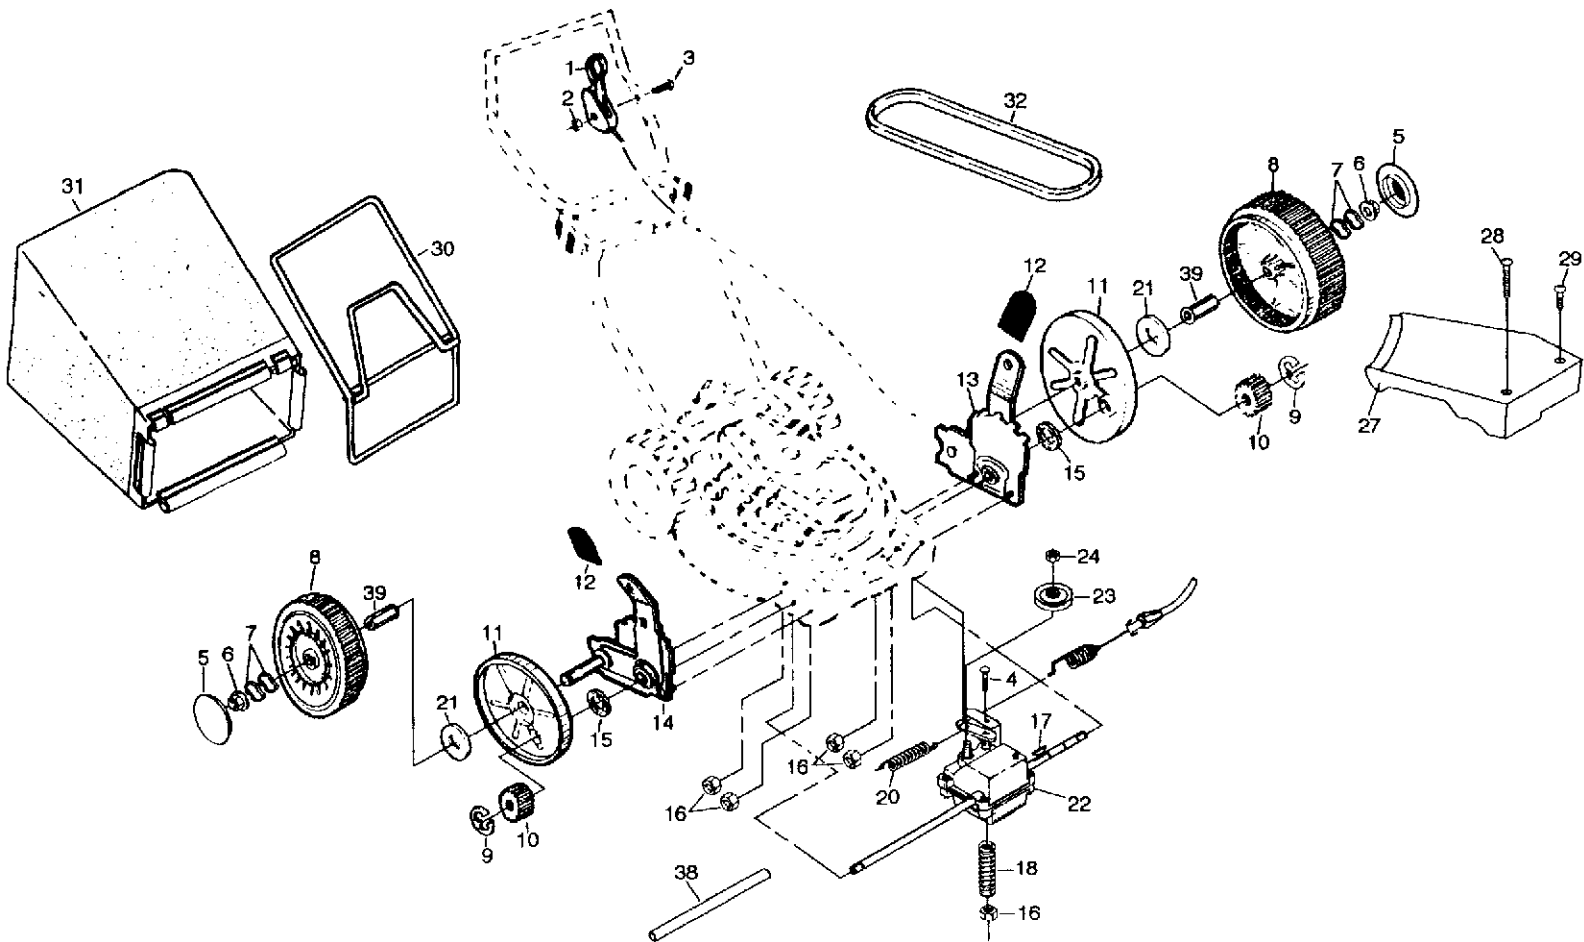

REPAIR PARTS

ROTARY LAWN MOWER -- MODEL NO. 56hs (954077201A)

18

REPAIR PARTS

ROTARY LAWN MOWER - - MODEL NO. 56hs (954077201A)

KEY NO.	PART NO.	DESCRIPTION	KEY NO.	PART NO.	DESCRIPTION
1	532146323	Drive Control	17	532087677	Hi-Pro Key
2	532063601	Locknut #10-24	18	532137090	Spring
3	532144929	Pan Head Machine Screw 1/4-20 x 2-1/8	20	532075192	Spring
4	532700875	Carriage Bolt 1/4-20 x 2	21	532067725	Washer 1/2 x 1-1/2 x .134
5	532850845	Hubcap	22	532702511	Gear Case Assembly
6	532083923	Nut	23	532137052	Drive Pulley
7	532057143	Wave Washer	24	532132010	Locknut
8	532142204	Wheel & Tire Assembly	27	532700479	Drive Cover
9	812000058	E-ring	28	532087866	Pan Head Tapping Screw #10-24 x 2-3/4
10	532137054	Pinion	29	532136797	Pan Head Tapping Screw #10-24 x 1-3/4
11	532088080	Dust Cover	30	532088614	Catcher Frame
12	532701037	Selector Knob	31	532800386	Grass Bag
13	532151009	Wheel Adjuster Assembly (Left)	32	532137078	V-Belt
14	532151010	Wheel Adjuster Assembly (Right)	38	532086012	Drive Shaft Cover
15	532088118	Felt Washer	39	532088446	Wheel Bushing
16	532063601	Locknut	--	532150994	Drive Cover Decal