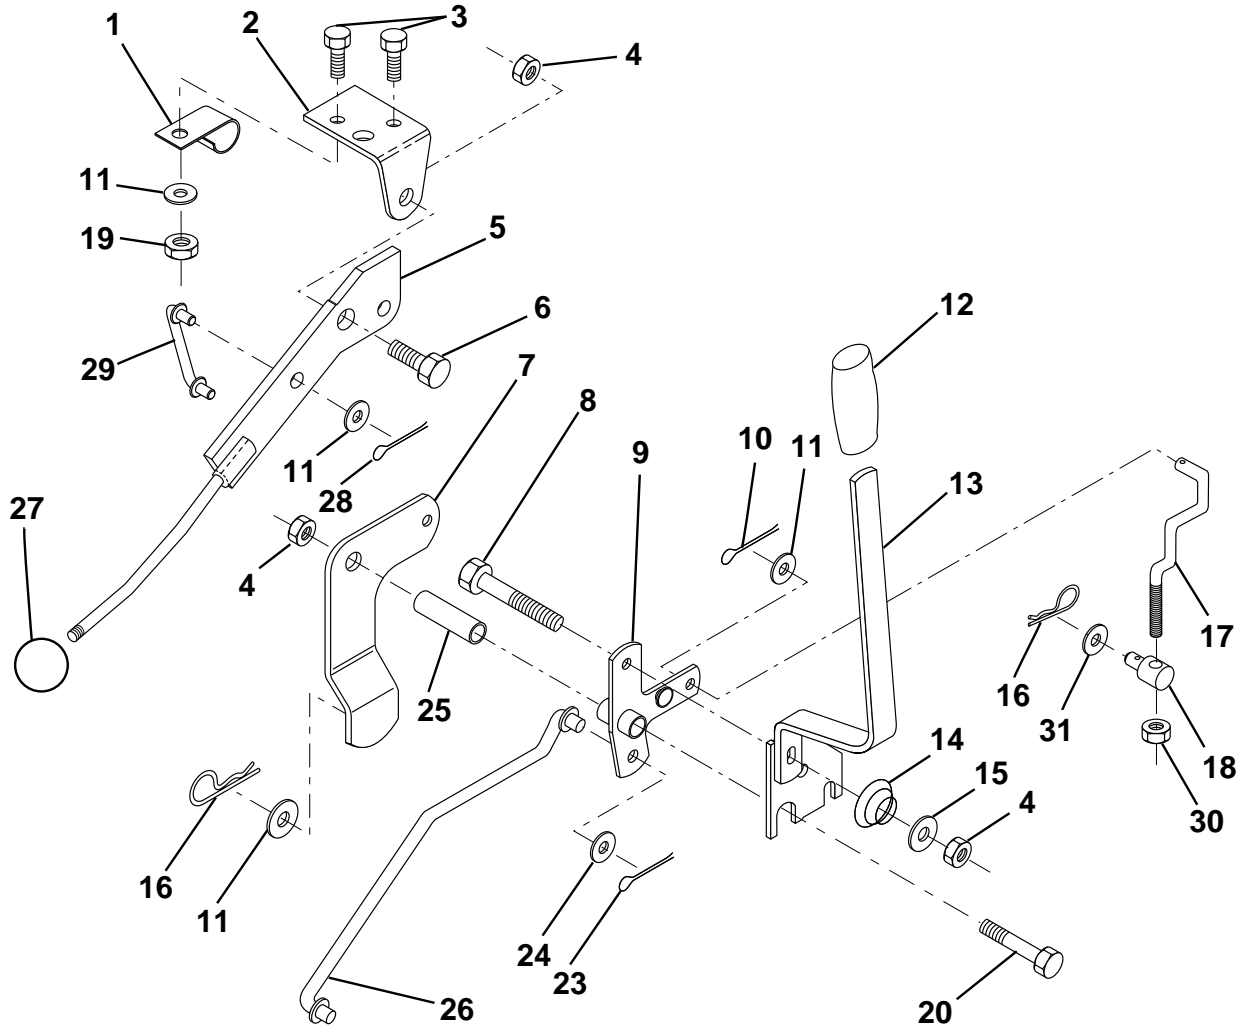

For Husqvarna Parts Call 606-678-9623 or 606-561-4983

REPAIR PARTS

TRACTOR - - MODEL NUMBER LR120 (954830051A)

MOWER LIFT LEVER

KEY NO.	PART NO.	DESCRIPTION	KEY NO.	PART NO.	DESCRIPTION
1	532126470	Clip, Insulated	15	819131212	Washer 13/32 x 3/4 x 12 Ga.
2	532122018	Bracket, Mower Clutch	16	532124961	Retainer, Spring
3	871110408	Bolt, Fin. Hex 1/4-20 UNC x 1/2	17	532127359	Link, Front Lift
4	873680600	Nut, Crownlock 3/8-16 UNC	18	532142028	Trunnion, Adj. 94
5	532145187	Assembly, Clutch Lever	19	873680400	Nut, Crownlock 1/4-20
6	532106451	Bolt, Shoulder 3/8-16 UNC x 2-3/4	20	874760644	Bolt, Fin. Hex
7	532135371	Assembly, Mower Clutch Arm	23	876020416	Pin, Cotter 1/8 x 1
8	874760636	Bolt, Hex 3/8-16 UNC x 2-1/4	24	819171612	Washer 17/32 x 1 x 16 Ga.
9	532121930	Bellcrank, Asm. Lift	25	532121933	Tube, Spacer
10	876020412	Pin, Cotter 1/8 x 3/4	26	532141470	Rod, Mower Lift
11	819131316	Washer 13/32 x 13/16 x 16 Ga.	27	532106932	Knob
12	532122027	Grip, Handle	28	876020312	Pin, Cotter 3/32 x 3/4
13	532139352	Assembly, Lift Handle	29	532131655	Link, Mower Clutch
14	532123496	Spring, Compression	30	873350600	Nut Hex Jam 3/8-16 Unc
			31	819132012	Washer 13/32 x 1-1/4 x 12

HARDWARE SHOWN LARGER FOR EASIER IDENTIFICATION