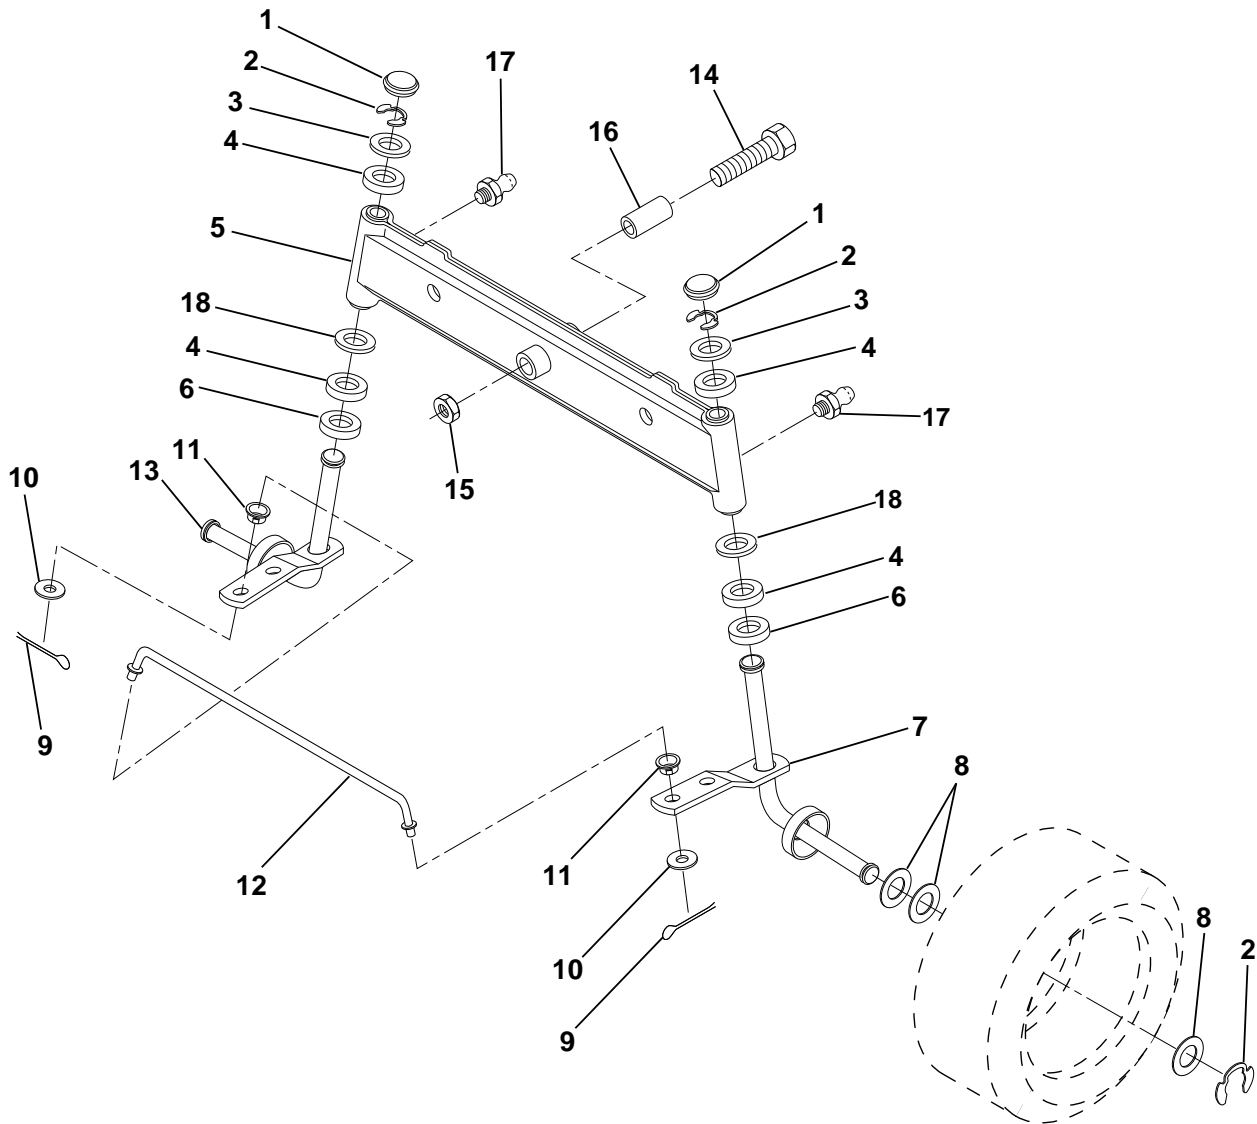

For Husqvarna Parts Call 606-678-9623 or 606-561-4983

REPAIR PARTS

TRACTOR - - MODEL NUMBER LR120 (954830051A)

FRONT AXLE

KEY NO.	PART NO.	DESCRIPTION	KEY NO.	PART NO.	DESCRIPTION
1	532121232	Cap, Spindle	10	819131316	Washer 13/32 x 13/16 x 16 Ga.
2	812000029	Ring, Clip	11	532126847	Bushing
3	532121748	Washer 25/32 x 1-5/8 x 16 Ga.	12	532130465	Rod, Tie
4	532124937	Nyliner	13	532137061	Spindle, L.H. Asm.
5	532142033	Axle, Front	14	874011056	Bolt Hex 5/1-11 x 3-1/2
6	532124931	Bearing, Thrust	15	873901000	Nut, Lock Flange 5/8-11
7	532137062	Spindle, R.H. Asm.	16	532110438	Spacer Bearing Axle
8	532121749	Washer 25/32 x 1-1/4 x 16 Ga.	17	532124836	Fitting Grease
9	876020412	Pin, Cotter 1/8 x 3/4	18	819272016	Washer 27/32 x 1-1/4 x 16 Ga.

HARDWARE SHOWN LARGER FOR EASIER IDENTIFICATION