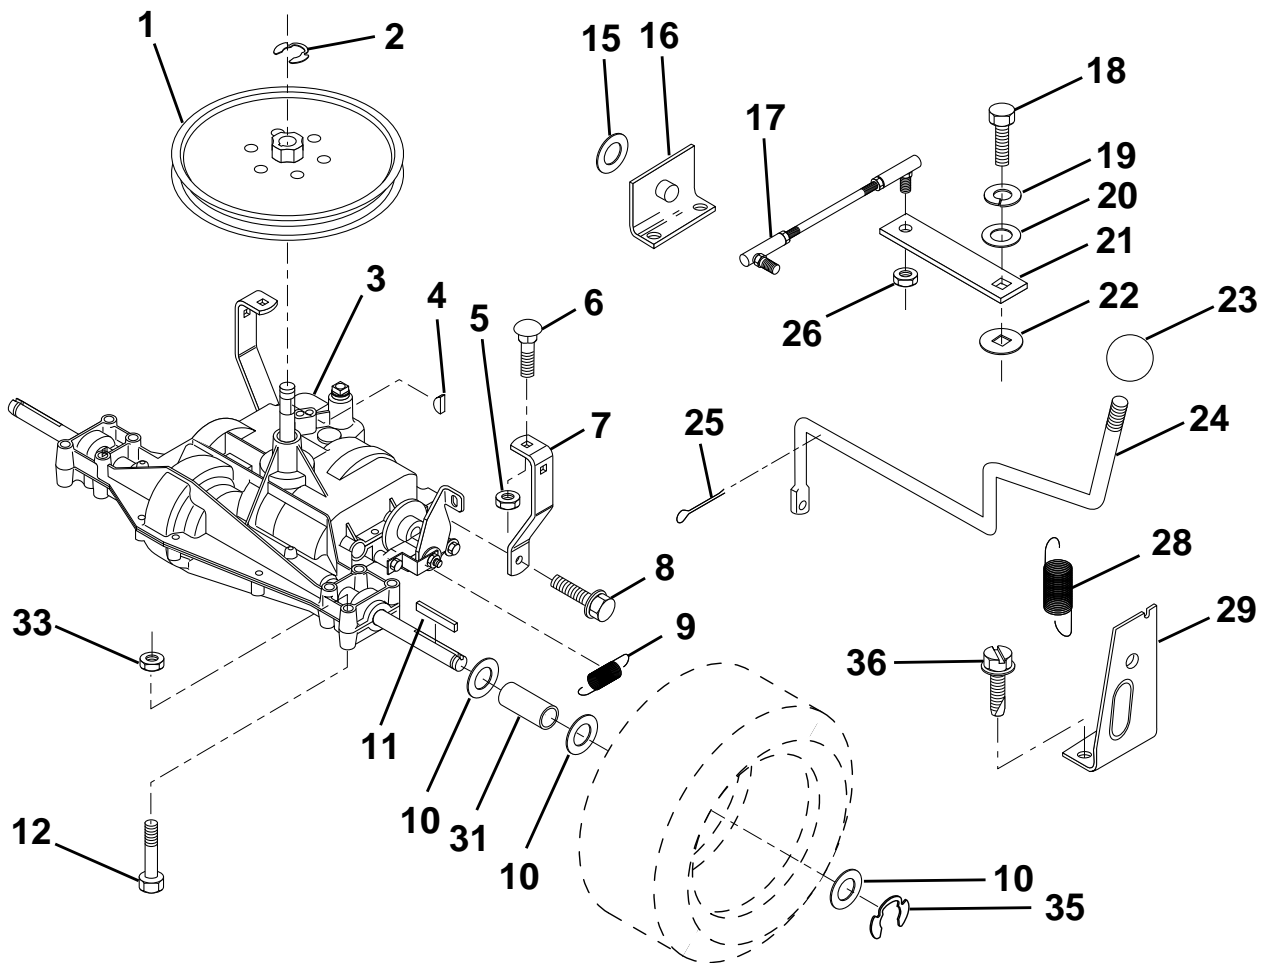

For Husqvarna Parts Call 606-678-9623 or 606-561-4983

REPAIR PARTS

TRACTOR - - MODEL NUMBER LR120 (954830051A)

TRANSAXLE

KEY NO.	PART NO.	DESCRIPTION	KEY NO.	PART NO.	DESCRIPTION
1	532123385	Pulley	18	874550412	Bolt, Fin Hex 1/4-28 UNF x 3/4 Gr. 8
2	812000028	Ring, Retainer	19	810040400	Washer, Lock 1/4
3	-----	Transaxle, Dana 5 Spd. Model No. 4360-79	20	819091210	Washer 9/32 x 3/4 x 10 Ga.
4	532125096	Key, Woodruff #9	21	532123539	Arm, Shift
5	873680500	Nut, Crownlock 5/16-18	22	532105701	Washer, Shift Plate
6	872140506	Bolt, Carriage 5/16-18 UNC x 3/4	23	532106933	Knob, Rd 1/2-13
7	532123378	Strap, Torque	24	532128215	Rod Shift
8	817490512	Screw 5/16-18 x 3/4	25	876020416	Pin, Cotter 1/8 x 1
9	532146682	Spring, Brake	26	873810500	Locknut 5/16-24 UNF
10	532121749	Washer 25/32 x 1-1/4 x 16 Ga.	28	532128085	Extension, Spring
11	532123583	Key, Square	29	532128084	Support Handle Shift RH
12	874760644	Bolt, Fin Hex 3/8-16 Unc x 2-3/4	31	532109502	Spacer Axle
15	819171616	Washer 17/32 x 1 x 16 Ga.	33	873680600	Nut Crownlock 3/8-16 Unc
16	532124600	Support Handle Shift LH	35	812000001	E-Ring
17	532123632	Link, Shift	36	817720408	Screw

HARDWARE SHOWN LARGER FOR EASIER IDENTIFICATION