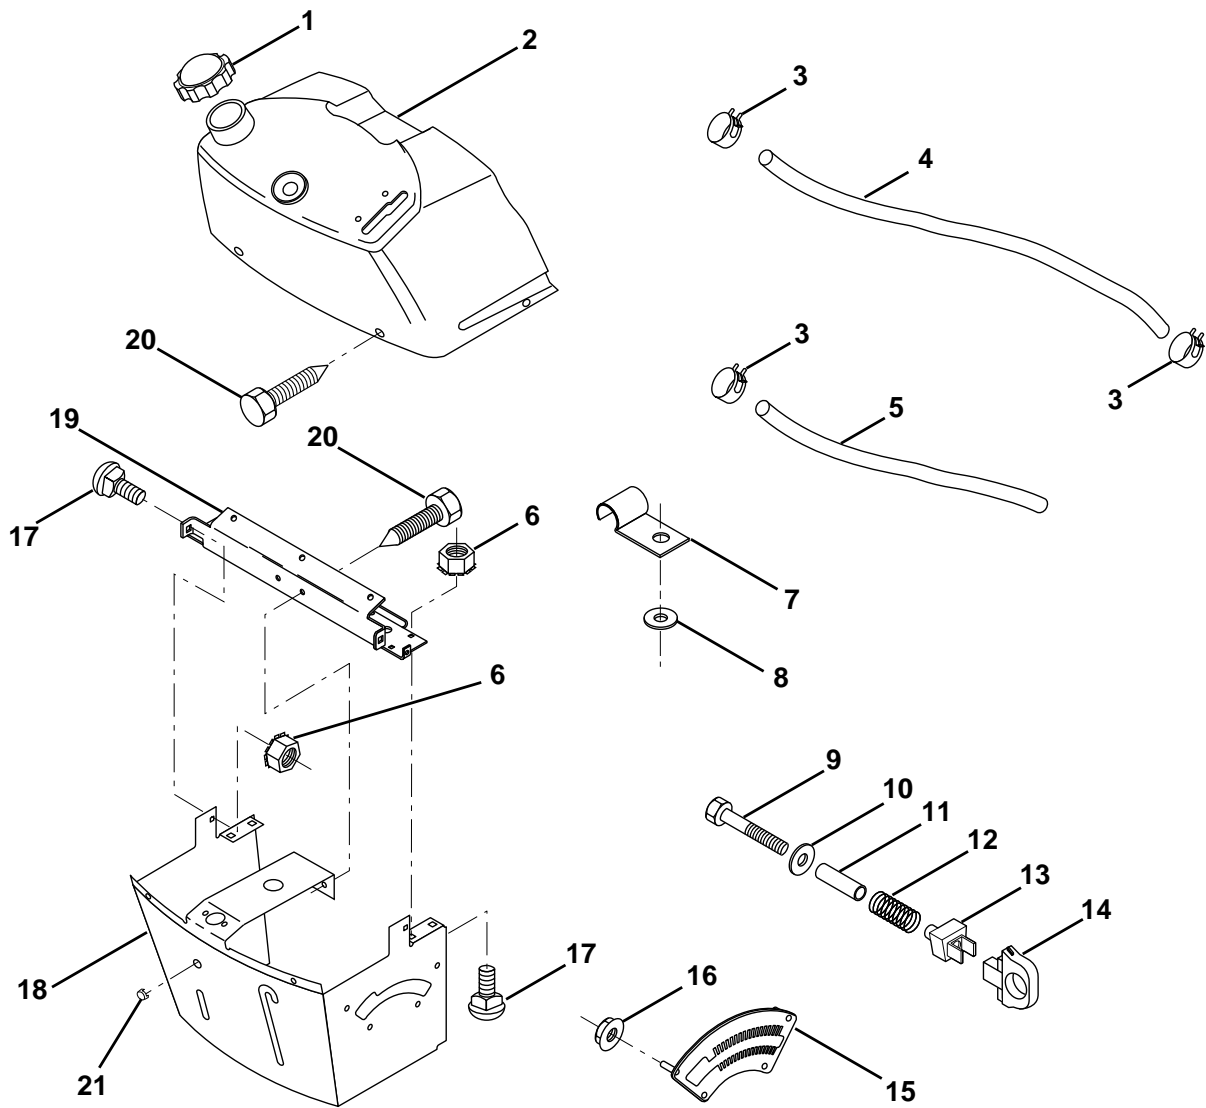

## REPAIR PARTS

TRACTOR - - MODEL NUMBER LR120 (954830051A)

### ELECTRICAL

KEY NO.	PART NO.	DESCRIPTION
1	873640400	Nut, Hex Keps 1/4-20
2	532108423	Assembly, Cable
3	532144924	Battery
4	532069180	Nut, Lock #10-24 UNC
5	532108236	Bracket, Switch
6	532109553	Switch, Interlock (4-terminal)
7	532146374	Keeper, Actuator
8	817021008	Screw, Hex Hd. Tap #10-24 x 1/2
9	532140401	Key, Steel Delta
10	532141226	Cover, Key Ignition
11	532140400	Nut, Ignition
12	532144921	Switch, Ignition
15	532121305	Switch, Plunger
17	532108824	Fuse
18	532128353	Assembly, Cable
19	532146063	Harness, Ignition
20	873350400	Nut, Hex Jam 1/4-20
21	810090400	Washer, Lock 1/4
22	871110408	Bolt, Fin. Hex 1/4-20 UNC x 1/2 Gr. 5
24	532131563	Cover, Terminal
25	532145673	Solenoid
26	874760412	Bolt, Hex Hd. 1/4-20 UNC x 3/4
27	819091016	Washer 9/32 x 5/8 x 16
28	810040400	Washer, Lock 1/4
30	873220400	Nut, Fin. Hex 1/4-20 UNC
36	811150400	Washer Lock Inter. Tooth 1/4
39	532141735	Bracket Switch Clutch
55	817490508	Screw Thdrol 5/16-18 x 1/2
70	532140413	Harness Engine

## REPAIR PARTS

TRACTOR - - MODEL NUMBER LR120 (954830051A)

DASH

KEY NO.	PART NO.	DESCRIPTION	KEY NO.	PART NO.	DESCRIPTION
1	532142187	Cap, Fuel	12	532003720	Spring
2	532138394	Assembly, Dash & Fuel Tank	13	532126450	Clip, Height Adjustment
3	532123487	Clamp, Hose	14	532126115	Knob, Height Stop
4	532008544	Line, Fuel	15	532122023	Adjustment, Quadrant Height
5	532008548	Line, Fuel	16	532124346	Nut, Self-Threading 3/16-18
6	873640400	Nut, Hex, Keps 1/4-20	17	872110404	Bolt, Carriage 1/4-20 x 1/2 Gr. 5
7	532124996	Clip, Fuel Line	18	532130745	Support Assembly, Dash
8	819091216	Washer 9/32 x 3/4 x 16 Ga.	19	532134744	Brace, Cross
9	874760428	Bolt, Hex, Fin 1/4-20 x 1-3/4	20	817060408	Screw, Self-Tapping 1/4-20 x 1/2
10	819091413	Washer 11/32 x 11/16 x 16 Ga.	21	532134014	Plug Dome Black
11	532121249	Spacer, Split			