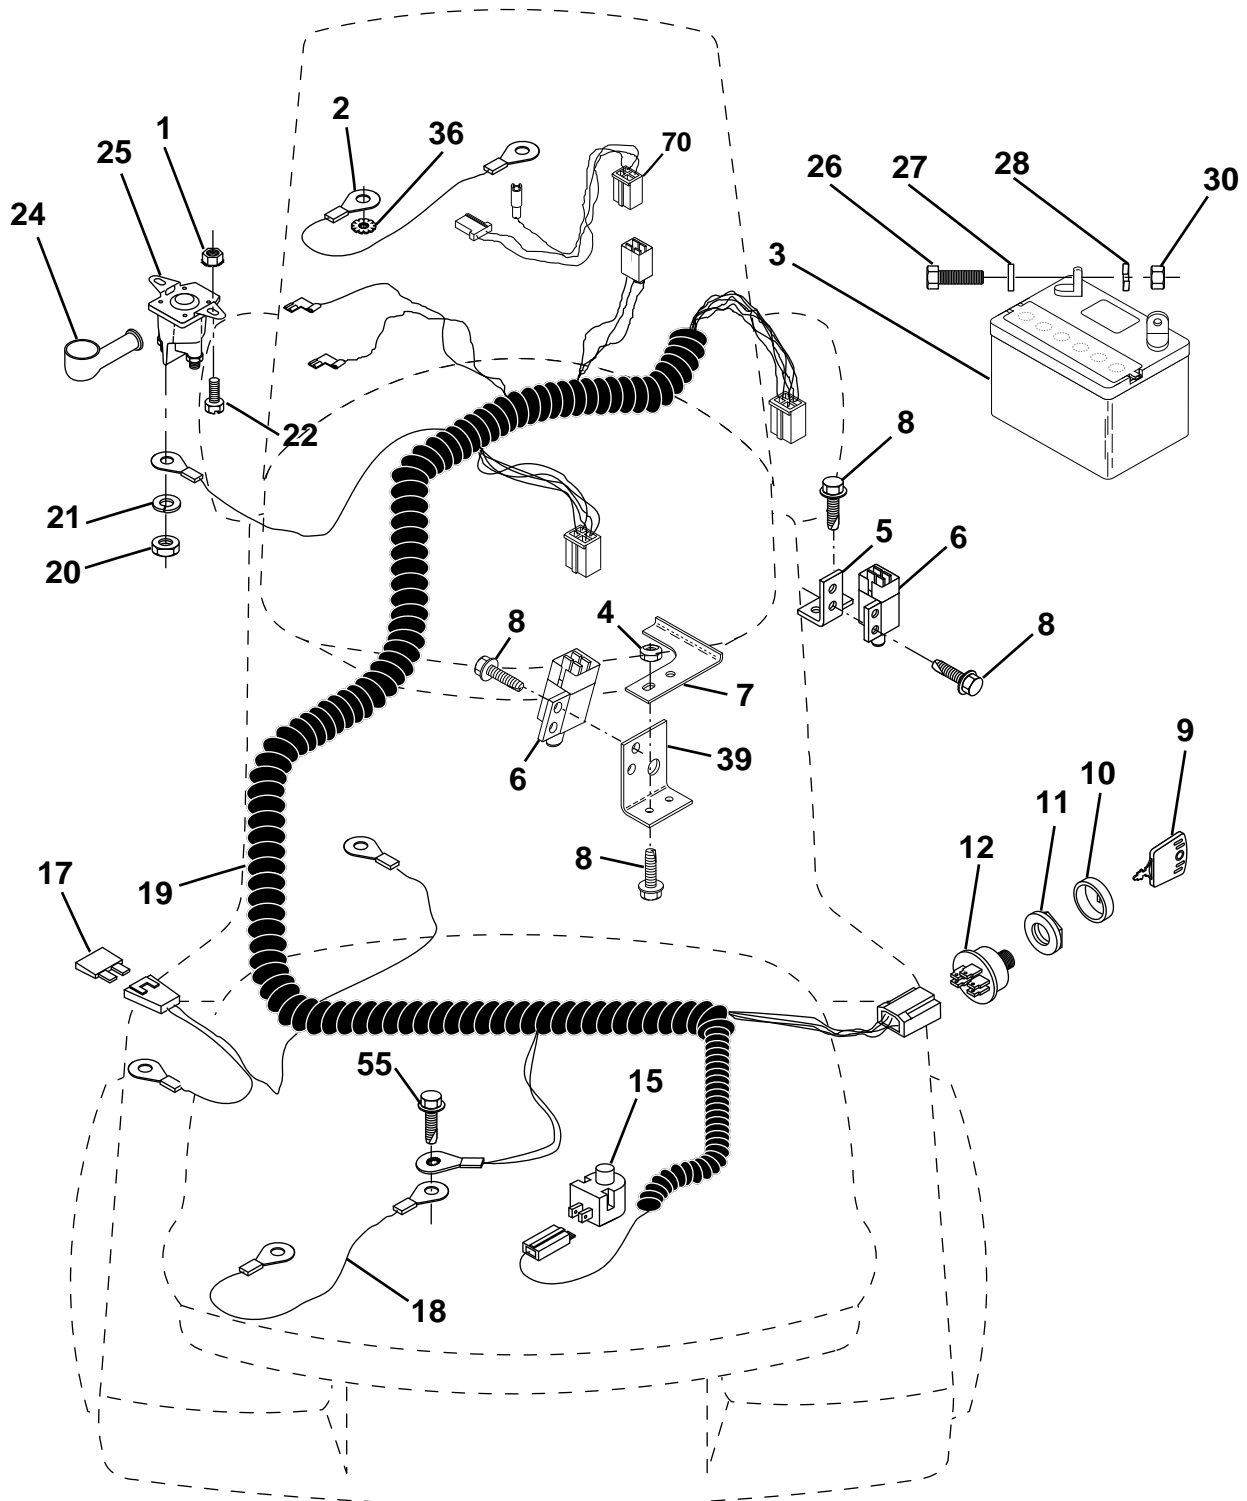

# LR 120

954830051A

Repair Parts Manual

Ride Mower

**ELECTRICAL**

## REPAIR PARTS

TRACTOR - - MODEL NUMBER LR120 (954830051A)

### ELECTRICAL

KEY NO.	PART NO.	DESCRIPTION
1	873640400	Nut, Hex Keps 1/4-20
2	532108423	Assembly, Cable
3	532144924	Battery
4	532069180	Nut, Lock #10-24 UNC
5	532108236	Bracket, Switch
6	532109553	Switch, Interlock (4-terminal)
7	532146374	Keeper, Actuator
8	817021008	Screw, Hex Hd. Tap #10-24 x 1/2
9	532140401	Key, Steel Delta
10	532141226	Cover, Key Ignition
11	532140400	Nut, Ignition
12	532144921	Switch, Ignition
15	532121305	Switch, Plunger
17	532108824	Fuse
18	532128353	Assembly, Cable
19	532146063	Harness, Ignition
20	873350400	Nut, Hex Jam 1/4-20
21	810090400	Washer, Lock 1/4
22	871110408	Bolt, Fin. Hex 1/4-20 UNC x 1/2 Gr. 5
24	532131563	Cover, Terminal
25	532145673	Solenoid
26	874760412	Bolt, Hex Hd. 1/4-20 UNC x 3/4
27	819091016	Washer 9/32 x 5/8 x 16
28	810040400	Washer, Lock 1/4
30	873220400	Nut, Fin. Hex 1/4-20 UNC
36	811150400	Washer Lock Inter. Tooth 1/4
39	532141735	Bracket Switch Clutch
55	817490508	Screw Thdrol 5/16-18 x 1/2
70	532140413	Harness Engine

## REPAIR PARTS

TRACTOR - - MODEL NUMBER LR120 (954830051A)

DASH

KEY NO.	PART NO.	DESCRIPTION	KEY NO.	PART NO.	DESCRIPTION
1	532142187	Cap, Fuel	12	532003720	Spring
2	532138394	Assembly, Dash & Fuel Tank	13	532126450	Clip, Height Adjustment
3	532123487	Clamp, Hose	14	532126115	Knob, Height Stop
4	532008544	Line, Fuel	15	532122023	Adjustment, Quadrant Height
5	532008548	Line, Fuel	16	532124346	Nut, Self-Threading 3/16-18
6	873640400	Nut, Hex, Keps 1/4-20	17	872110404	Bolt, Carriage 1/4-20 x 1/2 Gr. 5
7	532124996	Clip, Fuel Line	18	532130745	Support Assembly, Dash
8	819091216	Washer 9/32 x 3/4 x 16 Ga.	19	532134744	Brace, Cross
9	874760428	Bolt, Hex, Fin 1/4-20 x 1-3/4	20	817060408	Screw, Self-Tapping 1/4-20 x 1/2
10	819091413	Washer 11/32 x 11/16 x 16 Ga.	21	532134014	Plug Dome Black
11	532121249	Spacer, Split			