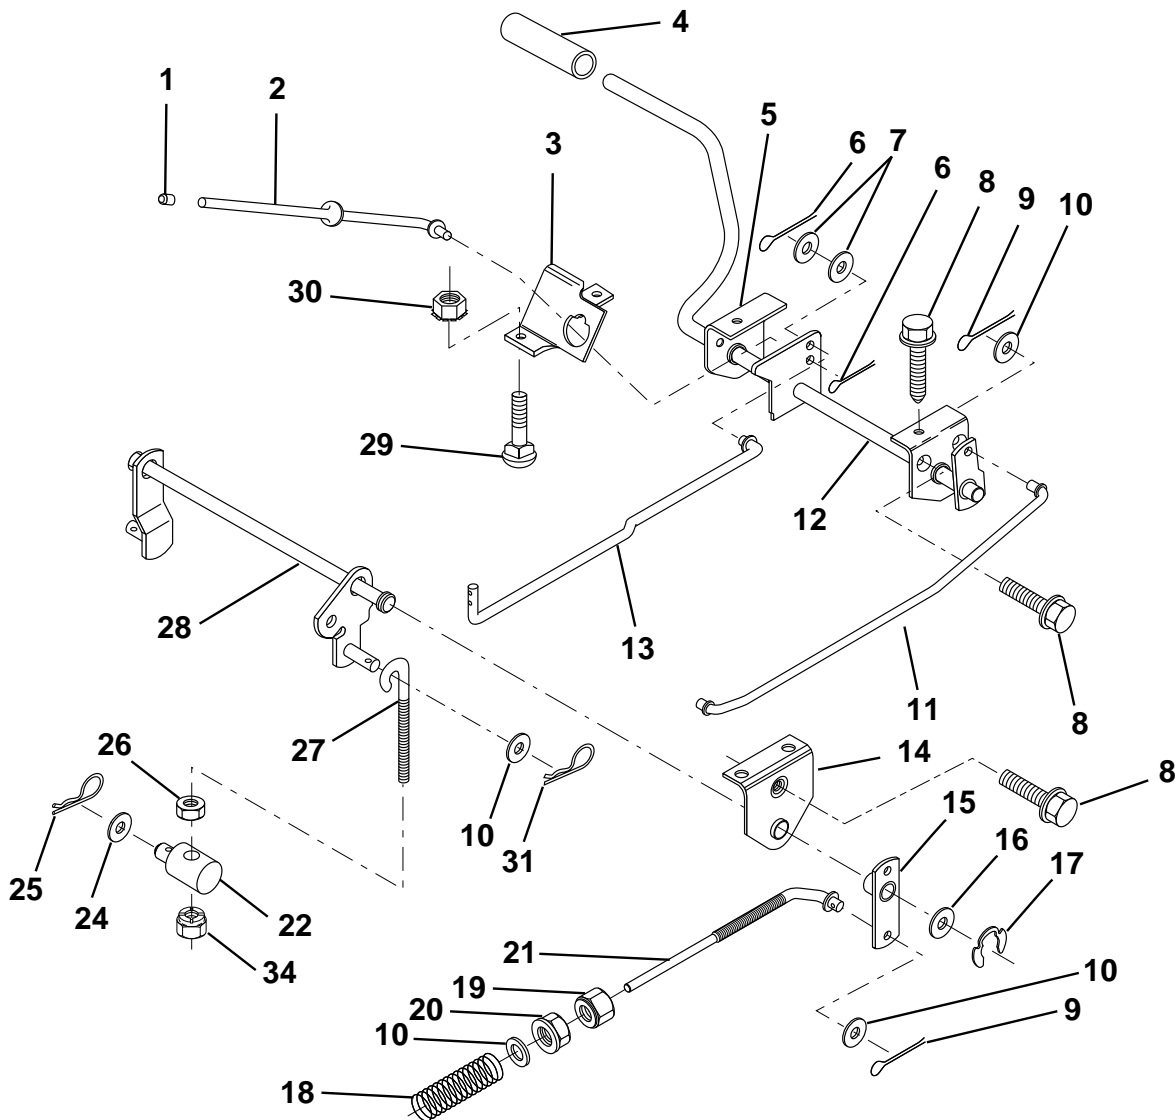

For Husqvarna Parts Call 606-678-9623 or 606-561-4983

REPAIR PARTS

TRACTOR - - MODEL NUMBER LR120 (954830051A)

BRAKE / REAR MOWER LIFT ASSEMBLY

KEY NO.	PART NO.	DESCRIPTION	KEY NO.	PART NO.	DESCRIPTION
1	532071673	Cap, Plunger	16	819251816	Washer 25/32 x 1-1/8 x 16 Ga.
2	532123436	Rod, Parking Brake	17	812000034	Ring, Klip
3	532123437	Bracket, Parking Brake	18	532106888	Spring, Brake Rod
4	532008156	Cover, Pedal	19	873350600	Nut, Hex, Jam 3/8-16 UNC
5	532122504	Bracket, Clutch/Brake Pedal, L.H.	20	873800600	Nut, Lock, Hex W/Ins 3/8-16 UNC
6	876020312	Pin, Cotter 3/32 x 3/4	21	532131460	Rod, Rear Brake
7	819131016	Washer 13/32 x 5/8 x 16 Ga.	22	532144585	Trunnion, Lift
8	817490508	Screw, Hex, Thd. Roll. 5/16-18 x 1/2	24	819132012	Washer 13/32 x 1-1/4 x 12 Ga.
9	876020412	Pin, Cotter 1/8 x 3/4	25	532124961	Spring, Retainer
10	819131316	Washer 13/32 x 13/16 x 16 Ga.	26	873930600	Nut, Centerlock 3/8-16 UNC
11	532123543	Rod, Brake Front	27	532127369	Link, Threaded
12	532139933	Assembly, Clutch/Brake Pedal	28	532140776	Assembly, Rear Mower Lift
13	532123394	Rod, Clutch	29	872110506	Bolt, Carriage 5/16-18 UNC x 3/4
14	532121978	Bracket, Lift, Shaft	30	873510500	Nut, Keps 5/16-16 UNC
15	532133332	Assembly, Brake, Pivot, Arm	31	532124660	Retainer, Spring
			34	873680600	Nut, Crownlock 3/8-16 UNC

HARDWARE SHOWN LARGER FOR EASIER IDENTIFICATION