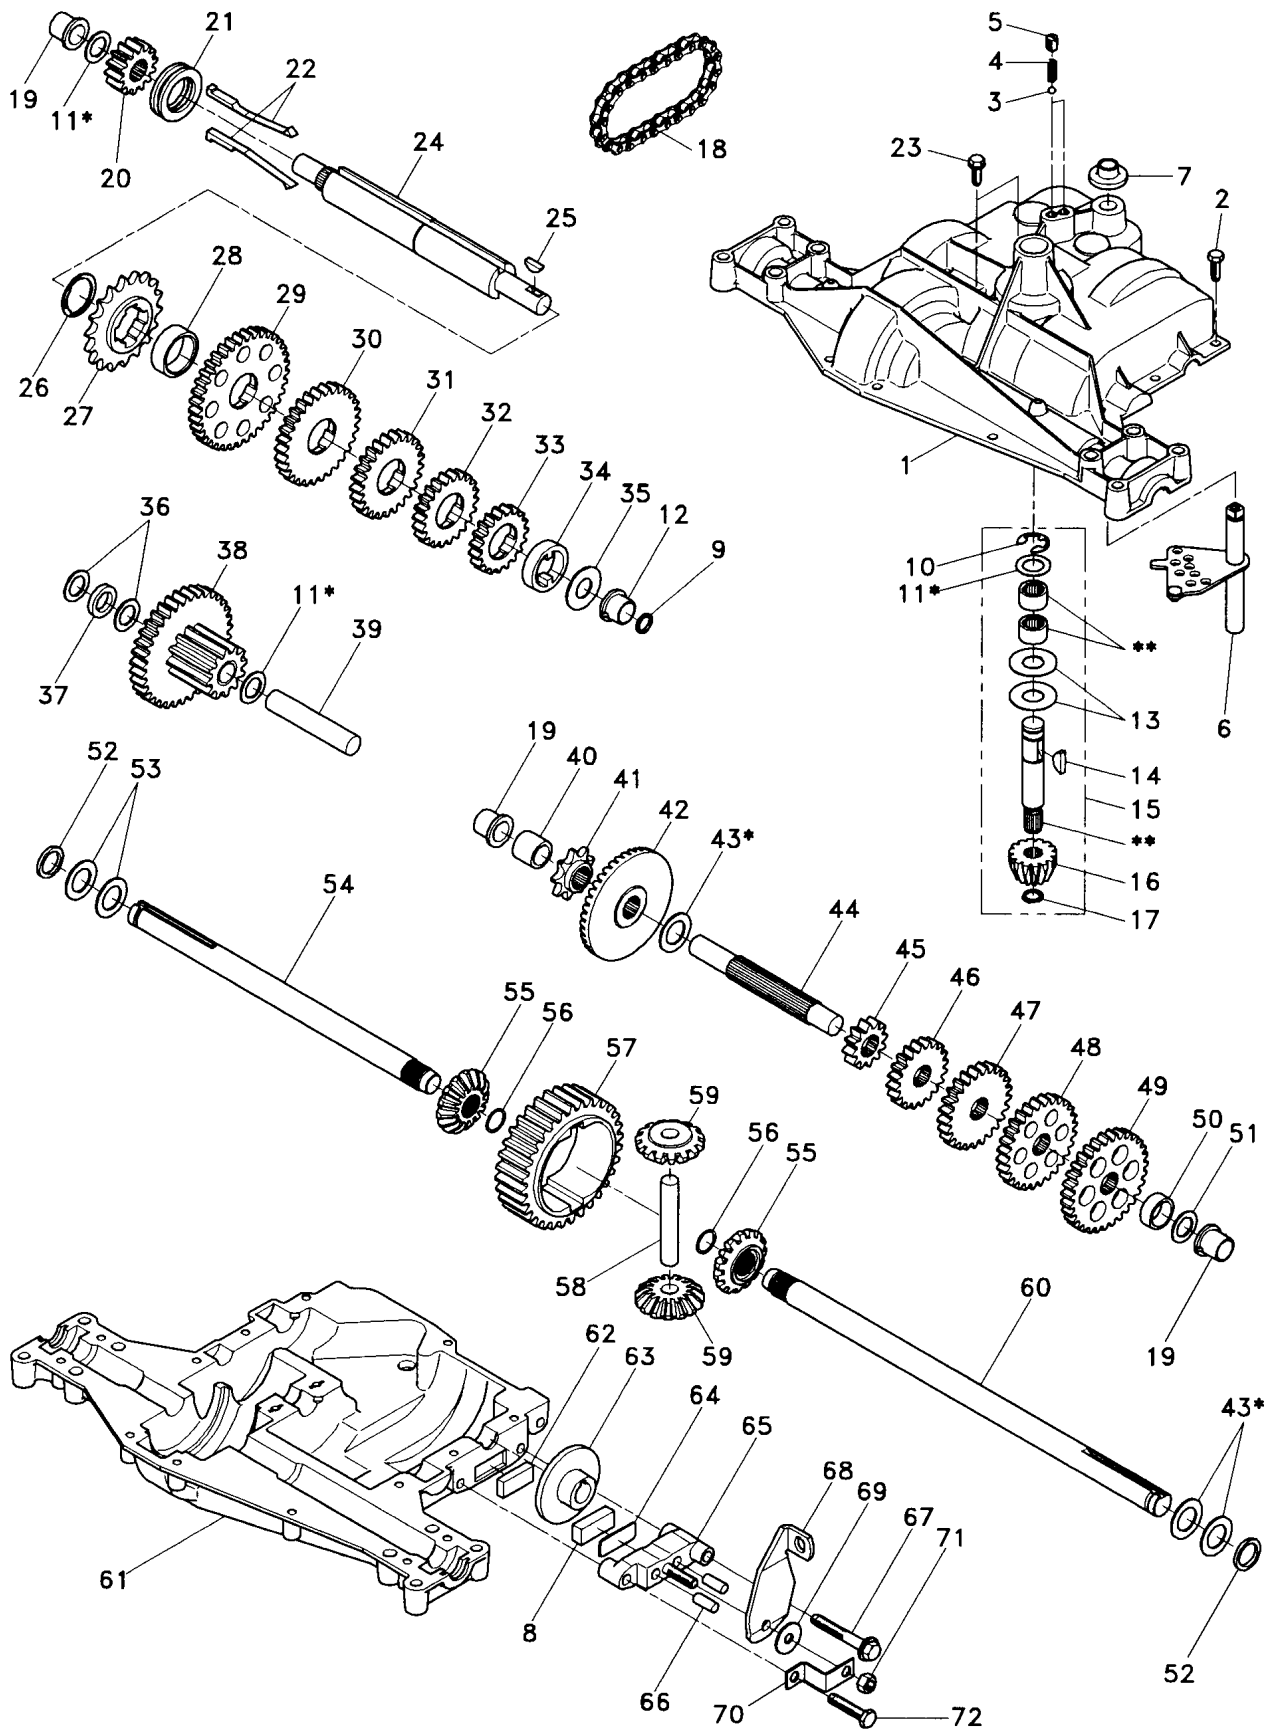

For Husqvarna Parts Call 606-678-9623 or 606-561-4983

REPAIR PARTS

TRACTOR - - MODEL NUMBER LR120 (954830051A)

MOWER DECK

KEY NO.	PART NO.	DESCRIPTION	KEY NO.	PART NO.	DESCRIPTION
1	532140064	Spring, Mower Clutch	31	817490508	Screw, Hex Wsh. Thdrol. 5/16-18 x 1/2
2	532122052	Spacer, Retainer	32	532122051	Arm, Support Idler Mower
3	873680600	Nut, Crownlock 3/8-16	33	532131560	Deflector
4	532130840	Brake Asm.	34	532130758	Latch Hook
5	532131251	Guide, Belt Idler	35	532125004	Nut, Weld
6	532121316	Pulley, Flat Idler	36	532121980	Rod, Hinge
7	872110616	Bolt, Carr. 3/8-16 x 1-3/4 Gr. 5	37	532123713	Spring, Torsion Deflector
8	819131410	Washer 13/21 x 7/8 x 10 Ga.	38	532105304	Cap, Sleeve
9	532127744	Arm Asm., Idler Mower	39	819111016	Washer 11/32 x 5/8 x 16 Ga.
10	872140610	Bolt, Carriage 3/8-16 x 1-1/4	40	532110452	Pushnut
11	532130841	Rod, Brake	41	532131264	V-Belt
12	532127356	Bracket, Lift R. H. Rear	42	819171616	Washer 11/32 x 5/8 16 Ga.
13	872140506	Bolt, Carriage 5/16-18 x 3/4	43	532124660	Retainer, Spring
14	873680500	Nut, Crownlock 5/16-18	44	532140608	Keeper, L. H.
15	532127357	Bracket, Lift L. H. Rear	45	532110485	Bearing
16	532140093	Keeper, R. H.	46	532128774	Housing Mandrel Vented
17	532128508	Link, Asm. Mower Stabilizer	47	532129895	Bearing
18	532128511	Pin, Drive	48	532137645	Shaft, Mandrel (Includes Key # 47)
19	532127380	Bracket, Asm. Front	49	532133943	Washer, Hardened
20	532140101	Blade Mulching	55	810071000	Washer, Lock#10
21	532140296	Washer, Hard	56	871161010	Screw
22	810030600	Washer, Lock 3/8	57	874930516	Bolt, Hex 5/16-18 x 1
23	532850857	Bolt 3/8-24 x 1-1/4 Gr. 8	58	532063124	Locknut 5/16-18
24	532140329	Stripper	59	532133841	Acorn Nut 5/16-18
25	532138776	Screw Thdrol Hex Hd	60	532140102	Mulcher Plate
26	532129963	Washer .150 Thk.	61	819061216	Washer #10
27	532129983	Deck Assembly	--	532130794	Mandrel Asm. (Includes Key No.'s 22-23, 26, 29 and 45-48)
28	532129207	Pulley, Mandrel	--	532140979	Deck, Mower Complete (Std. Deck - Order separately mulcher plate components key nos. 50-58)
29	532137266	Nut, Flangelock 9/16			
30	532136631	Bracket, Asm. Deflector			

HARDWARE SHOWN LARGER FOR EASIER IDENTIFICATION

For Husqvarna Parts Call 606-678-9623 or 606-561-4983 REPAIR PARTS

TRACTOR - - MODEL NUMBER LR120 (954830051A)

DANA TRANSAXLE - - MODEL NO. 4360-78