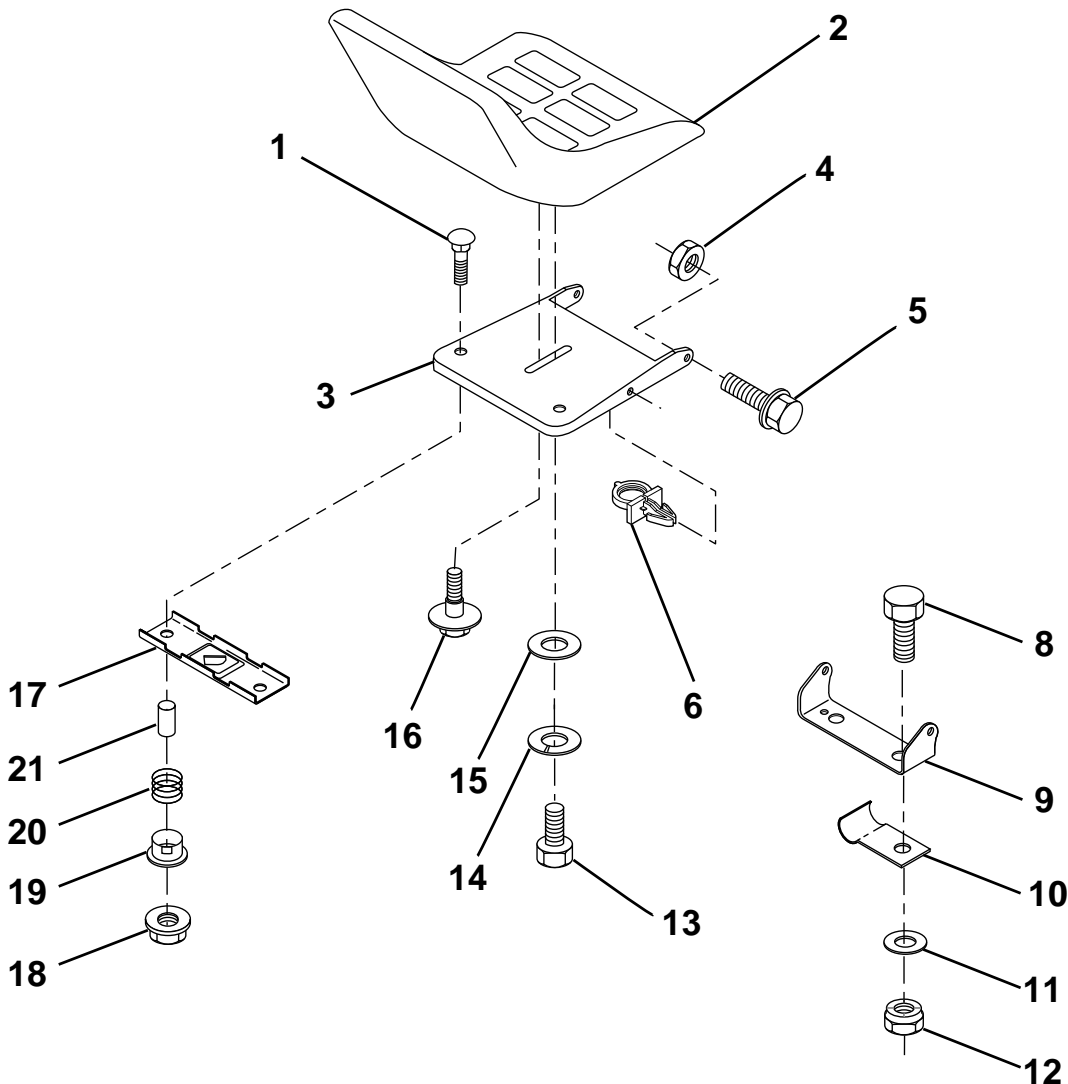

For Husqvarna Parts Call 606-678-9623 or 606-561-4983

REPAIR PARTS

TRACTOR - - MODEL NUMBER LR120 (954830051A)

SEAT

KEY NO.	PART NO.	DESCRIPTION	KEY NO.	PART NO.	DESCRIPTION
1	872050411	Bolt, Carriage 1/4-20 x 1-3/8	12	873800600	Nut, Crownlock 3/8-16 UNC
2	532130875	Seat	13	874780814	Bolt Hex 1/2-13 x 7/8
3	532140552	Pan, Seat	14	810040800	Washer Lock Hvy. Hlcl Spring 1/2
4	873800500	Nut, Crownlock 5/16-18	15	819171912	Washer, 17/32 x 1-3/16 x 12 Ga.
5	532139888	Bolt, Shoulder 5/16-18 UNC	16	532127018	Bolt, Shoulder
6	532145006	Clip, Push-In Hinged	17	532121246	Bracket, Switch, Mounting
8	874760616	Bolt, Fin Hex 3/8-16 UNC x 3/4	18	532123976	Nut, Hex Large Flange Lock
9	532140551	Bracket, Pivot Seat	19	532121248	Bushing, Snap
10	532126471	Clip, Insulated	20	532121250	Spring, Compression
11	819133210	Washer 12/32 x 2 x 10 Ga.	21	532134300	Spacer, Split 28 Id. x .88 Lg.

HARDWARE SHOWN LARGER FOR EASIER IDENTIFICATION