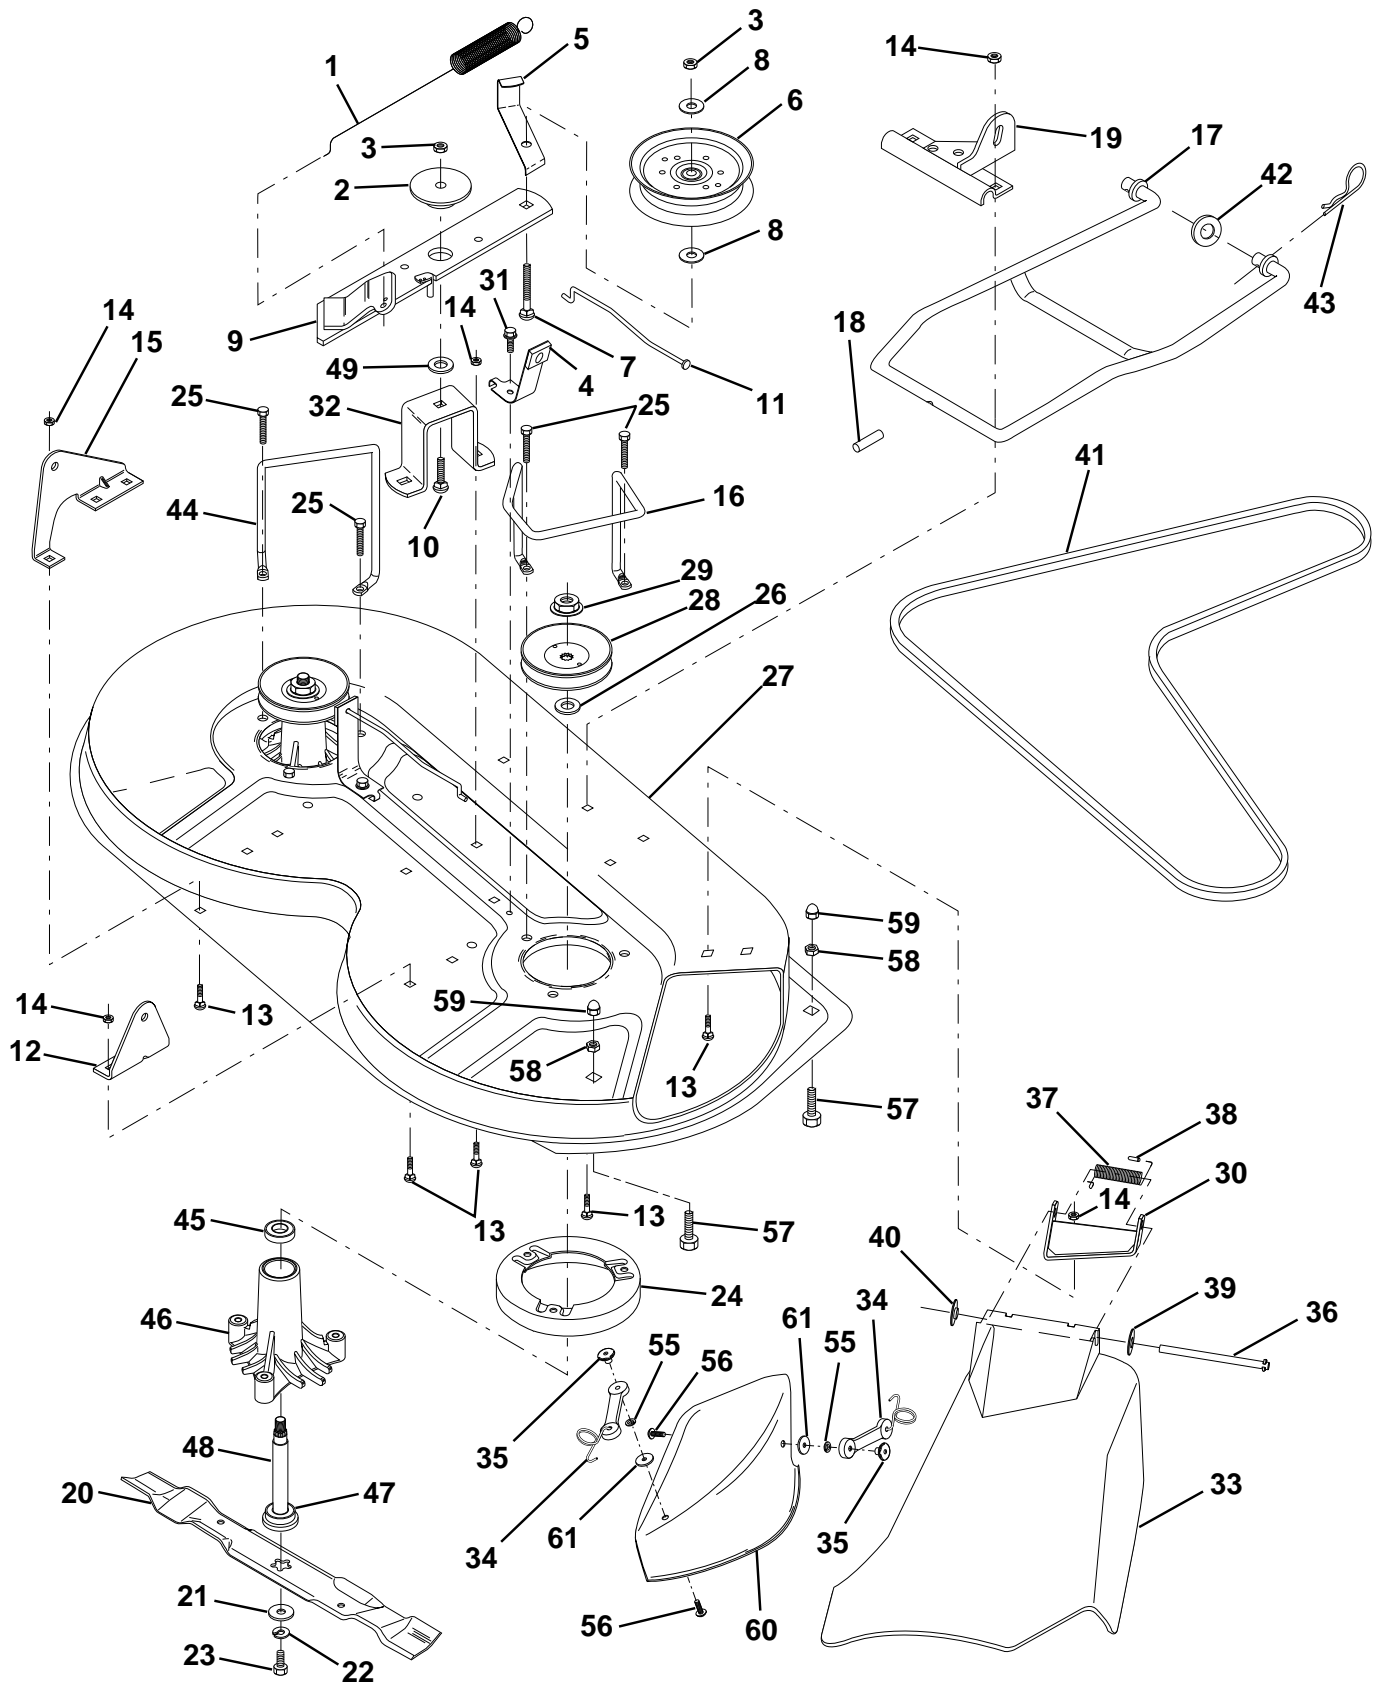

TRACTOR - - MODEL NUMBER LR120 (954830051A)

MOWER DECK

For Husqvarna Parts Call 606-678-9623 or 606-561-4983

REPAIR PARTS

TRACTOR - - MODEL NUMBER LR120 (954830051A)

MOWER DECK

KEY NO.	PART NO.	DESCRIPTION	KEY NO.	PART NO.	DESCRIPTION
1	532140064	Spring, Mower Clutch	31	817490508	Screw, Hex Wsh. Thdrol. 5/16-18 x 1/2
2	532122052	Spacer, Retainer	32	532122051	Arm, Support Idler Mower
3	873680600	Nut, Crownlock 3/8-16	33	532131560	Deflector
4	532130840	Brake Asm.	34	532130758	Latch Hook
5	532131251	Guide, Belt Idler	35	532125004	Nut, Weld
6	532121316	Pulley, Flat Idler	36	532121980	Rod, Hinge
7	872110616	Bolt, Carr. 3/8-16 x 1-3/4 Gr. 5	37	532123713	Spring, Torsion Deflector
8	819131410	Washer 13/21 x 7/8 x 10 Ga.	38	532105304	Cap, Sleeve
9	532127744	Arm Asm., Idler Mower	39	819111016	Washer 11/32 x 5/8 x 16 Ga.
10	872140610	Bolt, Carriage 3/8-16 x 1-1/4	40	532110452	Pushnut
11	532130841	Rod, Brake	41	532131264	V-Belt
12	532127356	Bracket, Lift R. H. Rear	42	819171616	Washer 11/32 x 5/8 16 Ga.
13	872140506	Bolt, Carriage 5/16-18 x 3/4	43	532124660	Retainer, Spring
14	873680500	Nut, Crownlock 5/16-18	44	532140608	Keeper, L. H.
15	532127357	Bracket, Lift L. H. Rear	45	532110485	Bearing
16	532140093	Keeper, R. H.	46	532128774	Housing Mandrel Vented
17	532128508	Link, Asm. Mower Stabilizer	47	532129895	Bearing
18	532128511	Pin, Drive	48	532137645	Shaft, Mandrel (Includes Key # 47)
19	532127380	Bracket, Asm. Front	49	532133943	Washer, Hardened
20	532140101	Blade Mulching	55	810071000	Washer, Lock#10
21	532140296	Washer, Hard	56	871161010	Screw
22	810030600	Washer, Lock 3/8	57	874930516	Bolt, Hex 5/16-18 x 1
23	532850857	Bolt 3/8-24 x 1-1/4 Gr. 8	58	532063124	Locknut 5/16-18
24	532140329	Stripper	59	532133841	Acorn Nut 5/16-18
25	532138776	Screw Thdrol Hex Hd	60	532140102	Mulcher Plate
26	532129963	Washer .150 Thk.	61	819061216	Washer #10
27	532129983	Deck Assembly	--	532130794	Mandrel Asm. (Includes Key No.'s 22-23, 26, 29 and 45-48)
28	532129207	Pulley, Mandrel	--	532140979	Deck, Mower Complete (Std. Deck - Order separately mulcher plate components key nos. 50-58)
29	532137266	Nut, Flangelock 9/16			
30	532136631	Bracket, Asm. Deflector			

HARDWARE SHOWN LARGER FOR EASIER IDENTIFICATION