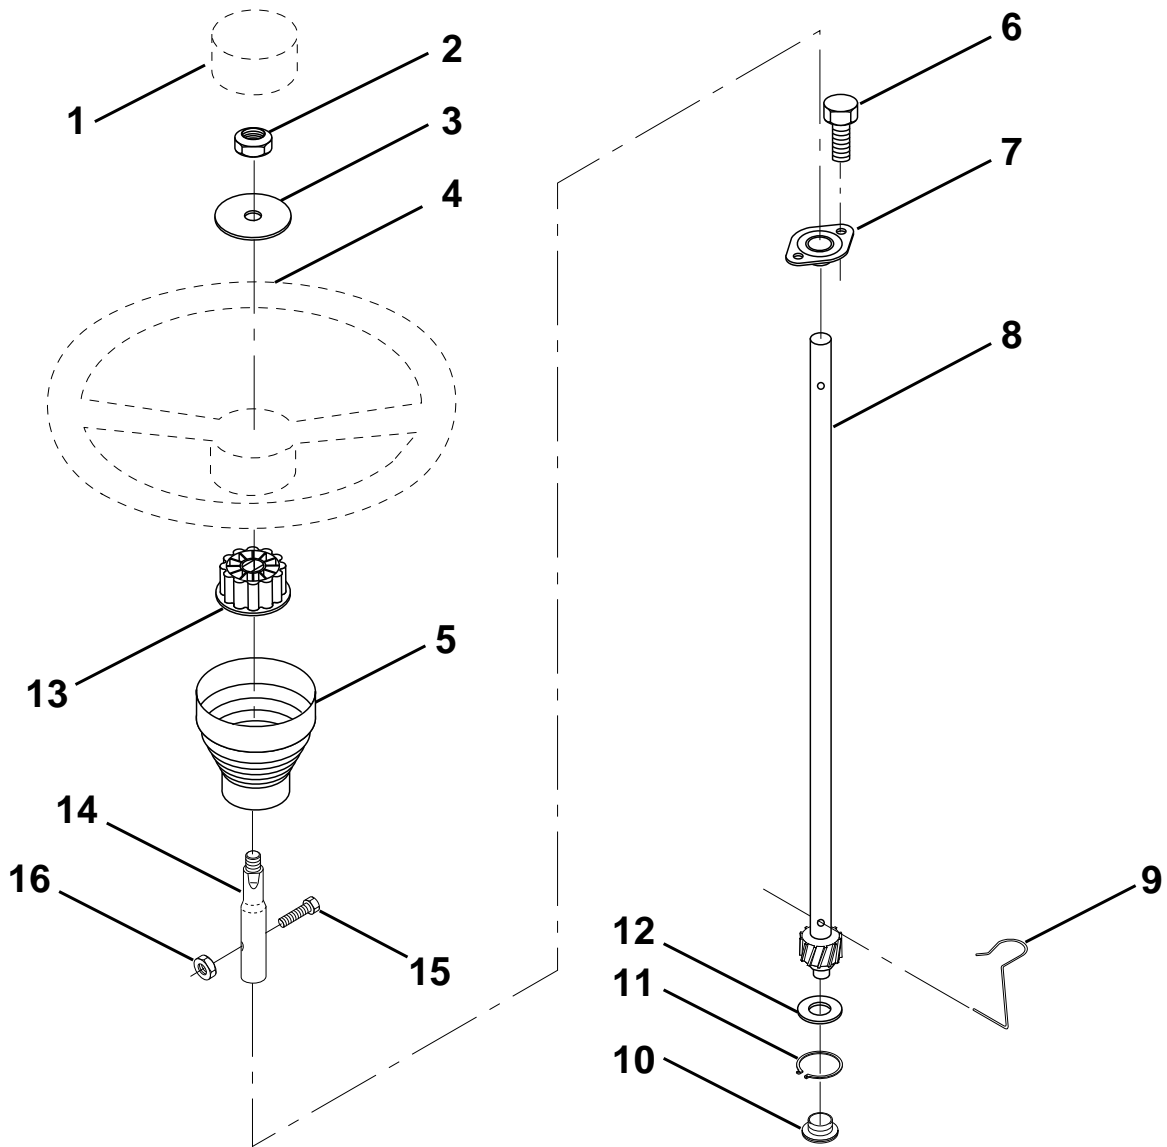

For Husqvarna Parts Call 606-678-9623 or 606-561-4983

REPAIR PARTS

TRACTOR - - MODEL NUMBER LR120 (954830051A)

STEERING WHEEL

KEY NO.	PART NO.	DESCRIPTION
1	532124416	Insert, Wheel, Steering
2	532124701	Nut, Lock 3/8-24 UNF
3	819133808	Washer 12/32 x 2-3/8 x 8 Ga.
4	532124415	Wheel, Steering
5	532127396	Sleeve, Steering
6	817431008	Screw, Hex #10-16 x 1/2 TY-B
7	532102803	Bushing, Steering
8	532147391	Shaft, Steering

KEY NO.	PART NO.	DESCRIPTION
9	532124210	Clip, Steering
10	532123438	Bushing, Lower, Steering
11	812000045	Ring, Retaining
12	819211616	Washer 21/32 x 1 x 16 Ga.
13	532104820	Adaptor, Wheel, Steering
14	532147392	Extension Shaft
15	874780520	Bolt, Fin, Hex 5/16-18 UNC x 1-1/4
16	873800500	Nut Lock, Hex W/Ins 5/16-18 UNC

HARDWARE SHOWN LARGER FOR EASIER IDENTIFICATION