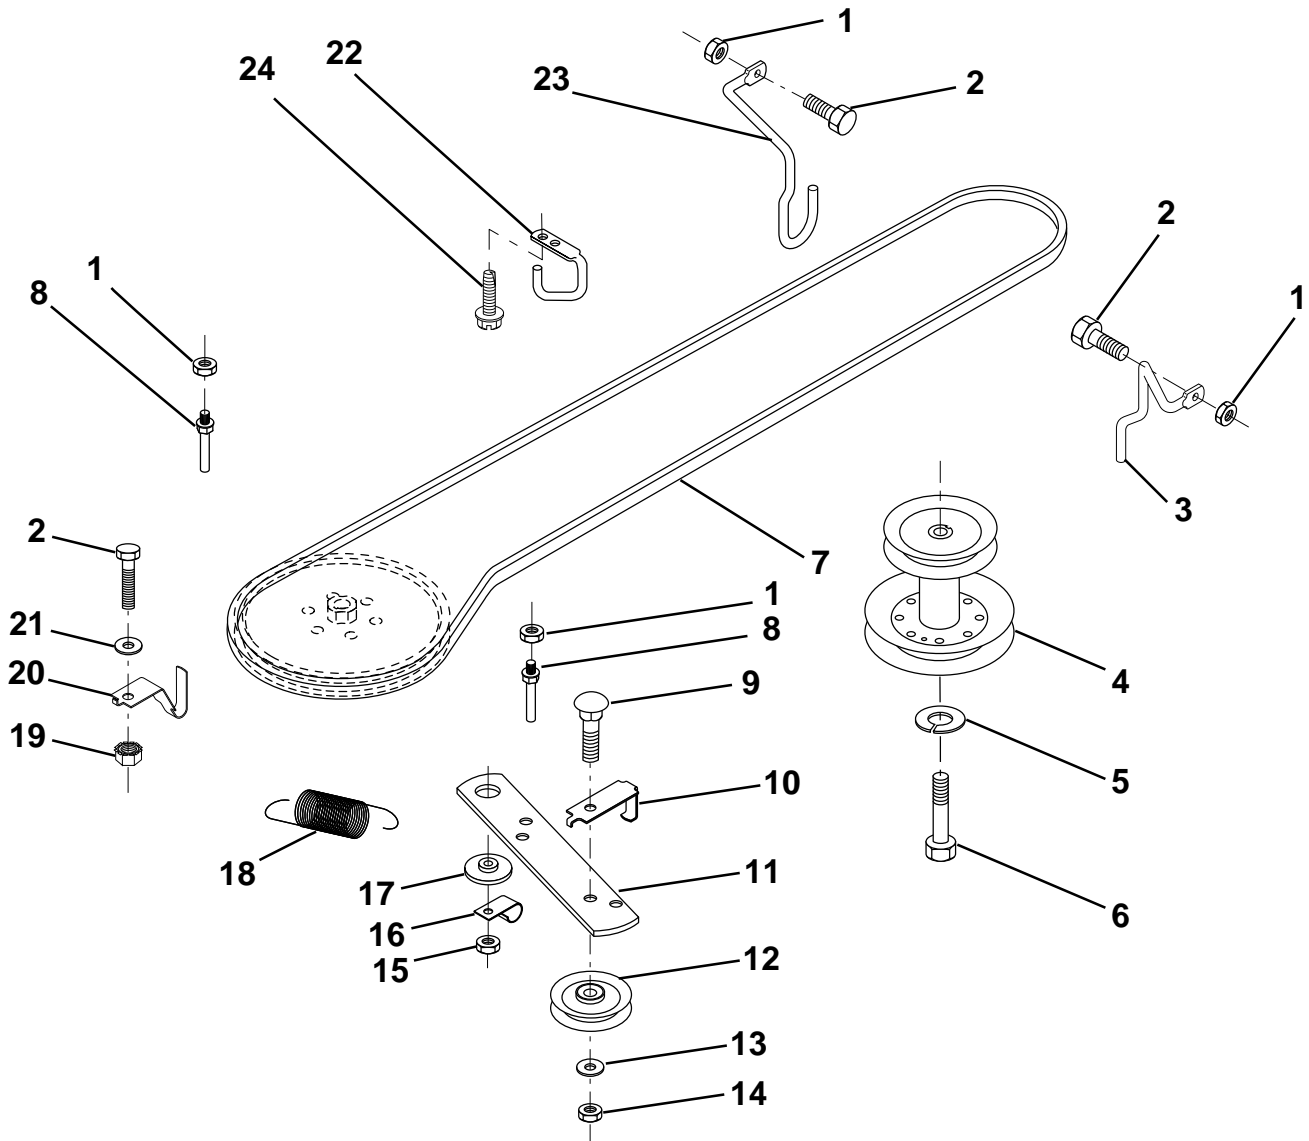

For Husqvarna Parts Call 606-678-9623 or 606-561-4983

REPAIR PARTS

TRACTOR - - MODEL NUMBER LR120 (954830051A)

GROUND DRIVE

KEY NO.	PART NO.	DESCRIPTION	KEY NO.	PART NO.	DESCRIPTION
1	873680500	Nut, Crownlock 5/16-18	13	819131316	Washer 13/32 x 13/16 x 16 Ga.
2	874760512	Bolt, Hex Hd 5/16-18 UNC x 3/4	14	873930600	Nut, Centerlock 3/8-16 UNC
3	532141342	Keeper, Mower Drive, R. H.	15	873680600	Nut, Crownlock 3/8-16 UNC
4	532138029	Pulley, Engine	16	532126471	Clip, Insulated
5	810040700	Washer, Lock 7/16	17	532122052	Spacer, Retainer
6	871170744	Bolt Hex 7/16-20 Gr. 5	18	532131459	Spring Extension
7	532124525	Traction, V-Belt Drive	19	873510500	Nut, Keps 5/16-18 UNC
8	532123405	Keeper, T/A Ground Drive Belt	20	532139919	Keeper, T/A Ground Drive Belt
9	872140612	Bolt, Carr. 3/8-16 UNC x 1-1/2	21	819111016	Washer 11/32 x 5/8 x 16 Ga.
10	532123396	Keeper, Belt Ground Drive Idler	22	532123404	Keeper, Frame Ground Drive Belt
11	532140911	Arm, Ground Drive Clutch	23	532140916	Keeper, Mower Drive, L. H.
12	532123674	Idler, Flat	24	817720408	Screw

HARDWARE SHOWN LARGER FOR EASIER IDENTIFICATION