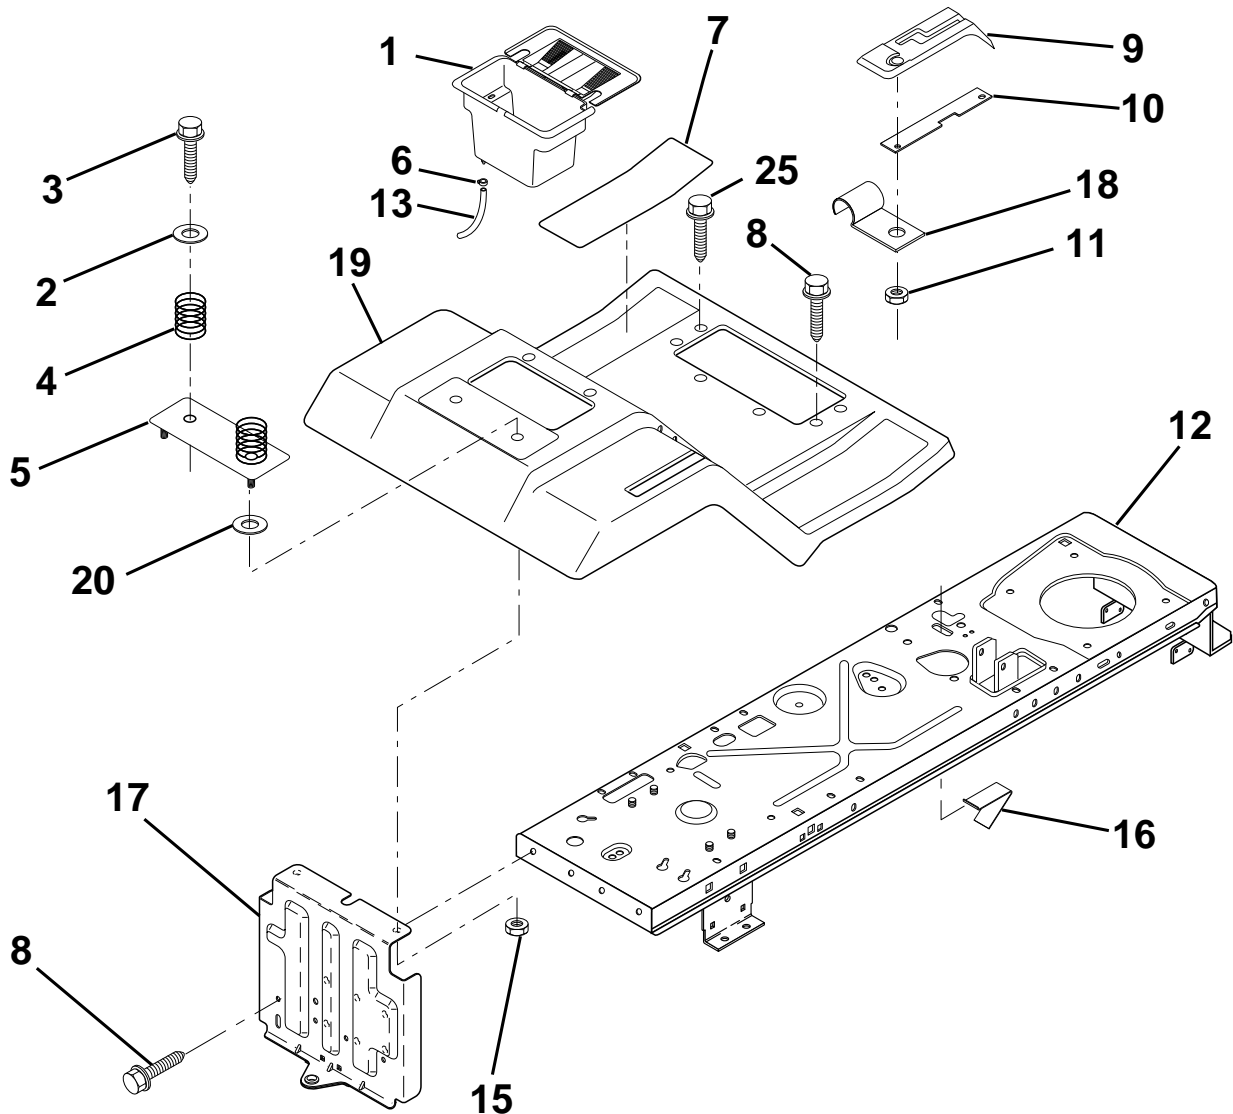

For Husqvarna Parts Call 606-678-9623 or 606-561-4983

REPAIR PARTS

TRACTOR - - MODEL NUMBER LR120 (954830051A)

FENDER/CHASSIS

KEY NO.	PART NO.	DESCRIPTION	KEY NO.	PART NO.	DESCRIPTION
1	532144940	Case, Battery	11	532124346	Nut, Self-Threading, Wsher Hd 3/16
2	819132012	Washer 13/32 x 1-1/4 x 12 Ga.	12	532145190	Assembly, Frame
3	817490612	Screw, Hex Wsh. Thrdrol 3/8-16 x 3/4	13	532109238	Tube, Battery Drain
4	532124181	Spring, Compression, Seat	15	873640400	Nut, Keps 1/4-20 UNC
5	532125142	Plate, Asm. Battery	16	532141736	Switch Actuator
6	532109596	Clamp, Hose	17	532140782	Drawbar
7	532124144	Pad, Footrest	18	532126470	Clip, Insulated
8	817490512	Screw Thdrol 5/16-18 x 3/4	19	532141393	Fender/Footrest
9	532126995	Console, Shift Control	20	819091413	Washer 9/32 x 7/8 x 13 Ga.
10	532139783	Bar, Shift Lock	25	817190516	Scr-Hx Wsh Thd Rol 5/16-18 x 1

HARDWARE SHOWN LARGER FOR EASIER IDENTIFICATION