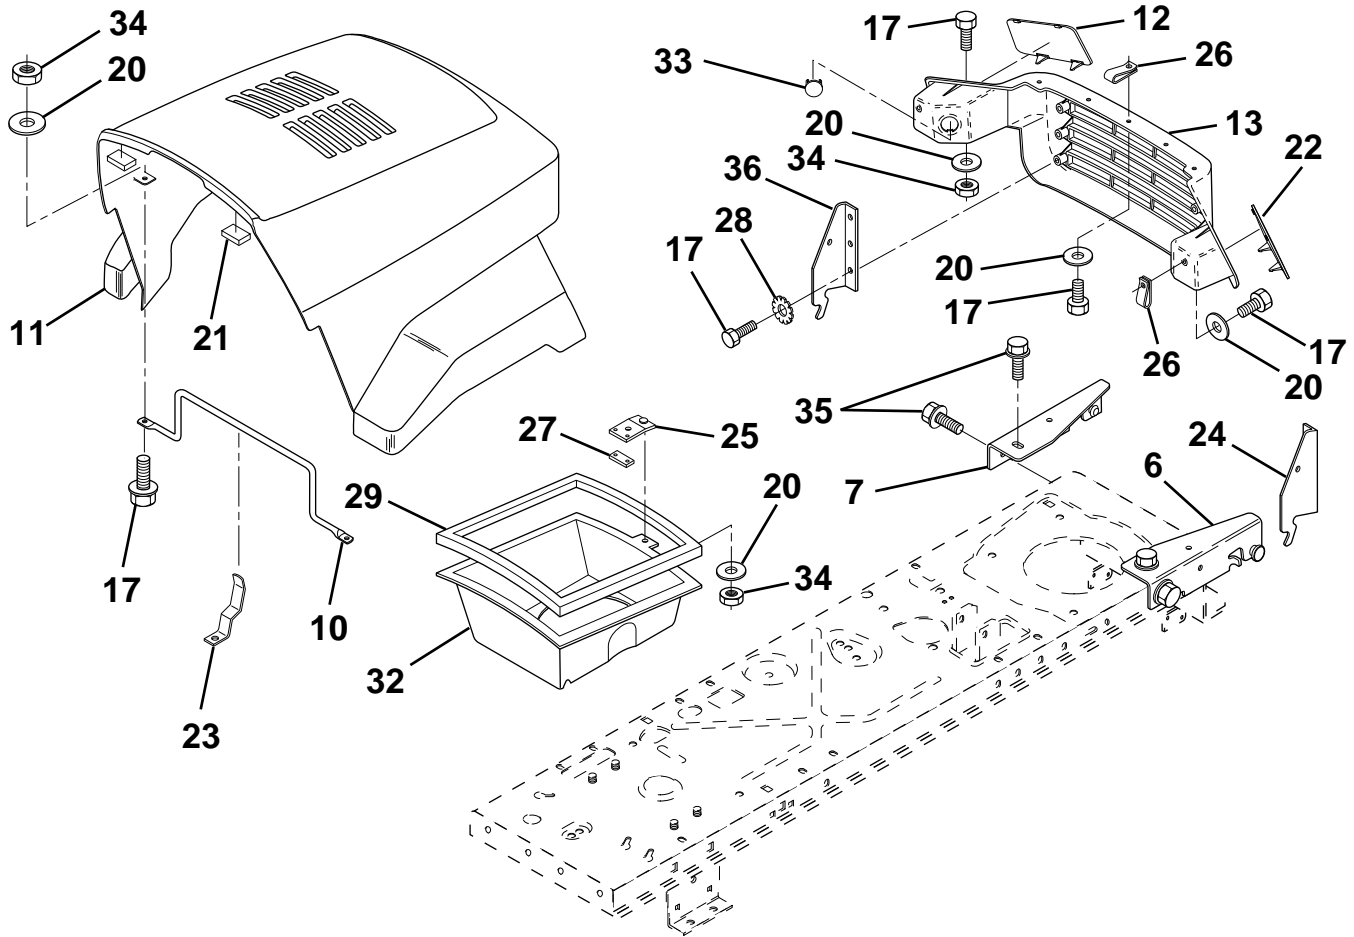

For Husqvarna Parts Call 606-678-9623 or 606-561-4983

REPAIR PARTS

TRACTOR - - MODEL NUMBER LR120 (954830051A)

HOOD

KEY NO.	PART NO.	DESCRIPTION	KEY NO.	PART NO.	DESCRIPTION
6	532140051	Bracket Asm. Pivot Hood RH	24	532142873	Bracket Pivot Hood RH
7	532140050	Bracket Asm. Pivot Hood LH	25	532131037	Clip Asm. Duct Air
10	532130850	Brace Hood	26	532052921	Clip Tinnerman
11	532140142	Hood	27	532131028	Clip Tinnerman
12	532130986	Lens LH	28	811050400	Washer Lock Ext. Tooth
13	532130984	Grille	29	532120537	Strip Foam
17	874780410	Bolt Fin Hex 1/4-20 x 5/8	32	532123840	Duct Air Hood
20	819091016	Washer, Flat 1/4	33	532131319	Plug, Socket, Light
21	532126938	Bumper Hood	34	873680400	Nut Crownlock 1/4-20 Unc
22	532130985	Lens RH	35	817490512	Screw Thdrol 5/16-28 x 3/4
23	532139969	Latch Hood	36	532128445	Bracket Pivot Hood LH

HARDWARE SHOWN LARGER FOR EASIER IDENTIFICATION