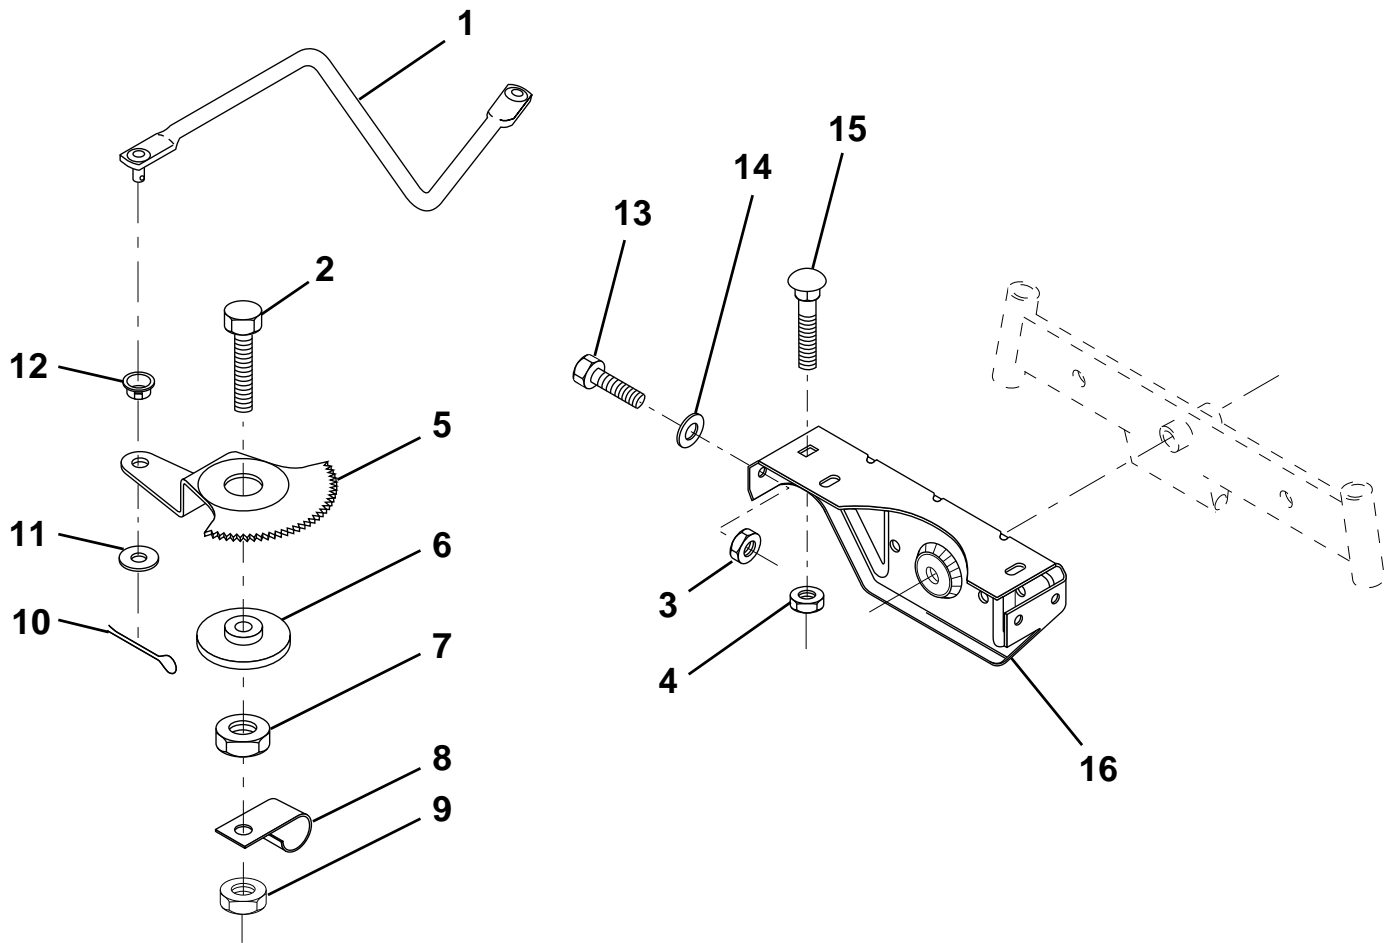

For Husqvarna Parts Call 606-678-9623 or 606-561-4983

REPAIR PARTS

TRACTOR - - MODEL NUMBER LR120 (954830051A)

SECTOR GEAR / AXLE SUPPORT

KEY NO.	PART NO.	DESCRIPTION	KEY NO.	PART NO.	DESCRIPTION
1	532132566	Link, Drag	11	819131316	Washer, 13/32 x 13/16 x 16 Ga.
2	874780828	Bolt, Fin Hex 1/2-13 x 1-3/4	12	532126847	Bushing
5	532121926	Gear, Sector	13	874760512	Bolt, Hex Hd. 5/16-18 UNC x 3/4
6	532121927	Bushing	14	819111416	Washer 11/32 x 7/8 x 16 Ga.
7	873030800	Nut, Heavy Hex Top Lock 1/2-13 UNC	15	872110606	Bolt, Carriage 3/8-16 UNC x 3/4
8	532126472	Clip, Insulated	17	532137096	Support, Front Axle
9	873680800	Nut, Crownlock 3/8-16	20	873680600	Nut, Crownlock 3/8-16 UNC
10	876020412	Pin, Cotter 1/8 x 3/4	21	873680500	Nut, Crownlock 5/16-18

HARDWARE SHOWN LARGER FOR EASIER IDENTIFICATION