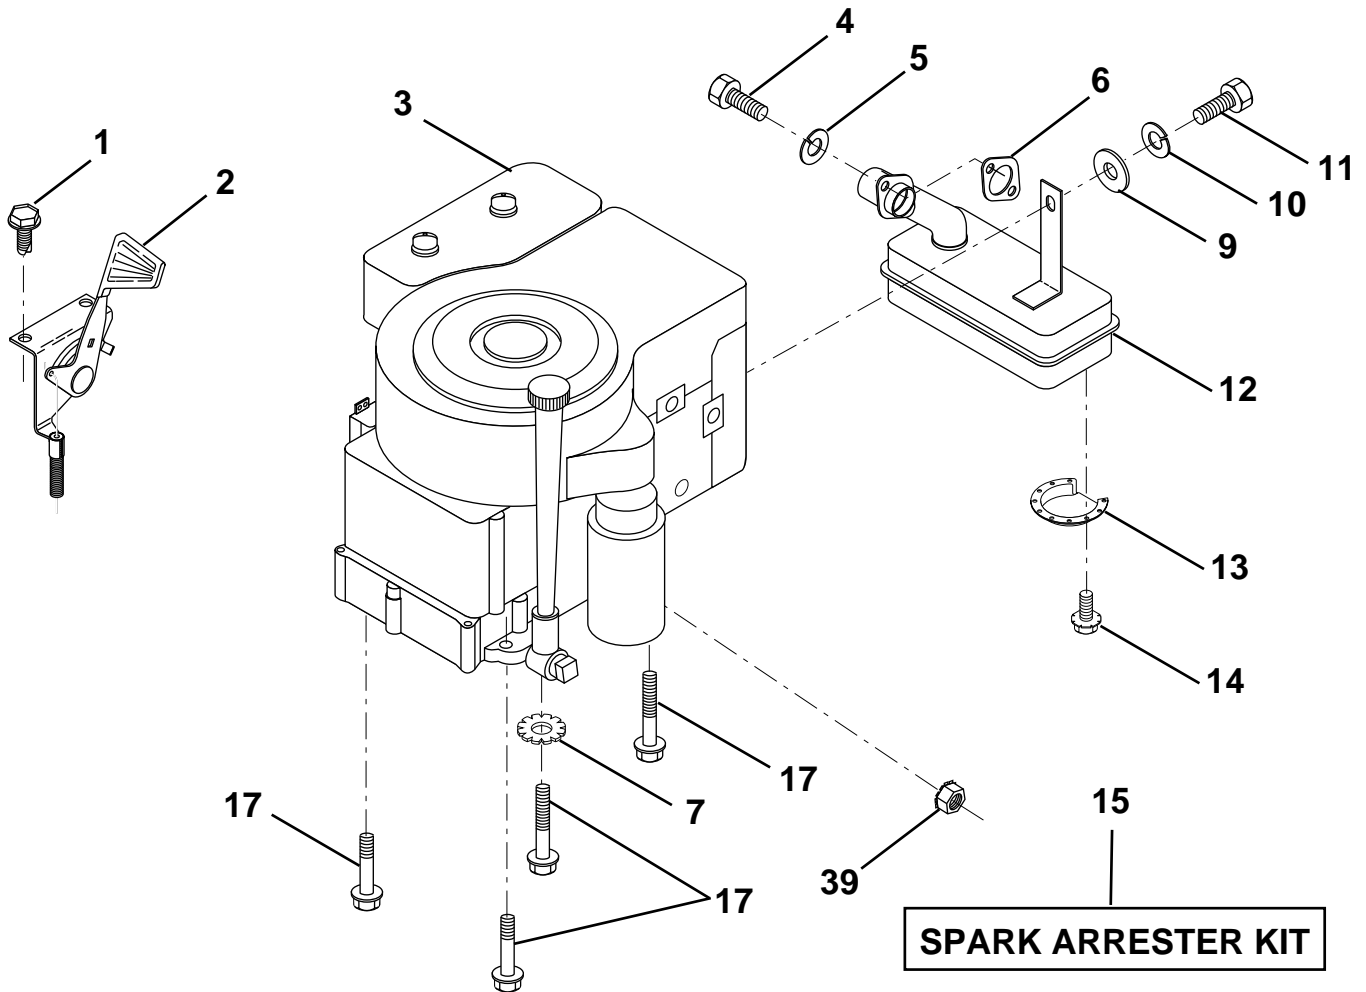

For Husqvarna Parts Call 606-678-9623 or 606-561-4983

REPAIR PARTS

TRACTOR - - MODEL NUMBER LR120 (954830051A)

ENGINE

KEY NO.	PART NO.	DESCRIPTION	KEY NO.	PART NO.	DESCRIPTION
1	817060408	Screw, Hex Thd. Cut 1/4-20 x 1/2	10	810040400	Washer, Lock Hvy Hlcl Spring 1/4
2	532132752	Control, Throttle	11	-----	Bolt, Hex Fin. (Order From Eng. Mfg.)
3	532131951	Engine, Briggs and Stratton Model No. 283707	12	532137437	Muffler
4	871070512	Screw, Hex, Cap 5/16-18 x 3/4	13	532101326	Deflector, Muffler
5	810040500	Washer, Lock Heavy Helical Spring 5/16	14	817030808	Screw, Spiderloc Hex Hd #8 x 1/2 AB
6	532272293	Gasket, Exhaust	15	532137180	Arrester, Spark (Optional equipment)
7	811050600	Washer, Lock Ext. Tooth 3/8	17	817490624	Screw, Hex Washer Head, Thdrol. 3/8-16 x 1-1/2
9	819101216	Washer 5/16 x 3/4 x 16	39	532128861	Nut, Flange 1/4-20

HARDWARE SHOWN LARGER FOR EASIER IDENTIFICATION