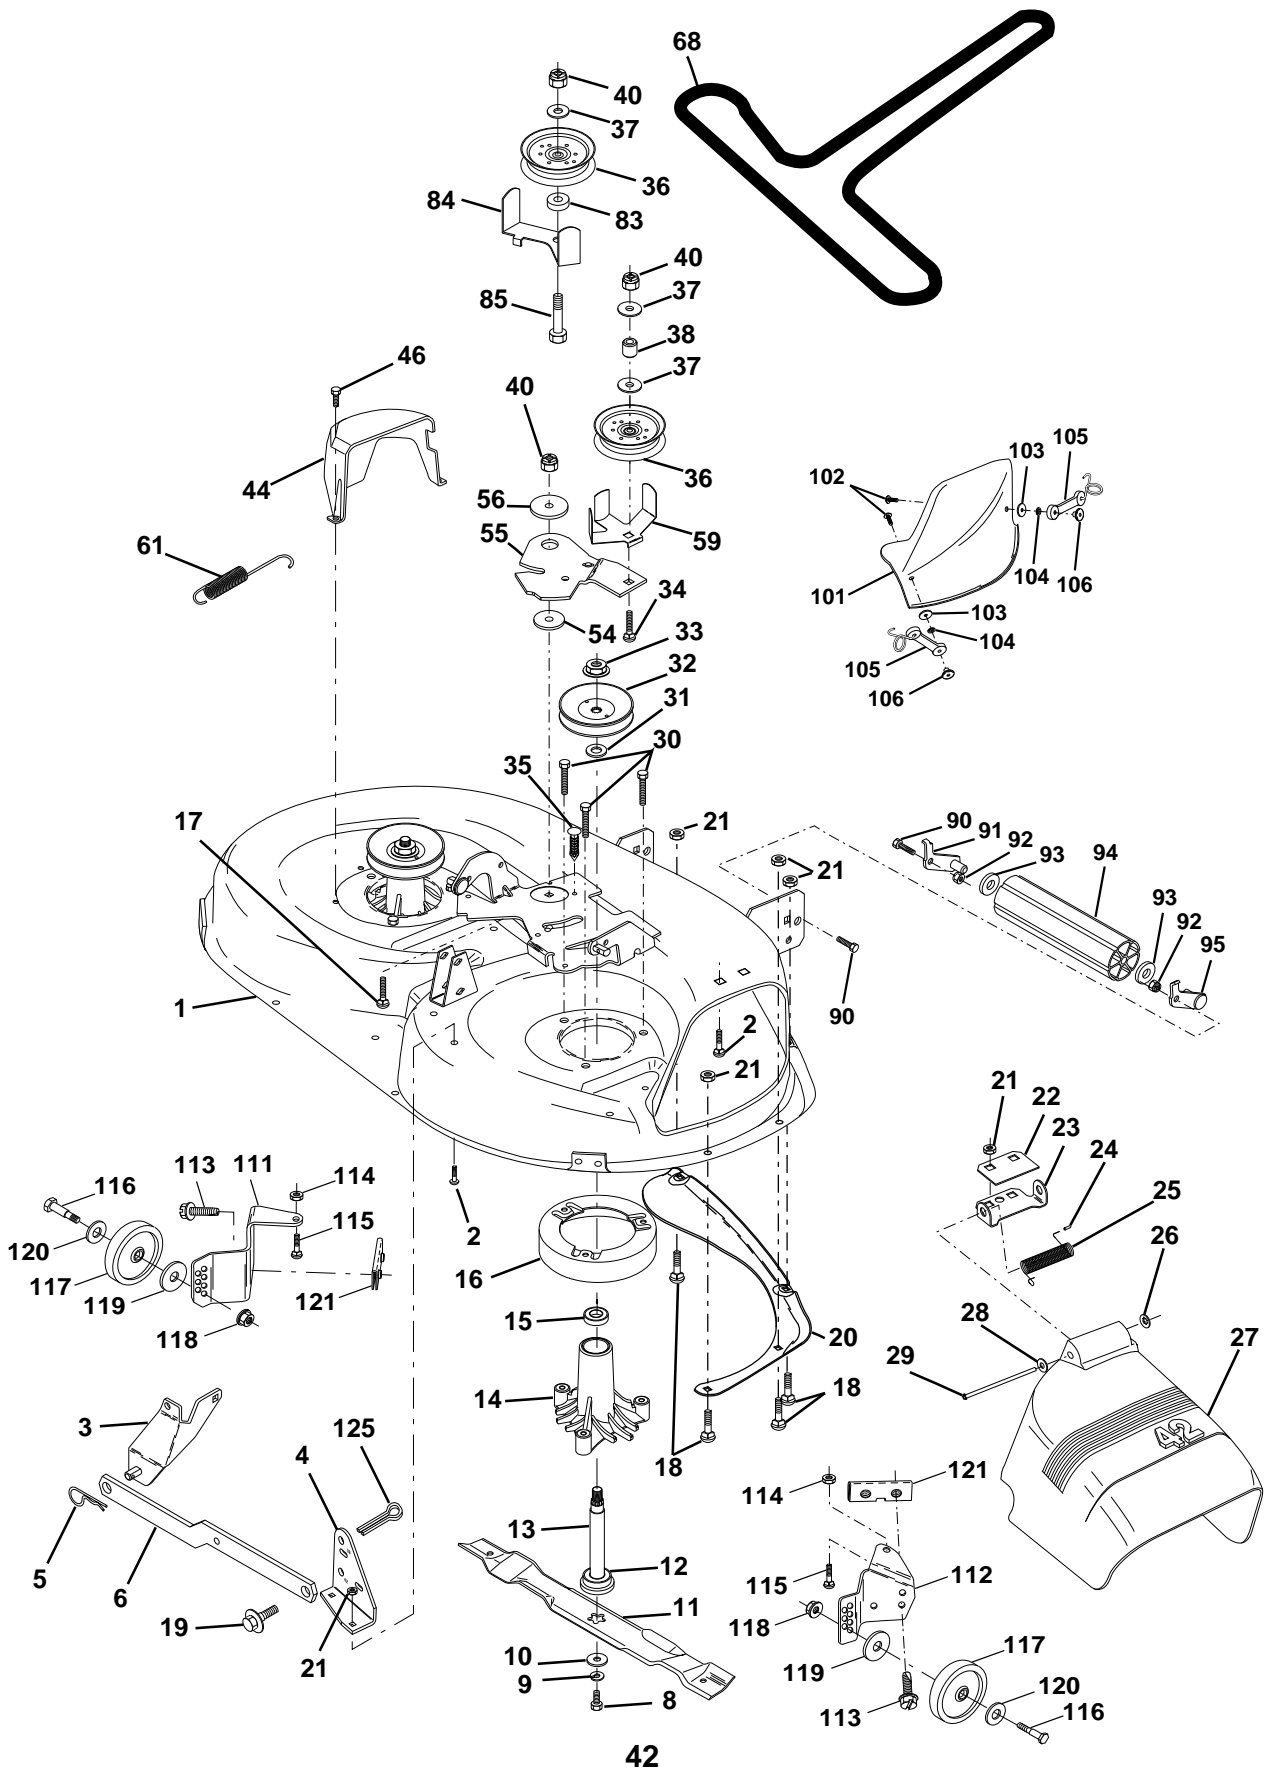

REPAIR PARTS

TRACTOR - - MODEL NO. LTH140 (954001192C)

MOWER