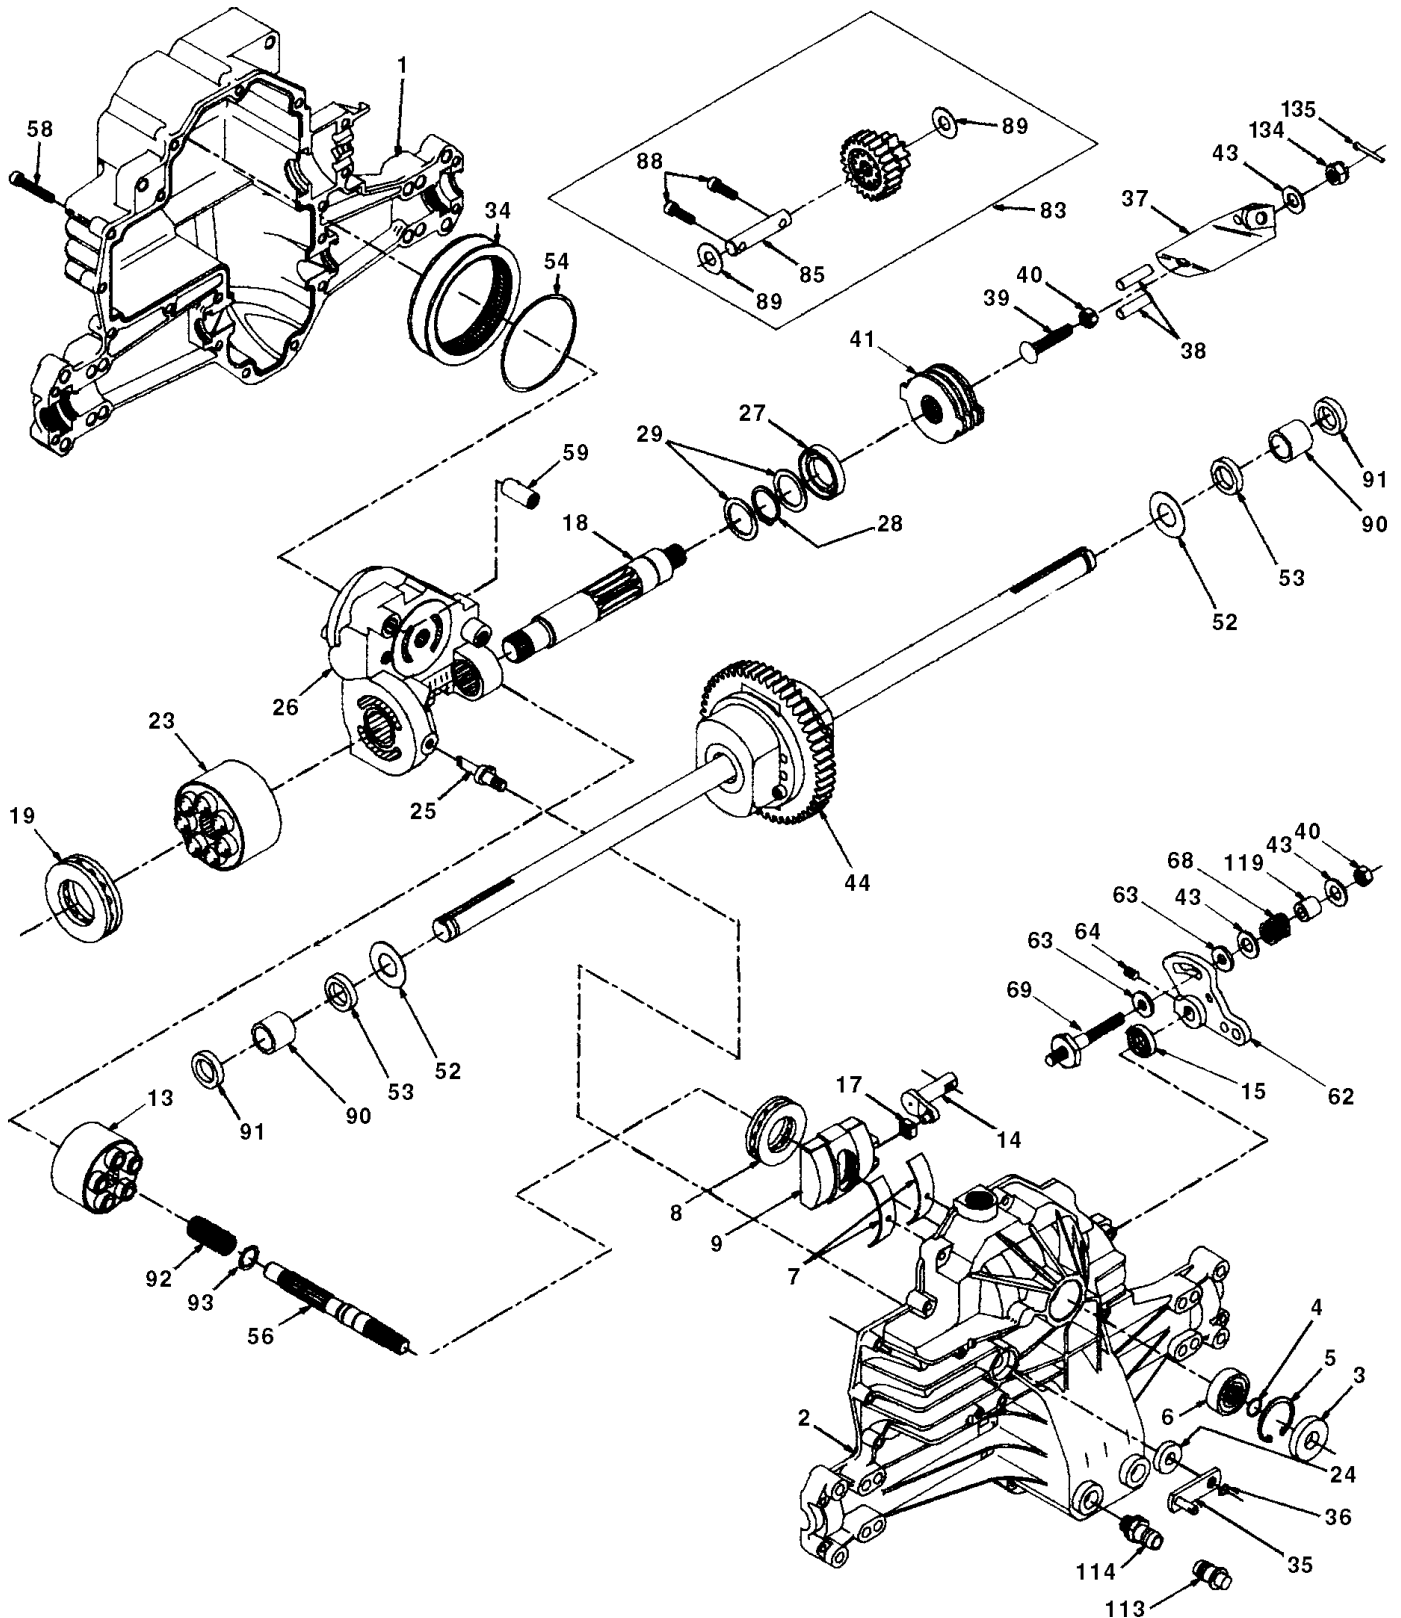

REPAIR PARTS

TRACTOR - - MODEL NO. LTH140 (954001192C)

HYDRO-GEAR TRANSAXLE - MODEL NO. 310-0750