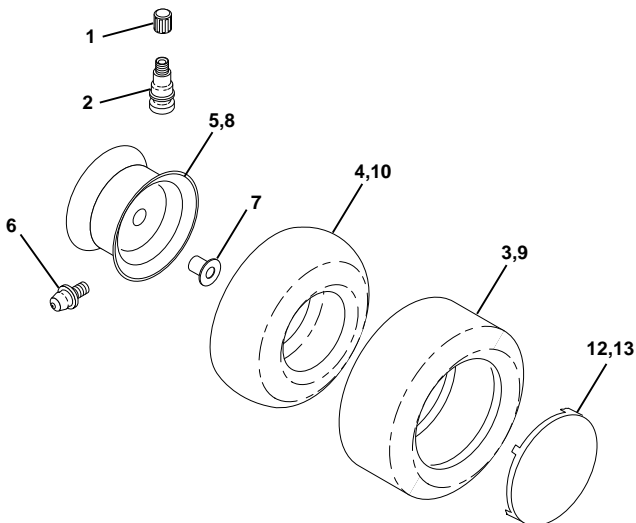

WHEELS & TIRES

KEY NO.	PART NO.	DESCRIPTION
1	532059192	Cap Valve Tire
2	532065139	Stem Valve
3	532106222	Tire F Ts 15 X 6 0 - 6 Service
4	532059904	Tube Front (Service Item Only)
5	532141446	Rim Asm Front 6"
6	532124957	Fitting Grease (Front Wheel Only)
7	532124959	Bearing Flange (Front Wheel Only)
8	532141447	Rim Asm 8"rear White Service
9	532122082	Tire R Ts 20x10 -8C Service
10	532124926	Tube Rear (Service Item Only)
12	532124577	Cover Wheel 6"white
13	532124578	Cover Wheel 8"white
--	532144334	Sealant, Tire (10 oz. Tube)

NOTE: All component dimensions given in U.S. inches
1 inch = 25.4 mm