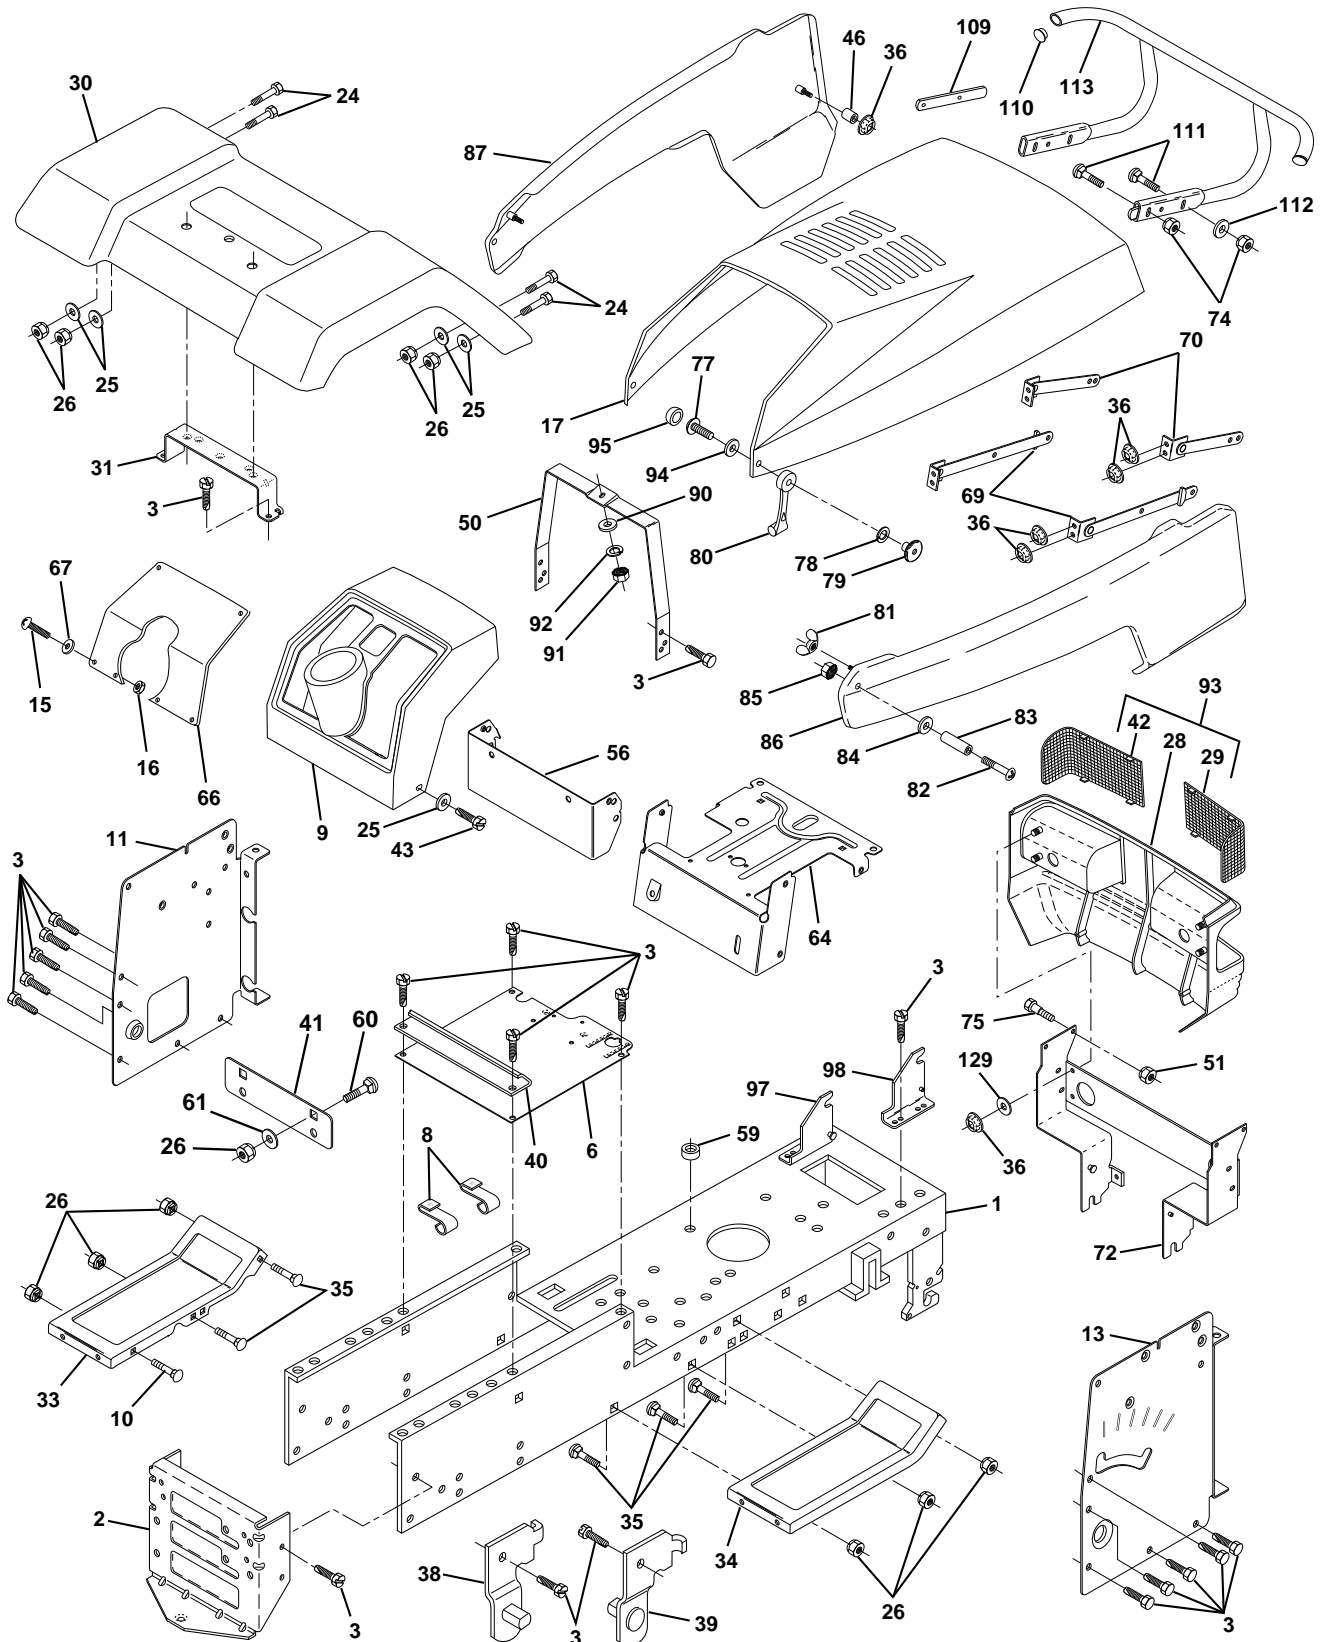

REPAIR PARTS

TRACTOR - - MODEL NO. LTH140 (954001192C)

CHASSIS AND ENCLOSURES

REPAIR PARTS

TRACTOR - - MODEL NO. LTH140 (954001192C)

CHASSIS AND ENCLOSURES

KEY PART NO.	NO.	DESCRIPTION	KEY PART NO.	NO.	DESCRIPTION
1	532145501	Chassis 11 ga	67	819111116	Washer 11/32 x 11/16 x 16 Gauge
2	532140356	Drawbar	69	532149580	Strap Assembly, Hinge, Rear
3	817490612	Screw, Thd., Roll. 3/8-16 x 3/4	70	532149577	Strap Assembly, Hinge, Front
6	532145206	Saddle	72	532126025	Support Assembly, Grille
8	532126471	Clip Insulator .406 Mtg. Hole	74	873680600	Nut Crownlock 3/8-16 UNC
9	532140452	Dashboard	75	532123481	Bolt, Shoulder 1/4-20 UNC
10	872140608	Bolt, Carriage 3/8-16 UNC x 1	77	874191008	Screw, Machine, Cross Pan Head #10-24 x 1/2
11	532145218	Dash Panel, LH	78	810071000	Washer, Lock #10
13	532145217	Dash Panel, RH	79	532125004	Nut, Weld
15	874180512	Screw, Machine 5/16-18 UNC x 3/4	80	532109808	Latch, Chute
16	873510500	Nut, Hex, Keps 5/16-18 UNC	81	532146525	Nut Wing Lck Nylon Notch 1/4-20
17	532125454	Hood	82	874981020	Screw, Machine, Cross Pan Head #10-24 x 1-1/4
24	874780616	Bolt Fin Hex 3/8-16 x 1 Gr.5	83	532007206	Spacer, Split #10 x 3/4
25	819131312	Washer 13/32 x 13/16 x 12 Gauge	84	819070818	Washer 7/32 x 1/2 x 18 Gauge
26	873800600	Nut Lock Hex w/ins 3/8-16 UNC	85	873731000	Nut, Hex, Keps #10-24 UNC
28	532127325	Grille	86	532138886	Side Panel, RH
29	532124251	Lens, Headlight, RH, Smoked	87	532125393	Side Panel, LH
30	532143050	Fender	90	819091216	Washer 9/32 x 3/4 x 16 Gauge
31	532139976	Bracket Fender	91	873220400	Nut, Hex, Fin. 1/4-20 UNC
33	532147203	Footrest, LH	92	810040400	Washer, Lock, Hvy Helical 1/4
34	532147202	Footrest, RH	93	532127321	Grill Assembly
35	872110606	Bolt, Carriage 3/8-16 x 3/4	94	532110357	Washer, Cap
36	532108067	Nut Pal	95	532110356	Cap, Black
38	532139886	Pivot Bracket Assembly, Rear, LH	97	532110853	Pivot Bracket Assembly, LH
39	532139887	Pivot Bracket Assembly, Rear, RH	98	532110852	Pivot Bracket Assembly, RH
40	532139977	Spacer Fender LT	109	532141461	Bracket Extension Bumper
41	532139978	Plate Extention Fender LT	110	532143679	Plug Plastic
42	532124250	Lens, Headlight, LH, Smoked	111	872140610	Bolt Carriage 3/8-16 x 1-1/4
43	817490616	Screw Thdrol 3/8-16 x 1	112	819131316	Washer 13/32 x 13/16 x 16 Ga
46	532127316	Retainer	113	532141460	Bumper Asm
50	532145205	Support, Dash	129	819091016	Washer 9/32 x 5/8 x 16 Ga.
51	873800400	Nut Lock w/insert 1/4-20 UNC	---	532005479	Plug, Button
56	532145151	Dash Extension	---	532125085	Plug Dash
59	532110436	Bushing Snap Split	---	532121794	Cover Access
60	872140606	Bolt rdhd sqnk 3/8-16 x 3/4			
61	819171416	Washer 17/32 x 7/8 x 16 Ga			
64	532145095	Dash Lower			
66	532143049	Plate, Dash			

NOTE: All component dimensions given in U.S. inches
1 inch = 25.4 mm