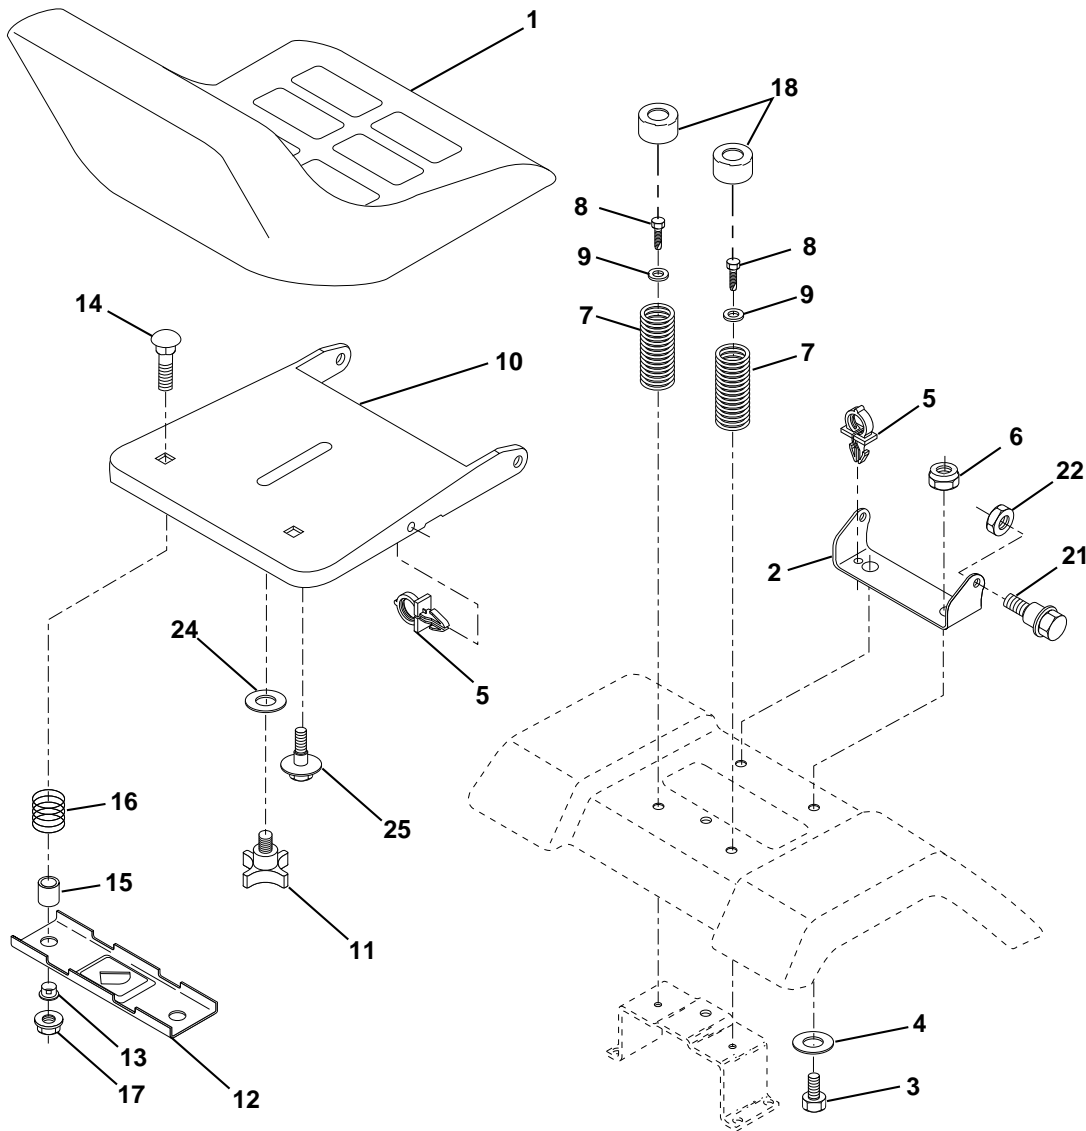

NOTE All component dimensions given in U. S. inches.
1 inch = 25.4 mm

REPAIR PARTS

TRACTOR - - MODEL NO. LTH140 (954001192C)

ENGINE

REPAIR PARTS

TRACTOR - - MODEL NO. LTH140 (954001192C)

ENGINE

KEY PART NO.	PART NO.	DESCRIPTION
1	532132753	Control Th/ch
2	817720410	Screw Hex Thd Cut 1/4-20x5/8 T
3	-----	Engine Kohl Model No. CV14S
4	532137350	Muffler LT Kohler
14	813280328	Nipple Pipe 3/8 Npt X 3-1/2"
15	813200300	Elbow Std 90° 3/8-18 Npt
16	811050600	Washer Lock Ext Tooth 3/8
23	532128953	Shield Heat Browning
24	817021008	Screw Hex Thd Cut #10-24unc X 1/2
29	532137180	Kit Spark Arrestor
31	532109202	Fuel Tank Front 1 25
32	532140527	Cap Asm Fuel W/sym Vented
33	532123487	Hose Clamp
37	532101335	Fuel Line
38	-----	Plug Oil Drain (Order from Engine Mfg.)
40	532110436	Bushing Snap Split
44	817490612	Screw Hexwash Thdrol 3/8-16x3/4 Ty-tt
45	-----	Bolt, Hex (Order from Engine Mfg.)
62	810040500	Washer Lock Hvy Hlcl Spr 5/16
73	532128229	Bracket Support Tank Fuel
76	532128230	Strap Support Fuel Tank
77	819101216	Washer, Flat
79	532125398	Bolt Hex
80	874760508	Bolt, Fin Hex 5/16-18 X 5/8
81	531128861	Nut Flange 1/4-20 Starter Nut

NOTE: All component dimensions given in U. S. inches.
1 inch = 25.4 mm

REPAIR PARTS

TRACTOR - - MODEL NO. LTH140 (954001192C)

STEERING ASSEMBLY

REPAIR PARTS

TRACTOR - - MODEL NO. LTH140 (954001192C)

STEERING ASSEMBLY

NOTE: All component dimensions given in U. s. inches.
1 inch = 25.4 mm

5REPAIR PARTS

TRACTOR - - MODEL NO. LTH140 (954001192C)

SEAT ASSEMBLY

KEY NO.	PART NO.	DESCRIPTION
1	532124185	Seat
2	532140551	Bracket Pivot Seat
3	874760616	Bolt, Hex 3/8-16unc x 1
4	819131610	Washer 13/32 X 1 X 10 Ga
5	532145006	Clip Push in Hinged
6	873800600	Nut, Crownlock 3/8-16 Unc
7	532124181	Spring Seat Cprsn
8	817490616	Screw Hwsh Thdrol 3/8-16x1
9	819131614	Washer 13/32 X 1 X 14 Ga
10	532140552	Pan Seat
11	532120068	Knob Seat 1/2-13unc
12	532121246	Bracket Mounting Switch