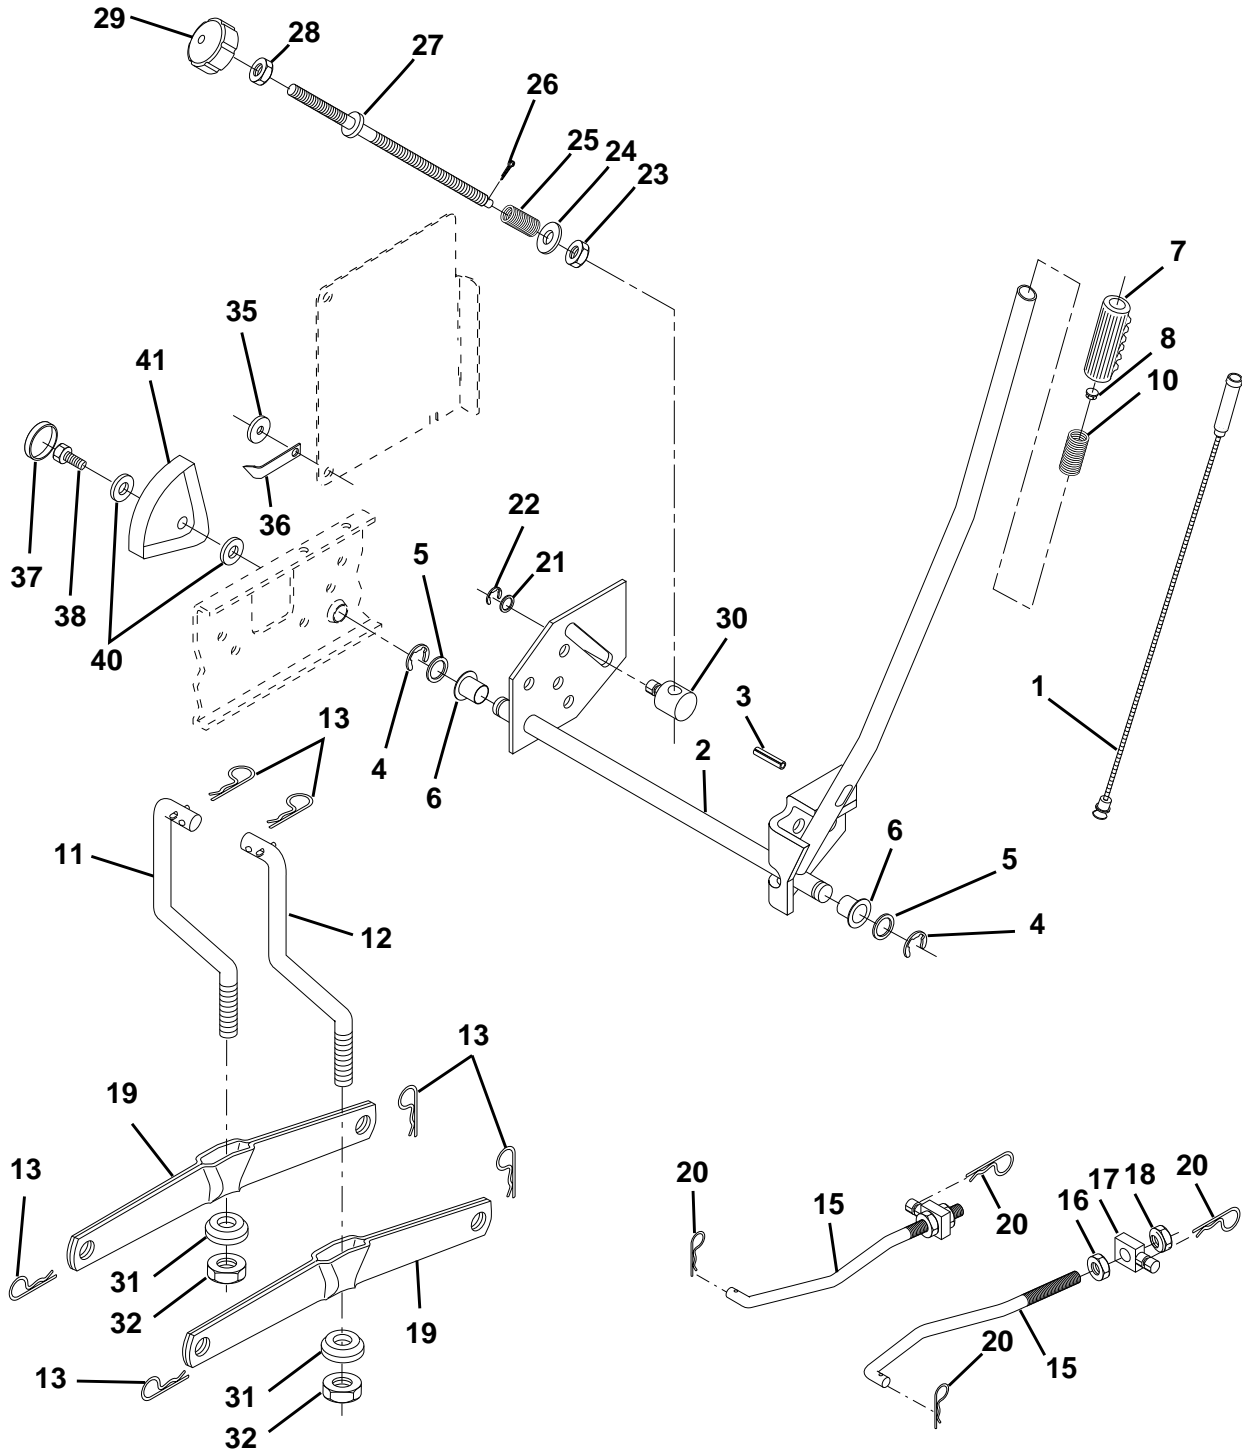

NOTE: All component dimensions given in U.S. inches
1 inch = 25.4 mm

REPAIR PARTS

TRACTOR - - MODEL NO. LTH140 (954001192C)

MOWER LIFT ASSEMBLY

REPAIR PARTS

TRACTOR - - MODEL NO. LTH140 (954001192C)

MOWER LIFT ASSEMBLY