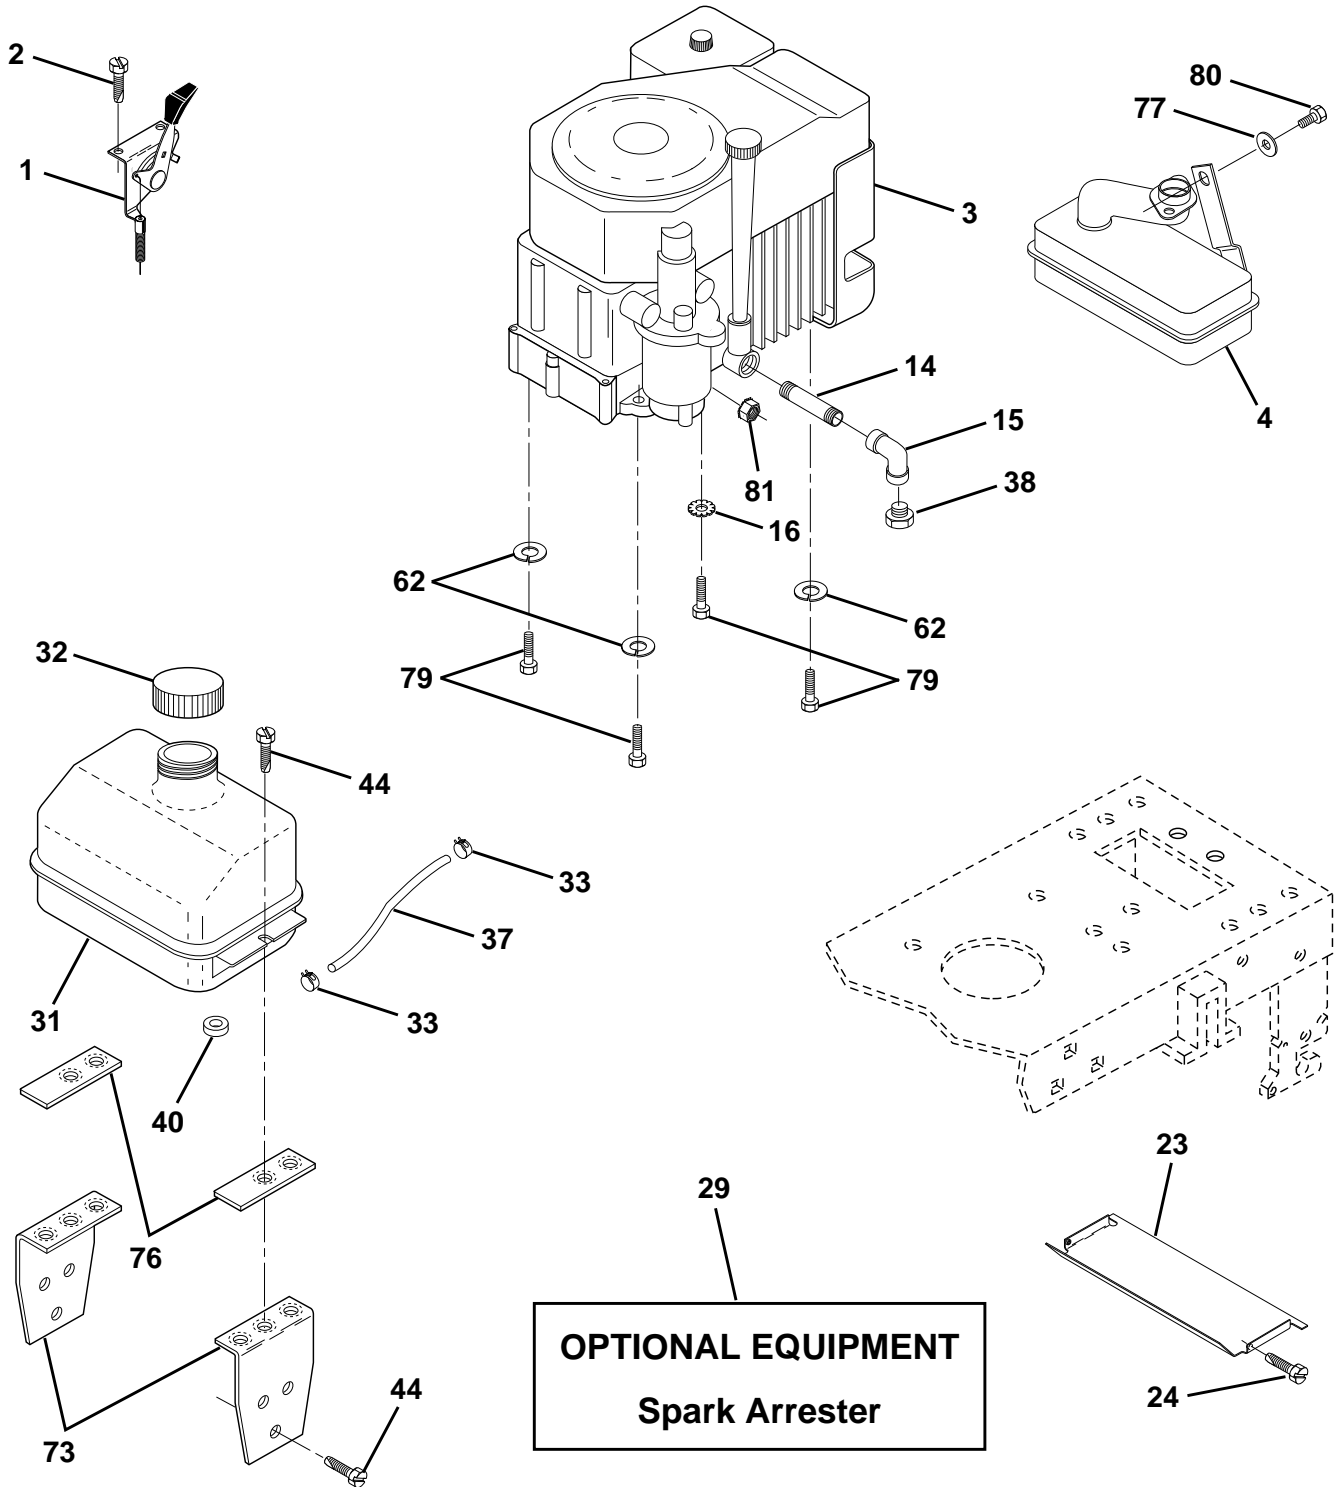

NOTE All component dimensions given in U. S. inches.
1 inch = 25.4 mm

REPAIR PARTS

TRACTOR - - MODEL NO. LTH140 (954001192C)

ENGINE

REPAIR PARTS

TRACTOR - - MODEL NO. LTH140 (954001192C)

ENGINE

KEY PART NO.	PART NO.	DESCRIPTION
1	532132753	Control Th/ch
2	817720410	Screw Hex Thd Cut 1/4-20x5/8 T
3	-----	Engine Kohl Model No. CV14S
4	532137350	Muffler LT Kohler
14	813280328	Nipple Pipe 3/8 Npt X 3-1/2"
15	813200300	Elbow Std 90° 3/8-18 Npt
16	811050600	Washer Lock Ext Tooth 3/8
23	532128953	Shield Heat Browning
24	817021008	Screw Hex Thd Cut #10-24unc X 1/2
29	532137180	Kit Spark Arrestor
31	532109202	Fuel Tank Front 1 25
32	532140527	Cap Asm Fuel W/sym Vented
33	532123487	Hose Clamp
37	532101335	Fuel Line
38	-----	Plug Oil Drain (Order from Engine Mfg.)
40	532110436	Bushing Snap Split
44	817490612	Screw Hexwash Thdrol 3/8-16x3/4 Ty-tt
45	-----	Bolt, Hex (Order from Engine Mfg.)
62	810040500	Washer Lock Hvy Hlcl Spr 5/16
73	532128229	Bracket Support Tank Fuel
76	532128230	Strap Support Fuel Tank
77	819101216	Washer, Flat
79	532125398	Bolt Hex
80	874760508	Bolt, Fin Hex 5/16-18 X 5/8
81	531128861	Nut Flange 1/4-20 Starter Nut

NOTE: All component dimensions given in U. s. inches.
1 inch = 25.4 mm

5REPAIR PARTS

TRACTOR - - MODEL NO. LTH140 (954001192C)

SEAT ASSEMBLY

KEY NO.	PART NO.	DESCRIPTION
1	532124185	Seat
2	532140551	Bracket Pivot Seat
3	874760616	Bolt, Hex 3/8-16unc x 1
4	819131610	Washer 13/32 X 1 X 10 Ga
5	532145006	Clip Push in Hinged
6	873800600	Nut, Crownlock 3/8-16 Unc
7	532124181	Spring Seat Cprsn
8	817490616	Screw Hwsh Thdrol 3/8-16x1
9	819131614	Washer 13/32 X 1 X 14 Ga
10	532140552	Pan Seat
11	532120068	Knob Seat 1/2-13unc
12	532121246	Bracket Mounting Switch