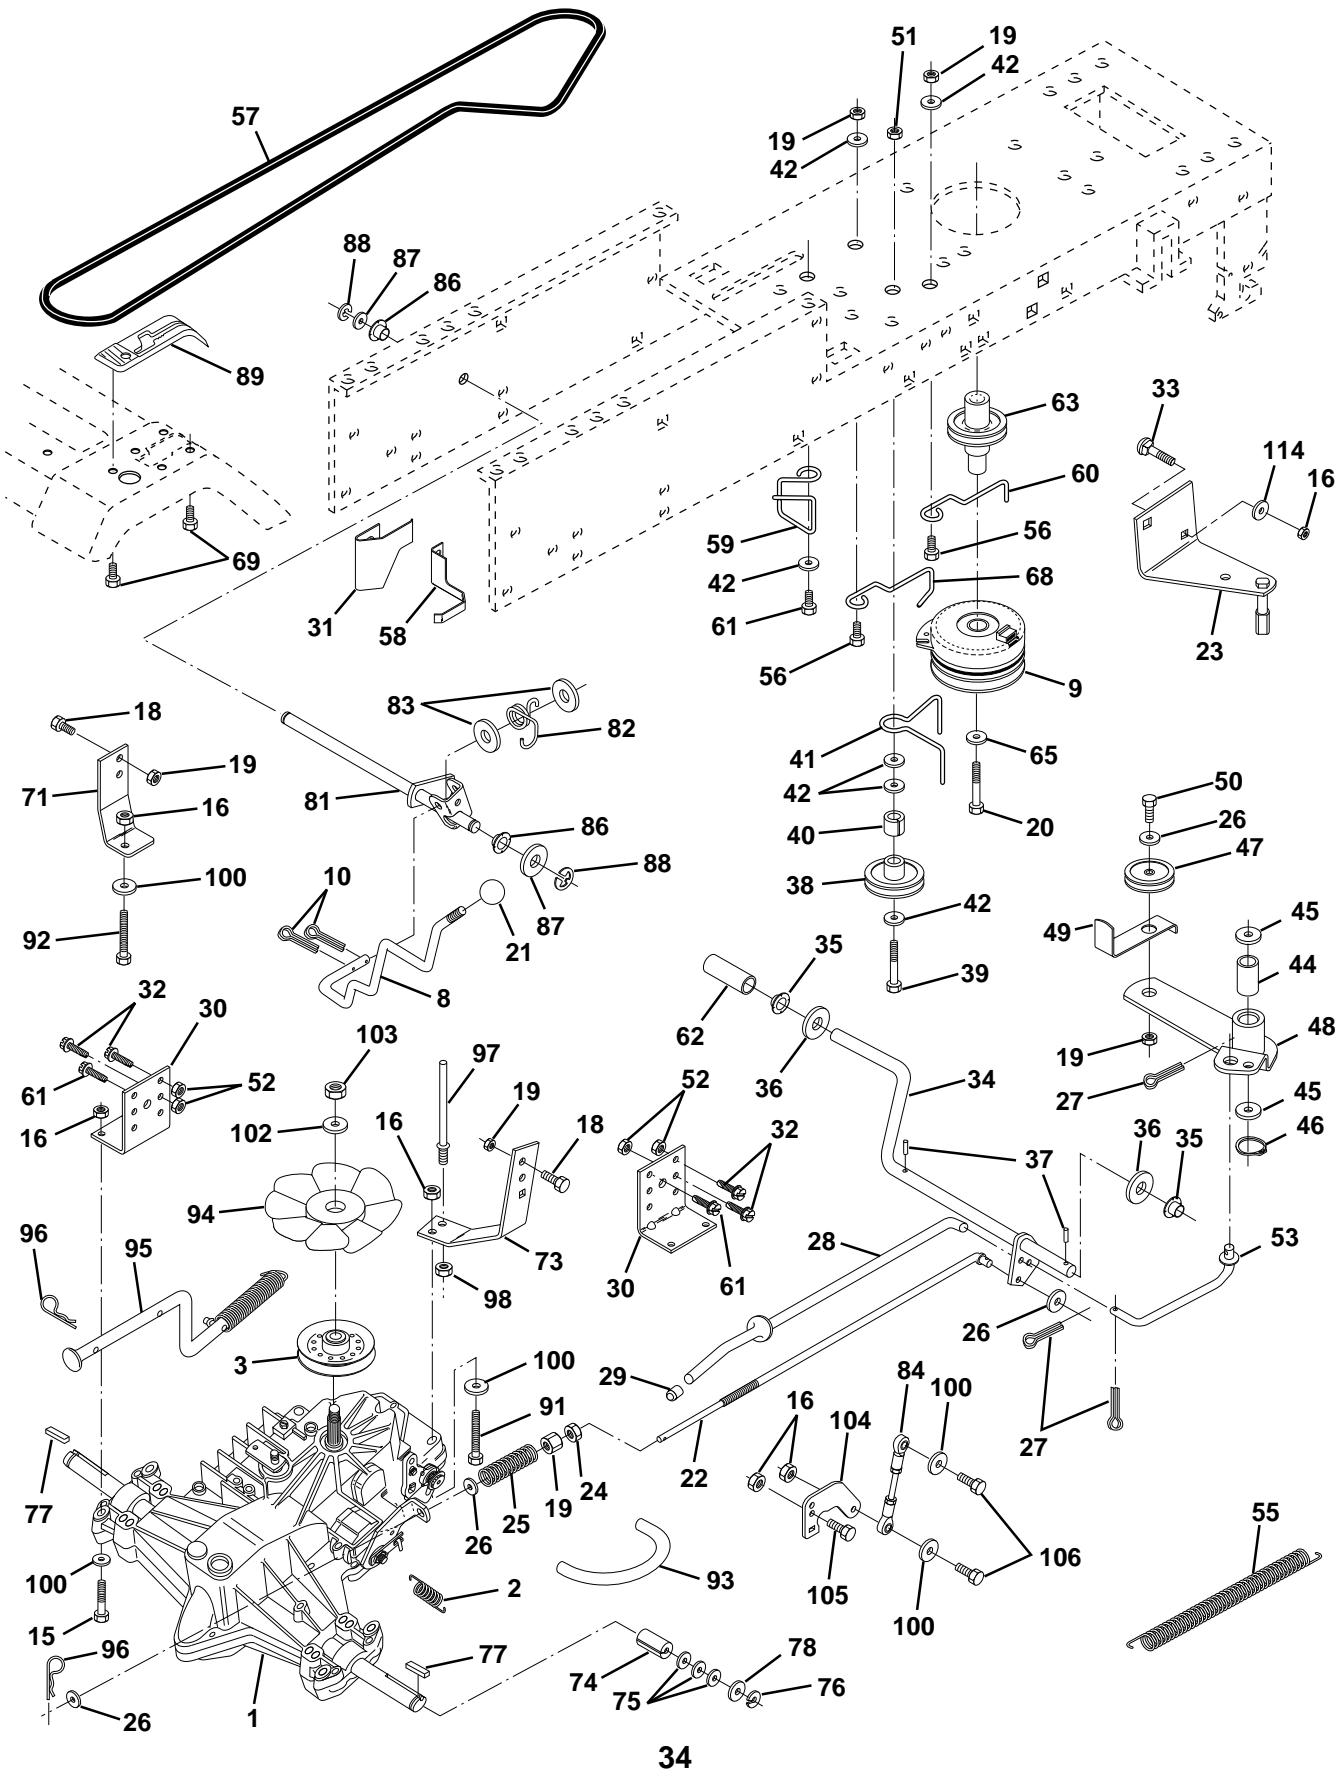

REPAIR PARTS

TRACTOR -- MODEL NO. LTH140 (954001192C)

DRIVE

REPAIR PARTS

TRACTOR - - MODEL NO. LTH140 (954001192C)

DRIVE

KEY NO.	PART NO.	DESCRIPTION	KEY NO.	PART NO.	DESCRIPTION
1	532144436	Transaxle Assembly	58	532140470	Keeper Belt Lh Hydro 0750.18/20"
2	532142431	Spring, Return, Brake	59	532140312	Keeper, Center Span
3	532143995	Pulley, Transaxle	60	532121218	Keeper Belt Engine
8	532141003	Rod Shift Hydro LT	61	817490612	Screw Thdrol. 3/8-16 x 3/4 Ty. TT
9	532145028	Clutch Elect EVX	62	532123533	Cover, Pedal
10	876020416	Pin Cotter 1/8 x 1 CAD	63	532145868	Pulley, Clutch Electric EVX
15	874780544	Bolt Fin Hex 5/16-18 Unc	65	810040700	Washer
16	873800500	Nut Lock Hex W/Ins. 5/16-18 Unc P	68	532105730	Keeper Belt Engine
18	874780616	Bolt Fin Hex 3/8-16 Unc x 1 Gr.5	69	532142432	Screw
19	873800600	Nut Lock Hex W/Wsh 3/8-16 Unc	71	532140158	Strap Torque Lh Hydro 18/20" T
20	532150350	Bolt, Hex	73	532140157	Strap Torque Rh Hydro 18/20" T
21	532140845	Knob, Deluxe 1/2-13	74	532121199	Spacer Split .80 x 1.70 Cad 13 UNC
22	532145627	Rod, Brake Hydro	75	532121749	Washer 25/32 x 1-1/4 x 16 Gauge
23	532140275	Bracket Asm Mtg Clutch EVX	76	812000001	E-Ring
24	873350600	Nut	77	532123583	Key, Square
25	532106888	Spring, Brake Rod	78	532121748	Washer 25/32 x 1-5/8 x 16 Gauge
26	819131316	Washer	81	532140154	Shaft Asm. Cross Hydro 20" Tires
27	876020412	Pin Cotter 1/8 x 3/4 CAD	82	532123782	Spring Torsion T/A
28	532145204	Rod, Parking Brake	83	819171216	Washer 17/32 x 3/4 x 16 Ga.
29	532071673	Cap, Parking Brake	84	532140548	Rod, Tie Hydro 20" Tires
30	532130807	Bracket, Transaxle	86	532071208	Bushing Rod Strig. 629/632 ID
31	532127275	Keeper Belt Lh	87	819212016	Washer 21/32 x 1-1/4 x 16 Ga.
32	874760512	Bolt Hex Hd 5/16-18 Unc x 3/4	88	812000008	Ring Klip #5304-62
33	872140506	Bolt Carriage 5/16-18 x 3/4	89	532139988	Console, Shift
34	532149001	Shaft, Foot Pedal	91	874780536	Bolt Fin Hex 5/16-18 x 2-1/4
35	532120183	Bearing, Nylon	92	874780524	Bolt Fin Hex 5/16-18 Unc x 1-1/2
36	819211616	Washer	94	532140462	Fan, Hydro 7"
37	532124963	Pin, Roll	93	532142564	Line Fuel Hydro 4"
38	532123674	Pulley, Idler, Flat	95	532144643	Control Asm Bypass Hydro
39	874760644	Bolt	96	532124788	Retainer Spring 1" Zinc/Cad
40	532124965	Spacer Split	97	532140469	Keeper Belt Rh Hydro 0750.18/20"
41	532109070	Keeper, Belt Retainer	98	873510600	Nut Keps Hex 3/8-16 Unc
42	819131312	Washer 13/32 x 13/16 x 12 Ga	100	819111216	Washer 11/32 x 3/4 x 16 Ga.
44	532105706	Bearing, Nylon	102	532141322	Washer Belleville .501D 1.50D
45	532110812	Washer, Hardened	103	873940800	Nut Hex Jam Toplock 1/2-20 unf
46	812000039	Ring, Klip	104	532140156	Arm, Control Hydro
47	532127783	Pulley, Idler, V-Groove	105	871070516	Screw Cap Hex 5/16 x 18 x 1
48	532123789	Bellcrank Assembly	106	874780520	Bolt Fin Hex 5/16-18 Unc x 1-1/4
49	532123205	Retainer, Belt	114	819111214	Washer 11/32 x 3/4 x 14 Ga.
50	874760624	Bolt			
51	873680600	Nut			
52	873680500	Nut Crownlock 5/16-18 UNC			
53	532105710	Link, Clutch			
55	532105709	Spring, Return, Clutch			
56	874760620	Bolt Fin Hex 3/8-16 x 1-1/4			
57	532140294	V-Belt, Ground Drive			

NOTE All component dimensions given in U. S. inches.
1 inch = 25.4 mm