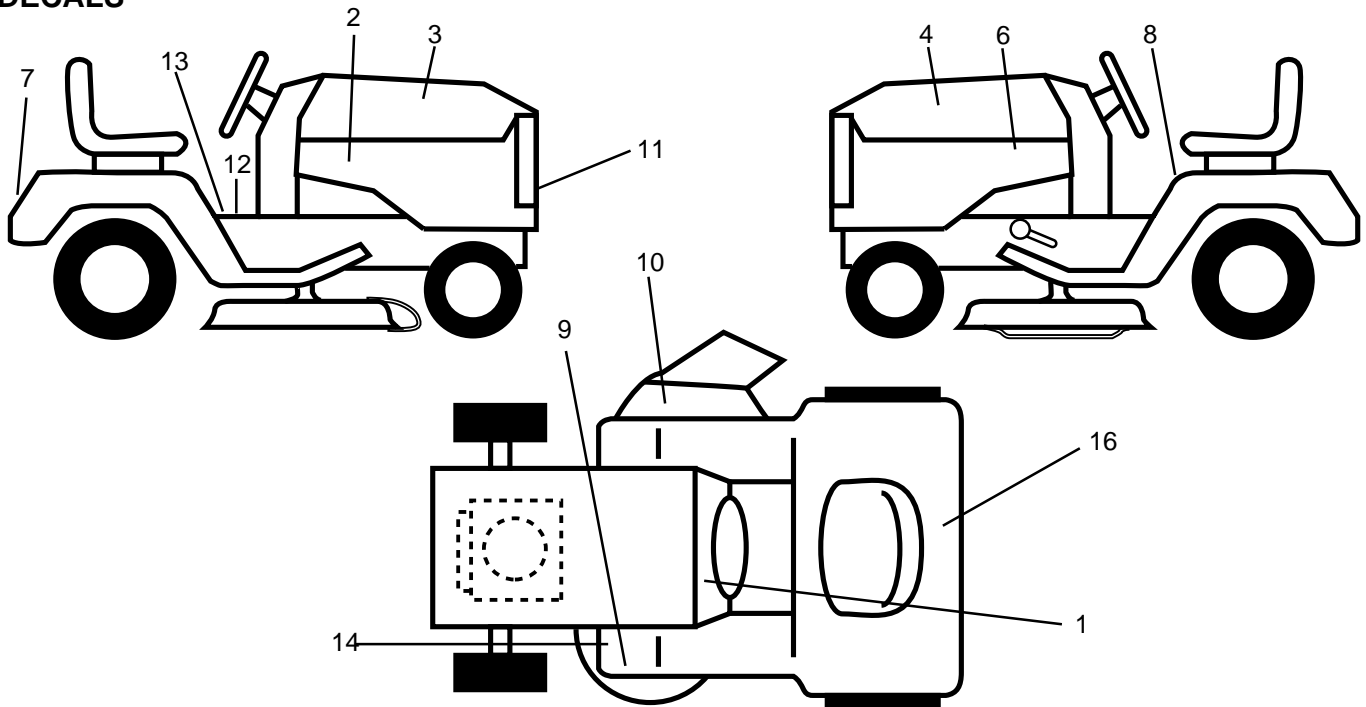

REPAIR PARTS

TRACTOR -- MODEL NO. LTH140 (954001192C)

DECALS

KEY NO.	PART NO.	DESCRIPTION
1	532138956	Decal Instruction Dash Eng/fr
2	532140863	Decal Ins Hood RH LTH140 Hydro
3	532140728	Decal Hood RH Husq
4	532140729	Decal Hood LH Husq
6	532140865	Decal Ins Hood LH LTH140 Hydro
7	532131582	Decal Fender Husqvarna
8	532133795	Decal Caution Fender Eng/fr
9	532101892	Decal Clutch/brake Eng/fr
10	532137259	Decal Warning MULT-LANGUAGE
11	532125989	Decal Grille Husqvarna "h" logo
12	532142337	Decal Sdl Cold Start Hyd. e/f
13	532140837	Decal Brake Parking Saddle
14	532136832	Decal VBelt Sch. 38" and 42" LT

KEY NO.	PART NO.	DESCRIPTION
16	532145005	Decal Bat Ban/Poi P/L Symbols
-	532145246	Pad Footrest
-	532138311	Decal Lift Handle(Lift Handle)
-	532142341	Decal D-Bar Control Mnt. Hyd. Lt
-	532145247	Fastener Pop In Footrest (8 per)
-	532150345	Manual Owner's English
-	532150346	Manual Owner's French
Available accessories not included with tractor:		
-	LC06	Tire Chains
-	LBD48	48" Snow blade
-	CE42	42" Bagger
-	LC05	33 lb. Weights (pairs)
-	LSB42	42" Snow Thrower
-	MK420	Mulching Kit