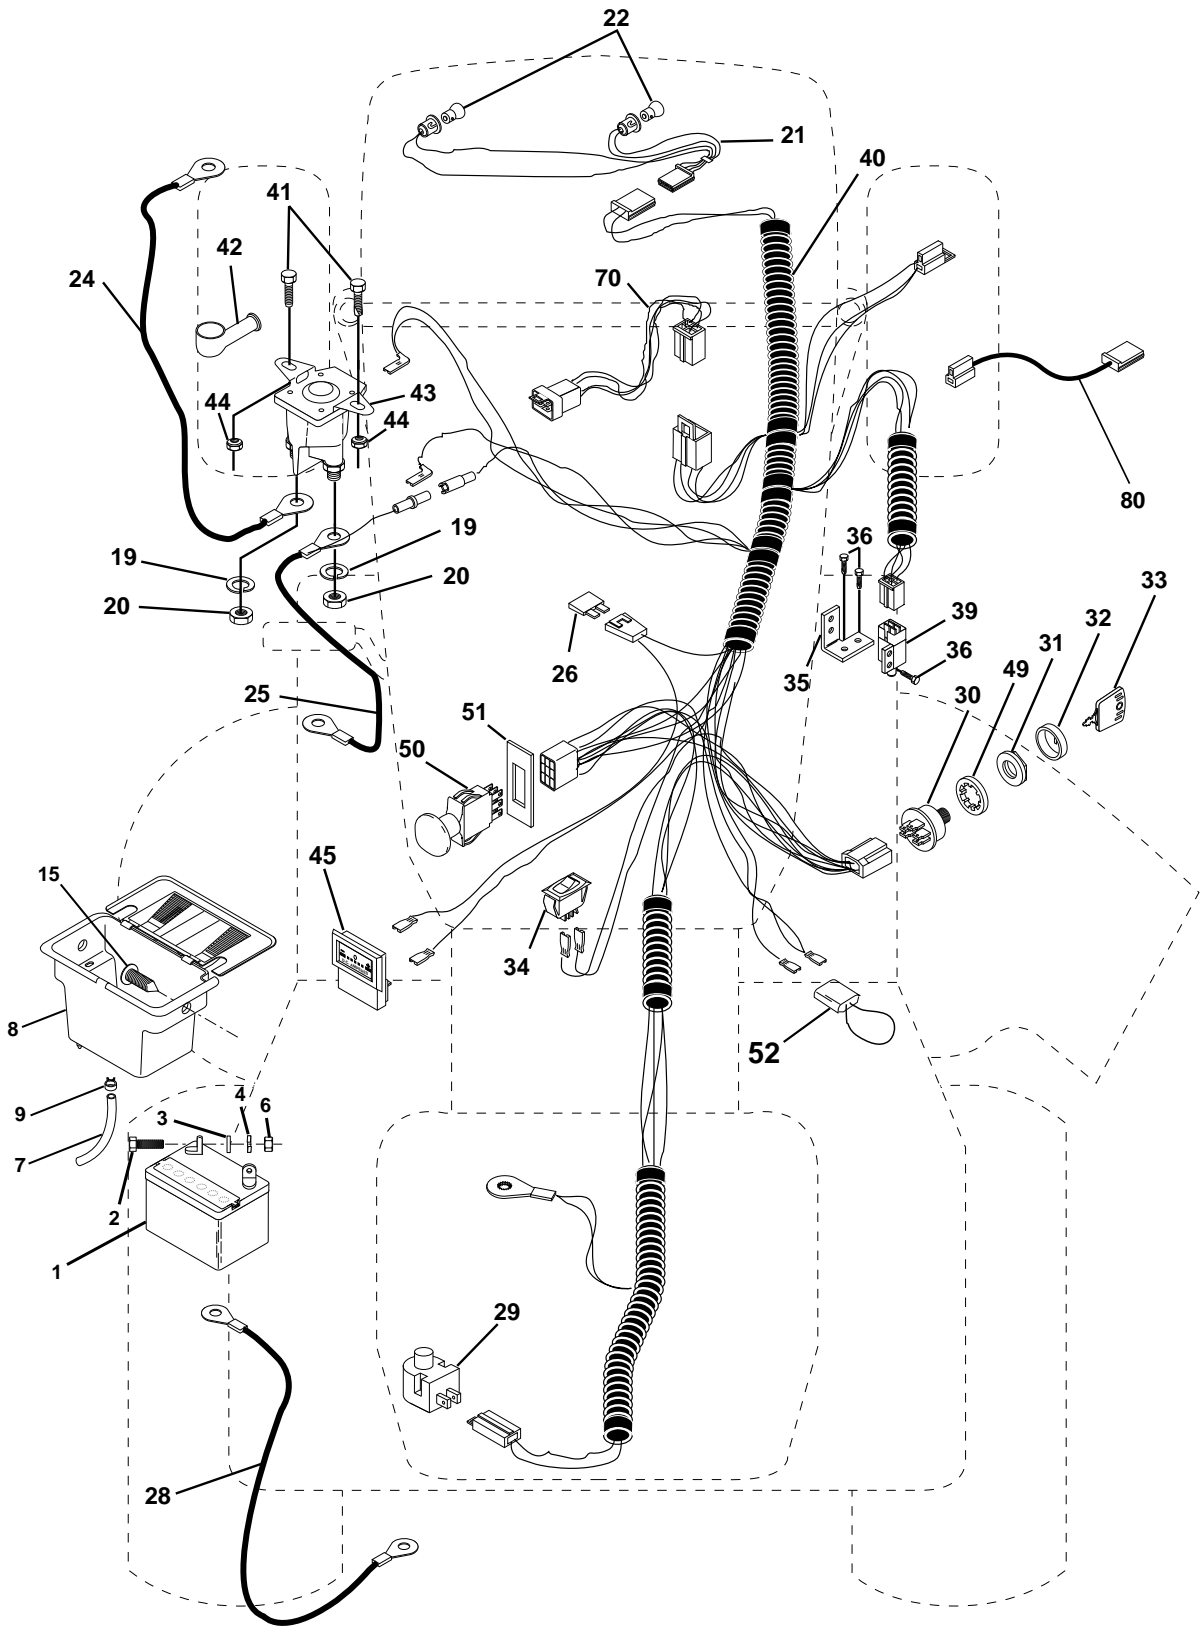

REPAIR PARTS

TRACTOR - - MODEL NO. LTH140 (954001192C)

ELECTRICAL

KEY NO.	PART NO.	DESCRIPTION
1	532144926	Battery 12 Volt 30 Amp
2	874760412	Bolt Hex Hd 1/4-20unc X 3/4
3	819091016	Washer 9/32 X 5/8 X 16 Ga
4	810040400	Washer Lock Hvy Helical 1/4
6	873220400	Nut Fin Hex 1/4-20 Unc
7	532109238	Tube Plastic 12"
8	532144940	Case Battery
9	532109596	Clamp Hose Olive
15	532147688	Fastener Snap-In
19	810090400	Washer Lock 1/4
20	873350400	Nut Jam Hex 1/4-20 Unc
21	532136850	Harness Socket Light w/4152J
22	532004152	Bulb, Light # 1156
24	532146136	Cable Battery 6ga 24" red
25	532148009	Cable Battery 6ga w/16 Ga. Wire 38"
26	532108824	Fuse 30 Amp Auto Green
28	532124773	Cable Ground 6ga 12"black
29	532121305	Switch Plunger Nc Gray
30	532144921	Switch Ign 3 pos
31	532140400	Nut Ignition
32	532141226	Cover Sw Key
33	532140401	Key Ign Molded Generic
34	532110712	Switch Light Blk Blk Red
35	532108236	Bracket Switch Clutch
36	817021008	Screw Hex Tapping # 10-24 X 1/2
39	532109553	Switch Interlock Clutch
40	532145493	Harness Ign Elec. Dash Yp 1995
41	871110408	Bolt Blk. Fin Hex 1/4-20 x 1/2
42	532131563	Cover Terminal Red
43	532145673	Solenoid
44	873640400	Nut Keps Blk Hex 1/4-20 Unc
45	532121433	Ammeter Rectangular
49	811151000	Washer Lock Internal Tooth 5/8
50	532140404	Switich PTO 3 pdt deltg
51	532140405	Ring Retainer PTO
52	532141940	Protection Wire Loop
70	532142621	Harness Engine Koh. cmd I .15AR
80	532146685	Harnes Clutch EVX