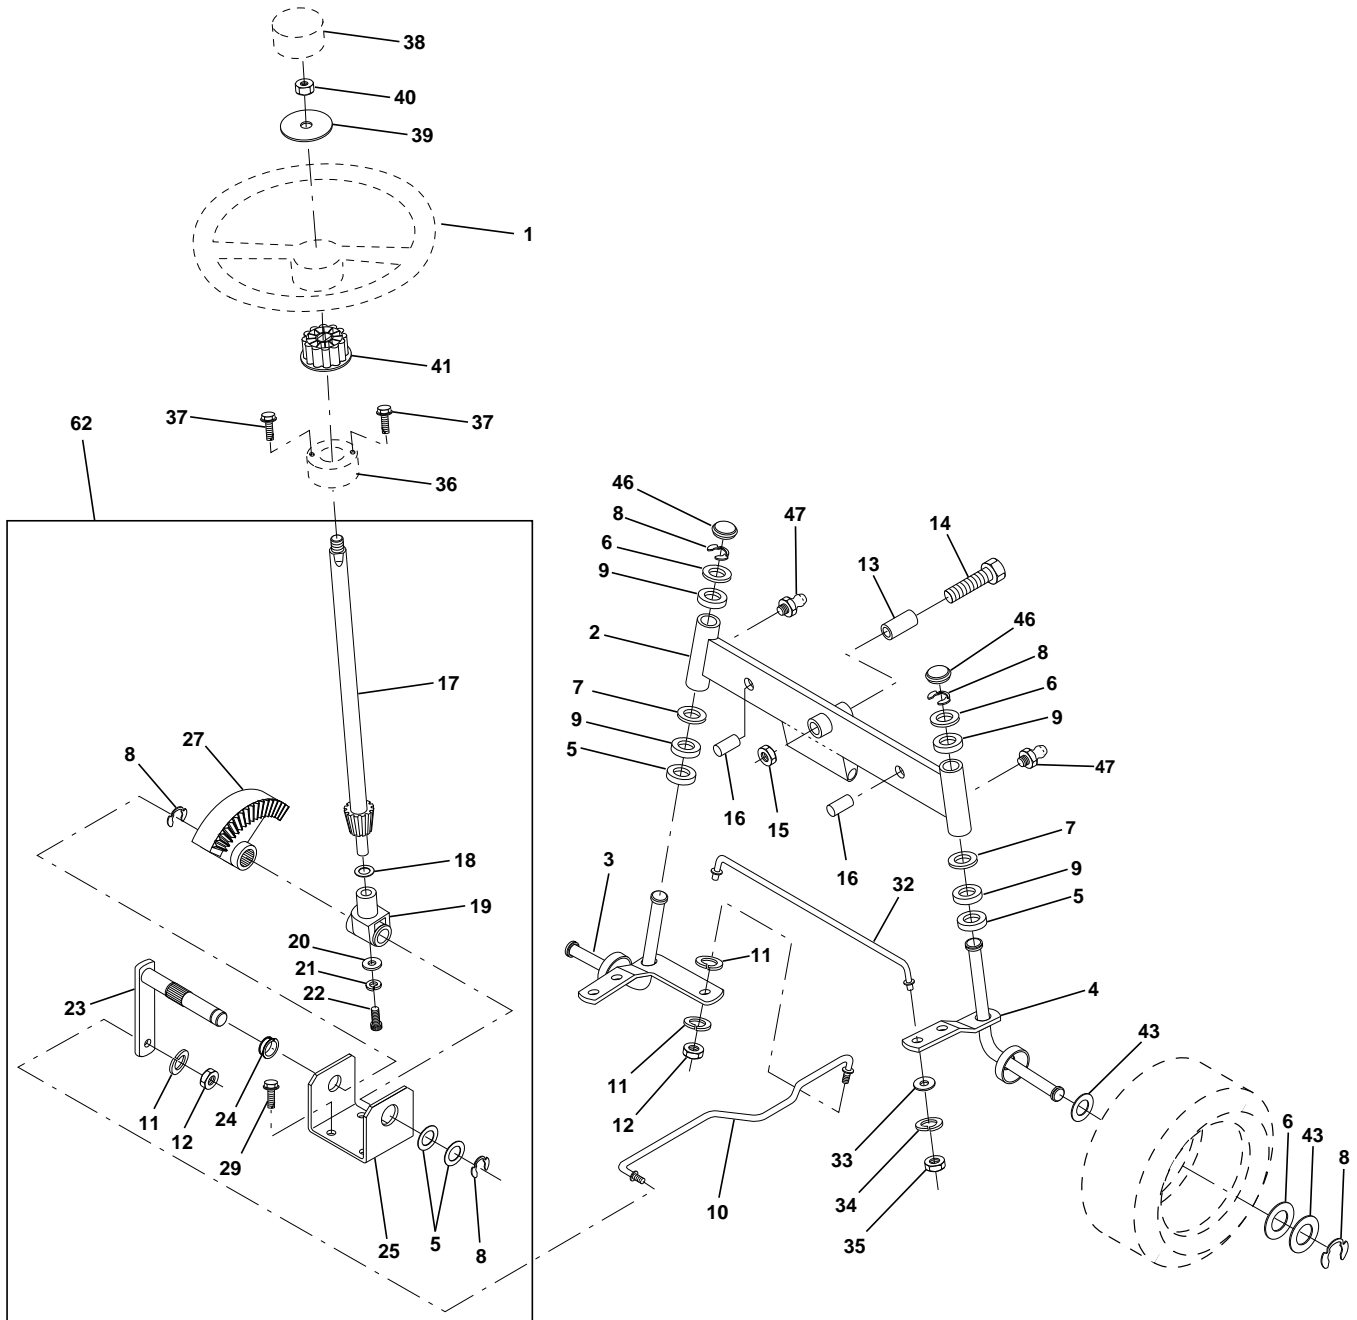

NOTE All component dimensions given in U. S. inches.
1 inch = 25.4 mm

REPAIR PARTS

TRACTOR - - MODEL NO. LTH140 (954001192C)

ENGINE

REPAIR PARTS

TRACTOR - - MODEL NO. LTH140 (954001192C)

ENGINE

KEY PART NO.	PART NO.	DESCRIPTION
1	532132753	Control Th/ch
2	817720410	Screw Hex Thd Cut 1/4-20x5/8 T
3	-----	Engine Kohl Model No. CV14S
4	532137350	Muffler LT Kohler
14	813280328	Nipple Pipe 3/8 Npt X 3-1/2"
15	813200300	Elbow Std 90° 3/8-18 Npt
16	811050600	Washer Lock Ext Tooth 3/8
23	532128953	Shield Heat Browning
24	817021008	Screw Hex Thd Cut #10-24unc X 1/2
29	532137180	Kit Spark Arrestor
31	532109202	Fuel Tank Front 1 25
32	532140527	Cap Asm Fuel W/sym Vented
33	532123487	Hose Clamp
37	532101335	Fuel Line
38	-----	Plug Oil Drain (Order from Engine Mfg.)
40	532110436	Bushing Snap Split
44	817490612	Screw Hexwash Thdrol 3/8-16x3/4 Ty-tt
45	-----	Bolt, Hex (Order from Engine Mfg.)
62	810040500	Washer Lock Hvy Hlcl Spr 5/16
73	532128229	Bracket Support Tank Fuel
76	532128230	Strap Support Fuel Tank
77	819101216	Washer, Flat
79	532125398	Bolt Hex
80	874760508	Bolt, Fin Hex 5/16-18 X 5/8
81	531128861	Nut Flange 1/4-20 Starter Nut

NOTE: All component dimensions given in U. S. inches.
1 inch = 25.4 mm

REPAIR PARTS

TRACTOR - - MODEL NO. LTH140 (954001192C)

STEERING ASSEMBLY

REPAIR PARTS

TRACTOR - - MODEL NO. LTH140 (954001192C)

STEERING ASSEMBLY

NOTE: All component dimensions given in U. s. inches.
1 inch = 25.4 mm

5REPAIR PARTS

TRACTOR - - MODEL NO. LTH140 (954001192C)

SEAT ASSEMBLY

KEY NO.	PART NO.	DESCRIPTION
1	532124185	Seat
2	532140551	Bracket Pivot Seat
3	874760616	Bolt, Hex 3/8-16unc x 1
4	819131610	Washer 13/32 X 1 X 10 Ga
5	532145006	Clip Push in Hinged
6	873800600	Nut, Crownlock 3/8-16 Unc
7	532124181	Spring Seat Cprsn
8	817490616	Screw Hwsh Thdrol 3/8-16x1
9	819131614	Washer 13/32 X 1 X 14 Ga
10	532140552	Pan Seat
11	532120068	Knob Seat 1/2-13unc
12	532121246	Bracket Mounting Switch