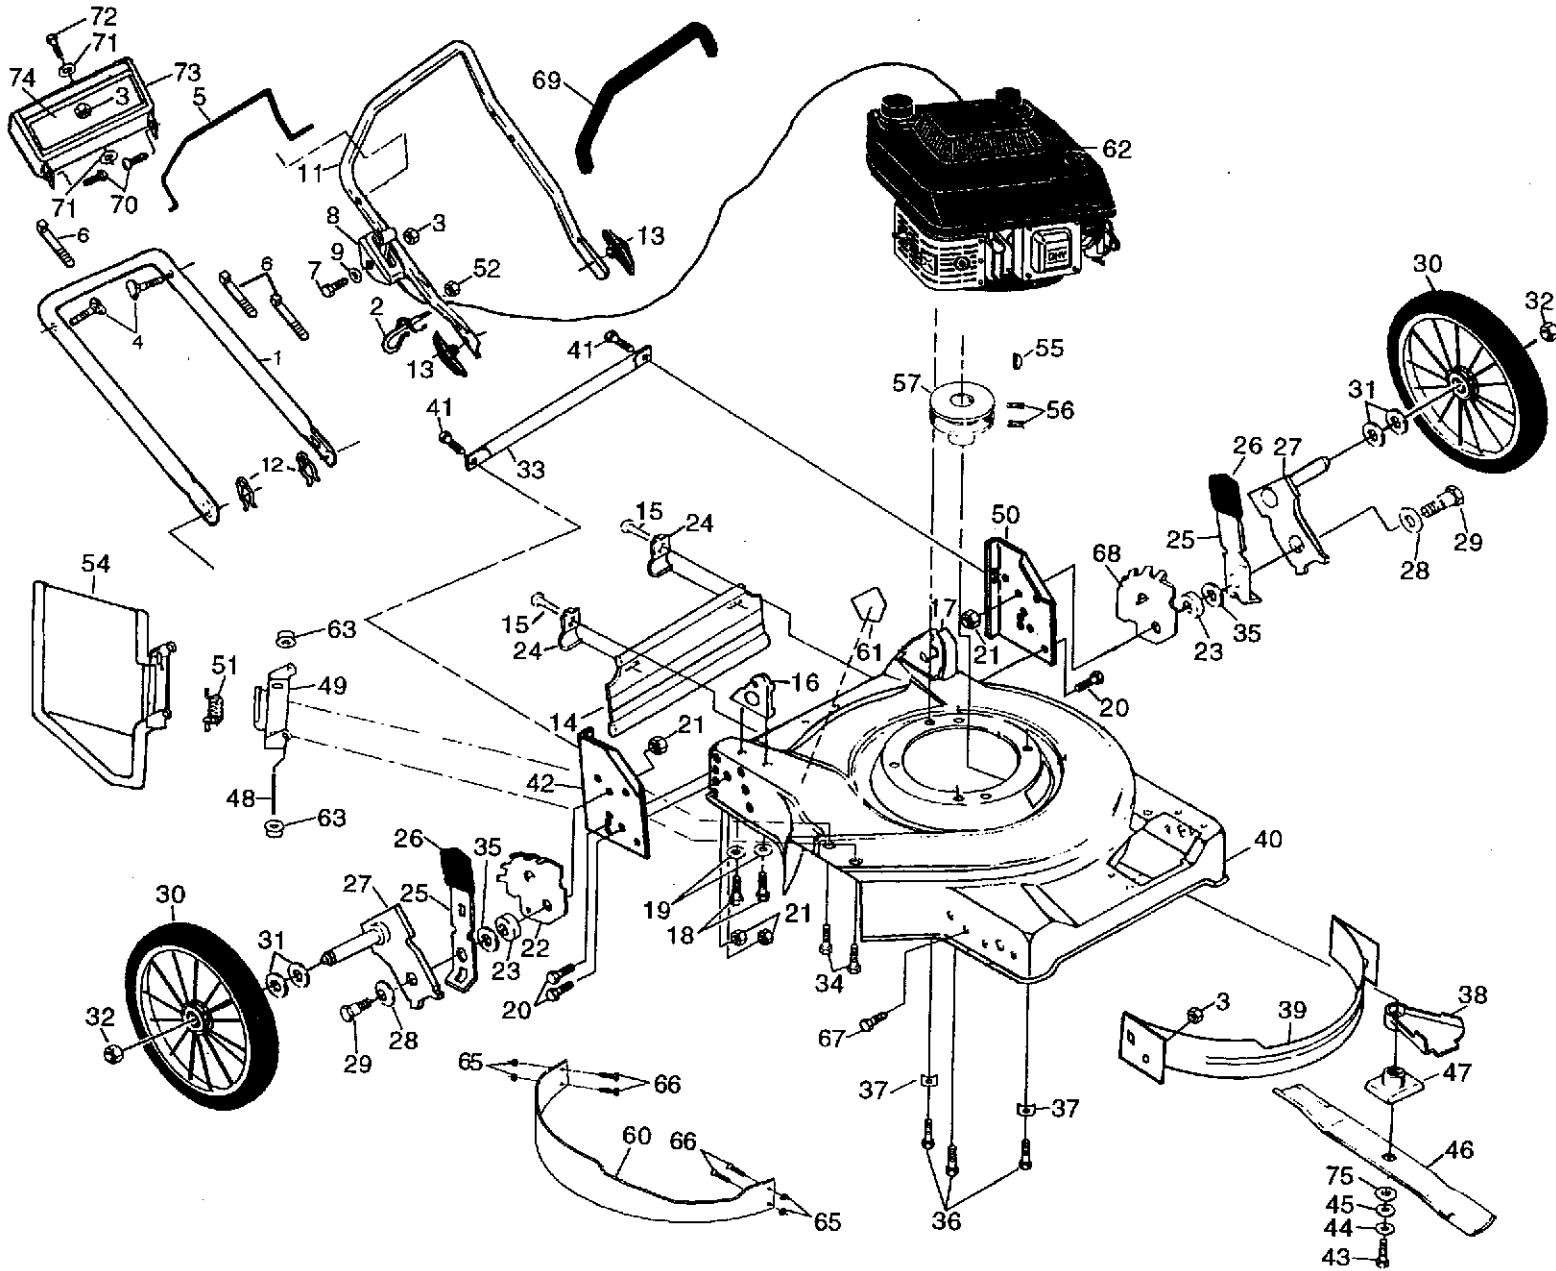

REPAIR PARTS

22" ROTARY LAWN MOWER -- MODEL NUMBER 56cs (954069001A)

16

www.mymowerparts.com

For Husqvarna Parts Call 606-678-9623 or 606-561-4983

REPAIR PARTS

22" ROTARY LAWN MOWER - - MODEL NUMBER 56cs (954069001A)

KEY NO.	PART NO.	DESCRIPTION
1	532125293	Lower Handle
2	532132001	Rope Guide
3	532063601	Locknut 1/4-20
4	532131959	Handle Bolt
5	532131094	Control Bar
6	532066426	Wire Tie
7	532059935	Machine Screw 1/4-20 x 1/4
8	532144313	Throttle Control
9	532085723	Washer
11	532125294	Upper Handle
12	532051793	Hairpin Cotter
13	532136376	Handle Knob
14	532140539	Rear Skirt
15	532750097	Hex Head Screw
16	532140465	Handle Bracket Assembly (Right)
17	532140466	Handle Bracket Assembly (Left)
18	532055187	Screw 5/16-18 x 3/4
19	532059289	Washer
20	874760612	Hex Head Bolt 3/8-16 x 3/4
21	532751592	Locknut 3/8-16
22	532800368	Wheel Adjusting Bracket LF/RR
23	532084920	Spacer
24	532125207	Skirt Bracket
25	532125066	Selector Spring
26	532132800	Selector Knob
27	532125323	Axle Arm Assembly
28	532061651	Spring Washer
29	532142748	Shoulder Bolt 3/8-16
30	532143595	Wheel & Tire Assembly (Rear)
31	532057143	Wave Washer
32	532083923	Nut
33	532850709	Rod Support
34	532851856	Hex Head Thread Rolling Screw w/Sems 1/4-20 x 3
35	532088348	Flat Washer 3/8
36	532850998	Thread Rolling Screw 3/8-16 x 1
37	532125078	Engine Washer
38	532134612	Debris Shield
39	532125337	Front Baffle

KEY NO.	PART NO.	DESCRIPTION
40	532700708	Mower Housing Kit (Includes Key No. 61)
41	532054583	Screw
42	532142837	Wheel Support Bracket R.H.
43	532851084	Hex Head Screw 3/8-24 x 1-3/8 Gr. 8
44	532850263	Helical Washer 3/8
45	532851074	Hardened Washer
46	532141114	22" Blade
47	532144331	Blade Adapter
48	532851854	Hinge Rod
49	532125175	Housing Bracket
50	532142838	Wheel Support Bracket L.H.
51	532851855	Torsion Spring
52	873510400	Locknut 1/4-20
54	532134252	Discharge Guard
55	532087677	Hi-Pro Key
56	532059708	Set Screw
57	532084596	Engine Pulley
60	532125344	Mulcher Baffle
61	532107339	Danger Decal
62	-----	* Engine - Kawasaki - Model No. FC150V
--	8130B0510	* Dual Drive Screw (not shown)
63	532083731	Push Nut
65	532069180	Hex Locknut #10-24
66	874961008	Machine Screw #10-24 x 1/2
67	874100412	Screw
68	532800370	Wheel Adjusting Bracket LR/RF
69	532850724	Foam Grip
70	532036953	Screw
71	532085723	Washer
72	532085436	Screw
73	532800547	Trimplate
74	532850788	Decal
75	532067510	Washer
--	532125033	Rear Baffle (Not Shown)
--	532145639	Owner's Manual (English/French)
--	532700621	Logo Decal (Housing)

Available accessories not included with lawn mower:
-- GCK2200 Grass Catcher

* These parts must be purchased through an authorized Kawasaki Dealer.