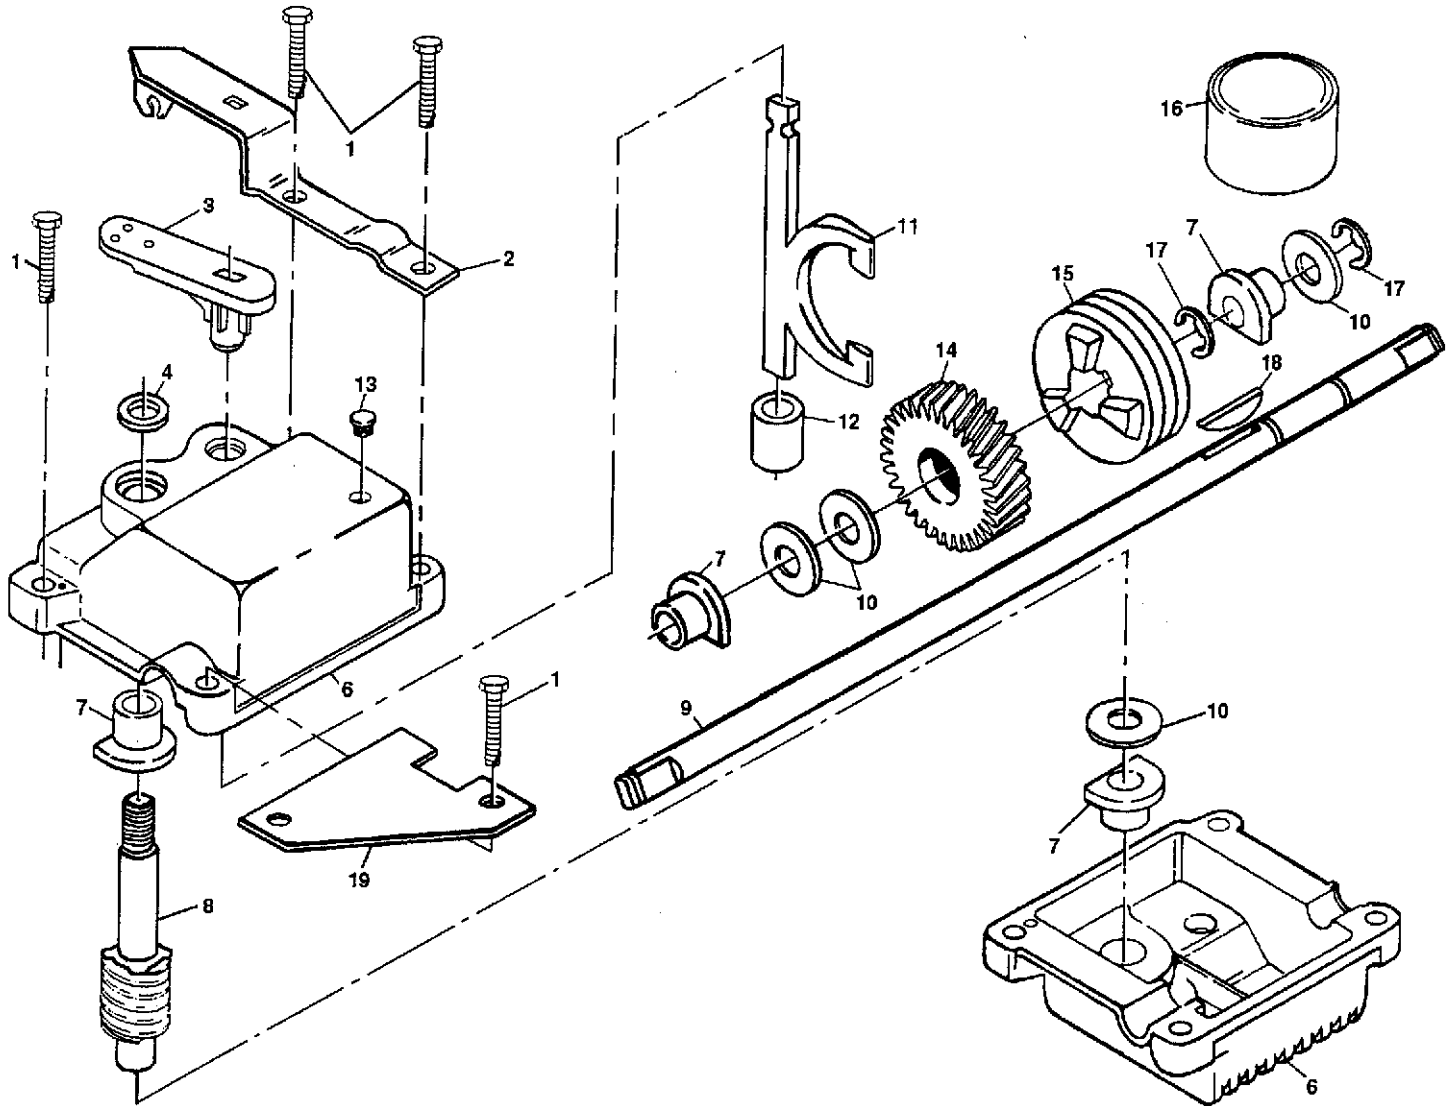

18

REPAIR PARTS

22" ROTARY LAWN MOWER - - MODEL NUMBER 56cs (954069001A)

KEY PART NO. NO.	DESCRIPTION	KEY PART NO. NO.	DESCRIPTION		
1	532087930	Clip Guide	18	532132800	Selector Knob
2	532143915	Dual Drive Control	24	532136797	Pan Head Tapping Screw #10-24 x 1-3/4
3	532063601	Locknut #10-24	26	532087866	Pan Head Tapping Screw #10-24 x 2-3/4
4	532144929	Pan Head Machine Screw #10-24 x 2	27	532750097	Hex Washer Head Screw #10-24 x 3/4
5	532137078	V-Belt	28	532700599	Drive Cover
6	532700875	Carriage Bolt 1/4-20 x 2-3/4	31	532132010	Hex Flange Nut
7	532083923	Nut	32	532137052	Drive Pulley
8	532077400	Hubcap	35	532142811	Wheel Adjuster Assembly (Left)
9	532057143	Wave Washer	36	532702510	Gear Case Assembly
11	532143596	Wheel & Tire Assembly	37	532137090	Spring
12	812000058	E-Ring	38	532063601	Hex Locknut 1/4-20
13	532137054	Pinion	40	532075192	Spring
14	532088080	Dust Cover	41	532142810	Wheel Adjuster Assembly (Right)
15	532088118	Felt Washer	55	532086012	Driveshaft Cover
16	532067725	Washer 1/2 x 1-1/2 x .134	--	532142078	Drive Cover Decal

22" ROTARY LAWN MOWER -- MODEL NO. 56cs (954069001A)

GEAR CASE ASSEMBLY PART NUMBER 532702510

KEY NO.	PART NO.	DESCRIPTION
1	817490416	Tapping Screw 1/4-20 x 1-1/4
2	532140269	Engagement Bracket
3	532137053	Shifter
4	532057072	Seal
6	532048373	Gear Case Halves Kit (Includes Key Nos. 4 and 7)
7	532077881	Bearing
8	532137051	Worm Shaft
9	532137077	Drive Shaft
10	532057079	Hardened Washer
11	532131484	Clutch Yoke

KEY NO.	PART NO.	DESCRIPTION
12	532700343	Bushing
13	532086447	Plug
14	532137050	Helical Gear
15	532750436	Clutch Jaw
16	532750369	Grease
17	812000003	E-Ring
18	532850848	Hi-Pro Key
19	532125441	Spring Bracket