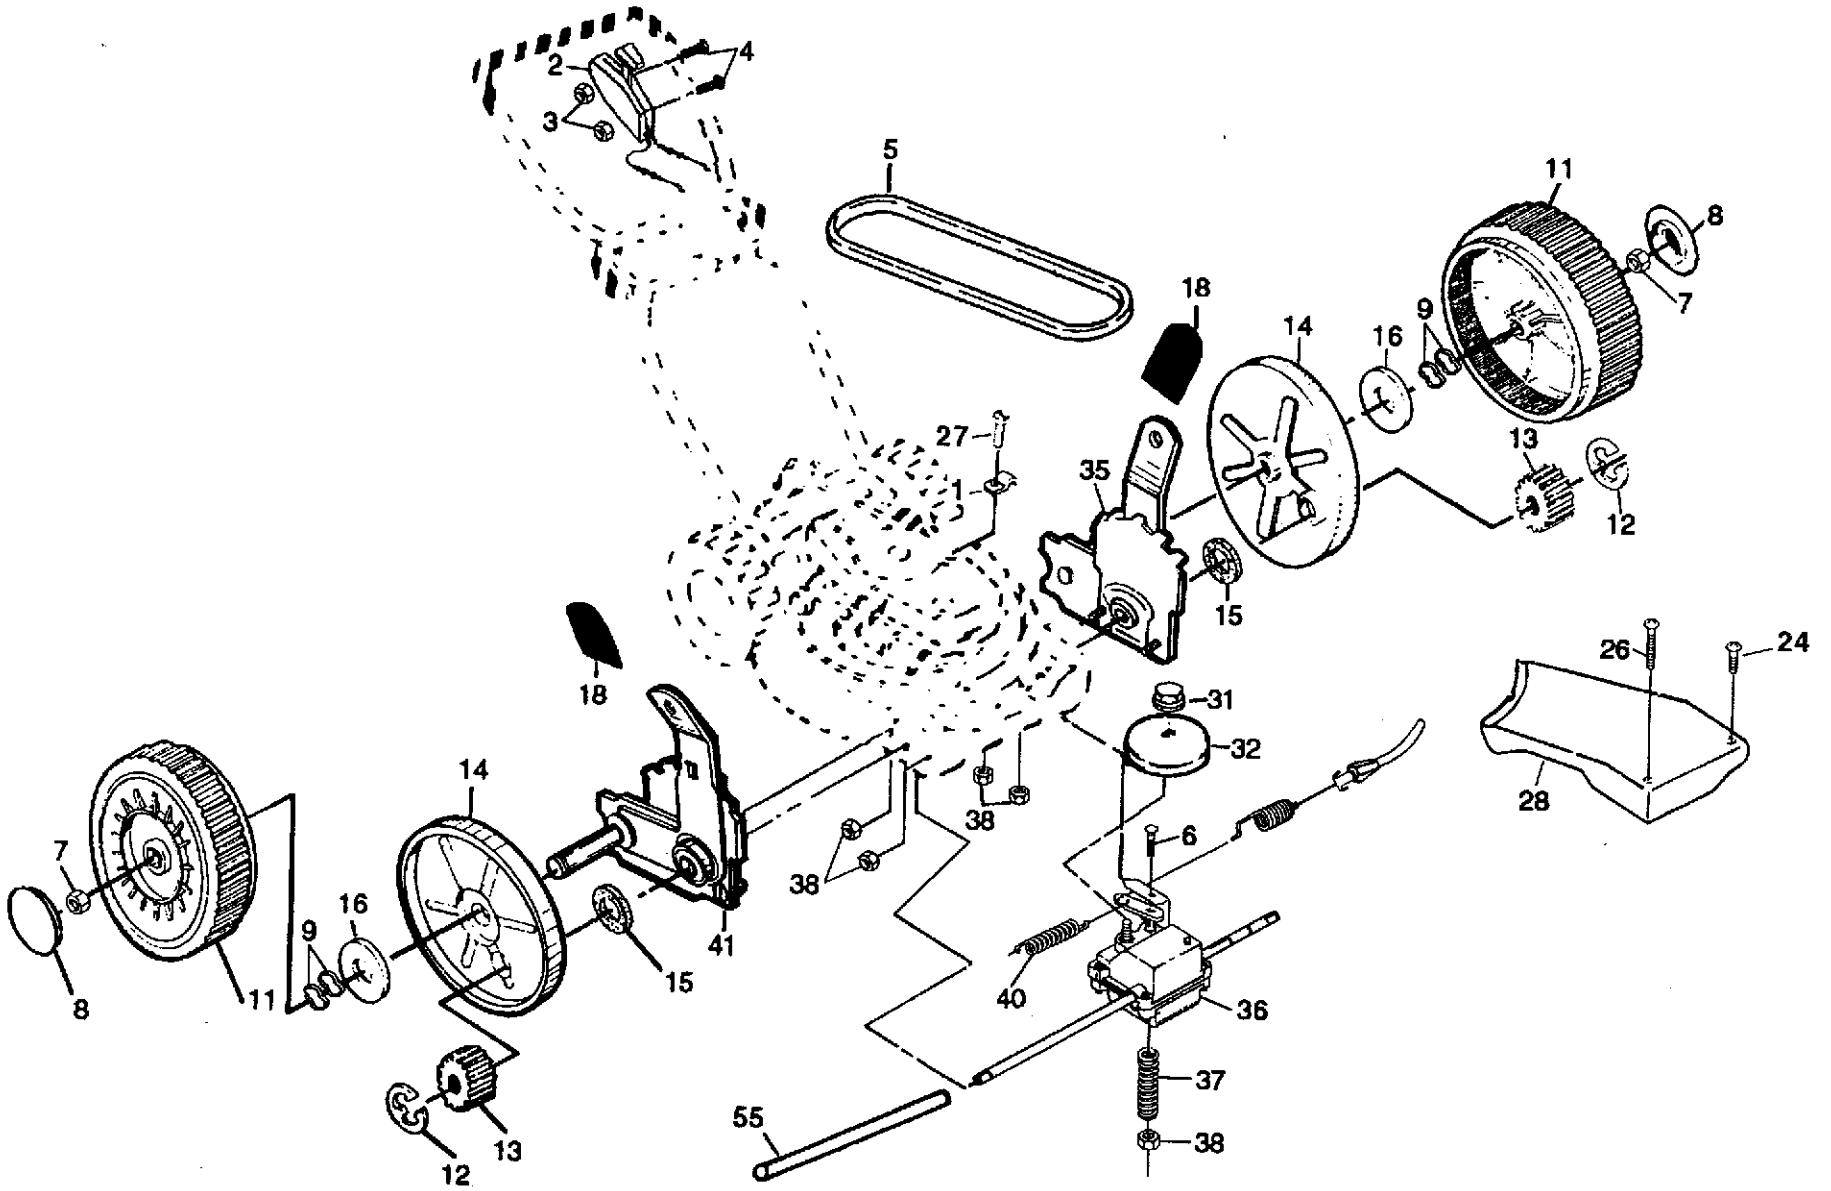

REPAIR PARTS

22" ROTARY LAWN MOWER -- MODEL NUMBER 56cs (954069001A)

18

REPAIR PARTS

22" ROTARY LAWN MOWER - - MODEL NUMBER 56cs (954069001A)

KEY PART NO. NO.	DESCRIPTION	KEY PART NO. NO.	DESCRIPTION		
1	532087930	Clip Guide	18	532132800	Selector Knob
2	532143915	Dual Drive Control	24	532136797	Pan Head Tapping Screw #10-24 x 1-3/4
3	532063601	Locknut #10-24	26	532087866	Pan Head Tapping Screw #10-24 x 2-3/4
4	532144929	Pan Head Machine Screw #10-24 x 2	27	532750097	Hex Washer Head Screw #10-24 x 3/4
5	532137078	V-Belt	28	532700599	Drive Cover
6	532700875	Carriage Bolt 1/4-20 x 2-3/4	31	532132010	Hex Flange Nut
7	532083923	Nut	32	532137052	Drive Pulley
8	532077400	Hubcap	35	532142811	Wheel Adjuster Assembly (Left)
9	532057143	Wave Washer	36	532702510	Gear Case Assembly
11	532143596	Wheel & Tire Assembly	37	532137090	Spring
12	812000058	E-Ring	38	532063601	Hex Locknut 1/4-20
13	532137054	Pinion	40	532075192	Spring
14	532088080	Dust Cover	41	532142810	Wheel Adjuster Assembly (Right)
15	532088118	Felt Washer	55	532086012	Driveshaft Cover
16	532067725	Washer 1/2 x 1-1/2 x .134	--	532142078	Drive Cover Decal