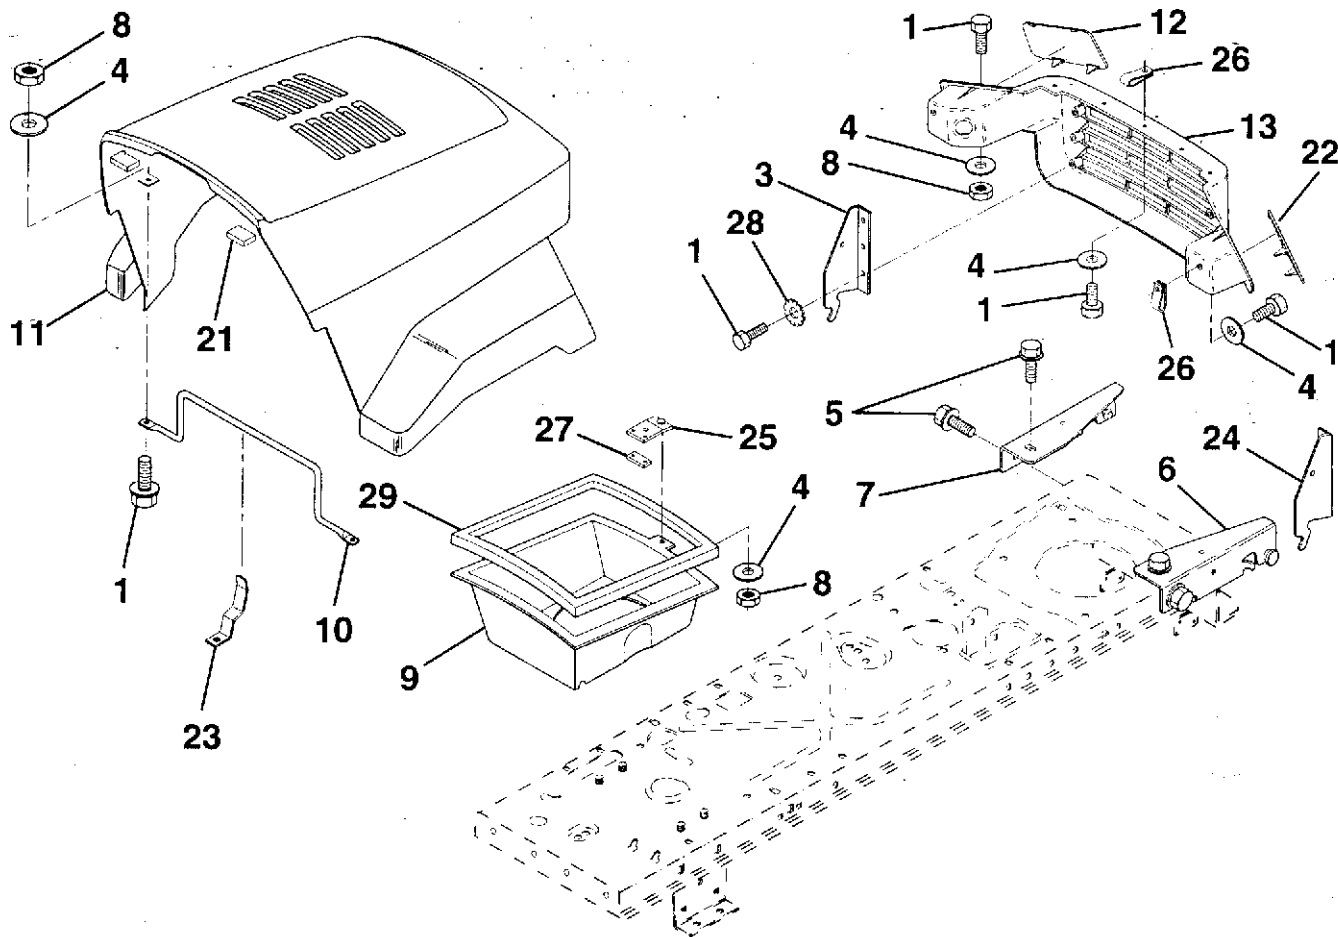

For Husqvarna Parts Call 606-678-9623 or 606-561-4983
REPAIR PARTS
12 HP 36" TRACTOR - - MODEL NO. LR120 (HN1236A), PRODUCT NO. 954 00 06-02
HOOD

KEY NO.	PART NO.	DESCRIPTION	KEY NO.	PART NO.	DESCRIPTION
1	874780410	Bolt Fin Hex 1/4-20 x 5/8	13	532130984	Grille
3	532128445	Bracket Pivot Hood LH	21	532126938	Bumper Hood
4	819091016	Washer, Flat 1/4	22	532130985	Lens RH
5	817490512	Screw Thdrol 5/16-28 x 3/4	23	532139969	Latch Hood
6	532140051	Bracket Asm. Pivot Hood RH	24	532128446	Bracket Pivot Hood RH
7	532140050	Bracket Asm. Pivot Hood LH	25	532131037	Clip Asm. Duct Air
8	873220400	Nut Fin Hex 1/4-20	26	532052921	Clip Tinnerman
9	532123840	Duct Air Hood	27	532131028	Clip Tinnerman
10	532130850	Brace Hood	28	811050400	Washer Lock Ext. Tooth
11	532140142	Hood	29	532120537	Strip Foam
12	532130986	Lens LH			

HARDWARE SHOWN LARGER FOR EASIER IDENTIFICATION