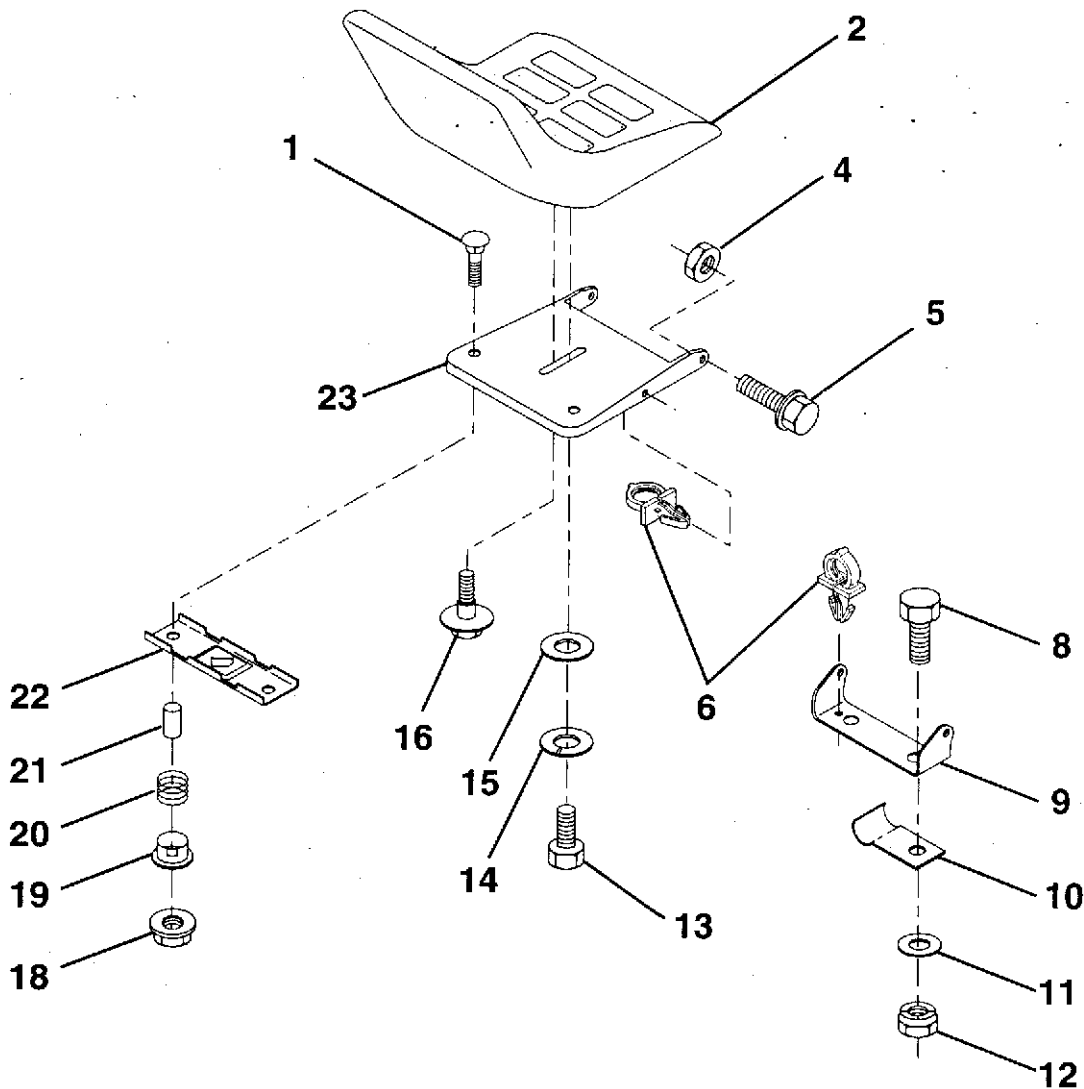

REPAIR PARTS

12 HP 36" TRACTOR - - MODEL NO. LR120 (HN1236A), PRODUCT NO. 954 00 06-02
SEAT

KEY NO.	PART NO.	DESCRIPTION	KEY NO.	PART NO.	DESCRIPTION
1	872050411	Bolt, Carriage 1/4-20 x 1-3/8	13	874780814	Bolt Hex 1/2-13 x 7/8
2	532140838	Seat	14	810040800	Washer Lock Hvy. Hlicl Spring 1/2
4	873800500	Nut, Crownlock 5/16-18	15	819171912	Washer, 17/32 x 1-3/16 x 12 Ga.
5	532139888	Bolt, Shoulder 5/16-18 UNC	16	532127018	Bolt, Shoulder
6	532140407	Clip, Insulated	18	532123976	Nut, Hex Large Flange Lock
8	874760612	Bolt, Fin Hex 3/8-16 UNC x 3/4	19	532121248	Bushing, Snap
9	532140551	Bracket, Pivot Seat	20	532121250	Spring, Compression
10	532126471	Clip, Insulated	21	532134300	Spacer, Split 28 Id. x .88 Lg.
11	819133210	Washer 12/32 x 2 x 10 Ga.	22	532121246	Bracket, Switch, Mounting
12	873800600	Nut, Crownlock 3/8-16 UNC	23	532140552	Pan, Seat

HARDWARE SHOWN LARGER FOR EASIER IDENTIFICATION