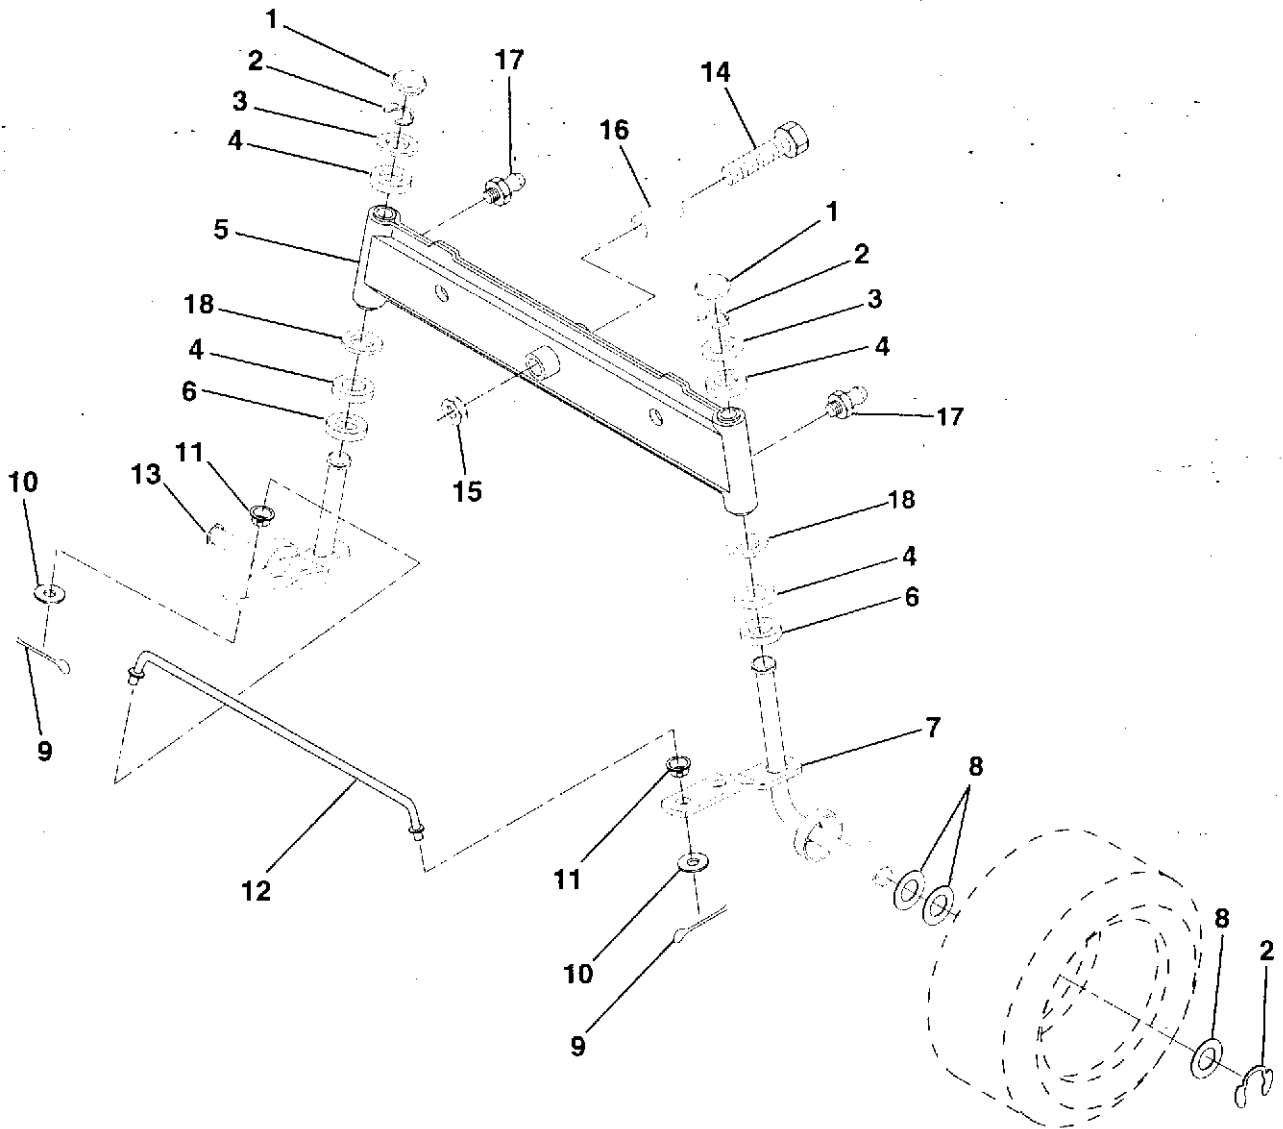

For Husqvarna Parts Call 606-678-9623 or 606-561-4983
REPAIR PARTS
12 HP 36" TRACTOR -- MODEL NO. LR120 (HN1236A), PRODUCT NO. 954 00 06-02
FRONT AXLE

KEY NO.	PART NO.	DESCRIPTION	KEY NO.	PART NO.	DESCRIPTION
1	532121232	Cap, Spindle	10	819131316	Washer 13/32 x 13/16 x 16 Ga.
2	812000029	Ring, Clip	11	532126847	Bushing
3	532121748	Washer 25/32 x 1-5/8 x 16 Ga.	12	532130465	Rod, Tie
4	532124937	Nyliner	13	532137061	Spindle, L.H. Asm.
5	532133988	Axle, Front	14	874011056	Bolt Hex 5/1-11 x 3-1/2
6	532124931	Bearing, Thrust	15	873901000	Nut, Lock Flange 5/8-11
7	532137062	Spindle, R.H. Asm.	16	532110438	Spacer Bearing Axle
8	532121749	Washer 25/32 x 1-1/4 x 16 Ga.	17	532124836	Fitting Grease
9	876020412	Pin, Cotter 1/8 x 3/4	18	819272016	Washer 27/32 x 1-1/4 x 16 Ga.

HARDWARE SHOWN LARGER FOR EASIER IDENTIFICATION