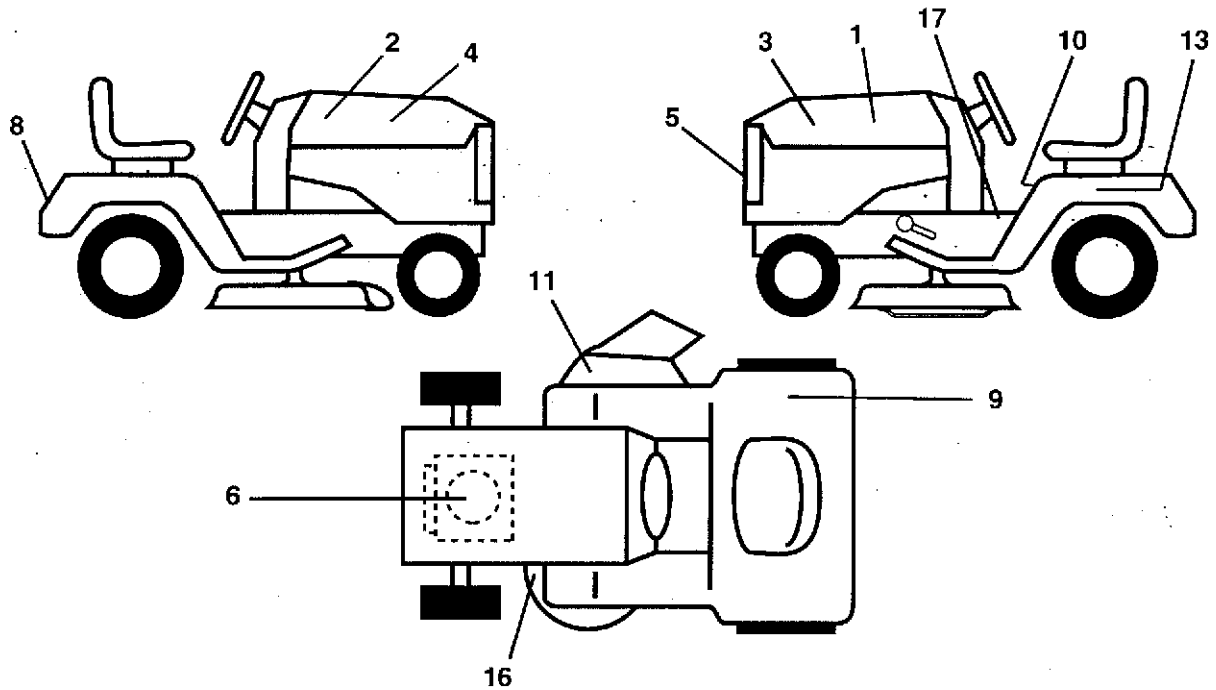

REPAIR PARTS

12 HP 36" TRACTOR -- MODEL NO. LR120 (HN1236A), PRODUCT NO. 954 00 06-02

DECALS

KEY NO.	PART NO.	DESCRIPTION	KEY NO.	PART NO.	DESCRIPTION
1	532140206	Decal, Hood, L. H., Husqv.	9	532126187	Decal, Certification, (French/Dutch)
2	532140205	Decal, Hood, R. H., Husqv.	10	532133795	Decal Caution Fender
3	532140850	Decal, Hood, L. H., LR120	11	532137259	Decal, Warning, Cut Finger, (Multi-Lang)
4	532140851	Decal, Hood, R. H., LR120	13	532121549	Decal, Caution, Battery
5	532140213	Decal, Logo, Grill	16	532136830	Decal, V-Belt Sch.
6	532120601	Decal, Engine	17	532138269	Decal, Inst. Oper.
8	532131582	Decal, Logo, Fender	--	532141458	Manual, Owner's (English)
			--	532141459	Manual, Owner's (French)