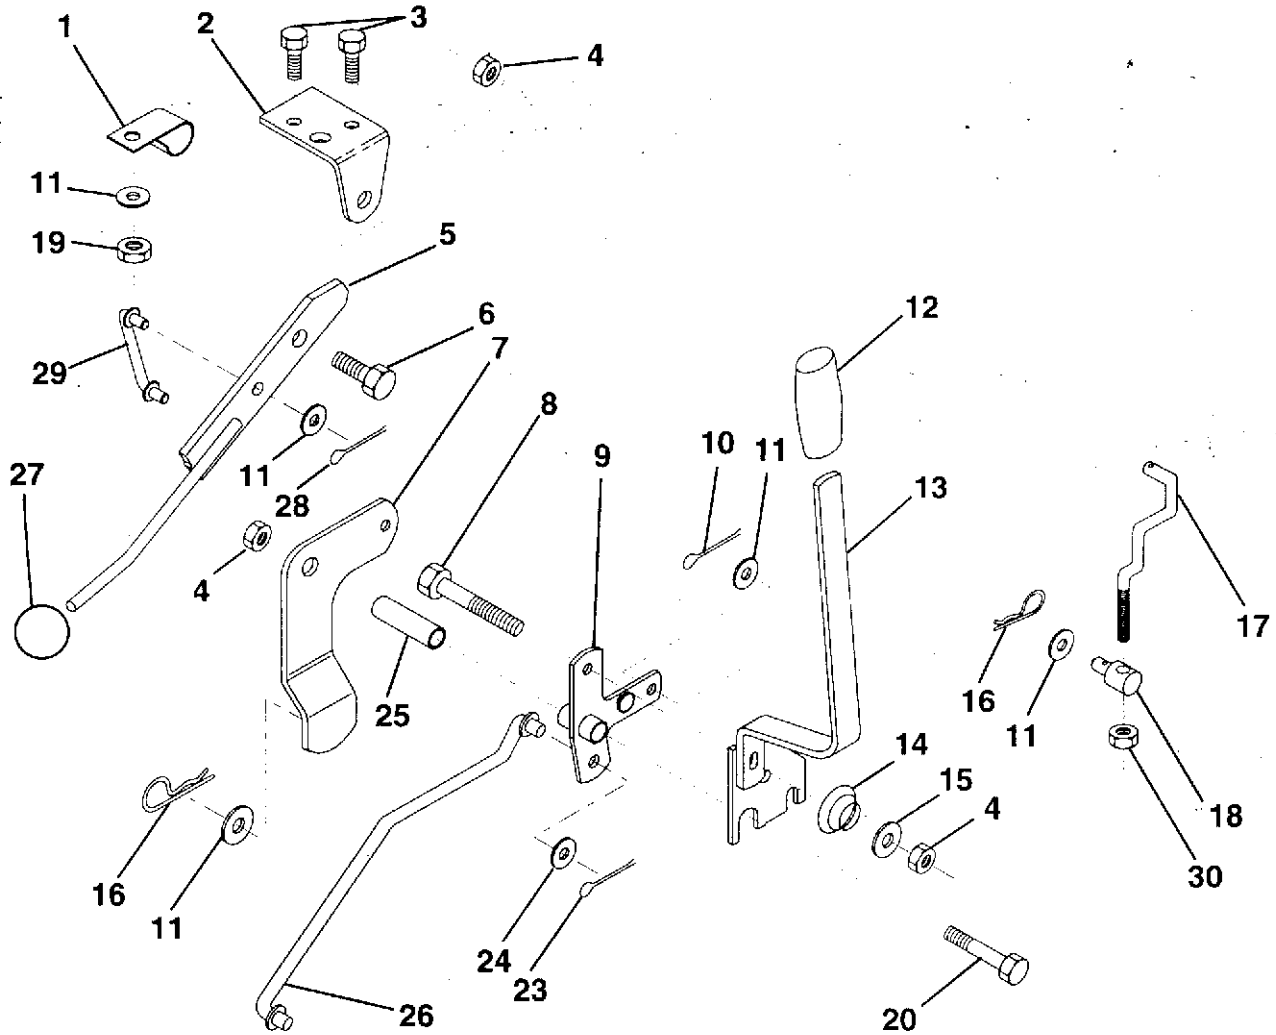

For Husqvarna Parts Call 606-678-9623 or 606-561-4983
REPAIR PARTS
12 HP 36" TRACTOR - - MODEL NO. LR120 (HN1236A), PRODUCT NO. 954 00 06-02
MOWER LIFT LEVER

KEY NO.	PART NO.	DESCRIPTION	KEY NO.	PART NO.	DESCRIPTION
1	532126470	Clip, Insulated	15	819131212	Washer 13/32 x 3/4 x 12 Ga.
2	532122018	Bracket, Mower Clutch	16	532124961	Retainer, Spring
3	874780408	Bolt, Fin. Hex 1/4-20 UNC x 1/2 Gr. 5	17	532127359	Link, Front Lift
4	873800600	Nut, Crownlock 3/8-16 UNC	18	532133205	Trunnion, Threaded 3/8-16
5	532123417	Assembly, Clutch Lever	19	873680400	Nut, Crownlock 1/4-20
6	532106451	Bolt, Shoulder	20	874760644	Bolt, Fin. Hex 3/8-16 UNC x 2-3/4
7	532135371	Assembly, Mower Clutch Arm	23	876020416	Pin, Cotter 1/8 x 1
8	874760636	Bolt, Hex 3/8-16 UNC x 2-1/4	24	819171616	Washer 17/32 x 1 x 16 Ga.
9	532121930	Bellcrank, Asm. Lift	25	532121933	Tube, Spacer
10	876020412	Pin, Cotter 1/8 x 3/4	26	532121934	Rod, Mower Lift
11	819131316	Washer 13/32 x 13/16 x 16 Ga.	27	532106932	Knob
12	532131861	Grip, Handle	28	876020312	Pin, Cotter 3/32 x 3/4
13	532139352	Assembly, Lift Handle	29	532131655	Link, Mower Clutch
14	532123496	Spring, Compression	30	873350600	Nut Hex Jam 3/8-16 Unc

HARDWARE SHOWN LARGER FOR EASIER IDENTIFICATION