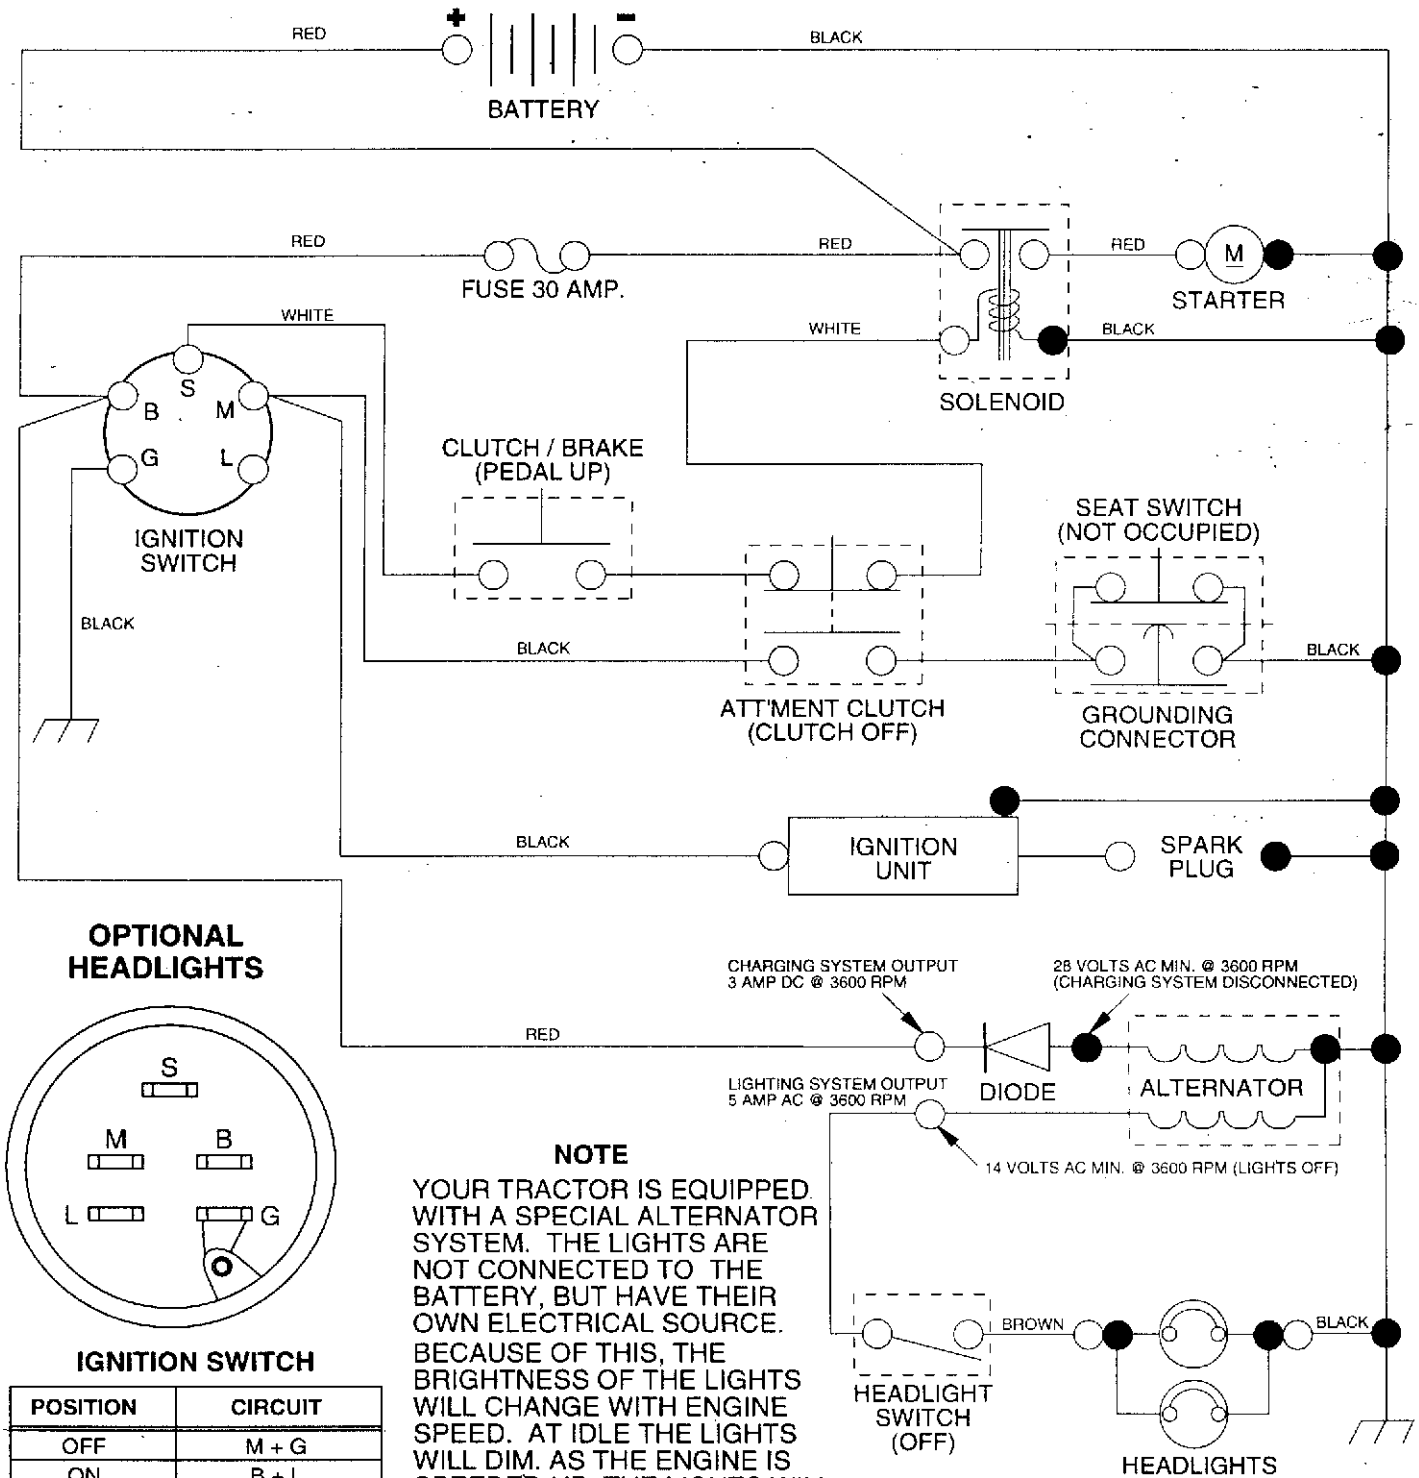

Illustrated Parts List	1993-10
	I9302004

LR 120

(HN1236A), 954000602

Repair Parts Manual

Ride Mower

SCHEMATIC

OPTIONAL HEADLIGHTS

IGNITION SWITCH

For Husqvarna Parts Call 606-678-9623 or 606-561-4983
REPAIR PARTS
12 HP 36" TRACTOR - - MODEL NO. LR120 (HN1236A), PRODUCT NO. 954 00 06-02
ELECTRICAL

KEY NO.	PART NO.	DESCRIPTION
1	873510400	Nut, Hex Keps 1/4-20
2	532108423	Assembly, Cable
3	532133909	Battery
5	532108236	Bracket, Switch
6	532109553	Switch, Interlock (4-terminal)
7	532104445	Switch, Interlock (2-terminal)
8	817021008	Screw, Hex Hd. Tap #10-24 x 1/2
9	532140402	Key, Steel Delta
10	532123620	Cover, Key Ignition
11	532140400	Nut, Ignition
12	532140399	Switch, Ignition
15	532121305	Switch, Plunger
16	873510500	Nut, Hex, Keps 5/16-18
17	532108824	Fuse
18	532128353	Assembly, Cable
19	532140411	Harness, Ignition
20	873350400	Nut, Hex Jam 1/4-20
21	810090400	Washer, Lock 1/4
22	874780408	Bolt, Fin. Hex 1/4-20 UNC x 1/2 Gr. 5
24	532131563	Cover, Terminal
25	532138406	Solenoid
26	874760412	Bolt, Hex Hd. 1/4-20 UNC x 3/4
27	819091016	Washer 9/32 x 5/8 x 16
28	810040400	Washer, Lock 1/4
29	532121264	Cap, Battery
30	873220400	Nut, Fin. Hex 1/4-20 UNC
31	532004152	Bulb Light
32	532131078	Harness Headlight
33	532110712	Switch Light
35	811050600	Washer Lock Ext. Tooth 3/8
36	811150400	Washer Lock Inter. Tooth 1/4
37	532140413	Harness Engine
38	532140660	Adapter Harness