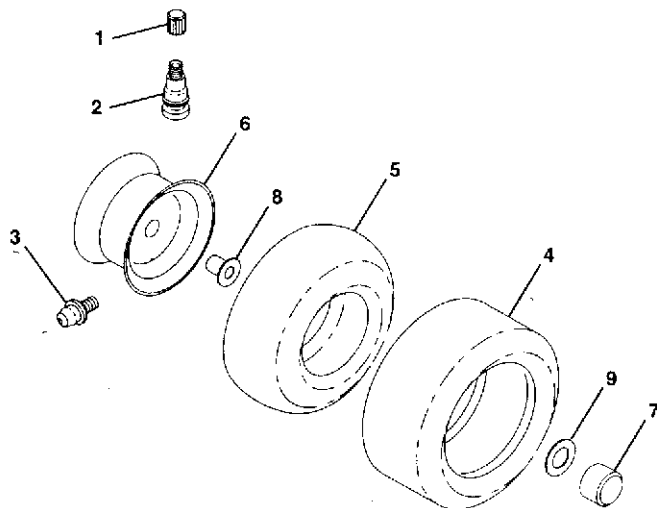

WHEELS & TIRES

KEY NO.	PART NO.	DESCRIPTION
1	532059192	Cap, Valve
2	532065139	Stem, Valve
3	532124957	Fitting, Grease\ (Front Wheels Only)
4	532123410	Tire, Front
4	532123411	Tire, Rear
5	532059904	Tube, Front (Optional Service Items Only)
5	532008134	Tube, Rear (Optional Service Items Only)
6	532140298	Rim, Front
6	532140453	Rim, Rear
7	532104757	Cap Axle
8	532124959	Bearing Flange
9	532121748	Washer 25/32 x 1-5/8 x 16 Ga.