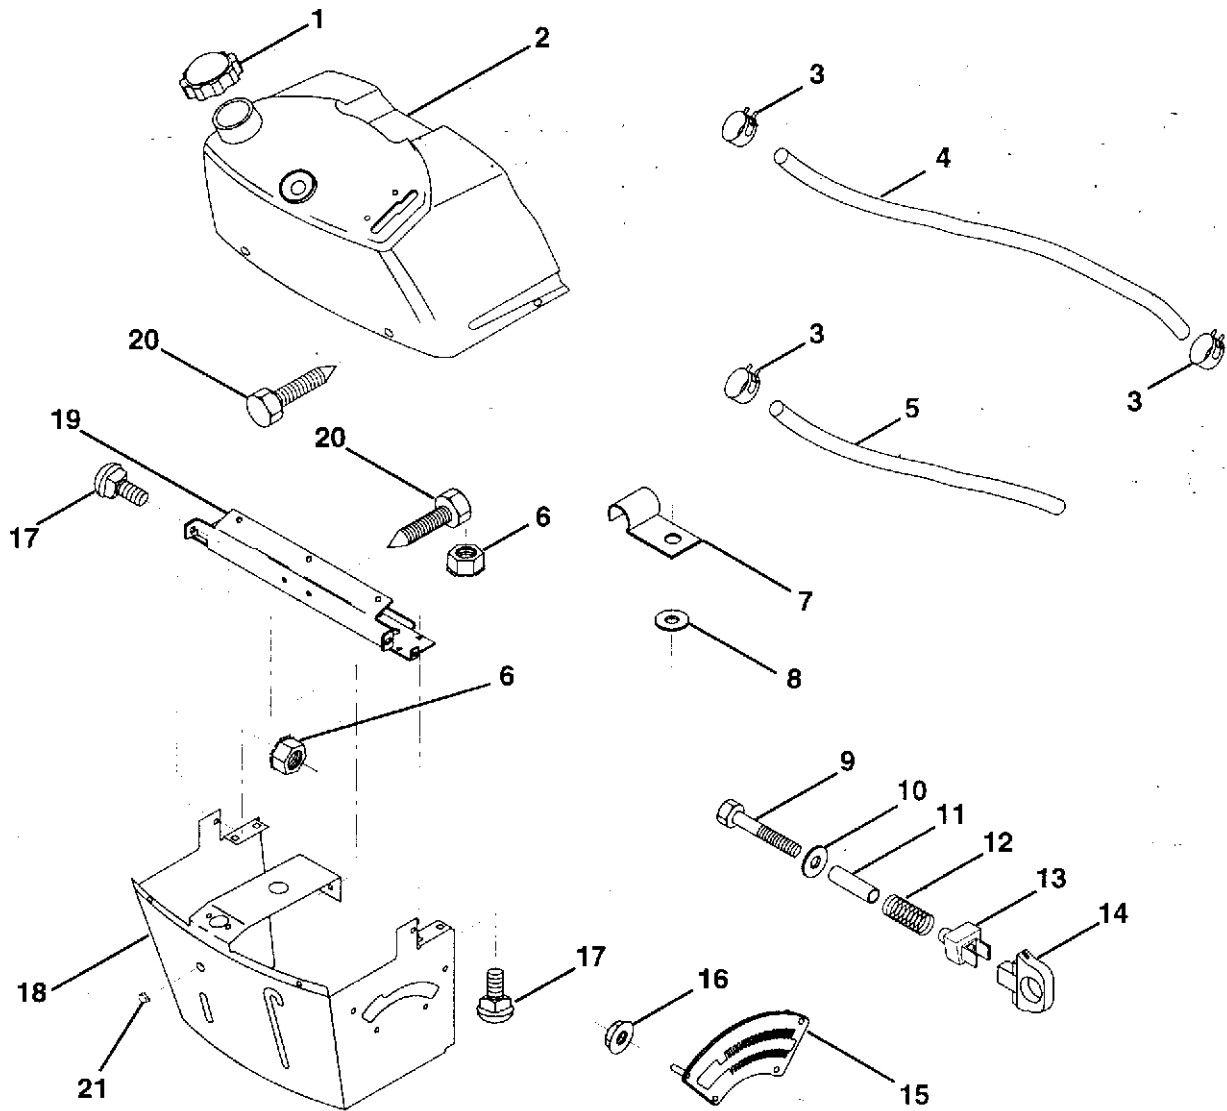

For Husqvarna Parts Call 606-678-9623 or 606-561-4983
REPAIR PARTS
12 HP 36" TRACTOR - - MODEL NO. LR120 (HN1236A), PRODUCT NO. 954 00 06-02
ELECTRICAL

KEY NO.	PART NO.	DESCRIPTION
1	873510400	Nut, Hex Keps 1/4-20
2	532108423	Assembly, Cable
3	532133909	Battery
5	532108236	Bracket, Switch
6	532109553	Switch, Interlock (4-terminal)
7	532104445	Switch, Interlock (2-terminal)
8	817021008	Screw, Hex Hd. Tap #10-24 x 1/2
9	532140402	Key, Steel Delta
10	532123620	Cover, Key Ignition
11	532140400	Nut, Ignition
12	532140399	Switch, Ignition
15	532121305	Switch, Plunger
16	873510500	Nut, Hex, Keps 5/16-18
17	532108824	Fuse
18	532128353	Assembly, Cable
19	532140411	Harness, Ignition
20	873350400	Nut, Hex Jam 1/4-20
21	810090400	Washer, Lock 1/4
22	874780408	Bolt, Fin. Hex 1/4-20 UNC x 1/2 Gr. 5
24	532131563	Cover, Terminal
25	532138406	Solenoid
26	874760412	Bolt, Hex Hd. 1/4-20 UNC x 3/4
27	819091016	Washer 9/32 x 5/8 x 16
28	810040400	Washer, Lock 1/4
29	532121264	Cap, Battery
30	873220400	Nut, Fin. Hex 1/4-20 UNC
31	532004152	Bulb Light
32	532131078	Harness Headlight
33	532110712	Switch Light
35	811050600	Washer Lock Ext. Tooth 3/8
36	811150400	Washer Lock Inter. Tooth 1/4
37	532140413	Harness Engine
38	532140660	Adapter Harness

KEY NO.	PART NO.	DESCRIPTION	KEY NO.	PART NO.	DESCRIPTION
1	532132735	Cap, Fuel	12	532003720	Spring
2	532138395	Assembly, Dash & Fuel Tank	13	532126450	Clip, Height Adjustment
3	532123487	Clamp, Hose	14	532126115	Knob, Height Stop
4	532008544	Line, Fuel	15	532122023	Adjustment, Quadrant Height
5	532008548	Line, Fuel	16	532124346	Nut, Self-Threading 3/16-18
6	873510400	Nut, Hex, Keps 1/4-20	17	872110404	Bolt, Carriage 1/4-20 x 1/2 Gr. 5
7	532124996	Clip, Fuel Line	18	532130745	Support Assembly, Dash
8	819091216	Washer 9/32 x 3/4 x 16 Ga.	19	532134744	Brace, Cross
9	874760428	Bolt, Hex, Fin 1/4-20 x 1-3/4	20	817060408	Screw, Self-Tapping 1/4-20 x 1/2
10	819091413	Washer 11/32 x 11/16 x 16 Ga.	21	532134014	Plug Dome Black
11	532121249	Spacer, Split			