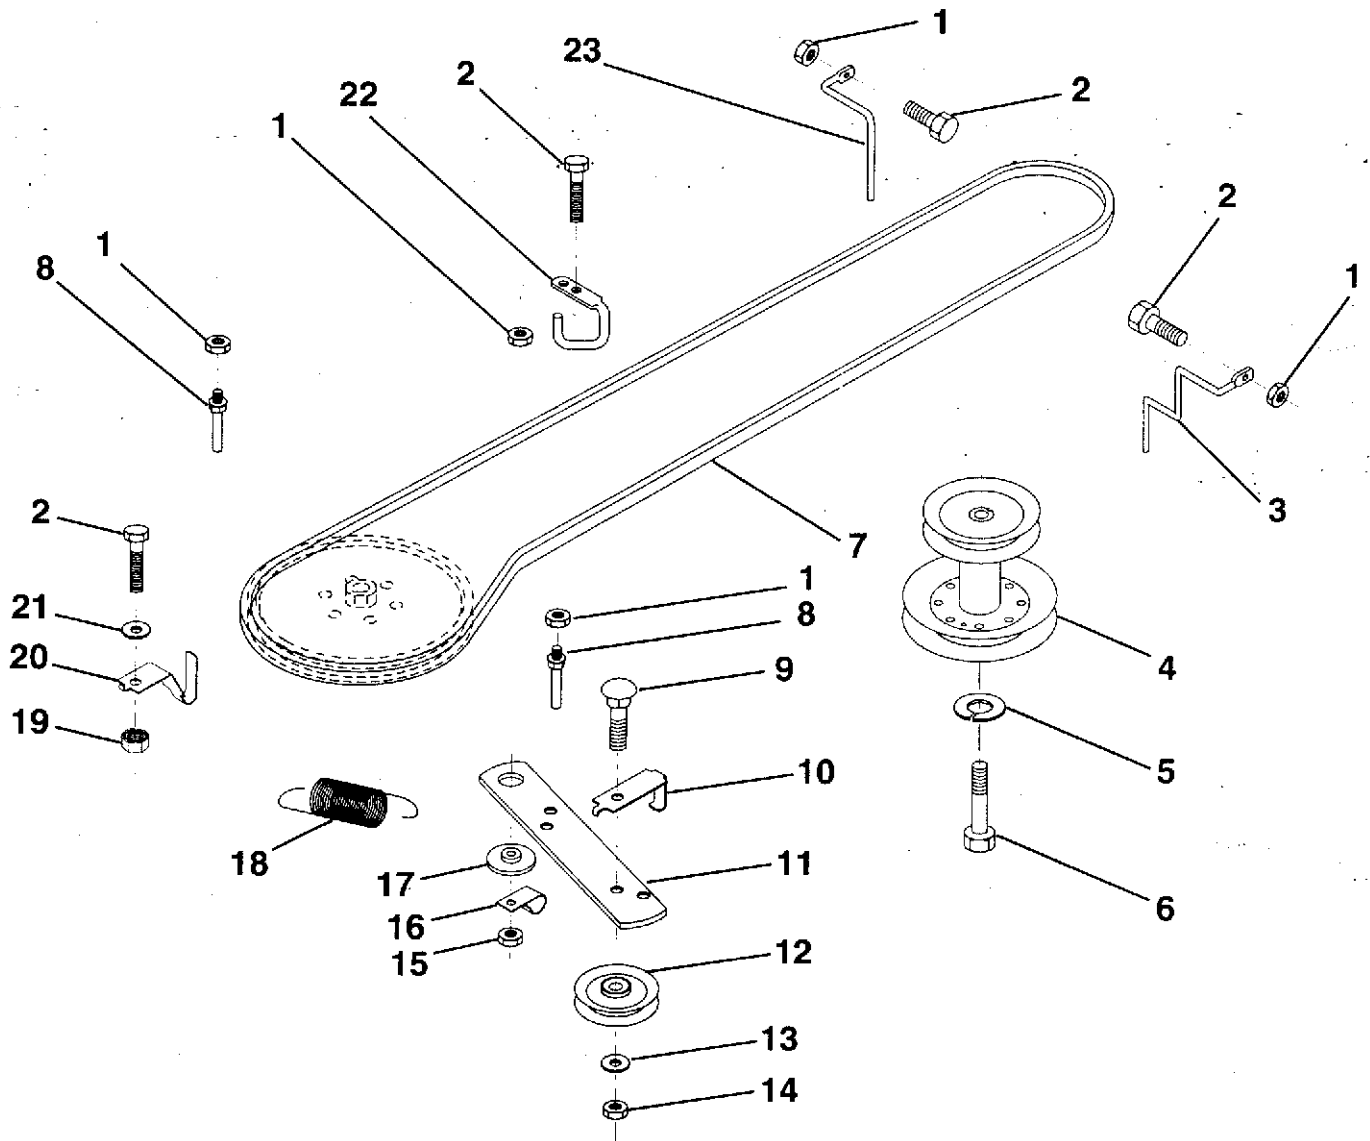

For Husqvarna Parts Call 606-678-9623 or 606-561-4983
REPAIR PARTS

**12 HP 36" TRACTOR -- MODEL NO. LR120 (HN1236A), PRODUCT NO. 954 00 06-02
GROUND DRIVE**

KEY NO.	PART NO.	DESCRIPTION	KEY NO.	PART NO.	DESCRIPTION
1	873800500	Nut, Crownlock 5/16-18	13	819131316	Washer 13/32 x 13/16 x 16 Ga.
2	874760512	Bolt, Hex Hd 5/16-18 UNC x 3/4	14	873930600	Nut, Centerlock 3/8-16 UNC
3	532131205	Keeper, Mower Drive, R. H.	15	873800600	Nut, Crownlock 3/8-16 UNC
4	532138029	Pulley, Engine	16	532126471	Clip, Insulated
5	810040700	Washer, Lock 7/16	17	532122052	Spacer, Retainer
6	871170744	Bolt Hex 7/16-20 Gr. 5	18	532131459	Spring Extension
7	532134525	Traction, V-Belt Drive	19	873510500	Nut, Keps 5/16-18 UNC
8	532123405	Keeper, T/A Ground Drive Belt	20	532139919	Keeper, T/A Ground Drive Belt
9	872140612	Bolt, Carr. 3/8-16 UNC x 1-1/2	21	819111016	Washer 11/32 x 5/8 x 16 Ga.
10	532123396	Keeper, Belt Ground Drive Idler	22	532123404	Keeper, Frame Ground Drive Belt
11	532123395	Arm, Ground Drive Clutch	23	532131204	Keeper, Mower Drive, L. H.
12	532123674	Idler, Flat			

HARDWARE SHOWN LARGER FOR EASIER IDENTIFICATION