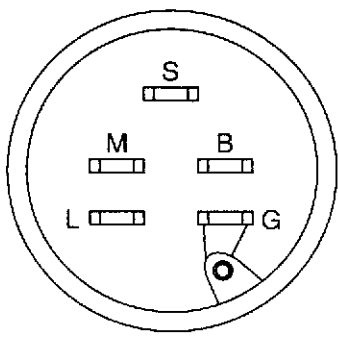

Illustrated Parts List	1993-10
	I9302004

LR 120

(HN1236A), 954000602

Repair Parts Manual

Ride Mower

SCHEMATIC

OPTIONAL HEADLIGHTS

IGNITION SWITCH

POSITION	CIRCUIT
OFF	M + G
ON	B + L
- START	B + S + L

NOTE
 YOUR TRACTOR IS EQUIPPED WITH A SPECIAL ALTERNATOR SYSTEM. THE LIGHTS ARE NOT CONNECTED TO THE BATTERY, BUT HAVE THEIR OWN ELECTRICAL SOURCE. BECAUSE OF THIS, THE BRIGHTNESS OF THE LIGHTS WILL CHANGE WITH ENGINE SPEED. AT IDLE THE LIGHTS WILL DIM. AS THE ENGINE IS SPEEDED UP, THE LIGHTS WILL BECOME THEIR BRIGHTEST.

KEY NO.	PART NO.	DESCRIPTION
11	819131316	Washer, 13/32 x 13/16 x 16 Ga.
12	532126847	Bushing
13	874760512	Bolt, Hex Hd. 5/16-18 UNC x 3/4
14	819111416	Washer 11/32 x 7/8 x 16 Ga.
15	872110606	Bolt, Carriage 3/8-16 UNC x 3/4
17	532137096	Support, Front Axle
20	873800600	Nut, Crownlock 3/8-16 UNC
21	873800500	Nut, Crownlock 5/16-18

WHEELS & TIRES

KEY NO.	PART NO.	DESCRIPTION
1	532059192	Cap, Valve
2	532065139	Stem, Valve
3	532124957	Fitting, Grease\ (Front Wheels Only)
4	532123410	Tire, Front
4	532123411	Tire, Rear
5	532059904	Tube, Front (Optional Service Items Only)
5	532008134	Tube, Rear (Optional Service Items Only)
6	532140298	Rim, Front
6	532140453	Rim, Rear
7	532104757	Cap Axle
8	532124959	Bearing Flange
9	532121748	Washer 25/32 x 1-5/8 x 16 Ga.