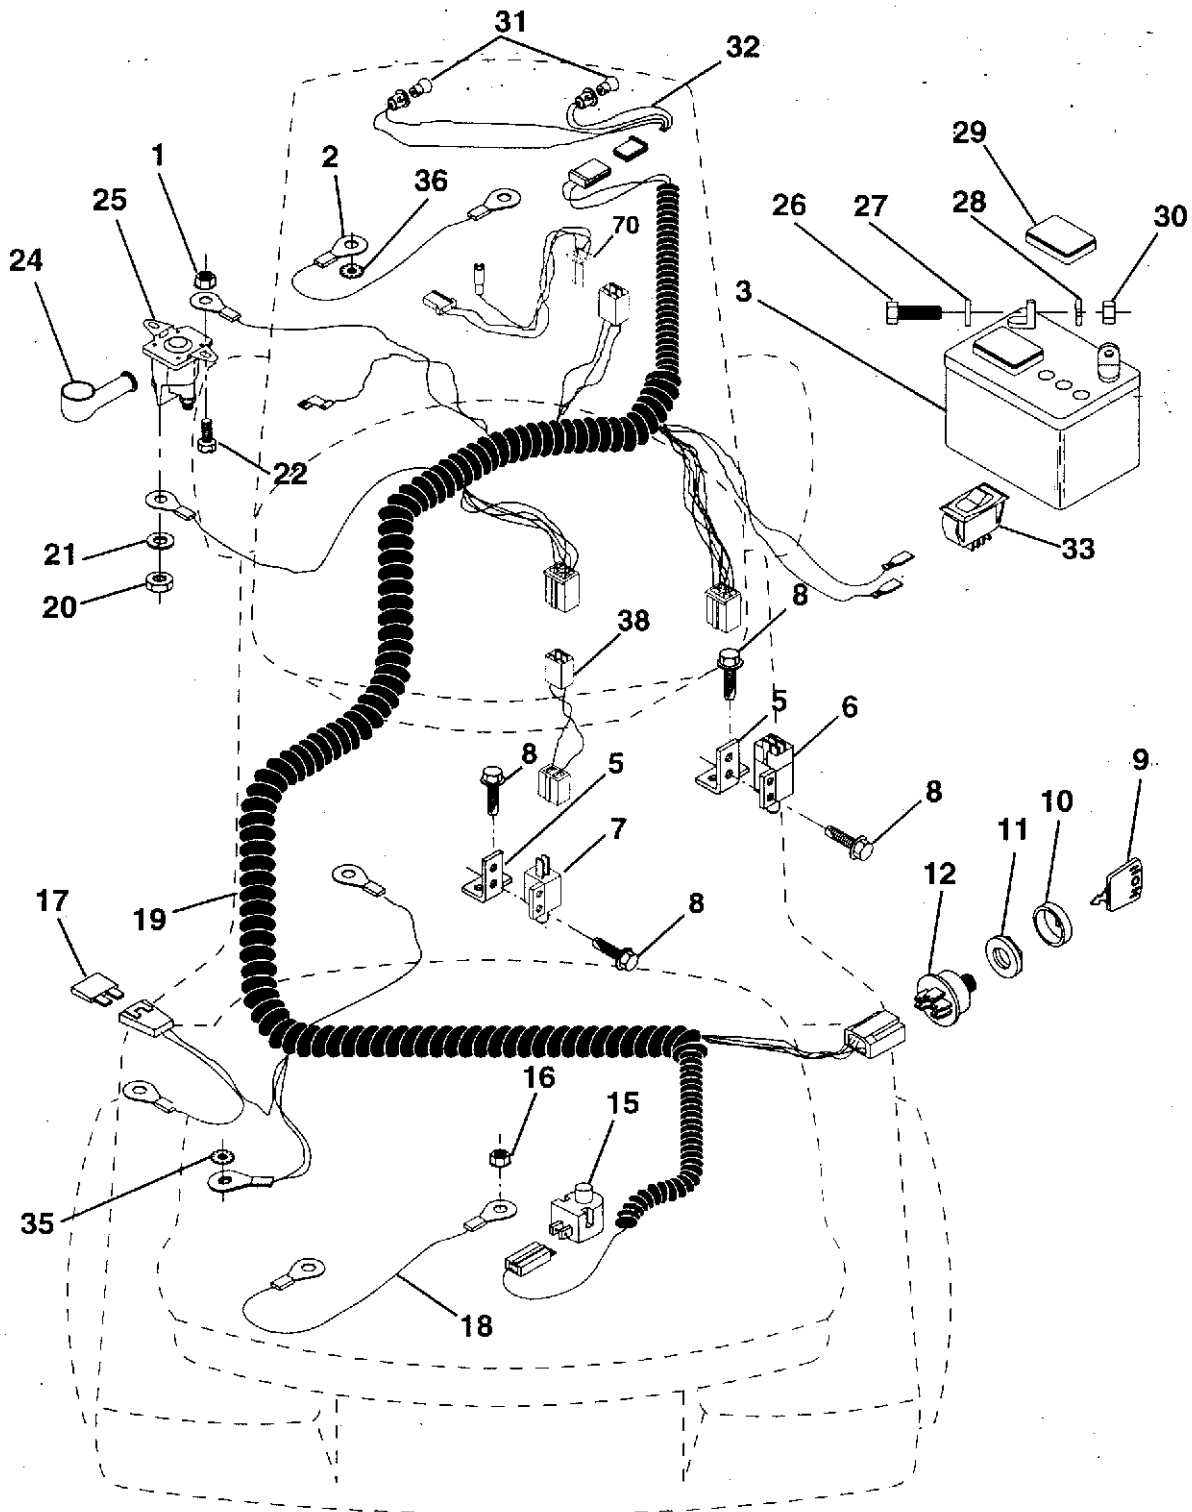

For Husqvarna Parts Call 606-678-9623 or 606-561-4983
REPAIR PARTS
12 HP 36" TRACTOR - - MODEL NO. LR120 (HN1236A), PRODUCT NO. 954 00 06-02
ELECTRICAL

KEY NO.	PART NO.	DESCRIPTION
1	873510400	Nut, Hex Keps 1/4-20
2	532108423	Assembly, Cable
3	532133909	Battery
5	532108236	Bracket, Switch
6	532109553	Switch, Interlock (4-terminal)
7	532104445	Switch, Interlock (2-terminal)
8	817021008	Screw, Hex Hd. Tap #10-24 x 1/2
9	532140402	Key, Steel Delta
10	532123620	Cover, Key Ignition
11	532140400	Nut, Ignition
12	532140399	Switch, Ignition
15	532121305	Switch, Plunger
16	873510500	Nut, Hex, Keps 5/16-18
17	532108824	Fuse
18	532128353	Assembly, Cable
19	532140411	Harness, Ignition
20	873350400	Nut, Hex Jam 1/4-20
21	810090400	Washer, Lock 1/4
22	874780408	Bolt, Fin. Hex 1/4-20 UNC x 1/2 Gr. 5
24	532131563	Cover, Terminal
25	532138406	Solenoid
26	874760412	Bolt, Hex Hd. 1/4-20 UNC x 3/4
27	819091016	Washer 9/32 x 5/8 x 16
28	810040400	Washer, Lock 1/4
29	532121264	Cap, Battery
30	873220400	Nut, Fin. Hex 1/4-20 UNC
31	532004152	Bulb Light
32	532131078	Harness Headlight
33	532110712	Switch Light
35	811050600	Washer Lock Ext. Tooth 3/8
36	811150400	Washer Lock Inter. Tooth 1/4
37	532140413	Harness Engine
38	532140660	Adapter Harness

KEY NO.	PART NO.	DESCRIPTION	KEY NO.	PART NO.	DESCRIPTION
1	532132735	Cap, Fuel	12	532003720	Spring
2	532138395	Assembly, Dash & Fuel Tank	13	532126450	Clip, Height Adjustment
3	532123487	Clamp, Hose	14	532126115	Knob, Height Stop
4	532008544	Line, Fuel	15	532122023	Adjustment, Quadrant Height
5	532008548	Line, Fuel	16	532124346	Nut, Self-Threading 3/16-18
6	873510400	Nut, Hex, Keps 1/4-20	17	872110404	Bolt, Carriage 1/4-20 x 1/2 Gr. 5
7	532124996	Clip, Fuel Line	18	532130745	Support Assembly, Dash
8	819091216	Washer 9/32 x 3/4 x 16 Ga.	19	532134744	Brace, Cross
9	874760428	Bolt, Hex, Fin 1/4-20 x 1-3/4	20	817060408	Screw, Self-Tapping 1/4-20 x 1/2
10	819091413	Washer 11/32 x 11/16 x 16 Ga.	21	532134014	Plug Dome Black
11	532121249	Spacer, Split			