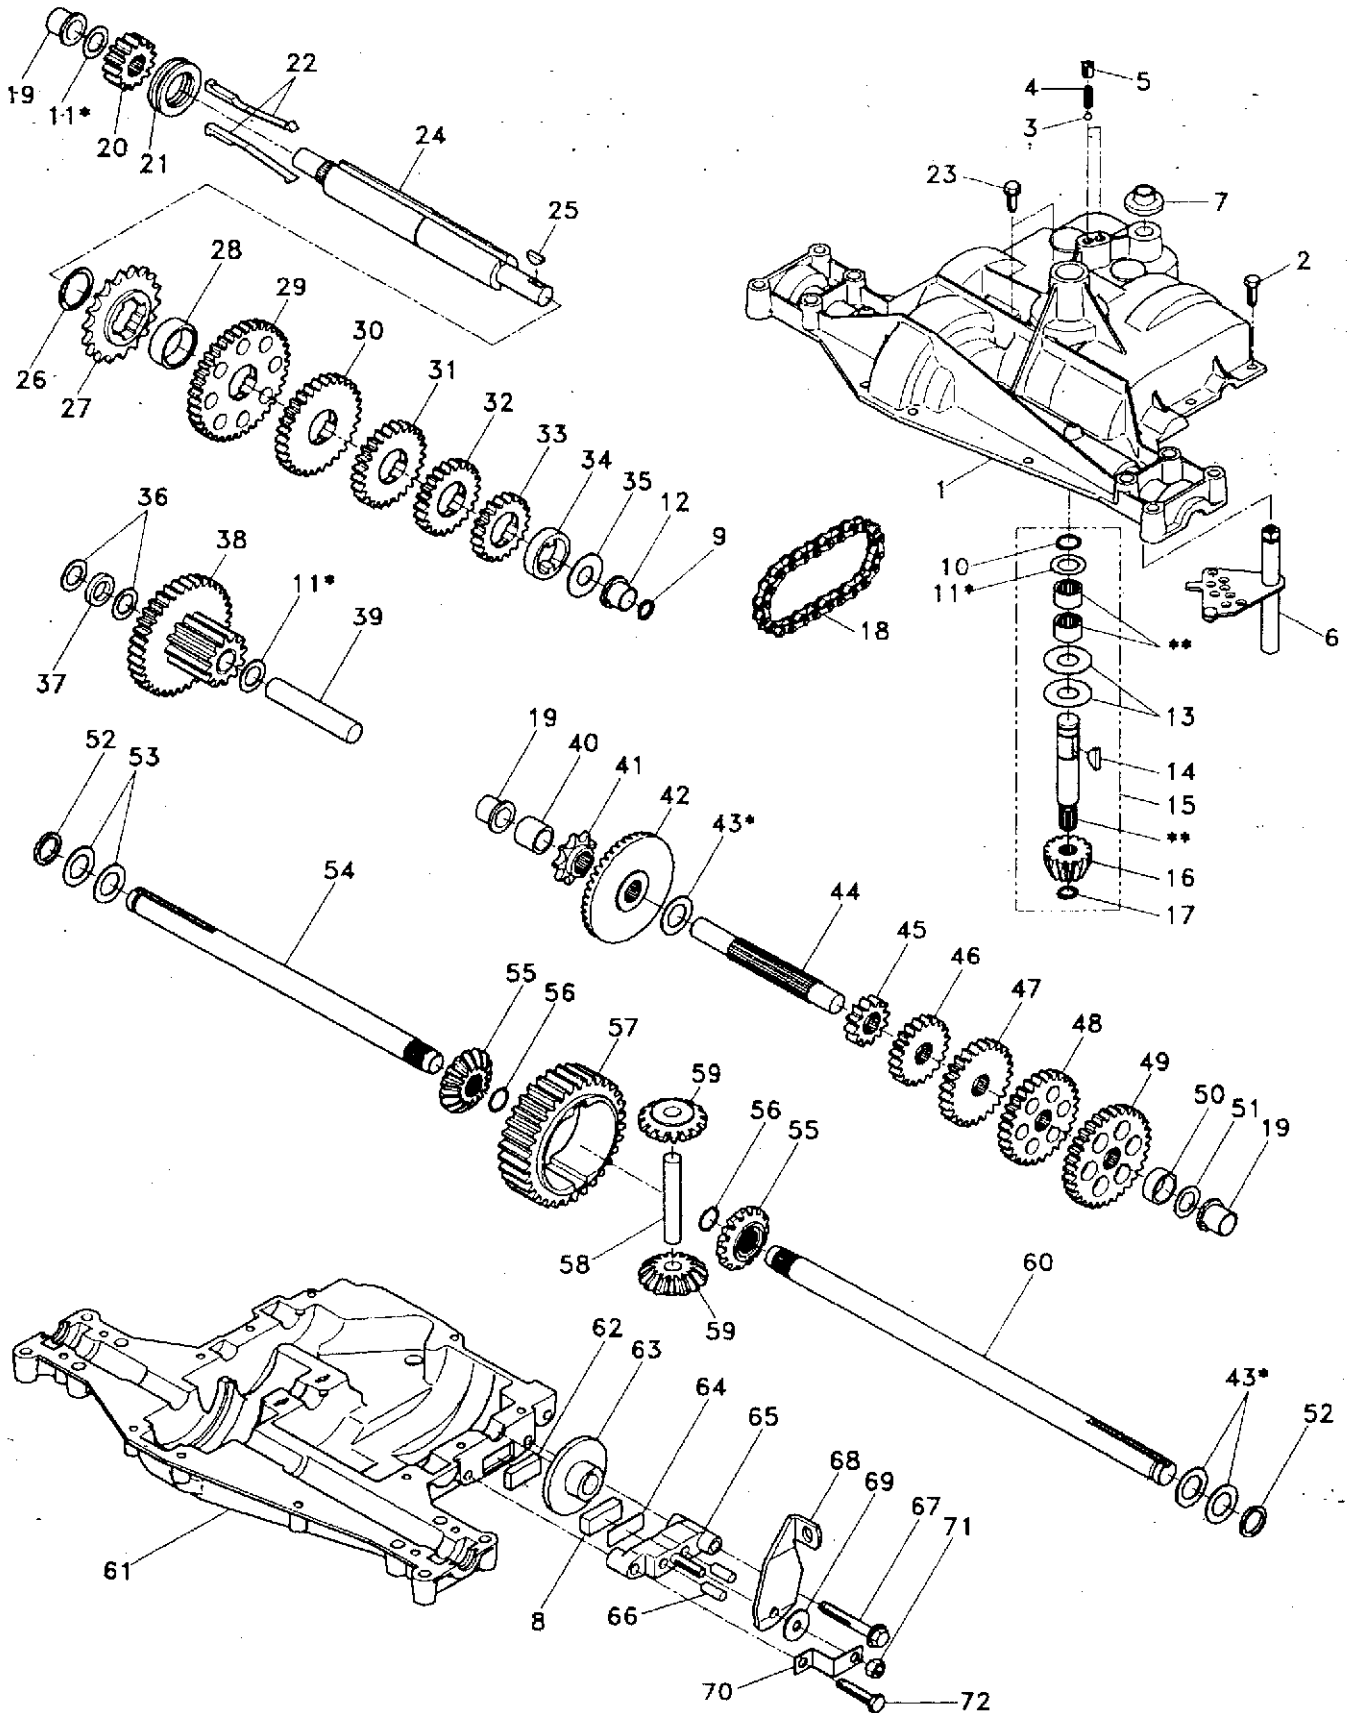

For Husqvarna Parts Call 606-678-9623 or 606-561-4983
REPAIR PARTS
12 HP 36" TRACTOR - - MODEL NO. LR120 (HN1236A), PRODUCT NO. 954 00 06-02
MOWER DECK

KEY NO.	PART NO.	DESCRIPTION	KEY NO.	PART NO.	DESCRIPTION
1	532140064	Spring, Mower Clutch	31	817490508	Screw, Hex Wash. Thdrol. 5/16-18 x 1/2
2	532122052	Spacer, Retainer	32	532122051	Arm, Support Idler Mower
3	873800600	Nut, Crownlock	33	532131560	Deflector
4	532130840	Brake Asm.	36	532121980	Rod, Hinge
5	532131251	Guide, Belt Idler	37	532123713	Spring, Torsion Deflector
6	532121316	Pulley, Flat Idler	38	532105304	Cap, Sleeve
7	872110616	Bolt, Carr. 3/8-16 x 1-3/4 Gr. 5	39	819111016	Washer 11/32 x 5/8 x 16 Ga.
8	819131410	Washer 13/21 x 7/8 x 10 Ga.	40	532110452	Pushnut
9	532140092	Arm Asm., Idler Mower	41	532131264	V-Belt
10	872140610	Bolt, Carriage 3/8-16 x 1-1/4	42	819171616	Washer 11/32 x 5/8 16 Ga.
11	532130841	Rod, Brake	43	532124660	Retainer, Spring
12	532127356	Bracket, Lift R. H. Rear	44	532140608	Keeper, L. H.
13	872140505	Bolt, Carriage 5/16-18 x 5/8	45	532110485	Bearing
14	873800500	Nut, Crownlock 5/16-18	46	532128774	Housing Mandrel Vented
15	532127357	Bracket, Lift L. H. Rear	47	532129895	Bearing
16	532140093	Keeper, R. H.	48	532137645	Shaft, Mandrel (Includes Key # 47)
17	532128508	Link, Asm. Mower Stabilizer	49	532106513	Washer Wear 16 Ga.
18	532128511	Pin, Drive	50	532140102	Mulcher Plate
19	532127380	Bracket, Asm. Front	51	532133841	Acorn Nut 5/16-18
20	532140101	Blade Mulching	52	532130758	Latch Hook
21	532140296	Washer, Hard	53	532125004	Nut, Weld
22	810030600	Washer, Lock 3/8	54	819061216	Washer #10
23	532850857	Bolt 3/8-24 x 1-1/4 Gr. 8	55	810071000	Washer, Lock#10
24	532140329	Stripper	56	871161010	Screw
25	532138776	Screw Thdrol Hex Hd	57	874930516	Bolt, Hex 5/16-18 x 1
26	532129963	Washer .150 Thk.	58	532063124	Locknut 5/16-18
27	532129983	Deck Assembly	--	532130794	Mandrel Asm. (Includes Key No.'s 22-23, 26, 29 and 45-48)
28	532129207	Pulley, Mandrel	--	532140979	Deck, Mower Complete
29	532137266	Nut, Flangelock 9/16			
30	532136631	Bracket, Asm. Deflector			

HARDWARE SHOWN LARGER FOR EASIER IDENTIFICATION

For Huscovarna Parts Call 606-678-9623 or 606-561-4983
REPAIR PARTS
12 HP 36" TRACTOR -- MODEL NO. LR120 (HN1236A), PRODUCT NO. 954 00 06-02
DANA TRANSAXLE -- MODEL NO. 4360-47