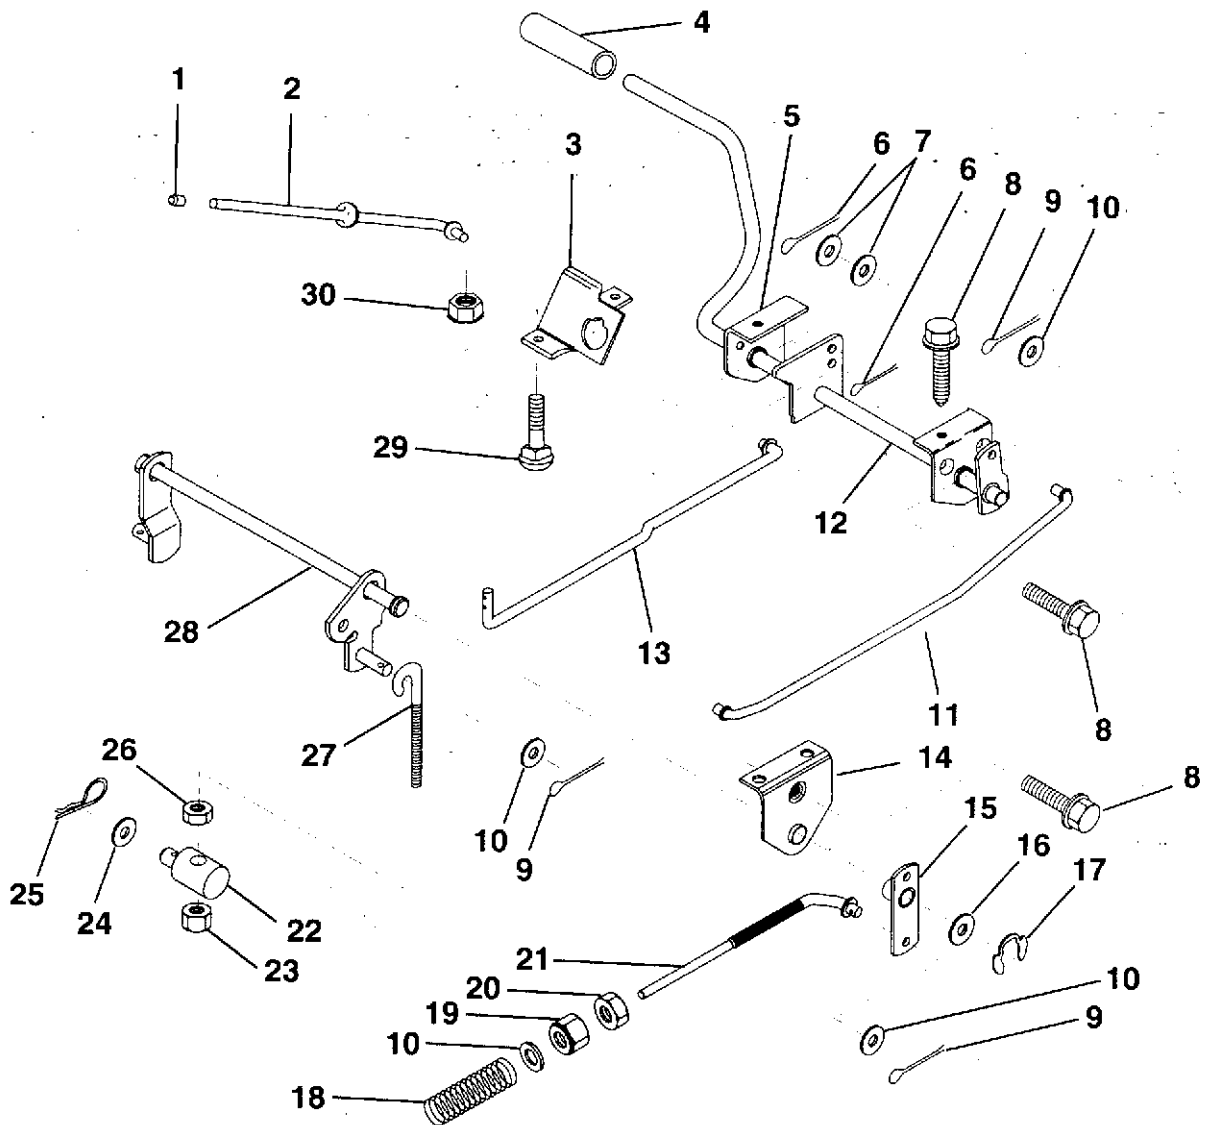

REPAIR PARTS

12 HP 36" TRACTOR - - MODEL NO. LR120 (HN1236A), PRODUCT NO. 954 00 06-02
BRAKE / REAR MOWER LIFT ASSEMBLY

KEY NO.	PART NO.	DESCRIPTION	KEY NO.	PART NO.	DESCRIPTION
1	532071673	Cap, Plunger	16	819251816	Washer 25/32 x 1-1/8 x 16 Ga.
2	532123436	Rod, Parking Brake	17	812000034	Ring, Klip
3	532123437	Bracket, Parking Brake	18	532106888	Spring, Brake Rod
4	532008156	Cover, Pedal	19	873350600	Nut, Hex, Jam 3/8-16 UNC
5	532122504	Bracket, Clutch/Brake Pedal, L.H.	20	873800600	Locknut, Hex w/Washer Insert 3/8-16 UNC
6	876020312	Pin, Cotter 3/32 x 3/4	21	532131460	Rod, Rear Brake
7	819131016	Washer 13/32 x 5/8 x 16 Ga.	22	532127378	Trunnion, Lift
8	817490508	Screw, Hex, Thd. Roll. 5/16-18 x 1/2	23	873800600	Nut, Crownlock 3/8-16 UNC
9	876020412	Pin, Cotter 1/8 x 3/4	24	819132012	Washer 13/32 x 1-1/4 x 12 Ga.
10	819131316	Washer 13/32 x 13/16 x 16 Ga.	25	532124961	Spring, Retainer
11	532123543	Rod, Brake Front	26	873930600	Nut, Centerlock 3/8-16 UNC
12	532139933	Assembly, Clutch/Brake Pedal	27	532127369	Link, Threaded
13	532123394	Rod, Clutch	28	532127358	Assembly, Rear Mower Lift
14	532121978	Bracket, Lift, Shaft	29	872110506	Bolt, Carriage 5/16-18 UNC x 3/4
15	532123641	Assembly, Brake, Pivot, Arm	30	873510500	Nut, Keps 5/16-16 UNC

HARDWARE SHOWN LARGER FOR EASIER IDENTIFICATION