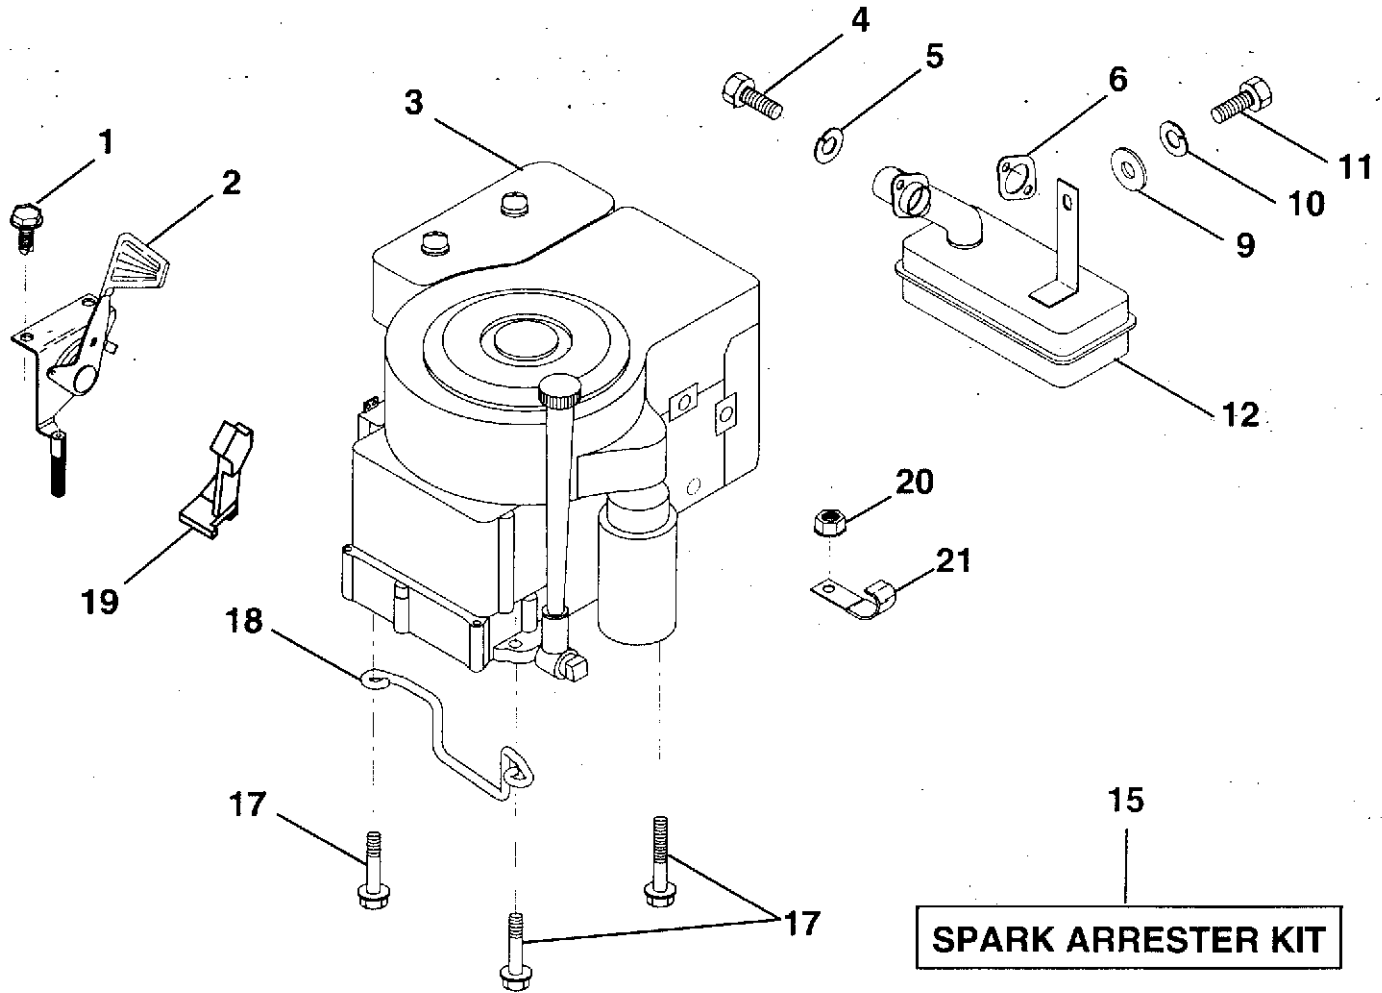

For Husqvarna Parts Call 606-678-9623 or 606-561-4983
REPAIR PARTS
12 HP 36" TRACTOR - - MODEL NO. LR120 (HN1236A), PRODUCT NO. 954 00 06-02
ENGINE

SPARK ARRESTER KIT

KEY NO.	PART NO.	DESCRIPTION	KEY NO.	PART NO.	DESCRIPTION
1	817060408	Screw, Hex Thd. Cut 1/4-20 x 1/2	11	-----	Bolt, Hex Fin. (Order From Eng. Mfg.)
2	532133025	Control, Throttle	12	532137437	Muffer
3	532131951	Engine, Briggs and Stratton Model No. 282707	15	532137180	Arrester, Spark (Optional equipment)
4	871070512	Screw, Hex, Cap 5/16-18 x 3/4	17	817490624	Screw, Hex Washer Head, Thdrol. 3/8-16 x 1-1/2
5	810040500	Washer, Lock Heavy Helical Spring 5/16	18	532126636	Keeper, Ground Drive Belt
6	532125593	Gasket, Exhaust	19	532127951	Stop, Throttle
9	819101216	Washer 5/16 x 3/4 x 16	20	873510600	Screw Thdrol. 3/8-16
10	810040400	Washer, Lock Hvy Hlcl Spring 1/4	21	532124996	Clip Line Fuel

HARDWARE SHOWN LARGER FOR EASIER IDENTIFICATION