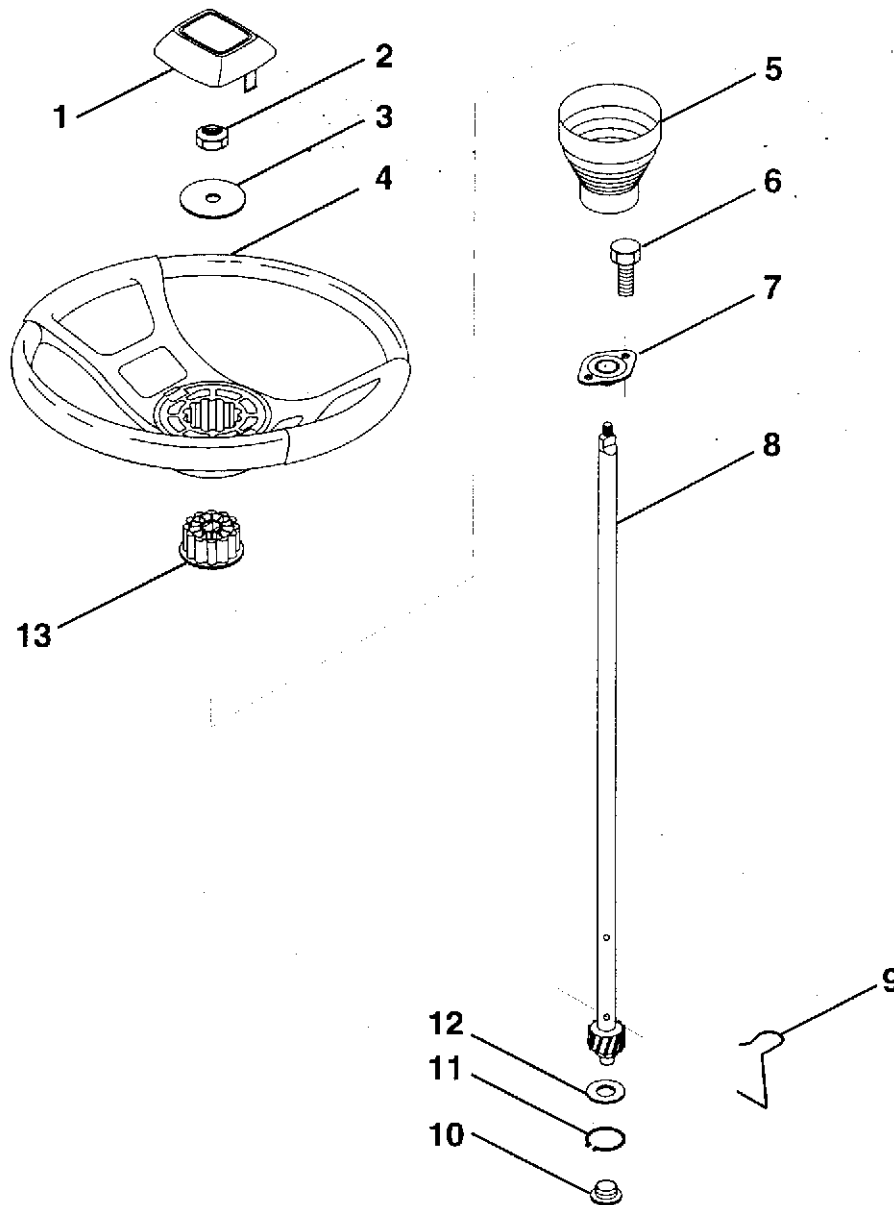

For Husqvarna Parts Call 606-678-9623 or 606-561-4983
REPAIR PARTS
12 HP 36" TRACTOR - - MODEL NO. LR120 (HN1236A), PRODUCT NO. 954 00 06-02
STEERING WHEEL

KEY NO.	PART NO.	DESCRIPTION	KEY NO.	PART NO.	DESCRIPTION
1	532124416	Insert, Wheel, Steering	8	532123651	Shaft, Steering
2	532124701	Nut, Lock 3/8-24 UNF	9	532124210	Clip, Steering
3	819133808	Washer 12/32 x 2-3/8 x 8 Ga.	10	532123438	Bushing, Lower, Steering
4	532124415	Wheel, Steering	11	812000045	Ring, Retaining
5	532127396	Sleeve, Steering	12	819211616	Washer 21/32 x 1 x 16 Ga.
6	817431008	Screw, Hex #10-16 x 1/2 TY-B	13	532104820	Adaptor, Wheel, Steering
7	532102803	Bushing, Steering			

HARDWARE SHOWN LARGER FOR EASIER IDENTIFICATION