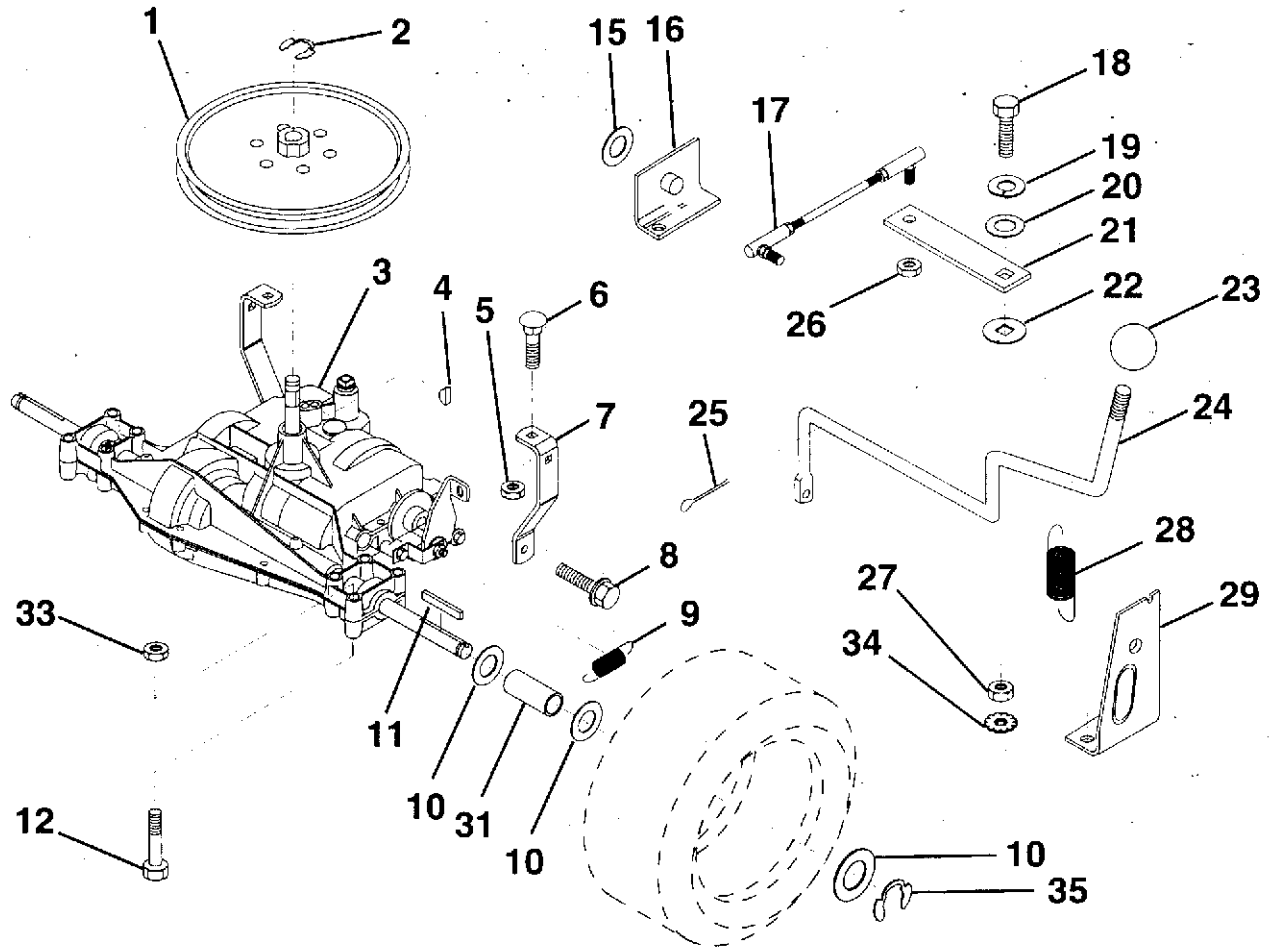

For Husqvarna Parts Call 606-678-9623 or 606-561-4983
REPAIR PARTS
12 HP 36" TRACTOR - - MODEL NO. LR120 (HN1236A), PRODUCT NO. 954 00 06-02
TRANSAXLE

KEY NO.	PART NO.	DESCRIPTION	KEY NO.	PART NO.	DESCRIPTION
1	532123385	Pulley	18	871040412	Bolt, Fin Hex 1/4-28 UNF x 3/4 Gr. 8
2	812000028	Ring, Retainer	19	810040400	Washer, Lock 1/4
3	-----	Transaxle, Dana 5 Spd. Model No. 4360-47	20	819091210	Washer 9/32 x 3/4 x 10 Ga.
4	532125096	Key, Woodruff #9	21	532123484	Arm, Shift
5	873800500	Nut, Crownlock 5/16-18	22	532105701	Washer, Shift Plate
6	872140506	Bolt, Carriage 5/16-18 UNC x 3/4	23	532106933	Knob, Rd 1/2-13
7	532123378	Strap, Torque	24	532128215	Rod Shift
8	817490512	Screw 5/16-18 x 3/4	25	876020416	Pin, Cotter 1/8 x 1
9	532110422	Spring, Brake	26	873810500	Locknut 5/16-24 UNF
10	532121749	Washer 25/32 x 1-1/4 x 16 Ga.	27	873510500	Nut, Keps 5/16-18
11	532123583	Key, Square	28	532128085	Extension, Spring
12	874760644	Bolt, Fin Hex 3/8-16 Unc x 2-3/4	29	532128084	Support Handle Shift RH
15	819171616	Washer 17/32 x 1 x 16 Ga.	31	532109502	Spacer Axle
16	532124600	Support Handle Shift LH	33	873800600	Nut Crownlock 3/8-16 Unc
17	532123632	Link, Shift	34	811050500	Washer External Tooth 5/16
			35	812000001	E-Ring

HARDWARE SHOWN LARGER FOR EASIER IDENTIFICATION