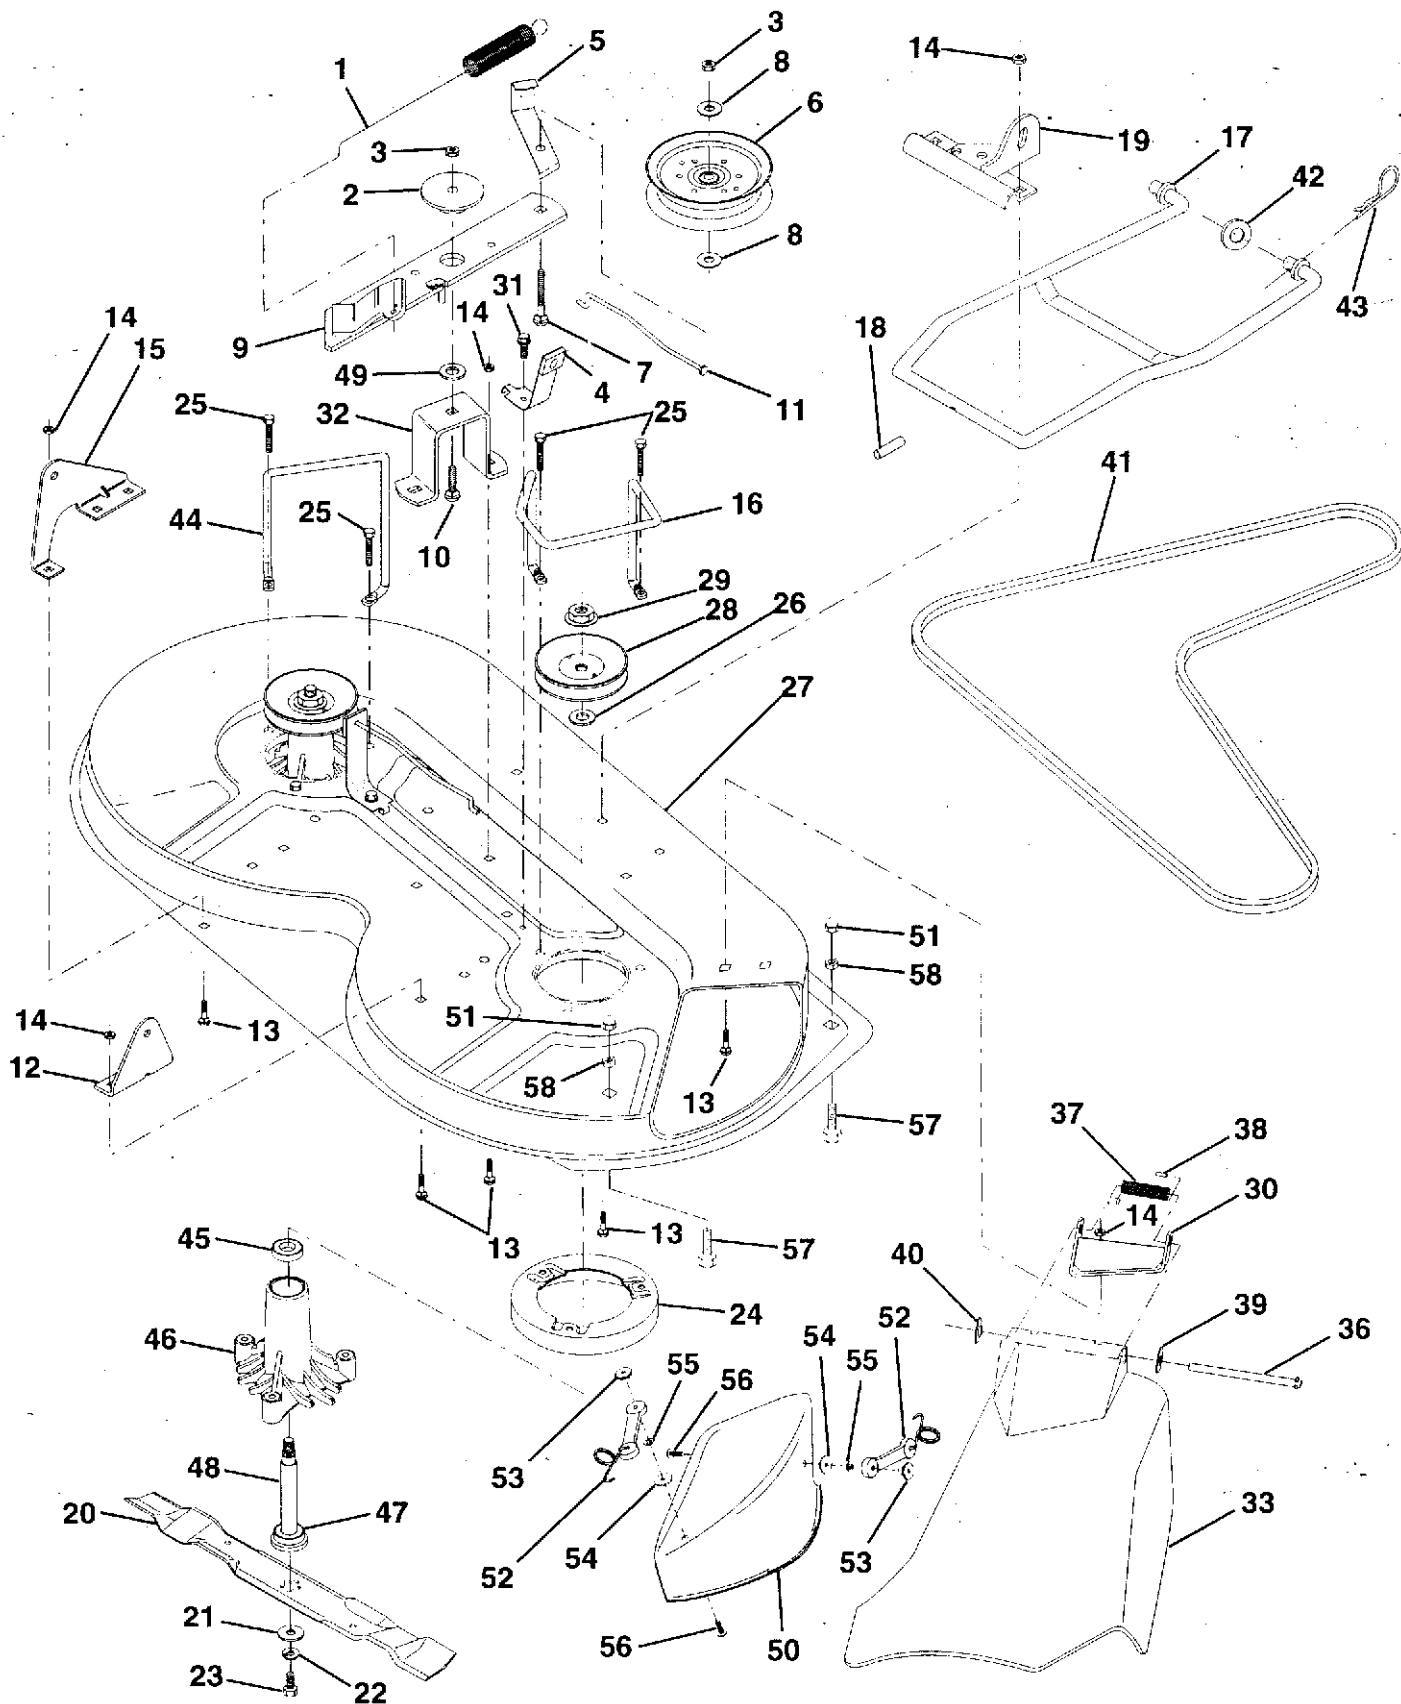

REPAIR PARTS

12 HP 36" TRACTOR - - MODEL NO. LR120 (HN1236A), PRODUCT NO. 954 00 06-02
MOWER DECK

For Husqvarna Parts Call 606-678-9623 or 606-561-4983
REPAIR PARTS
12 HP 36" TRACTOR - - MODEL NO. LR120 (HN1236A), PRODUCT NO. 954 00 06-02
MOWER DECK

KEY NO.	PART NO.	DESCRIPTION	KEY NO.	PART NO.	DESCRIPTION
1	532140064	Spring, Mower Clutch	31	817490508	Screw, Hex Wash. Thdrol. 5/16-18 x 1/2
2	532122052	Spacer, Retainer	32	532122051	Arm, Support Idler Mower
3	873800600	Nut, Crownlock	33	532131560	Deflector
4	532130840	Brake Asm.	36	532121980	Rod, Hinge
5	532131251	Guide, Belt Idler	37	532123713	Spring, Torsion Deflector
6	532121316	Pulley, Flat Idler	38	532105304	Cap, Sleeve
7	872110616	Bolt, Carr. 3/8-16 x 1-3/4 Gr. 5	39	819111016	Washer 11/32 x 5/8 x 16 Ga.
8	819131410	Washer 13/21 x 7/8 x 10 Ga.	40	532110452	Pushnut
9	532140092	Arm Asm., Idler Mower	41	532131264	V-Belt
10	872140610	Bolt, Carriage 3/8-16 x 1-1/4	42	819171616	Washer 11/32 x 5/8 16 Ga.
11	532130841	Rod, Brake	43	532124660	Retainer, Spring
12	532127356	Bracket, Lift R. H. Rear	44	532140608	Keeper, L. H.
13	872140505	Bolt, Carriage 5/16-18 x 5/8	45	532110485	Bearing
14	873800500	Nut, Crownlock 5/16-18	46	532128774	Housing Mandrel Vented
15	532127357	Bracket, Lift L. H. Rear	47	532129895	Bearing
16	532140093	Keeper, R. H.	48	532137645	Shaft, Mandrel (Includes Key # 47)
17	532128508	Link, Asm. Mower Stabilizer	49	532106513	Washer Wear 16 Ga.
18	532128511	Pin, Drive	50	532140102	Mulcher Plate
19	532127380	Bracket, Asm. Front	51	532133841	Acorn Nut 5/16-18
20	532140101	Blade Mulching	52	532130758	Latch Hook
21	532140296	Washer, Hard	53	532125004	Nut, Weld
22	810030600	Washer, Lock 3/8	54	819061216	Washer #10
23	532850857	Bolt 3/8-24 x 1-1/4 Gr. 8	55	810071000	Washer, Lock#10
24	532140329	Stripper	56	871161010	Screw
25	532138776	Screw Thdrol Hex Hd	57	874930516	Bolt, Hex 5/16-18 x 1
26	532129963	Washer .150 Thk.	58	532063124	Locknut 5/16-18
27	532129983	Deck Assembly	--	532130794	Mandrel Asm. (Includes Key No.'s 22-23, 26, 29 and 45-48)
28	532129207	Pulley, Mandrel	--	532140979	Deck, Mower Complete
29	532137266	Nut, Flangelock 9/16			
30	532136631	Bracket, Asm. Deflector			

HARDWARE SHOWN LARGER FOR EASIER IDENTIFICATION