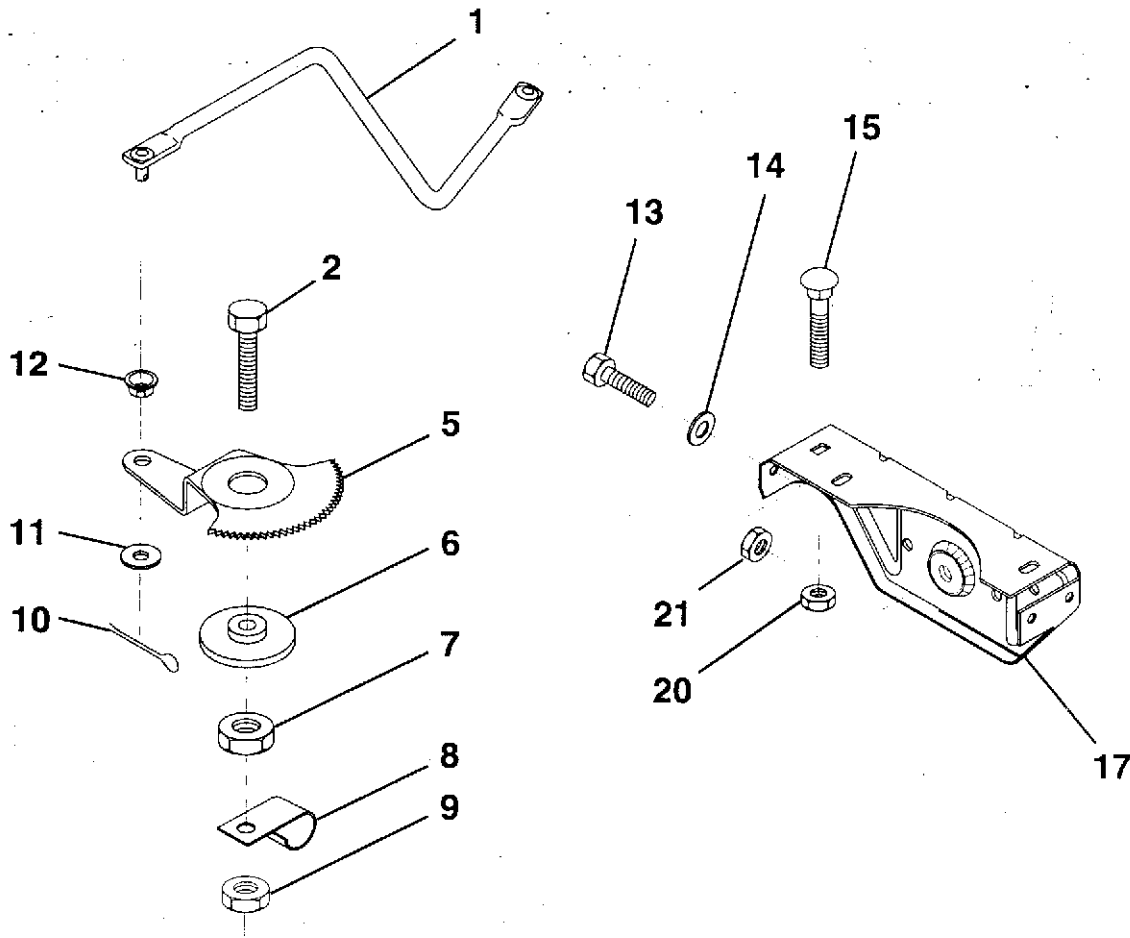

REPAIR PARTS

12 HP 36" TRACTOR -- MODEL NO. LR120 (HN1236A), PRODUCT NO. 954 00 06-02
SECTOR GEAR / AXLE SUPPORT

KEY NO.	PART NO.	DESCRIPTION
1	532132566	Link, Drag
2	874780828	Bolt, Fin Hex 1/2-13 x 1-3/4
5	532121926	Gear, Sector
6	532121927	Bushing
7	873030800	Nut, Heavy Hex Top Lock 1/2-13 UNC
8	532126472	Clip, Insulated
9	873680800	Nut, Crownlock 3/8-16
10	876020412	Pin, Cotter 1/8 x 3/4

KEY NO.	PART NO.	DESCRIPTION
11	819131316	Washer, 13/32 x 13/16 x 16 Ga.
12	532126847	Bushing
13	874760512	Bolt, Hex Hd. 5/16-18 UNC x 3/4
14	819111416	Washer 11/32 x 7/8 x 16 Ga.
15	872110606	Bolt, Carriage 3/8-16 UNC x 3/4
17	532137096	Support, Front Axle
20	873800600	Nut, Crownlock 3/8-16 UNC
21	873800500	Nut, Crownlock 5/16-18

HARDWARE SHOWN LARGER FOR EASIER IDENTIFICATION