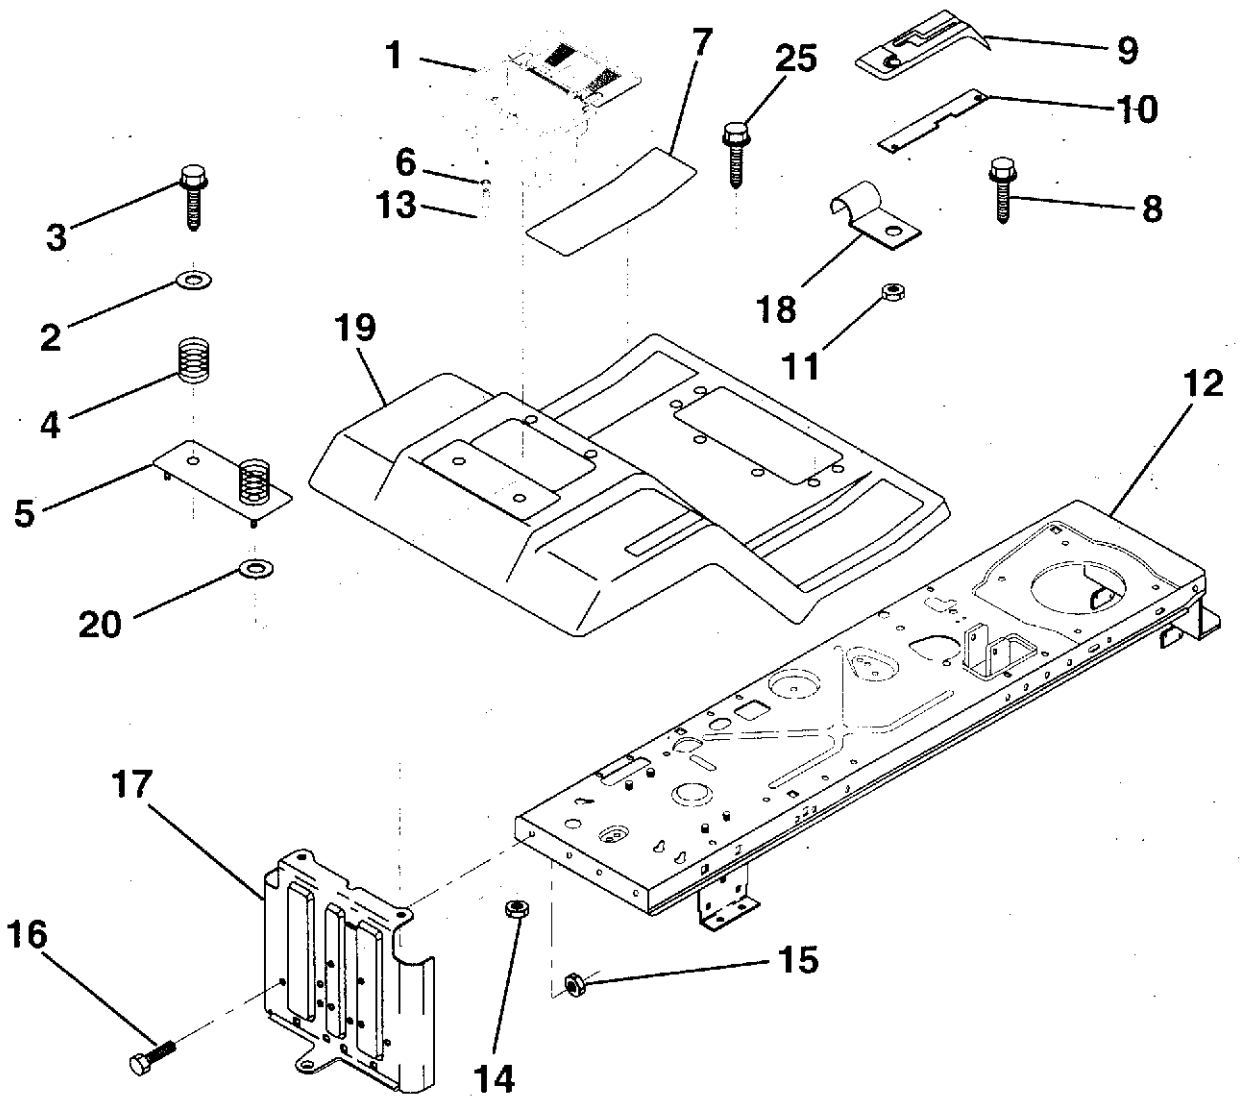

For Husqvarna Parts Call 606-678-9623 or 606-561-4983
REPAIR PARTS
12 HP 36" TRACTOR - - MODEL NO. LR120 (HN1236A), PRODUCT NO. 954 00 06-02
FENDER/CHASSIS

KEY NO.	PART NO.	DESCRIPTION	KEY NO.	PART NO.	DESCRIPTION
1	532129965	Case, Battery	11	532124346	Nut, Self-Threading, Wsher Hd 3/16
2	819132012	Washer 13/32 x 1-1/4 x 12 Ga.	12	532140784	Assembly, Frame
3	817490612	Screw, Hex Wsh. Thrdrol 3/8-16 x 3/4	13	532109238	Tube, Battery Drain
4	532124181	Spring, Compression, Seat	14	873510400	Nut, Keps 1/4-20 UNC
5	532125142	Plate, Asm. Battery	15	873800500	Nut, Crownlock 5/16-18
6	532109596	Clamp, Hose	16	874760512	Bolt, Hex Hd. 5/16-18 UNC x 3/4
7	532124144	Pad, Footrest	17	532127880	Drawbar
8	817490512	Screw Thdrol 5/16-18 x 3/4	18	532126470	Clip, Insulated
9	532126994	Console, Shift Control	19	532141393	Fender/Footrest
10	532139783	Bar, Shift Lock	20	819091413	Washer 9/32 x 7/8 x 13 Ga.
			25	871490516	Scr-Hx Wsh Thd Rol 5/16-18 x 1

HARDWARE SHOWN LARGER FOR EASIER IDENTIFICATION