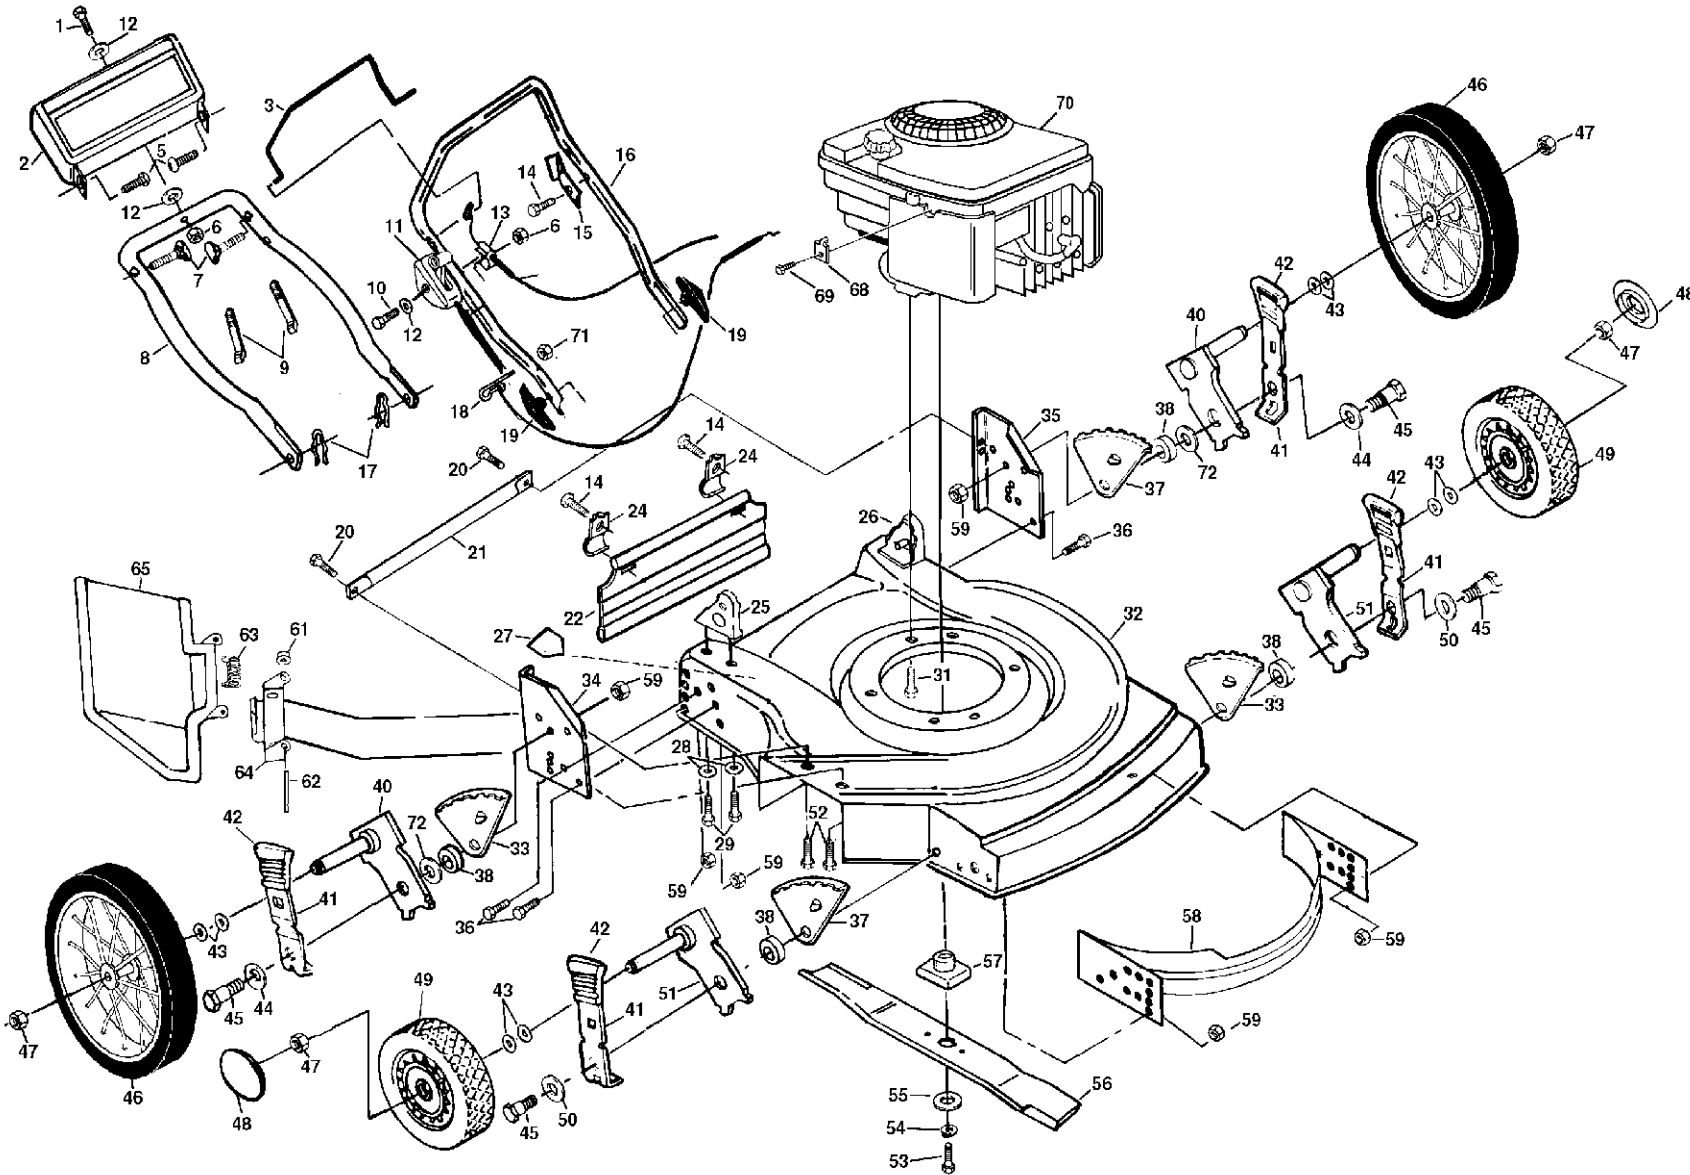

REPAIR PARTS

22" ROTARY LAWN MOWER - - MODEL NO. 56dh (H56DHD), PRODUCT NO. 954 05 07-21

20

REPAIR PARTS

22" ROTARY LAWN MOWER - - MODEL NO. 56dh (H56DHD), PRODUCT NO. 954 05 07-21

21

KEY NO.	PART NO.	DESCRIPTION	KEY NO.	PART NO.	DESCRIPTION
1	532085436	Hex Head Washer Screw 1/4-20 x 1-1/2	40	532125323	Axle Arm Assembly (Rear)
2	532800547	Trim Plate	41	532125066	Selector Spring
3	532850735	Control Bar	42	532132800	Selector Knob
5	532036953	Self-tapping Screw #10-24 x 5/8	43	532057143	Washer
6	532063601	Locknut 1/4-20	44	532061651	Washer
7	532131959	Handle Bolt 5/16-18 x 1-3/4	45	532084921	Shoulder Bolt 3/8-16
8	532125293	Lower Handle	46	532088017	Wheel & Tire Assembly 14.0 x 2.0
9	532066426	Wire Tie	47	532083923	Locknut
10	532085692	Machine Screw 1/4-20 x 2-1/8	48	532850845	Hubcap
11	532700417	Throttle Control	49	532800333	Wheel & Tire Assembly 8.0 x 2.0
12	532085723	Washer	50	532062335	Washer
13	532851671	Engine Zone Control Cable	51	532125061	Axle Arm Assembly (Front)
14	532750097	Hex Washer Head Screw #10-24 x 1/2	52	532851856	Hex W/Sems 1/4-20 3/8 Screw
15	532125162	Up-Stop Bracket	53	532851084	Hex Head Screw 3/8-24 x 1-3/8 Gr. 8
16	532125295	Upper Handle	54	532850263	Helical Washer 3/8
17	532051793	Hairpin Cotter	55	532851074	Hardened Washer
18	532132001	Rope Guide	56	532850973	22" Blade
19	532063688	Handle Knob	57	532850977	Blade Adapter
20	532054583	Self-tapping Screw 1/4-20 x 1/2	58	532125382	Front Baffle & Rear
21	532107611	Support Rod	59	532751592	Locknut 3/8-16
22	532128797	Rear Skirt	61	532083731	Speed-Nut
24	532125207	Skirt Bracket	62	532851854	Hinge Rod
25	532125448	Handle Bracket Assembly (Right)	63	532851855	Torsion Spring
26	532125449	Handle Bracket Assembly (Left)	64	532125175	Housing Bracket Assembly
27	532107339	Danger Decal	65	532134253	Discharge Guard
28	532059289	Washer	68	532213146	* Cable Clamp
29	532055187	Thread Cutting Screw 5/16-18 x 1-3/4	69	532083816	Thread Rolling Screw #10-32 x 5/8
31	532850998	Thread Rolling Screw 3/8-16 x 1	70	-----	* Engine - Briggs & Stratton Model No. 124702
32	532700693	Lawn Mower Housing (Includes Key No. 27 & 58)	71	873510400	Locknut, Keps 1/4-20
33	532800368	Wheel Adjusting Bracket (LF/RR)	72	532088348	Flat Washer 3/8
34	532125322	Wheel Support Bracket (Right)	--	532700671	Owner's Manual (English)
35	532125321	Wheel Support Bracket (Left)	--	532700672	Owner's Manual (French)
36	874760612	Hex Head Bolt 3/8-16 x 3/4	--	532800569	Decal (Engine)
37	532800370	Wheel Adjusting Bracket (RF/LR)	--	532131842	Decal (Housing)
38	532084920	Spacer	--	532850788	Decal (Trim Plate)

* These parts must be purchased through an authorized Briggs & Stratton dealer.