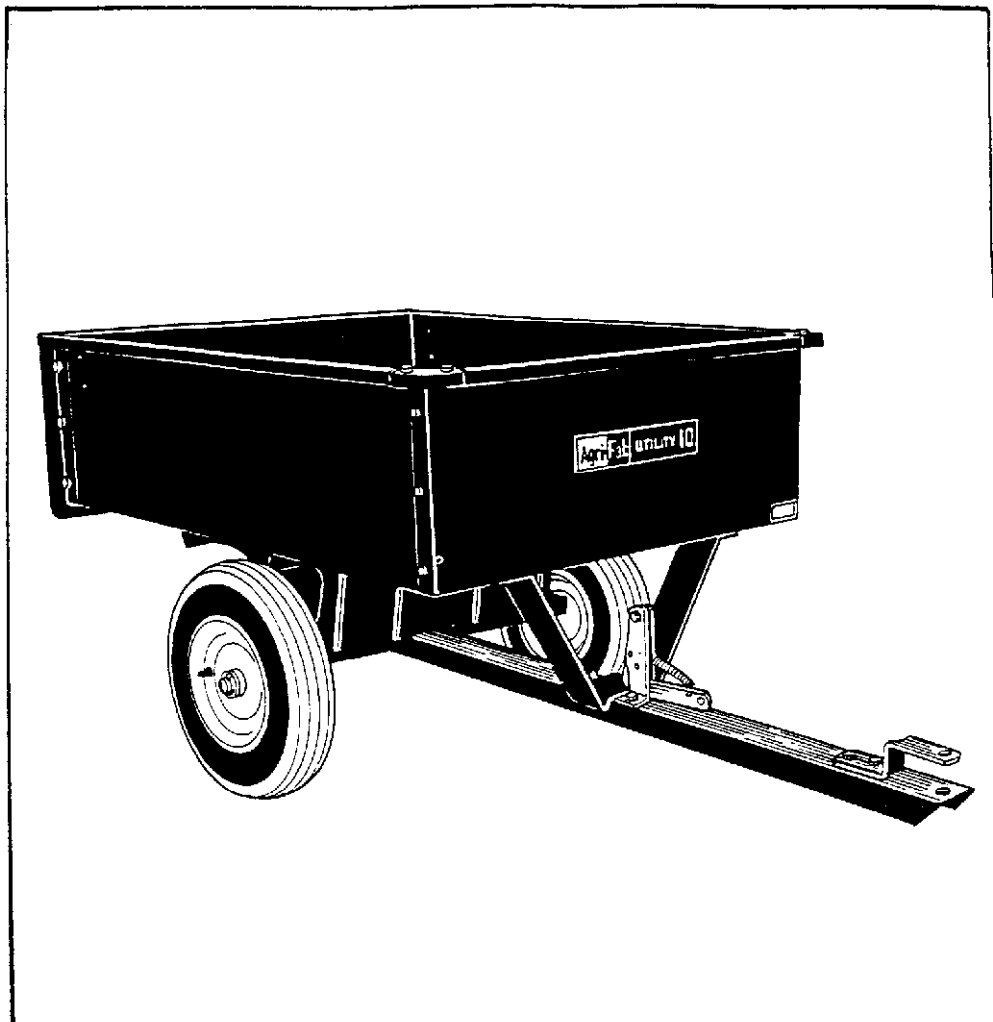

For Husqvarna Parts Call 606-678-9623 or 606-561-4983

Model No.
45-01001

Husqvarna
UT 100

UTILITY CART

• Repair Parts

• 303 WEST RAYMOND • SULLIVAN, ILLINOIS 61951

PRINTED IN U.S.A.

FORM NO. 45154 (9/92)

www.mymowerparts.com

PARTS LIST FOR UTILITY CART MODEL 45-01001

REF. NO.	PART NO.	QTY.	DESCRIPTION
1	23912	2	Cart Body
2	23470	2	Latch Mount Bracket
3	23502	1	Tailgate
4	62458	1	Tailgate Reinforcement Bracket
5	23767	2	Tailgate Guide
6	62020	1	Latch Lock
7	23492	1	Front Panel
8	23506	1	Wheel Support
9	23297	1	Latch Stand Bracket
10	43000	1	Extension Spring
11	23014	1	Hitch Bracket
12	23913	1	Draw Bar Tongue
13	23026	1	Axle 3/4" Diameter
14	23484	2	Front Corner Cap
15	43015	2	Hex Nut 3/8-16 Thread
16	43008	2	Wheel, 4.30 x 3.75
17	43010	2	Cotter Pin, 1/8" x 1-1/4" Long
18	43009	4	Washer, 1.59 OD x .78 ID
19	43003	2	Lock Washer 3/8"
20	43175	34	Hex Head Bolt 1/4-20 x 1/2" Long
21	43001	2	Hex Head Bolt 3/8-16 x 1" Long
22	43012	1	Hex Head Bolt 1/4-20 x 3/4" Long
23	43648	2	Hex Head Bolt 1/4-20 x 1-1/2" Long
24	43083	14	Hex Nut 5/16-18 Thread
25	43013	37	Hex Lock Nut 1/4-20 Thread
26	43814	14	Slotted Truss Head Bolt 5/16-18 x 3/4" Long
27	43086	14	Lock Washer 5/16"
	45154	1	Owners Manual