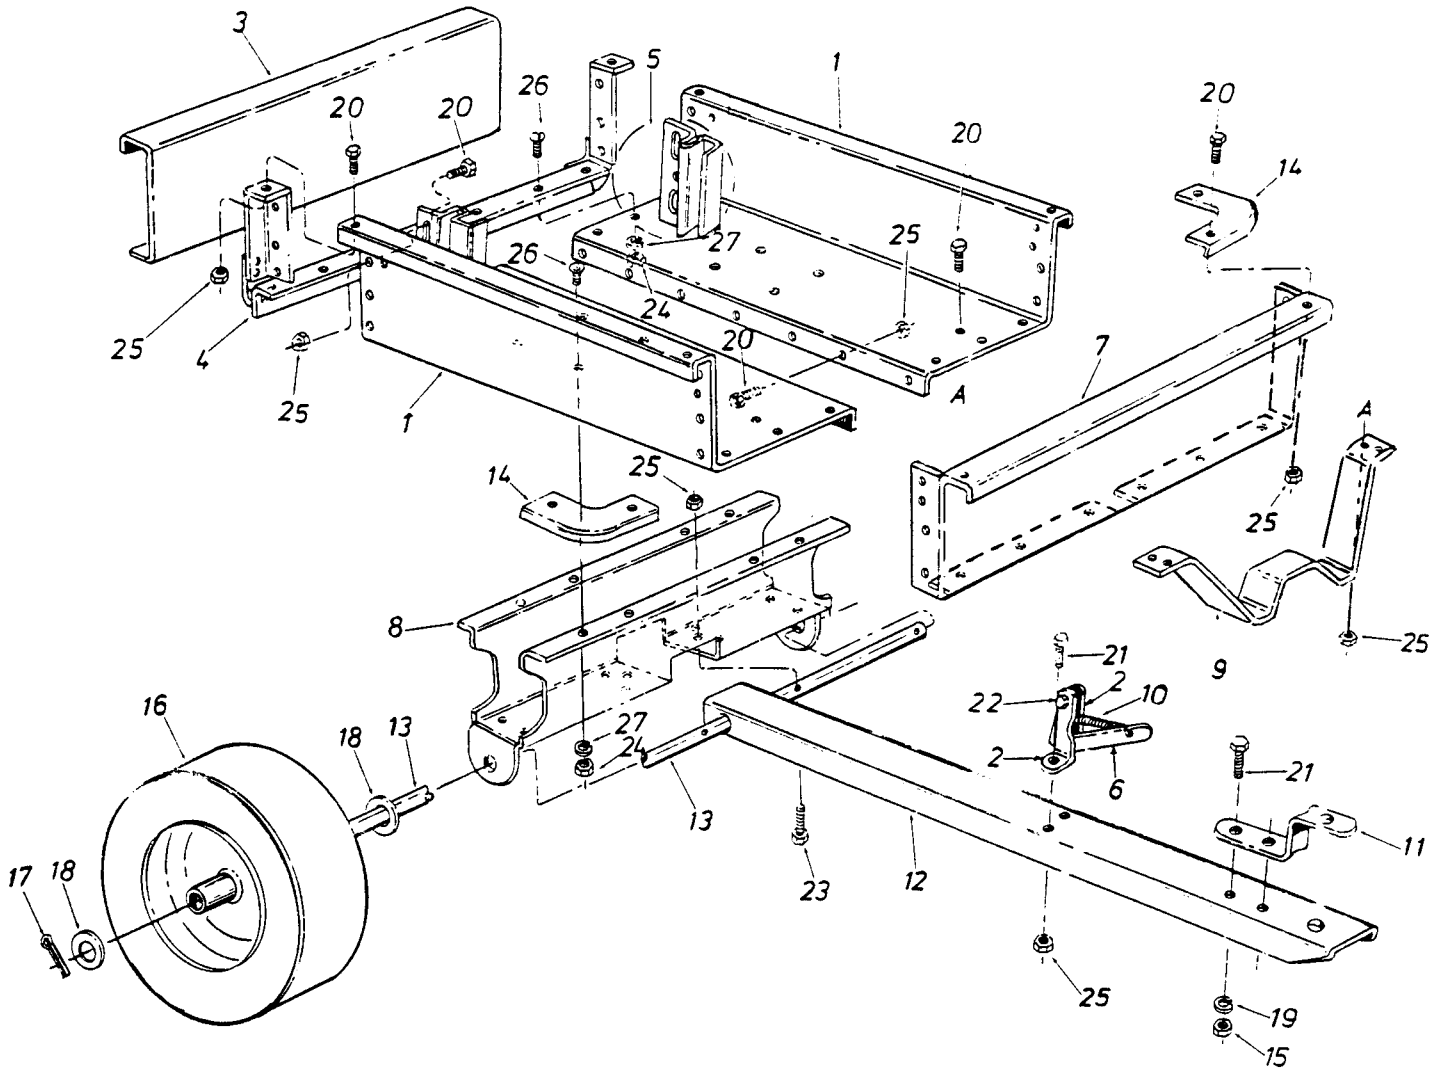

For Husqvarna Parts Call 606-678-9623 or 606-561-4983

Model No.
45-01001

Husqvarna
UT 100

UTILITY CART

• Repair Parts

• 303 WEST RAYMOND • SULLIVAN, ILLINOIS 61951

PRINTED IN U.S.A.

FORM NO. 45154 (9/92)

www.mymowerparts.com

PARTS LIST FOR UTILITY CART MODEL 45-01001

REF. NO.	PART NO.	QTY.	DESCRIPTION
1	23912	2	Cart Body
2	23470	2	Latch Mount Bracket
3	23502	1	Tailgate
4	62458	1	Tailgate Reinforcement Bracket
5	23767	2	Tailgate Guide
6	62020	1	Latch Lock
7	23492	1	Front Panel
8	23506	1	Wheel Support
9	23297	1	Latch Stand Bracket
10	43000	1	Extension Spring
11	23014	1	Hitch Bracket
12	23913	1	Draw Bar Tongue
13	23026	1	Axle 3/4" Diameter
14	23484	2	Front Corner Cap
15	43015	2	Hex Nut 3/8-16 Thread
16	43008	2	Wheel, 4.30 x 3.75
17	43010	2	Cotter Pin, 1/8" x 1-1/4" Long
18	43009	4	Washer, 1.59 OD x .78 ID
19	43003	2	Lock Washer 3/8"
20	43175	34	Hex Head Bolt 1/4-20 x 1/2" Long
21	43001	2	Hex Head Bolt 3/8-16 x 1" Long
22	43012	1	Hex Head Bolt 1/4-20 x 3/4" Long
23	43648	2	Hex Head Bolt 1/4-20 x 1-1/2" Long
24	43083	14	Hex Nut 5/16-18 Thread
25	43013	37	Hex Lock Nut 1/4-20 Thread
26	43814	14	Slotted Truss Head Bolt 5/16-18 x 3/4" Long
27	43086	14	Lock Washer 5/16"
	45154	1	Owners Manual