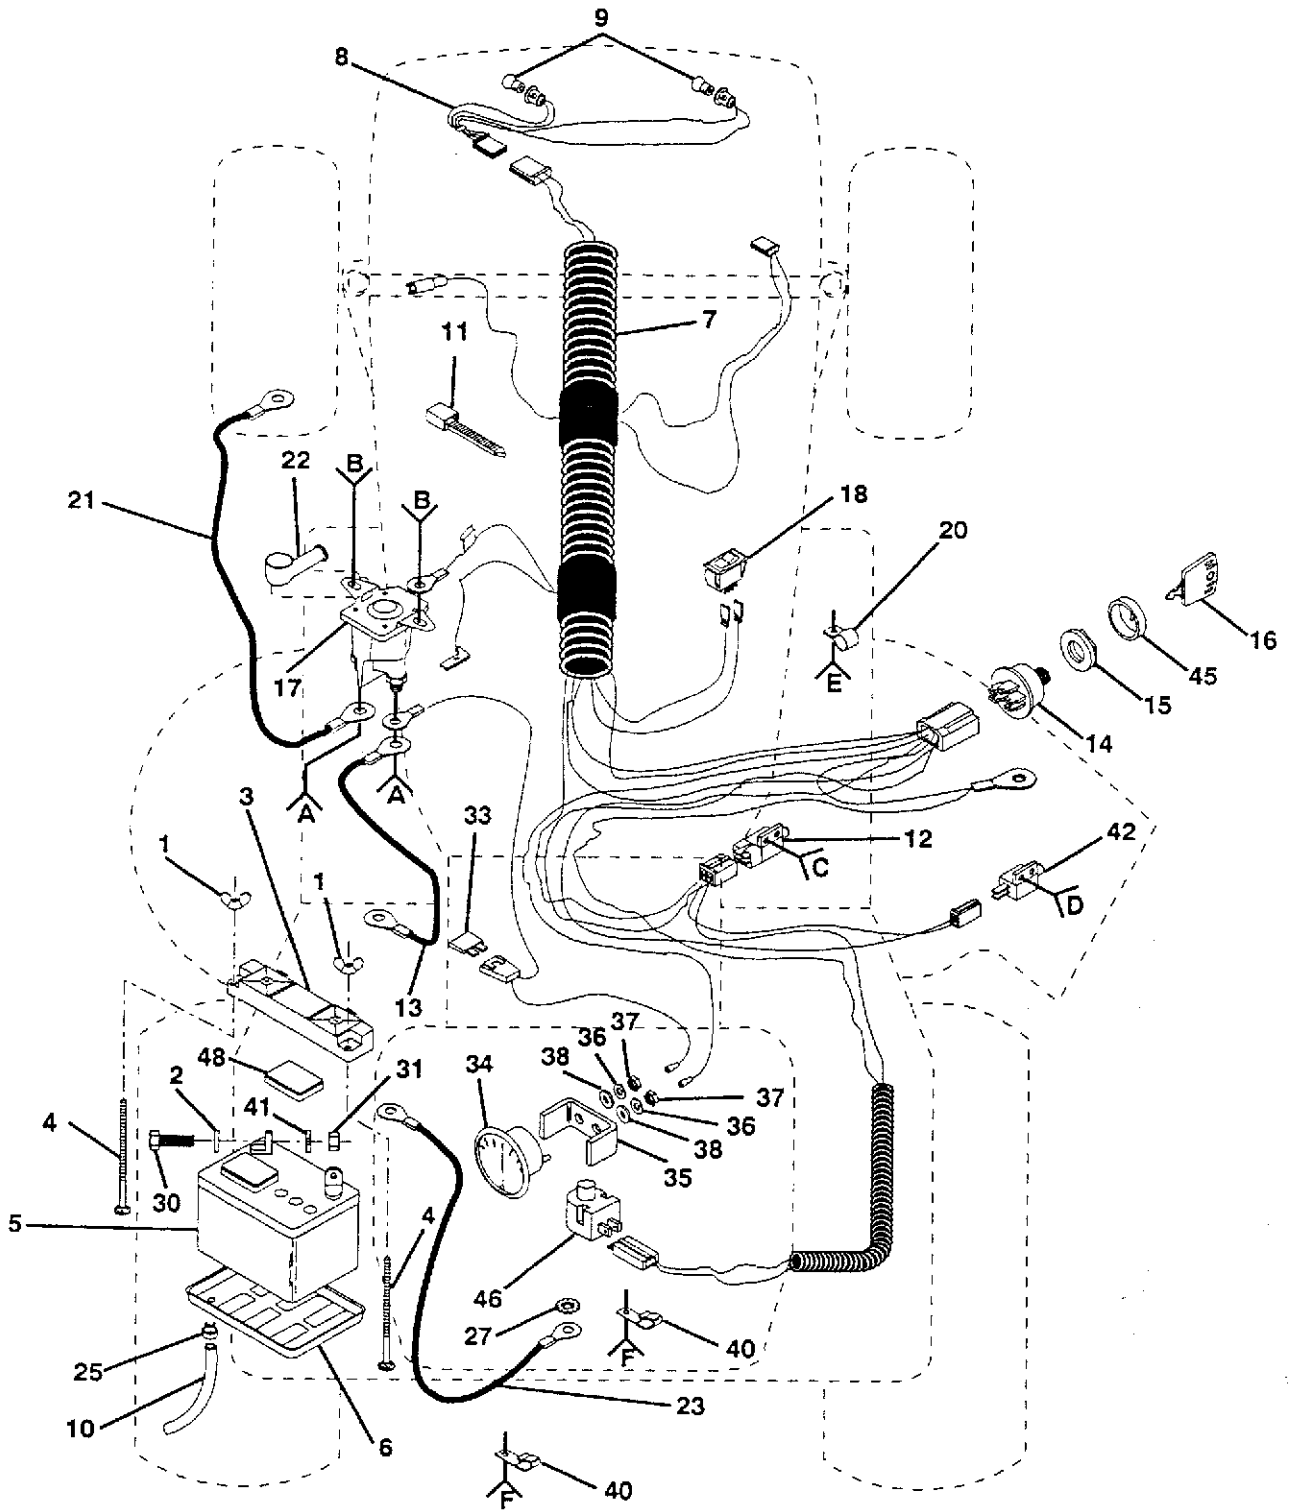

REPAIR PARTS **For Husqvarna Parts Call 606-678-9623 or 606-561-4983**
12.5 HP 38" RIDING LAWN TRACTOR - - MODEL NO. LT125
ELECTRICAL

A	B	C	D	E	F

REPAIR PARTS **svarna Parts Call 606-678-9623 or 606-561-4983**
12.5 HP 38" RIDING LAWN TRACTOR - - MODEL NO. LT125

ELECTRICAL

KEY NO.	PART NO.	DESCRIPTION	KEY NO.	PART NO.	DESCRIPTION
1	532123198	Wing Nut 1/4 - 20	26	874641008	Slotted Pan Head Screw #10-32
2	819091016	Washer 9/32 x 5/8 x16 Ga.	27	811050600	Washer, Lock Ext. Tooth
3	532102476	Terminal Guard	28	874780408	Bolt, Hex 1/4 - 20 x 1/2 Gr. 5
4	872240460	Carriage Bolt 1/4 - 20 x 7-1/2	29	873510400	Nut, Keps, Hex 1/4- 20
5	532121265	Battery (Shipped Dry, Purchase Battery Acid Locally)	30	874760412	Bolt, Hex 1/4 - 20 x 3/4
6	532124886	Battery Tray	31	873220400	Nut, Hex 1/4 - 20
7	532132641	Ignition Harness	32	811050400	Washer, Lock 1/4 - 20 Ext. Tooth
8	532127441	Harness, Light Socket	33	532108824	Fuse
9	532124893	Light Bulb	34	532124900	Ammeter
10	532124924	Tube, Battery Tray	35	532131708	Bracket, Ammeter
11	532124756	Cable Tie	36	810101000	Washer, Lock Ext. 3/4
12	532109553	Switch, Interlock, Attachment Clutch	37	873911000	Nut
13	532124770	Cable, Battery (Battery to Solenoid)	38	819070818	Washer, 7/32 x 1/2 x 18 Ga
14	532125104	Switch, Ignition	40	532124995	Clip, Insulated
15	532124211	Nut, Ignition	41	810040400	Lock Washer 1/4
16	532122147	Key	42	532104445	Switch, Interlock, Clutch Pedal
17	532109081	Solenoid	43	871031008	Screw, Hex Washer Head
18	532110712	Switch, Light	44	873350400	Nut, Keps #10-32 UNF
19	873680400	Nut, Crownlock 1/4 - 20	45	532123620	Cover, Switch Key
20	532124967	Clip Wire	46	532121305	Switch, Plunger
21	532124780	Cable, Battery (Solenoid to Starter)	47	817021008	Screw, Hex Tapping #10-24 x 1/2
22	532131563	Terminal Cover (For Solenoid)	48	532121264	Battery Caps Set
23	532124773	Cable, Battery (Battery to Ground)	50	810090400	Washer, Lock 1/4
24	874780408	Screw 10/32 x 1/2 Pan Head UNF	51	873951000	Nut, Keps
25	532109596	Clamp, Hose			

NOTE: All component dimensions given in U.S. inches.
1 inch = 25.4 mm