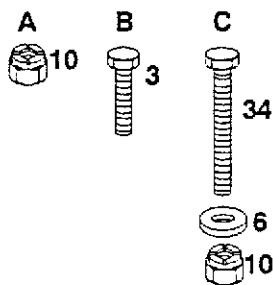

**NOTE:** All component dimensions given in U.S. inches.  
1 inch = 25.4 mm

DRIVE GROUP

**DRIVE GROUP**

KEY NO.	PART NO.	DESCRIPTION	KEY NO.	PART NO.	DESCRIPTION
1	532109070	Keeper, Belt			Spring 5/16
2	532108236	Bracket, Switch	14	874780516	Bolt, Hex 5/16-18 x 1
3	817021008	Screw, Tap. Hex Hd. #10 - 24 x 1/2	15	532123935	Plug, Hole
4	532129921	Keeper, Belt, Engine	17	532123674	Idler, Flat
5	532125907	V-Belt, Drive	22	532131002	Pulley, Engine
6	819131312	Washer 13/32 x 13/16 x 12 Ga.	23	871130720	Bolt, Hex 7/16 - 20 x 1 - 1/4 G8
7	532127275	Keeper, Belt L.H.	24	810040700	Washer, Lock
9	532127274	Keeper, Belt R.H.	25	874760644	Bolt, Hex 3/8 - 16 x 2 - 3/4
10	873680600	Nut, Crownlock 3/8 - 16	26	532124965	Spacer
11	532123934	Scale, Indicator Height	34	874760616	Bolt, Hex 3/8 - 16 x 1
12	819112410	Washer 11/32 x 1-1/2 x 10 Ga.			
13	810040500	Washer, Lock Hvy. Helical			