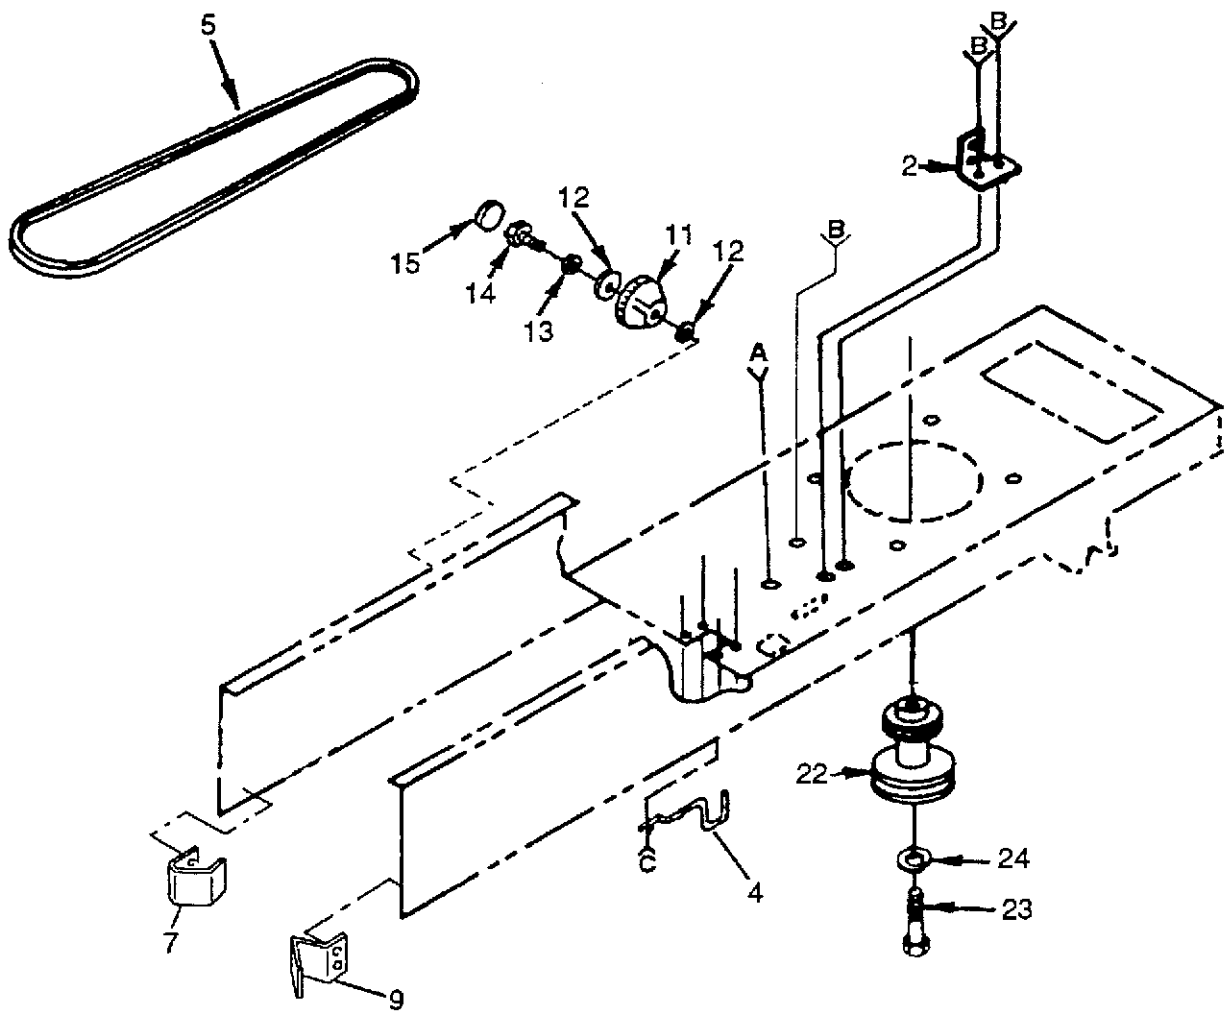

**NOTE:** All component dimensions given in U.S. inches.  
1 inch = 25.4 mm

DRIVE GROUP

**DRIVE GROUP**

KEY NO.	PART NO.	DESCRIPTION	KEY NO.	PART NO.	DESCRIPTION
1	532109070	Keeper, Belt			Spring 5/16
2	532108236	Bracket, Switch	14	874780516	Bolt, Hex 5/16-18 x 1
3	817021008	Screw, Tap. Hex Hd. #10 - 24 x 1/2	15	532123935	Plug, Hole
4	532129921	Keeper, Belt, Engine	17	532123674	Idler, Flat
5	532125907	V-Belt, Drive	22	532131002	Pulley, Engine
6	819131312	Washer 13/32 x 13/16 x 12 Ga.	23	871130720	Bolt, Hex 7/16 - 20 x 1 - 1/4 G8
7	532127275	Keeper, Belt L.H.	24	810040700	Washer, Lock
9	532127274	Keeper, Belt R.H.	25	874760644	Bolt, Hex 3/8 - 16 x 2 - 3/4
10	873680600	Nut, Crownlock 3/8 - 16	26	532124965	Spacer
11	532123934	Scale, Indicator Height	34	874760616	Bolt, Hex 3/8 - 16 x 1
12	819112410	Washer 11/32 x 1-1/2 x 10 Ga.			
13	810040500	Washer, Lock Hvy. Helical			