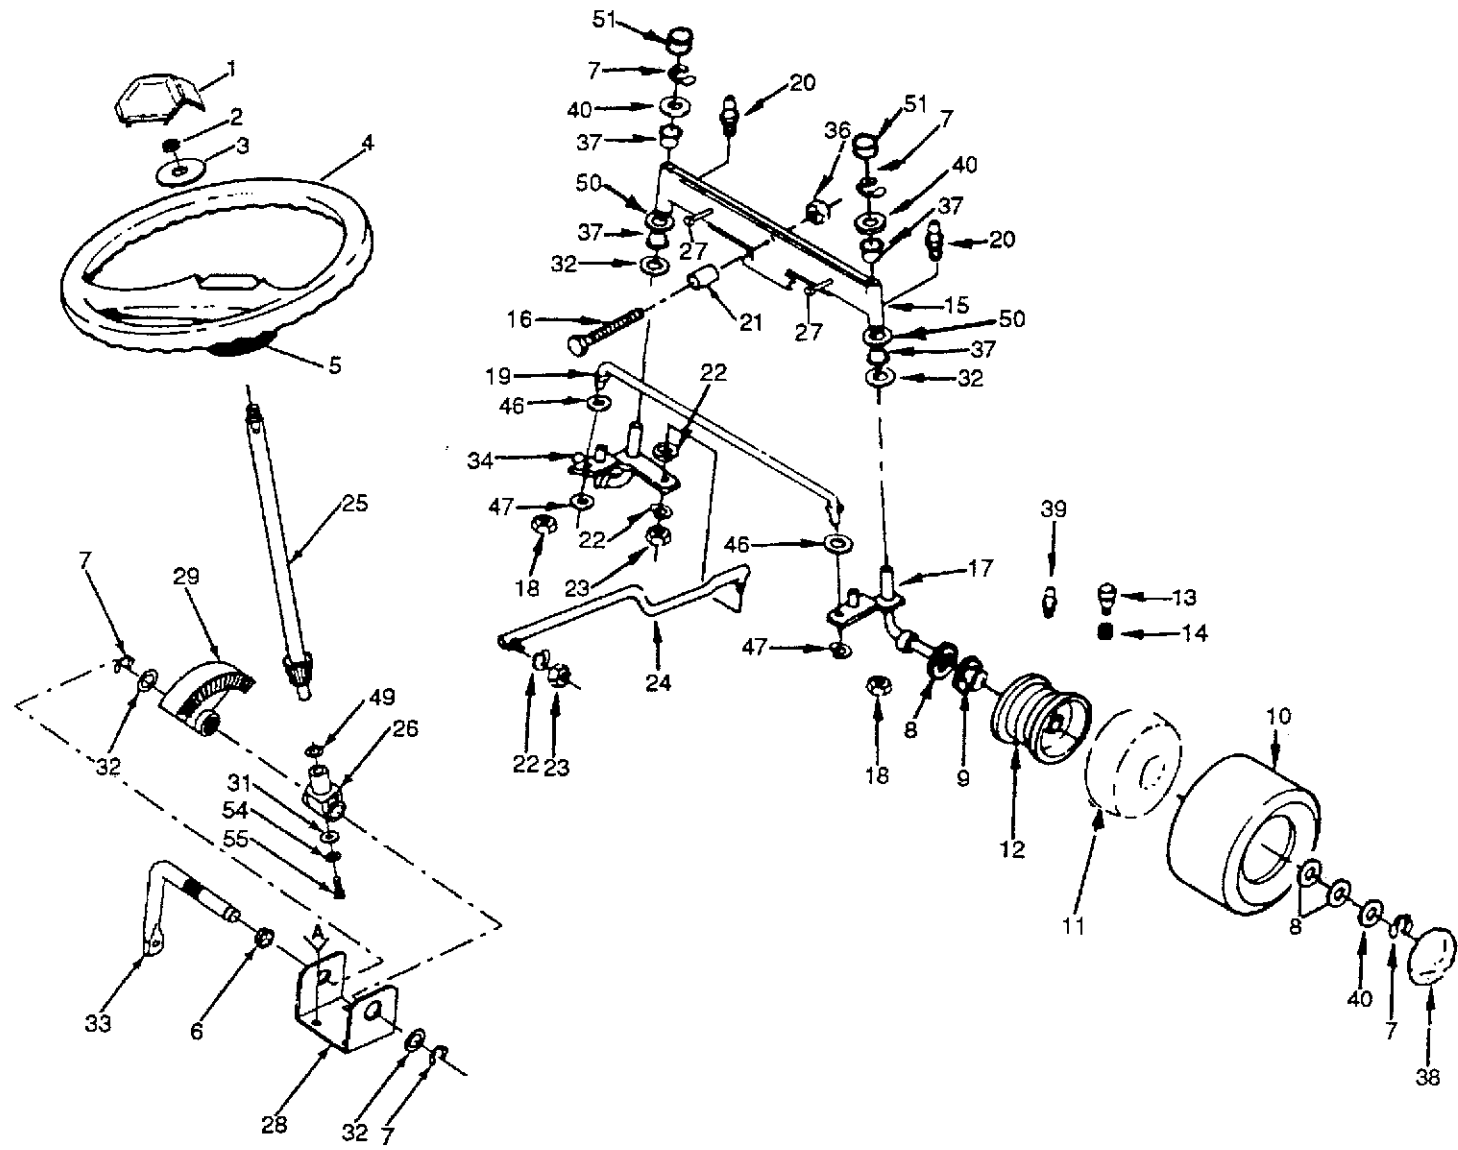

STEERING, FRONT AXLE AND WHEELS

36

STEERING, FRONT AXLE AND WHEELS

KEY NO.	PART NO.	DESCRIPTION	KEY NO.	PART NO.	DESCRIPTION
1	532124416	Insert, Steering Wheel	25	532128758	Shaft, Steering
2	873940800	Nut, Hex Jam Toplock 1/2-20	26	532124035	Support Shaft
3	532100712	Washer 17/32 x 2-1/4 x .160	27	532132624	Pin, Axle
4	532124415	Steering Wheel	28	532124036	Bracket Assembly, Steering
5	532100711	Adapter, Steering Wheel	29	532124034	Gear, Sector
6	532109816	Nyliner, Snap-in	31	532126684	Washer, Shim
7	812000029	Ring, Klip	32	532124931	Bearing, Thrust
8	532121749	Washer 25/32 x 1-1/4 x 16 Ga.	33	~~532127051~~	Shaft, Pitman - 532127501
9	532124959	Bearings, Wheel, Front	34	532130460	Spindle Assembly, L.H.
10	532106222	Tire	35	817490612	Screw, Hex Washer Hd. Thread Forming Type TT 3/8-16 x 3/4
11	532059904	Tube, Tire (Optional Service Item Only)	36	873601000	Nut, Flange 5/8 - 11
12	532125102	Rim Assembly (Inc. 2 each Key No. 9)	37	532124937	Bearing
13	532065139	Stem, Valve	38	532124577	Cover, Wheel
14	532059192	Cap, Valve	39	532124957	Fitting, Grease
15	532108075	Axle Assembly, Front	40	532121748	Washer 25/32 x 1-5/8 x 16 Ga.
16	874011056	Bolt, Hex 5/8-11UNC x 3-1/2	46	819111216	Washer 11/32 x 3/4 x 16 Ga.
17	532130459	Spindle Assembly, R.H.	47	810040500	Washer, Lock 1/4
18	873810500	Nut, Hex Nylon 5/16-24 UNF	49	532057079	Washer
19	532130467	Tie Rod	50	819272016	Washer 27/32 x -1/4 x 16 Ga.
20	532124836	Fitting, Grease	51	532121232	Spindle Cap
21	532110438	Spacer Bearing, Front Axle	54	810040400	Washer, Lock
22	810040600	Lock Washer 3/8	55	871070410	Screw, Socket Hex
23	873610600	Nut, Hex 3/8-24			
24	532130468	Drag Link			

NOTE: All component dimensions given in U.S. inches.
1 inch = 25.4 mm