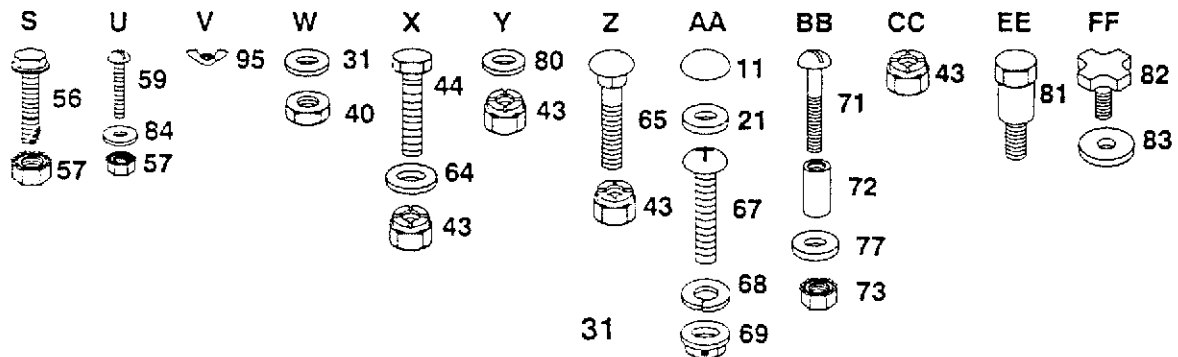

NOTE: All component dimensions given in U.S. inches.
1 inch = 25.4 mm