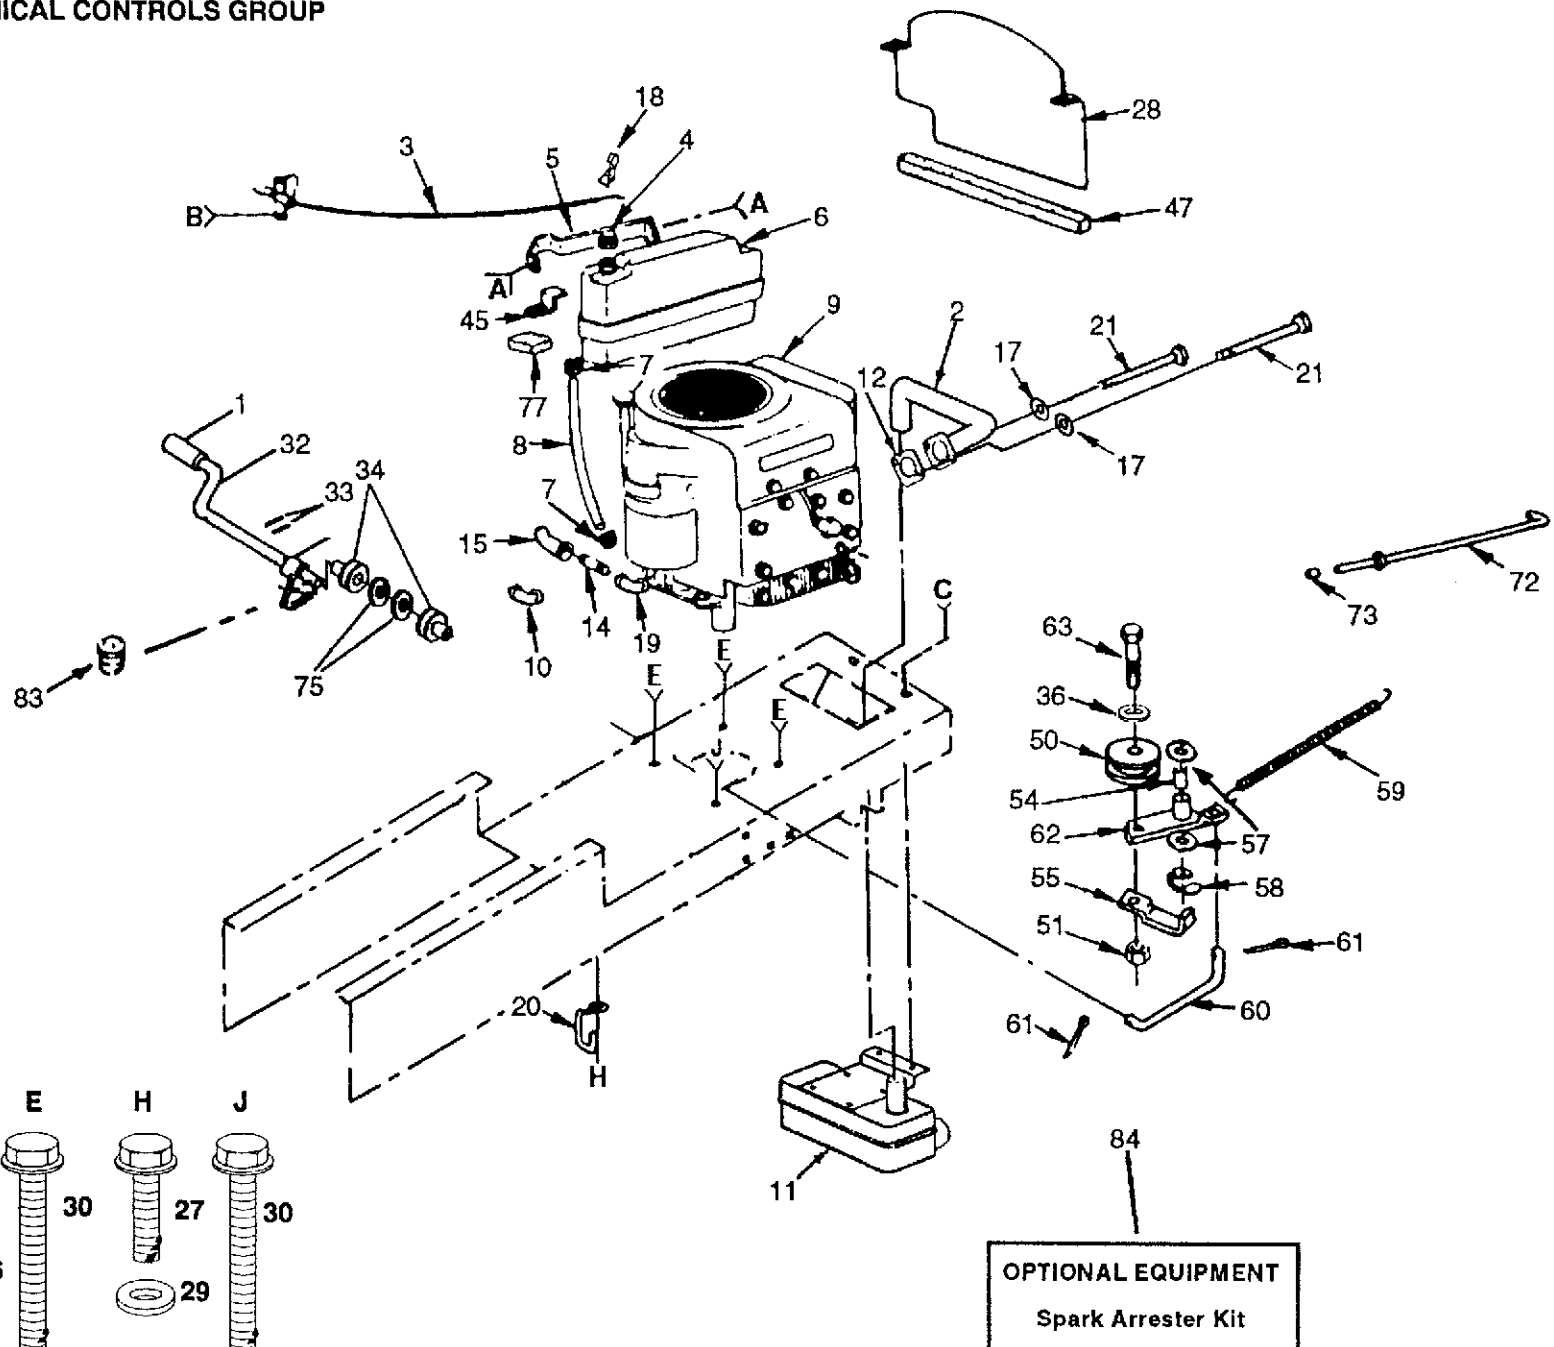

REPA PARTS
12.5 HP 38" RIDING LAWN TRACTOR - - MODEL NUMBER LT125
POWER AND MECHANICAL CONTROLS GROUP

- **A** 48
- **B** 71
- **C** 13
- **E** 30
- **H** 27
- **J** 30
- 49
- 16
- 29
- 78

OPTIONAL EQUIPMENT
Spark Arrester Kit

32

www.mymowerparts.com

For Husqvarna Parts Call 606-678-9623 or 606-561-4983

REPA' PARTS

12.5 HP 38" RIDING LAWN TRACTOR - - MODEL NUMBER LT125

POWER AND MECHANICAL CONTROLS GROUP

KEY NO.	PART NO.	DESCRIPTION	KEY NO.	PART NO.	DESCRIPTION
1	532123533	Pedal Cover	36	819131316	Washer 13/32 x 13/16 x 16 Ga.
2	532123073	Pipe, Exhaust 180°	45	532104799	Brace, Tank
3	532132754	Control, Throttle	47	532105037	Strip, Foam
4	532124912	Fuel Cap	48	874780512	Bolt, Hex 5/16-18 x 3/4 Gr. 5
5	532121281	Support, Tank, Fuel	49	873680500	Locknut 5/16-18 Gr. B
6	532121280	Tank, Fuel	50	532127783	Idler, V. Groove
7	532123487	Hose Clamp	51	873680600	Nut, Crownlock 3/8-16
8	532124923	Fuel Line	54	532105706	Bearing
9	-----	Engine Briggs & Stratton Model No. 286707	55	532123205	Retainer, Belt
10	813240300	90° Street Elbow 3/8 NPT	57	532110812	Washer, Hardened
11	532123075	Muffler	58	812000039	Ring, Klip
12	532125593	Gasket, Exhaust	59	532105709	Spring, Return Clutch
13	817490512	Screw, Thread Rolling 5/16-18 x 3/4	60	532105710	Link, Clutch
14	813280328	Nipple, Pipe 3/8-18 NPT x 3"	61	876020412	Pin, Cotter 1/8 x 3/4
15	813200300	90° Elbow 3/8 NPT	62	532123789	Bellicrank Assembly (Inc. Key No. 54)
16	819112016	Washer 11/32 x 1-1/4 x 16 Ga.	63	874760624	Bolt Hex 3/8 - 16 x 1 - 1/2
17	810040500	Washer, Lock Hvy. Helical Spring 5/16	71	817720410	Screw Hex Washer Head Thread Cutting 1/4 - 20 x 1/2
18	532133097	Stop, Throttle	72	532133261	Rod, Brake, Park
19	813310300	45° Street Elbow	73	532071673	Plunger Cap
20	532104777	Retainer, Belt, Chassis L.H.	75	819211616	Washer 21/32 x 1 x 16 Ga.
21	871070510	Screw, Hex.Hd. Cap 5/16 - 18 x 5/8	76	812000022	E-Ring
27	817490612	Screw, Hex Washer Thd. Rolling 3/8-16 x 3/4	77	532006431	Pad, Spacer
28	532126423	Baffle, Vertical	78	811050600	Washer, Lock 3/8 - Ext.Tooth
29	819131312	Washer 13/32 x 13/16 x 12 Ga.	83	-----	Oil Drain Plug (Order From Engine Manufacturer)
30	817490620	Screw, Hex Washer Hd. Thread Rolling 3/8 - 16 x 1 - 1/4 Type TT	84	532121851	Spark Arrester Kit
32	532122424	Shaft, Pedal, Foot			
33	532124963	Roll Pin 3/16 x 1			
34	532120183	Bearing, Nylon			

NOTE: All component dimensions given in U.S. inches.
1 inch = 25.4 mm