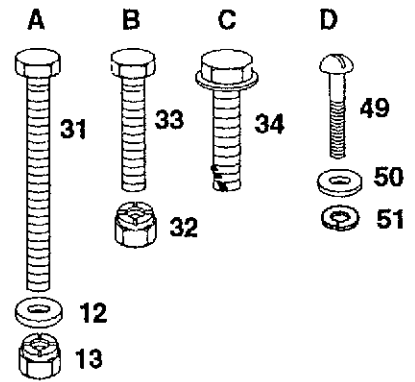

**NOTE:** All component dimensions given in U.S. inches.  
 1 inch = 25.4 mm

STEERING, FRONT AXLE AND WHEELS

36

**STEERING, FRONT AXLE AND WHEELS**

KEY NO.	PART NO.	DESCRIPTION	KEY NO.	PART NO.	DESCRIPTION
1	532124416	Insert, Steering Wheel	25	532128758	Shaft, Steering
2	873940800	Nut, Hex Jam Toplock 1/2-20	26	532124035	Support Shaft
3	532100712	Washer 17/32 x 2-1/4 x .160	27	532132624	Pin, Axle
4	532124415	Steering Wheel	28	532124036	Bracket Assembly, Steering
5	532100711	Adapter, Steering Wheel	29	532124034	Gear, Sector
6	532109816	Nyliner, Snap-in	31	532126684	Washer, Shim
7	812000029	Ring, Klip	32	532124931	Bearing, Thrust
8	532121749	Washer 25/32 x 1-1/4 x 16 Ga.	33	<del>532127051</del>	Shaft, Pitman - 532127501
9	532124959	Bearings, Wheel, Front	34	532130460	Spindle Assembly, L.H.
10	532106222	Tire	35	817490612	Screw, Hex Washer Hd. Thread Forming Type TT 3/8-16 x 3/4
11	532059904	Tube, Tire (Optional Service Item Only)	36	873601000	Nut, Flange 5/8 - 11
12	532125102	Rim Assembly (Inc. 2 each Key No. 9)	37	532124937	Bearing
13	532065139	Stem, Valve	38	532124577	Cover, Wheel
14	532059192	Cap, Valve	39	532124957	Fitting, Grease
15	532108075	Axle Assembly, Front	40	532121748	Washer 25/32 x 1-5/8 x 16 Ga.
16	874011056	Bolt, Hex 5/8-11UNC x 3-1/2	46	819111216	Washer 11/32 x 3/4 x 16 Ga.
17	532130459	Spindle Assembly, R.H.	47	810040500	Washer, Lock 1/4
18	873810500	Nut, Hex Nylon 5/16-24 UNF	49	532057079	Washer
19	532130467	Tie Rod	50	819272016	Washer 27/32 x -1/4 x 16 Ga.
20	532124836	Fitting, Grease	51	532121232	Spindle Cap
21	532110438	Spacer Bearing, Front Axle	54	810040400	Washer, Lock
22	810040600	Lock Washer 3/8	55	871070410	Screw, Socket Hex
23	873610600	Nut, Hex 3/8-24			
24	532130468	Drag Link			

**NOTE:** All component dimensions given in U.S. inches.  
 1 inch = 25.4 mm

REP/ PARTS

12.5 HP 38" RIDING LAWN TRACTOR - - MODEL NUMBER LT125

TRANSAXLE AND REAR WHEEL

38