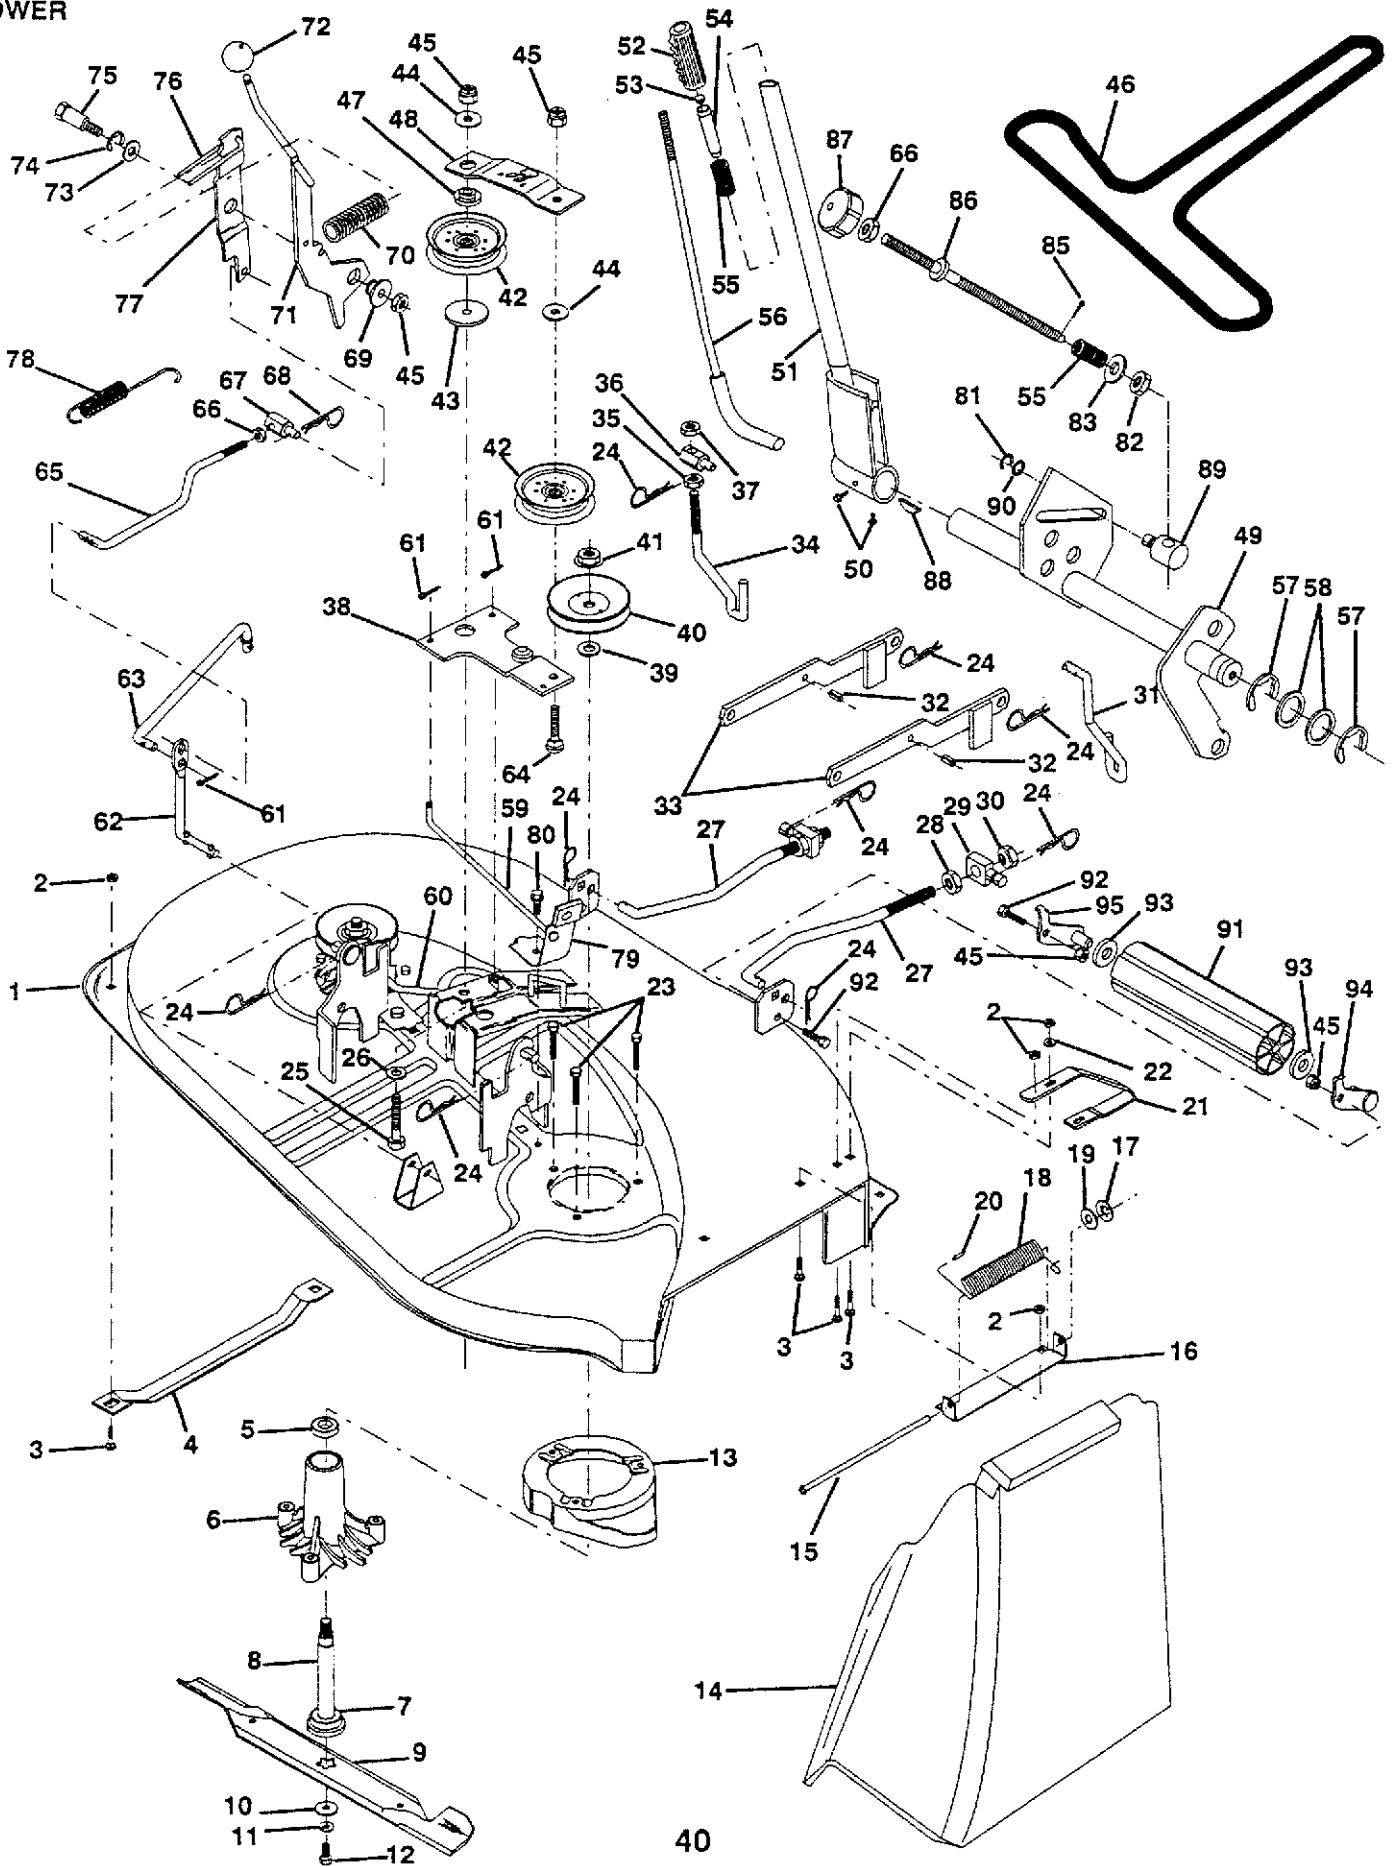

MOWER

REPAIR PARTS **Varma Parts Call 606-678-9623 or 606-561-4983**
12.5 HP 38" RIDING LAWN TRACTOR - - MODEL NO. LT125

MOWER

KEY PART NO.	NO.	DESCRIPTION	KEY PART NO.	NO.	DESCRIPTION
1	532129365	Mower Asm.	51	532121719	Lever, Lift
2	873680500	Nut, Crownlock 5/16-18	52	532125631	Grip, Handle
3	872140506	Bolt, Carriage 5/16-18 x 3/4	53	532124526	Button, Plunger
4	532125074	Runner, LH	54	532122364	Plunger, Lever, Lift
5	532110485	Bearing, Ball, Mandrel	55	532124874	Spring Compression
6	532128774	Housing, Vented Mandrel	56	532121719	Rod Asm., Lever
7	532129895	Bearing, Ball	57	812000022	Ring, E
8	532133172	Shaft, Mandrel, Mower, Vented	58	819292016	Washer 29/32 x 1-1/4 x 16 Ga.
9	532127842	Blade, Mower, High Performance	59	532131288	Rod, Brake RH
10	532129962	Washer, Hard, Mower, Vented	60	532131289	Rod, Brake LH
11	810030600	Washer, Lock Hvy 3/8	61	876020312	Pin, Cotter 3/32 x 3/4
12	532850857	Bolt, Blade 3/8-24 x 1-1/4 Gr. 8	62	532133551	Rod, Pivot
13	532128961	Stripper, Mower, Vented	63	532133504	Rod, Clutch, Secondary
14	532106736	Shield, Deflector	64	872110614	Bolt, Carriage 3/8-16 x 1-3/4
15	532106735	Rod, Hinge	65	532133550	Rod, Clutch Primary
16	532105896	Bracket, Deflector, Mower	66	873350600	Nut, Hex Jam 3/8-16
17	532110452	Nut, Push	67	532133205	Trunnion 3/8-16
18	532106734	Spring, Deflector	68	532124788	Spring, Retainer
19	819111016	Washer 11/32 x 5/8 x 16 Ga.	69	532127498	Bushing
20	532105304	Cap, Sleeve	70	532128759	Spring
21	532128772	Runner, RH	71	532131813	Arm Asm., Clutch, Primary
22	819111216	Washer 11/32 x 3/4 x 16 Ga.	72	532132044	Knob
23	532078158	Bolt, Mandrel 5/16-18 x 1-1/4	73	532121748	Washer 25/32 x 1-5/8 x 16 Ga.
24	532124670	Retainer, Spring	74	812000029	Ring, Klip
25	874600636	Bolt, Carriage 3/8-16 x 2-1/4	75	532128903	Bolt, Shoulder
26	819131312	Washer 13/32 x 13/16 x 12 Ga.	76	532127845	Keeper, Spring
27	532127218	Link Asm., Front	77	532127847	Arm, Clutch, Secondary
28	873350800	Nut, Jam Hex 1/2-13 UNC	78	532131870	Spring, Return
29	532130171	Trunnion	79	532130840	Brake Asm., Mower, Vented
30	873680800	Nut, Crownlock 1/2-13 UNC	80	817490512	Screw, Hex Thdrol 5/16-18 x 3/4
31	532127224	Link, Lift, RH	81	812000037	Ring, Klip
32	532128763	Pin, Spring 5/16-3/4	82	532110807	Nut, Special
33	532133710	Arm, Suspension, Rear	83	819131016	Washer 13/32 x 5/8 x 16 Ga.
34	532127223	Link, Lift, LH	85	876020308	Pin, Cotter 3/32 x 1/2
35	873360700	Nut, Hex Jam ASF 7/16-20 UNF	86	532110729	Rod, Adjust, Lift
36	532110447	Trunnion, Lift	87	532121891	Knob, Adjust, Lift
37	873710700	Nut, Crownlock Jam 7/16-24 UNF	88	532124997	Key, Woodruff
38	532133840	Idler, Arm	89	532110810	Trunnion
39	532129963	Washer, Spacer, Mower, Vented	90	819151216	Washer 15/32 x 3/4 x 16 Ga.
40	532129206	Pulley, Mandrel, Single	91	532132264	Roller Nose
41	873050900	Nut, Flangelock 9/16	92	874760616	Bolt, Hex 3/8-16 x 1
42	532131494	Pulley, Idler, Flat	93	819171416	Washer 17/32 x 7/8 16 Ga.
43	532122052	Spacer, Retainer	94	532132275	Bracket Asm., Nose Roller R.H.
44	819131312	Washer 13/32 x 13/16 x 12 Ga.	95	532132274	Bracket Asm., Nose Roller L.H.
45	873680600	Nut, Crownlock 3/8-16	--	532132378	Deck, Complete
46	532131290	Belt	--	532130794	Mandrel Asm. (Includes Key No.'s 5, 7, 8, 10-12, 39 And 41)
47	532133502	Spacer, Arm Idler			
48	532133503	Stiffener, Arm Idler			
49	532131874	Shaft Asm., Lift			
50	823180606	Screw, Set, Hex Skt. 3/8-16 x 3/8			

subs to 145775

F 532132273

NOTE: All component dimensions given in U.S. inches.
1 inch = 25.4 mm