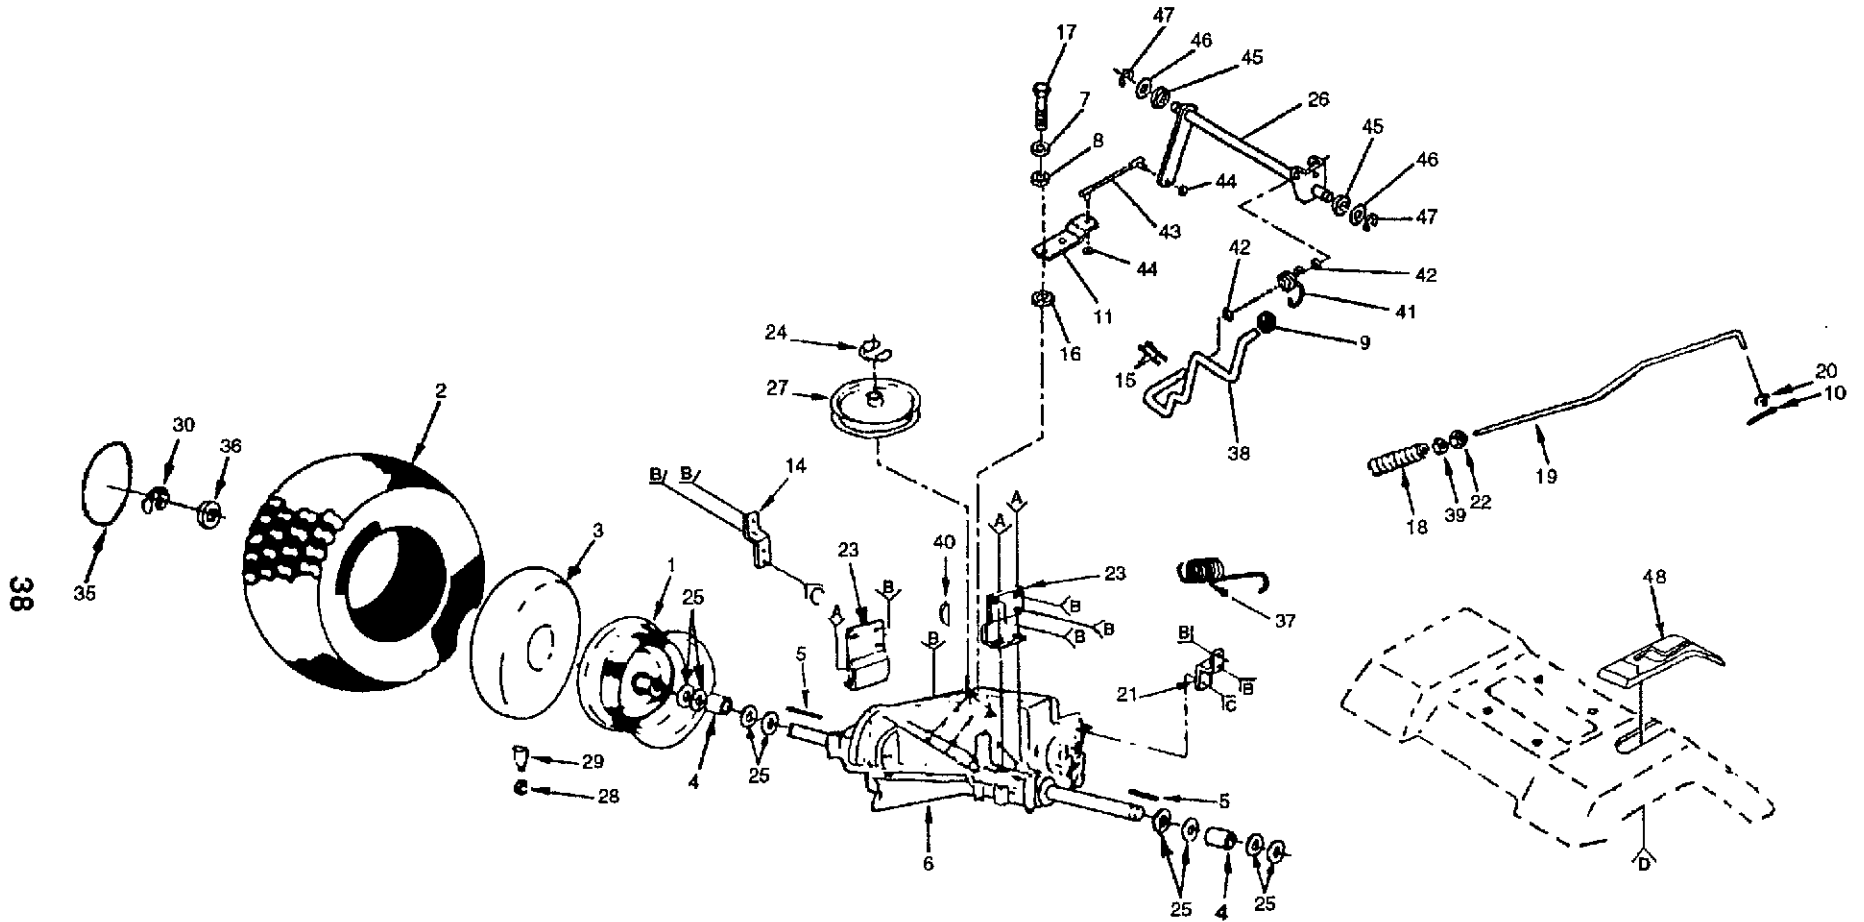

REP/ PARTS

12.5 HP 38" RIDING LAWN TRACTOR - - MODEL NUMBER LT125

TRANSAXLE AND REAR WHEEL

38

REPAIR PARTS

12.5 HP 38" RIDING LAWN TRACTOR - - MODEL NUMBER LT125

TRANSAXLE AND REAR WHEEL

KEY NO.	PART NO.	DESCRIPTION	KEY NO.	PART NO.	DESCRIPTION
1	532124999	Rim Assembly	28	532059192	Cap, Valve
2	532106268	Tire	29	532065139	Stem, Valve
3	532124926	Tube, Tire (Optional, Service Item Only)	30	812000001	E-Ring
4	532109502	Spacer, Split	31	874760540	Bolt, Hex 5/16-18 x 2-1/2
5	532123583	Key, Square 3/16 x 2	32	873680600	Nut, 3/8-16
6	532127051	Transaxle, Peerless Model No. 930-010	33	874760612	Bolt, Hex 3/8-16 x 3/4
7	810040400	Washer, Lock 1/4	34	817490512	Screw Hex Washer Hd. Thd. Form. Type TT 5/16-18 UNC x 3/4
8	819091210	Washer 9/32 x 3/4 x 10 Ga.	35	532124578	Cover, Wheel
9	532121274	Knob, Control	36	532121748	Washer 25/32 x 1-5/8 x 16 Ga.
10	876020412	Cotter Pin 1/8 x 3/4	37	532110422	Spring, Brake Return
11	532127276	Arm, Shift	38	532127288	Rod, Shifter
12	819111116	Washer 11/32 x 11/16 x 16 Ga.	39	873800600	Locknut, Hex W/Wsh. 3/8-16 UNC
13	873680500	Nut, Crownlock 5/16-18	40	532125096	Key, Woodruff #9 3/16 x 3/4
14	532127285	Strap, Torque L.H.	41	532123782	Spring, Torsion
15	876020416	Pin, Cotter 1/8 x 1	42	819171216	Washer 17/32 x 3/4 x 16 Ga.
16	532105701	Washer, Shift Plate	43	532123793	Rod, Link, Shift
17	871040412	Bolt, Hex 1/4-28 x 3/4 Gr. 8	44	873530400	Nut, Nylock 1/4-28
18	532106888	Spring, Rod, Brake	45	532127272	Bushing, Pivot
19	532131867	Rod, Brake	46	532126591	Washer, Shim .53 x 1.25 x .0598
20	819131316	Washer 13/32 x 13/16 x 16 Ga.	47	812000003	Ring-E
21	532121520	Strap, Torque R.H.	48	532127287	Console Shift
22	873350600	Nut, Hex Jam 3/8-16	49	874640806	Screw #8 x 3/8
23	532109167	Bracket, Transaxle	50	~~819060708~~	Washer 3/16 x 7/16 x 18 Ga. <i>819060718</i>
24	812000028	Ring, Retainer	51	810100800	Washer Lock # 8
25	532121749	Washer 25/32 x 1-1/4 x 16 Ga.			
26	532127273	Shaft Assembly, Shifter			
27	532123666	Pulley, Input Transaxle			

NOTE: All component dimensions given in U.S. inches.
1 inch = 25.4 mm