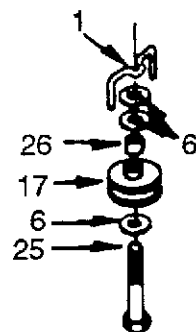

**NOTE:** All component dimensions given in U.S. inches.  
1 inch = 25.4 mm

DRIVE GROUP

**DRIVE GROUP**

KEY NO.	PART NO.	DESCRIPTION	KEY NO.	PART NO.	DESCRIPTION
1	532109070	Keeper, Belt			Spring 5/16
2	532108236	Bracket, Switch	14	874780516	Bolt, Hex 5/16-18 x 1
3	817021008	Screw, Tap. Hex Hd. #10 - 24 x 1/2	15	532123935	Plug, Hole
4	532129921	Keeper, Belt, Engine	17	532123674	Idler, Flat
5	532125907	V-Belt, Drive	22	532131002	Pulley, Engine
6	819131312	Washer 13/32 x 13/16 x 12 Ga.	23	871130720	Bolt, Hex 7/16 - 20 x 1 - 1/4 G8
7	532127275	Keeper, Belt L.H.	24	810040700	Washer, Lock
9	532127274	Keeper, Belt R.H.	25	874760644	Bolt, Hex 3/8 - 16 x 2 - 3/4
10	873680600	Nut, Crownlock 3/8 - 16	26	532124965	Spacer
11	532123934	Scale, Indicator Height	34	874760616	Bolt, Hex 3/8 - 16 x 1
12	819112410	Washer 11/32 x 1-1/2 x 10 Ga.			
13	810040500	Washer, Lock Hvy. Helical			