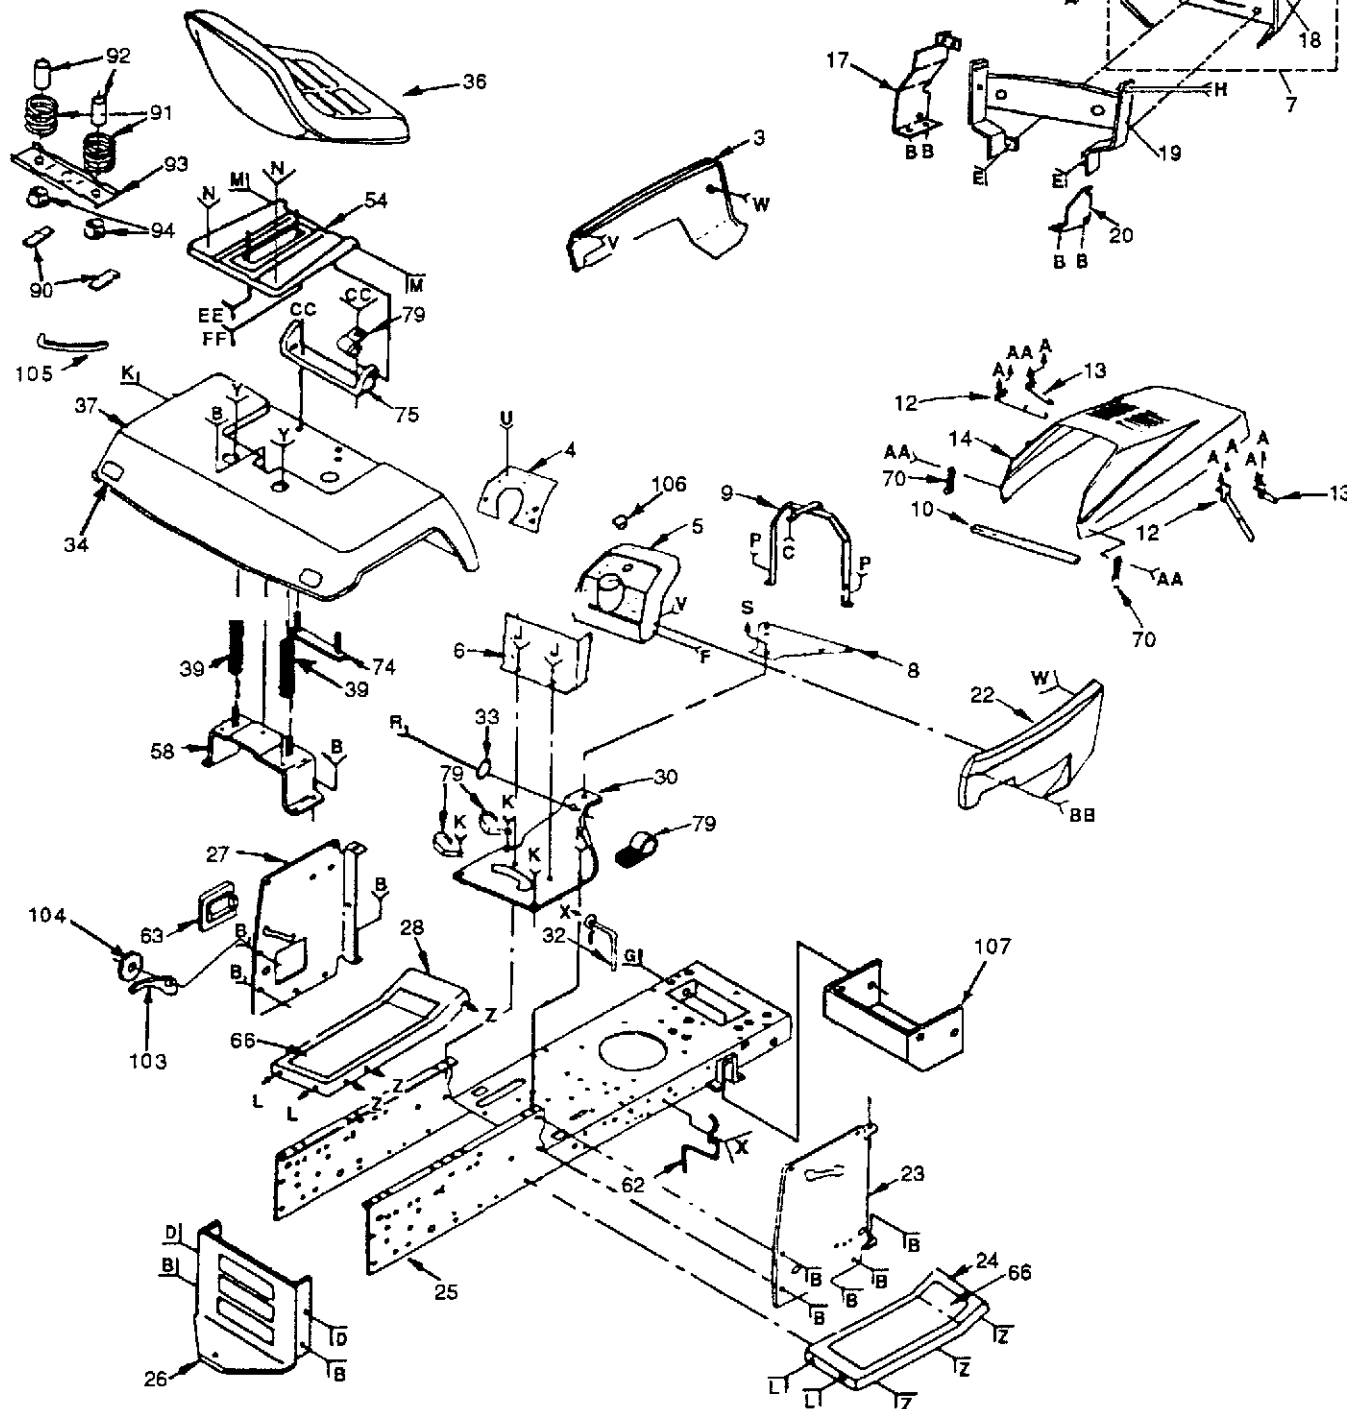

A	B	C	D	E	F	G	H	J	K	L	M	N	P	R
2	47	31 1 40	41 43	48 46	51 42 42 43	108	49 50	59 57	53	41 42 43	76 29	88 96	51 52	55

2. 30

For Parts Call 606-678-9623 or 606-561-4983

12.5 HP 38" RIDING LAWN TRACTOR - - MODEL NO. LT125

ENCLOSURES

KEY NO.	PART NO.	DESCRIPTION	KEY NO.	PART NO.	DESCRIPTION
1	810040400	Washer, Lock 1/4	53	817490608	Screw, Hex Washer Hd. Thd. Forming 3/8-16 x 1/2 Type TT
2	873510400	Nut, Hex Keps 1/4-20	54	532124294	Pan, Seat
3	532124905	Panel, Side L.H.	55	817431008	Screw, Hex Head Self Tapping #10-16 x 1/2 Type B
-4	532124948	Plate, Dashboard	56	874780512	Bolt, Hex 5/16-18 x 3/4 Gr. 5
5	532124182	Dashboard	57	873510500	Nut, Keps 5/16-18
6	532104783	Dash, Lower	58	532105509	Bracket Assembly, Fender
7	532127321	Grill Assembly	59	874180512	Screw, Truss Hd. 5/16-18 x 3/4
8	532106965	Plate, Support, Battery	62	532121441	Guide, Belt, Lower, Engine, Pulley, R.H.
9	532124130	Support Assembly, Dash	63	532121794	Cover, Access
10	532104915	Foam, Strip	64	819132012	Washer 13/32 x 1-1/4 x 12 Ga.
11	532110356	Cap, Snap	65	872140606	Bolt, Carriage 3/8-16 x 3/4
12	532106784	Strap Assembly, Hinge, Rear	66	532108256	Pad, Footrest
13	532104618	Strap Assembly, Hinge, Front	67	874191008	Screw, Cross Recess Pan Hd. Mach. #10 - 24 x 1/2
14	532125007	Hood	68	810071000	Washer, Lock #10
15	532124250	Lens, L.H.	69	532125004	Nut, Weld
16	532124251	Lens, R.H.	70	532109808	Latch, Hood
17	532121610	Bracket Assembly Frame Pivot L.H.	71	874981020	Screw, Machine Cross Recess #10 - 24 x 1 - 1/4
18	532127324	Grill	72	532007206	Spacer, Split #10 x 3/4
19	532126025	Support, Grill Assembly	73	873731000	Nut, Keps #10 - 24
20	532110852	Bracket Assembly Frame Pivot R.H.	74	532105511	Strap Assembly, Fender
21	532110357	Washer, Snap Cap	75	532126656	Bracket, Pivot, Seat
22	532125063	Panel, Side, R.H.	76	532105529	Bolt, Shoulder
23	532132071	Panel, Dash, R.H.	77	819070818	Washer 7/32 x 1/2 x 18 Ga.
24	532124914	Footrest, R.H.	79	532124996	Clip, Fuel Line
25	532131052	Chassis	80	819131614	Washer 13/32 x 1 x 14 Ga.
26	532127866	Drawbar	81	532127018	Bolt, Shoulder 5/16 x 18 UNC x .62
27	532132072	Panel, Dash, L.H.	82	532120068	Knob - 1/2
28	532124899	Footrest, L.H.	83	819171912	Washer 17/32 x 13/16 x 12 Ga.
29	873680500	Nut, Crownlock 5/16-18	84	819111116	Washer 11/32 x 11/16 x 16 Ga.
30	532124771	Saddle	88	872170410	Bolt Carriage 1/4 - 20 x 1-1/4
31	819091216	Washer 9/32 x 3/4 x 16 Ga.	90	532121251	Foam Strip
32	532121440	Guide, Belt, Lower, Engine Pulley, L.H.	91	532121250	Spring
33	532124720	Bushing, Steering	92	532121249	Spacer
34	532106202	Reflector, Taillight	93	532121246	Bracket, Switch Mount
36	532124185	Seat	94	532121248	Snap Bushing
37	532125157	Fender	95	532123198	Wing Nut 1/4-20
39	532124181	Spring, Seat	96	532123976	Nut, Hex Large Flange Lock
40	873220400	Nut, Hex 1/4-20	103	532124763	Pointer, Height Indicator
41	874760612	Bolt, Hex 3/8-16 x 3/4	104	532120529	Washer, Nylon .44 x .75 x .032
42	819131312	Washer 13/32 x 13/16 x 12 Ga.	105	532131127	Tie, Cable
43	873680600	Nut, Crownlock 3/8-16	106	532005479	Plug, Button
44	874760616	Bolt, Hex 3/8-16 x 1	107	532128953	Shield, Heat
46	532121235	Spacer	108	817021008	Screw, Tap Hex #10-24 x 1/2
47	817490612	Screw, Hex Washer Hd. Thd. Rolling 3/8-16 x 3/4 Type TT			
48	874760440	Bolt, Hex Fin. 1/4-20 x 2-1/2			
49	532123481	Bolt, Shoulder 1/4-20			
50	873680400	Nut, Crownlock 1/4-20			
51	874760620	Bolt, Hex 3/8-16 x 1-1/4			
52	873510600	Nut, Keps 3/8-16			

NOTE: All component dimensions given in U.S. inches.
1 inch = 25.4 mm