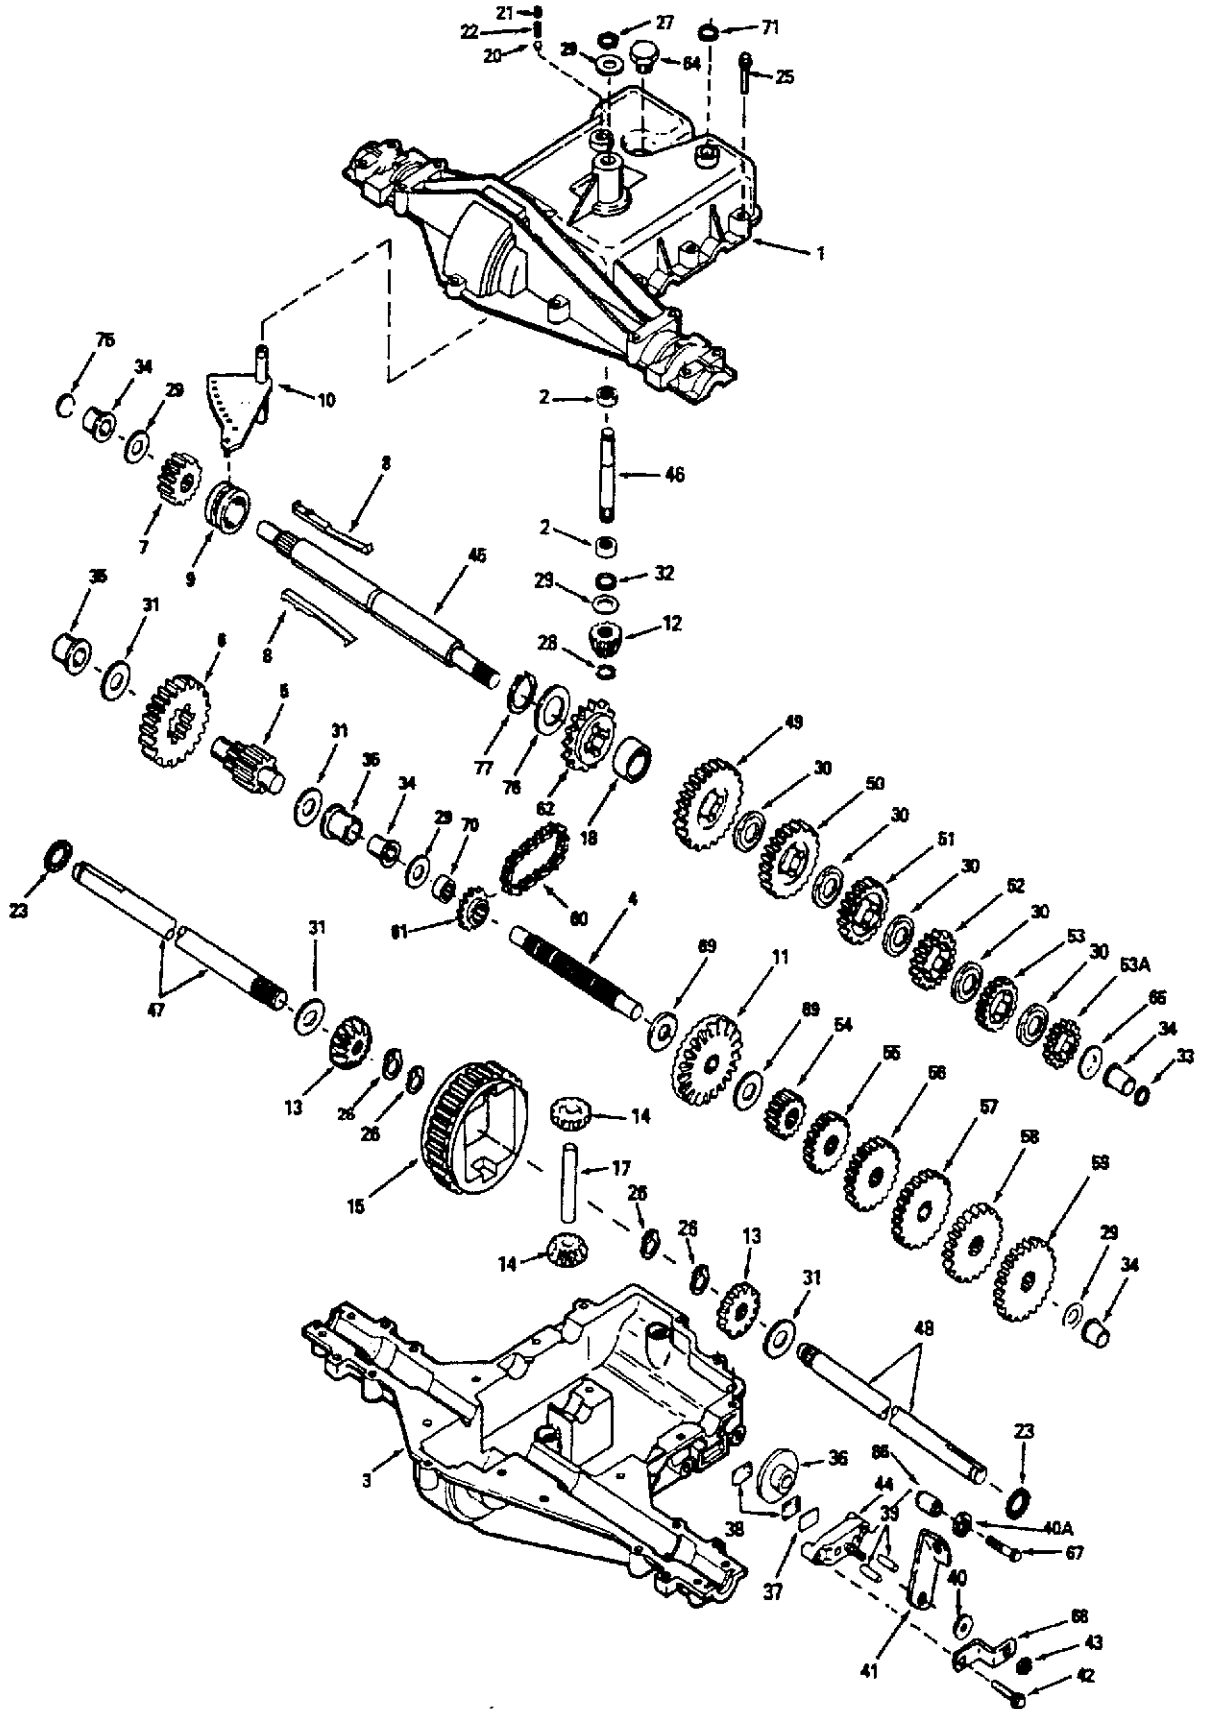

REPAIR PARTS **Varma Parts Call 606-678-9623 or 606-561-4983**
12.5 HP 38" RIDING LAWN TRACTOR - - MODEL NO. LT125

MOWER

KEY PART NO.	NO.	DESCRIPTION	KEY PART NO.	NO.	DESCRIPTION
1	532129365	Mower Asm.	51	532121719	Lever, Lift
2	873680500	Nut, Crownlock 5/16-18	52	532125631	Grip, Handle
3	872140506	Bolt, Carriage 5/16-18 x 3/4	53	532124526	Button, Plunger
4	532125074	Runner, LH	54	532122364	Plunger, Lever, Lift
5	532110485	Bearing, Ball, Mandrel	55	532124874	Spring Compression
6	532128774	Housing, Vented Mandrel	56	532121719	Rod Asm., Lever
7	532129895	Bearing, Ball	57	812000022	Ring, E
8	532133172	Shaft, Mandrel, Mower, Vented	58	819292016	Washer 29/32 x 1-1/4 x 16 Ga.
9	532127842	Blade, Mower, High Performance	59	532131288	Rod, Brake RH
10	532129962	Washer, Hard, Mower, Vented	60	532131289	Rod, Brake LH
11	810030600	Washer, Lock Hvy 3/8	61	876020312	Pin, Cotter 3/32 x 3/4
12	532850857	Bolt, Blade 3/8-24 x 1-1/4 Gr. 8	62	532133551	Rod, Pivot
13	532128961	Stripper, Mower, Vented	63	532133504	Rod, Clutch, Secondary
14	532106736	Shield, Deflector	64	872110614	Bolt, Carriage 3/8-16 x 1-3/4
15	532106735	Rod, Hinge	65	532133550	Rod, Clutch Primary
16	532105896	Bracket, Deflector, Mower	66	873350600	Nut, Hex Jam 3/8-16
17	532110452	Nut, Push	67	532133205	Trunnion 3/8-16
18	532106734	Spring, Deflector	68	532124788	Spring, Retainer
19	819111016	Washer 11/32 x 5/8 x 16 Ga.	69	532127498	Bushing
20	532105304	Cap, Sleeve	70	532128759	Spring
21	532128772	Runner, RH	71	532131813	Arm Asm., Clutch, Primary
22	819111216	Washer 11/32 x 3/4 x 16 Ga.	72	532132044	Knob
23	532078158	Bolt, Mandrel 5/16-18 x 1-1/4	73	532121748	Washer 25/32 x 1-5/8 x 16 Ga.
24	532124670	Retainer, Spring	74	812000029	Ring, Klip
25	874600636	Bolt, Carriage 3/8-16 x 2-1/4	75	532128903	Bolt, Shoulder
26	819131312	Washer 13/32 x 13/16 x 12 Ga.	76	532127845	Keeper, Spring
27	532127218	Link Asm., Front	77	532127847	Arm, Clutch, Secondary
28	873350800	Nut, Jam Hex 1/2-13 UNC	78	532131870	Spring, Return
29	532130171	Trunnion	79	532130840	Brake Asm., Mower, Vented
30	873680800	Nut, Crownlock 1/2-13 UNC	80	817490512	Screw, Hex Thdrol 5/16-18 x 3/4
31	532127224	Link, Lift, RH	81	812000037	Ring, Klip
32	532128763	Pin, Spring 5/16-3/4	82	532110807	Nut, Special
33	532133710	Arm, Suspension, Rear	83	819131016	Washer 13/32 x 5/8 x 16 Ga.
34	532127223	Link, Lift, LH	85	876020308	Pin, Cotter 3/32 x 1/2
35	873360700	Nut, Hex Jam ASF 7/16-20 UNF	86	532110729	Rod, Adjust, Lift
36	532110447	Trunnion, Lift	87	532121891	Knob, Adjust, Lift
37	873710700	Nut, Crownlock Jam 7/16-24 UNF	88	532124997	Key, Woodruff
38	532133840	Idler, Arm	89	532110810	Trunnion
39	532129963	Washer, Spacer, Mower, Vented	90	819151216	Washer 15/32 x 3/4 x 16 Ga.
40	532129206	Pulley, Mandrel, Single	91	532132264	Roller Nose
41	873050900	Nut, Flangelock 9/16	92	874760616	Bolt, Hex 3/8-16 x 1
42	532131494	Pulley, Idler, Flat	93	819171416	Washer 17/32 x 7/8 16 Ga.
43	532122052	Spacer, Retainer	94	532132275	Bracket Asm., Nose Roller R.H.
44	819131312	Washer 13/32 x 13/16 x 12 Ga.	95	532132274	Bracket Asm., Nose Roller L.H.
45	873680600	Nut, Crownlock 3/8-16	--	532132378	Deck, Complete
46	532131290	Belt	--	532130794	Mandrel Asm. (Includes Key No.'s 5, 7, 8, 10-12, 39 And 41)
47	532133502	Spacer, Arm Idler			
48	532133503	Stiffener, Arm Idler			
49	532131874	Shaft Asm., Lift			
50	823180606	Screw, Set, Hex Skt. 3/8-16 x 3/8			

subs to 145775

F 532132273

NOTE: All component dimensions given in U.S. inches.
1 inch = 25.4 mm

12.5 HP 38" RIDING LAWN TRACTOR - - MODEL NO. LT125

TRANSAXLE PEERLESS - - MODEL NO. 930-010