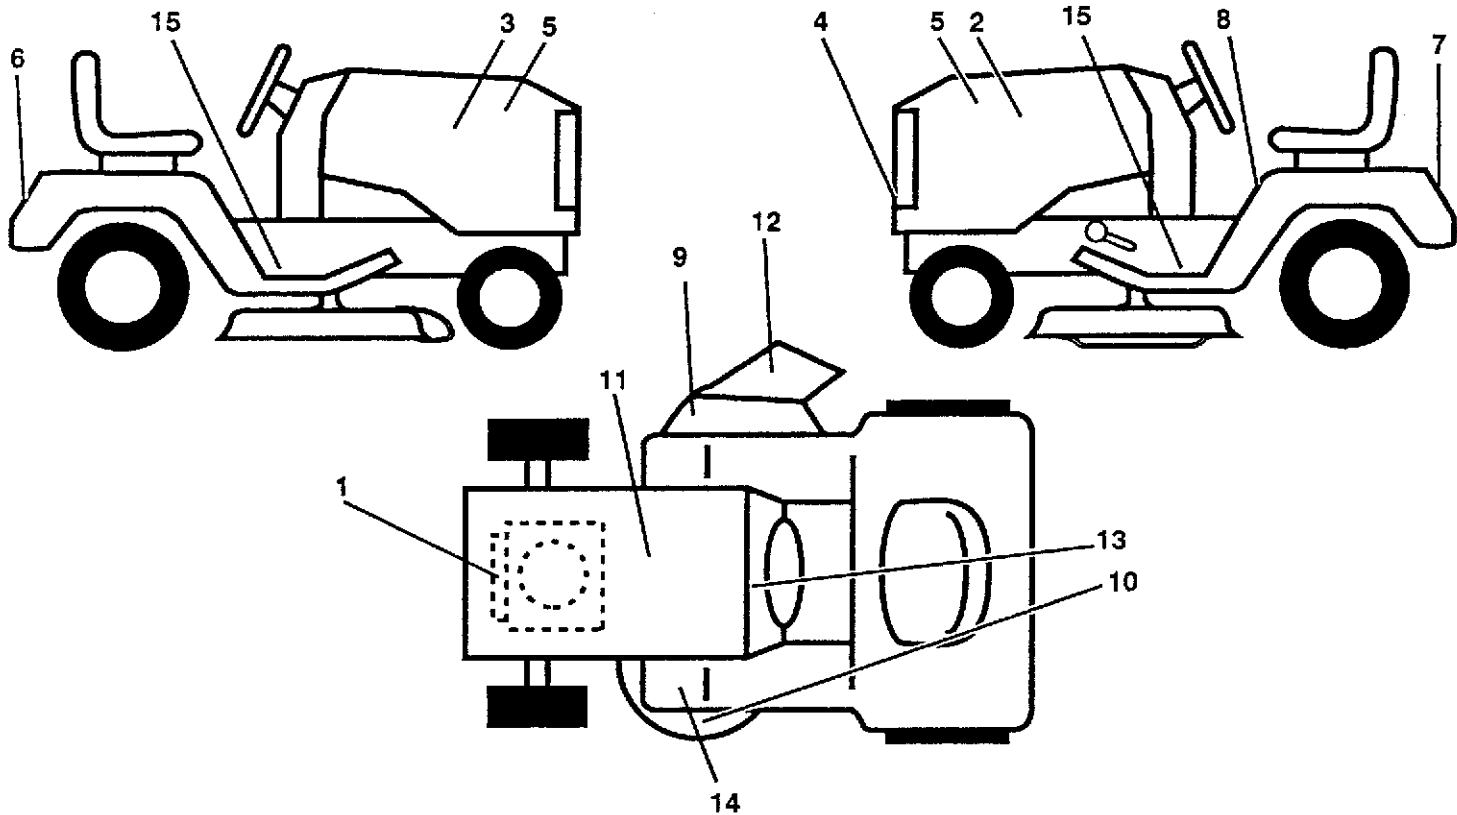

12.5 HP 38" RIDING LAWN TRACTOR - - MODEL NO. LT125

DECALS

KEY PART NO. NO.

DESCRIPTION

1	532129057	Decal, HP, Engine
2	532131591	Decal, Hood L.H.
3	532131590	Decal, Hood, R.H.
4	532125989	Decal, Logo, Grill
5	532126035	Decal, Speed, Side Panel
6	532131582	Decal, Logo, Fender
7	532125690	Decal, 100 DBA
--	532126187	Decal, Certification, (French/Dutch)
8	532120822	Decal, Caution, (English/French)
--	532126156	Decal, Instruction, Warning, (Swedish/Danish/Finnish/Norwegian)
--	532126348	Decal, Instruction, Warning, (Spanish/Italian)
9	532126191	Decal, Warning, Cut Finger, (Swedish/Danish/Finnish/Norwegian)
--	532126192	Decal, Warning, Cut Finger, (English/French/German/Dutch)
--	532126345	Decal, Warning, Cut Finger (Spanish/Italian)
10	532126195	Decal, Rotating Blades (Swedish/Danish/Finnish/Norwegian)

KEY PART NO. NO.

DESCRIPTION

10	532126196	Decal, Rotating Blades (English/French/German/Dutch)
10	532126346	Decal, Rotating Blades (Spanish/Italian)
11	532121549	Decal, Battery, Caution
12	532126193	Decal, Caution, Deflector (Swedish/Danish/Finnish/Norwegian)
--	532126194	Decal, Caution, Deflector (English/French/German/Dutch)
--	532126347	Decal, Caution, Deflector (Spanish/Italian)
--	532101539	Sheet, Instruction, Tractor, 15 Degree Slope, (English)
--	532101572	Sheet, Instruction, Tractor, 15 Degree Slope, (French)
--	532132359	Manual, Operator's, (European)
--	532132360	Manual, Operator's, (Scandinavian)
13	532109821	Decal, Operation/Instruction (English/French)
14	532101892	Decal, Clutch/Brake, (English/French)
15	532125946	Decal, Chassis

NOTE: All component dimensions given in U.S. inches. 1 inch = 25.4 mm