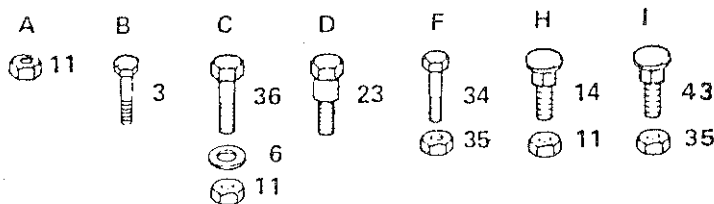

www.mymowerparts.com

For Husqvarna Parts Call 606-678-9623 or 606-561-4983

DRIVE GROUP

4A

DRIVE GROUP

KEY PART NO.	PART NO.	DESCRIPTION
1	532109070	Retainer Belt
2	532108236	Bracket- Switch
3	817021008	Screw-Tap. Hex Hd. 10-24 x 1/2
4	532105730	Keeper- Belt, Engine
4a	532121218	Keeper- Belt, Engine
5	532125907	V-Belt, Drive
6	819131312	Washer 13/32 x 13/16 x 12 Ga.
7	532105864	Bracket - Suspension
11	873680600	Nut - Crownlock 3/8-16
14	872140606	Bolt - Rd. Hd. Sq. Neck 3/8-16 x 3/4
15	819171516	Washer 17/32 x 15/16 x 16 Ga.
16	532121599	Arm Assembly - Suspension, L.H.
17	532009135	Retainer - Spring
18	532123674	Idler - Flat
19	873220800	Nut - Hex 1/2-13
20	532106308	Trunnion - Lift, Lower
22	532121598	Arm Assembly - Suspension, R.H.
23	532105848	Bolt - Shoulder 3/8-16
24	532109841	Pulley- Engine
25	532125005	Bolt - Hex 7/16-20 x 4
26	810040700	Washer- Lock 7/16
27	874760644	Bolt - Hex 3/8-16 x 2 - 3/4
28	532004470	Spacer
29	532106190	Clamp
30	532123770	Strap - Locator
31	532123662	Keeper - Belt, L. H.
32	532123663	Keeper - Belt, R. H.
33	532004921	Spring - Retainer
34	874760512	Bolt - Hex 5/16-18 x 3/4
35	873680500	Nut - Lock 5/16-18
36	874760616	Bolt - Hex 3/8-16 x 1
37	532108218	Clutch - Electric
38	873980600	Centerlock Flange Nut - 3/8-16
39	532126197	Washer - 15/32 x 1-3/8 x 1/4
40	532109169	Locator - Clutch
41	819382616	Washer
42	532110739	Spring Washer
43	872140506	Bolt Rd. Sq. Neck - 5/16-18 x 3/4