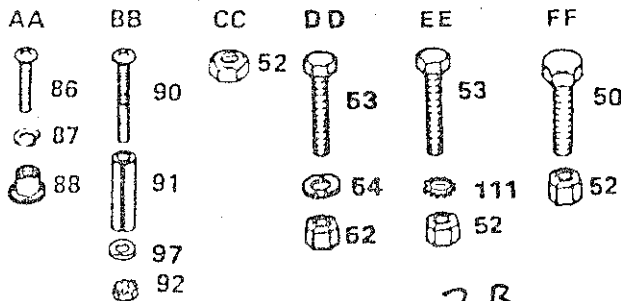

KEY NO.	PART NO.	DESCRIPTION	KEY NO.	PART NO.	DESCRIPTION
1	532120068	Adjustment Knob	57	817490612	Screw - Hex Washer Hd. Thd. Rolling 3/8 - 16 x 3/4 Type TT
2	532126035	Decal - Side Panel			Spacer
2a	532125586	Decal - Side Panel, RH	58	532121236	Screw - Hex Washer Hd. Thd. Rolling 5/16-18 x 3/4 Type TT
3	532124845	Panel - Side, L.H.	59	817490512	Bolt - Shoulder 1/4-20
4	532124721	Dash Plate			Stud 1/4 Turn
5	532124182	Dashboard	60	532124815	Nut - Crownlock 1/4 - 20
6	532124846	Dash Assembly - Lower	61	532105751	Bolt - Hex 3/8 - 16 x 1-1/4
7	532109821	Decal - Instruction	62	873680400	Nut - Keps 3/8-16
8	532110853	Bracket Assembly R.H.	63	874760620	Screw - Hex Washer Hd. Thd. Forming - 3/8 - 16 x 1/2 Type TT
9	532106965	Plate - Support, Battery	64	873510600	Pan - Seat
10	532124130	Support Assembly - Dash	65	817490608	Muffler Guard
11	532121251	Foam Strip			Retainer - 1/4 Turn
12	532124297	Decal - Hood, L.H.	66	532124849	Receptacle - 1/4 Turn
13	532106784	Strap Assembly - Hinge, Rear	67	532108885	Washer - Lock, 3/8
14	532104618	Strap Assembly - Hinge, Front	68	532105838	Screw - Hex Head Self Tapping, No. 10 - 16 x 1/2 Type B
15	532125007	Hood	69	532105839	Bolt-Hex 5/16-18 x 2 Gr 2
16	532104613	Bezel Assembly	70	810040600	Nut - Keps 5/16-18
17	532106395	Lens	72	817431008	Bracket Assembly - Fender
18	532110855	Support - Grill, L.H.			Screw - Mach. 5/16-18 x 3/4
19	532126689	Grill Assembly	73	874760532	Screw-Hex Washer Hd. 1/4-20 x 3/4
20	532105419	Strap - Grill	74	873510500	Decal - OPEI, Caution
21	532110854	Support - Grill, R.H.	75	532105509	Cover - Access
22	532124298	Decal - Hood, R.H.	76	874180512	Washer - 17/32 x 1-1/16 x 20 Ga.
23	532110852	Bracket Assembly L.H.	78	817190412	Washer 13/32 x 3/4 x 12 Ga.
24	532124847	Panel - Side, R.H.	79	532120822	Bolt - Carriage 3/8 - 16 x 3/4
25	532110828	Panel - Dash, R.H.	81	532121794	Pad - Footrest
26	532105464	Footrest - R.H.	82	819171720	Screw - Cross Recess Pan Hd. Machine 10-24 x 1/2
27	532121277	Chassis	83	819131212	Washer - Lock, No. 10
28	532121306	Drawbar	84	872140606	Nut - Weld
29	532121248	Bushing Snap	85	532121251	Latch - Hood
31	532124850	Panel - Dash, L.H.	86	874191008	Screw - Machine Cross Recess 10 - 24 x 1-1/4
32	532105465	Footrest - L.H.			Spacer - Split 10 x 3/4
33	532121144	Shoulder Bolt	87	810071000	Nut - Keps 10-24
34	873680500	Locknut - Gripco, 5/16-18	88	532125004	Strap Assembly - Fender
35	819151616	Washer 15/32 x 1 x 16 Ga.	89	532109808	Bracket - Pivot, Seat
36	532124848	Saddle	90	874981020	Bolt - Shoulder 5/16-18
37	811030400	Lock Washer 1/4 Int./Ext.	91	532007206	Nut - Push
38	532124720	Bushing - Steering	92	873731000	Washer 7/32 x 1/2 x 18 Ga.
40	532106202	Reflector - Tail light	93	532105511	Decal - V-Belt Drive, Schematic, Tractor
41	532124181	Spring - Compression	94	532105513	Baffle-Rear, Upper
42	532125584	Decal - Fender	95	532105529	Baffle-Rear, Lower
43	532124186	Seat	96	532105531	Decal - Strip
44	872170410	Bolt, Roundhead 1/4 - 20 x 11/4	97	819070818	Washer 13/32 x 1 x 14 Ga.
45	532124749	Fender	98	532109199	Grommet
46	532126677	Decal - Clutch/Brake	99	532109740	Screw - Hex Washer Hd., Thd. Rolling 3/8 - 16 x 1
47	532005479	Plug - Button	100	532108105	Washer - Lock 1/4
48	810090400	Washer - Lock 1/4	101	532121589	Grommet
49	873490400	Wing Nut 1/4 - 20	103	819131614	Screw - Slotted Pan Head, #10-32 x 1/2
50	874760612	Bolt - Hex 3/8 - 16 x 3/4	104	532124934	Nut - Keps, #10-32 UNF
51	819131312	Washer 13/32 x 13/16 x 12 Ga.	105	817490616	Clip - Insulated *
52	873680600	Nut - Crownlock 3/8 - 16	106	810040400	Bracket - Switch Mount
53	874760616	Bolt - Hex 3/8 - 16 x 1	107	532110436	
54	819131616	Washer 13/32 X 1 X 16 Ga.	108	532121251	
55	817211010	Screw - Hex Washer Hd. Tapping 10 - 16 x 5/8	109	811050400	
56	532104755	"J" Fastener	110	873490400	
			111	811050600	
			112	819091216	
			113	873220400	
			115	819111116	
			116	532005320	
			117	532124966	
			118	819111212	
			119	532121251	
			120	819111216	
			121	532121249	
			122	532121250	
			123	532123976	
			124	874641008	
			125	873951000	
			126	532004171	
			127	532121246