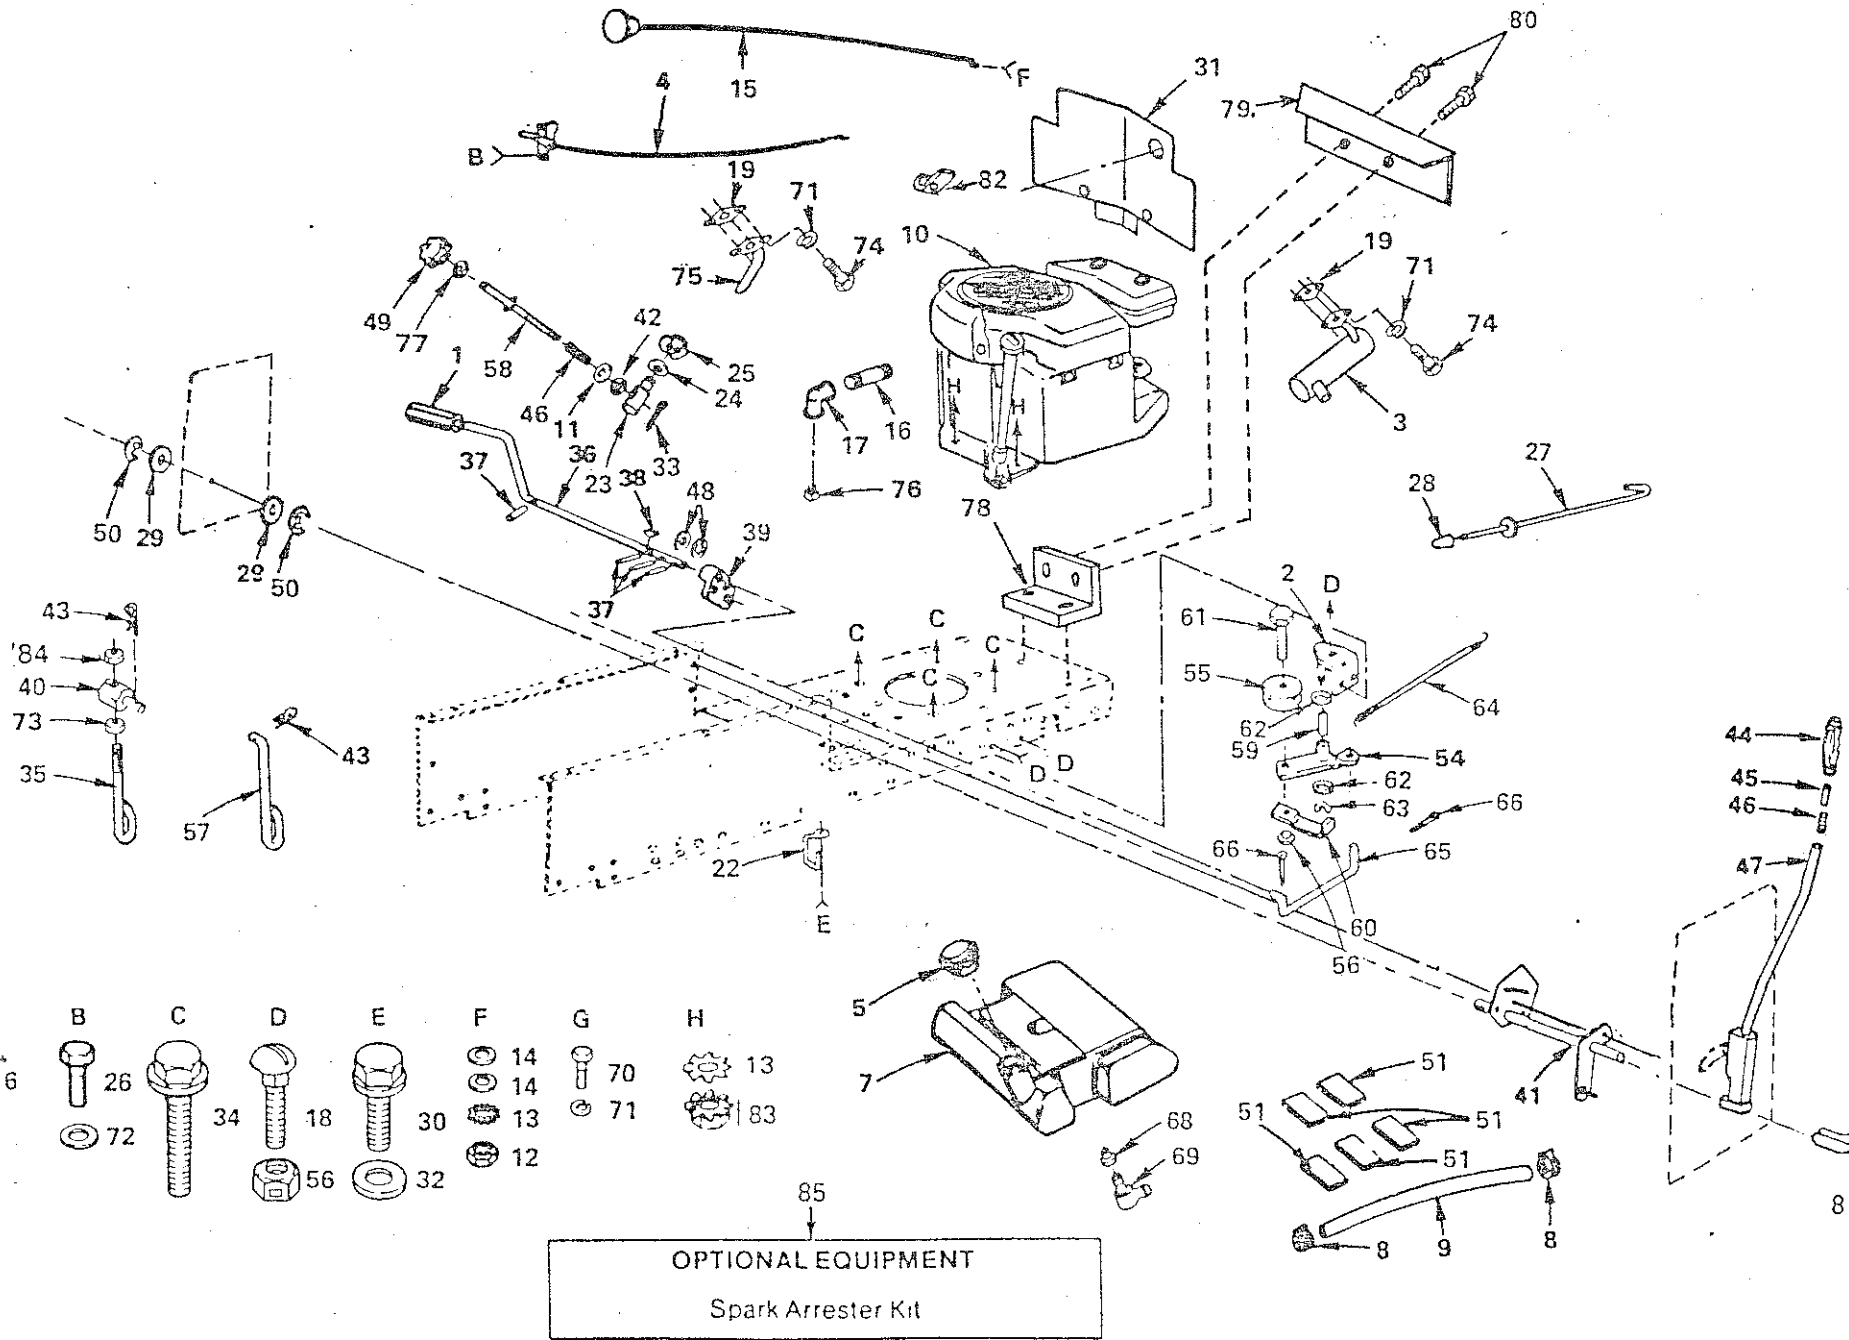

POWER & MECHANICAL CONTROLS GROUP

A	B	C	D	E	F	G	H
6	26	34	18	30	14	70	13
	72		56	32	14	71	83
					13		12

85
OPTIONAL EQUIPMENT
Spark Arrester Kit

For Husqvarna Parts Call 606-678-9623 or 606-561-4983

www.mymowerparts.com

POWER & MECHANICAL CONTROLS GROUP

KEY PART NO.	PART NO.	DESCRIPTION	KEY PART NO.	PART NO.	DESCRIPTION
1	532124872	Pedal Cover	44	532109413	Grip- Handle
2	532123102	Bracket Assembly - Clutch	45	532122364	Plunger- Lever, Hand
3	532125799	Muffler	45	532124526	Button - Plunger
4	532124055	Control, Throttle/Choke	46	532124874	Spring
5	532124462	Fuel-Cap Assembly	47	532121002	Lever Assembly, Hand Kit (Include Key No. 21)
6	817020806	Screw - Hex Hd. Thd. Cutting 8-32 x 3/8, Type T	48	819211616	Washer 21/32 x 1 x 16 Ga.
7	532106020	Tank-Fuel	49	532121891	Handle - Adjust, Lift
8	532123487	Hose Clamp	50	812000022	E-Ring
9	532005277	Fuel Line	51	532006431	Pad - Spacer
10	532400707	Engine 14 HP, Type No. 1211-01 <i>B & S</i>	54	532123789	Bellcrank Assembly
11	819131316	Washer 13/32 x 5/8 x 16 Ga.	55	532123766	Pulley - Idler
16	813280336	Std. Pipe Nipple	56	873680600	Locknut 3/8 - 16
17	813200300	90 Elbow 3/8 NPT	57	532110029	Link - Lift
18	872140606	Bolt Rd. Hd Sq. Neck 3/8 16 x 3/4	58	532110729	Rod-Adjust, Lift
19	532008545	Gasket, Muffler	59	532105706	Bearing
21	532121006	Rod Assembly - Lever	60	532123205	Retainer Belt
22	532104777	Retainer. Belt, Chassis, L.H.	61	874760624	Bolt - Hex 3/8 - 16 x 1-1/2
23	532110810	Trunnion - Stop, Depth	62	532110812	Washer- Hardened
24	819151216	Washer 15/32 x 3/4 x 16 Ga.	63	812000039	Ring- Klip
25	812000037	Klip Ring	64	532105709	Spring- Return, Clutch
26	817720410	Screw- Hex Washer Hd Thd. Cutting 1/4-20 x 1/2	65	532105710	Link- Clutch
27	532105844	Rod- Brake, Park	66	876020412	Pin- Cotter 1/8 x 3/4
28	532071673	Plunger Cap	68	532003645	Bushing
29	819292016	Washer 29/32 x 1 - 1/4 x 16 Ga	69	532008710	Stem-Tank, Fuel
30	817490612	Screw - Hex Washer Thd Rolling 3/8- 1 6 x 3/4	70	874780408	Bolt - Hex 1/4 - 20 x 1/2
31	532104917	Baffle . Vertical	71	810040400	Lockwasher 1/4
32	819131312	Washer 13/32 x 13/16 x 12 Ga.	73	873360700	Nut Hex Jam 7/16 - 20
33	876020308	Cotter Pin 3/32 x 1/2	74	874780412	Bolt - Hex 1/4 - 20 x 1/4
34	532125005	Screw - Hex Washer Hd. Thd. Rolling 3/8-16 x 1-1/4 Type TT	75	532100229	Tube Assembly - Exhaust
35	532110448	Lift Link - Adjustable	76	532091084	Plug - Oil Drain
36	532122424	Shaft Pedal Foot	77	873350600	Nut - Hex Jam 3/8 - 16
37	532001572	Roll Pin 3/16 x 1	78	532110013	Bracket - Heat Shield
39	532120183	Bearing, Nylon	79	532110012	Heat Shield
40	532110447	Trunnion, Lift	80	817490508	Bolt - Hex Thread Cutting 5/16 - 18 x 1/2
41	532124516	Shaft Assembly- Lift	81	874780624	Bolt, Hex Hd. 3/8 - 16 x 1-1/2
42	532110807	Nut - Hex Special	82	532005320	Clip, Insulated
43	532124670	Retainer Spring	83	873510600	Nut, Keps 3/8 - 16
			84	873710700	Nut, Crownlock 7/16-20
			85	532124803	Spark Arrestor Kit

www.mymowerparts.com

For Husqvarna Parts Call 606-678-9623 or 606-561-4983