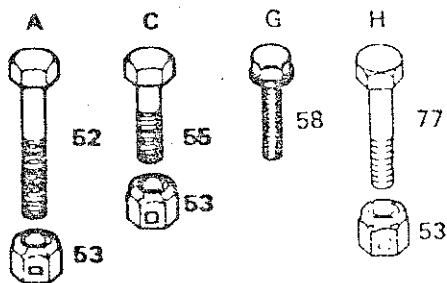

KEY NO.	PART NO.	DESCRIPTION	KEY NO.	PART NO.	DESCRIPTION
1	532106108	Rim Assembly 8" Rear	24	532110422	Spring - Brake Return
2	532106268	Tire 18 x 9.50 - 8 (Tubeless)	25	532124996	Clip
2A	532124926	Tube - Tire (not furnished with Tractor)	30	532105842	Strap - Torque
3	532109502	Spacer - Split	32	532109167	Bracket - Transaxle
4	532123583	Key - Square 3/16 x 2	34	812000028	Ring - Klip
5	532109978	Transaxle - 6 Speed, Model No.4150-61	35	532121749	Washer - 25/32 x 1-1/4 x 16 Ga. (2 to 4 as required)
8	532121274	Knob - Control	36	532125096	Woodruff Key - 3/16 x 34
9	876020412	Cotter Pin - 1/8 x 3/4	87	532123666	Pulley -Transaxle
10	532108843	Plate - Rod, Shift	38	532059192	Cap - Valve
11	532124379	Rod - Shifter	39	532065139	Stem - Valve
12	532105700	Spring - Torsion	41	812000001	E-Ring
13	819151216	Washer 15/32 x 3/4 x 16 Ga.	52	874760644	Bolt - Hex 3/8-16 x 2-3/4
14	876020416	Pin, Cotter 1/8 x 1	53	873680600	Nut - Lock 3/8-16
15	532106362	Washer - Shift Plate	55	874760612	Bolt- Hex 3/8 - 16 x 3/4
16	819091210	Washer 9/32 x 3/4 x 10 Ga.	58	817490512	Screw Hex Washer Hd. Thd Forming, Type TT 5/16 18 UNC x 3/4
17	871040412	Bolt - Hex 1/4- 28 x 3/4, Gr.8	74	532124578	Cap - Hub, Rear
18	810040400	Washer - Lock 1/4	75	873680600	Nut- Centerlock 3/8-16
20	532106888	Spring- Rod, Brake	76	532121748	Washer 25/32 x 1-5/8 x 16 Ga.
21	532110437	Rod - Brake	77	874760616	Bolt - Hex 3/8-16 x 1
22	819131316	Washer 13/32 x 13/16 x 16 Ga	78	873350600	Nut - Hex Jam, 3/8 - 16
23	532106157	Plate - Strap, Torque			

www.mytractorparts.com

For Husqvarna Parts Call 606-678-9623 or 606-561-4983