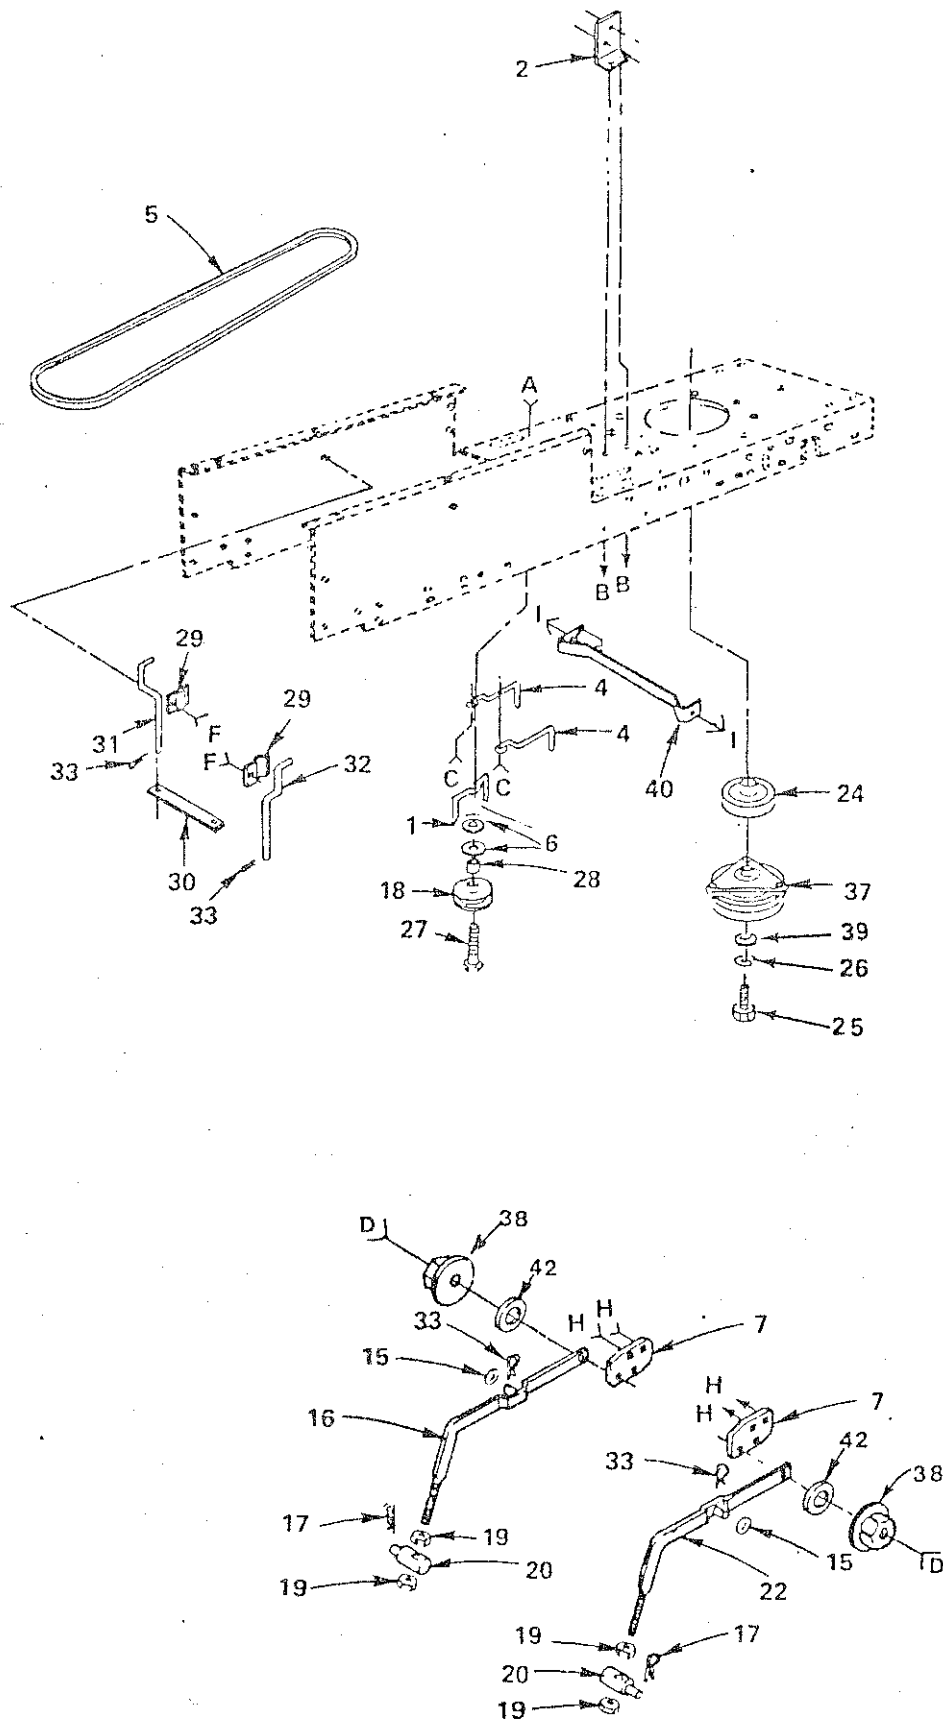

www.mymowerparts.com

For Husqvarna Parts Call 606-678-9623 or 606-561-4983

DRIVE GROUP

4A

DRIVE GROUP

KEY PART NO.	PART NO.	DESCRIPTION
1	532109070	Retainer Belt
2	532108236	Bracket- Switch
3	817021008	Screw-Tap. Hex Hd. 10-24 x 1/2
4	532105730	Keeper- Belt, Engine
4a	532121218	Keeper- Belt, Engine
5	532125907	V-Belt, Drive
6	819131312	Washer 13/32 x 13/16 x 12 Ga.
7	532105864	Bracket - Suspension
11	873680600	Nut - Crownlock 3/8-16
14	872140606	Bolt - Rd. Hd. Sq. Neck 3/8-16 x 3/4
15	819171516	Washer 17/32 x 15/16 x 16 Ga.
16	532121599	Arm Assembly - Suspension, L.H.
17	532009135	Retainer - Spring
18	532123674	Idler - Flat
19	873220800	Nut - Hex 1/2-13
20	532106308	Trunnion - Lift, Lower
22	532121598	Arm Assembly - Suspension, R.H.
23	532105848	Bolt - Shoulder 3/8-16
24	532109841	Pulley- Engine
25	532125005	Bolt - Hex 7/16-20 x 4
26	810040700	Washer- Lock 7/16
27	874760644	Bolt - Hex 3/8-16 x 2 - 3/4
28	532004470	Spacer
29	532106190	Clamp
30	532123770	Strap - Locator
31	532123662	Keeper - Belt, L. H.
32	532123663	Keeper - Belt, R. H.
33	532004921	Spring - Retainer
34	874760512	Bolt - Hex 5/16-18 x 3/4
35	873680500	Nut - Lock 5/16-18
36	874760616	Bolt - Hex 3/8-16 x 1
37	532108218	Clutch - Electric
38	873980600	Centerlock Flange Nut - 3/8-16
39	532126197	Washer - 15/32 x 1-3/8 x 1/4
40	532109169	Locator - Clutch
41	819382616	Washer
42	532110739	Spring Washer
43	872140506	Bolt Rd. Sq. Neck - 5/16-18 x 3/4