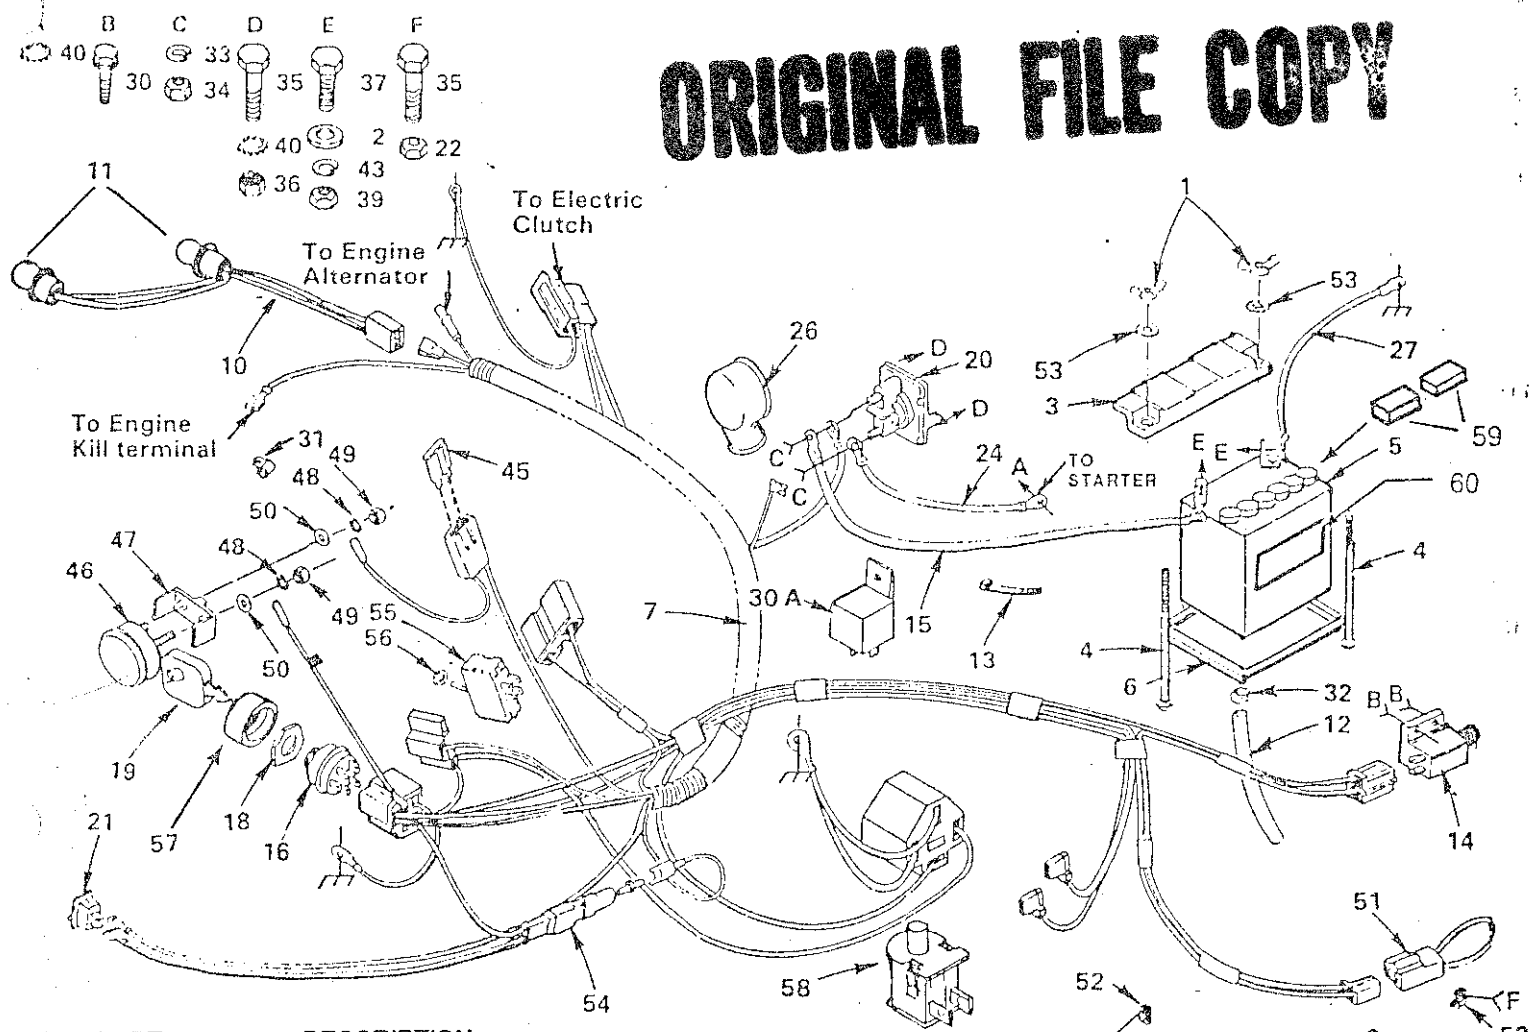

ORIGINAL FILE COPY

ELECTRICAL

KEY NO.	PART NO.	DESCRIPTION
1	532123198	Wing Nut 1/4-20
2	819091016	Washer 9/32 x 5/8 x 16 Ga
3	532102476	Guard-Terminal
4	872240460	Battery Bolt (Bolt-Carriage, Rd. Hd. Sq. Neck 1/4 20 x 7-1/21)
5	532121537	Battery
6	532124886	Battery Tray
7	532123827	Harness - Ignition (includes item 30 A)
10	532110859	Harness-Light Socket
11	532124893	Bulb-Light
12	532100541	Tube-Battery Tray
13	532124756	Cable Tie
14	532104445	Switch - Interlock - Clutch
15	532124503	Cable-Battery (Battery to Solenoid)
16	532102972	Ignition Switch
18	532109788	Nut - Ignition
19	532122147	Key
20	532109081	Solenoid
21	532110712	Switch-Light
22	873680400	Nut - Crownlock 1/4-20
24	532124780	Cable - Battery (Solenoid to Starter)
26	532124783	Terminal Cover (For Solenoid)
27	532124770	Cable-Battery (Battery to Ground)
30	817021008	Screw-Tap. Hex Hd. No. 10-24 UNC
30A	532109748	Relay
31	532124996	Clip-Fuel Line

KEY NO.	PART NO.	DESCRIPTION
32	532109596	Clamp-Hose
33	810090400	Lockwasher 1/4
34	873350400	Nut-Hex Jam 1/4-20
35	874780408	Bolt-Hex 1/4-20 x 1/2 Gr. 5
36	873510400	Nut - Keps, Hex 1/4-20
37	874760412	Bolt-Hex 1/4-20 x 3/4
39	873220400	Nut-Hex 1/4-20
40	811050400	Washer-Lock 1/4 Ext. Tooth
43	810040400	Lockwasher 1/4
45	532108824	Fuse-30 Amp.
46	532124900	Ammeter
47	532124901	Bracket-Ammeter
48	810101000	Lockwasher No. 10
49	873911000	Nut
50	819070818	Washer 7/32 x 1/2 x 18 Ga.
51	532102501	Loop-Wire Tiller Attachment
52	532124995	Clip - Insulated
53	811030400	Lockwasher - Int/Ext. Tooth, 1/4
54	532106315	Diode Assembly
55	532126016	Switch PTO
56	532124932	Nut-Hex
57	532109787	Bezel, Ignition
58	532121305	Switch, Plunger
59	532121264	Caps, Battery Set
60	532121549	Decal - Battery