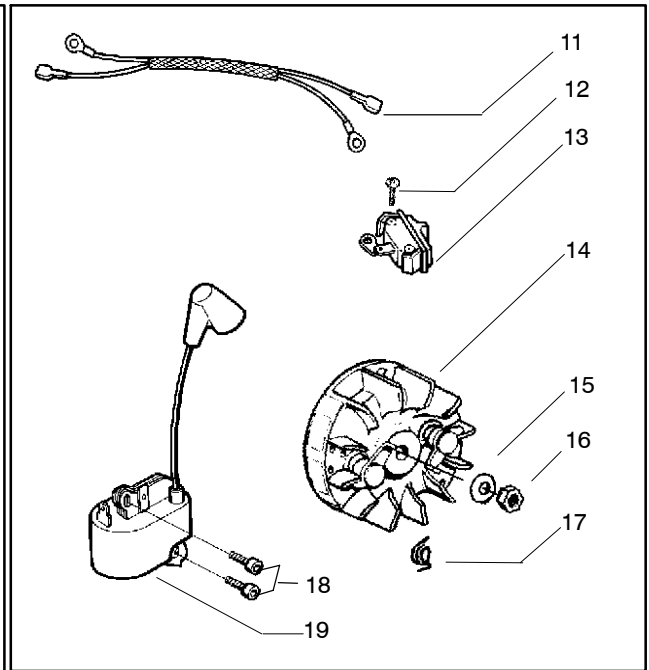

PARTS LIST NO. 106-232761		Husqvarna® PARTS LIST	MODEL(s) 136 & 141
DATE 12/10/03	REPLACES 106-232761-6/11/03	Note: Illustration may differ from actual model due to design changes	PAGE NO. 4

Ref.	Part No.	Description	Ref.	Part No.	Description	Ref.	Part No.	Description
1	530038491	Starter Handle	12	530015896	Screw	25	530014497	Assy. Fuel Pickup
2	530069232	Rope Kit	13	503717901	Ignition Switch	26	530069587	Kit - Throttle Trigger
3	530015920	Screw	14	530039147	Assy. Flywheel (incl.16)	27	530015805	Screw
4	530016080	Screw	15	530015127	Flywheel Washer	28	530014381	Assy. Spike
5	530069313	Starter-Pulley Kit	16	530016071	Nut	29	530015940	Screw
6	530015891	Recoil Spring	17	530023817	Spring -Starter Dog	30	530029870	Isolator
7	530047599	Fan Housing Assembly	18	530015895	Screw	31	530052446	Assy. - Tank/Handle
8	530015892	Screw	19	530039143	Module - Ignition	32	530015843	Screw
9	530015893	Screw	20	530029869	Wire - Throttle	33	530049876	Handle-Front
10	---	Decal -Model	21	530029863	Cap - Wire	34	530052439	Isolator - Limiter
	530053459	136	22	530029860	Pin	35	530029984	Isolator Bumper
	530053460	141	23	530029861	Spring	36	530026119	Valve - Check
11	530403257	Leadwire Harness Ass'y.	24	530069247	Kit - Fuel line	37	530038264	Plug - Vent
						38	530071266	Kit-Fuel Cap-Assy

✓ = NEW PART NUMBER FOR THIS IPL   * = REFER TO THE SERVICE REFERENCE INDICATED FOR MORE INFORMATION. (LOCATED AT END OF IPL)
● = THESE PARTS ARE ILLUSTRATED FOR CLARITY. ORDER COMPLETE ASSEMBLY.