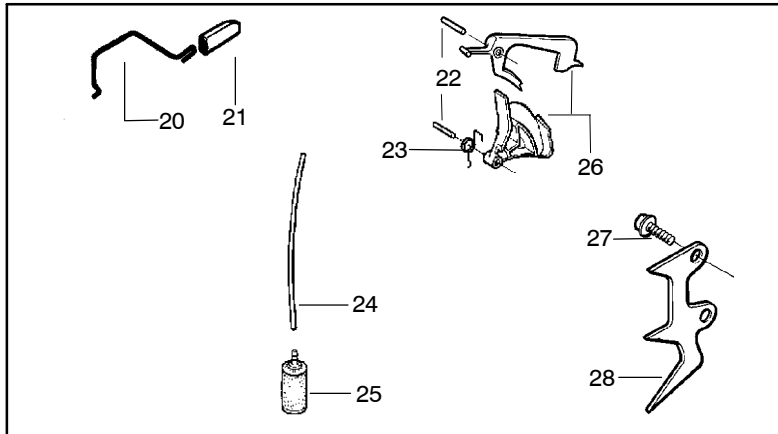

PARTS LIST NO. 106-232761		Husqvarna® PARTS LIST	MODEL(s) 136 & 141
DATE 12/10/03	REPLACES 106-232761-6/11/03	Note: Illustration may differ from actual model due to design changes	PAGE NO. 4

Ref.	Part No.	Description	Ref.	Part No.	Description	Ref.	Part No.	Description
1	530038491	Starter Handle	12	530015896	Screw	25	530014497	Assy. Fuel Pickup
2	530069232	Rope Kit	13	503717901	Ignition Switch	26	530069587	Kit - Throttle Trigger
3	530015920	Screw	14	530039147	Assy. Flywheel (incl.16)	27	530015805	Screw
4	530016080	Screw	15	530015127	Flywheel Washer	28	530014381	Assy. Spike
5	530069313	Starter-Pulley Kit	16	530016071	Nut	29	530015940	Screw
6	530015891	Recoil Spring	17	530023817	Spring -Starter Dog	30	530029870	Isolator
7	530047599	Fan Housing Assembly	18	530015895	Screw	31	530052446	Assy. - Tank/Handle
8	530015892	Screw	19	530039143	Module - Ignition	32	530015843	Screw
9	530015893	Screw	20	530029869	Wire - Throttle	33	530049876	Handle-Front
10	---	Decal -Model	21	530029863	Cap - Wire	34	530052439	Isolator - Limiter
	530053459	136	22	530029860	Pin	35	530029984	Isolator Bumper
	530053460	141	23	530029861	Spring	36	530026119	Valve - Check
11	530403257	Leadwire Harness Ass'y.	24	530069247	Kit - Fuel line	37	530038264	Plug - Vent
						38	530071266	Kit-Fuel Cap-Assy

✓ = NEW PART NUMBER FOR THIS IPL   * = REFER TO THE SERVICE REFERENCE INDICATED FOR MORE INFORMATION. (LOCATED AT END OF IPL)
● = THESE PARTS ARE ILLUSTRATED FOR CLARITY. ORDER COMPLETE ASSEMBLY.