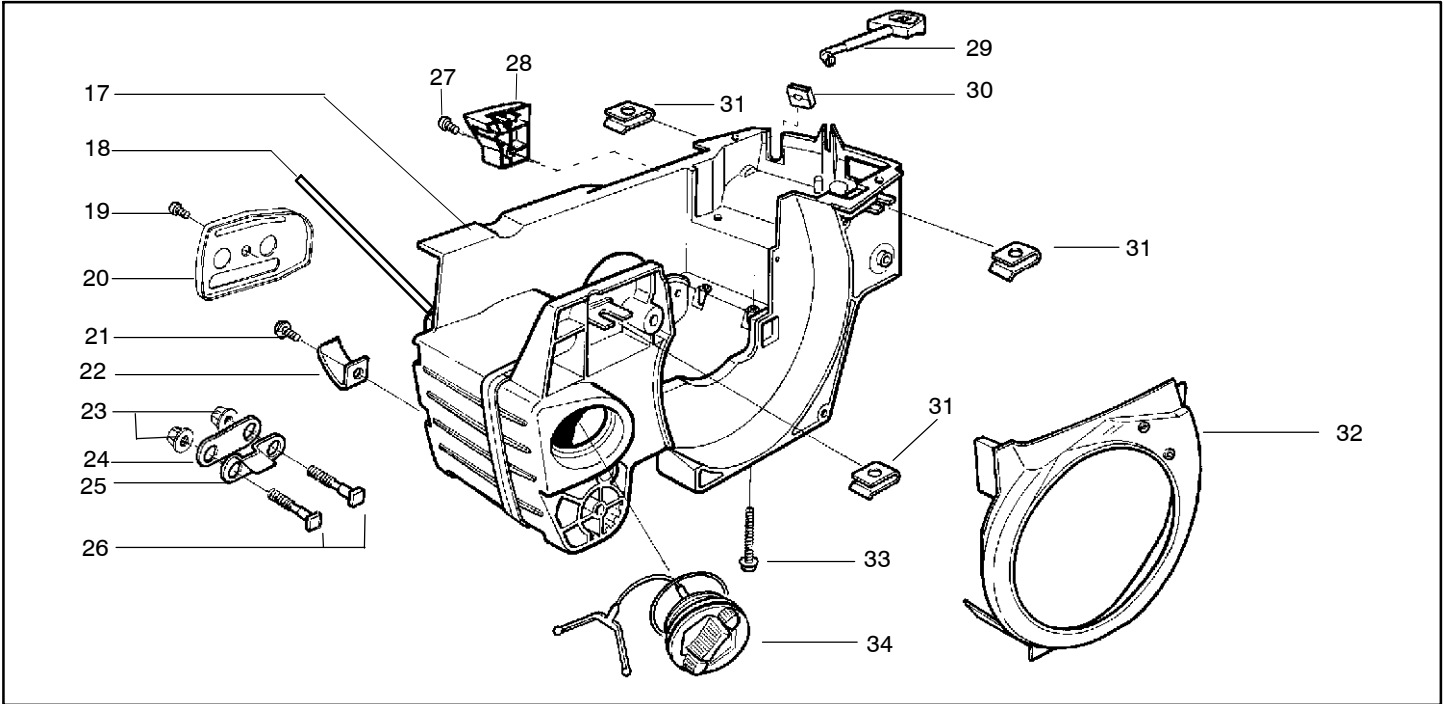

✓ = NEW PART NUMBER FOR THIS IPL * = REFER TO THE SERVICE REFERENCE INDICATED FOR MORE INFORMATION. (LOCATED AT END OF IPL)
 ● = THESE PARTS ARE ILLUSTRATED FOR CLARITY. ORDER COMPLETE ASSEMBLY.

PARTS LIST NO. 106-232761		Husqvarna® PARTS LIST	MODEL(s) 136 & 141
DATE 12/10/03	REPLACES 106-232761-6/11/03		PAGE NO. 2
Note: Illustration may differ from actual model due to design changes			

Ref.	Part No.	Description	Ref.	Part No.	Description
1	530014949	Clutch Assembly (incl. 2)	18	530052440	Tube-Oil Vent
2	530094188	Spring - Clutch	19	530015896	Screw (optional)
3	530015611	Clutch Washer	20	530047855	Bar Plate
4	530047061	Clutch Drum with Bearing Assy. (3/8x6 spur)	21	530015878	Screw
5	530069316	Drum, Adapt. & Bearing Kit (incl. 6 & 7)	22	530029850	Chain Catcher
6	530032119	Clutch Bearing	23	530015917	Nut
7	530028650	Rim-Floating (.325)	24	530019228	Gasket
8	530015907	Thrust Washer	25	530036043	Bar Stud Plate
9	530015896	Screw	26	530015877	Bar Bolt
10	530029835	Oil Pump Housing	27	530015893	Screw
11	530029838	Plunger & Gear Assembly	28	530052428	Cover
12	530029833	Oil Pump Worm	29	530029831	Choke Lever
13	530019174	Oil Seal	30	530029830	Grommet
14	530029834	Oil Pump Barrel	31	530015922	Type "U" Speed Nut
15	530014776	Oil Pick-Up and Screen Assembly	32	530029800	Baffle Plate
16	530014410	Oil Pump Assembly (Includes 10,11 & 14)	33	530016037	Screw
17	530069942	Kit - Chassis Ass'y.	34	501765602	Assy.- Oil Tank Cap