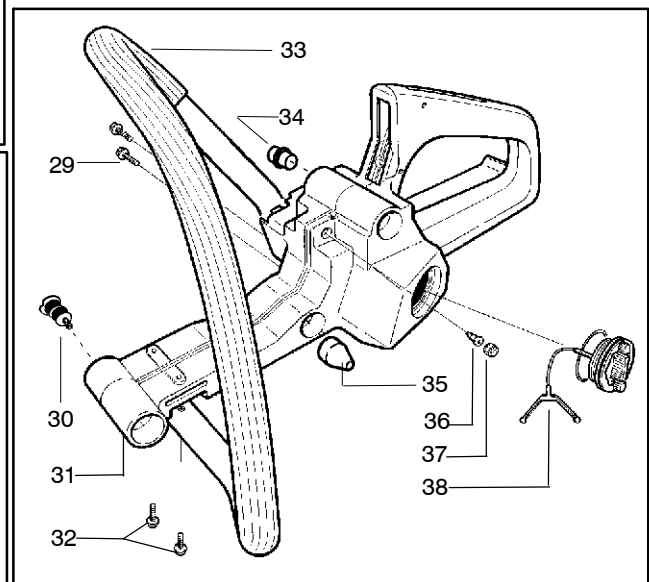

PARTS LIST NO. 106-232761		Husqvarna® PARTS LIST	MODEL(s) 136 & 141
DATE 12/10/03	REPLACES 106-232761-6/11/03	Note: Illustration may differ from actual model due to design changes	PAGE NO. 4

Ref.	Part No.	Description	Ref.	Part No.	Description	Ref.	Part No.	Description
1	530038491	Starter Handle	12	530015896	Screw	25	530014497	Assy. Fuel Pickup
2	530069232	Rope Kit	13	503717901	Ignition Switch	26	530069587	Kit - Throttle Trigger
3	530015920	Screw	14	530039147	Assy. Flywheel (incl.16)	27	530015805	Screw
4	530016080	Screw	15	530015127	Flywheel Washer	28	530014381	Assy. Spike
5	530069313	Starter-Pulley Kit	16	530016071	Nut	29	530015940	Screw
6	530015891	Recoil Spring	17	530023817	Spring -Starter Dog	30	530029870	Isolator
7	530047599	Fan Housing Assembly	18	530015895	Screw	31	530052446	Assy. - Tank/Handle
8	530015892	Screw	19	530039143	Module - Ignition	32	530015843	Screw
9	530015893	Screw	20	530029869	Wire - Throttle	33	530049876	Handle-Front
10	---	Decal -Model	21	530029863	Cap - Wire	34	530052439	Isolator - Limiter
	530053459	136	22	530029860	Pin	35	530029984	Isolator Bumper
	530053460	141	23	530029861	Spring	36	530026119	Valve - Check
11	530403257	Leadwire Harness Ass'y.	24	530069247	Kit - Fuel line	37	530038264	Plug - Vent
						38	530071266	Kit-Fuel Cap-Assy

✓ = NEW PART NUMBER FOR THIS IPL   * = REFER TO THE SERVICE REFERENCE INDICATED FOR MORE INFORMATION. (LOCATED AT END OF IPL)
● = THESE PARTS ARE ILLUSTRATED FOR CLARITY. ORDER COMPLETE ASSEMBLY.