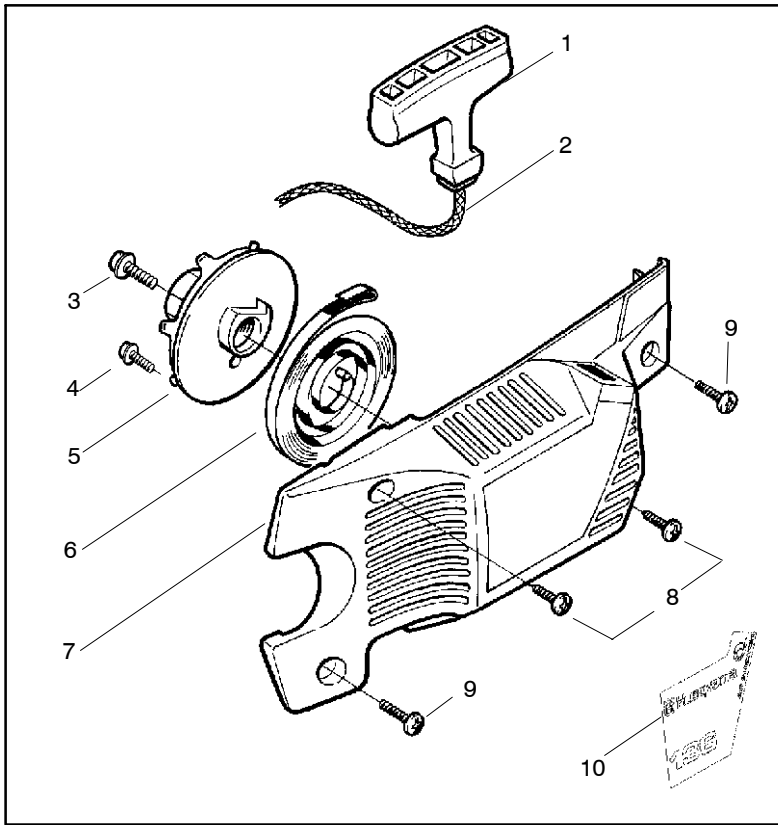

PARTS LIST NO. 106-232761		Husqvarna® PARTS LIST	MODEL(s) 136 & 141
DATE 12/10/03	REPLACES 106-232761-6/11/03	Note: Illustration may differ from actual model due to design changes	PAGE NO. 4

Ref.	Part No.	Description	Ref.	Part No.	Description	Ref.	Part No.	Description
1	530038491	Starter Handle	12	530015896	Screw	25	530014497	Assy. Fuel Pickup
2	530069232	Rope Kit	13	503717901	Ignition Switch	26	530069587	Kit - Throttle Trigger
3	530015920	Screw	14	530039147	Assy. Flywheel (incl.16)	27	530015805	Screw
4	530016080	Screw	15	530015127	Flywheel Washer	28	530014381	Assy. Spike
5	530069313	Starter-Pulley Kit	16	530016071	Nut	29	530015940	Screw
6	530015891	Recoil Spring	17	530023817	Spring -Starter Dog	30	530029870	Isolator
7	530047599	Fan Housing Assembly	18	530015895	Screw	31	530052446	Assy. - Tank/Handle
8	530015892	Screw	19	530039143	Module - Ignition	32	530015843	Screw
9	530015893	Screw	20	530029869	Wire - Throttle	33	530049876	Handle-Front
10	---	Decal -Model	21	530029863	Cap - Wire	34	530052439	Isolator - Limiter
	530053459	136	22	530029860	Pin	35	530029984	Isolator Bumper
	530053460	141	23	530029861	Spring	36	530026119	Valve - Check
11	530403257	Leadwire Harness Ass'y.	24	530069247	Kit - Fuel line	37	530038264	Plug - Vent
						38	530071266	Kit-Fuel Cap-Assy

✓ = NEW PART NUMBER FOR THIS IPL   * = REFER TO THE SERVICE REFERENCE INDICATED FOR MORE INFORMATION. (LOCATED AT END OF IPL)
● = THESE PARTS ARE ILLUSTRATED FOR CLARITY. ORDER COMPLETE ASSEMBLY.