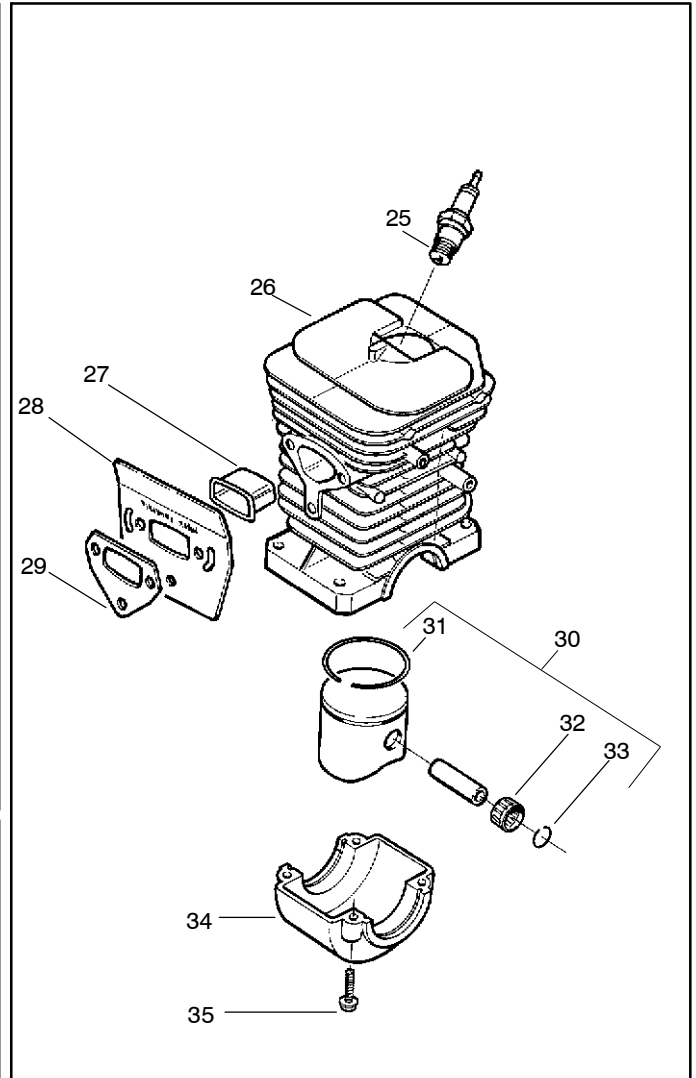

PARTS LIST NO. 106-232761		Husqvarna® PARTS LIST	MODEL(s) 136 & 141
DATE 12/10/03	REPLACES 106-232761-6/11/03	Note: Illustration may differ from actual model due to design changes	PAGE NO. 1

Ref.	Part No.	Description	Ref.	Part No.	Description
1	530071348	Actuating Lever	27	530037652	Heat Insulator
2	530029879	Pivot Pin	28	530037640	Muffler-Plate
3	530015915	Pin-Link	29	530019205	Muffler Gasket
4	530015911	Screw	30	-	Piston Kit (Includes pin and 31,32,33)
5	530054741	Front Link Ass'y.		530069944	(136)
6	530016237	Chain Brake Spring		530069454	(141)
7	530038593	Retainer	31	-	Piston Ring
8	530016384	Screw		530029805	(136)
9	530056531	Journal-Right		530029982	(141)
10	530029881	Journal-Left	32	530032117	Piston Pin Bearing
11	530015910	Handguard Spring	33	530015697	Piston Pin Retainer
12	530015913	Pin-Spring	34	*****	Cap-Crankcase
13	530052232	Brake Band	35	530015897	Screw
14	530054802	Chain Brake Assembly		Not Shown	
15	530029878	Position Spring		-	Operator Manual
16	530049483	Clutch Cover		530163874	U.S./Canada/Mexico
17	530015917	Nut-Bar		530163872	European I
18	530015826	Bar Adjusting Pin		530163873	European II
19	530038593	Retainer		530163871	Scan.
20	530016110	Screw-Bar Adjusting		530164305	Japan
21	530053035	Chain Brake Spring Cover		530031135	Scrench
22	530015911	Screw		530031136	Worm Gear Puller
23	530016154	Screw		530031112	Clutch Ass'y. Tool
24	530047609	Cylinder Shield Ass'y.		530047941	Kickback Decal
25	952030150	Spark Plug (RCJ-7Y)		530037912	Scabbard
26	---	Kit-Cylinder (incl.#34)			
	*****	(136)			
	*****	(141)			

✓ = NEW PART NUMBER FOR THIS IPL   * = REFER TO THE SERVICE REFERENCE INDICATED FOR MORE INFORMATION. (LOCATED AT END OF IPL)
● = THESE PARTS ARE ILLUSTRATED FOR CLARITY. ORDER COMPLETE ASSEMBLY.