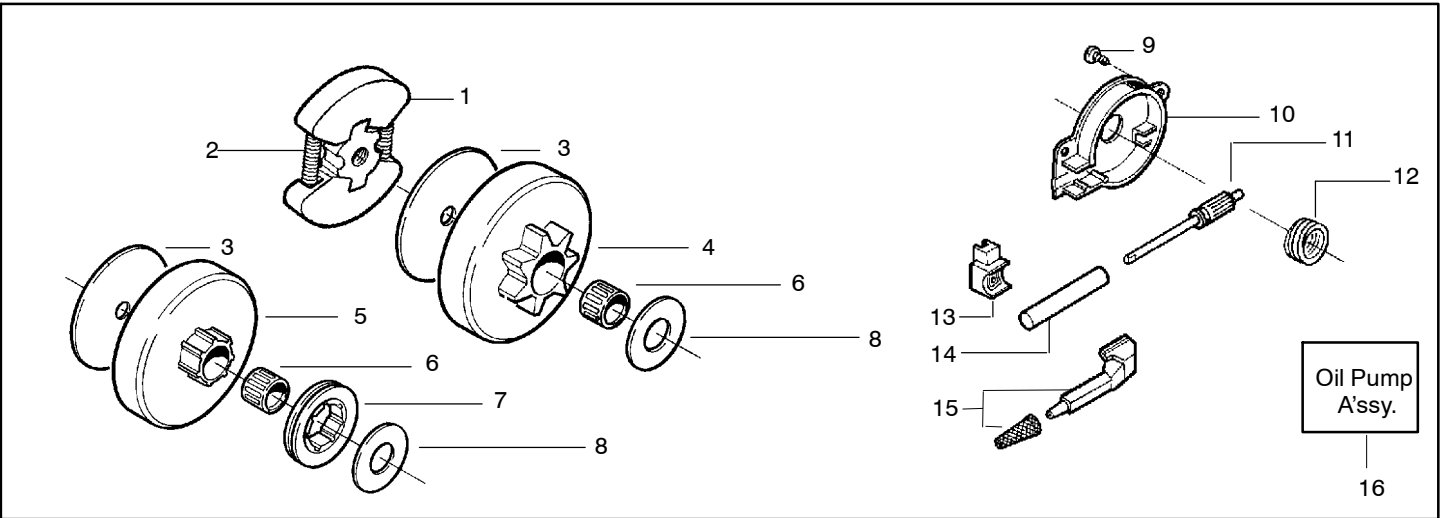

Ref.	Part No.	Description	Ref.	Part No.	Description
1	530014949	Clutch Assembly (incl. 2)	18	530052440	Tube-Oil Vent
2	530094188	Spring - Clutch	19	530015896	Screw (optional)
3	530015611	Clutch Washer	20	530047855	Bar Plate
4	530047061	Clutch Drum with Bearing Assy. (3/8x6 spur)	21	530015878	Screw
5	530069316	Drum, Adapt. & Bearing Kit (incl. 6 & 7)	22	530029850	Chain Catcher
6	530032119	Clutch Bearing	23	530015917	Nut
7	530028650	Rim-Floating (.325)	24	530019228	Gasket
8	530015907	Thrust Washer	25	530036043	Bar Stud Plate
9	530015896	Screw	26	530015877	Bar Bolt
10	530029835	Oil Pump Housing	27	530015893	Screw
11	530029838	Plunger & Gear Assembly	28	530052428	Cover
12	530029833	Oil Pump Worm	29	530029831	Choke Lever
13	530019174	Oil Seal	30	530029830	Grommet
14	530029834	Oil Pump Barrel	31	530015922	Type "U" Speed Nut
15	530014776	Oil Pick-Up and Screen Assembly	32	530029800	Baffle Plate
16	530014410	Oil Pump Assembly (Includes 10,11 & 14)	33	530016037	Screw
17	530069942	Kit - Chassis Ass'y.	34	501765602	Assy.- Oil Tank Cap

TWO PIECE STYLE

Part No.	Description
---	Assy - Cylinder (incls. cap)
530069417	136
530069414	141
530019170	Seal
530016147	Bearing

ONE PIECE STYLE

Part No.	Description
---	Assy - Cylinder (incls. cap)
530069940	136
530069941	141
530049794	Cap - Crankcase
530056363	Assy - Bearing & Seal