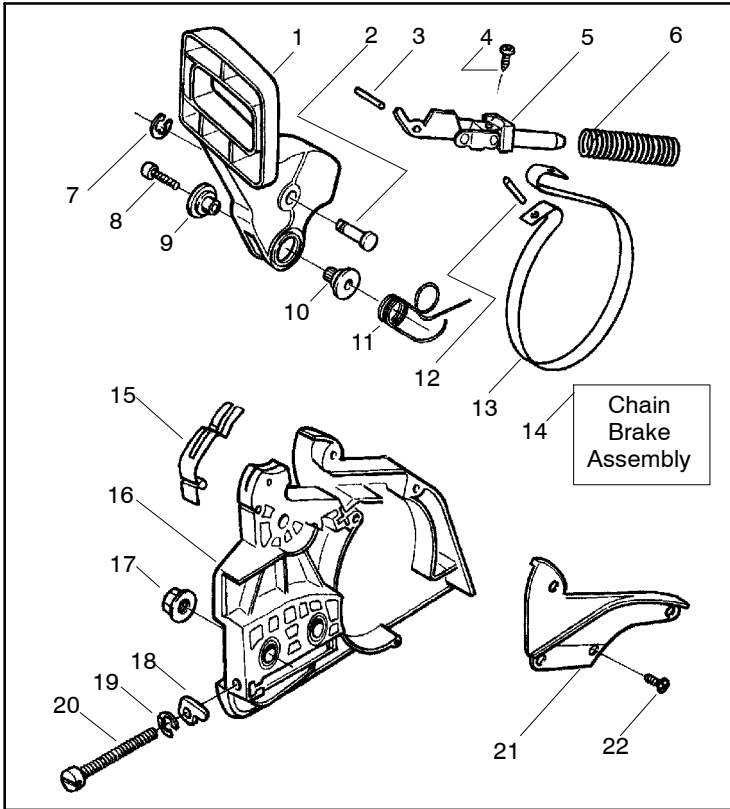

PARTS LIST NO. 106-232761		Husqvarna® PARTS LIST	MODEL(s) 136 & 141
DATE 12/10/03	REPLACES 106-232761-6/11/03	Note: Illustration may differ from actual model due to design changes	PAGE NO. 1

Ref.	Part No.	Description	Ref.	Part No.	Description
1	530071348	Actuating Lever	27	530037652	Heat Insulator
2	530029879	Pivot Pin	28	530037640	Muffler-Plate
3	530015915	Pin-Link	29	530019205	Muffler Gasket
4	530015911	Screw	30	-	Piston Kit (Includes pin and 31,32,33)
5	530054741	Front Link Ass'y.		530069944	(136)
6	530016237	Chain Brake Spring		530069454	(141)
7	530038593	Retainer	31	-	Piston Ring
8	530016384	Screw		530029805	(136)
9	530056531	Journal-Right		530029982	(141)
10	530029881	Journal-Left	32	530032117	Piston Pin Bearing
11	530015910	Handguard Spring	33	530015697	Piston Pin Retainer
12	530015913	Pin-Spring	34	*****	Cap-Crankcase
13	530052232	Brake Band	35	530015897	Screw
14	530054802	Chain Brake Assembly		Not Shown	
15	530029878	Position Spring		-	Operator Manual
16	530049483	Clutch Cover		530163874	U.S./Canada/Mexico
17	530015917	Nut-Bar		530163872	European I
18	530015826	Bar Adjusting Pin		530163873	European II
19	530038593	Retainer		530163871	Scan.
20	530016110	Screw-Bar Adjusting		530164305	Japan
21	530053035	Chain Brake Spring Cover		530031135	Scrench
22	530015911	Screw		530031136	Worm Gear Puller
23	530016154	Screw		530031112	Clutch Ass'y. Tool
24	530047609	Cylinder Shield Ass'y.		530047941	Kickback Decal
25	952030150	Spark Plug (RCJ-7Y)		530037912	Scabbard
26	---	Kit-Cylinder (incl.#34)			
	*****	(136)			
	*****	(141)			

✓ = NEW PART NUMBER FOR THIS IPL   * = REFER TO THE SERVICE REFERENCE INDICATED FOR MORE INFORMATION. (LOCATED AT END OF IPL)
● = THESE PARTS ARE ILLUSTRATED FOR CLARITY. ORDER COMPLETE ASSEMBLY.