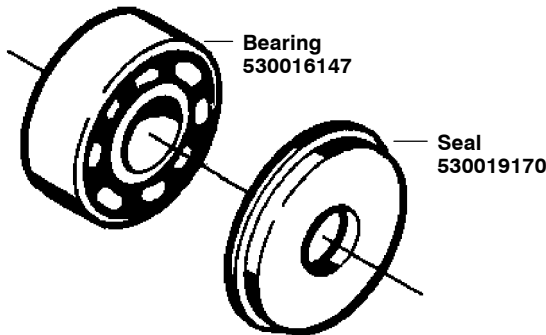

✓ = NEW PART NUMBER FOR THIS IPL * = REFER TO THE SERVICE REFERENCE INDICATED FOR MORE INFORMATION. (LOCATED AT END OF IPL)
 ● = THESE PARTS ARE ILLUSTRATED FOR CLARITY. ORDER COMPLETE ASSEMBLY.

PARTS LIST NO. 106-232761		Husqvarna® PARTS LIST	MODEL(s) 136 & 141
DATE 12/10/03	REPLACES 106-232761-6/11/03	Note: Illustration may differ from actual model due to design changes	PAGE NO. 6

TWO PIECE STYLE

Part No.	Description
---	Assy - Cylinder (incls. cap)
530069417	136
530069414	141
530019170	Seal
530016147	Bearing

ONE PIECE STYLE

Part No.	Description
---	Assy - Cylinder (incls. cap)
530069940	136
530069941	141
530049794	Cap - Crankcase
530056363	Assy - Bearing & Seal