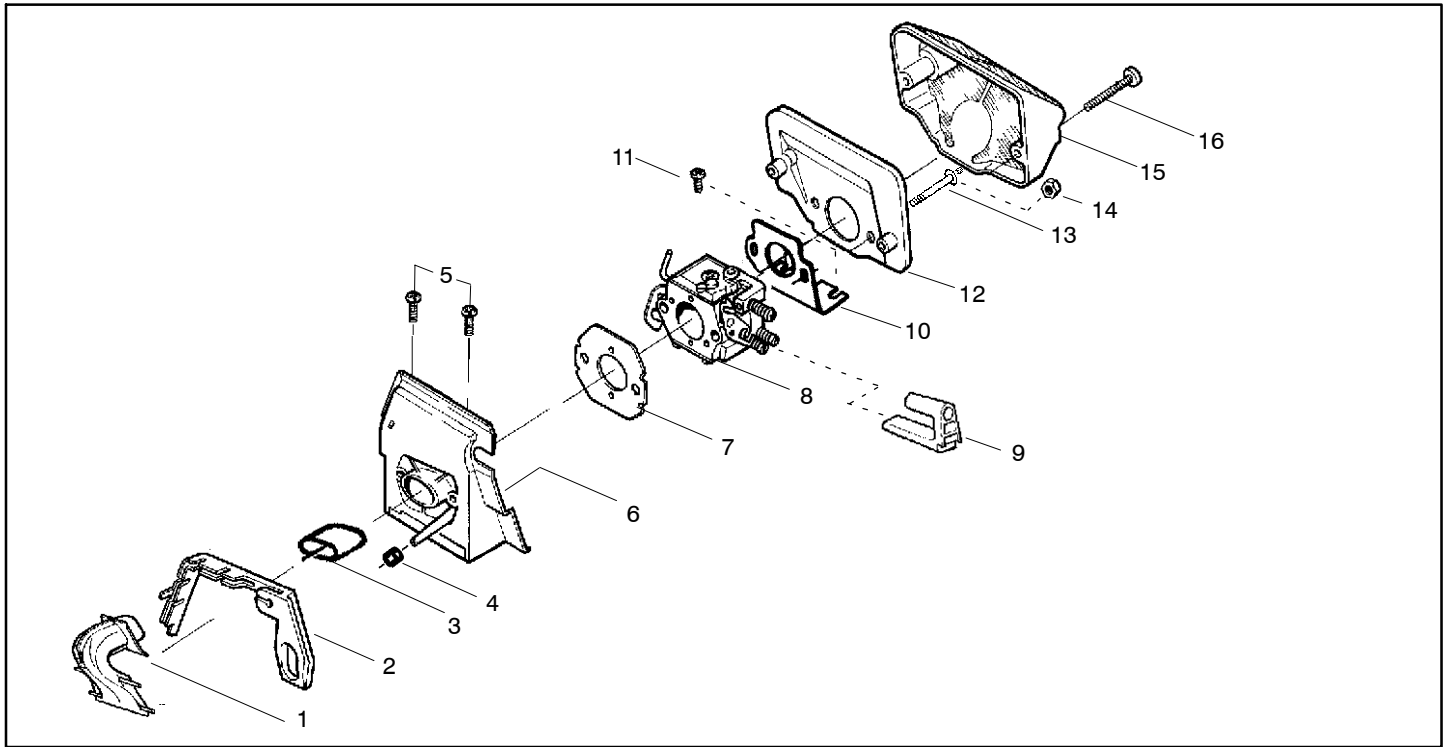

PARTS LIST NO. 106-232761		Husqvarna® PARTS LIST	MODEL(s) 136 & 141
DATE 12/10/03	REPLACES 106-232761-6/11/03		PAGE NO. 2
Note: Illustration may differ from actual model due to design changes			

Ref.	Part No.	Description	Ref.	Part No.	Description
1	530029813	Turbo Air Cleaner Assembly	10	530047767	Plate - Support
2	530019203	Seal - Turbo Clean	11	530015896	Screw
3	530029814	Intake Sleeve	12	530036582	Air Filter - Bottom
4	530053435	Impulse Seal	13	530015968	Stud - Carb.
5	530015814	Screw	14	530016008	Nut
6	530037465	Adapter - Carb.	15	530029811	Air-Filter - Top
7	530019172	Carburetor Gasket	16	530015899	Screw
8	----	Carburetor	17	530016044	Screw
	*****	Zama - C1Q-w6	18	530069415	Muffler Kit (Includes 17,19,20,21 & 22)
	530035482	WT-542 (Walbro)	19	530037254	Muffler Cover
	530069629	WT-289 (Walbro)	20	530029810	Spark Arrester Screen
	530071510	WT-540 (Walbro)	21	530037246	Muffler Diffuser
	530071692	WT-660 US/Can/Mex	22	530037251	Muffler Body
	530071704	WT-660 Export Only	23	530015902	Muffler Bolt
9	*****	Grommet-Final	24	*****	Assy. -Bearing and Seal
			25	530029794	Crankshaft & Rod Assembly

✓ = NEW PART NUMBER FOR THIS IPL   ★ = REFER TO THE SERVICE REFERENCE INDICATED FOR MORE INFORMATION. (LOCATED AT END OF IPL)
● = THESE PARTS ARE ILLUSTRATED FOR CLARITY. ORDER COMPLETE ASSEMBLY.