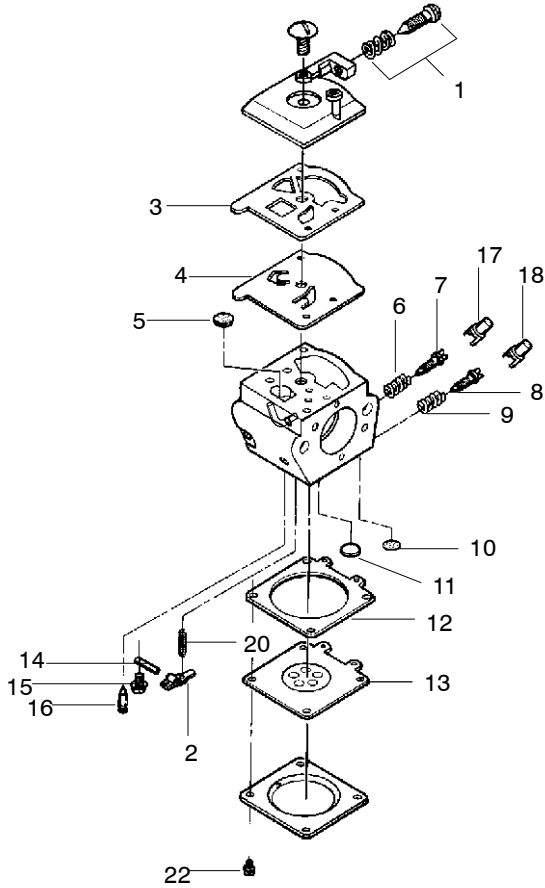

PARTS LIST NO. 106-232761		Husqvarna® PARTS LIST	MODEL(s) 136 & 141
DATE 12/10/03	REPLACES 106-232761-6/11/03	Note: Illustration may differ from actual model due to design changes	PAGE NO. 5

Kit - Carburetor Assembly No. 530071510 (WT-540)
Kit - Carburetor Assembly No. 530069629 (WT-289)
Kit - Carburetor Assembly No. 530035482 (WT-542)

Carburetor CIQ-W6 Zama -
See Service Reference

Ref.	Part No.	Description	Ref.	Part No.	Description
1.	530035296	Idle Adv. Screw Kit	19.	-	Carburetor Repair Kit (Incl. 3-5 & 10-18)
2.	530035031	Metering Lever		530069826	Walbro
3.	530035164	Fuel Pump Gasket		530035269	Zama
4.	530035166	Fuel Pump Diaphragm	20.	530035188	Metering Lever Spring
5.	507432582	Fuel Inlet Screen	21.	-	Gasket/Diaphragm Kit (Incl. 3, 4, 12 & 13)
6.	530035293	Needle Spring (Low Speed)		530069844	Walbro
7.	530035281	Low Speed Needle		530035270	Zama
8.	530037259	High Speed Needle	22.	530035021	Metering Cover Screw Ass'y
9.	530035295	Needle Spring (High Speed)			Not Shown
10.	530035162	Welch Plug (5/16)		530031157	Limiter Cap Removal Tool
11.	530035225	Cup Plug		530031161	Limiter Cap Insertion Tool
12.	530035165	Metering Diaphragm Gasket			
13.	530035014	Metering Diaphragm			
14.	530035028	Metering Lever Pin			
15.	530035016	Metering Lever Pin Screw			
16.	530035106	Inlet Needle Valve			
17.	530038479	Limiter Cap High			
18.	530038478	Limiter Cap Low			
					<u>Zama Carburetor Service Reference</u>
				★★★★★	If replacing the complete Zama Carburetor, it is not serviceable; you will need to order #530069629 Walbro Carburetor Ass'y.

Kit - Carburetor Assembly No. 530071692 - WT-660 (US/Can/Mex.)

Kit - Carburetor Assembly No. 530071704 - WT-660 (Export Only)

Note: No Repair kits are available for these carburetors, please order the complete assembly part number.

✓ = NEW PART NUMBER FOR THIS IPL   * = REFER TO THE SERVICE REFERENCE INDICATED FOR MORE INFORMATION. (LOCATED AT END OF IPL)
● = THESE PARTS ARE ILLUSTRATED FOR CLARITY. ORDER COMPLETE ASSEMBLY.