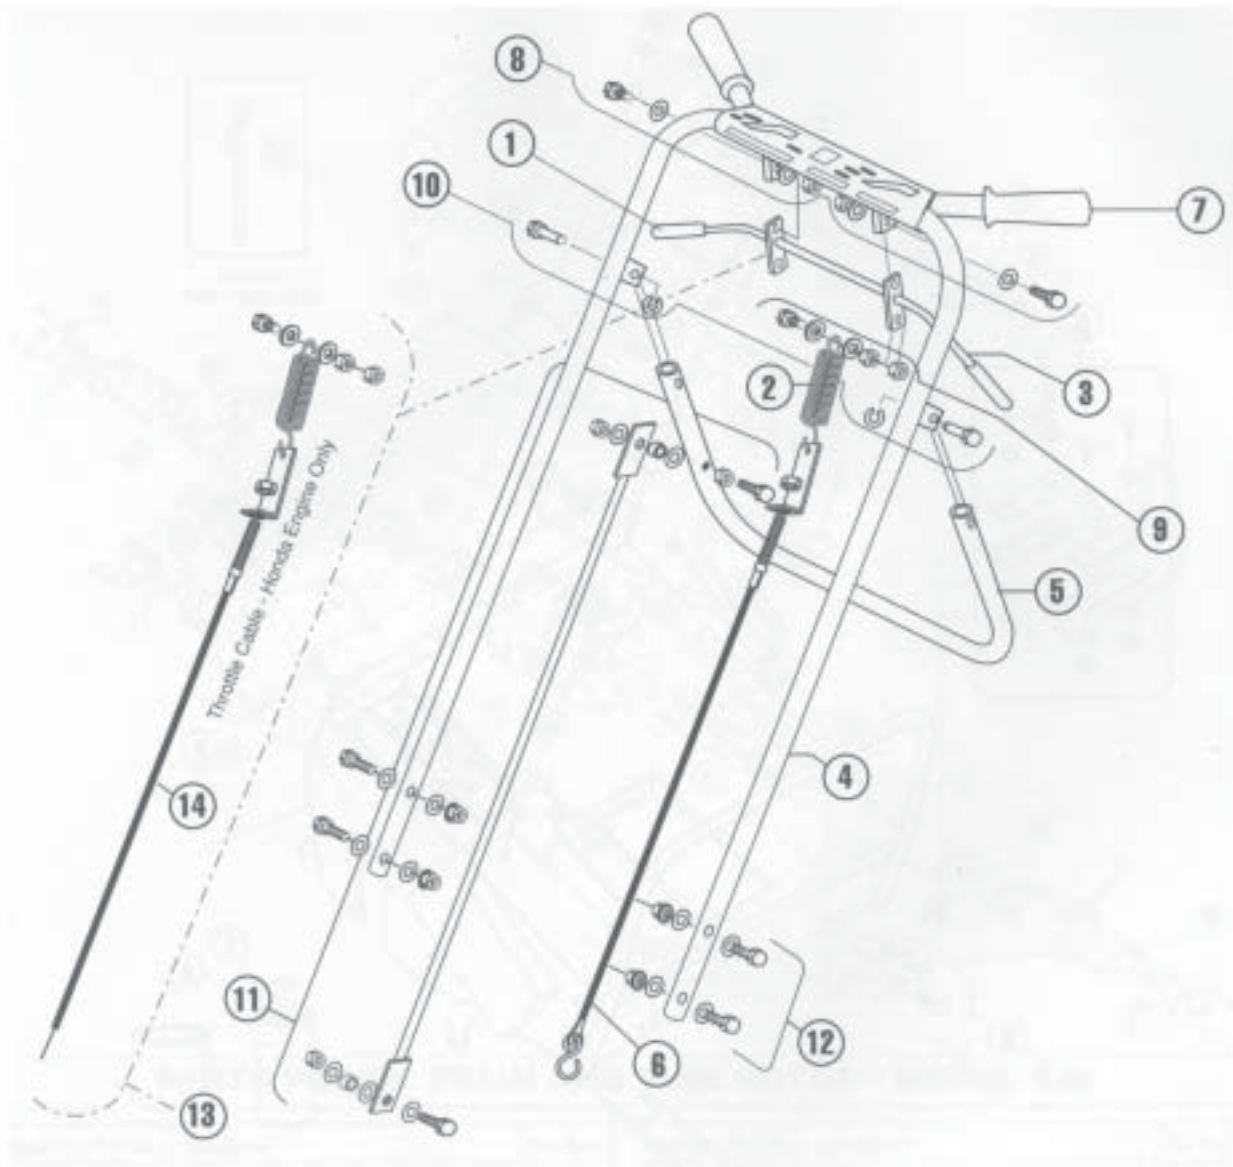

HANDLE AND CONTROL - MODEL AR25

ITEM	PART NO.	DESCRIPTION
1	540000034	Grip, clutch
2	540005129	Spring, clutch
3	540007149	Clutch control, with grips
	540007405	Clutch/throttle control, Honda engines only
4	540007406	Handle with grips
5	540007174	Handle, control, rear wheel
6	540007189	Clutch cable
7	540007191	Grips, pair
8	540007221	Fastener kit, clutch control to handle
9	540007222	Clutch cable kit (complete assembly, except 540005129)
10	540007223	Pin kit, rear wheel control handle
11	540007224	Rear wheel control rod kit
12	540007117	Fastener kit, handle
13	540007407	Throttle cable kit - Honda engine only (complete assembly except 540005129)
14	540007408	Throttle cable