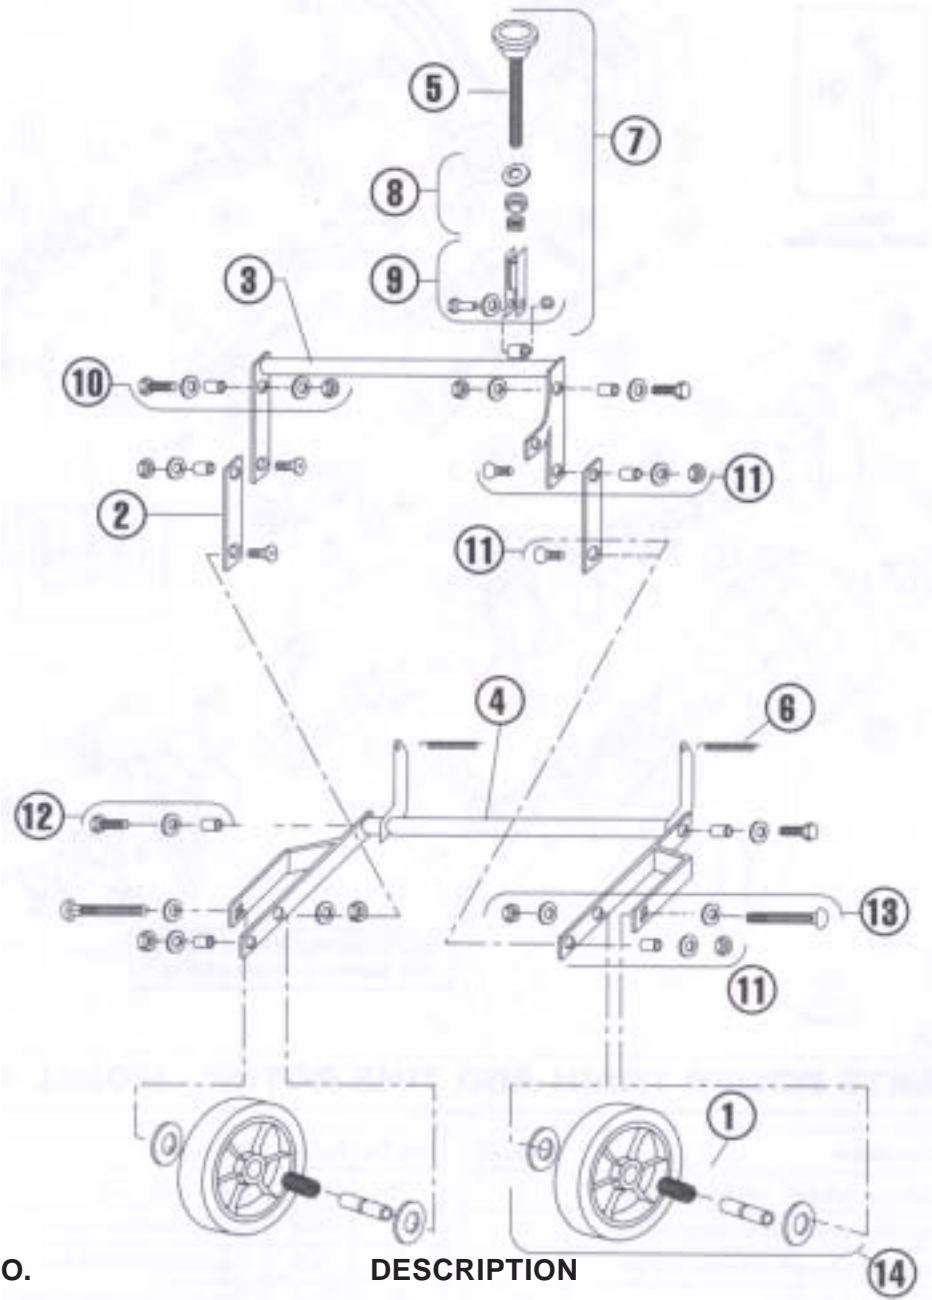

**HANDLE AND CONTROL - MODEL AR19**

| ITEM | PART NO.  | DESCRIPTION   |
|------|-----------|---|
| 1    | 540005256 | Cam, locking  |
| 2    | 540007610 | Handle  |
| 3    | 540007611 | Handle, control, rear wheel                         |
| 4    | 540007612 | Bail  |
| 5    | 540007189 | Clutch cable  |
| 6    | 540007222 | Clutch cable kit complete assembly except 540005129 |
| 7    | 540007223 | Pin kit, rear wheel control handle                  |
| 8    | 540007224 | Control rod kit, rear wheel                         |
| 9    | 540007613 | Cam rod kit, with cam                               |
| 10   | 540007614 | Cam rod kit, without cam                            |

**REAR WHEEL - MODEL AR19**

| ITEM | PART NO.  | DESCRIPTION   |
|------|-----------|---|
| 1    | 540000048 | Bearing, roller with bushing and seals                  |
| 2    | 540007107 | Lift link   |
| 3    | 540007133 | Torque arm, depth adjustment                            |
| 4    | 540007620 | Wheel carriage, axle                                    |
| 5    | 540007163 | Knob, depth/stability                                   |
| 6    | 540007195 | Spring, axle  |
| 7    | 540007213 | Control kit, depth/stability                            |
| 8    | 540007214 | Knob spring kit, depth/stability                        |
| 9    | 540007215 | Bracket kit, depth/stability                            |
| 10   | 540007216 | Fastener kit, torque arm/housing                        |
| 11   | 540007217 | Fastener kit, linkage                                   |
| 12   | 540007218 | Fastener kit carriage/housing                           |
| 13   | 540007621 | Bolt kit, rear wheel                                    |
| 14   | 540007220 | Wheel kit, rear, with roller bearing, bushing and seals |