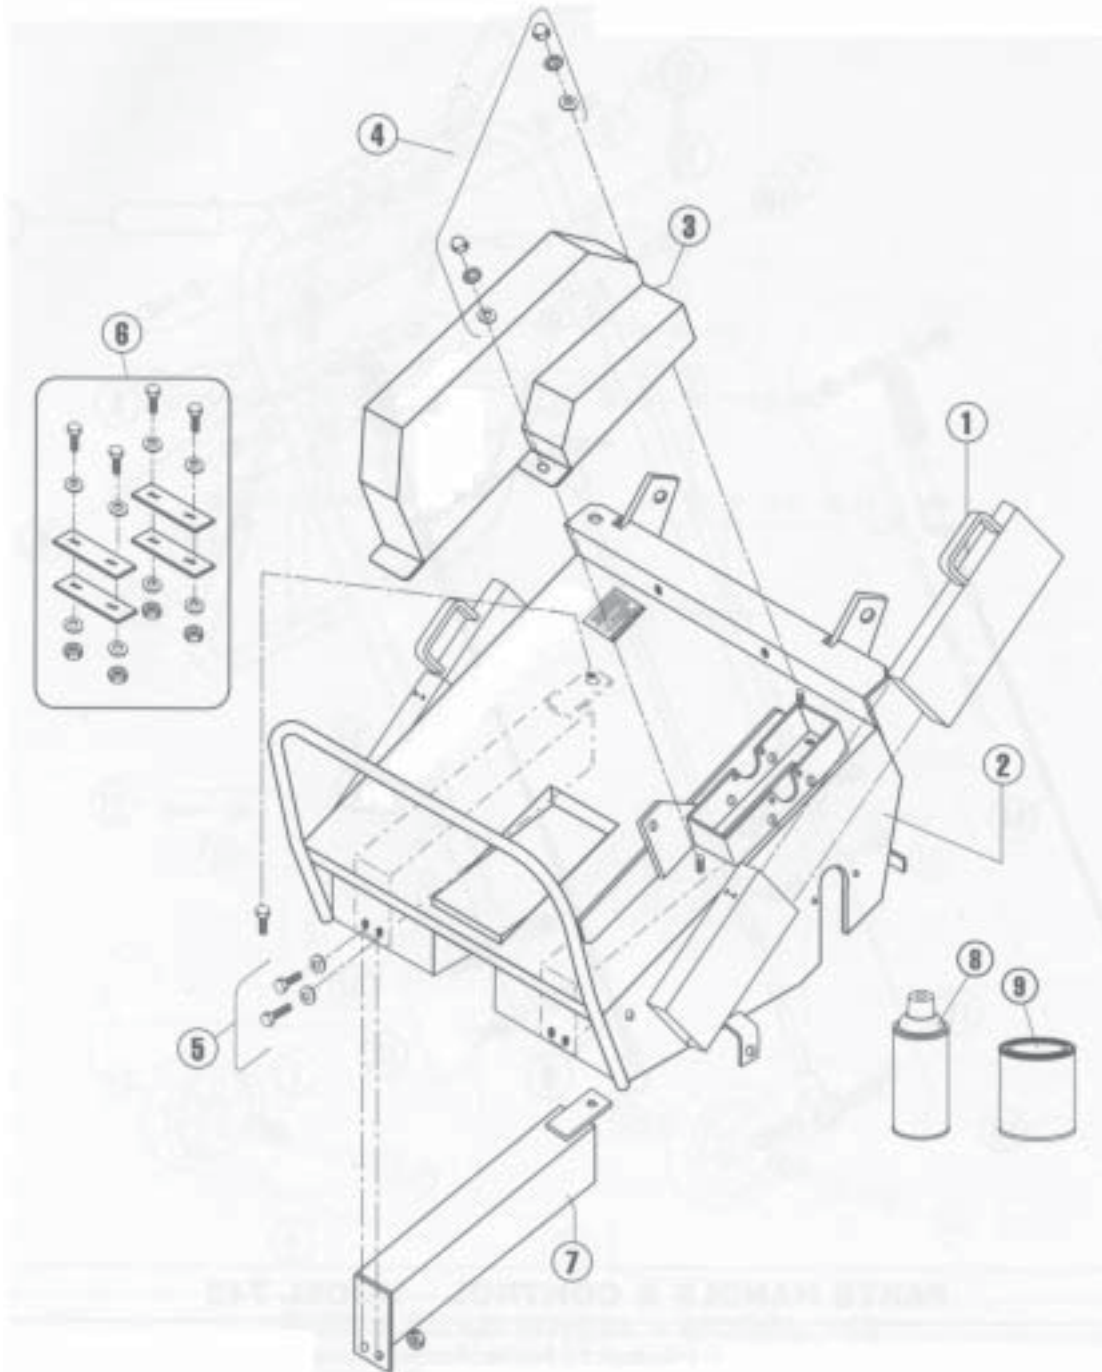

MAIN FRAME - MODEL AR25

ITEM	PART NO.	DESCRIPTION
1	540007600	Weight, 36 lbs., solid steel, removable
2	540007400	Housing with decals
3	540007401	Drive guard with decals
4	540007200	Drive guard fastener kit
5	540007402	Fastener kit, weight
6	540007203	Plate kit, for Honda engine
7	540007403	36 lb. weight, mounted
8	540000732	Paint, orange, 12.5 oz. can
9	540000729	Paint, orange, 1 qt. can
10	540007404	Decal kit, AR25