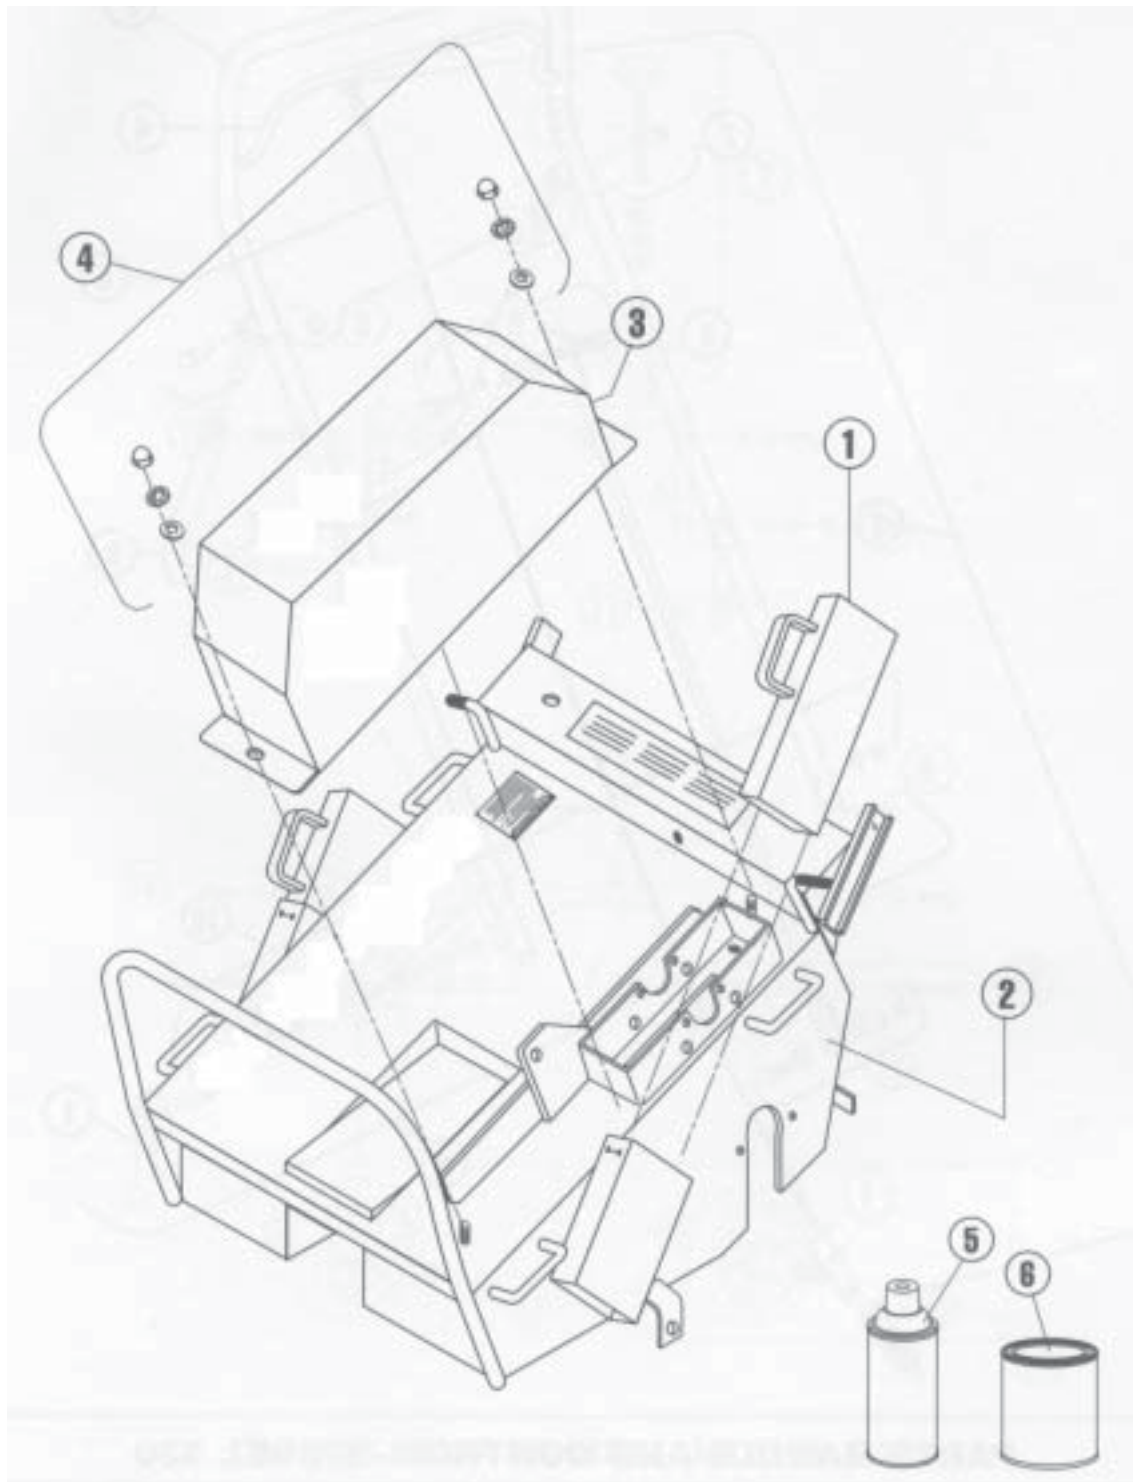

## Index

| <u>Replacement Parts List</u>                 | <u>Page</u> |
|---|-------------|
| <b>Unit Assembly and Parts Diagrams</b>       |             |
| Main Frame - Model AR19 .....                 | 3           |
| Handle and Control - Model AR19 .....         | 4           |
| Rear Wheel Model - AR19 .....                 | 5           |
| Power Train and Tine Rotor - Model AR19 ..... | 6           |
| Main Frame - Model AR25 .....                 | 8           |
| Handle and Control - Model AR25 .....         | 9           |
| Rear Wheel - Model AR25 .....                 | 10          |
| Power Train and Tine Rotor - Model AR25 ..... | 12          |

**MAIN FRAME - MODEL AR19**

| ITEM | PART NO.  | DESCRIPTION                  |
|------|-----------|------------------------------|
| 1    | 540007600 | Weight, 36 lbs., solid steel |
| 2    | 540007601 | Housing with decals          |
| 3    | 540007602 | Drive guard with decals      |
| 4    | 540007200 | Drive guard fastener kit     |
| 5    | 540000732 | Paint, orange, 12.5 oz. can  |
| 6    | 540000729 | Paint, orange, 1qt. can      |
| 7    | 540007603 | Decal kit, AR19              |

**HANDLE AND CONTROL - MODEL AR19**

| ITEM | PART NO.  | DESCRIPTION   |
|------|-----------|---|
| 1    | 540005256 | Cam, locking  |
| 2    | 540007610 | Handle  |
| 3    | 540007611 | Handle, control, rear wheel                         |
| 4    | 540007612 | Bail  |
| 5    | 540007189 | Clutch cable  |
| 6    | 540007222 | Clutch cable kit complete assembly except 540005129 |
| 7    | 540007223 | Pin kit, rear wheel control handle                  |
| 8    | 540007224 | Control rod kit, rear wheel                         |
| 9    | 540007613 | Cam rod kit, with cam                               |
| 10   | 540007614 | Cam rod kit, without cam                            |