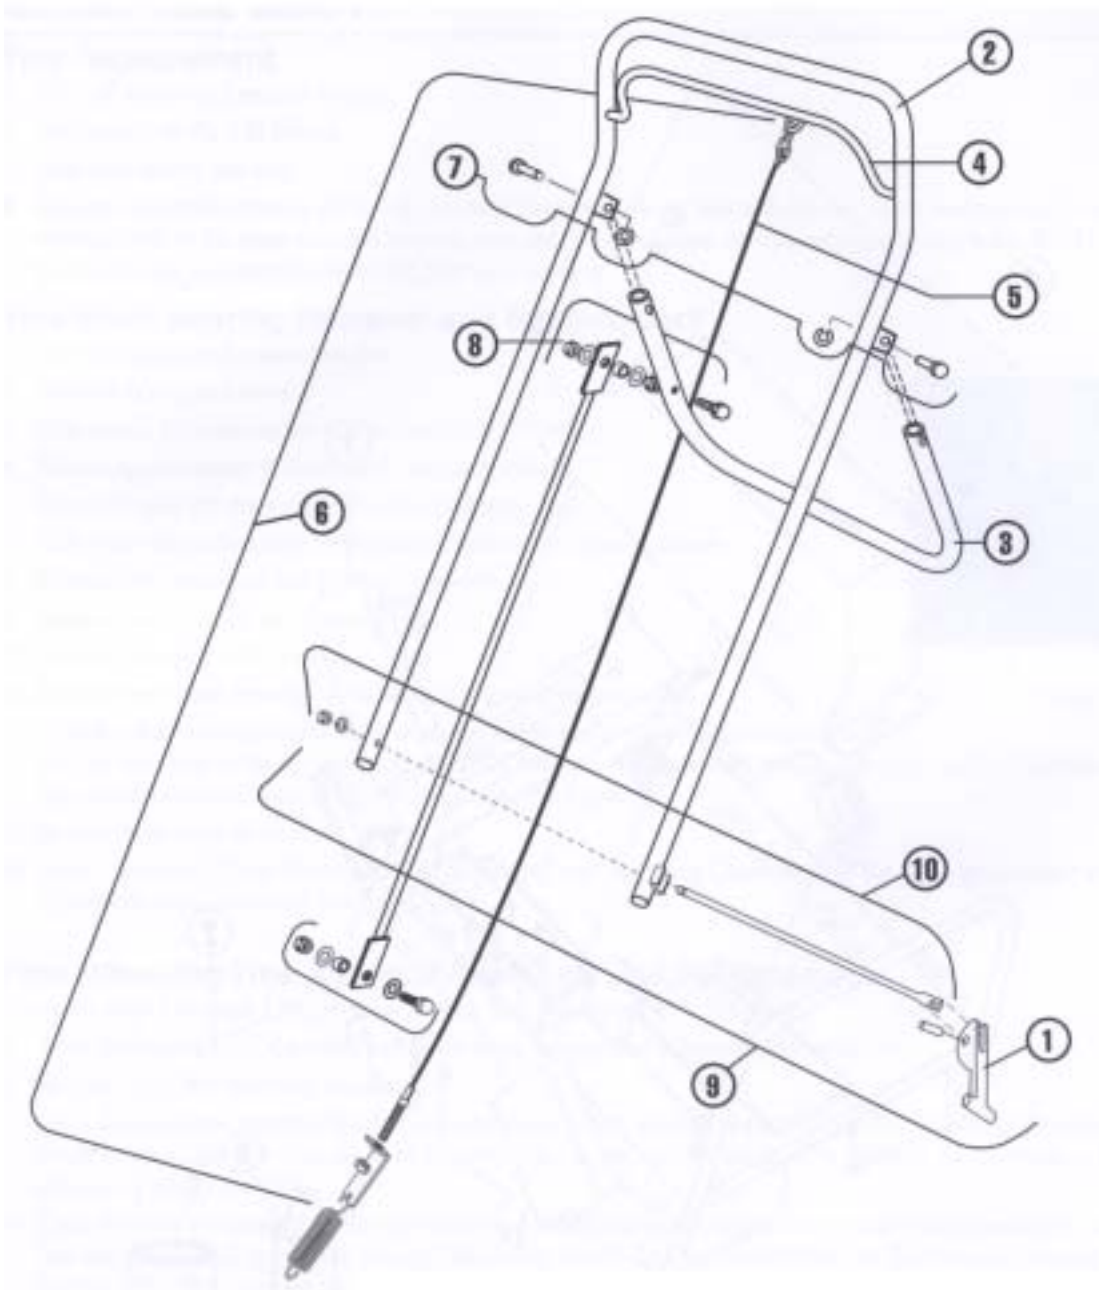

## Index

| <u>Replacement Parts List</u>                 | <u>Page</u> |
|---|-------------|
| <b>Unit Assembly and Parts Diagrams</b>       |             |
| Main Frame - Model AR19 .....                 | 3           |
| Handle and Control - Model AR19 .....         | 4           |
| Rear Wheel Model - AR19 .....                 | 5           |
| Power Train and Tine Rotor - Model AR19 ..... | 6           |
| Main Frame - Model AR25 .....                 | 8           |
| Handle and Control - Model AR25 .....         | 9           |
| Rear Wheel - Model AR25 .....                 | 10          |
| Power Train and Tine Rotor - Model AR25 ..... | 12          |

**MAIN FRAME - MODEL AR19**

| ITEM | PART NO.  | DESCRIPTION                  |
|------|-----------|------------------------------|
| 1    | 540007600 | Weight, 36 lbs., solid steel |
| 2    | 540007601 | Housing with decals          |
| 3    | 540007602 | Drive guard with decals      |
| 4    | 540007200 | Drive guard fastener kit     |
| 5    | 540000732 | Paint, orange, 12.5 oz. can  |
| 6    | 540000729 | Paint, orange, 1qt. can      |
| 7    | 540007603 | Decal kit, AR19              |

**HANDLE AND CONTROL - MODEL AR19**

| ITEM | PART NO.  | DESCRIPTION   |
|------|-----------|---|
| 1    | 540005256 | Cam, locking  |
| 2    | 540007610 | Handle  |
| 3    | 540007611 | Handle, control, rear wheel                         |
| 4    | 540007612 | Bail  |
| 5    | 540007189 | Clutch cable  |
| 6    | 540007222 | Clutch cable kit complete assembly except 540005129 |
| 7    | 540007223 | Pin kit, rear wheel control handle                  |
| 8    | 540007224 | Control rod kit, rear wheel                         |
| 9    | 540007613 | Cam rod kit, with cam                               |
| 10   | 540007614 | Cam rod kit, without cam                            |