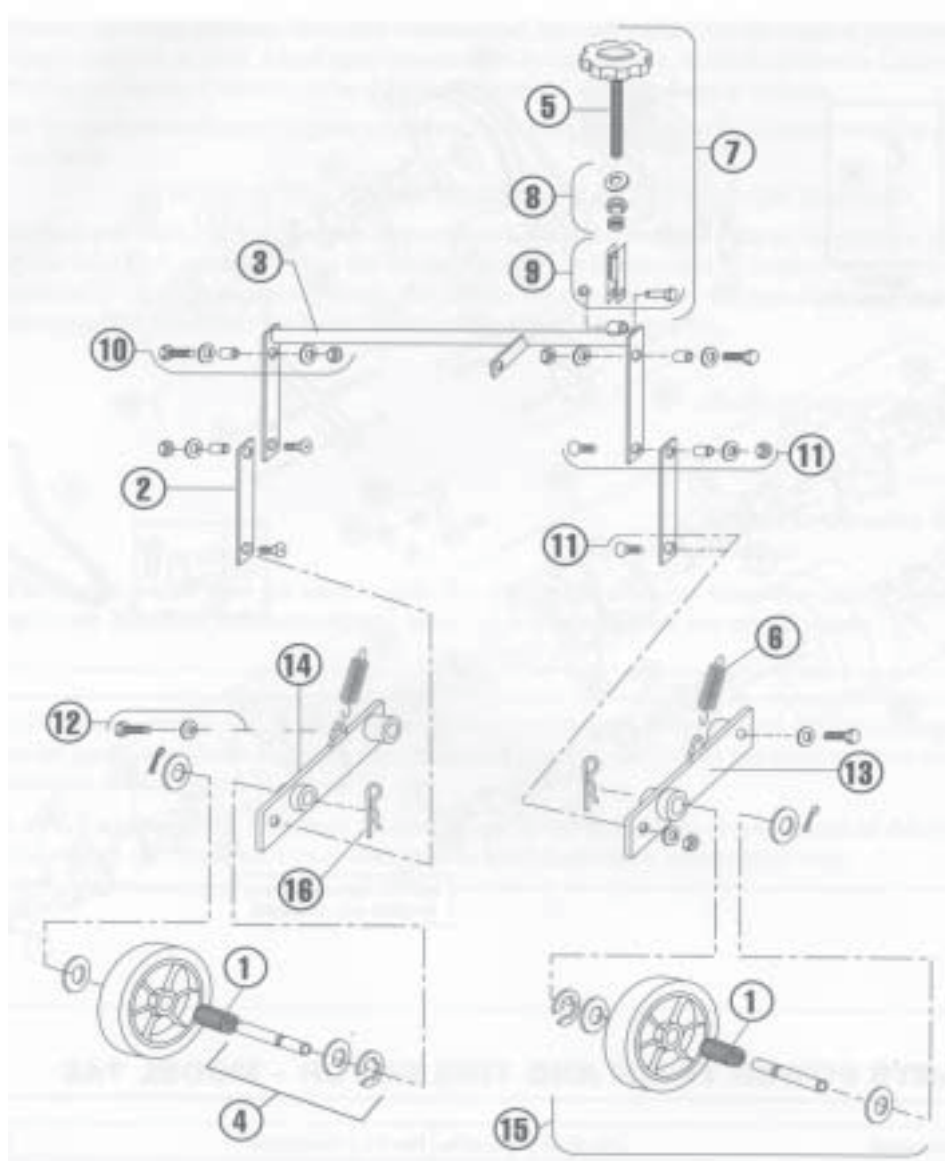

REAR WHEEL - MODEL AR25

REAR WHEEL - MODEL AR25

ITEM	PART NO.	DESCRIPTION
1	540007409	Bearing, roller with seals
2	540007107	Lift link
3	540007119	Torque arm, depth adjustment
4	540007410	Axle kit, axle, E-clip, 2 washers, cotter pin, hairpin cotter
5	540007163	Knob, depth/stability
6	540007195	Spring, axle
7	540007213	Control kit, depth/stability
8	540007214	Knob spring kit, depth/stability
9	540007215	Bracket kit, depth/stability
10	540007216	Fastener kit, torque arm/housing
11	540007217	Fastener kit, linkage
12	540007411	Fastener kit carriage/housing
13	540007412	Wheel arm right
14	540007413	Wheel arm left
15	540007414	Wheel assembly wheel, bearing, 2 seals, axle, 2 washers, E-clip, cotter pin, hairpin cotter
16	540007415	Cotter key, hairpin