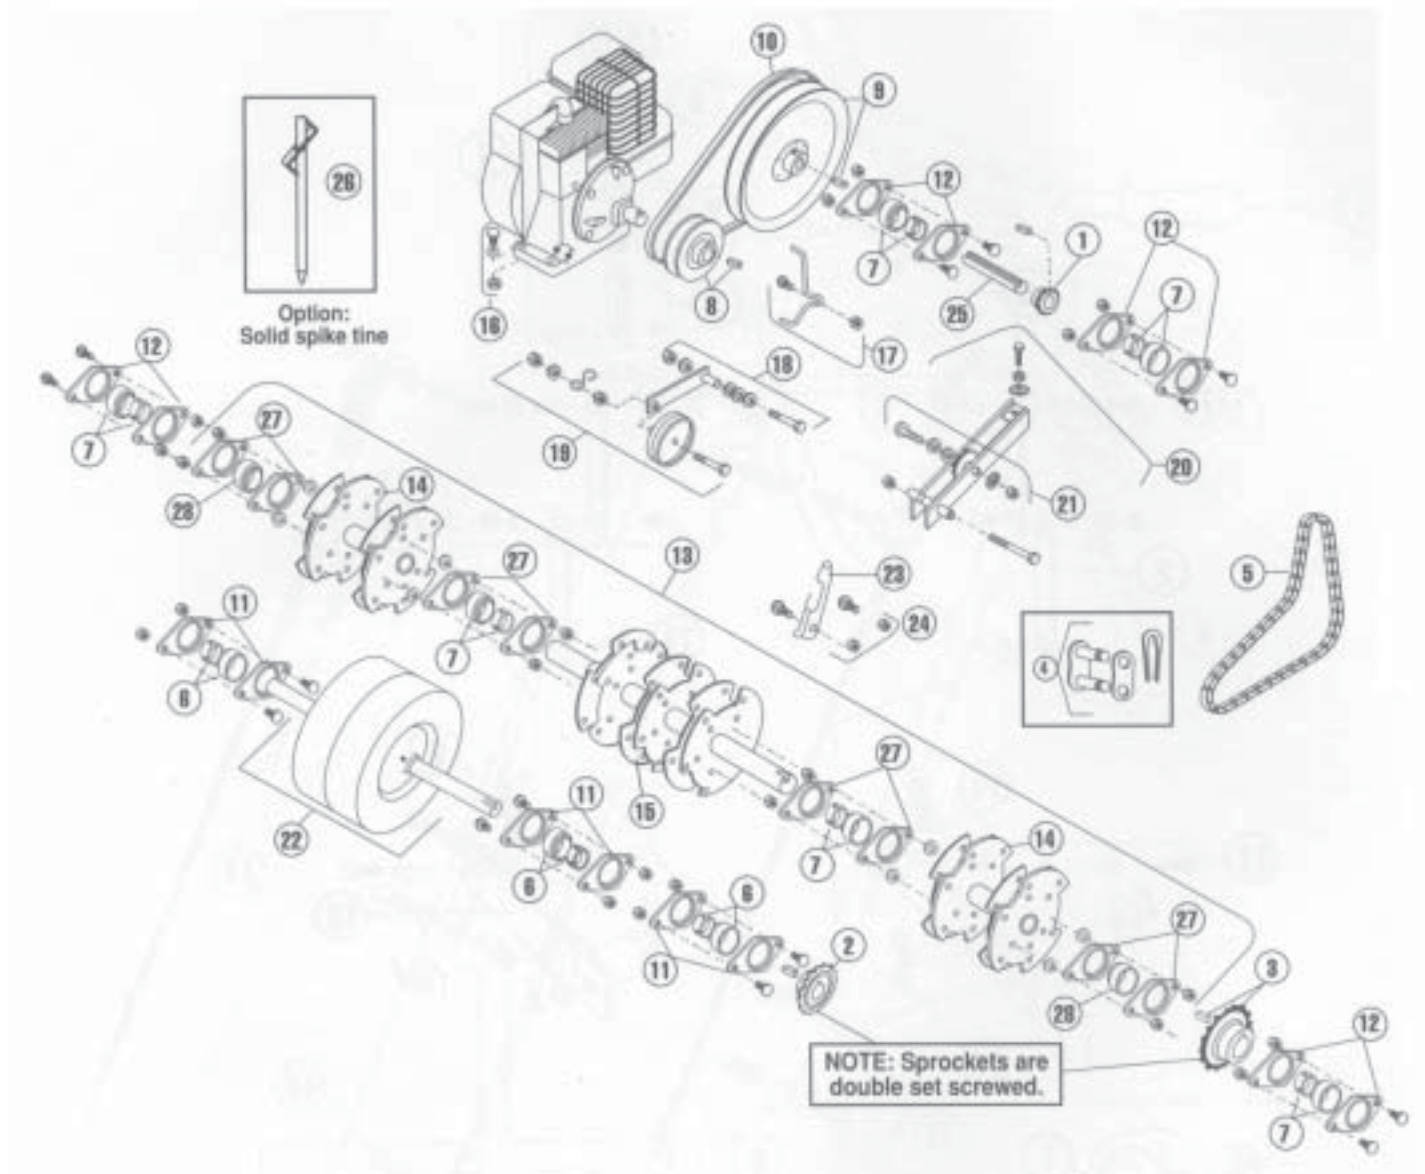

POWER TRAIN AND TINE ROTOR - MODEL AR25

POWER TRAIN AND TINE ROTOR - MODEL AR25

ITEM	PART NO.	DESCRIPTION
1	540007416	Sprocket, jackshaft, with key
2	540007417	Sprocket, wheel, with set screws and key
3	540007418	Sprocket, rotor, with set screws and key
4	540007419	Master link for 540007420
5	540007420	Chain, #50 perma lube roller
6	540000315	Bearing, 3/4" with lock collar
7	540000317	Bearing, 1" with lock collar
8	540000328	V-pulley, A-4" with set screws and key
9	540007421	V-pulley, A-10" with set screws and key
10	540000336	V-belt, A-44" special
11	540005185	Stamping kit w/fasteners (for 3/4" bearing)
12	540005786	Stamping kit w/fasteners (for 1" bearing)
13	540007422	Tine rotor shaft assembly, complete
14	540007423	Outer rotor plate kit
15	540007424	Center tine rotor shaft
16	540007204	Fastener kit, engine
17	540007205	Belt keeper kit
18	540007206	Idler arm kit, pulley
19	540007207	Idler pulley kit
20	540007425	Idler arm kit, chain
21	540007426	Idler sprocket kit, chain
22	540007120	Front wheel and shaft kit
23	540007111	Tine set, closed spoon, 42 each
	540007112	Tine set, closed spoon, 6 each
24	540007102	Tine/spike fastener kit, 96 ea. bolts and nuts
	540007103	Tine/spike fastener kit, 12 ea. bolts and nuts
25	540007427	Jackshaft, with key
26	540007104	Spike set, 42 each
27	540007105	Stamping kit (for 1" bearing) with nuts and washers
28	540007108	Bearing 1" (does not include lock collar)