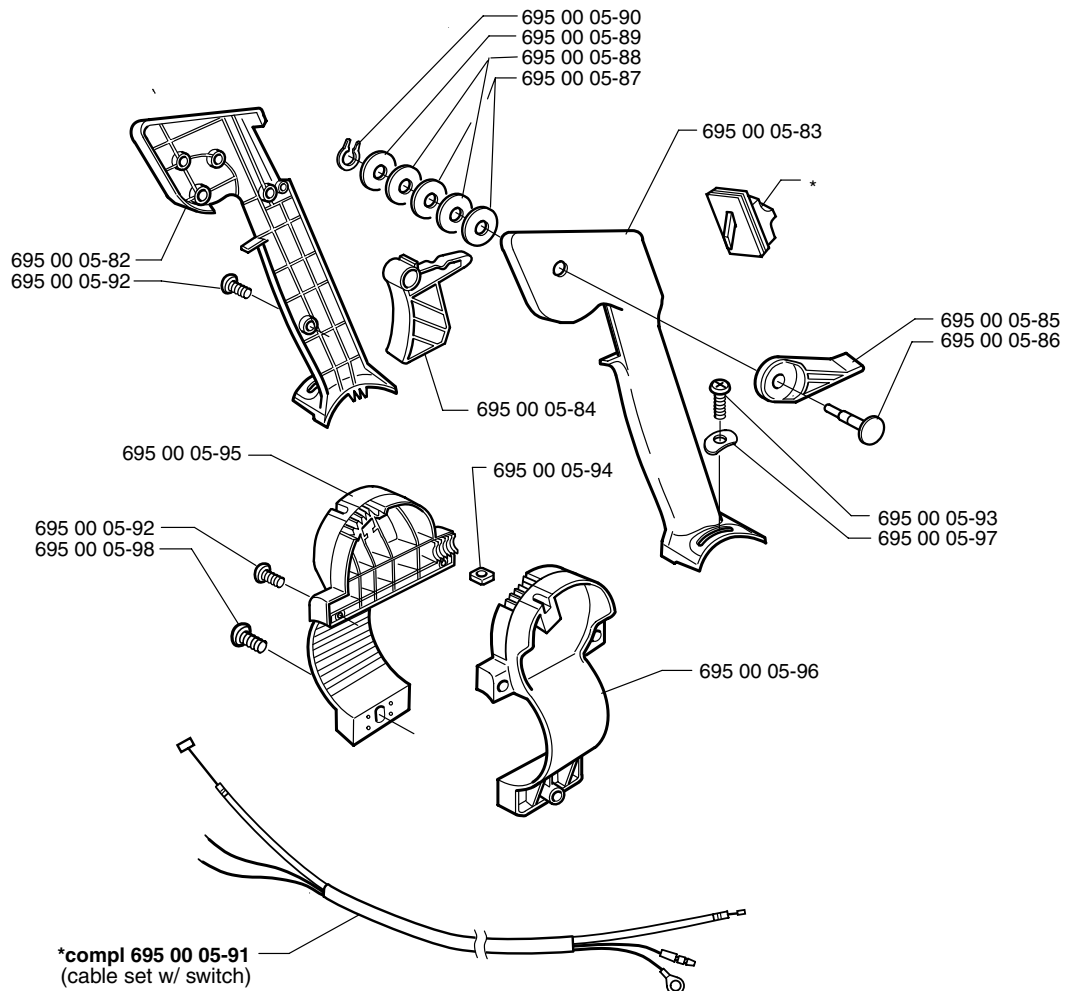

T

compl. 695 00 06-32