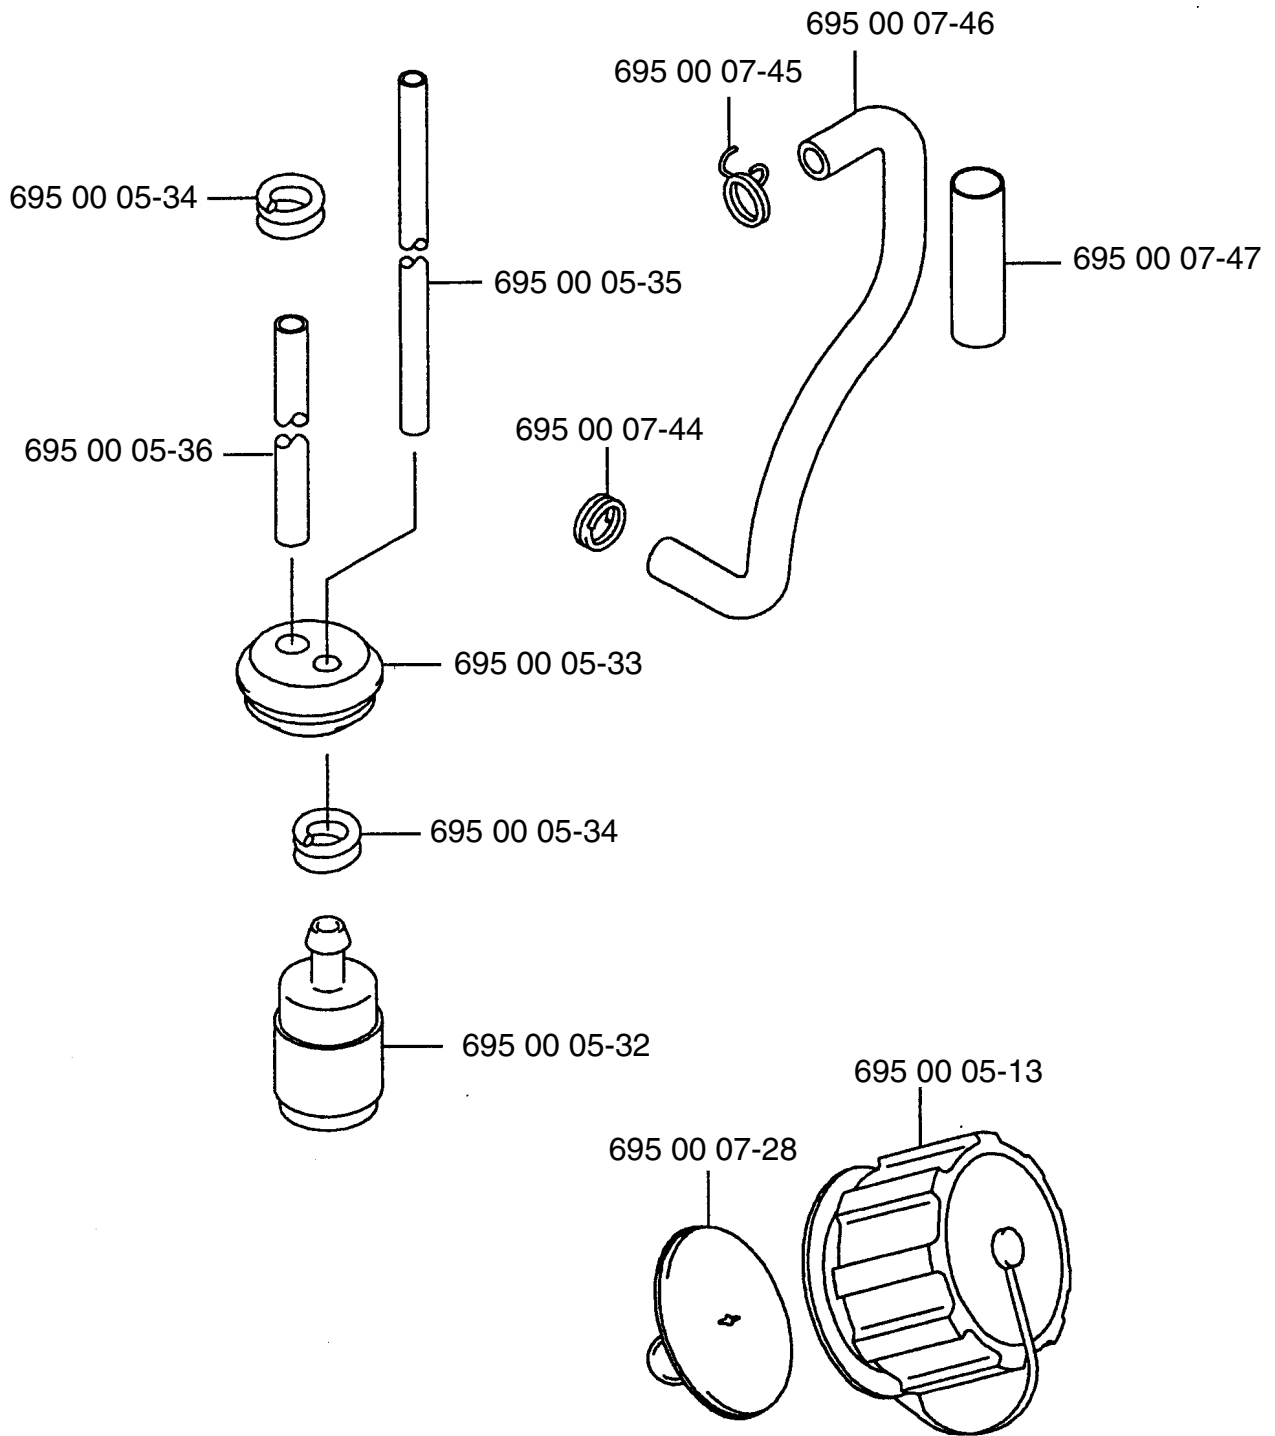

<u>Ref. #</u>	<u>Part #</u>	<u>Description</u>
6	695 00 00-19	Base Pipe
7	695 00 06-32	Throttle Assy.
8	695 00 00-20	Middle Pipe
9	695 00 00-21	Bend Pipe
10	695 00 01-10	Wire Band

Ref. #	Part #	Description
1	695 00 02-05	Tapping Screw (M5x30)
2	695 00 01-88	Anti-Vibe Mount
3	695 00 06-52	Fan Case
4	695 00 06-37	Pre-Coat Lock Bolt
5	695 00 00-36	Fan
6	695 00 00-06	Hex Nut
7	695 00 06-53	Fan Case
8	695 00 06-40	Pre-Coat Lock Bolt
9	695 00 00-38	Flange Nylon Nut (M6)
10	695 00 00-45	Washer

Ref. #	Part #	Description
11	695 00 07-63	Shoulder Band
12	695 00 00-25	Truss Screw (M6x20)
13	695 00 00-39	Flange Nut (M6)
14	695 00 00-48	Backpack Pad
15	695 00 04-20	Backpack Frame
16	695 00 00-03	Backpack Pad Fitting
17	695 00 00-10	Hex Bolt (M5x12)
18	695 00 02-00	Screw (M6x10)
19	695 00 05-72	Fuel Tank

**C**

**T**

compl. 695 00 06-32

D

**E**

**F**

**G**

H

J

**K**

**L**