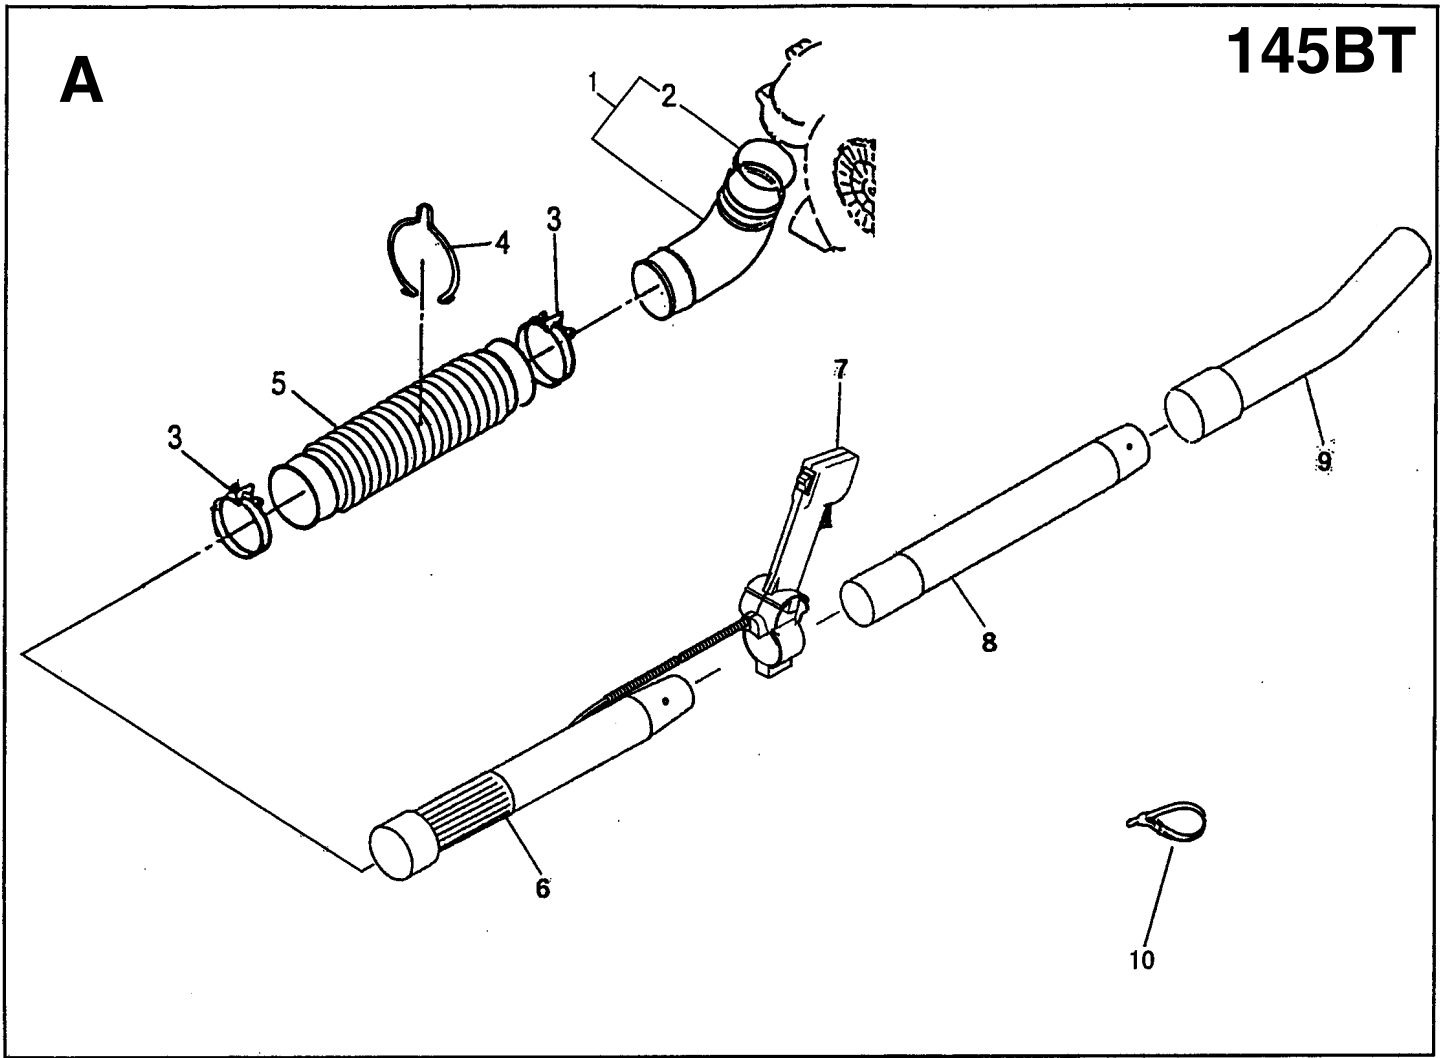

<u>Ref. #</u>	<u>Part #</u>	<u>Description</u>
1	695 00 04-02	Elbow Pipe
2	695 00 00-05	O-Ring
3	695 00 05-27	Hose Band
4	695 00 04-21	Wire Clamp
5	695 00 00-16	Flex Pipe

<u>Ref. #</u>	<u>Part #</u>	<u>Description</u>
6	695 00 00-19	Base Pipe
7	695 00 06-32	Throttle Assy.
8	695 00 00-20	Middle Pipe
9	695 00 00-21	Bend Pipe
10	695 00 01-10	Wire Band