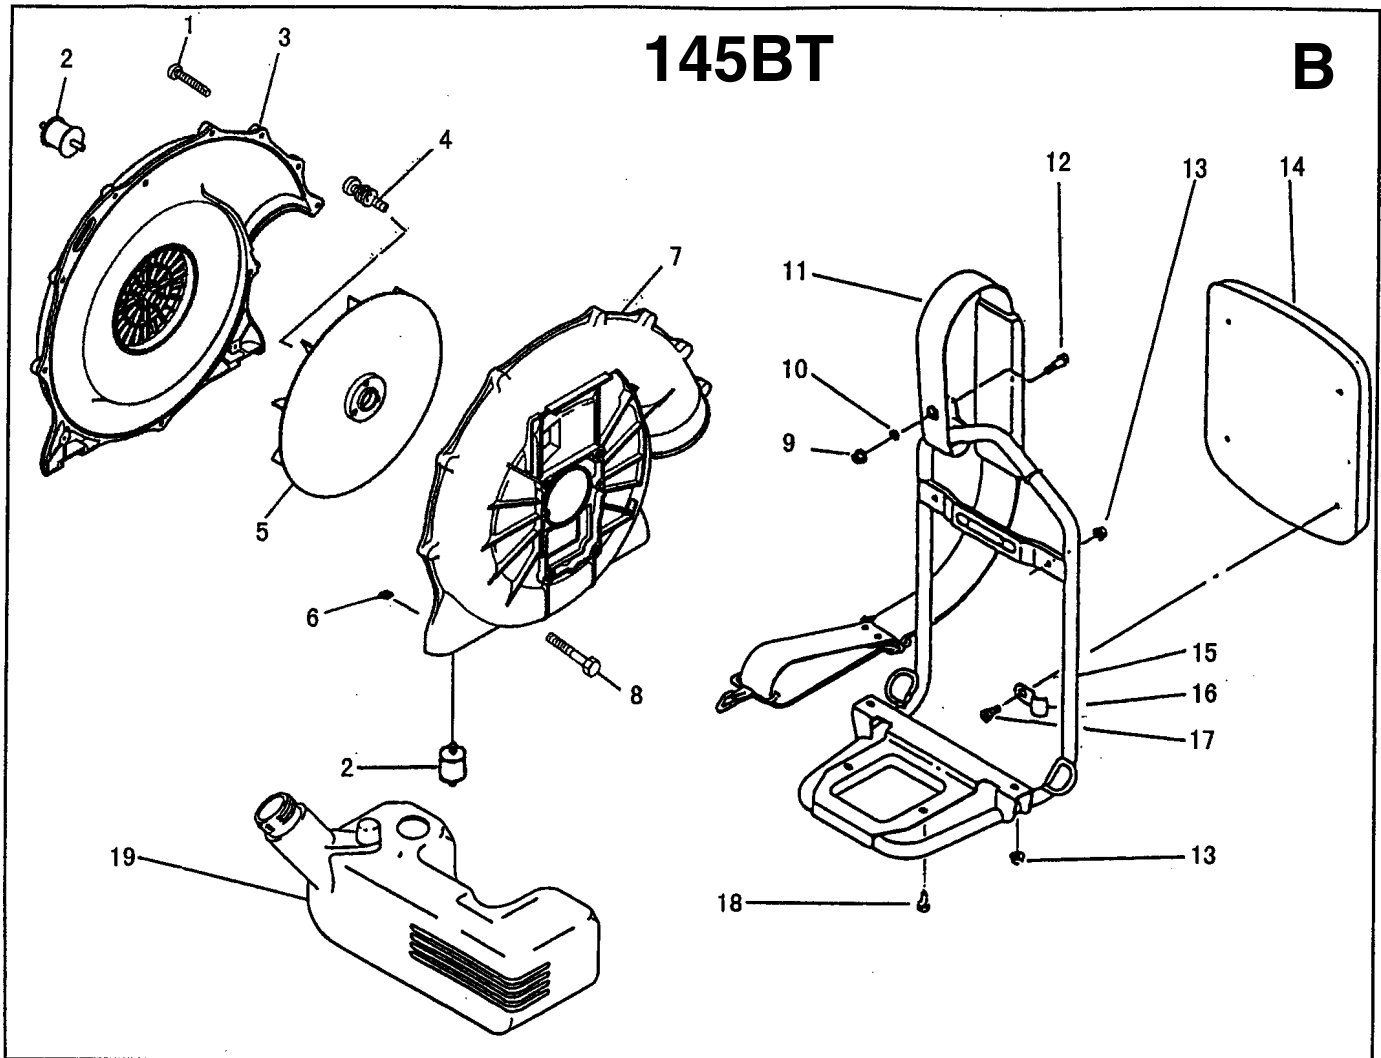

## California (CARB II)

**Backpack Blower**

<u>Ref. #</u>	<u>Part #</u>	<u>Description</u>
1	695 00 04-02	Elbow Pipe
2	695 00 00-05	O-Ring
3	695 00 05-27	Hose Band
4	695 00 04-21	Wire Clamp
5	695 00 00-16	Flex Pipe

<u>Ref. #</u>	<u>Part #</u>	<u>Description</u>
6	695 00 00-19	Base Pipe
7	695 00 06-32	Throttle Assy.
8	695 00 00-20	Middle Pipe
9	695 00 00-21	Bend Pipe
10	695 00 01-10	Wire Band

Ref. #	Part #	Description
1	695 00 02-05	Tapping Screw (M5x30)
2	695 00 01-88	Anti-Vibe Mount
3	695 00 06-52	Fan Case
4	695 00 06-37	Pre-Coat Lock Bolt
5	695 00 00-36	Fan
6	695 00 00-06	Hex Nut
7	695 00 06-53	Fan Case
8	695 00 06-40	Pre-Coat Lock Bolt
9	695 00 00-38	Flange Nylon Nut (M6)
10	695 00 00-45	Washer

Ref. #	Part #	Description
11	695 00 07-63	Shoulder Band
12	695 00 00-25	Truss Screw (M6x20)
13	695 00 00-39	Flange Nut (M6)
14	695 00 00-48	Backpack Pad
15	695 00 04-20	Backpack Frame
16	695 00 00-03	Backpack Pad Fitting
17	695 00 00-10	Hex Bolt (M5x12)
18	695 00 02-00	Screw (M6x10)
19	695 00 05-72	Fuel Tank