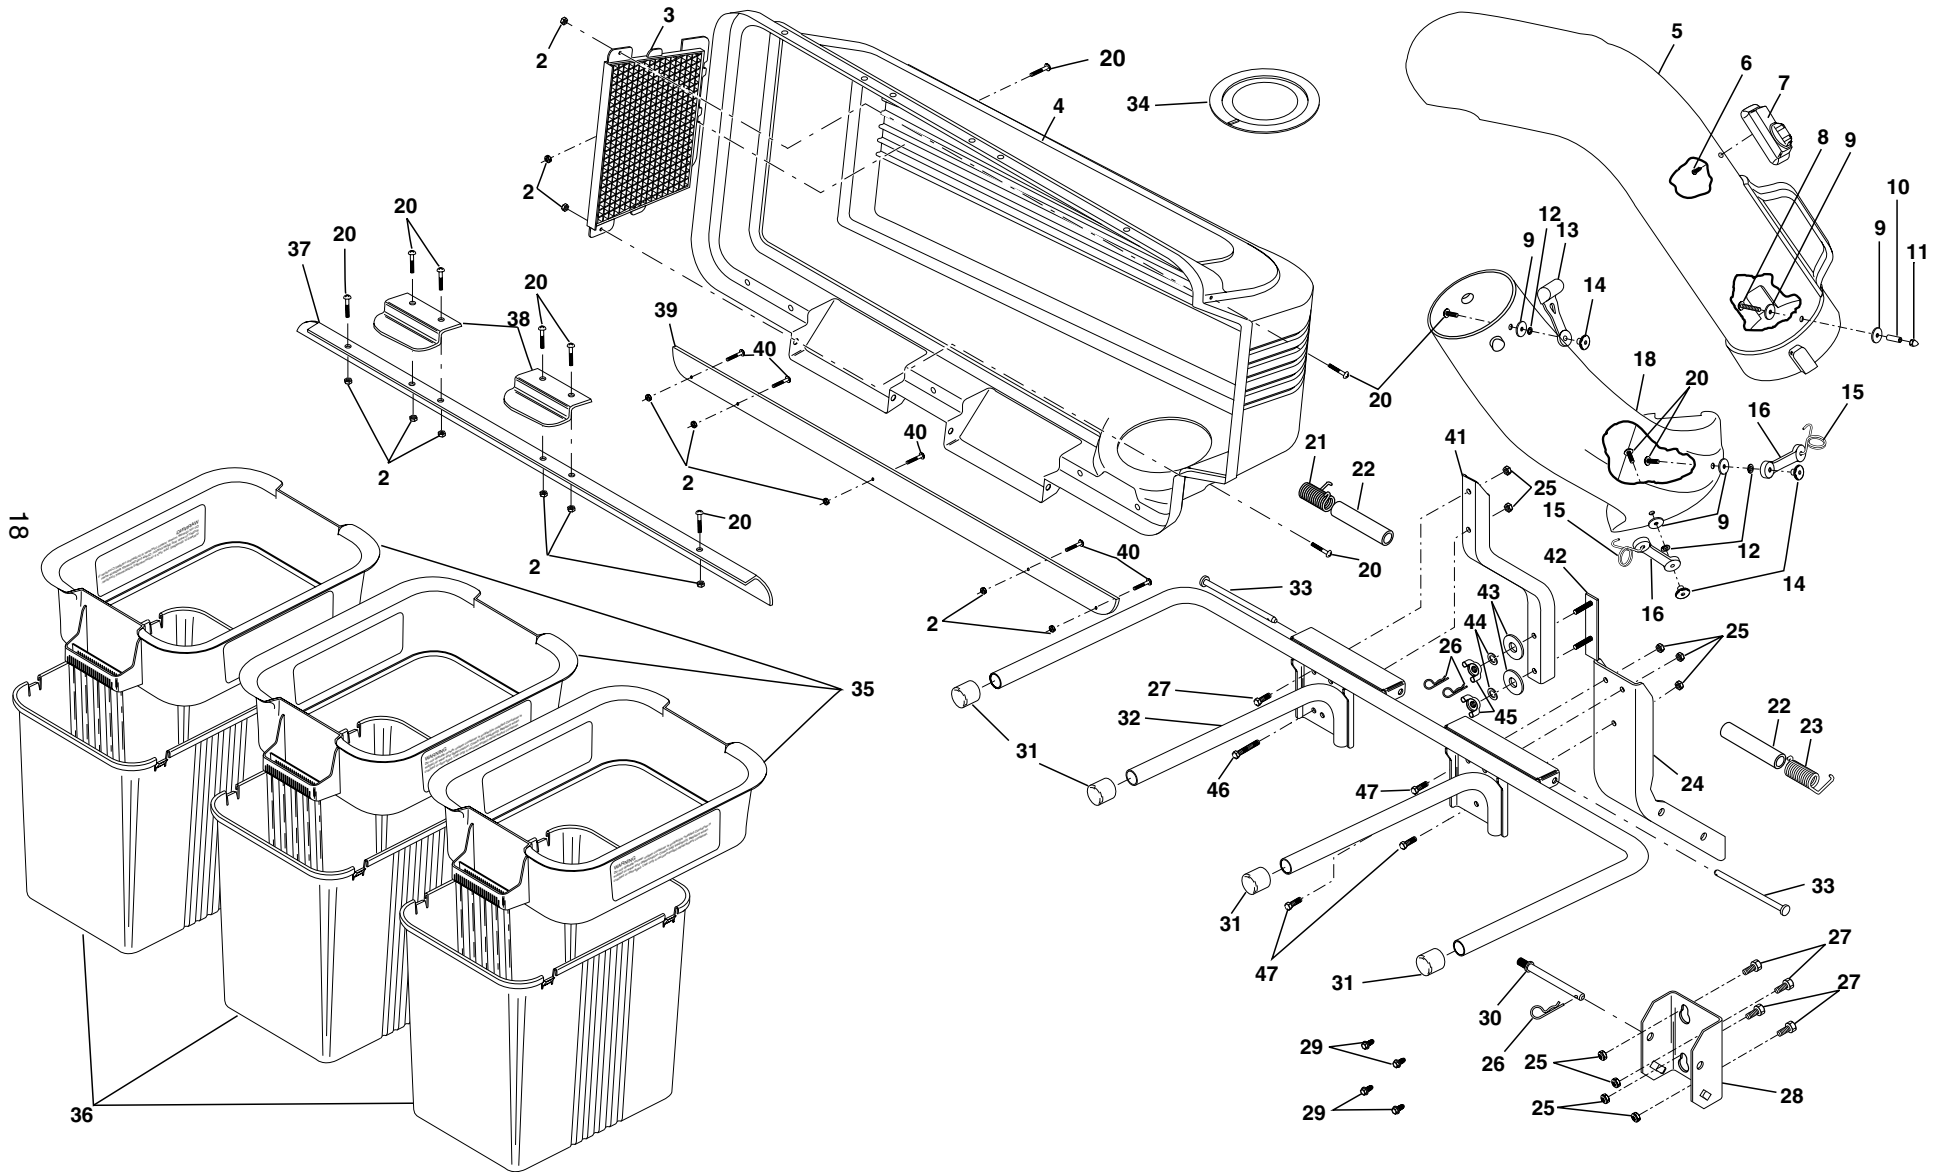

**Model No. C342B**  
**42 Inch Mower**  
**Grass Catcher**

- **Repair Parts**

# REPAIR PARTS / PIÈCES DE RECHANGE

GRASS CATCHER - - MODEL NUMBER C342B / RAMASSE-HERBE - - NUMÉRO DE MODÈLE C342B  
PRODUCT NUMBER 954 04 05-03 / NUMÉRO DE PRODUIT 954 04 05-03

# REPAIR PARTS / PIÈCES DE RECHANGE

GRASS CATCHER - - MODEL NUMBER C342B / RAMASSE-HERBE - - NUMÉRO DE MODÈLE C342B

PRODUCT NUMBER 954 04 05-03 / NUMÉRO DE PRODUIT 954 04 05-03

KEY NO.	PART NO.	DESCRIPTION	KEY NO.	PART NO.	DESCRIPTION
2	532069180	Nut, Crownlock #10-24	29	532170165	Shoulder Bolt, Self Tapping
3	532127533	Screen, Cover	30	532131137	Pin, Support Post
4	532134678	Cover	31	532174083	Plug, Tubing End
5	532126840	Chute, Upper			
6	818021008	Screw, Special #10-14x1/2	32	532134639	Bagger, Frame
7	532140572	Dump Bag Indicator	33	532128600	Pin, Hinge
8	532087175	Screw, #10-24 x 1-1/8	34	532127534	Gasket, Cover
9	819061216	Washer 3/16x3/4x16 Ga.	35	532129585	Container, Top
10	532007206	Spacer, Split	36	532129586	Container, Bottom
11	532060867	Nut, Acorn #10-24	37	532134637	Seal, Cover
12	810071000	Washer, lock	38	532130895	Latch Handle, Cover
13	532109808	Latch, Chute	39	532155857	Strip, Reinforcement
14	532125004	Nut, Weld	40	871141008	Screw #10-24 x 1/2
15	532130760	Latch, Hook	41	532156006	Bagger, Support Tube
16	532130759	Rubber, Latch			
18	532162803	Chute, Lower	42	532145186	Reinforcement Plate
20	871161010	Screw #10-24 x 5/8	43	819112410	Washer 11/32x1.5x10 Ga.
21	532132796	Spring, Cover L.H. (black)	44	810040500	Washer, lock
22	532133235	Spacer, Cover	45	532128638	Nut, Wing
23	532132983	Spring, Cover R.H. (gray)	46	874760536	Bolt, Hex 5/16-18 x 2-1/4
24	532126813	Post, Support	47	872110506	Carriage Bolt 5/16-18 x 3/4
25	532063124	Locknut 5/16 x 18	—	532104419	Bag, 3.0 mil. 30 Gallon
26	532124670	Spring, Retainer			gallon Trash (not included with bagger)
27	874760512	Bolt, Hex 5/16-18 x 3/4	—	532156235	Owner's Manual
28	532170053	Bracket, Mounting			