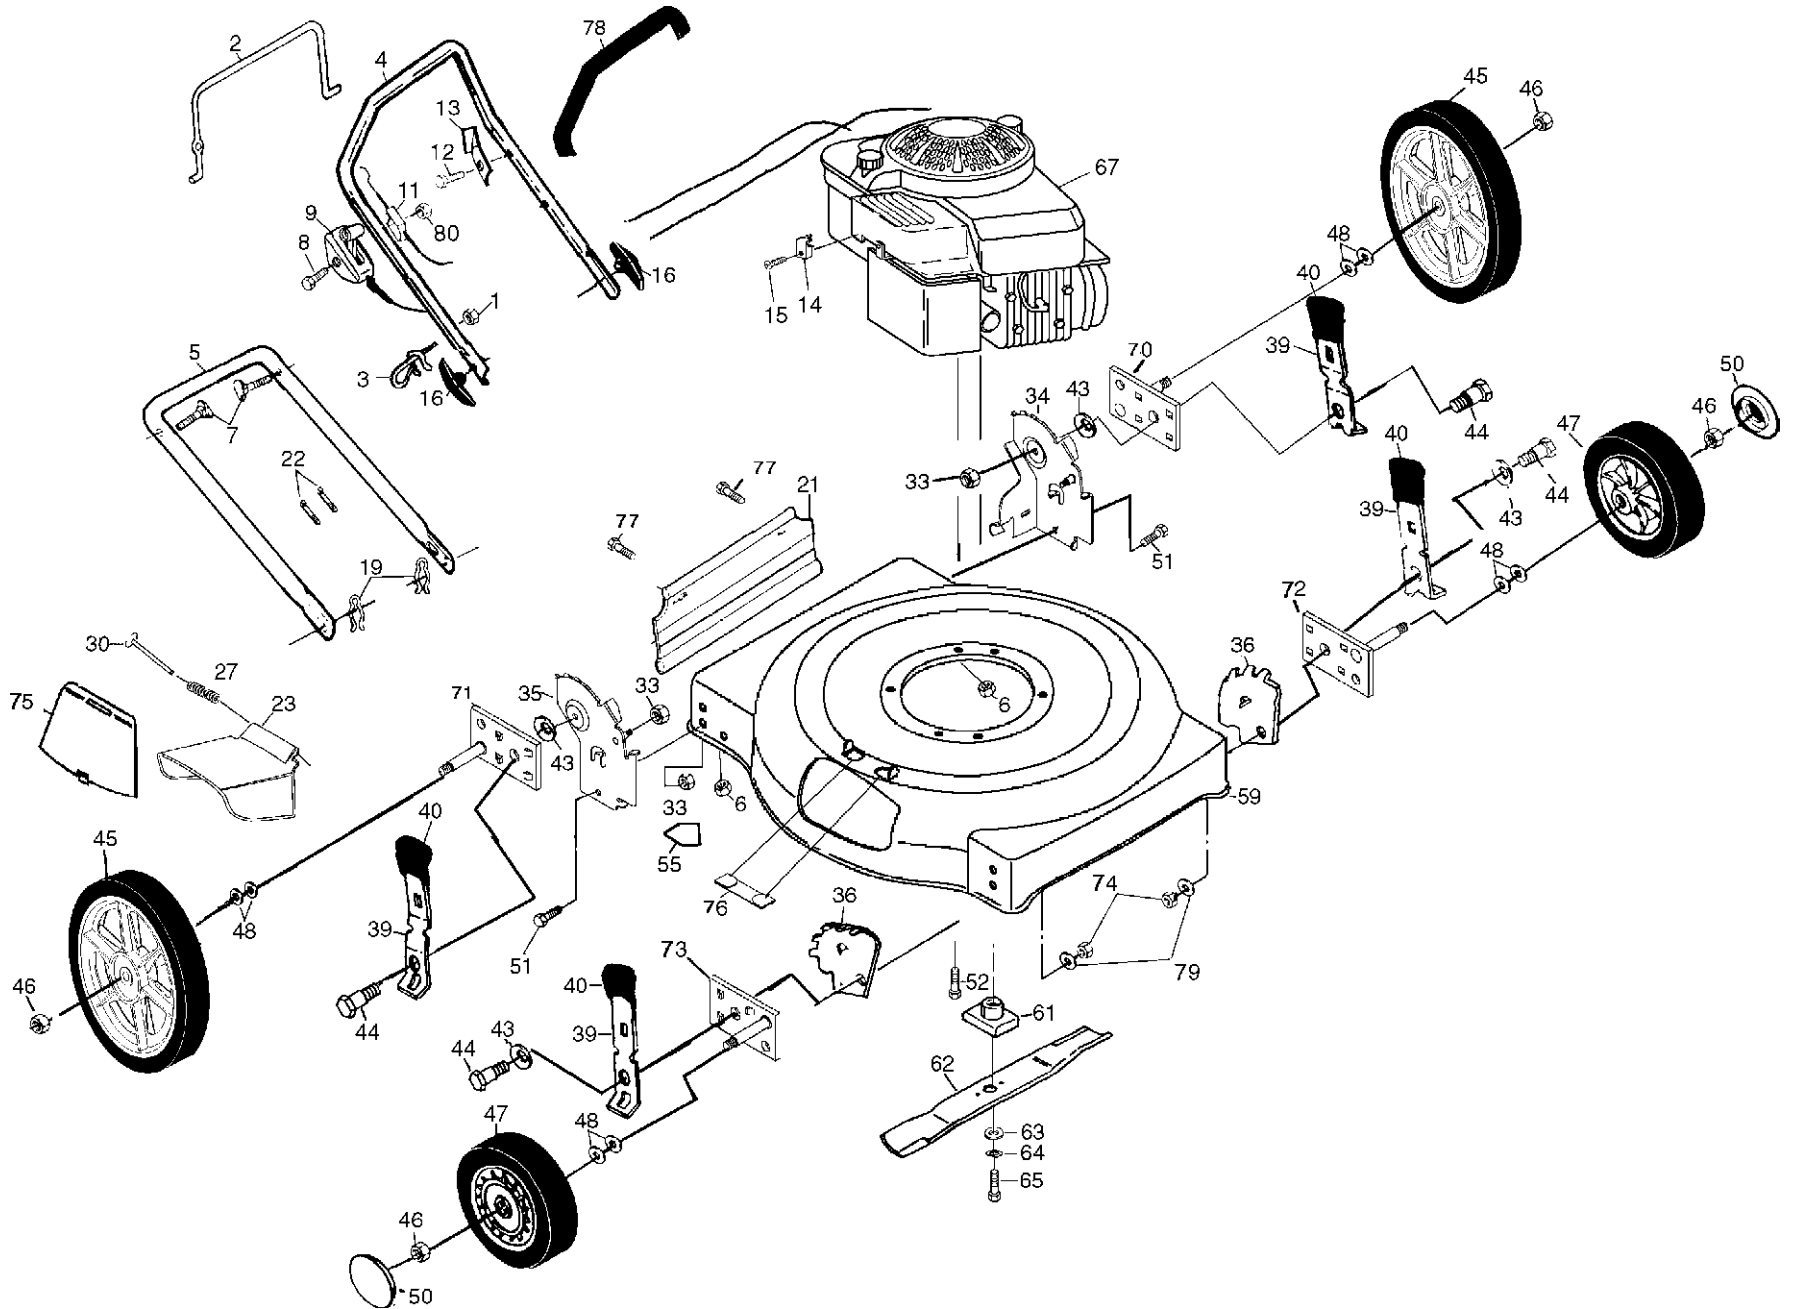

REPAIR PARTS

ROTARY LAWN MOWER - - MODEL NUMBER 6022SH (6022SHB)

REPAIR PARTS

ROTARY LAWN MOWER - - MODEL NUMBER 6022SH (6022SHB)

KEY NO.	PART NO.	DESCRIPTION
1	532 06 36-01	Locknut 1/4-20
2	532 17 65-63	Control Bar
3	532 17 95-85	Rope Guide
4	532 17 36-93	Upper Handle (with Foam Grip)
5	532 17 42-91	Lower Handle
6	532 06 36-01	Locknut 1/4-20
7	532 13 19-59	Handle Bolt 5/16-18
8	532 14 49-29	Hex Washer Head Screw 1/4-20 x 2-1/8
9	532 16 41-37	Throttle Control
11	532 13 31-07	Engine Zone Control Cable
12	532 75 00-97	Hex Washer Head Screw #10-24 x 1/2
13	532 12 51-62	Up-Stop Bracket
14	532 21 31-46	Cable Clamp
15	532 08 38-16	Screw #10 x 5/8
16	532 13 63-76	Handle Knob
19	532 05 17-93	Hairpin Cotter
21	532 16 58-58	Rear Deflector
22	532 06 64-26	Wire Tie
23	532 17 65-61	Discharge Guard
27	532 16 08-32	Torsion Spring
30	532 16 08-33	Hinge Rod
33	532 06 31-24	Locknut 5/16-18
34	532 17 44-13	Wheel Bracket Support (Left)
35	532 17 44-14	Wheel Bracket Support (Right)
36	532 16 57-04	Wheel Bracket Adjuster
39	532 16 85-99	Selector Spring
40	532 08 78-77	Selector Knob
43	819 11 22-22	Washer
44	532 16 08-28	Shoulder Bolt
45	532 75 20-63	Wheel Assembly (Rear)
46	532 08 39-23	Locknut 1/16-18

KEY NO.	PART NO.	DESCRIPTION
47	532 75 05-50	Wheel Assembly (Front)
48	532 05 71-43	Washer
50	532 07 74-00	Hubcap
51	874 76 05-14	Hex Head Bolt 5/16-18x
52	532 15 04-06	Hex Head Thread Rolling Screw 3/8-16 x 1
55	532 10 73-39	Danger Decal
59	532 17 65-65	Lawn Mower Housing (Includes Key #55)
61	532 85 15-14	Blade Adapter
62	532 14 11-14	22" Blade
63	532 85 10-74	Hardened Washer
64	532 85 02-63	Helical Lockwasher 3/8
65	532 85 10-84	Screw Hex Head 3/8-24 x 1-3/8 (Grade 8)
67	- - -	Engine, Briggs & Stratton, Model No. 12H802 (Order parts from engine manufacturer)
70	532 16 86-01	Axle Arm Assembly (LR)
71	532 16 86-02	Axle Arm Assembly (RR)
72	532 16 86-05	Axle Arm Assembly (LF)
73	532 16 86-04	Axle Arm Assembly (RF)
74	532 75 11-53	Nut
75	532 17 65-62	Plate, Mulcher
76	532 17 65-60	Clip, Closeout
77	874 76 04-12	Screw
78	532 16 42-65	Foam Grip
79	532 06 15-37	Washer
80	532 13 20-04	Nut, Hex 1/4-20
--	532 18 03-11	Owner's Manual (English/French)
--	532 16 23-00	Warning Decal (Not Shown)

NOTE: All component dimensions given in U.S. inches
1 inch = 25.4 mm