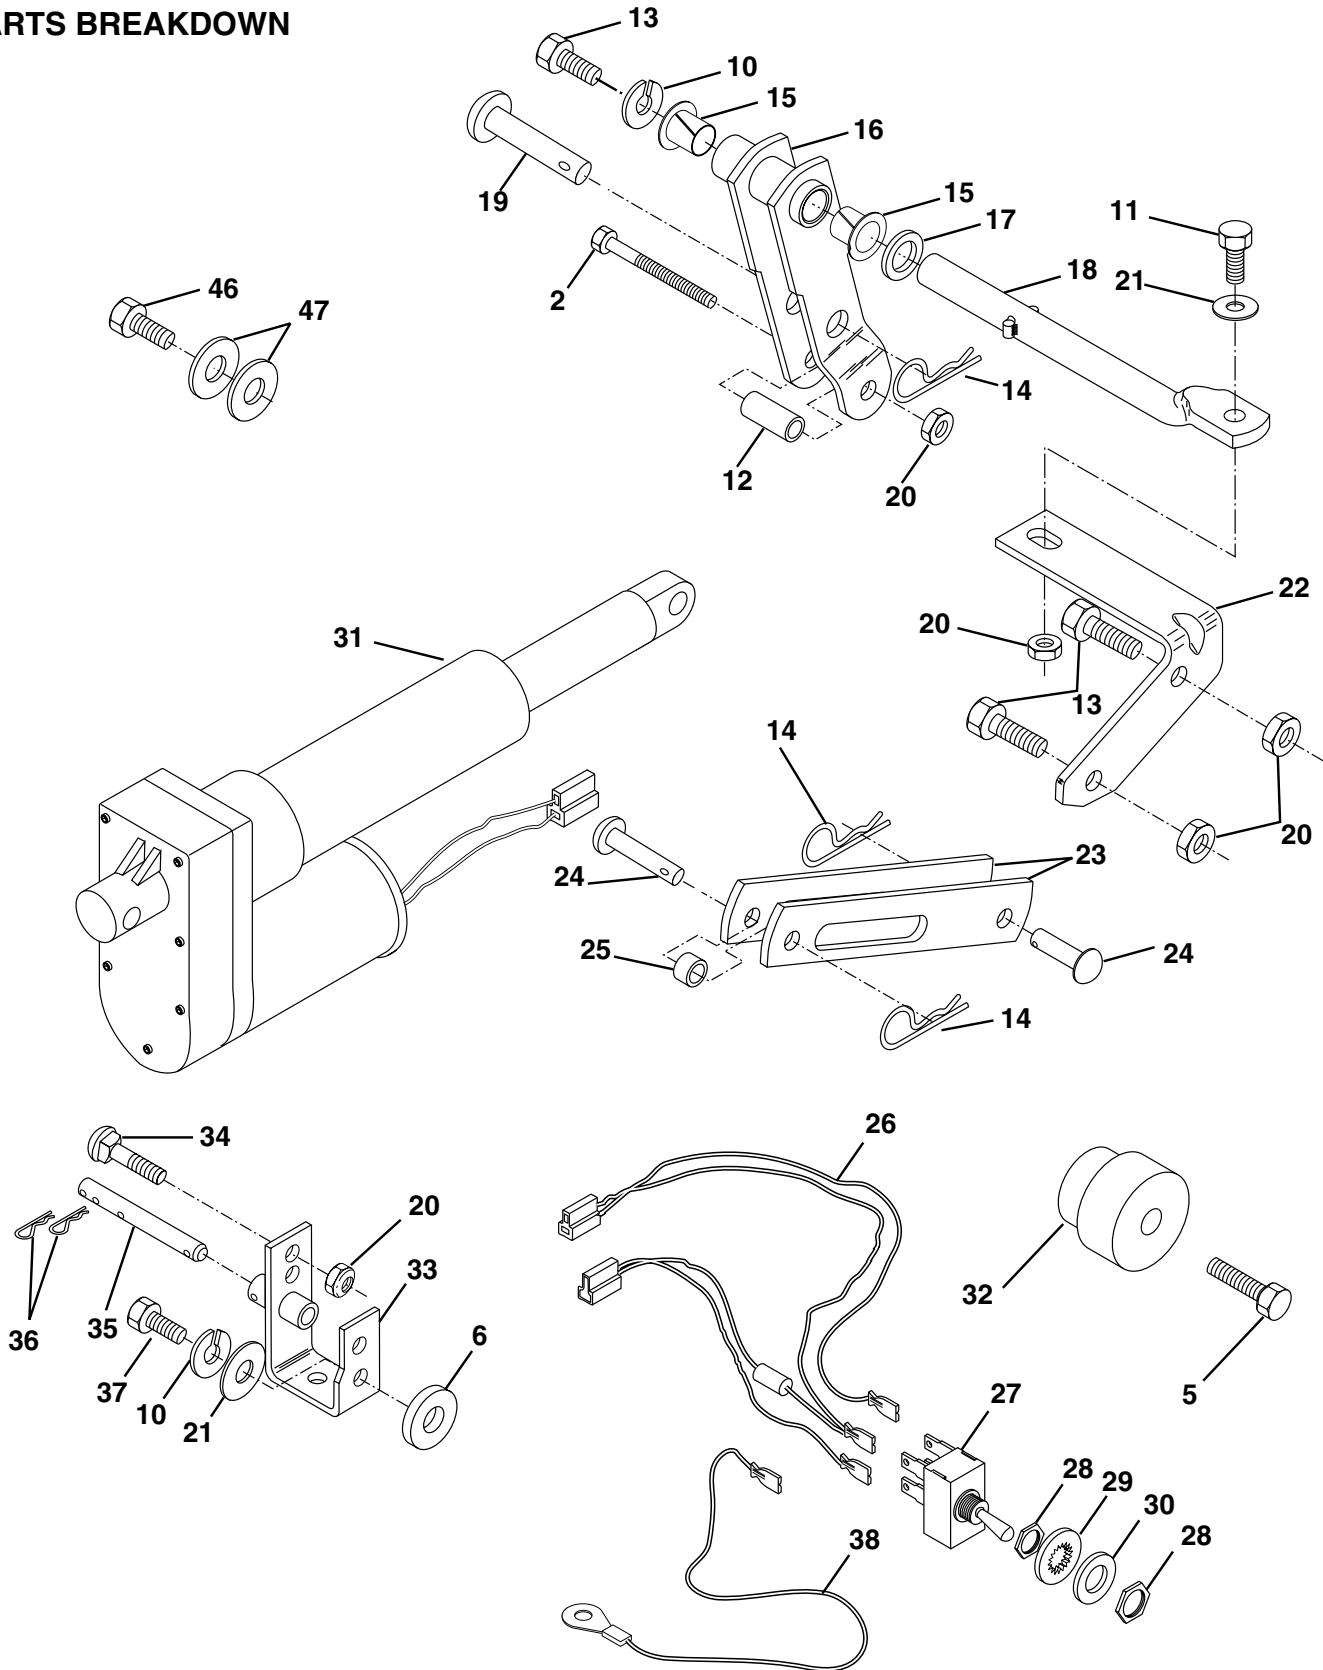

### **CAUTION:**

Read and follow all Safety Rules and Instructions before operating this equipment.

- **Safety**
- **Assembly**
- **Operation**
- **Maintenance**
- **Repair Parts**

**REPAIR PARTS**

**ELECTRIC ACTUATOR KIT- - MODEL NUMBER EAV20A**

**ACTUATOR BREAKDOWN**

KEY NO.	PART NO.	DESCRIPTION
1	1862J	Screw - Sl. Fil. Hd. Mach. No. 10-32 x 1-5/8
2	1863J	Lockwasher - No. 10
3	8331J	Housing Cover
4	1857J	Cover Gasket
5	1865J	Snap Ring
6	1864J	Retaining Ring
7	677A149	Spring Washer (Use 3 or 4 as req'd.)

KEY NO.	PART NO.	DESCRIPTION
8	674A281	Pawl & Ramp Washer
9	1859J	Out put Gear
10	1861J	Motor - 12V
11	673A218	Connector Body Kit
12	---	Not Serviced Separately Order complete actuator Part# 124371X
13	1860J	Thrust Washer
14	1858J	Intermediate Gear

### PARTS BREAKDOWN

**ELECTRIC ACTUATOR KIT- - MODEL NUMBER EAV20A**

**GEAR DRIVE**

**PARTS BREAKDOWN**

<b>KEY NO.</b>	<b>PART NO.</b>	<b>DESCRIPTION</b>
2	74520636	Bolt, Hex 3/8-16 x 2-1/4 Grade 5
5	74760622	Bolt, Hex 3/8-16 x 1-3/8
6	19131407	Washer 13/32 x 7/8 x 7 Ga.
10	10040600	Washer, Lock
11	74760620	Bolt, Hex 3/8-16 x 1-1/4
12	5950J	Bushing .384 x 1/2 x 1-1/4
13	74760614	Bolt, Hex 3/8-16 x 7/8
14	4939M	Spring, Retainer
15	139276	Nyliner
16	138908	Arm, Pivot
17	19211621	Washer 21/32 x 1 x 21 Ga.
18	138914	Rod, Pivot Support
19	138948	Pin, Pivot
20	73800600	Locknut 3/8-16
21	19131416	Washer 13/32 x 7/8 x 16 Ga.
22	138912	Bracket, Pivot Rod
23	138905	Link, Lift
24	138947	Pin, Pivot
25	138909	Spacer
26	127017X	Harness, Lift Kit
27	8984R	Switch, Lift
28	7320R	Nut, Switch
29	7319R	Washer, Lock Int. Tooth
30	19151216	Washer 15/32 x 3/4 x 16 Ga.
31	124371X	Electric, Actuator
32A	105624X	Hub, Lever Lift (Splined)
32B	156816	Hub, Lever Lift (Tapered)
33	677A886	Bracket Asm, Actuator, Gear Drive
34	72270608	Bolt, Carriage 3/8-16 x 1
35	140877	Pin, Actuator
36	4940M	Spring, Retainer
37	74760616	Bolt, Hex 3/8-16 x 1
38	9698R	Wire, Ground
46	17580520	Screw 5/16-18 x 1-1/4
47	19112410	Washer 11/32 x 1-1/2 x 10 Ga.