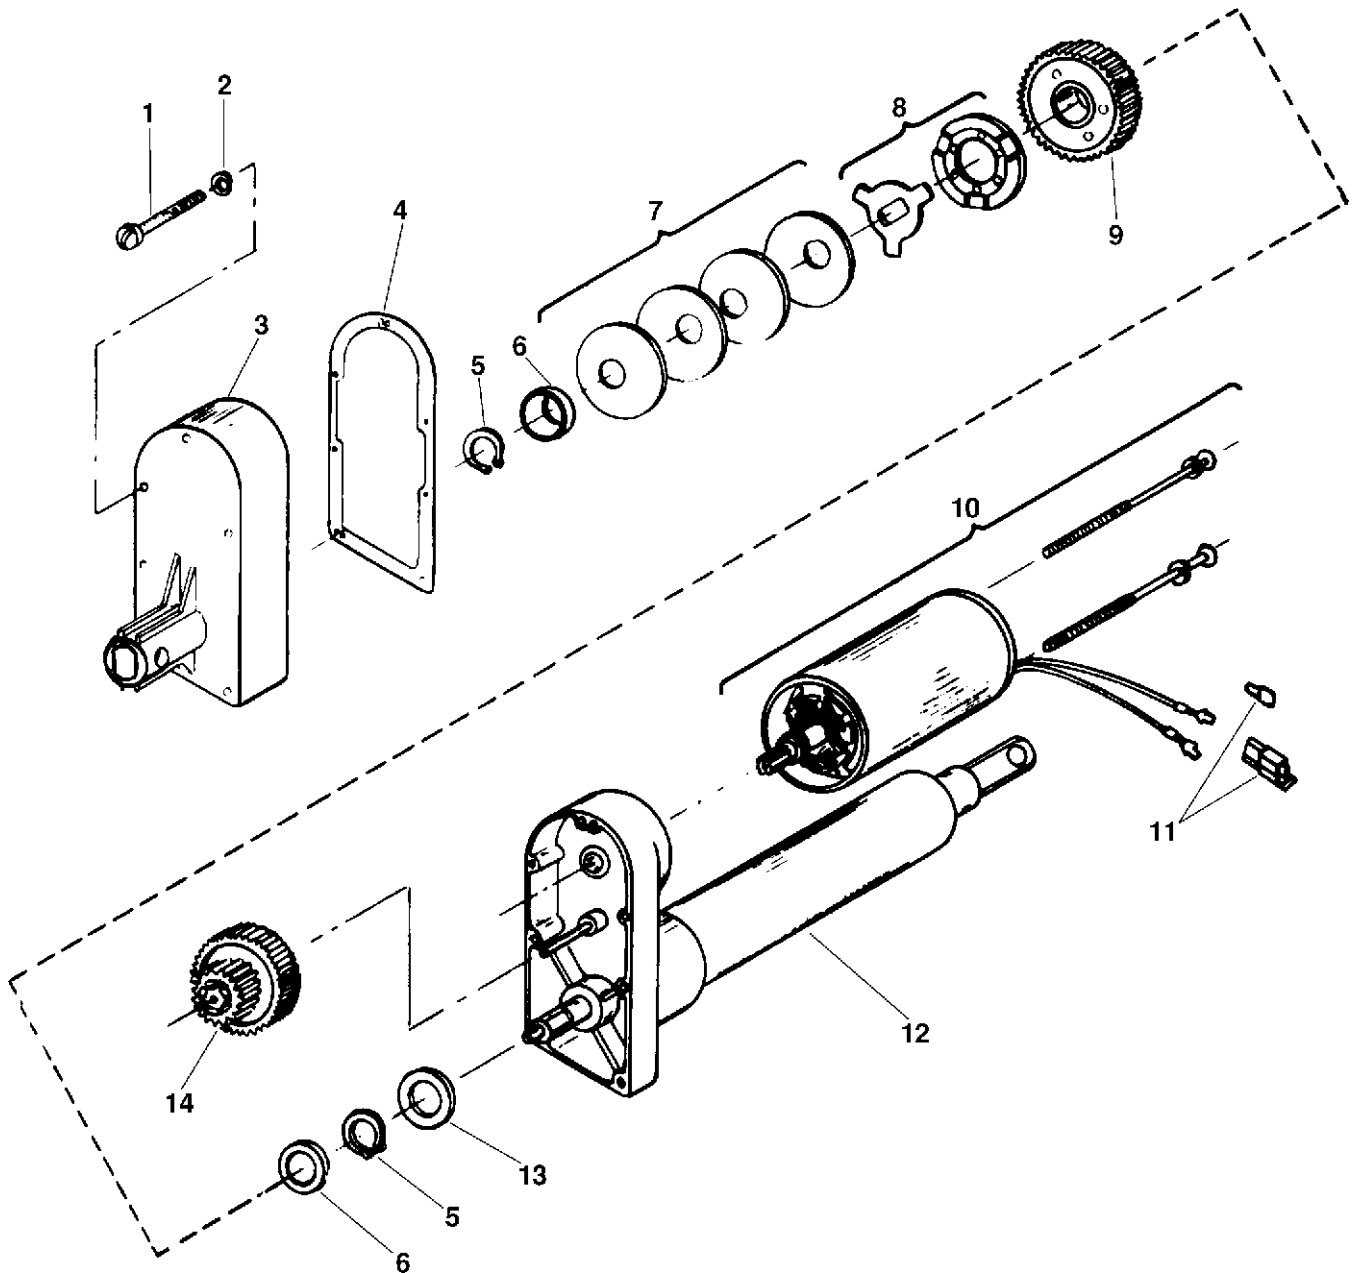

### **CAUTION:**

Read and follow all Safety Rules and Instructions before operating this equipment.

- **Safety**
- **Assembly**
- **Operation**
- **Maintenance**
- **Repair Parts**

**REPAIR PARTS**

**ELECTRIC ACTUATOR KIT- - MODEL NUMBER EAV20A**

**ACTUATOR BREAKDOWN**

KEY NO.	PART NO.	DESCRIPTION
1	1862J	Screw - Sl. Fil. Hd. Mach. No. 10-32 x 1-5/8
2	1863J	Lockwasher - No. 10
3	8331J	Housing Cover
4	1857J	Cover Gasket
5	1865J	Snap Ring
6	1864J	Retaining Ring
7	677A149	Spring Washer (Use 3 or 4 as req'd.)

KEY NO.	PART NO.	DESCRIPTION
8	674A281	Pawl & Ramp Washer
9	1859J	Out put Gear
10	1861J	Motor - 12V
11	673A218	Connector Body Kit
12	---	Not Serviced Separately Order complete actuator Part# 124371X
13	1860J	Thrust Washer
14	1858J	Intermediate Gear

### PARTS BREAKDOWN

**ELECTRIC ACTUATOR KIT- - MODEL NUMBER EAV20A**

**GEAR DRIVE**

**PARTS BREAKDOWN**

<b>KEY NO.</b>	<b>PART NO.</b>	<b>DESCRIPTION</b>
2	74520636	Bolt, Hex 3/8-16 x 2-1/4 Grade 5
5	74760622	Bolt, Hex 3/8-16 x 1-3/8
6	19131407	Washer 13/32 x 7/8 x 7 Ga.
10	10040600	Washer, Lock
11	74760620	Bolt, Hex 3/8-16 x 1-1/4
12	5950J	Bushing .384 x 1/2 x 1-1/4
13	74760614	Bolt, Hex 3/8-16 x 7/8
14	4939M	Spring, Retainer
15	139276	Nyliner
16	138908	Arm, Pivot
17	19211621	Washer 21/32 x 1 x 21 Ga.
18	138914	Rod, Pivot Support
19	138948	Pin, Pivot
20	73800600	Locknut 3/8-16
21	19131416	Washer 13/32 x 7/8 x 16 Ga.
22	138912	Bracket, Pivot Rod
23	138905	Link, Lift
24	138947	Pin, Pivot
25	138909	Spacer
26	127017X	Harness, Lift Kit
27	8984R	Switch, Lift
28	7320R	Nut, Switch
29	7319R	Washer, Lock Int. Tooth
30	19151216	Washer 15/32 x 3/4 x 16 Ga.
31	124371X	Electric, Actuator
32A	105624X	Hub, Lever Lift (Splined)
32B	156816	Hub, Lever Lift (Tapered)
33	677A886	Bracket Asm, Actuator, Gear Drive
34	72270608	Bolt, Carriage 3/8-16 x 1
35	140877	Pin, Actuator
36	4940M	Spring, Retainer
37	74760616	Bolt, Hex 3/8-16 x 1
38	9698R	Wire, Ground
46	17580520	Screw 5/16-18 x 1-1/4
47	19112410	Washer 11/32 x 1-1/2 x 10 Ga.