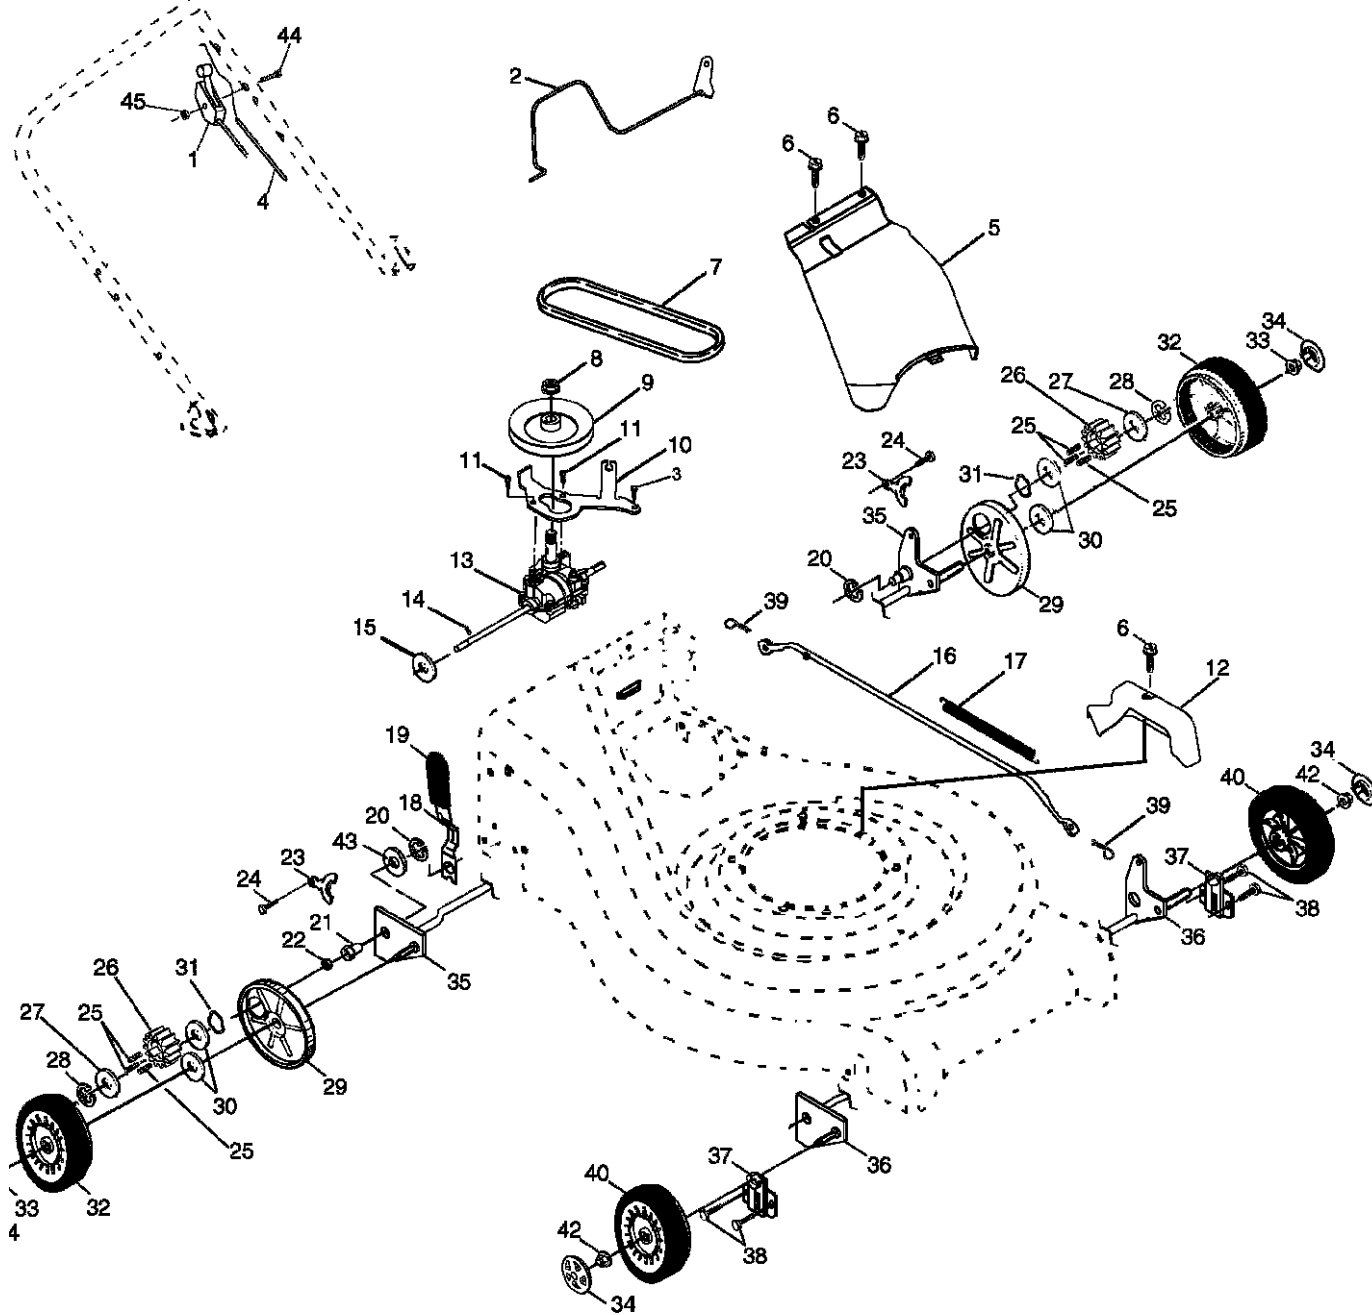

REPAIR PARTS

ROTARY LAWN MOWER MODEL NUMBER 6521RS (6521RSA)

REPAIR PARTS

ROTARY LAWN MOWER MODEL NUMBER 6521RS (6521RSA)

KEY NO.	PART NO.	DESCRIPTION	KEY NO.	PART NO.	DESCRIPTION
1	532170960	Speed Control	23	532164555	Retainer Drive Asm. Stmp.
2	532176593	Bail Control Drive	24	532057808	Screw Hex Head Tapping 1/4-20 x .75
3	817060408	Screw	25	532170011	Drive Pawl
4	532170050	Drive Cable	26	532166450	Pinion, Drive
5	532161537	Cover Drive	27	532052160	Washer
6	532750634	Screw Thdrol 10-25 x .50	28	812000058	E-Ring 7/16
7	532166060	V-Belt	29	532088080	Cover, Dust Wheel
8	532132010	Nut Lock Flanged 3/8-16 Zinc	30	532067725	Washer 1/2 x 1-1/2 x .134
9	532166049	Pulley Driven	31	532057143	Wave Washer
10	532177654	Belt Keeper Bracket	32	532176592	Wheel 9 x 2
11	817541011	Screw Hex Wash Head 10-24 X .668	33	532145212	Nut Hex Flange Lock
12	532166189	Pivot Rod Cover	34	532077400	Hubcap
13	532166388	Transmission Asm.	35	532164552	Shaft Asm. Rear
14	532145354	Pin Spring Thrust	36	532164550	Shaft Asm. Front
15	532057079	Washer Hardened	37	532161463	Retainer Front Shaft
16	532161584	Rod Connecting	38	532163409	Screw 12 x 5/8
17	532161602	Spring Extension	39	532700279	Clip Retainer
18	532164554	Spring Selector	40	532148435	Wheel 8 x 2
19	532161961	Knob Selector Spring	42	532083923	Nut, Hex Flange Lock 3/8-16
20	812000022	E-Ring 7/8	43	819572216	Washer
21	532163365	Bearing Support	44	532144929	Screw 1/4 x 2.12
22	532169911	Bearing Ball	45	532751152	Locknut