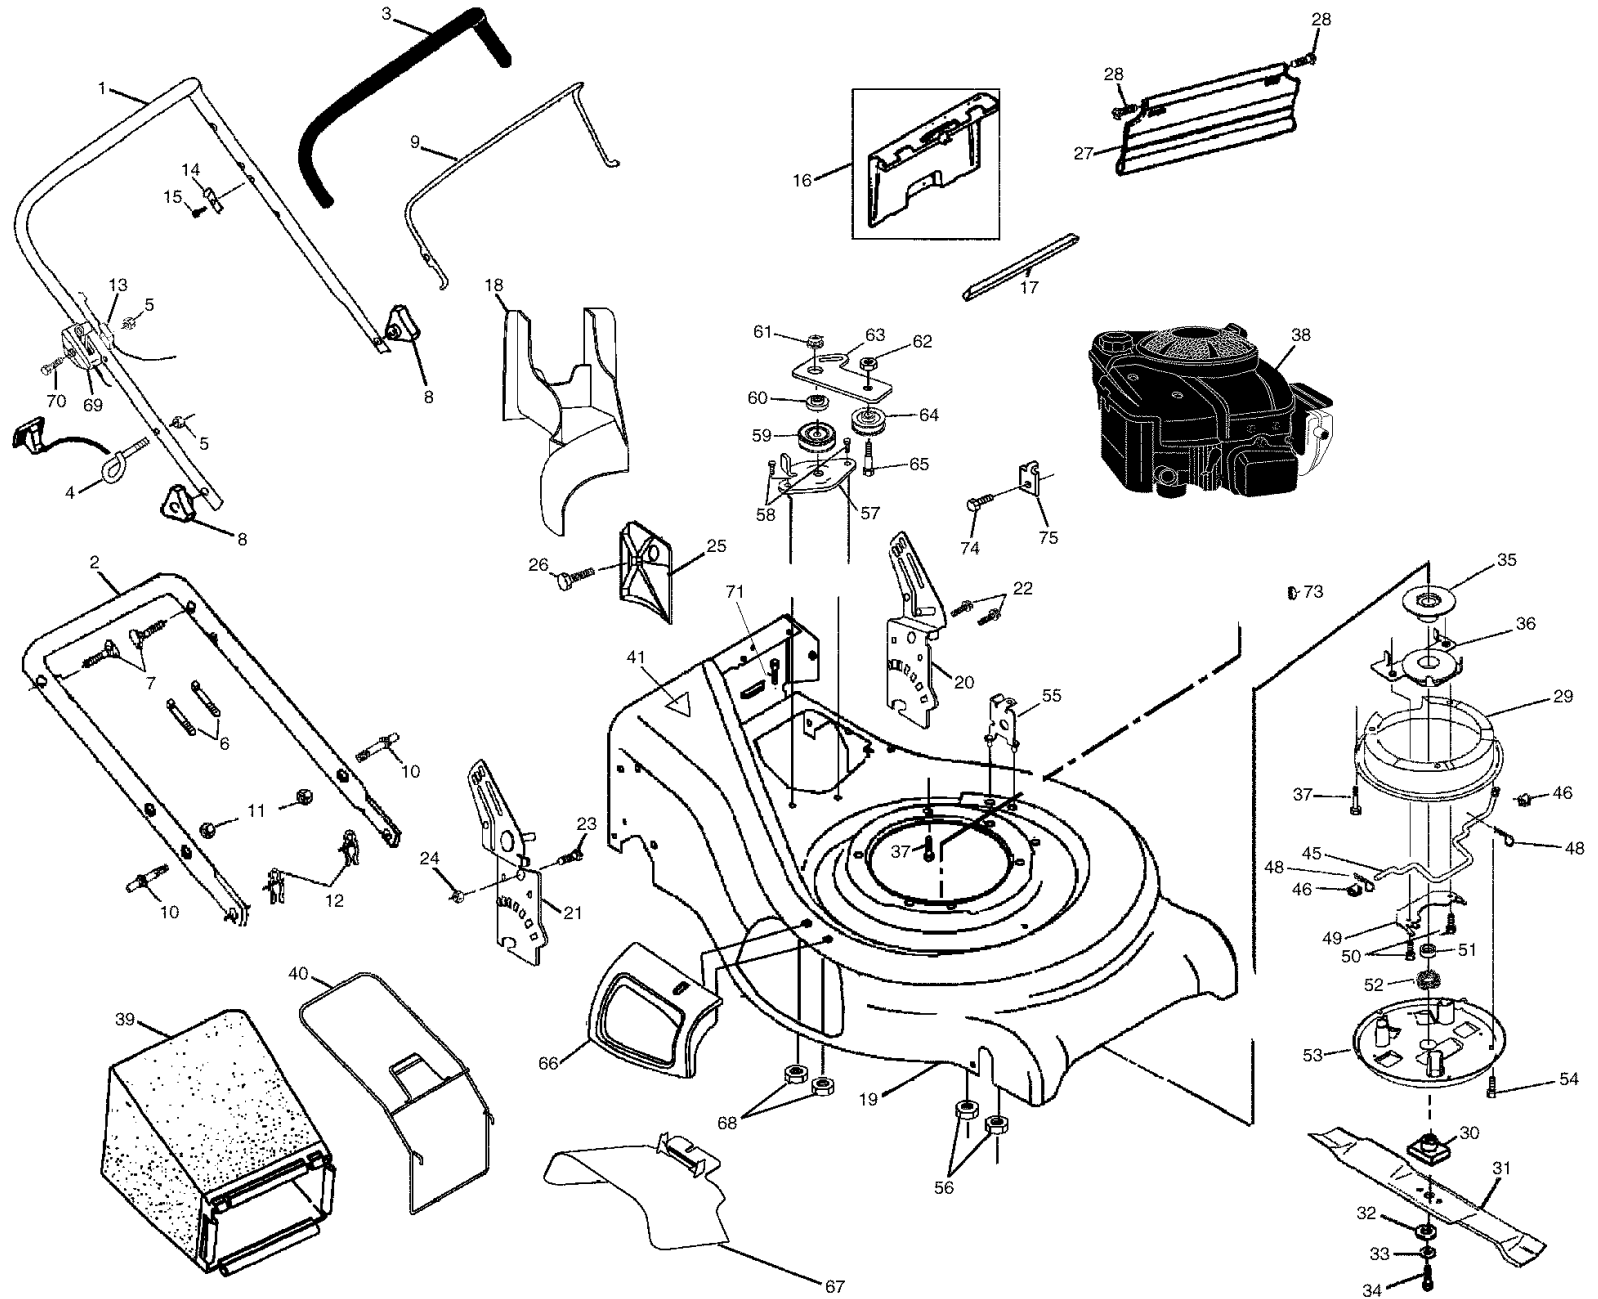

REPAIR PARTS

ROTARY LAWN MOWER MODEL NUMBER 6521RS (6521RSA)

REPAIR PARTS

ROTARY LAWN MOWER MODEL NUMBER 6521RS (6521RSA)

KEY NO.	PART NO.	DESCRIPTION	KEY NO.	PART NO.	DESCRIPTION
1	532177698	Handle, Upper Dlx Comf. (Including grip)	37	532150406	Bolt, Engine
2	532164556	Handle, Lower	38	-----	Engine B&S 120602
3	532164265	Grip, HdI Foam Smooth			Order parts from engine manufacturer
4	532132001	Guide, Rope, Side	39	532169111	Grass Catcher Bag
5	532063601	Nut, Hex Lockwasher 1/4-20	40	532161358	Grass Catcher Frame
6	532066426	Wire, Tie	41	532107339	Danger Decal
7	532131959	Bolt, Handle 5/16-18 x 1.75	45	532166034	Engagement Rod
8	532087692	Knob, Handle	46	532166041	Bushing
9	532176594	Bail, Cont. Wire Dlx Comf. Yel	48	532169605	Retainer Clip
10	532161551	Bolt, Sq. Neck	49	532177653	Clamp
11	873990500	Nut, Hex Lockwasher Ins. 5/16-18 UNC	50	532054583	Screw
12	532051793	Cotter, Hairpin	51	532169980	Spacer
13	532133107	Engine zonecontrol cable	52	532170868	Wave Washer
14	532125162	Bracket, Upstop	53	532173041	Belt Cover, Bottom
15	532083816	Screw, Hex Washer Head Tapping 10-2	54	532750097	Screw
16	532162085	Kit, Door Rear	55	532177651	Cable Support Bracket
17	532161548	Seal, Door	56	532063601	Nut
18	532165261	Plug, Mulcher	57	532177656	Bracket Assy.
19	532176599	Kit, Housing	58	532057808	Screw
20	532164548	Handle, Bracket Asm. Left	59	532166042	V-Groove Pulley
21	532169306	Handle, Bracket Asm. Right	60	532166050	Idler Arm Spacer
22	532150078	Screw, Hex Wshd	61	532145212	Flange Nut
23	532163183	Bolt, Hex Head 5/16-18 x 5/8	62	532155552	Locknut
24	532063124	Nut, Hex Lock Wshr 5/16-18	63	532177655	Idler Arm
25	532161333	Baffle, Side	64	532166043	Idler Pulley
26	532163409	Screw 12 x 5/8	65	532160829	Shoulder Bolt
27	532161550	Skirt	66	532171962	Door Assy.
28	532088652	Screw, Hinge 1/4-20 x 1.25	67	532166028	Deflector, Door
29	532177652	Belt Cover, Top	68	532088349	Nut
30	532851514	Adapter, Blade w/key Longer	69	532168246	Throttle Control
31	532159267	Blade, 21"	70	532144929	Screw
32	532851074	Washer, Hardened	71	532054583	Screw
33	532850263	Lockwasher, Helical Spring 3/8	73	532087677	Hi Pro Key
34	532851084	Screw, Hex Head 3/8-24 x 1.38	74	532083816	Screw
35	532169809	Pulley, Fixed	75	532111190	Cable Clamp
36	532170045	Bearing Support Assy.	--	532162300	Warning Decal (Not Shown)
			--	532177951	Owner's Manual (English/French)