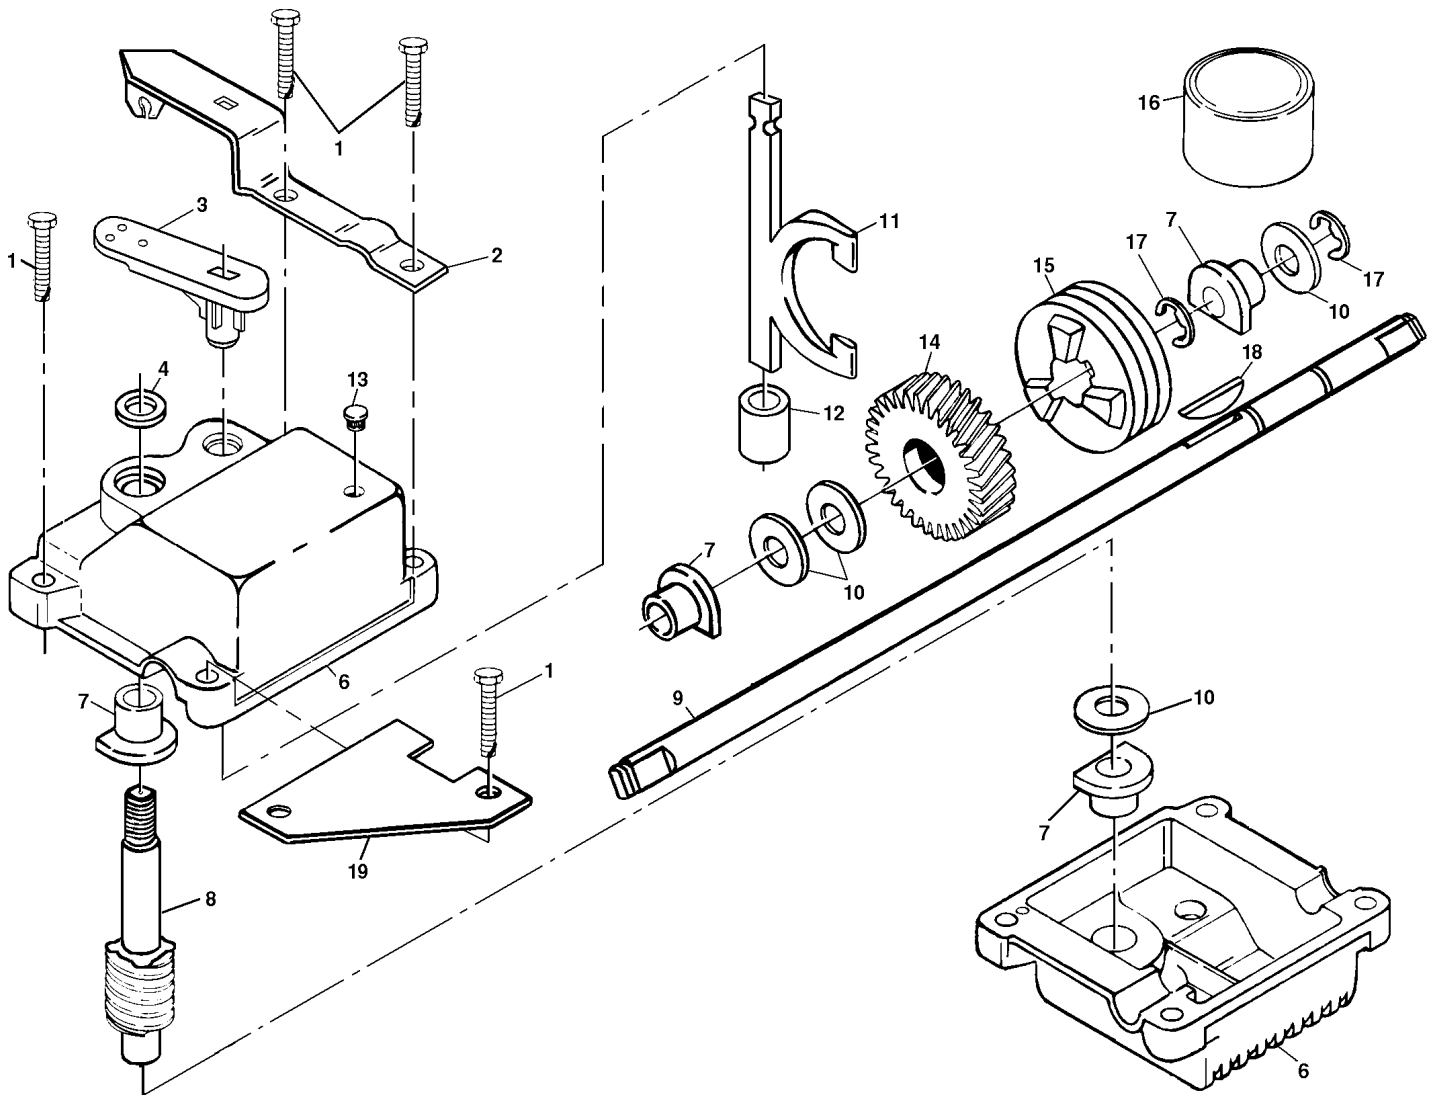

REPAIR PARTS

ROTARY LAWN MOWER - - MODEL NUMBER 6522SH (6522SHA)

REPAIR PARTS

ROTARY LAWN MOWER - - MODEL NUMBER 6522SH (6522SHA)

KEY NO.	PART NO.	DESCRIPTION	KEY NO.	PART NO.	DESCRIPTION
2	532145755	Drive Control	19	532063601	Hex Locknut 1/4-20
3	532751152	Locknut#10-24	22	532066426	Wire Tie
4	532158755	Hex Washer Head Screw 1/4-20 x 2.12	26	532146072	Pan Head Tapping Screw #10-24 x 2-3/4
5	532146527	V-Belt	27	532750097	Hex Head Tapping Screw #10-2
6	532150495	Spring Retainer	28	532700422	Drive Cover
8	532077400	Hubcap	31	532132010	Hex Flange Nut
9	532145212	Flanged Locknut 3/8-16	32	532137052	Drive Pulley
11	532088558	Wheel & Tire Assembly	35	532151521	Wheel Adjuster Assembly (Left)
12	812000058	E-Ring	36	532702511	Gear Case Assembly
13	532137054	Pinion	37	532137090	Spring
14	532088080	Dust Cover	40	532075192	Spring
16	532067725	Washer 1/2 x 1-1/2 x .134	41	532151520	Wheel Adjuster Assembly (Right)
18	532087877	Selector Knob	55	532086012	Driveshaft Cover

REPAIR PARTS

ROTARY LAWN MOWER - - MODEL NUMBER 6522SH (6522SHA)

GEAR CASE ASSEMBLY PART NUMBER 532702511

KEY NO.	PART NO.	DESCRIPTION
1	817490416	Tapping Screw 1/4-20 x 1-1/4
2	532140269	Engagement Bracket
3	532137053	Shifter
4	532057072	Seal
6	532048373	Gear Case Halves Kit (Includes Key Nos. 4, and 7)
7	532077881	Bearing
8	532137051	Worm Shaft
9	532137074	Drive Shaft

KEY NO.	PART NO.	DESCRIPTION
10	532057079	Hardened Washer
11	532131484	Clutch Yoke
12	532700343	Bushing
13	532086447	Plug
14	532137050	Helical Gear
15	532750436	Clutch Jaw
16	532750369	Grease
17	812000003	E-Ring
18	532850848	Hi-Pro Key
19	532125441	Spring Bracket