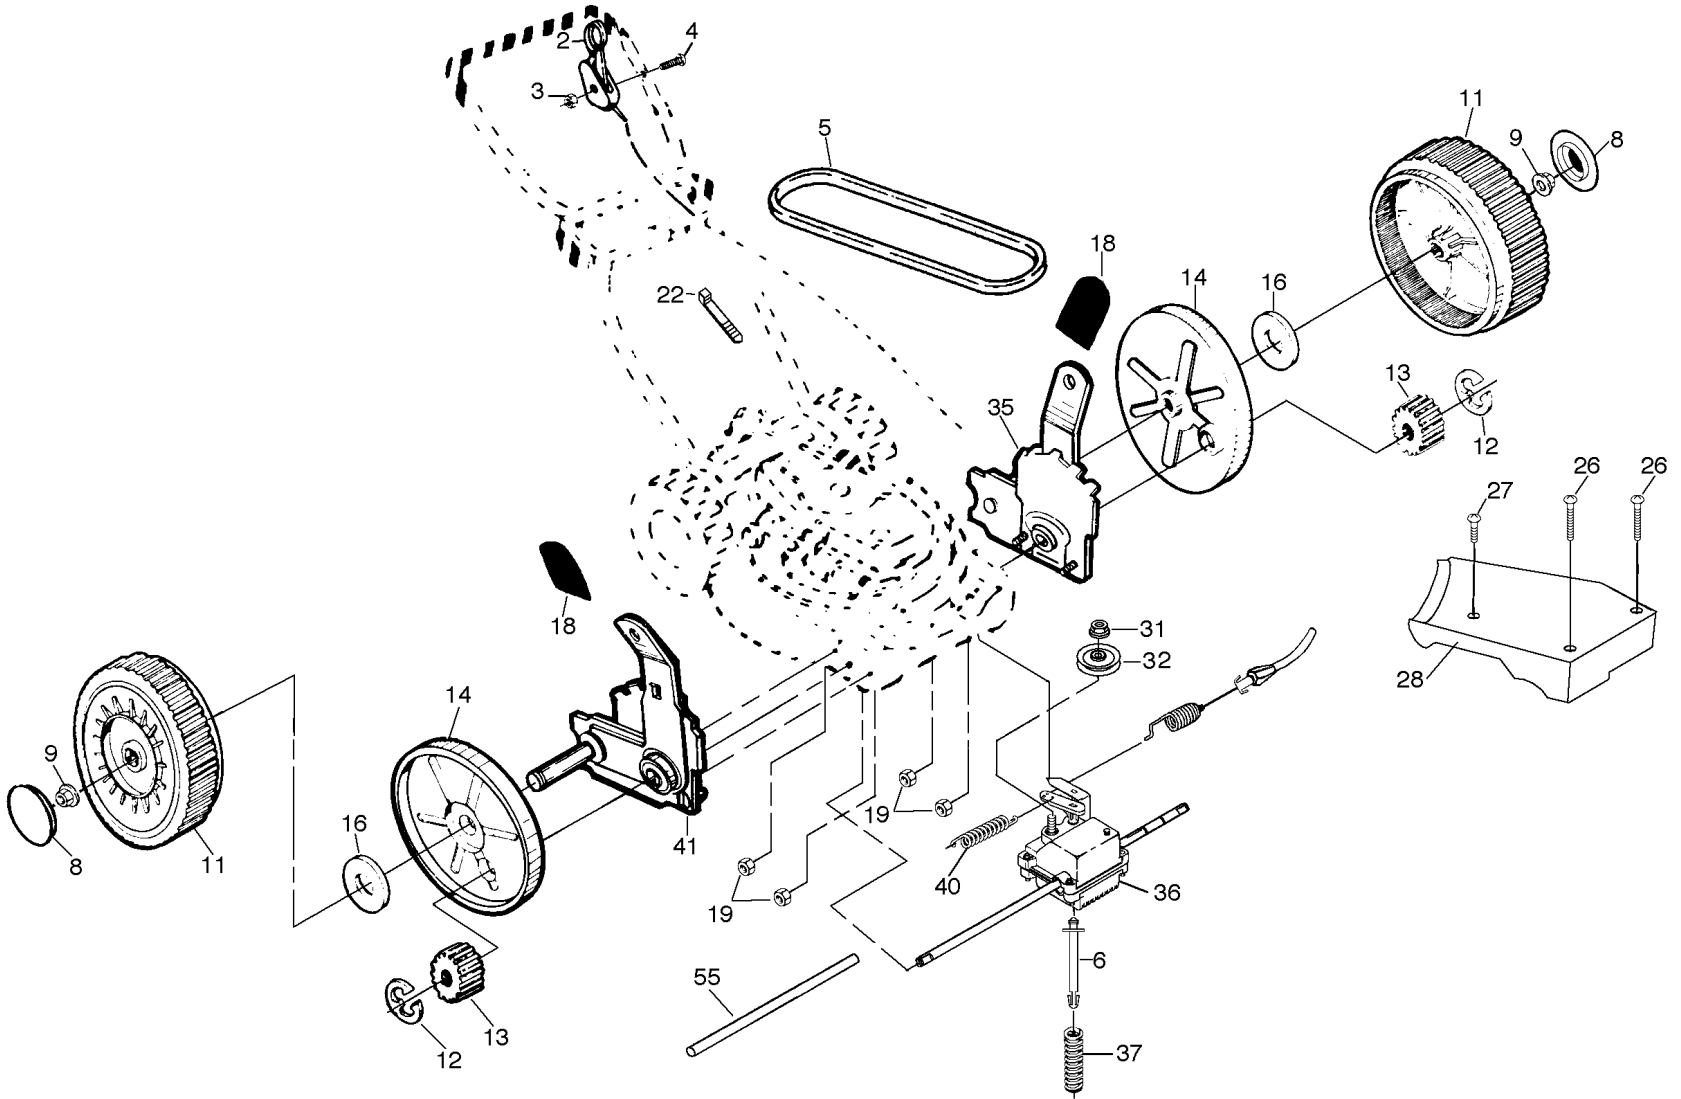

REPAIR PARTS

ROTARY LAWN MOWER - - MODEL NUMBER 6522SH (6522SHA)

REPAIR PARTS

ROTARY LAWN MOWER - - MODEL NUMBER 6522SH (6522SHA)

KEY NO.	PART NO.	DESCRIPTION	KEY NO.	PART NO.	DESCRIPTION
2	532145755	Drive Control	19	532063601	Hex Locknut 1/4-20
3	532751152	Locknut#10-24	22	532066426	Wire Tie
4	532158755	Hex Washer Head Screw 1/4-20 x 2.12	26	532146072	Pan Head Tapping Screw #10-24 x 2-3/4
5	532146527	V-Belt	27	532750097	Hex Head Tapping Screw #10-2
6	532150495	Spring Retainer	28	532700422	Drive Cover
8	532077400	Hubcap	31	532132010	Hex Flange Nut
9	532145212	Flanged Locknut 3/8-16	32	532137052	Drive Pulley
11	532088558	Wheel & Tire Assembly	35	532151521	Wheel Adjuster Assembly (Left)
12	812000058	E-Ring	36	532702511	Gear Case Assembly
13	532137054	Pinion	37	532137090	Spring
14	532088080	Dust Cover	40	532075192	Spring
16	532067725	Washer 1/2 x 1-1/2 x .134	41	532151520	Wheel Adjuster Assembly (Right)
18	532087877	Selector Knob	55	532086012	Driveshaft Cover

REPAIR PARTS

ROTARY LAWN MOWER - - MODEL NUMBER 6522SH (6522SHA)

GEAR CASE ASSEMBLY PART NUMBER 532702511

KEY NO.	PART NO.	DESCRIPTION
1	817490416	Tapping Screw 1/4-20 x 1-1/4
2	532140269	Engagement Bracket
3	532137053	Shifter
4	532057072	Seal
6	532048373	Gear Case Halves Kit (Includes Key Nos. 4, and 7)
7	532077881	Bearing
8	532137051	Worm Shaft
9	532137074	Drive Shaft