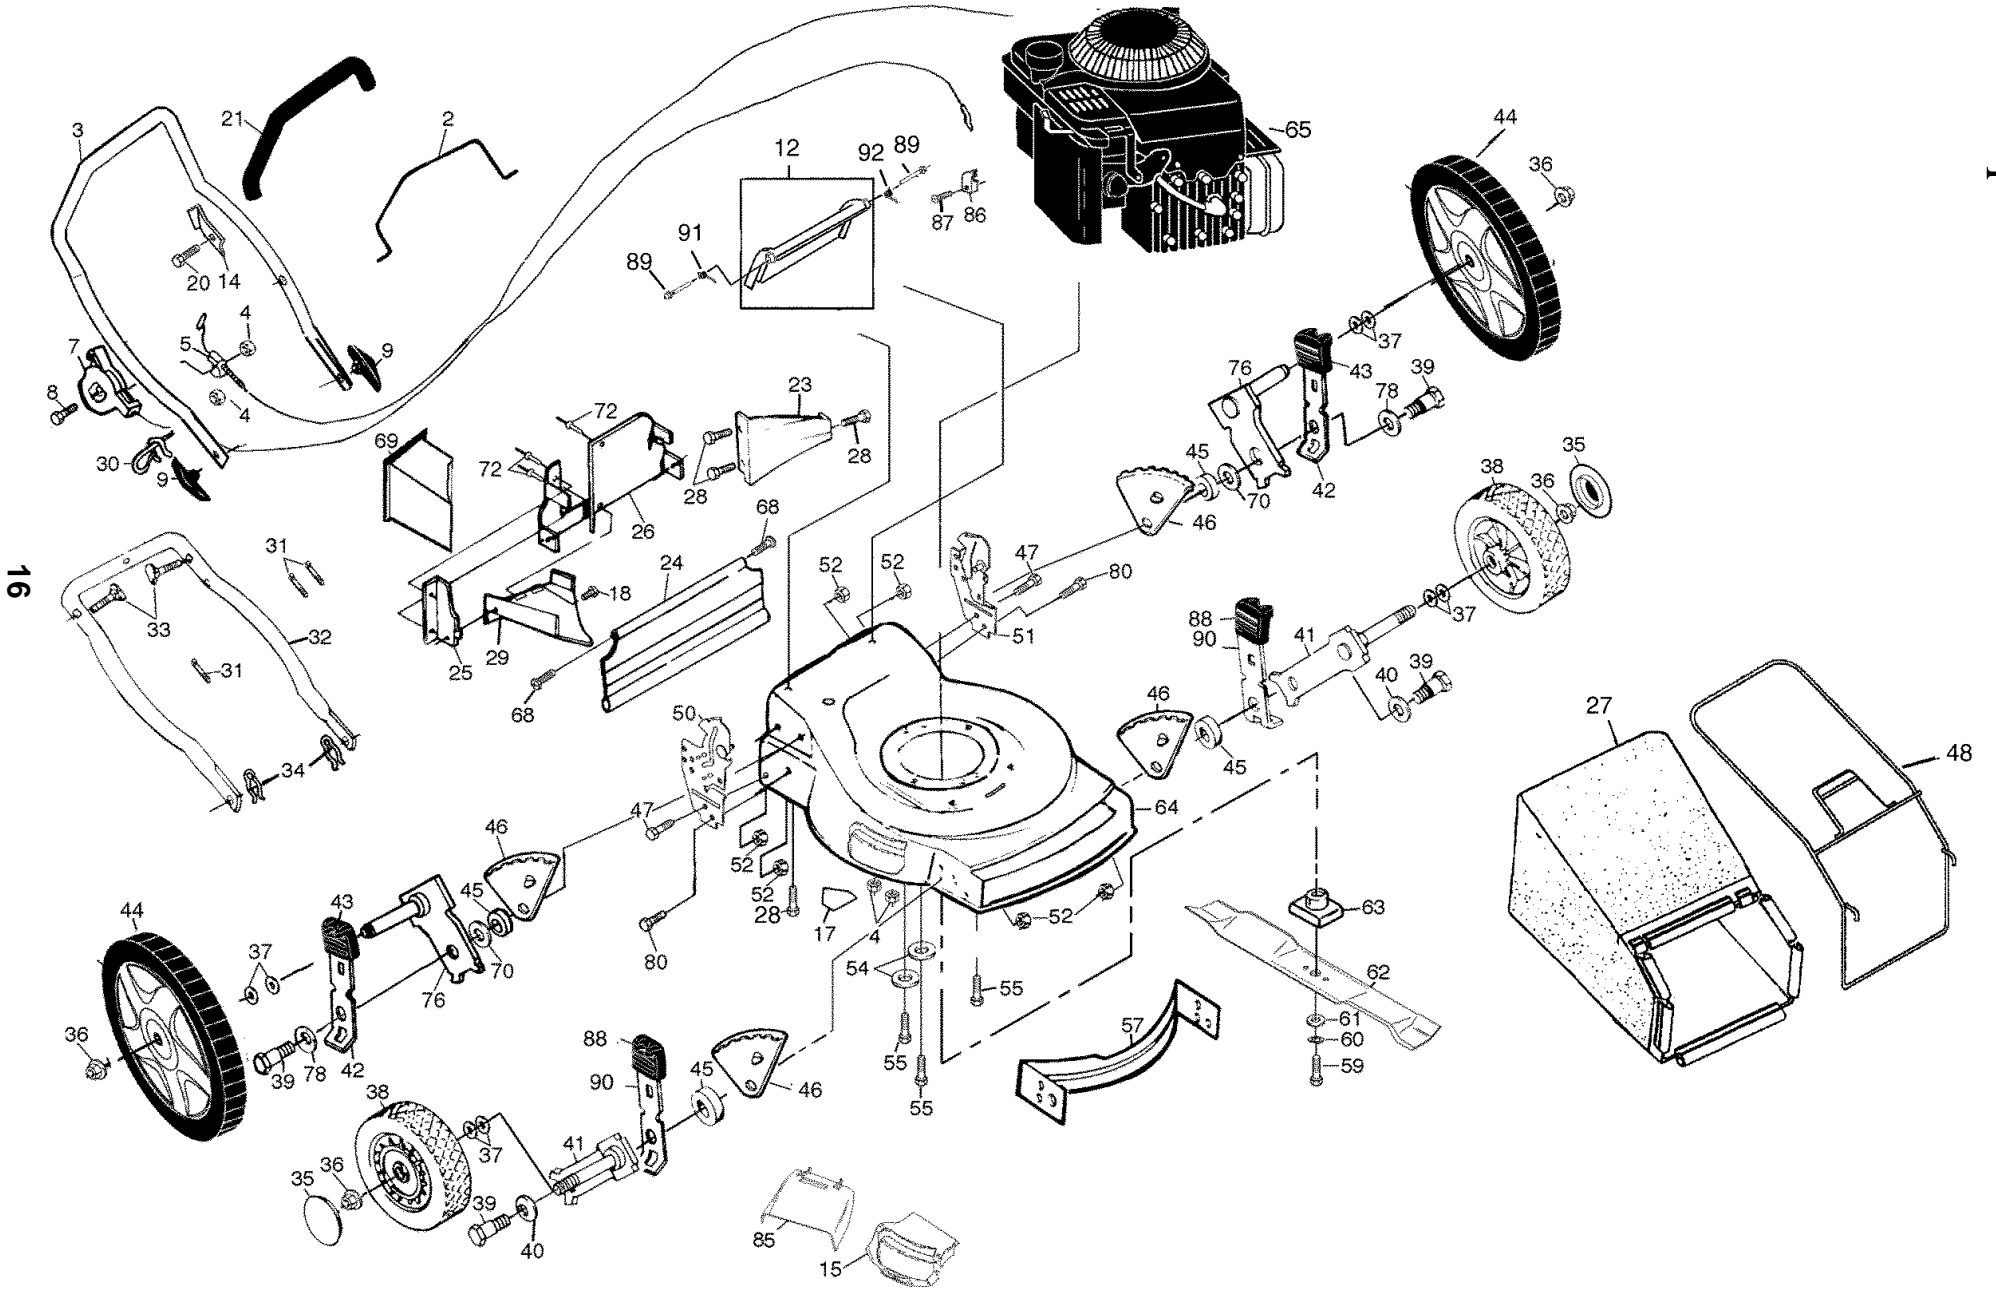

REPAIR PARTS

ROTARY LAWN MOWER MODEL NUMBER 6022CH (6022CHA)

www.mymowerparts.com

For Husqvarna Parts Call 606-678-9623 or 606-561-4983

REPAIR PARTS

ROTARY LAWN MOWER MODEL NUMBER 6022CH (6022CHA)

KEY NO.	PART NO.	DESCRIPTION	KEY NO.	PART NO.	DESCRIPTION
2	532176573	Control Bar	44	532752063	Wheel & Tire Assembly (Rear)
3	532167163	Upper Handle	45	532146630	Spacer
4	532063601	Locknut	46	532155047	Wheel Adjusting Bracket R.R.
5	532130861	Engine Zone Control Cable	47	532150078	Self-tapping Screw 5/16-18 x 3/4
7	532700637	Throttle Control	48	532169931	Catcher Frame
8	532144929	Hex Washer Head Screw 1/4-20 x 2-1/8	50	532177130	Handle Bracket (Right)
9	532136376	Handle Knob	51	532177131	Handle Bracket (Left)
12	532170947	Rear Door Kit	52	532751592	Locknut 3/8-16
14	532125162	Upstop Bracket	54	532125078	Washer
15	532150756	Combi-Cut Mulcher	55	532150406	Hex Head Thread Rolling Screw 3/8-16 x 1
17	532107339	Danger Decal	57	532170557	Front Baffle
18	532150050	Screw	59	532851084	Hex Head Machine Screw 3/8-24 x 1-3/8 Gr. 8
20	532750097	Hex Washer Head Screw #10-24	60	532850263	Helical Lock Washer
21	532164265	Handle Grip	61	532851074	Hardened Washer
23	532125348	Rear Baffle	62	532141114	Blade 22"
24	532140540	Rear Skirt	63	532851514	Blade Adapter
25	532138860	Side Baffle	64	532176576	Lawn Mower Housing Kit (Includes Key No. 17)
26	532166800	Back Plate	65	-----	* Engine - Briggs and Stratton Model No. 12H802 Order parts from engine manufacturer
27	532176575	Grass Bag	68	532088652	Hinge Screw
28	532054583	Screw Hex Head 1/4-20 x 1/2	69	532166649	Mulcher Plug
29	532177133	Discharge Baffle	70	532088348	Flat Washer
30	532132001	Rope Guide	72	532128415	Pop Rivet
31	532066426	Wire Ties	76	532162233	Axle Arm Assembly
32	532153605	Lower Handle	78	532061651	Spacer
33	532131959	Handle Bolt	80	874760612	Screw
34	532051793	Hairpin Cotter	85	532150653	Clip on Guard
35	532077400	Hubcap	86	532111190	Cable Clamp
36	532083923	Flanged Locknut	87	532083816	Screw
37	532057143	Wave Washer	88	532087877	Selector Knob
38	532750550	Wheel & Tire Assembly (Front)	89	532165912	Door Bolt
39	532142748	Shoulder Bolt	90	532141730	Selector Spring
40	532062335	Belleville Washer	91	532170939	Door Spring RH
41	532149857	Axle Arm	92	532170938	Door Spring LH
42	532177132	Selector Spring	--	532162300	Warning Decal
43	532175477	Selector Knob	--	532177948	Owner's Manual (English/French)