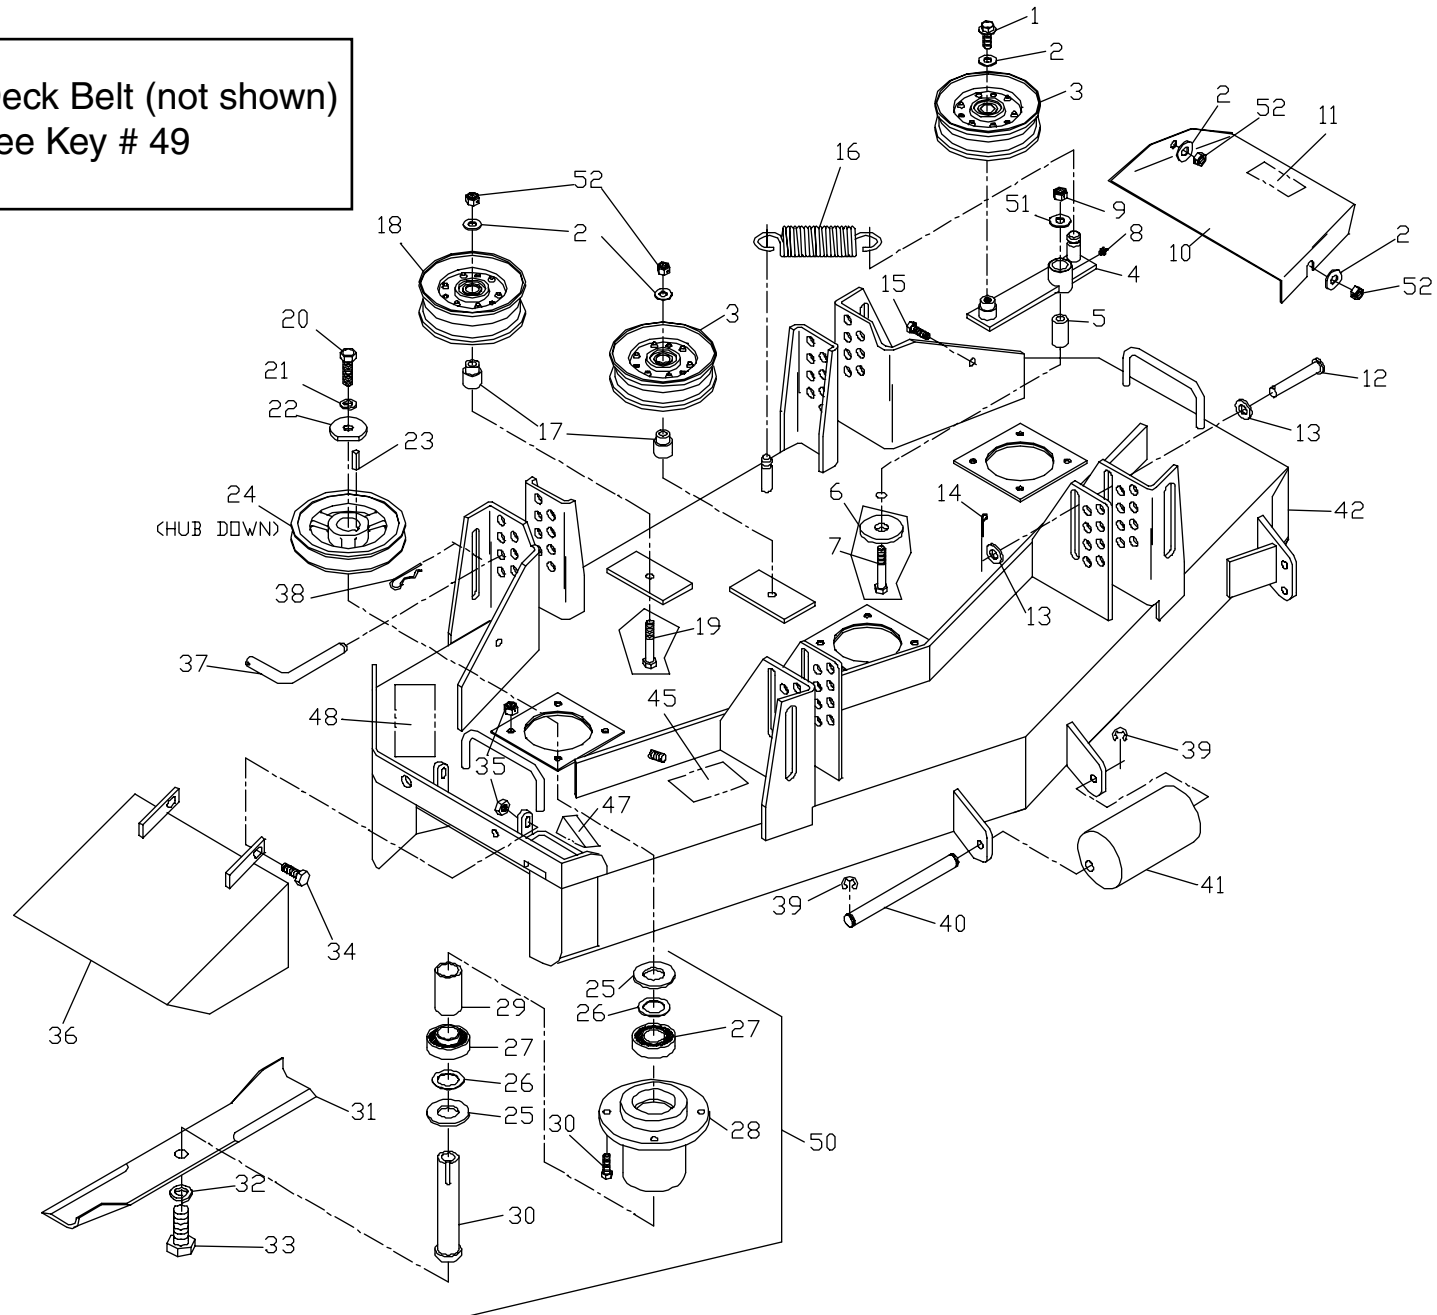

PARK BRAKE ASSEMBLY

ENGINE ASSEMBLY

ITEM	PART NO.	QTY.	DESCRIPTION
1.	539990184	4	NUT 5/16C CENTERLOCK
2.	539990669	4	HCS 5/16C X 1 3/4
3.	539101720	1	SPACER
4.	539101995	1	KEY 1/4 SQ. X 1 1/8
5.	539103259	1	PULLEY
6.	539102050	1	10GA. MACHINERY BUSHING
7.	539103245	1	ELECTRIC CLUTCH
8.	539990247	1	7/16 LOCKWASHER
9.	539991120	1	HCS 7/16F X 2 1/2
10.	539103251	1	CLUTCH TIE DOWN

ENGINE ASSEMBLY

42 DECK ASSEMBLY

Deck Belt (not shown)
see Key # 49

ITEM	PART NO.	QTY.	DESCRIPTION
1.	539990582	1	HCS 3/8C X 1 SERRATED HEAD
2.	539990517	7	WASHER 3/8 FLAT
3.	539103257	2	IDLER PULLEY
4.	539103230	1	IDLER ARM
5.	539103427	1	PIVOT BUSHING
6.	539102243	1	SUPPORT WASHER
7.	539103433	1	HCS 1/2C X 3 1/4
8.	539976998	1	ZERK
9.	539101331	1	NUT 1/2C NYLOC
10.	539104592	1	BELTSHIELD, RIGHT 42"
	539104593	1	BELTSHIELD, LEFT 42"
11.	539102892	2	DECAL, NO STEP
12.	539103434	2	CLEVIS PIN 1/2"DIA. X 3"
13.	539990250	4	SAE 1/2 WASHER
14.	539990365	2	1/8 X 3/4 COTTER PIN
15.	539990563	2	HCS 3/8C X 1
16.	539103256	1	SPRING
17.	539103295	2	IDLER BUSHING
18.	539103258	1	IDLER PULLEY(TALL)
19.	539990637	2	HCS 3/8C X 2 1/2
20.	539100141	3	HCS 7/16F X 1 1/2
21.	539990247	3	LOCKWASHER 7/16
22.	539100132	3	CRANKSHAFT WASHER
23.	539101995	3	KEY 1/4 SQ. X 1 1/8
24.	539103283	3	PULLEY
25.	539102675	2	MACHINERY BUSHING 10 GA.