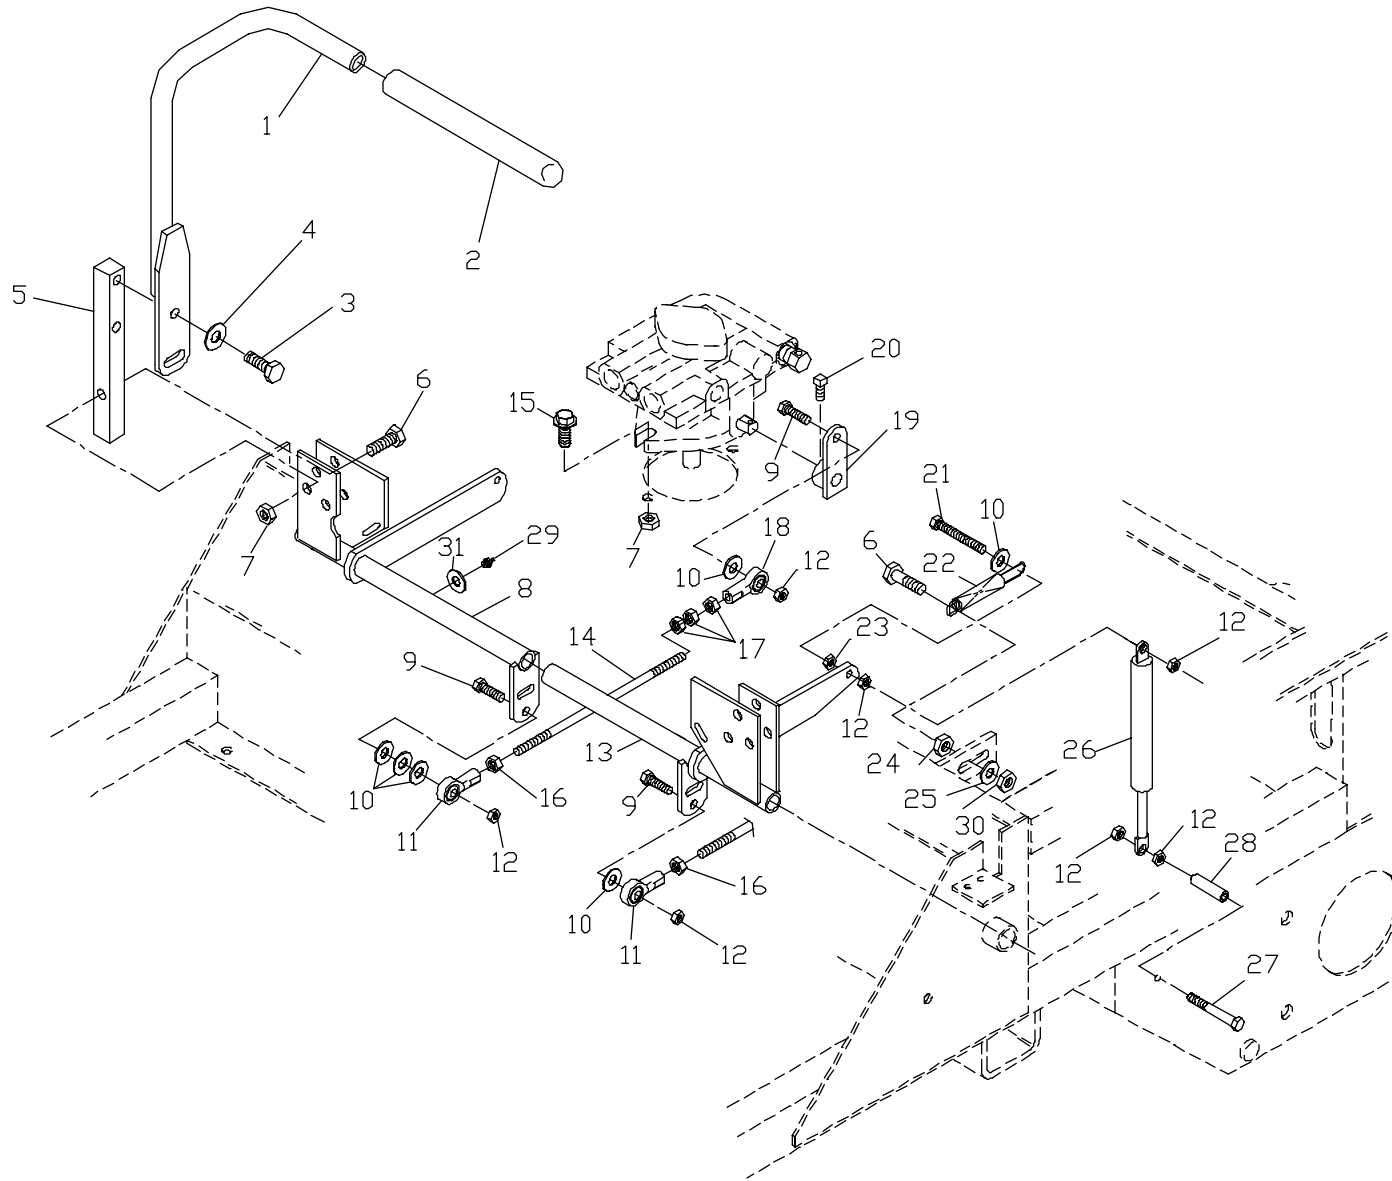

MAIN FRAME ASSEMBLY

For Husqvarna Parts Call 606-678-9623 or 606-561-4983

SEAT ASSEMBLY

ITEM	PART NO.	QTY.	DESCRIPTION
1.	539104584	1	COMPLETE-SEAT
2.	539102844	1 pair	ARM REST CUSHIONS (Left & Right)
3.	539102539	1	SEAT CUSHION W/SWITCH
4.	539104789	1	DECAL, CROWN
5.	539103288	1	SEAT MOUNT
6.	539990591	2	HCS 3/8C X 4 1/2
7.	539990546	2	NUT 3/8C CENTERLOCK
8.	539990184	4	NUT 5/16C CENTERLOCK
9.	539976856	2	PLASTIC TIE
10.	539990692	1	5/16 FLAT WASHER
11.	539103247	1	SEAT LANYARD
12.	539102617	2	#10-24 X 1/2 SLOTTED SCREW
13.	539102794	2	SEAT BUMPER
14.	539976977	2	#10-24 NYLOC NUT
15.	539104565	1	SEAT BACK CUSHION

SEAT ASSEMBLY

MOTION CONTROL ASSEMBLY

ITEM	PART NO.	QTY.	DESCRIPTION
1.	539104190	2	HANDLE, RIGHT
2.	539102592	2	GRIP
3.	539990563	4	HCS 3/8C X 1
4.	539102593	4	3/8 DISC SPRING WASHER
5.	539102809	2	CONTROL ARM
6.	539990655	6	HCS 3/8C X 1 1/2
7.	539990546	6	NUT 3/8C CENTERLOCK
8.	539103248	1	CONTROL WELDMENT, RIGHT
9.	539990627	4	HCS 5/16C X 1 1/4
10.	539990692	8	WASHER 5/16 FLAT
11.	539102591	2	BALL JOINT, LEFT HANDED
12.	539990184	12	NUT 5/16C CENTERLOCK
13.	539103249	1	CONTROL WELDMENT, LEFT
14.	539103264	2	PUMP CONTROL LINK
15.	539990582	4	HCS 3/8C X 1 SERRATED HEAD
16.	539991073	2	NUT 5/16F LEFTHAND
17.	539990223	6	NUT 5/16F
18.	539102590	2	BALL JOINT, RIGHTHAND
19.	539103260	2	CONTROL ARM, PUMP
20.	539102717	2	5/16C X 5/8 SQ. HEAD
21.	539991055	2	TAPBOLT 5/16C X 2 1/4
22.	539103297	2	SPRING
23.	539990585	2	5/16C WHIZ NUT
24.	539990613	2	3/8C WHIZ NUT
25.	539990517	2	WASHER 3/8 FLAT
26.	539102720	2	DAMPENER
27.	539103468	2	HCS 5/16C X 2 3/4 GRADE 8
28.	539100097	2	SPACER
29.	539976998	2	ZERK
30.	539976979	2	NUT 3/8C NYLOC
31.	539103547	2	WASHER