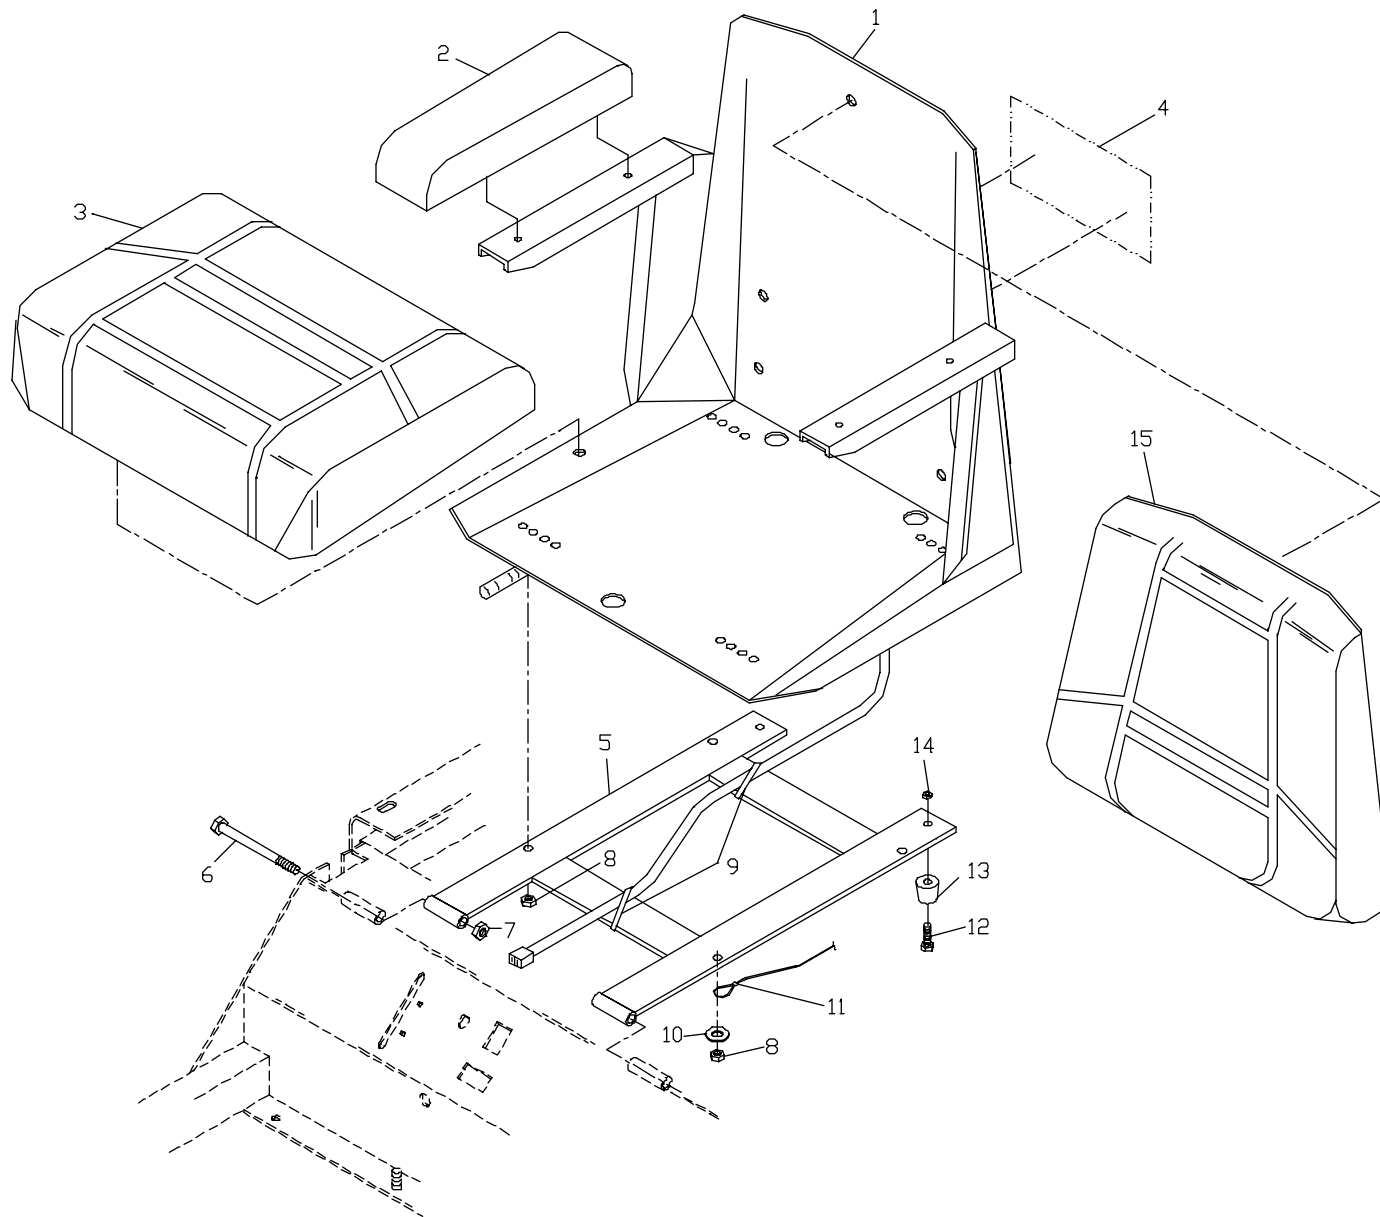

For Husqvarna Parts Call 606-678-9623 or 606-561-4983

SEAT ASSEMBLY

ITEM	PART NO.	QTY.	DESCRIPTION
1.	539104584	1	COMPLETE-SEAT
2.	539102844	1 pair	ARM REST CUSHIONS (Left & Right)
3.	539102539	1	SEAT CUSHION W/SWITCH
4.	539104789	1	DECAL, CROWN
5.	539103288	1	SEAT MOUNT
6.	539990591	2	HCS 3/8C X 4 1/2
7.	539990546	2	NUT 3/8C CENTERLOCK
8.	539990184	4	NUT 5/16C CENTERLOCK
9.	539976856	2	PLASTIC TIE
10.	539990692	1	5/16 FLAT WASHER
11.	539103247	1	SEAT LANYARD
12.	539102617	2	#10-24 X 1/2 SLOTTED SCREW
13.	539102794	2	SEAT BUMPER
14.	539976977	2	#10-24 NYLOC NUT
15.	539104565	1	SEAT BACK CUSHION

SEAT ASSEMBLY