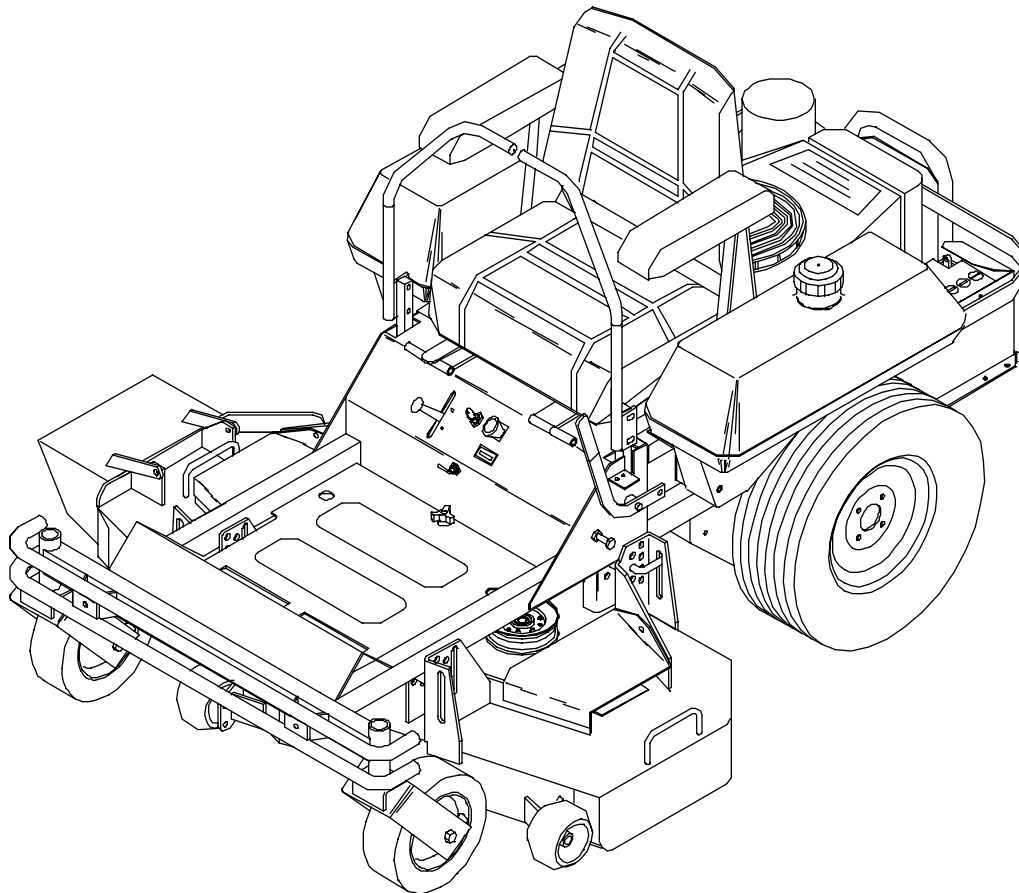

For Husqvarna Parts Call 606-678-9623 or 606-561-4983

Parts Manual for:
MODELS / I.D. : 968999150 / ZTH4217A

Husqvarna policy is to improve its products whenever it is possible and practical to do so. In an effort to keep pace with changes in technology, Husqvarna reserves the right to make changes or improvements at any time without incurring any obligation to make such changes on products previously manufactured.

MANUAL NO. 539104770 REV. 02(06/05/00))

www.mymowerparts.com