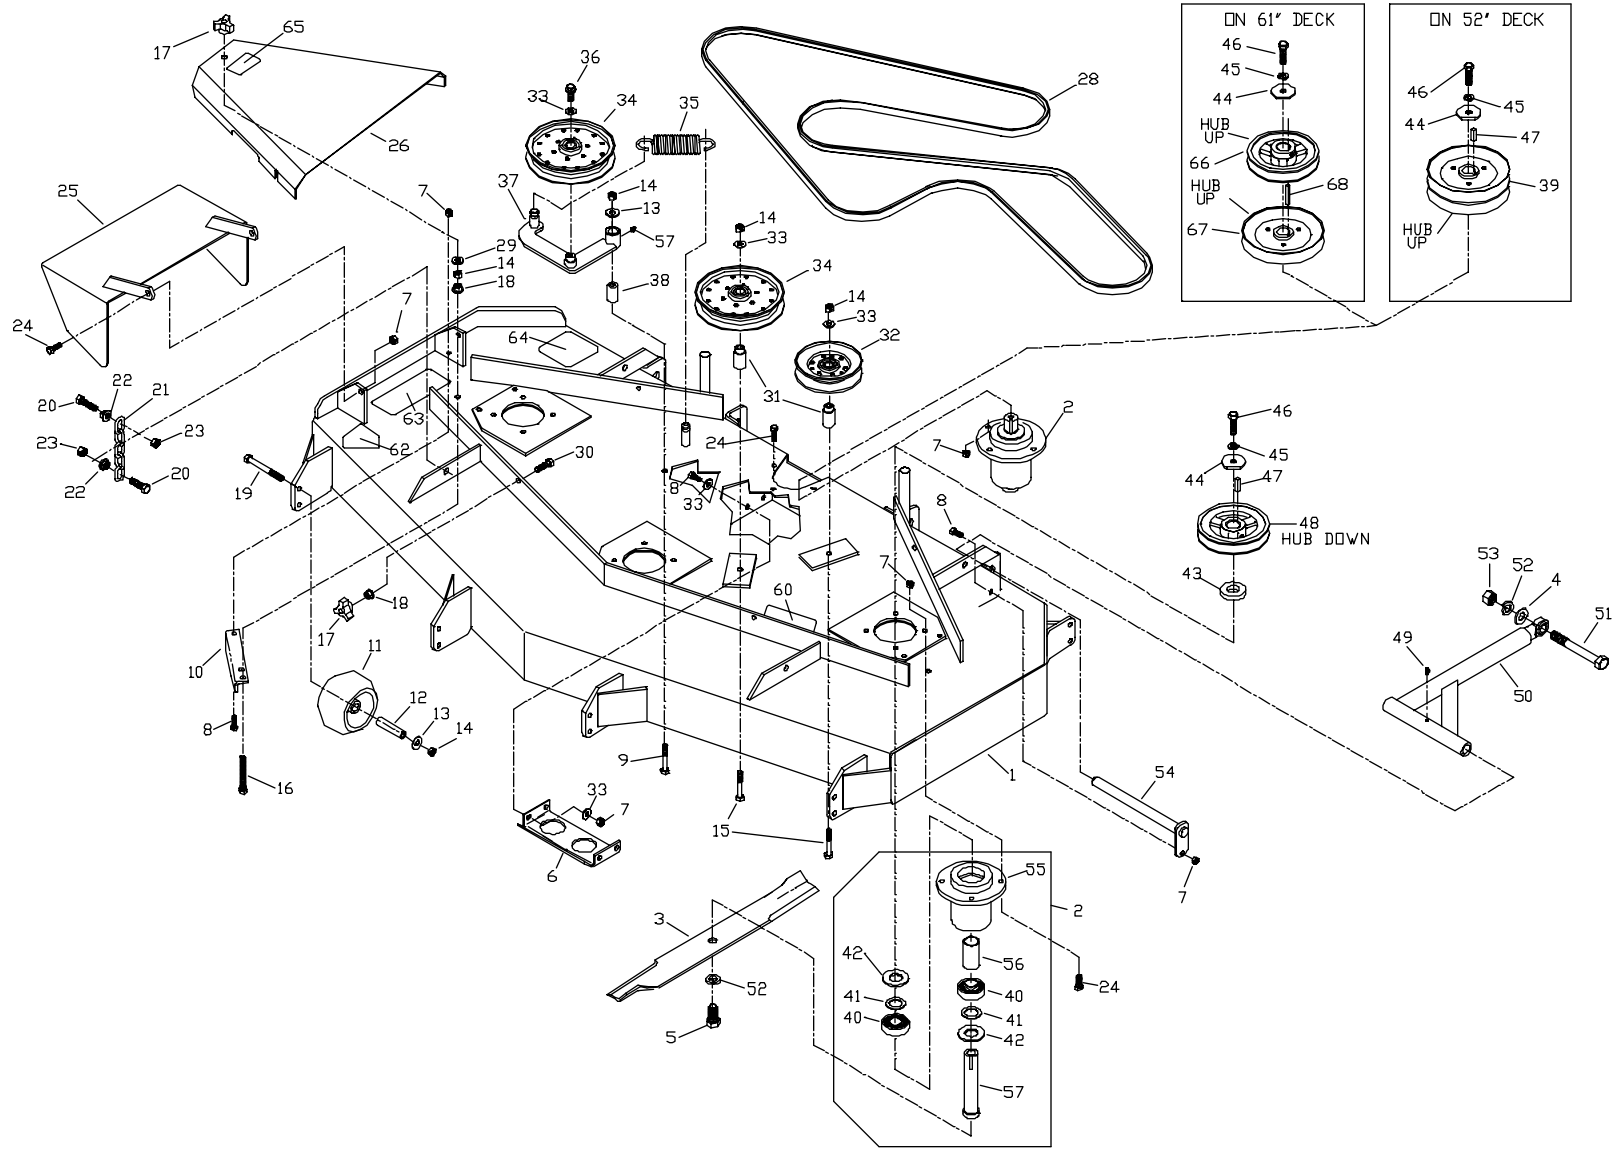

52" & 61" DECK ASSEMBLY