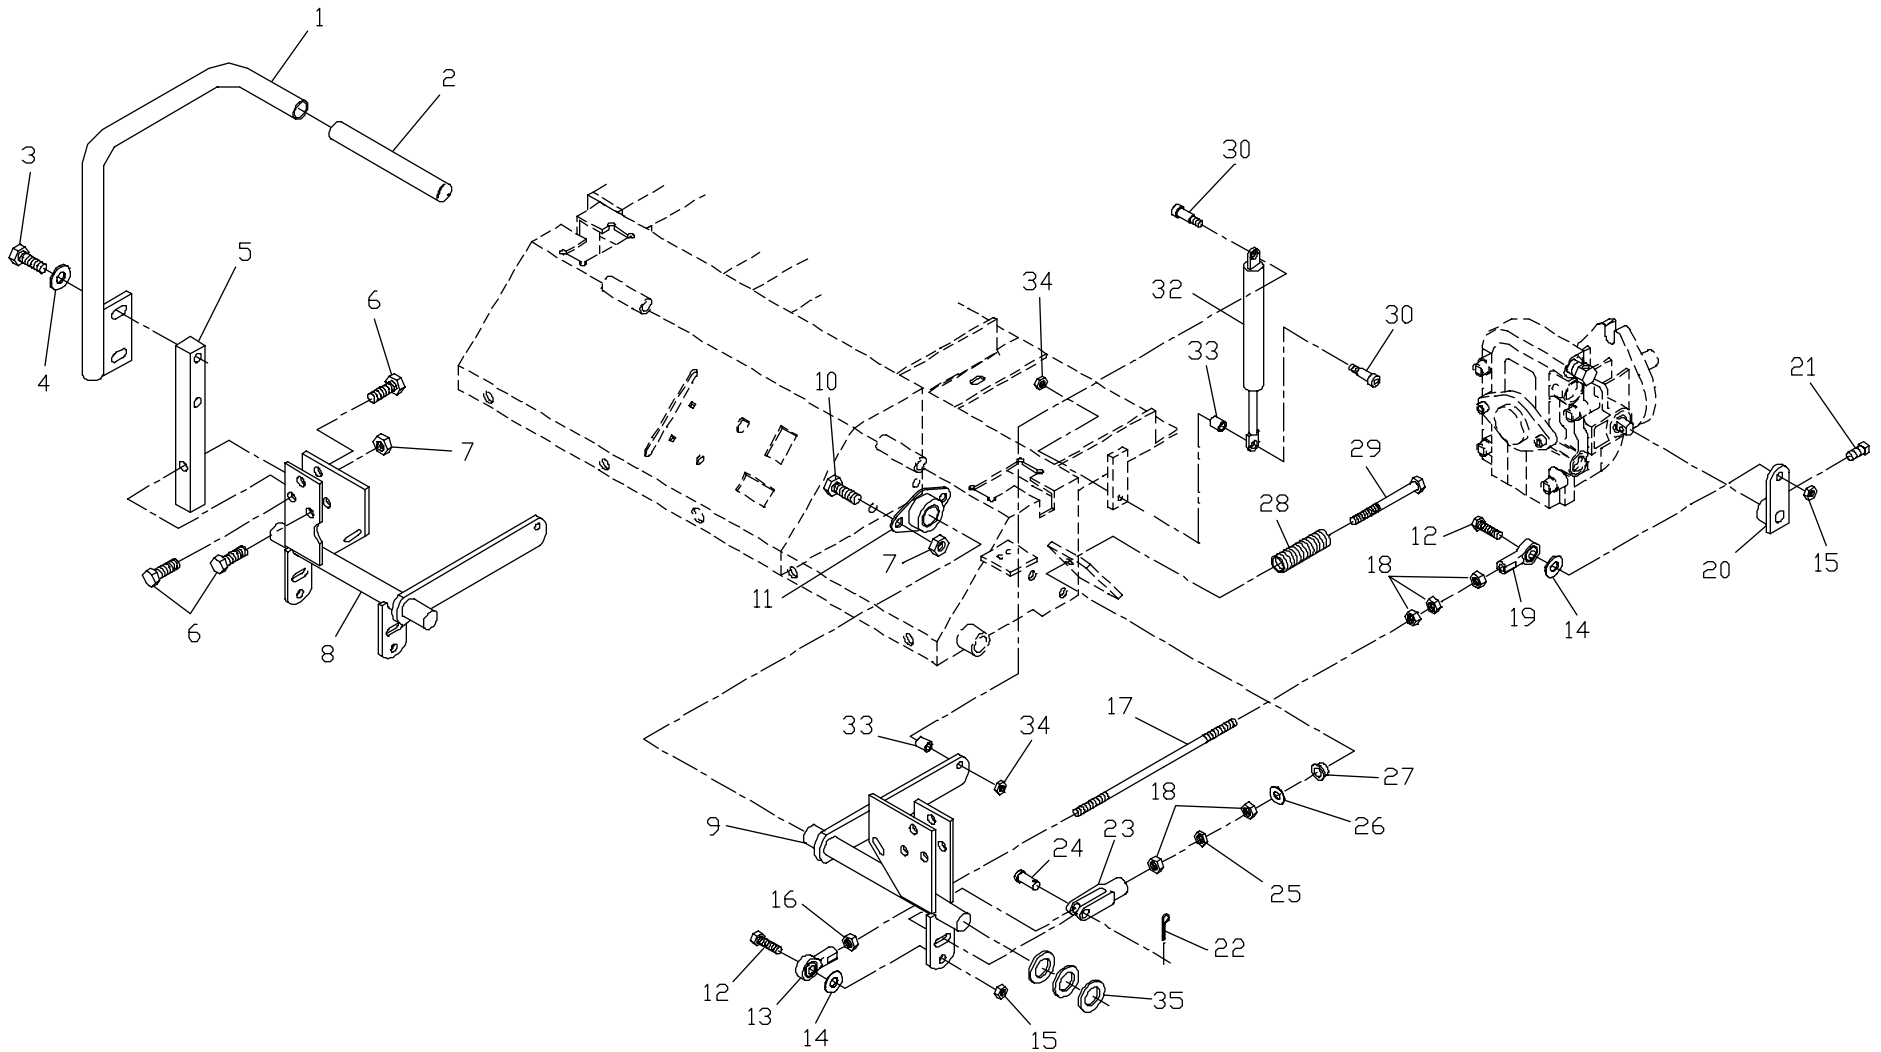

ITEM	PART NO.	QTY.	DESCRIPTION
10.....	539102617	2	#10-24 X 7/8 SLOTTED SCREW
11.....	539102794	2	SEAT BUMPER
12.....	539976977	2	#10-24 NYLOC NUT
13.....	539101517	2	3/8C X 5 HEX CAP SCREW
14.....	539990209	1	5/16C X 1 HEX CAP SCREW
15.....	539990546	2	3/8C CENTERLOCK NUT
16.....	539990184	5	5/16C CENTERLOCK NUT
17.....	539104789	1	DECAL, CROWN
18.....	539104565	1	SEAT BACK CUSHION

SEAT ASSEMBLY

(9)

MOTION CONTROL ASSEMBLY

ITEM	PART NO.	QTY.	DESCRIPTION
1.....	539102586	1	MOTION CONTROL HANDLE, RIGHT
.....	539102585	1	MOTION CONTROL HANDLE, LEFT (NOT SHOWN)
2.....	539102592	2	GRIP
3.....	539990563	4	3/8C X 1 HEX CAP SCREW
4.....	539102593	4	3/8 DISC SPRING WASHER
5.....	539102809	2	CONTROL ARM
6.....	539990730	6	3/8C X 1 3/4 HEX CAP SCREW
7.....	539990546	14	3/8C CENTERLOCK NUT
8.....	539102815	1	BRACKET, RIGHT
9.....	539102816	1	BRACKET, LEFT
10.....	539990134	8	3/8C X 3/4 HEX CAP SCREW
11.....	539102797	4	FLANGE BEARING
12.....	539990627	4	5/16C X 1 1/4 HEX CAP SCREW
13.....	539102591	2	BALL JOINT, LEFTHAND THREAD
14.....	539990692	4	5/16 FLAT WASHER
15.....	539990184	4	5/16C CENTERLOCK NUT
16.....	539991073	2	5/16F JAM NUT, LEFTHAND THREAD
17.....	539102589	2	PUMP CONTROL LINK

ITEM	PART NO.	QTY.	DESCRIPTION
18.....	539990223	10	5/16F HEX NUT
19.....	539102590	2	BALL JOINT, RIGHT-HAND THREAD
20.....	539102825	2	PUMP CONTROL ARM
21.....	539102717	2	5/16C X 5/8 SQ HEAD SET SCREW
22.....	539990555	2	3/32 X 1/2 COTTER PIN
23.....	539976481	2	5/16F YOKE
24.....	539977793	2	5/16 X 1 CLEVIS PIN
25.....	539100561	2	5/16F HEX JAM NUT
26.....	539990598	2	1/4 FLAT WASHER
27.....	539101535	2	NYLON BUSHING
28.....	539102796	2	NEUTRAL DETENT SPRING
29.....	539102795	2	SHOULDER SCREW, NEUTRAL RETURN
30.....	539102828	4	5/16 X 5/8 SHOULDER SCREW
32.....	539102720	2	DAMPENER
33.....	539102827	4	SPACER
34.....	539990372	4	1/4C CENTERLOCK NUT
35.....	539100242	6	MACH BUSHING