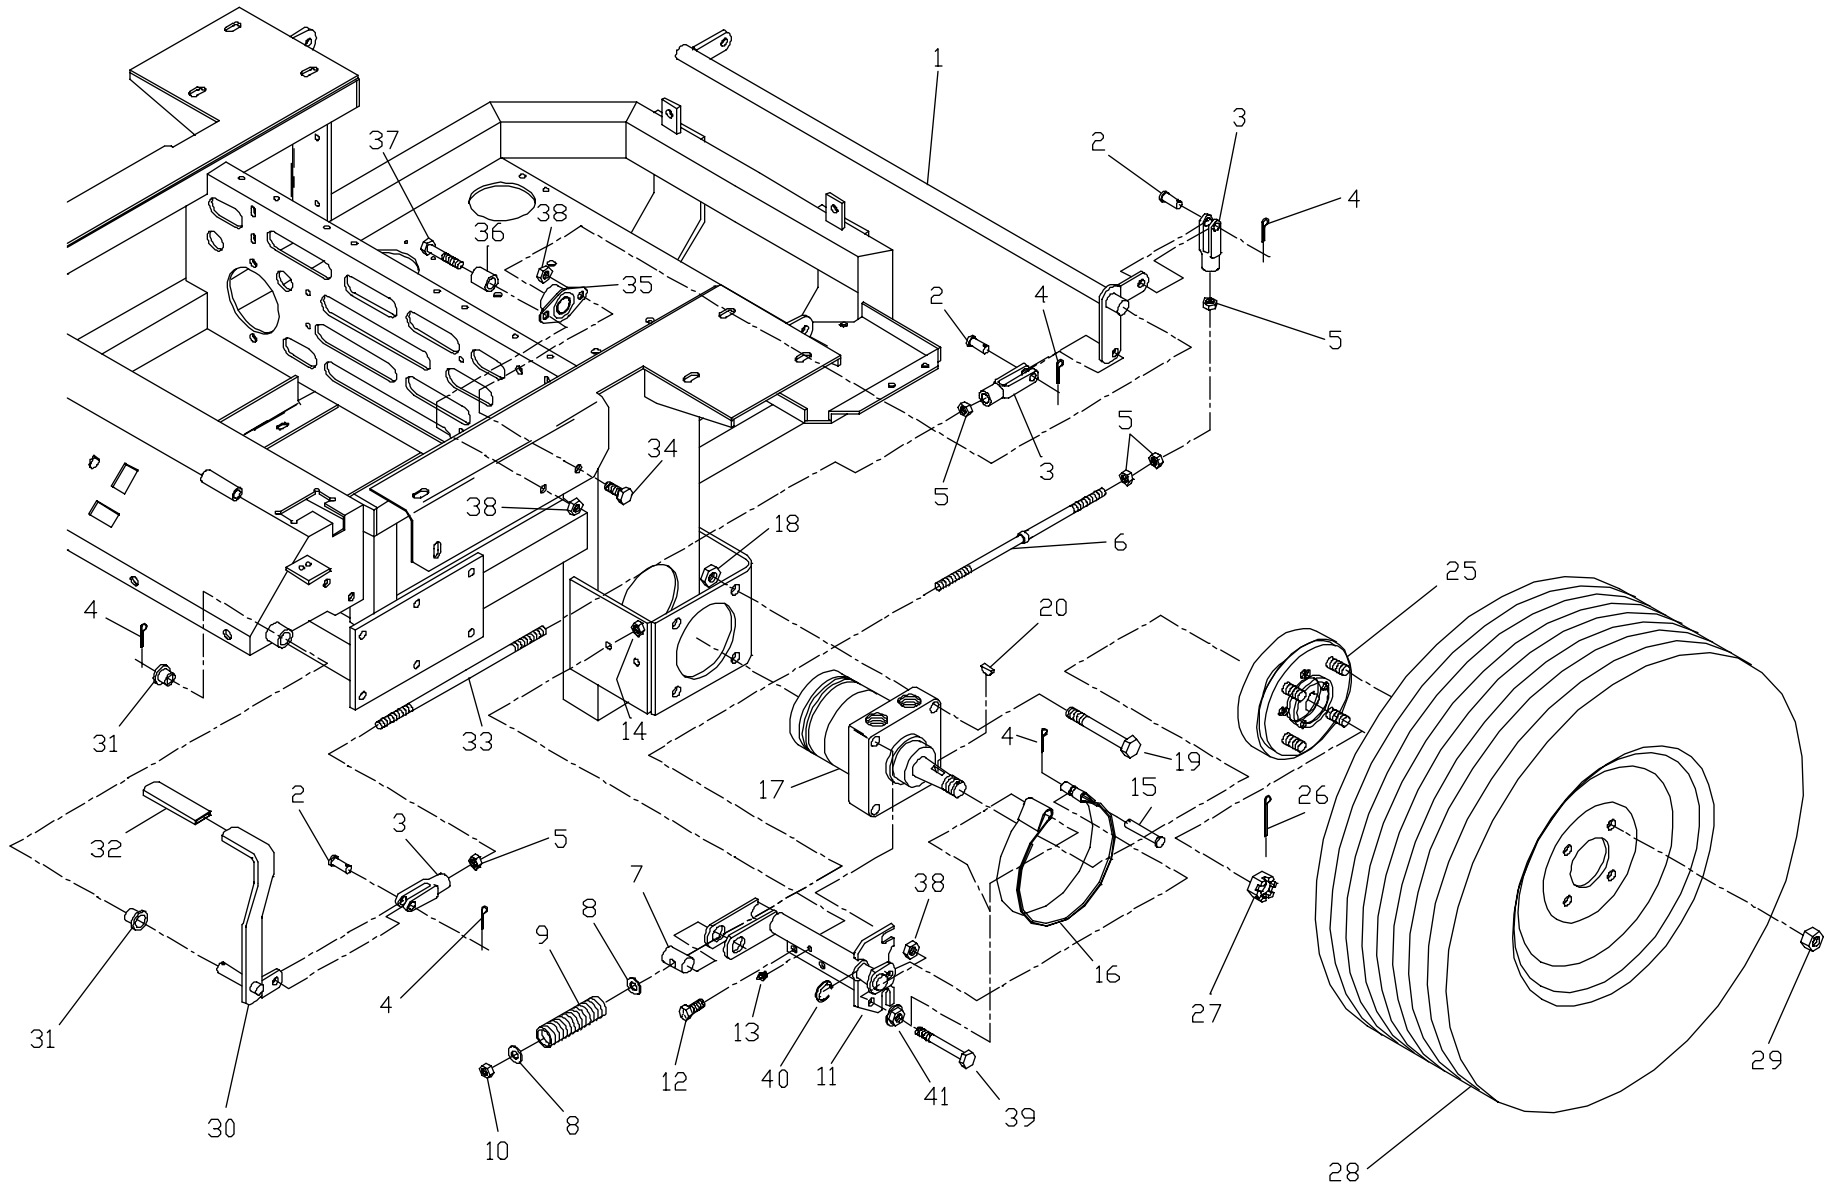

PARK BRAKE ASSEMBLY