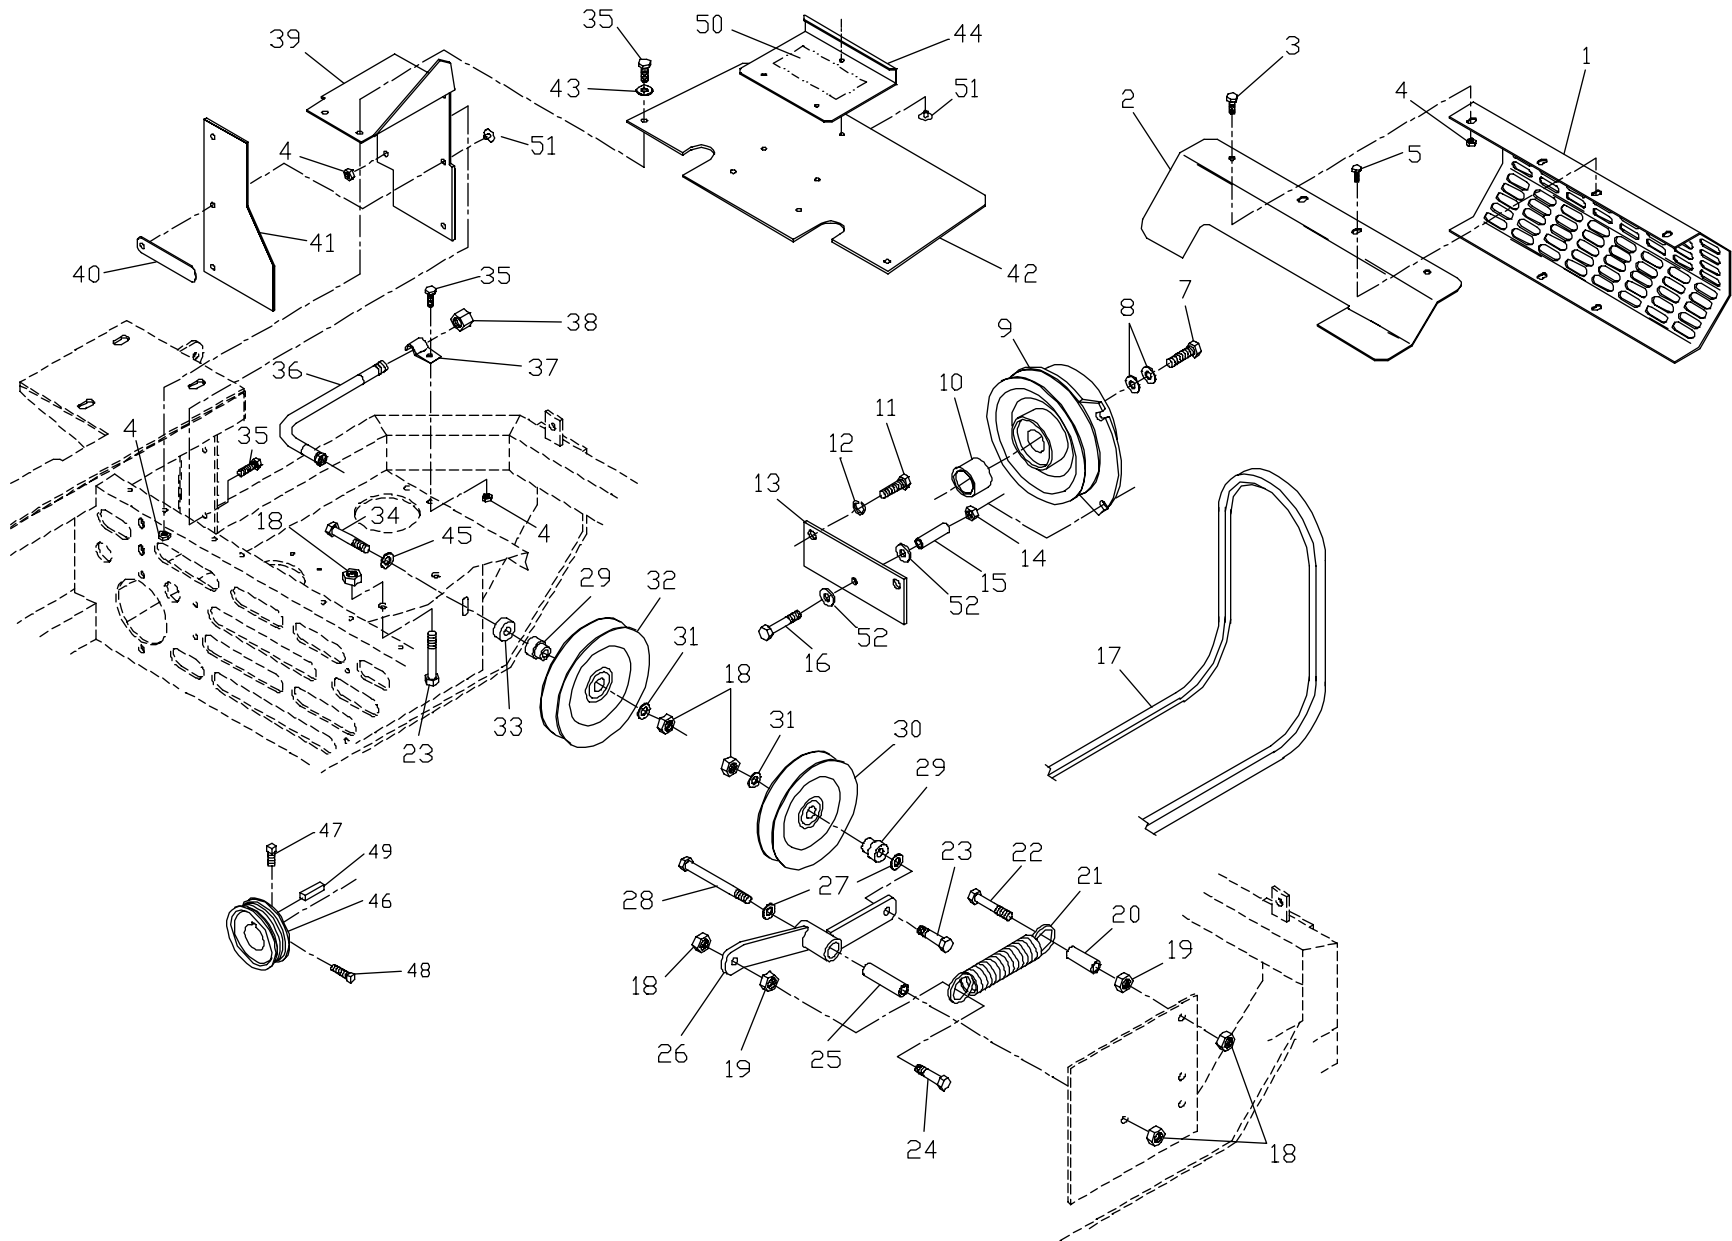

ENGINE DECK ASSEMBLY