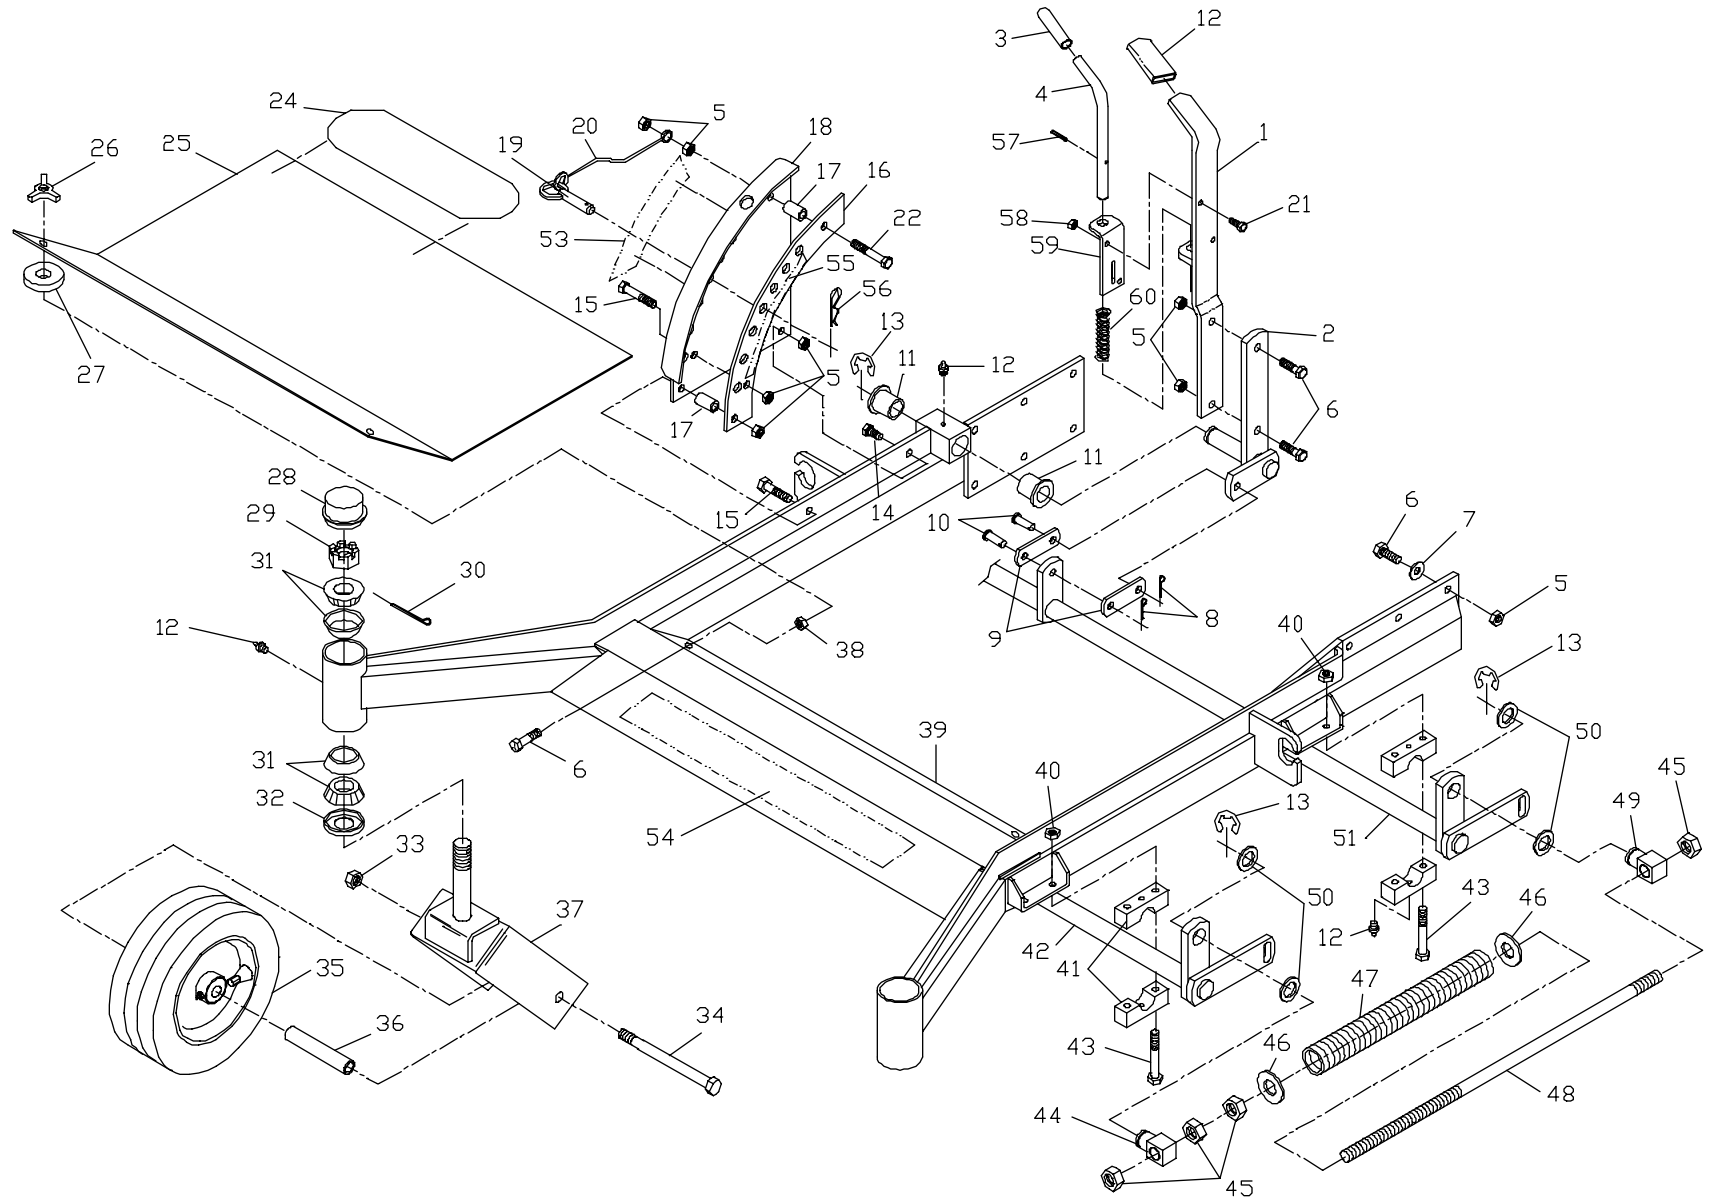

FRONT FRAME ASSEMBLY