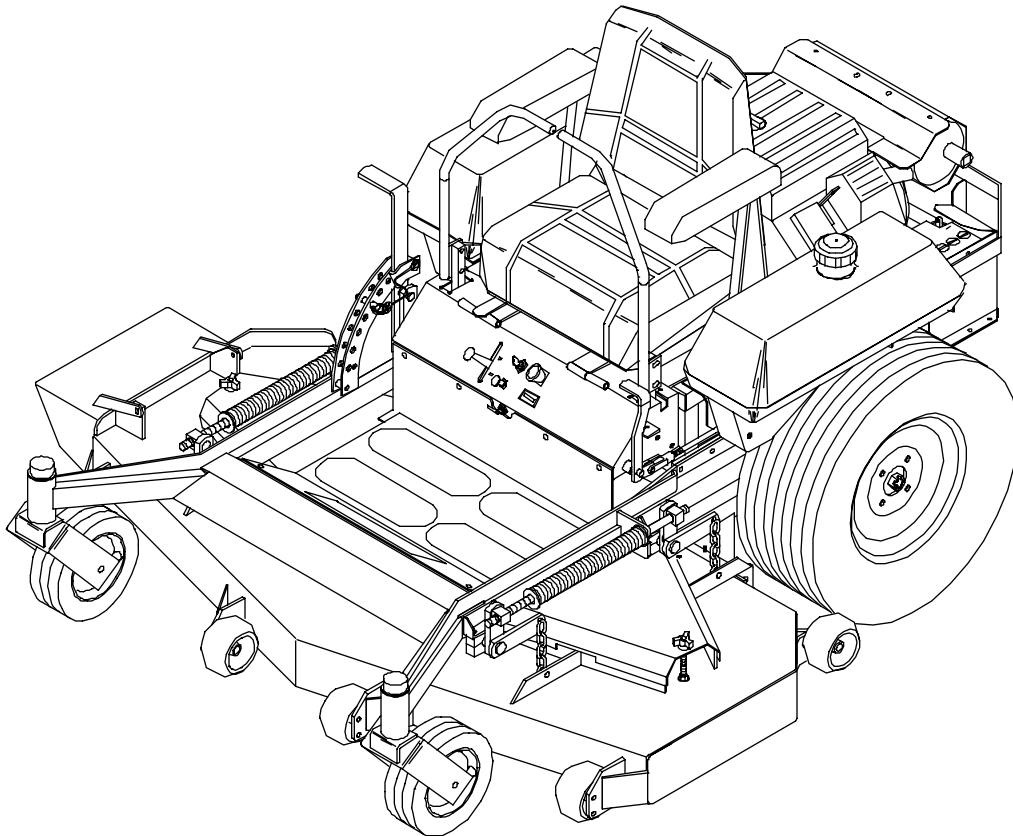

For Husqvarna Parts Call 606-678-9623 or 606-561-4983

Husqvarna

Parts Manual for:

MODELS / I.D. : 968999153 / ZTH5223A

968999154 / ZTH5225A

969999155 / ZTH6125A

Husqvarna policy is to improve its products whenever it is possible and practical to do so. In an effort to keep pace with changes in technology, Husqvarna reserves the right to make changes or improvements at any time without incurring any obligation to make such changes on products previously manufactured.

MANUAL NO. 539104742 REV. 01 (02/28/00)

www.mymowerparts.com