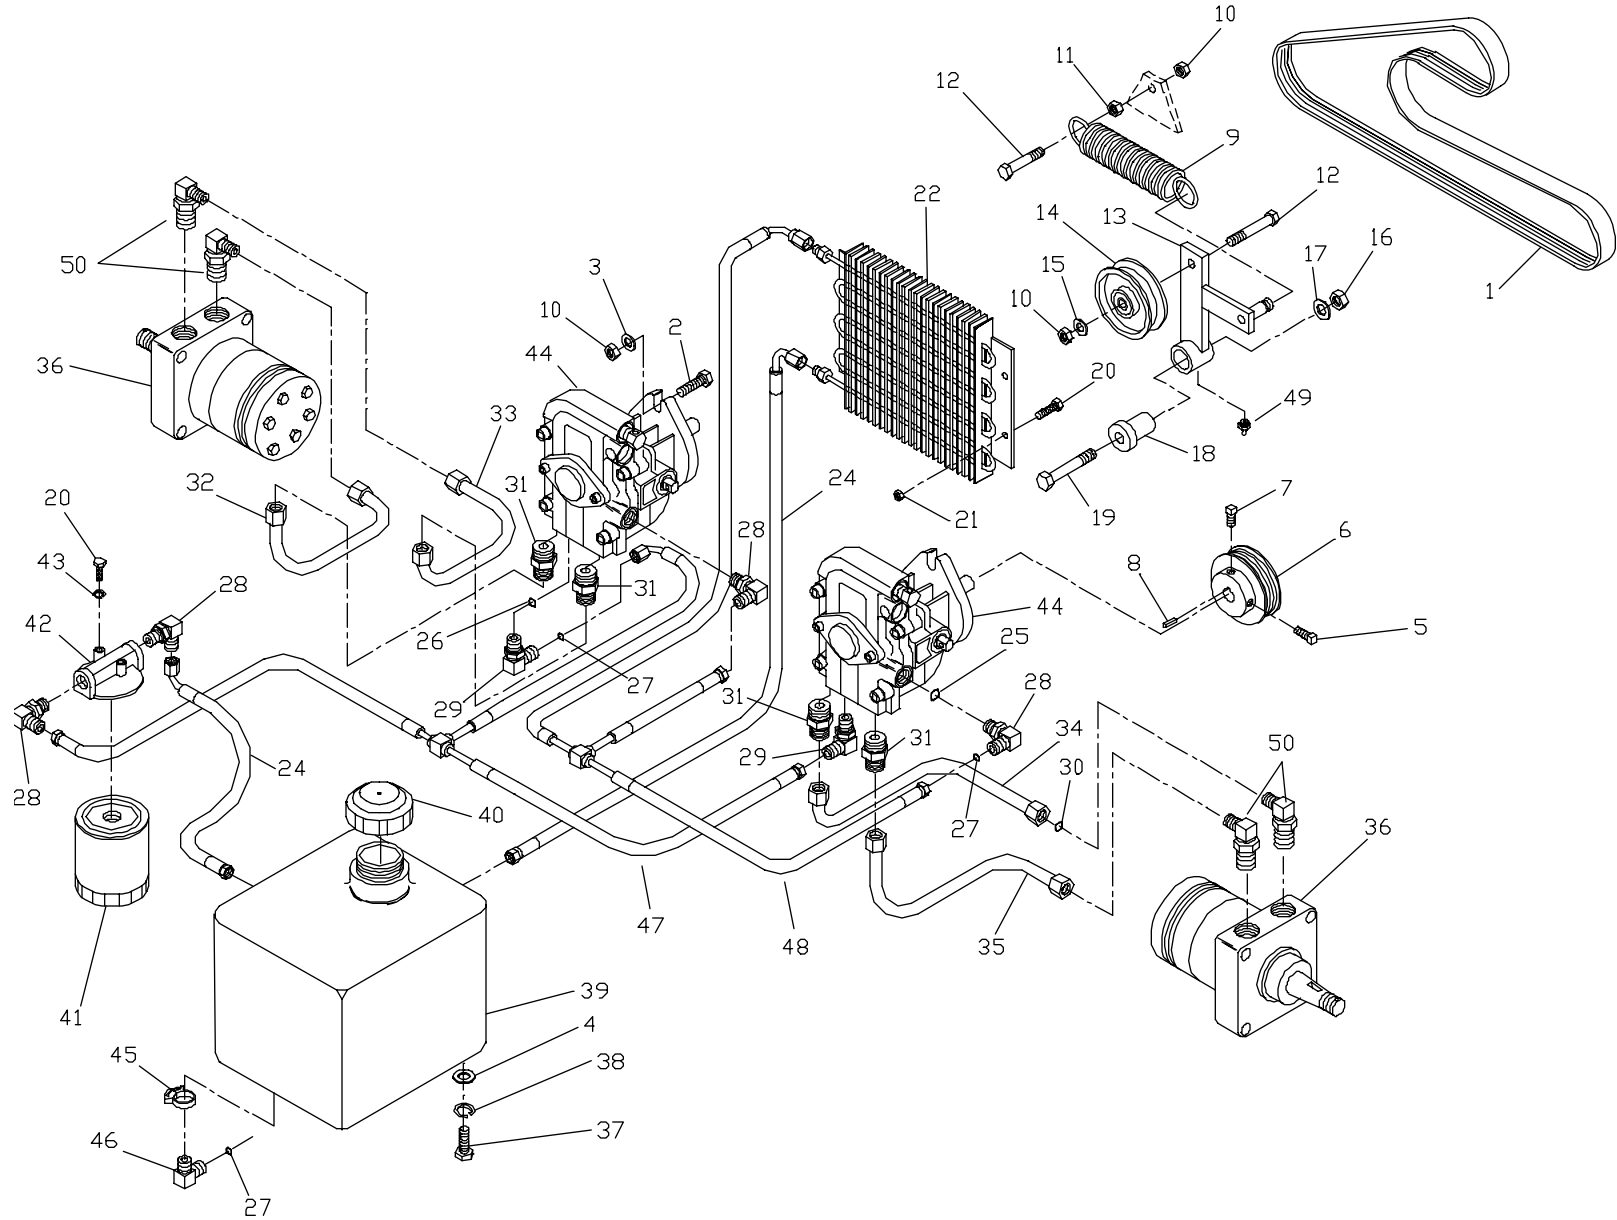

CONTENTS

(3)

HYDRAULIC ASSEMBLY

ITEM	PART NO.	QTY.	DESCRIPTION	ITEM	PART NO.	QTY.	DESCRIPTION
1.	539102442	1	PUMP DRIVE BELT	26.	539103117	2	'O' RING
2.	539976941	4	3/8C X 1 1/4 HEX CAP SCREW	27.	539103118	8	'O' RING
3.	539990517	4	3/8 FLAT WASHER	28.	539101238	4	90 ELBOW
4.	539990692	4	5/16 FLAT WASHER	29.	539101234	2	90 ELBOW
5.	539102716	2	5/16C X 1 SQ HEAD SET SCREW	30.	539103119	8	'O' RING
6.	539102437	2	PUMP PULLEY	31.	539101237	4	STRAIGHT FITTING
7.	539102749	2	5/16C X 3/4 SQ HEAD SET SCREW	32.	539103521	1	#1 TUBE
8.	539101177	2	KEY, 5MM SQ X 25MM	33.	539103522	1	#2 TUBE
9.	539102666	1	SPRING	34.	539103523	1	#3 TUBE
10.	539990546	4	3/8C CENTERLOCK NUT	35.	539103524	1	#4 TUBE
11.	539990613	1	3/8C WHIZ NUT	36.	539103527	2	WHEEL MOTOR
12.	539990730	2	3/8C X 1 3/4 HEX CAP SCREW	37.	539976934	4	5/16C X 3/4 HEX CAP SCREW
13.	539102662	1	IDLER ARM	38.	539990187	4	5/16 LOCK WASHER
14.	539919078	1	IDLER PULLEY	39.	539102870	1	HYDRAULIC TANK W/FITTINGS
15.	539990122	1	3/8 SAE FLAT WASHER	40.	539101202	1	HYDRAULIC TANK CAP
16.	539101331	1	1/2C NYLOC NUT	41.	539102606	1	HYDRAULIC OIL FILTER
17.	539990550	1	1/2 FLAT WASHER	42.	539101165	1	FILTER HEAD
18.	539101231	1	IDLER BUSHING	43.	539990052	2	1/4 LOCK WASHER
19.	539101572	1	1/2C X 3 HEX CAP SCREW	44.	539101111	2	HYDRAULIC PUMP
20.	539990072	6	1/4C X 5/8 HEX CAP SCREW	45.	539102877	2	CLAMP
21.	539990761	4	1/4C CENTERLOCK NUT	46.	539102881	2	90 DEG. FITTING
22.	539101163	1	COOLER	47.	539102476	1	TEE HOSE ASSY
23.	539103115	4	'O' RING	48.	539102475	1	TEE HOSE ASSY
24.	539101244	2	3/8 HYDRAULIC HOSE 15 1/2" 90	49.	539976998	1	1/4-28 ZERK
25.	539103116	4	'O' RING	50.	539103526	4	FITTING, 90 DEGREE