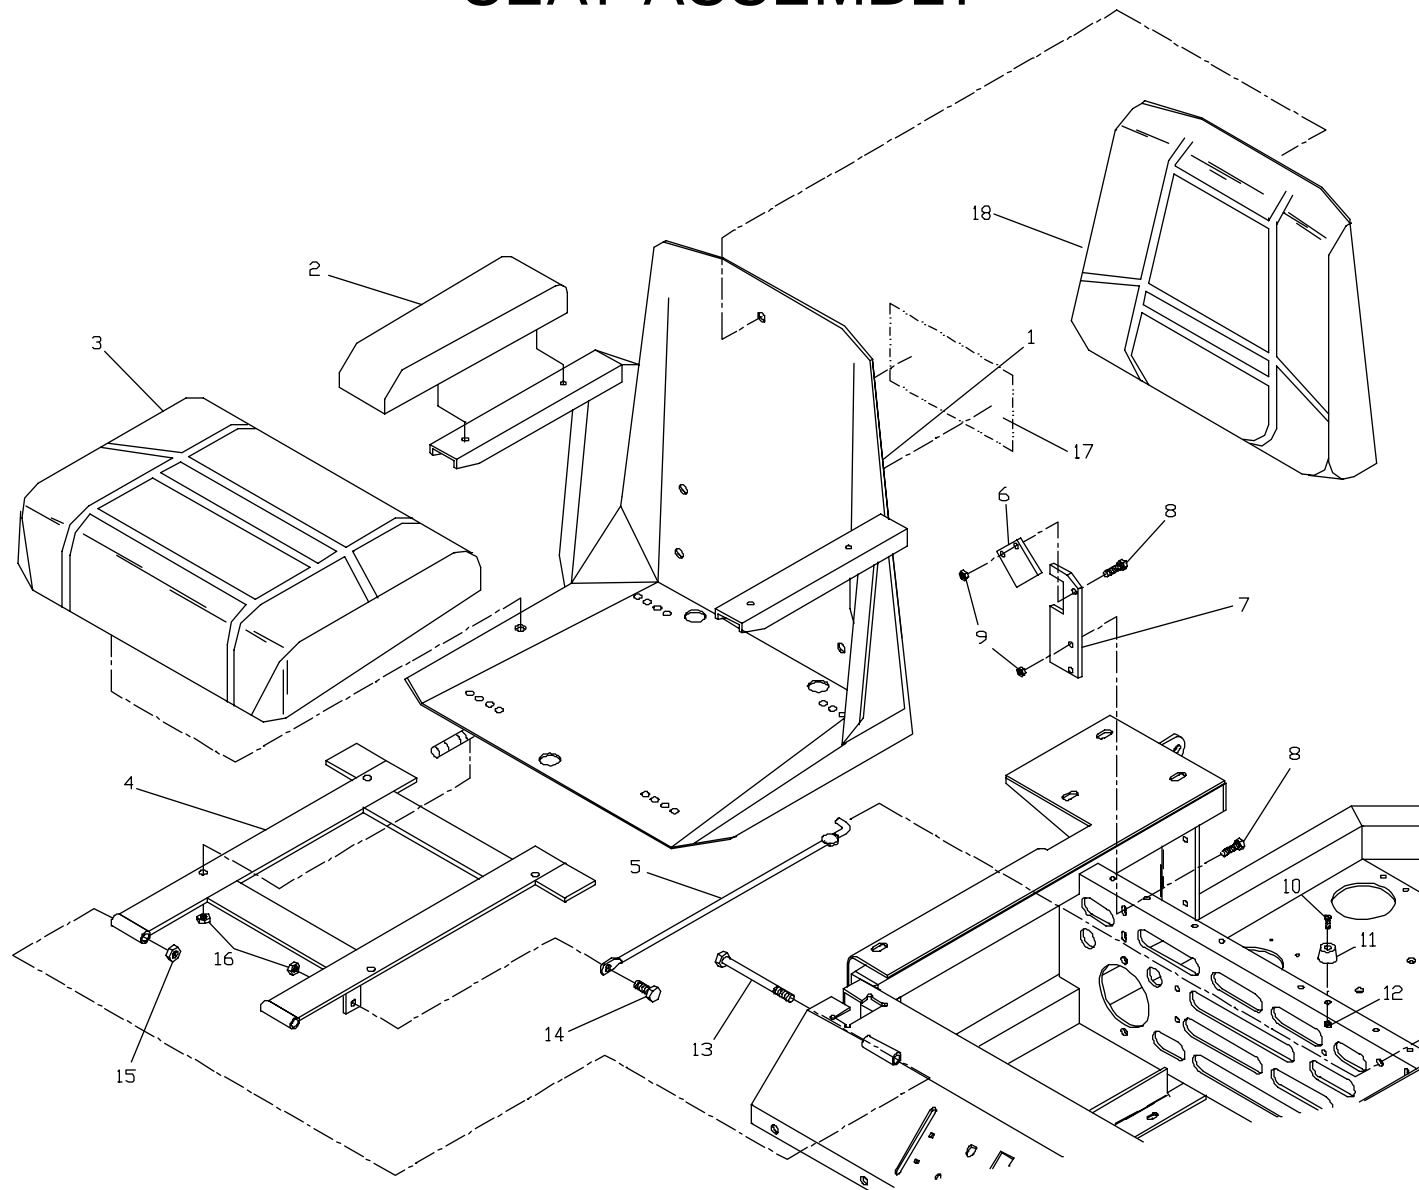

ITEM	PART NO.	QTY.	DESCRIPTION
1	539102520	1	REAR ENGINE GUARD W / DECAL
2	539990563	4	3/8C X 1 HEX CAP SCREW
3	539990546	4	3/8C CENTERLOCK NUT
4	539912222	7	HOSE CLAMP
5	2405002	1	FUEL FILTER (KOHLER PART NO.)
6	539914363	2	FUEL CAP
7	539104585	2	FUEL TANK
8	539102502	8	5/16C STUD
9	539990188	18	5/16 SAE FLAT WASHER
10	539102845	8	SPRING
11	539990184	10	5/16C CENTERLOCK NUT
12	539976934	8	5/16C X 3/4 HEX CAP SCREW GR 5
13	539990187	6	5/16 LOCK WASHER
14	539102680	2	FUEL LINE, TANK
15	539102681	1	FUEL LINE, ENGINE
16	539102679	1	FUEL VALVE
17	539104576	1	KICK PLATE
18	539102587	4	BUMPER
19	539102733	1	CHOKE CONTROL, COMPLETE

ITEM	PART NO.	QTY.	DESCRIPTION
20	539990411	2	#10-24 X 1/2 HEX CAP SCREW
21	539102732	1	THROTTLE CONTROL W / KNOB
22	539990372	1	1/4C CENTERLOCK NUT
23	539102685	1	LOOM CLIP
24	539990580	1	1/4C X 3/4 HEX CAP SCREW
25	539102501	1	BATTERY STRAP
26	539102512	1	BATTERY GUARD W / DECAL
27	539104570	1	REAR FRAME W / DECAL
28	539976977	2	#10 - 24 NYLOC NUT
29	539101881	1	DECAL, WARNING
30	539102669	1	DECAL, BATTERY
31	539102668	1	DECAL, CONSOLE
32	539105071	1	DECAL, NASCAR
33	539100128	1	DECAL, EXHAUST
34	539102670	1	DECAL, FUEL VALVE
35	539102650	2	90 DEG. HOSE BARB
36	539104800	2	DECAL, ZTH 5223
	539104801	2	DECAL, ZTH 5225
	539104802	2	DECAL, ZTH 6125
37	539104787	1	DECAL, HUSQVARNA

REAR FRAME ASSEMBLY

(7)

SEAT ASSEMBLY