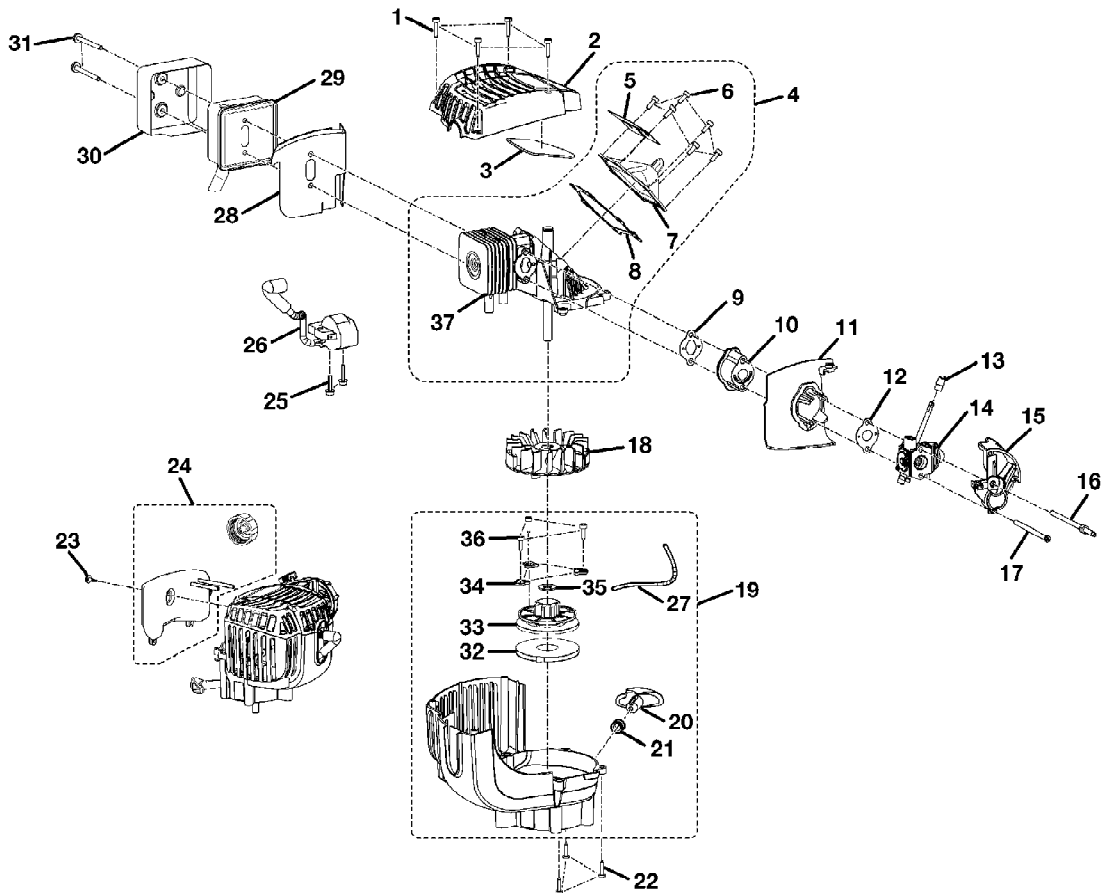

HOMELITE MIGHTYLITE 26cc BLOWER/VAC - MODEL NUMBERS UT08550, UT08951

Figure B

26cc Mightylite Blower/Vac UT-08550
Figure B

Page 4 of 4

Ref #	Part Number	Qty	S/P/F	Description
1	660466001	4		Screw (M4 x 18 mm) Purchase locally
2	518535001	1		Upper Housing
3	900951006	1		Heat Shield Gasket
4	309960001	1	/P	Short Block Assembly Inc key nos 5-8 and 37
5	638442003	1		Cylinder Heat Shield
6	660925003	6		Screw (M4 x 12 mm) Purchase locally
7	638337001	1		Crankcase Cover
8	901550001	1		Crankcase Cover Gasket
9	901551001	1		Intake Gasket
10	518497001	1		Heat Dam
11	518690001	1		Baffle Plate
12	901552001	1		Carburetor Gasket
13	518709001	1		Throttle Lever
14	308028007	1		Carburetor
15	518532001	1		Air Box Base
16	660453001	1		Hex Bolt (Double Sided)
17	660454001	1		Screw (M5 x 70 mm) Purchase locally
18	308674001	1		Flywheel Assembly
19	308889001	1		Lower Housing with Starter Assembly Inc key nos 20-21, 27 and 32-36
20	518502001	1		Starter Grip
21	638088002	1		Eyelet
22	660970001	3		Screw (M4 x 16 mm) Purchase locally
23	660970002	1		Screw (M4, special)
24	308675004	1		Fuel Tank with Cap Assembly
25	660968001	2		Screw (M4 x 19 mm) Purchase locally
26	850108001	1		Ignition Module
27	900849002	1	/P	Starter Rope
28	901452003	1		Muffler Gasket
29	308990007	1		Muffler Assembly
30	638442002	1		Heat Shield
31	660638003	2	S	Screw (10-24 x 2-3/16 in.) Purchase locally
32	638033001	1	/P	Spring & Container Assembly
33	518501001	1		Starter Pulley
34	638389001	3		Pulley Retainer
35	650017001	1	S	Flat Washer
36	660967001	3		Screw (M4 x 14 mm) Purchase locally
37	640098001	1	S/P	Cylinder