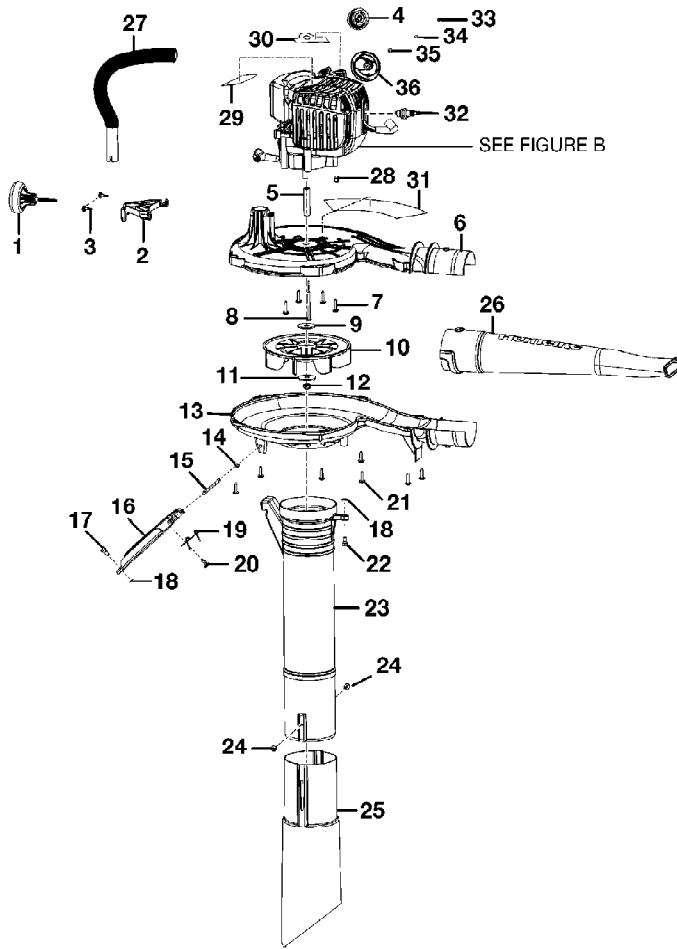

HOMELITE MIGHTYLITE 26cc BLOWER/VAC - MODEL NUMBERS UT08550, UT08951

Figure A

26cc Mightylite Blower/Vac UT-08550
Figure A

Page 2 of 4

Ref #	Part Number	Qty	S/P/F	Description
1	518593001	1		Handle Knob
2	518592001	1		Handle Adaptor
3	660970002	2		Screw (M4, special)
4	308680001	1		Fuel Cap Assembly
5	638091006	1		Spacer (55 mm)
6	518582001	1		Upper Volute
7	660674001	4	S	Screw (10-14 x 7/8 in.) Purchase locally
8	660970004	1		Screw (M4, special)
9	678126005	1		Washer
10	518581001	1		Fan
11	650016001	1	/P	Flat Washer
12	660730001	1	S	Hex Nut (3/8-24) Purchase locally
13	518571001	1		Lower Volute
14	678353001	1	S	E-Ring (4 mm)
15	678514001	1		Pin
16	518570001	1		Vacuum Door
17	660880002	1		Screw (1/4-20, special)
18	650027001	2		E-Ring
19	678513001	1		Torsion Spring
20	660618001	1	S	Screw (10-14 x 1/2 in.) Purchase locally
21	660629001	7	S	Screw (10-14 x 3/4 in., Torx T.F.) Purchase locally
22	660880001	1		Screw (1/4-20, special)
23	580807001	1		Upper Vacuum Tube
24	660621001	2	S	Screw (10-24 x 1/2 in., Truss Head Slotted Torx) Purchase locally
25	580808001	1		Lower Vacuum Tube
26	580843001	1		Blower Tube
27	901204001	1		Foam Grip and Handle Assembly
28	678190002	1		Hex Nut (1/4-20) Purchase locally
29	940755003	1		Logo Label
30	940647012	1		Choke Label
31	940734015	1		Starting Label
32	870174001	1	/P	Spark Plug (Champion RCJ6Y); Purchase locally
33	678435001	1		Lock Nut (M4) Purchase locally
34	678434002	1		Wavy Washer (M4) Purchase locally
35	678434001	1		Washer (M4) Purchase locally
36	518496001	1		Choke Dial Cover
	987000050	1		Operator's Manual (960704001)