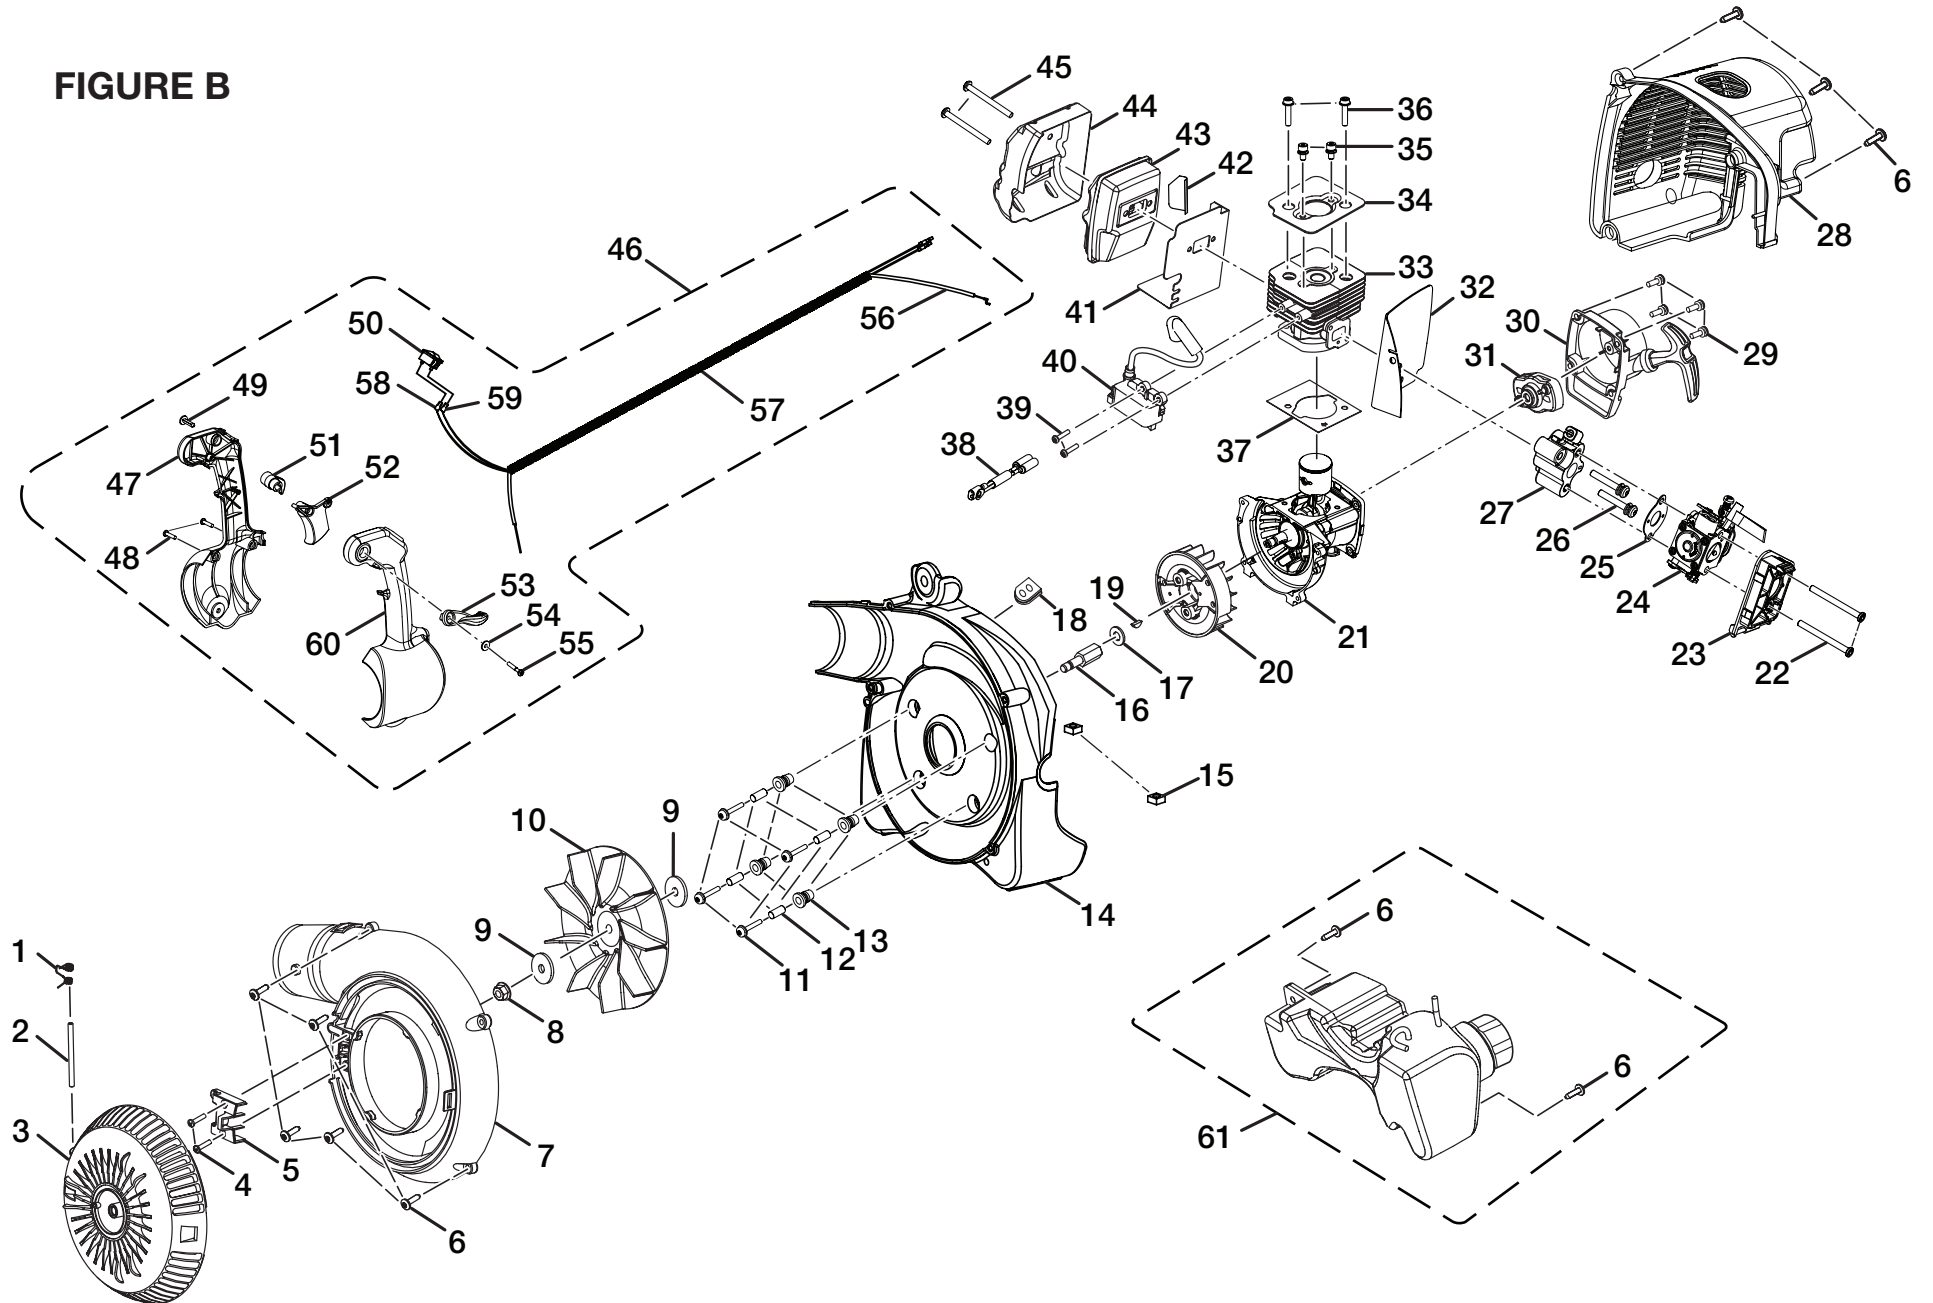

BLACK MAX BACKPACK BLOWER - MODEL NO. BM08570

FIGURE B

BLACK MAX BACKPACK BLOWER – MODEL NO. BM08570

PARTS LIST (FIGURE B)

KEY NO.	PART NUMBER	DESCRIPTION	QTY	KEY NO.	PART NUMBER	DESCRIPTION	QTY
1	678117001	Vacuum Door Hinge Spring	1	31	308004001	Pulley Assembly.....	1
2	650026002	Hinge Pin	1	32	901206001	Insulator Gasket.....	1
3	518268001	Vacuum Door Housing.....	1	33	640570016	Cylinder.....	1
4	660734001	Screw (M4 x 16 mm).....	2	34	630002021	Plate for Cylinder	1
5	518170001	Vacuum Door Hinge	1	35	660351002	Screw and Washer (M5 x 10 mm).....	2
6	660674001	Screw (#10-14 x 7/8 in.).....	10	36	660342001	Screw (M5 x 22 mm).....	2
7	518266006	Outer Volute Housing	1	37	900709001	Cylinder Gasket	1
8	678128002	Retaining Washer Nut.....	1	38	290702001	Ignition Lead Harness Assembly	1
9	678126001	Washer.....	2	39	660349001	Screw (M4 x 22 mm).....	2
10	518265001	Blower Fan.....	1	40	290178008	Coil & Boot Assembly	1
11	660759002	Screw (M5 x 8 mm Cap Hd.)	4	41	638183001	Muffler Gasket	1
12	678124001	Bushing Sleeve	4	42	900955003	Heat Shield	1
13	570544002	Vibration Isolator.....	4	43	300748016	Muffler Assembly	1
14	518270001	Inner Volute Housing.....	1	44	638027001	Heat Shield	1
15	678108001	Square Nut.....	2	45	660347001	Screw (M5 x 50 mm).....	2
16	308068002	Crankshaft Extension.....	1	46	308345005	Control Assembly (Inc. Key Nos. 47-60).....	1
17	678171002	Washer (2 mm).....	1	47	518272002	Throttle Control Housing (RH).....	1
18	570624001	Rubber Grommet.....	1	48	660665001	Screw (#8-14 x 19 mm).....	2
19	690688001	Woodruff Key (S43C)	1	49	660629001	Screw (#10-14 x 25 mm).....	1
20	640574001	Rotor	1	50	760363003	Switch	1
21	300749004	Crankcase Assembly	1	51	518150001	Trigger Lock	1
22	660454006	Bolt (M5 x 44 mm)	2	52	518255005	Trigger	1
23	518623001	Air Box Base	1	53	518160005	Cruise Lever.....	1
24	308054021	Carburetor Assembly.....	1	54	678125001	Washer.....	1
25	901552001	Heat Dam Gasket	1	55	660666001	Screw (#8-14 x 25 mm)	1
26	660344003	Screw and Washer (M5 x 31 mm).....	2	56	309993001	Throttle Cable Assembly.....	1
27	518596001	Heat Dam.....	1	57	518210002	Tube	1
28	518324004	Engine Shroud Housing	1	58	290703001	Lead Assembly (Red).....	1
29	660351001	Screw (M5 x 16 mm).....	4	59	290703002	Lead Assembly (Black)	1
30	308430007	Starter Assembly	1	60	518271002	Throttle Control Housing (LH)	1
				61	308342005	Fuel Tank Assembly	1