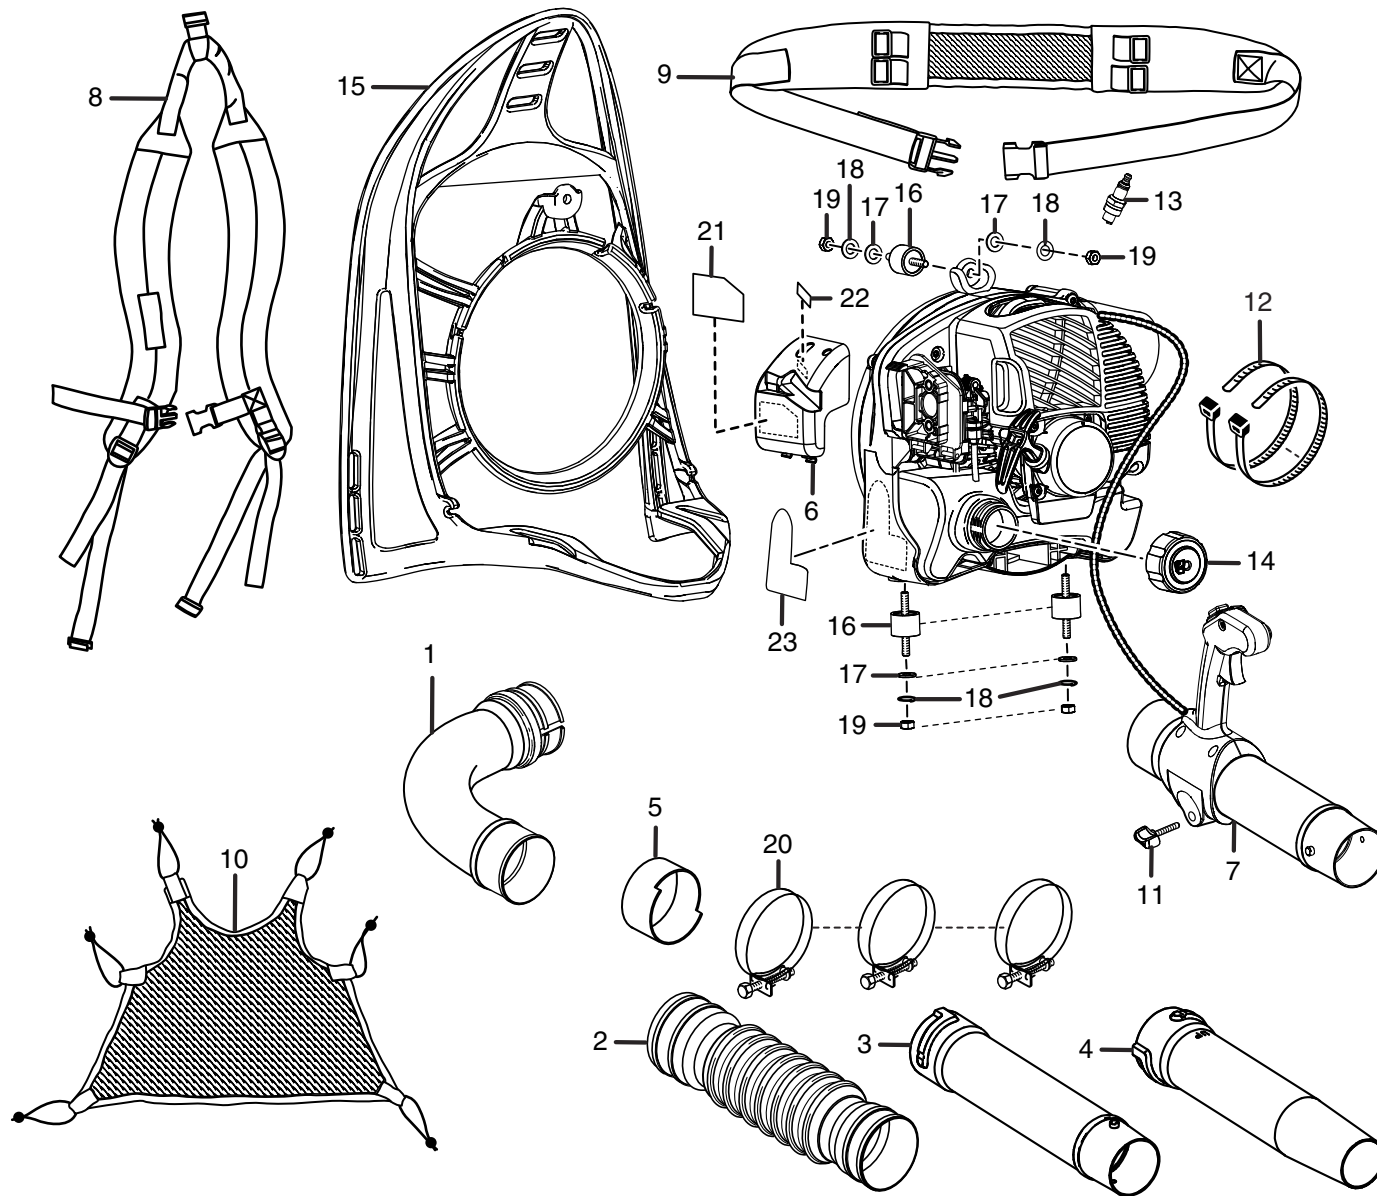

BLACK MAX BACKPACK BLOWER - MODEL NO. BM08570

FIGURE A

BLACK MAX BACKPACK BLOWER – MODEL NO. BM08570

PARTS LIST (FIGURE A)

KEY NO.	PART NUMBER	DESCRIPTION	QTY	KEY NO.	PART NUMBER	DESCRIPTION	QTY
1	580694002	Elbow Tube.....	1	14	300758006	Fuel Cap Assembly	1
2	580693002	Bellows.....	1	15	570547003	Backpack Frame	1
3	570543002	Straight Tube (Upper Tube)	1	16	570546001	Vibration Isolators	3
4	570564002	Nozzle (Lower Tube).....	1	17	678186002	Washer	4
5	518481002	Bushing	1	18	678109001	Spring Washer.....	4
6	518624003	Air Filter Cover	1	19	678190002	Hex Nut (1/4-20).....	4
7	580692003	Throttle Control Handle.....	1	20	308645001	Tube Clamp	3
8	900962003	Shoulder Harness Assembly	1	21	940734035	Starting Label.....	1
9	900963001	Waist Harness	1	22	940647032	Choke Label	1
10	900964001	Mesh Backing	1	23	940627005	Warning Label	1
11	518273002	Throttle Control Handle Screw.....	1		987000504	Operator's Manual (960702003).....	1
12	900972001	Cable Tie	2		12-12-08		
13	870174001	Spark Plug (Champion RCJ6Y).....	1		(REV:00)