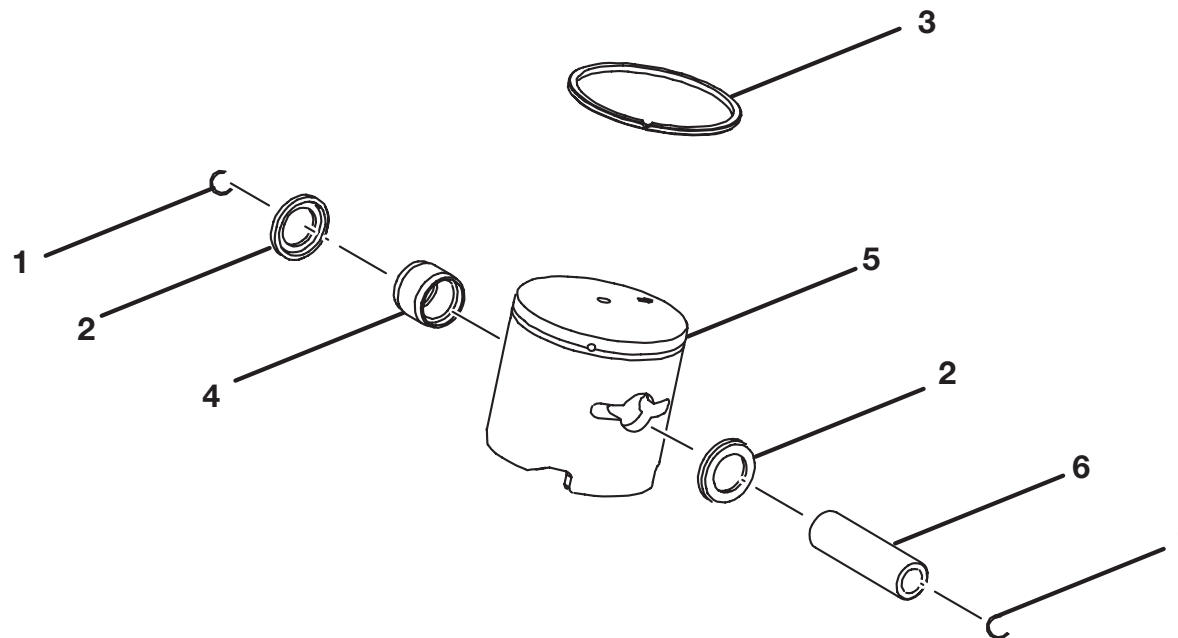

* STANDARD HARDWARE ITEM – MAY BE PURCHASED LOCALLY

RYOBI BLOWER/VACUUM – MODEL NUMBERS RY08548 AND RY09903

The model number will be found on a plate attached to the starter housing. Always mention the model number in all correspondence regarding your **BLOWER/VACUUM** or when ordering repair parts.

Figure B

PARTS LIST (FIGURE B)

KEY NO.	PART NUMBER	DESCRIPTION	QTY
1	690691001	Circlip Pin	2
2	690687001	Washer	2
3	690161002	Piston Ring	1
4	690686002	Needle Bearing	1
5	640920002	Piston	1
6	620301001	Piston Pin	1