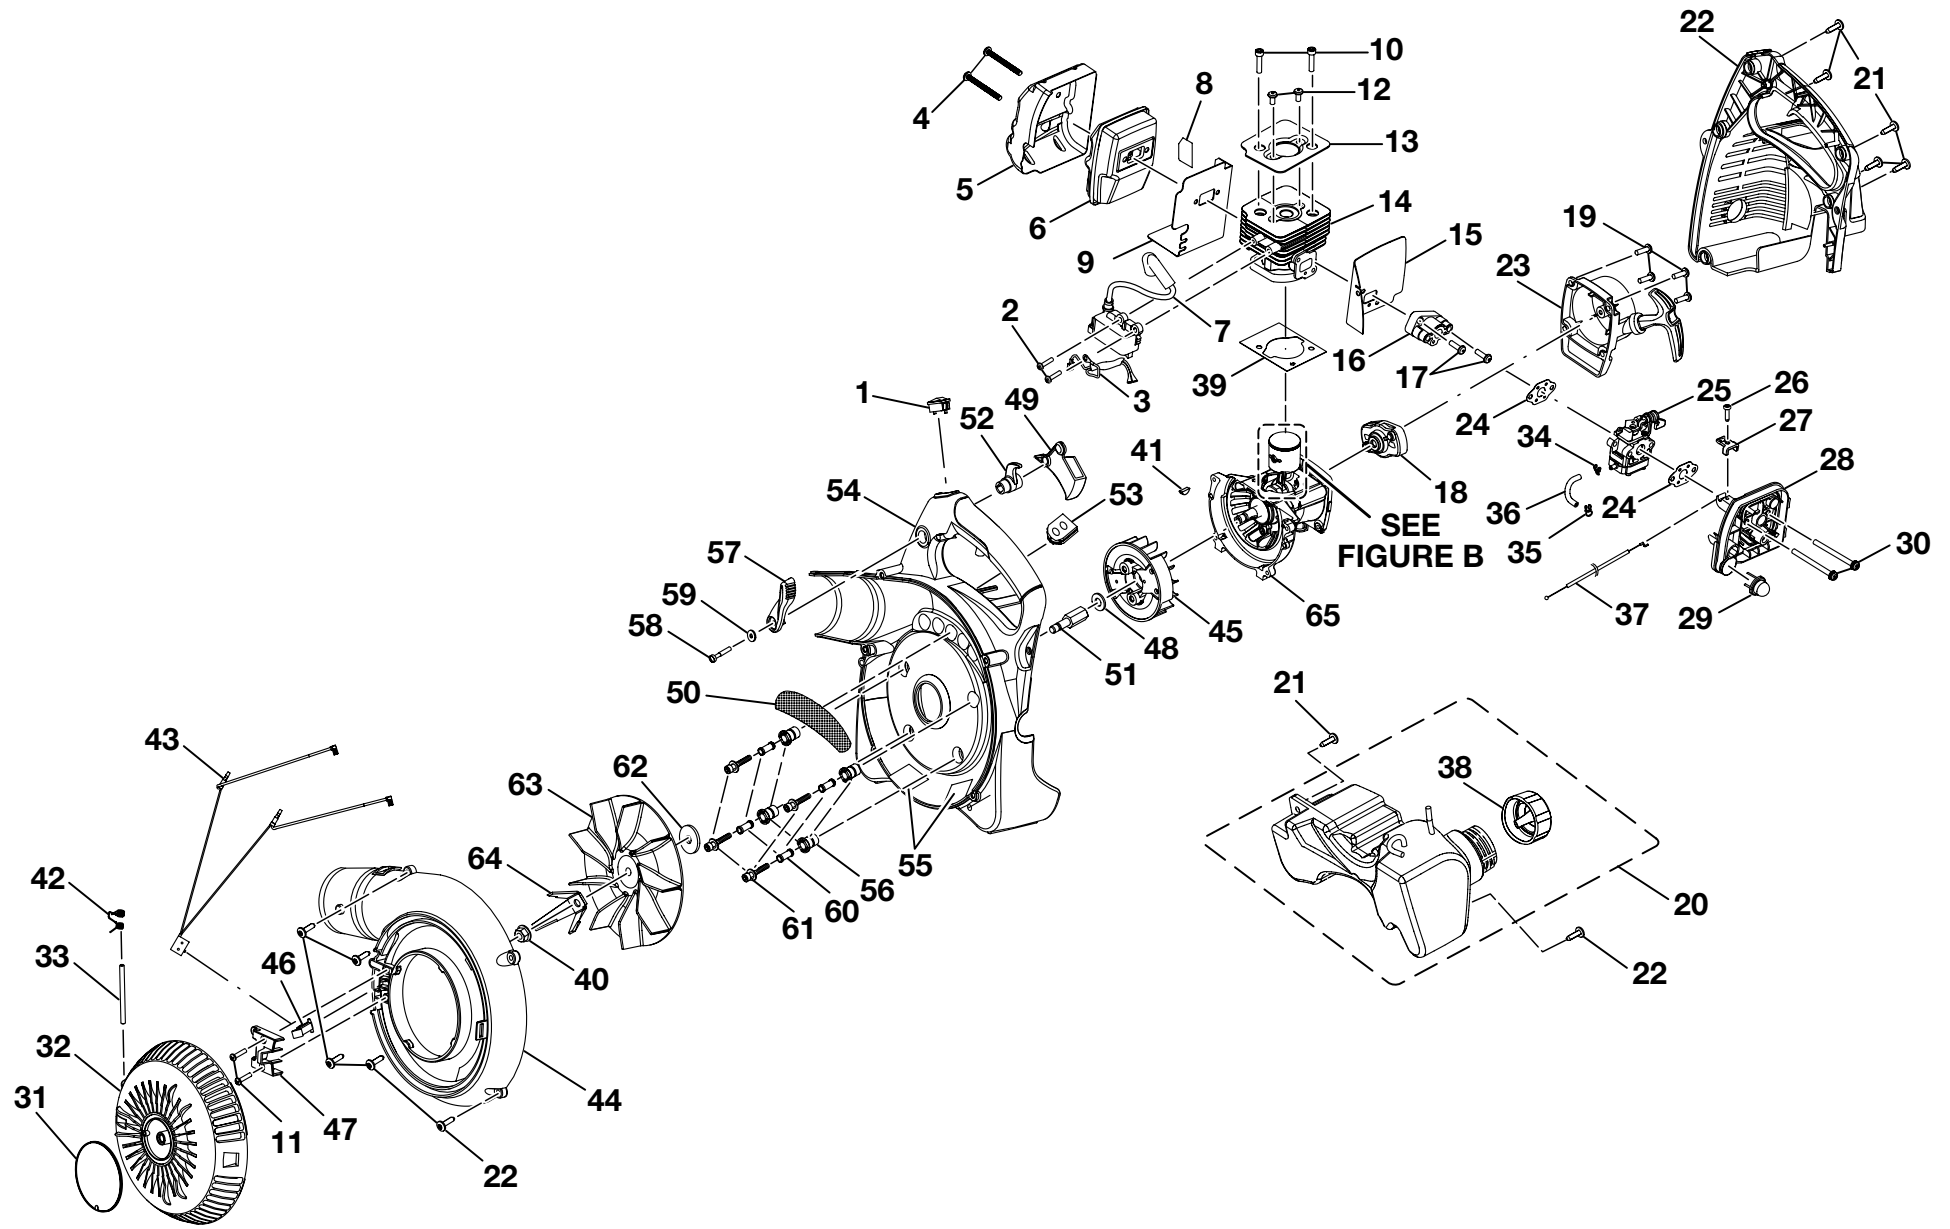

RYOBI BLOWER/VACUUM - MODEL NUMBERS RY08548 AND RY09903

Figure A

RYOBI BLOWER/VACUUM – MODEL NUMBERS RY08548 AND RY09903

The model number will be found on a plate attached to the starter housing. Always mention the model number in all correspondence regarding your **BLOWER/VACUUM** or when ordering repair parts.

PARTS LIST (FIGURE A)

KEY NO.	PART NUMBER	DESCRIPTION	QTY	KEY NO.	PART NUMBER	DESCRIPTION	QTY
1	760363003	Switch.....	1	34	690700001	Hose Clip (Id 4.9).....	1
2	660349001	* Screw (M4 X 22 mm).....	2	35	690699001	Hose Clip (Id 2.9).....	2
3	290702001	Lead Assembly.....	1	36	570574001	Rubber Tubing.....	1
4	660347001	* Screw (M5 X 50 mm).....	2	37	308209001	Cable Assembly.....	1
5	638027001	Heat Shield.....	1	38	300758006	Fuel Cap Assembly.....	1
6	300748016	Muffler Assembly.....	1	39	900709001	Cylinder Gasket.....	1
7	290178008	Coil & Boot Assembly.....	1	40	678128002	Hex Nut w/Retaining Washer.....	1
8	900955003	Heat Shield.....	1	41	690688001	Woodruff Key (S43C).....	1
9	638183001	Gasket Muffler.....	1	42	678117001	Vacuum Door Hinge Spring.....	1
10	660342001	* Screw (M5 X 22 mm).....	2	43	870166001	Vacuum Door Kill Switch.....	1
11	660665001	* Screw (M14 X 16.3 mm).....	2	44	518266001	Outer Volute Housing.....	1
12	660351002	* Screw & Washer (M5 X 10 mm).....	2	45	640574001	Fly-wheel Assembly.....	1
13	630002021	Cylinder Plate.....	1	46	518254001	Kill Switch Activator Lever.....	1
14	640570016	Cylinder.....	1	47	518170001	Vacuum Door Hinge.....	1
15	900711006	Insulator Gasket.....	1	48	678171002	Washer (2 mm).....	1
16	518329001	Insulator.....	1	49	518255001	Trigger.....	1
17	660344003	* Screw & Washer (M5 X 22 mm).....	2	50	638179001	Wire Mesh.....	1
18	308004001	Pulley Assembly.....	1	51	308068002	Crank Shaft Extension.....	1
19	660351001	* Screw (M5 X 16 mm).....	4	52	518150001	Trigger Lock.....	1
20	308342005	Fuel Tank Assembly (Inc. Key No. 38).....	1	53	570624001	Rubber Grommet.....	1
21	660674001	* Screw (M14 X 7/8 in.).....	12	54	518140001	Inner Volute Housing.....	1
22	518323001	Engine Shroud Housing.....	1	55	900955001	Heat Shield.....	2
23	308430001	Starter Assembly.....	1	56	570544002	Vibration Isolator.....	4
24	900711003	Carburetor Gasket.....	2	57	518160001	Cruise Control Lever.....	1
25	308428003	Carburetor (Walbro WYC-8).....	1	58	660666001	* Screw (M14 X 25 mm).....	1
26	660734001	* Screw (M4 X 16 mm Pan Hd.).....	1	59	678125001	Washer.....	1
27	638133003	Throttle Cable Clip.....	1	60	678124001	Sleeve Bushing.....	4
28	518130002	Air Box Base.....	1	61	660759002	* Screw (M5 X 8 mm Cap Hd.).....	4
29	300780002	Primer Assembly.....	1	62	678126001	Fan Spacer (Washer).....	1
30	660346001	* Screw (M5 X 60 mm).....	2	63	518265001	Blower Fan (24.5).....	1
31	518252001	Vacuum Door Cover.....	1	64	678114001	Mulcher Blade.....	1
32	518268001	Vacuum Door.....	1	65	300749004	Crankcase Assembly.....	1
33	650026002	Hinge Pin.....	1				

* STANDARD HARDWARE ITEM – MAY BE PURCHASED LOCALLY