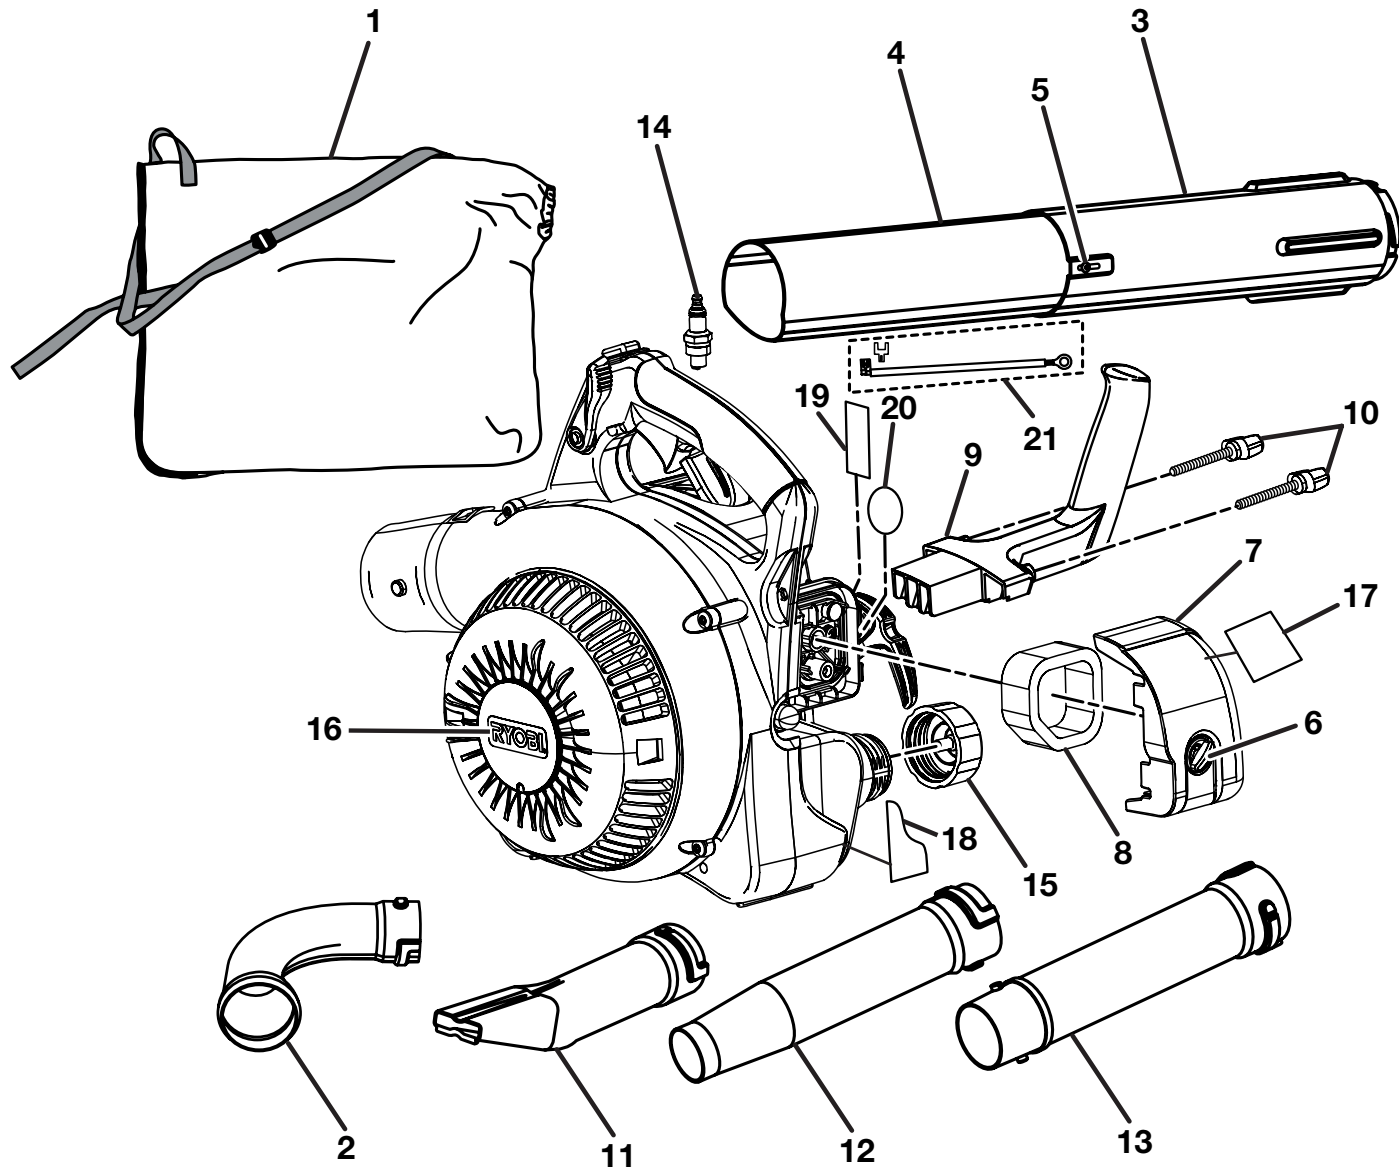

RYOBI BLOWER/VACUUM – MODEL NUMBERS RY08548 AND RY09903

The model number will be found on a plate attached to the starter housing. Always mention the model number in all correspondence regarding your **BLOWER/VACUUM** or when ordering repair parts.

PARTS LIST

KEY NO.	PART NUMBER	DESCRIPTION	QTY
1	900960001	Vacuum Bag w/Shoulder Strap	1
2	570563001	Vacuum Bag Adaptor	1
3	570561001	Upper Vacuum Tube	1
4	570562001	Lower Vacuum Tube	1
5	660621001	Vacuum Tube Screws	2
6	590461001	Air Filter Knob	1
7	518253001	Air Filter Cover	1
8	560873001	Air Filter	1
9	518180001	Vacuum Handle	1
10	518273001	Vacuum Handle Knobs	2
11	580613001	High Velocity Nozzle w/Leaf Scraper	1
12	570564001	Sweeper Nozzle	1
13	570543001	Upper Blower Tube	1
14	870170001	* Spark Plug (Champion RCJ4)	1
15	300758006	Fuel Cap Assembly	1
16	940627001	Vacuum Door Label	1
17	940627004	Starting Instructions Label	1
18	940627005	Warning Label	1
19	940627007	Starting Label	1
20	940627006	Zip Start Label	1
21	308825001	Ground Wire Kit	1
	987000081	Operator's Manual (960968009)	
	04-25-07		
	(REV:01)		

Figure B

PARTS LIST (FIGURE B)

KEY NO.	PART NUMBER	DESCRIPTION	QTY
1	690691001	Circlip Pin	2
2	690687001	Washer	2
3	690161002	Piston Ring	1
4	690686002	Needle Bearing	1
5	640920002	Piston	1
6	620301001	Piston Pin	1