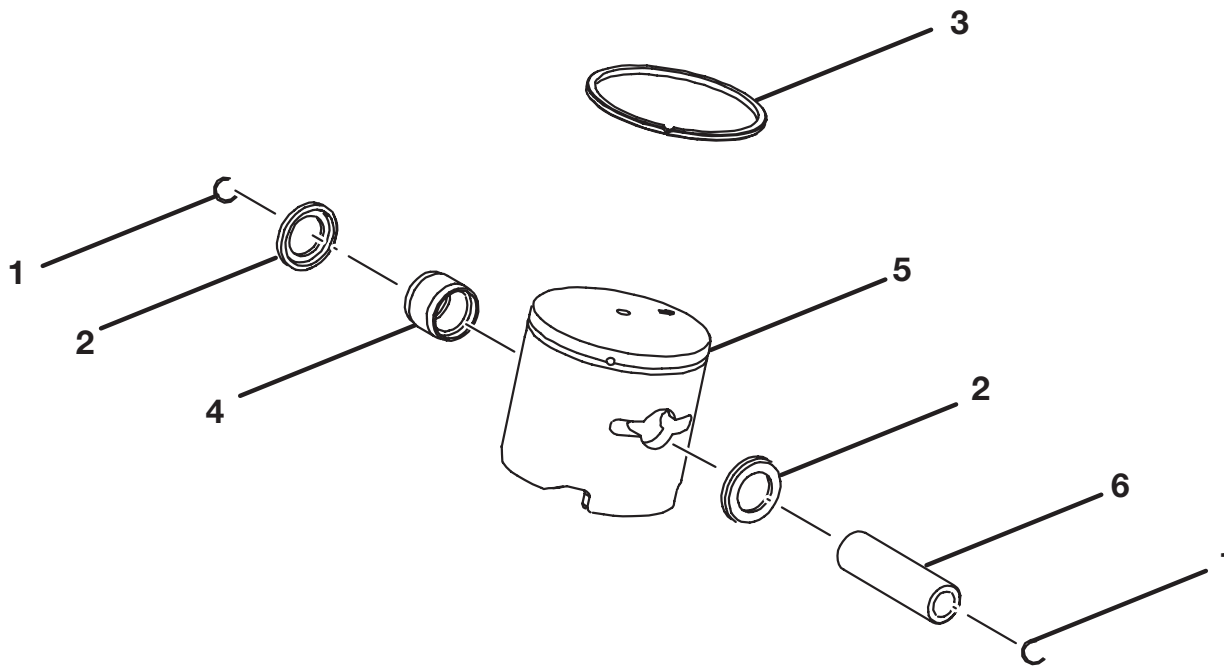

RYOBI BACKPACK BLOWER – MODEL NUMBERS RY08576 AND RY09973

The model number will be found on a plate attached to the starter housing. Always mention the model number in all correspondence regarding your **BACKPACK BLOWER** or when ordering repair parts.

Figure B

PARTS LIST (FIGURE B)

KEY NO.	PART NUMBER	DESCRIPTION	QTY
1	690691001	Wrist Pin	2
2	690687001	Washer	2
3	690161002	Piston Ring	1
4	690686002	Needle Bearing	1
5	640920002	Piston	1
6	620301001	Piston Pin	1

* STANDARD HARDWARE ITEM – MAY BE PURCHASED LOCALLY