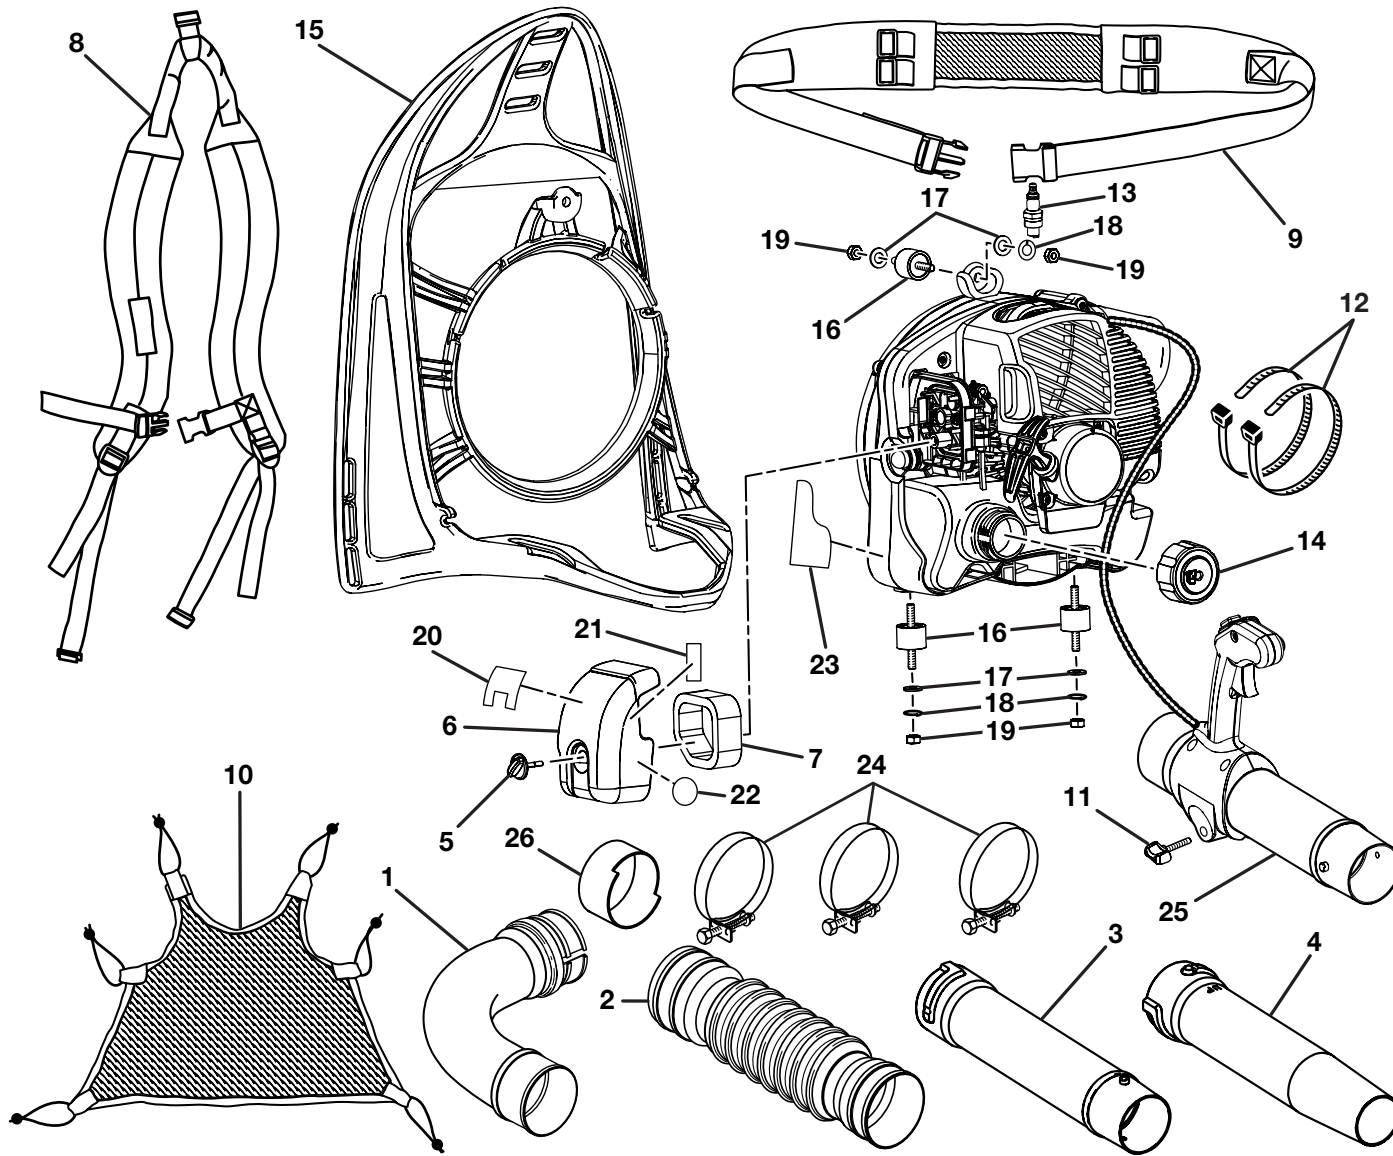

RYOBI BACKPACK BLOWER - MODEL NUMBERS RY08576 AND RY09973

RYOBI BACKPACK BLOWER – MODEL NUMBERS RY08576 AND RY09973

The model number will be found on a plate attached to the starter housing. Always mention the model number in all correspondence regarding your **BACKPACK BLOWER** or when ordering repair parts.

PARTS LIST

KEY NO.	PART NUMBER	DESCRIPTION	QTY
1	580694001	Elbow Tube	1
2	580693001	Bellows	1
3	570543001	Straight Tube (Upper Tube)	1
4	570564001	Nozzle (Lower Tube)	1
5	590461001	Air Filter Knob	1
6	518253001	Air Filter Cover	1
7	560873001	Air Filter	1
8	900962001	Shoulder Harness Assembly	1
9	900963001	Waist Harness	1
10	900964001	Mesh Backing	1
11	518273002	Throttle Control Handle Screw	1
12	900972001	Cable Tie	2
13	870174001	* Spark Plug (Champion RCJ6Y)	1
14	300758006	Fuel Cap Assembly	1
15	570547001	Backpack Frame	1
16	570546001	Vibration Isolators	3
17	678186002	Flat Washer	4
18	678109001	Spring Washer	4
19	678190002	* Hex Nut (1/4 - 20)	4
20	940627004	Starting Instructions Label	1
21	940627007	Starting Label	1
22	940627006	Zip Start Label	1
23	940627005	Warning Label	1
24	308645001	Tube Clamp	3
25	580692001	Throttle Control Handle Tube	1
26	518481001	Bushing	1
	987000083	Operator's Manual	
	1-15-07		
	(REV:00)		

* STANDARD HARDWARE ITEM – MAY BE PURCHASED LOCALLY