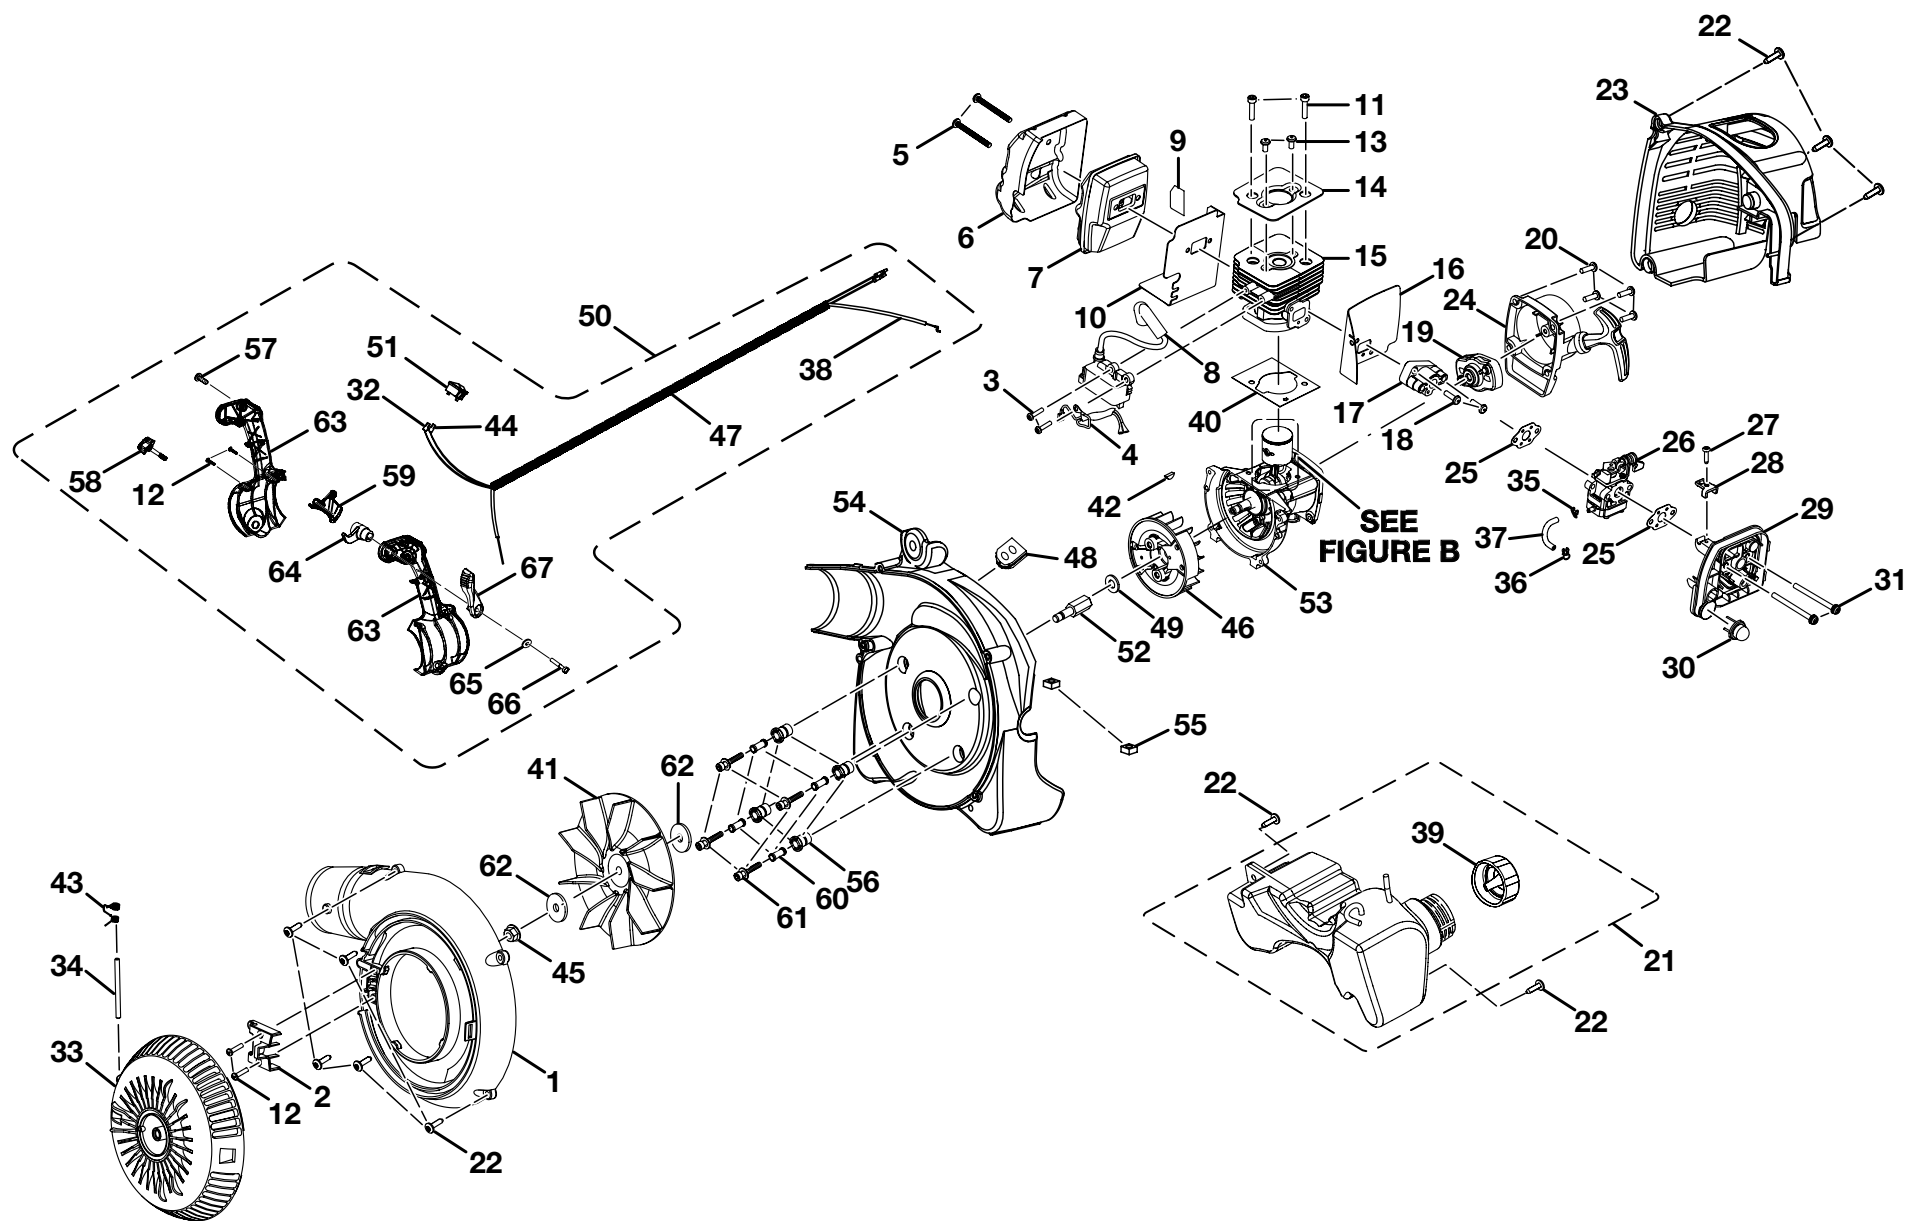

RYOBI BACKPACK BLOWER - MODEL NUMBERS RY08576 AND RY09973

Figure A

RYOBI BACKPACK BLOWER – MODEL NUMBERS RY08576 AND RY09973

The model number will be found on a plate attached to the starter housing. Always mention the model number in all correspondence regarding your **BACKPACK BLOWER** or when ordering repair parts.

PARTS LIST (FIGURE A)

KEY NO.	PART NUMBER	DESCRIPTION	QTY	KEY NO.	PART NUMBER	DESCRIPTION	QTY
1	518266001	Outer Volute Housing	1	35	690700001	Clip-hose (Id 4.9)	1
2	518170001	Vacuum Door Hinge	1	36	690699001	Clip-hose	2
3	660349001	* Screw (M4 X 22 mm)	2	37	570574001	Tubing Rubber	1
4	290702001	Lead Assembly	1	38	308026003	Cable Assembly	1
5	660347001	* Screw (M5 X 50 mm)	2	39	300758006	Fuel Cap Assembly	1
6	638027001	Heat Shield	1	40	900709001	Cylinder Gasket	1
7	300748016	Muffler Assembly	1	41	518265001	24.5 Cc Blower Fan	1
8	290178008	Coil & Boot Assembly	1	42	690688001	Key Woodruff (S43C)	1
9	900955003	Heat Shield	1	43	678117001	Vacuum Door Hinge Spring	1
10	638183001	Gasket Muffler	1	44	290703002	Lead Assembly (Black)	1
11	660342001	* Screw (M5 X 22 mm)	2	45	678128002	Retaining Washer Nut	1
12	660665001	* Screw (#8-14 X 16.3 mm)	4	46	640574001	Fly-wheel Assembly	1
13	660351002	* Screw & Washer (M5 X 10 mm)	2	47	518210002	Corrugated Tube	1
14	630002021	Plate for Cylinder	1	48	570624001	Rubber Grommet	1
15	640570016	Cylinder	1	49	678171002	Washer (2 mm)	1
16	900711006	Insulator Gasket	1	50	308345001	Control Assembly (Inc. Key Nos. 12, 32, 38, 44, 47, 51, 57-59 and 63-67)	1
17	518329001	Insulator	1	51	760363003	Switch	1
18	660344003	* Screw & Washer (M5 X 31 mm)	2	52	308068002	Crank Shaft Extension	1
19	308004001	Pulley Assembly	1	53	300749004	Crankcase Assembly	1
20	660351001	* Screw (M5 X 16 mm)	4	54	518270001	Housing Inner Volute	1
21	308342005	Fuel Tank Assembly (Inc. Key No. 39)	1	55	678108001	Square Nut	2
22	660674001	* Screw (#10-14 X 7/8 in.)	10	56	570544002	Vibration Isolator	4
23	518324001	Engine Shroud Housing	1	57	660629001	* Screw (#10-14 X 25 mm)	1
24	308430001	Starter Assembly	1	58	518273002	Knob	1
25	900711003	Carburetor Gasket	2	59	518255001	Trigger	1
26	308428003	Carburetor	1	60	678124001	Bushing Sleeve	4
27	660734001	* Screw (M4 X 1.75 X16 mm Pan Hd.)	1	61	660759002	* Screw (M5 X 8 mm Cap Hd.)	4
28	638133003	Clip-throttle Cable	1	62	678126001	Washer-fan Spacer	2
29	518130002	Air Box Base	1	63	120900017	Handle Assembly	1
30	300780002	Primer Assembly	1	64	518150001	Trigger Lock	1
31	660346001	* Screw (M5 X 60 mm)	2	65	678125001	Washer	1
32	290703001	Lead Assembly (Red)	1	66	660666001	* Screw (#8-14 X 50 mm)	1
33	518268001	Vacuum Door	1	67	518160001	Cruise Lever	1
34	650026002	Hinge Pin	1				

* STANDARD HARDWARE ITEM – MAY BE PURCHASED LOCALLY