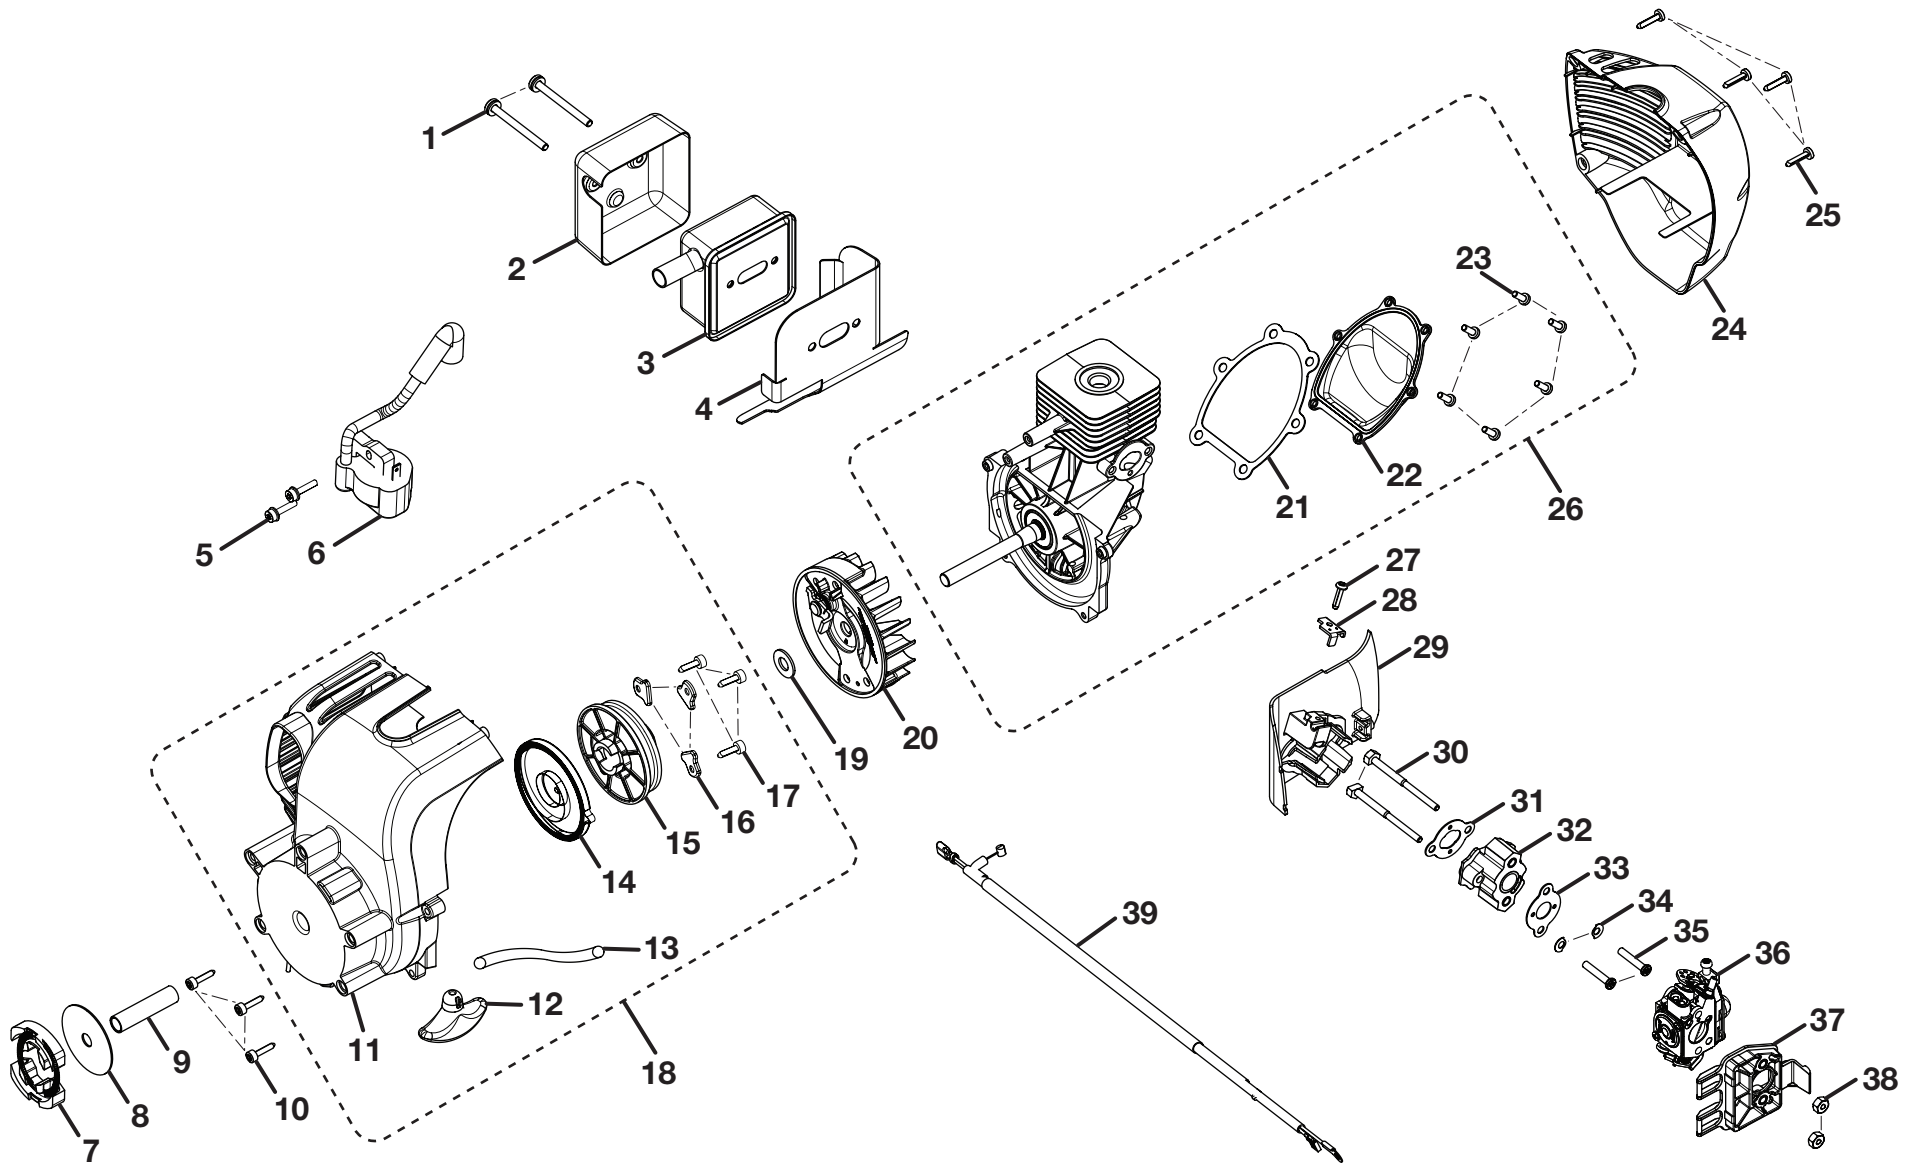

\* STANDARD HARDWARE ITEM – MAY BE PURCHASED LOCALLY

Figure C

**RYOBI 26cc HEDGE TRIMMER – MODEL NUMBER RY39500**

**PARTS LIST (FIGURE C)**

KEY NO.	PART NUMBER	DESCRIPTION	QTY	KEY NO.	PART NUMBER	DESCRIPTION	QTY
1	660638003	* Screw (10-24 x 2-1/8 in.).....	2	21	901550001	Crankcase Cover Gasket.....	1
2	638442002	Heat Shield (Muffler) .....	1	22	638337001	Crankcase Cover.....	1
3	308990017	Muffler Assembly.....	1	23	660925003	* Screw (M4 x 12 mm).....	6
4	901452008	Muffler Gasket .....	1	24	518907001	Upper Housing .....	1
5	660968001	* Screw (M4 x 19 mm).....	2	25	660466001	* Screw (M4 x 18 mm).....	4
6	850108002	Ignition Module.....	1	26	309960003	Short Block Assembly (Inc. Key Nos. 21-23) .....	1
7	300960017	Clutch Assembly.....	1	27	660734001	* Screw (M4 x 16 mm).....	1
8	638090001	Washer.....	1	28	638133004	Clip Throttle Cable.....	1
9	638284002	Spacer Tube .....	1	29	518916001	Baffle Plate .....	1
10	660970001	* Screw (M4 x 16 mm).....	3	30	660927004	* Screw (M5 x 25 mm).....	2
11	308980003	Lower Housing .....	1	31	901551001	Intake Gasket.....	1
12	518820001	Starter Grip.....	1	32	518920001	Heat Dam.....	1
13	900849002	Starter Rope .....	1	33	901552002	Heat Dam Gasket .....	1
14	638033001	Spring & Container Assembly.....	1	34	638659002	* Washer.....	2
15	518501001	Starter Pulley .....	1	35	660927003	* Screw (M5 x 58 mm).....	2
16	638389001	Pulley Retainer.....	3	36	308054013	Carburetor .....	1
17	660967001	* Screw (M4 x 14 mm).....	3	37	518766001	Air Box Base.....	1
18	308981007	Lower Housing Start Assembly (Inc. Key Nos. 11-17).....	1	38	678027001	* Hex Nut (10-24) .....	2
19	650017001	Washer.....	1	39	309998001	Throttle Cable And Lead Wire Assembly.....	1
20	308674001	Flywheel Assembly.....	1				