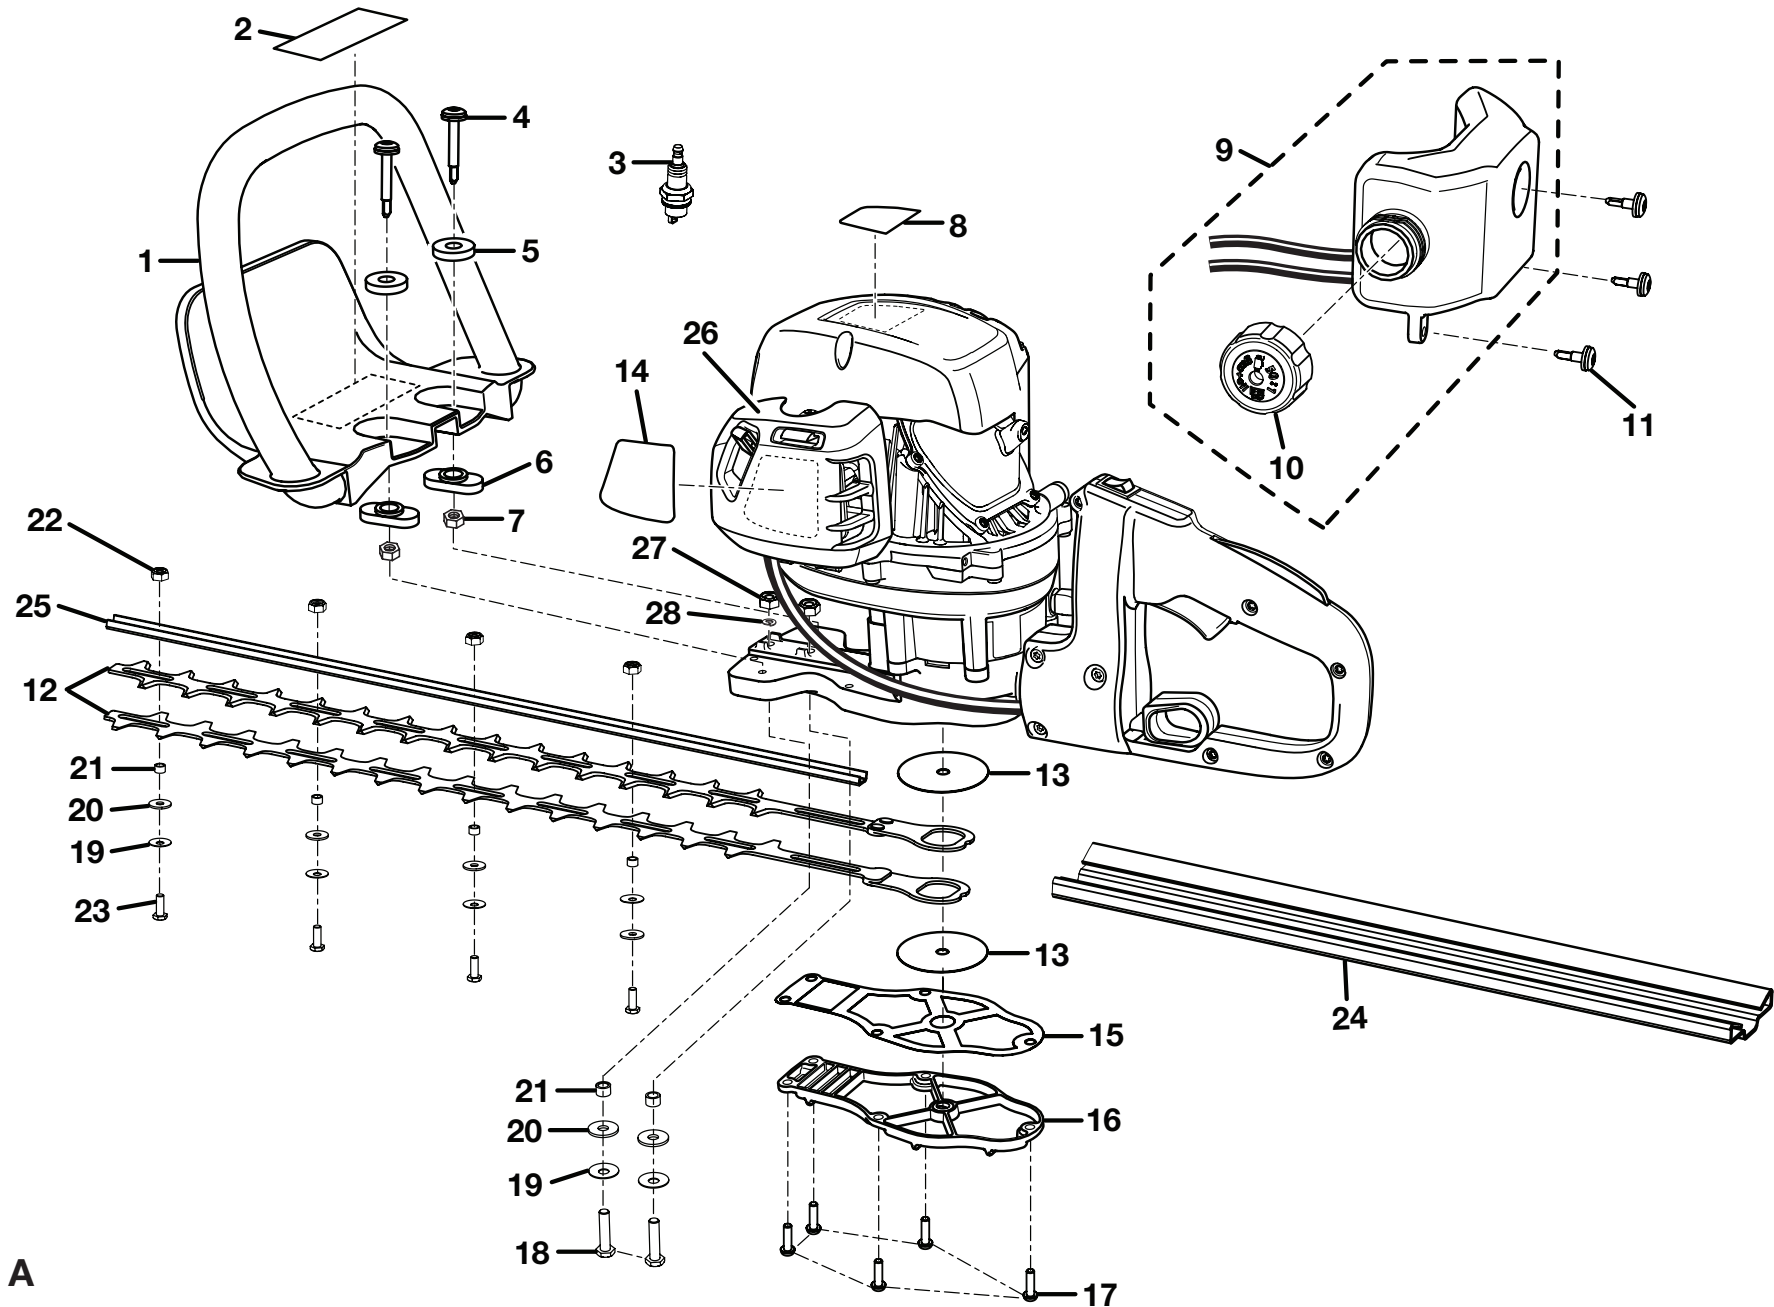

Figure A

RYOBI 26cc HEDGE TRIMMER – MODEL NUMBER RY39500

**PARTS LIST (FIGURE A)**

KEY NO.	PART NUMBER	DESCRIPTION	QTY	KEY NO.	PART NUMBER	DESCRIPTION	QTY
1	120900035	Front Handle (Inc. Key No. 2).....	1	16	308233001	Cover .....	1
2	940964006	Warning Label .....	1	17	660788003	* Screw (M5 x 17.5 mm Washer Hd.) .....	5
3	870174001	* Spark Plug (Champion RCJ6Y).....	1	18	660722002	* Screw (M6 x 26 mm) .....	2
4	660788004	* Screw (M5 x 26 mm) .....	2	19	678433003	* Washer .....	6
5	561960001	* Washer .....	2	20	678587001	* Washer .....	6
6	561961001	* Isolator .....	2	21	638668001	Spacer.....	6
7	678509001	* Lock Nut (M5 x 0.8 mm) .....	2	22	678490002	Lock Nut (M5) .....	4
8	940640014	Logo Label .....	1	23	660722001	* Screw (M6 x 17 mm) .....	4
9	308675010	Fuel Tank Assembly (Inc. Key No. 10).....	1	24	518921002	Scabbard .....	1
10	308680001	Fuel Cap.....	1	25	638665002	Blade Top Strap .....	1
11	660970002	Screw (M4) .....	3	26	120900034	Air Box Cover (Inc. Key No. 14) .....	1
12	308548011	Blade Assembly .....	1	27	678460002	* Lock Nut (M6) .....	2
13	638659001	* Washer .....	2	28	678433004	Spring Washer .....	2
14	940686026	Starting Label.....	1		987000243	Operator's Manual (960713001)	
15	901659001	Seal .....	1		1-23-08 (REV:02)		