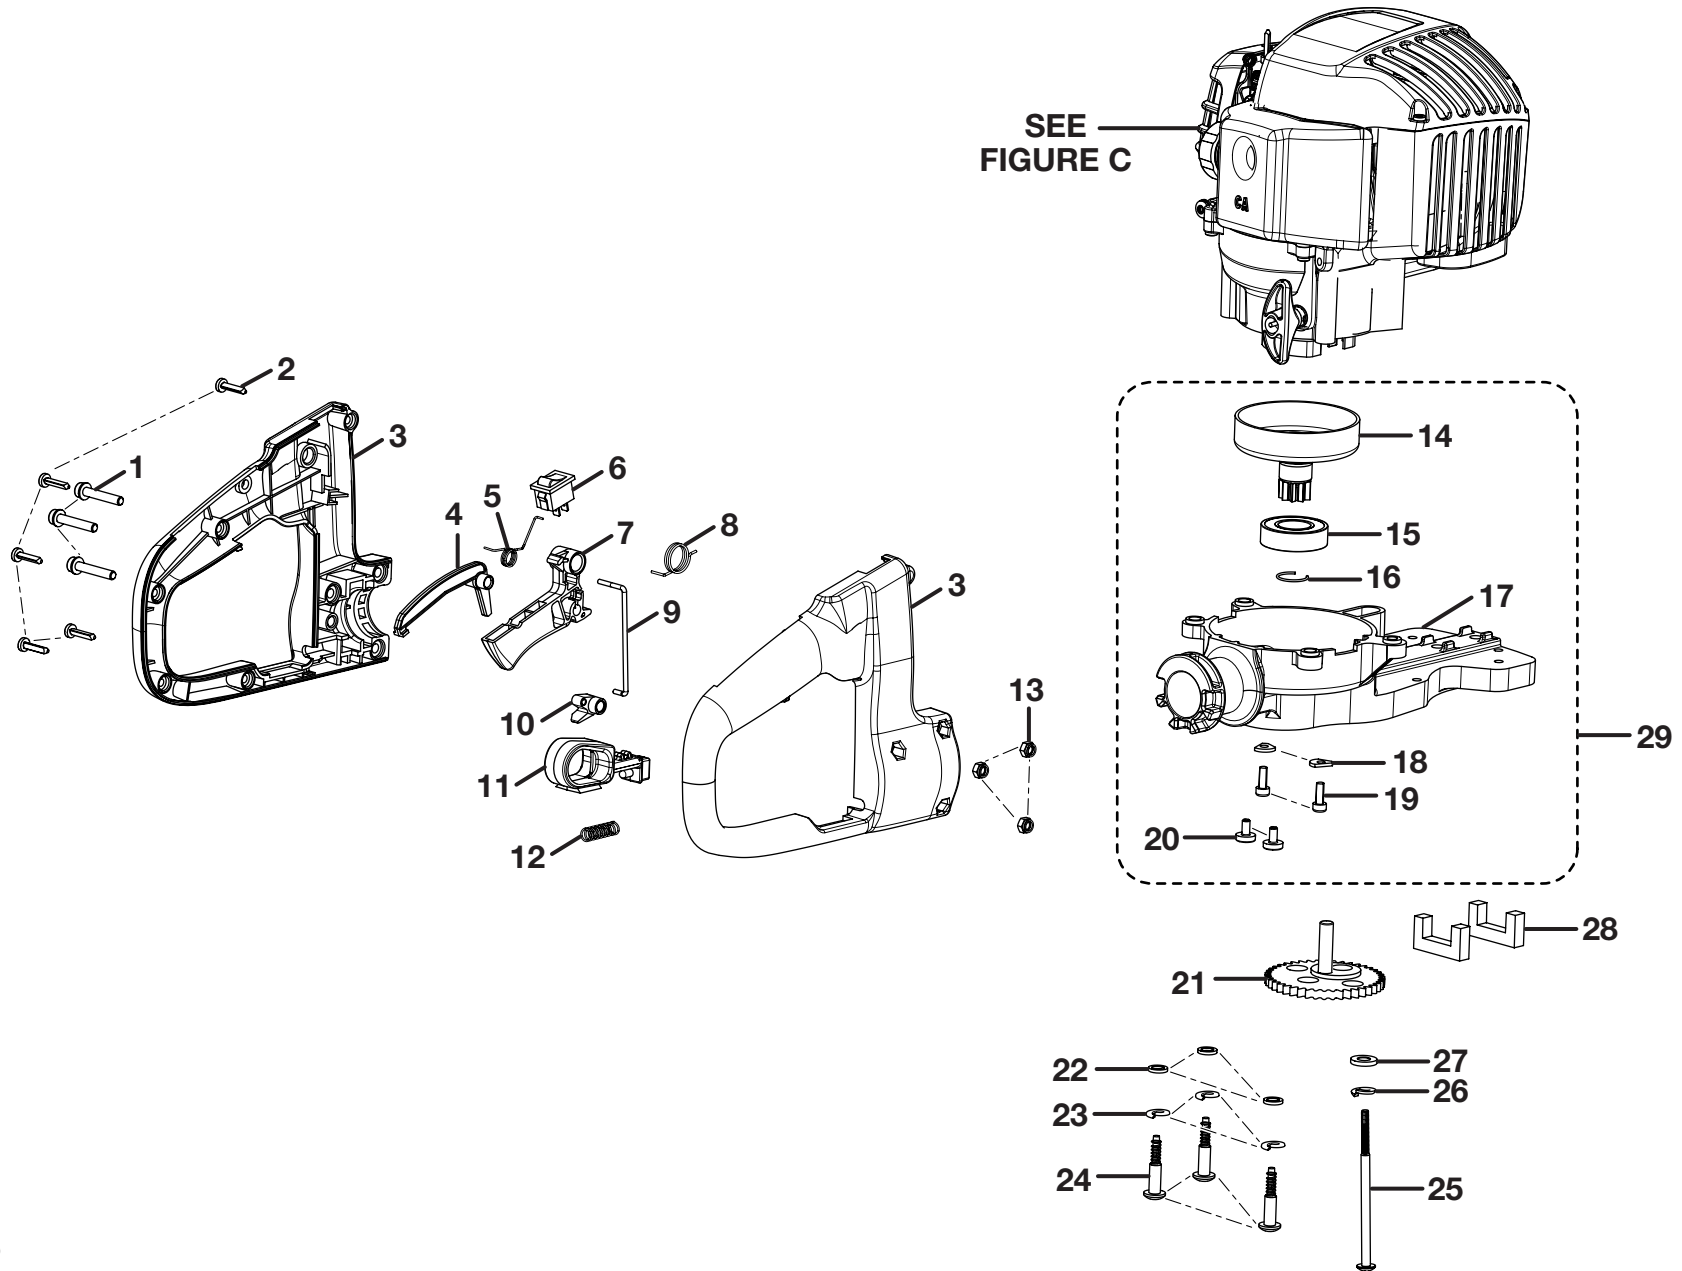

\* STANDARD HARDWARE ITEM – MAY BE PURCHASED LOCALLY

Figure B

**RYOBI 26cc HEDGE TRIMMER – MODEL NUMBER RY39500**

**PARTS LIST (FIGURE B)**

KEY NO.	PART NUMBER	DESCRIPTION	QTY	KEY NO.	PART NUMBER	DESCRIPTION	QTY
1	660927005	* Screw (M5 x 28 mm).....	3	16	678187002	C-Ring .....	1
2	660466001	* Screw (M4 x 18 mm).....	5	17	640115001	Gear Box.....	1
3	120900033	Rear Handle Housing Assembly.....	1	18	638553001	Washer.....	2
4	518903001	Interlock Level .....	1	19	661559001	* Screw (M4 x 11 mm).....	2
5	678542002	Trigger Lock Spring .....	1	20	660925004	* Screw (M4 x 12 mm).....	2
6	760700002	Switch.....	1	21	308993002	Big Gear Assembly .....	1
7	518902001	Throttle Trigger .....	1	22	638554001	Washer.....	3
8	678582001	Trigger Spring .....	1	23	678433004	Spring Washer .....	3
9	678583001	Lock Level .....	1	24	660723001	* Screw (M5 x 27 mm).....	3
10	518913001	Rotate Level.....	1	25	660724001	* Screw (M4 x 80 mm).....	1
11	518904001	Rotate Lock Puller .....	1	26	678343002	Spring Washer .....	1
12	678542003	Rotate Lock Spring.....	1	27	638554002	Washer.....	1
13	678509001	* Hex Nut (M5 x 0.8).....	3	28	901665001	Felt Seal.....	2
14	308794003	Clutch Drum Assembly.....	1	29	308232001	Gear box Assembly (Inc. Key Nos. 14-20) .....	1
15	638660001	Ball Bearing .....	1				