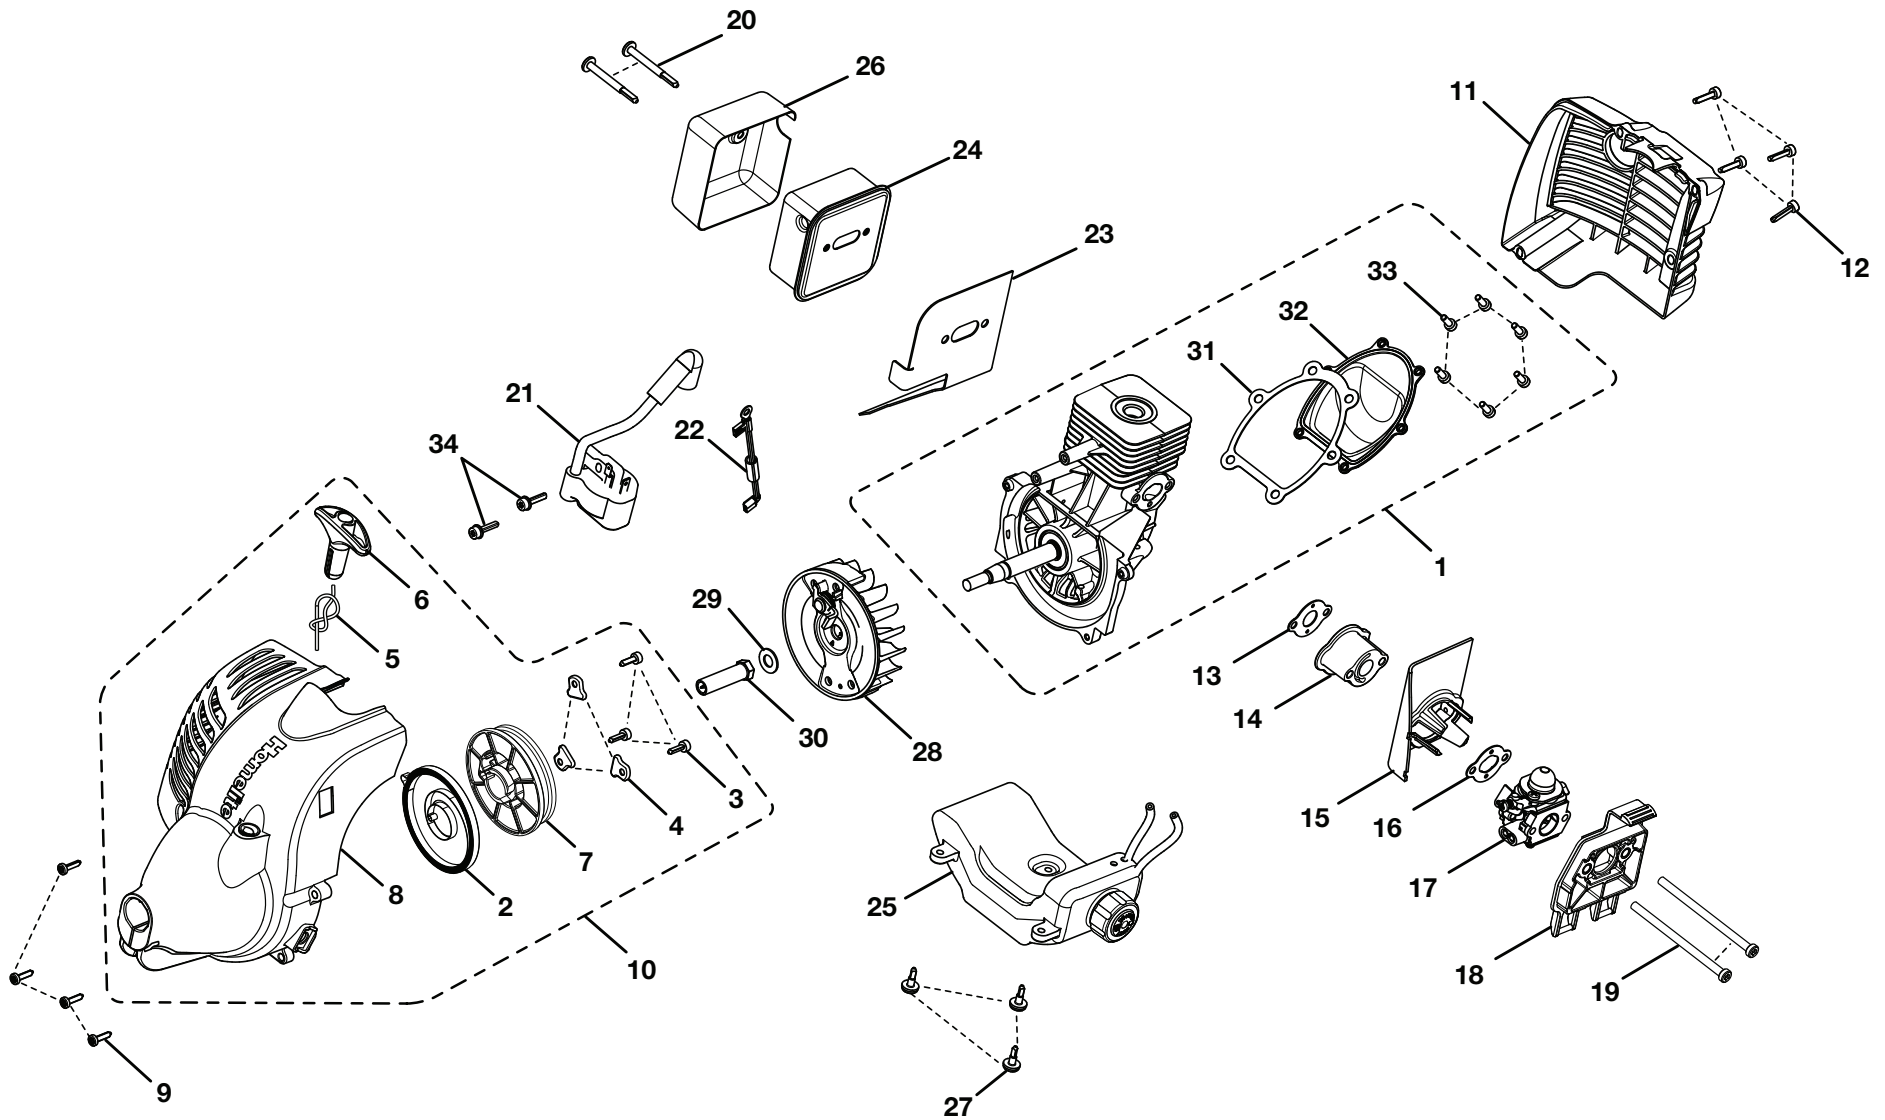

For Parts Call 606-678-9623 or 606-561-4983

HOMELITE 26cc MIGHTYLITE STRING TRIMMER -
MODEL NUMBERS UT21004, UT21044, UT29005, UT29045

**HOMELITE 26cc MIGHTYLITE STRING TRIMMER –
MODEL NUMBERS UT21004, UT21044, UT29005, UT29045**

The model number will be found on a plate attached to the engine housing. Always mention the model number in all correspondence regarding your **STRING TRIMMER** or when ordering repair parts.

PARTS LIST

KEY NO.	PART NUMBER	DESCRIPTION	QTY	KEY NO.	PART NUMBER	DESCRIPTION	QTY
1	308891001	Short Block Assembly (Inc. Key Nos. 31-33).....	1	19	660454007	Screw (M5 x 70 mm).....	2
2	638033001	Spring & Container Assembly.....	1	20	660638003	Screw (10-24 x 2-1/8 in.)	2
3	660967001	Screw (M4 x 14 mm).....	3	21	850108001	Ignition Module.....	1
4	638389002	Pulley Retainer.....	3	22	308863001	Lead Assembly	1
5	900849002	Starter Rope	1	23	901452001	Muffler Gasket	1
6	511731001	Starter Grip	1	24	308990016	Muffler Assembly	1
7	310022001	Easy Starter Assembly	1	25	308675002	Fuel Tank Assembly w/Cap	1
8	308672001	Front Housing Assembly	1	26	638442001	Heat Shield	1
9	660970001	Screw (M4 x 16 mm).....	4	27	660970002	Screw (M4 x 10 mm Shoulder)	3
10	308671015	Starter Housing Assembly (Inc. Key Nos. 2-8; Plus Key Nos. 10, 11 and 7 from pages 2 & 3).....	1	28	308811001	Flywheel Assembly	1
11	518504001	Rear Housing	1	29	631049001	Washer.....	1
12	660466001	Screw (M4 x 18 mm).....	4	30	638348001	Drive Connector.....	1
13	901551001	Intake Gasket.....	1	31	901550001	Gasket	1
14	518497001	Heat Dam.....	1	32	638337001	Crankcase Cover	1
15	518685001	Heat Dam Deflector	1	33	660925003	Screw (M4 x 12 mm).....	6
16	901552001	Carburetor Gasket	1	34	660968001	Screw (M4 x 19 mm).....	2
17	308054013	Carburetor	1				
18	518766001	Air Box Base.....	1