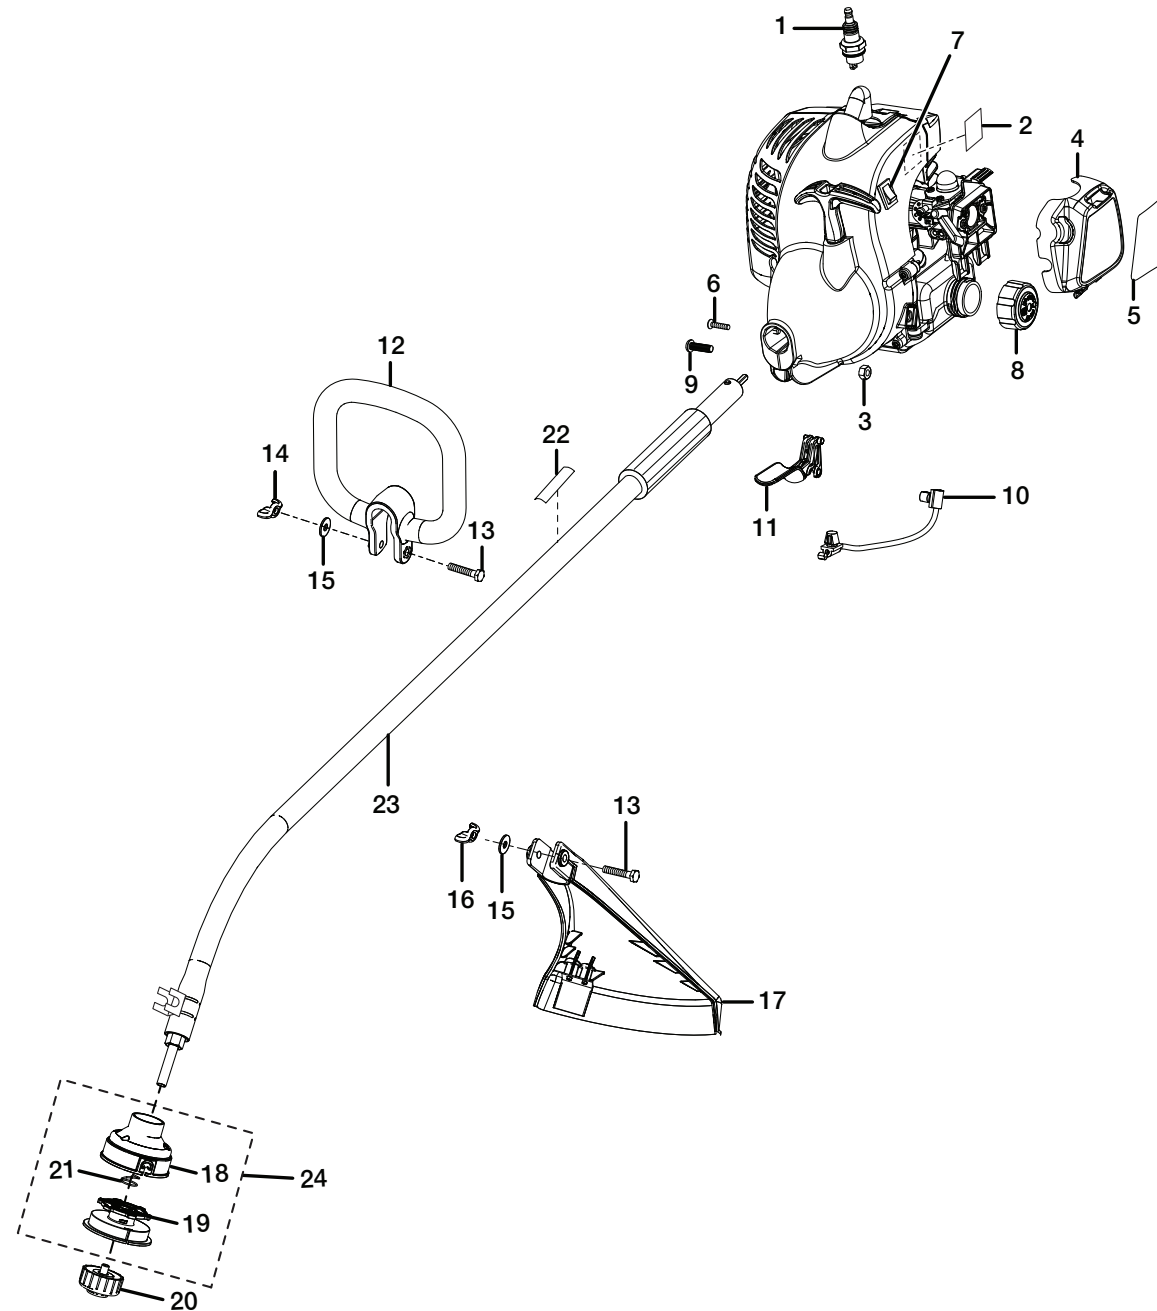

FIGURE A

**HOMELITE 26cc MIGHTYLITE STRING TRIMMER – MODEL NUMBERS UT21004 AND UT29005**

The model number will be found on a plate attached to the engine housing. Always mention the model number in all correspondence regarding your **STRING TRIMMER** or when ordering repair parts.

**PARTS LIST (FIGURE A)**

KEY NO.	PART NUMBER	DESCRIPTION	QTY	KEY NO.	PART NUMBER	DESCRIPTION	QTY
1	870174001	* Spark Plug (Champion RCJ6Y) .....	1	15	678008001	Washer (1/4-20) .....	2
2	940642025	Logo Label.....	1	16	678034001	Wing Nut (1/4-20) .....	1
3	678029002	Hex Nut (M6).....	1	17	T308744001	Curved Shaft Grass Deflector.....	1
4	519823001	Air Box Cover .....	1	18	308746002	Dual String Head Housing .....	1
5	940734059	Starting Label .....	1	19	308044007	Dual Line Spool and String.....	1
6	660634001	Screw (8-16 x 5/16 in.).....	1	20	308042002	Spool Retainer .....	1
7	760700002	Switch.....	1	21	678022001	Spring .....	1
8	308680001	Fuel Cap .....	1	22	940964009	Warning Label.....	1
9	660697002	Bolt (M6 x 20 mm) .....	1	23	308740005	Boom Assembly .....	1
10	270032001	Throttle Cable .....	1	24	308743002	String Head Assembly .....	1
11	518529001	Throttle Trigger .....	1		987000618	Operator's Manual (960089005)	
12	518674001	Handle .....	1		8-03-09		
13	660643009	Bolt (1/4-20 x 40 mm).....	2		(REV:01)		
14	518949001	Wing Nut (1/4-20) .....	1				