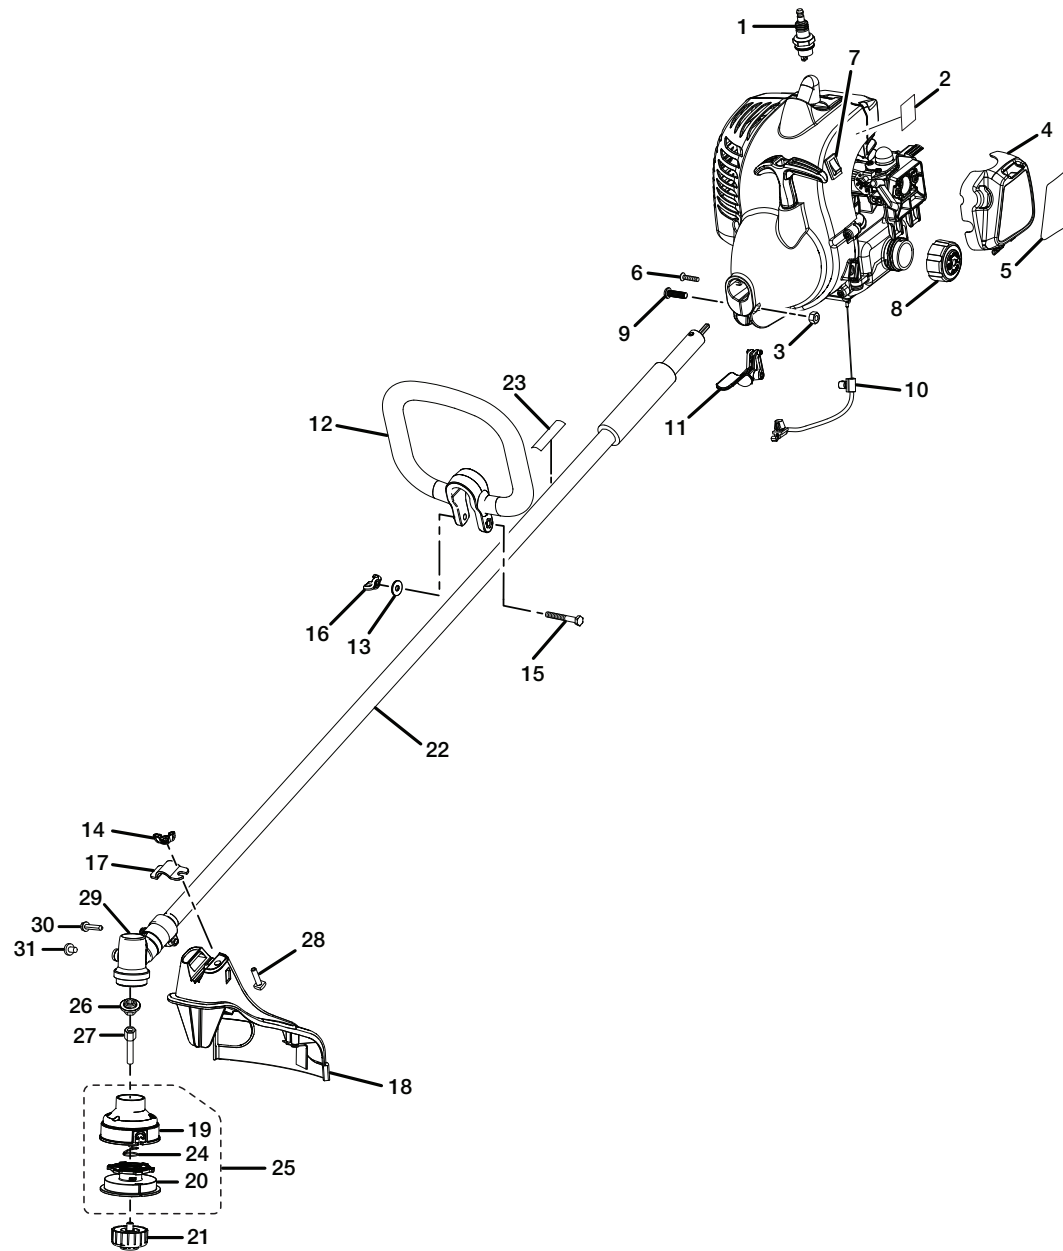

HOMELITE 26cc MIGHTYLITE STRING TRIMMER – MODEL NUMBERS UT21044 AND UT29045

FIGURE B

HOMELITE 26cc MIGHTYLITE STRING TRIMMER – MODEL NUMBERS UT21044 AND UT29045

The model number will be found on a plate attached to the engine housing. Always mention the model number in all correspondence regarding your **STRING TRIMMER** or when ordering repair parts.

PARTS LIST (FIGURE B)

KEY NO.	PART NUMBER	DESCRIPTION	QTY	KEY NO.	PART NUMBER	DESCRIPTION	QTY
1	870174001	* Spark Plug (Champion RCJ6Y)	1	17	678436001	Mounting Bracket	1
2	940642026	Logo Label.....	1	18	308781001	Straight Shaft Grass Deflector.....	1
3	678029002	Hex Nut (M6).....	1	19	308746002	Large String Head Housing	1
4	519823001	Air Box Cover	1	20	308044007	Dual Line Spool and String.....	1
5	940734059	Starting Label	1	21	308042003	Spool Retainer	1
6	660634001	Screw (8-16 x 5/16 in.).....	1	22	308740002	Boom Assembly	1
7	760700002	Switch.....	1	23	940964039	Warning Label.....	1
8	308680001	Fuel Cap	1	24	678022001	Spring	1
9	660697002	Bolt (M6 x 20 mm)	1	25	308743002	String Head Assembly	1
10	270032001	Throttle Cable	1	26	678011003	Flanged Washer.....	1
11	518529001	Throttle Trigger	1	27	678019002	Arbor.....	1
12	518674001	Handle	1	28	660857001	Screw (1/4-20 x 1 in., Sq. Hd.)	1
13	678008001	Washer (1/4-20)	1	29	308210002	Gear Head	1
14	678034001	Wing Nut (1/4-20)	1	30	660642001	Bolt (1/4-20 x 1-1/4 in.).....	1
15	660643009	Bolt (1/4-20 x 40 mm).....	1	31	660641001	Screw (10-24 x 5/8 in.).....	1
16	518949001	Wing Nut (1/4-20)	1				

* STANDARD HARDWARE ITEM – MAY BE PURCHASED LOCALLY