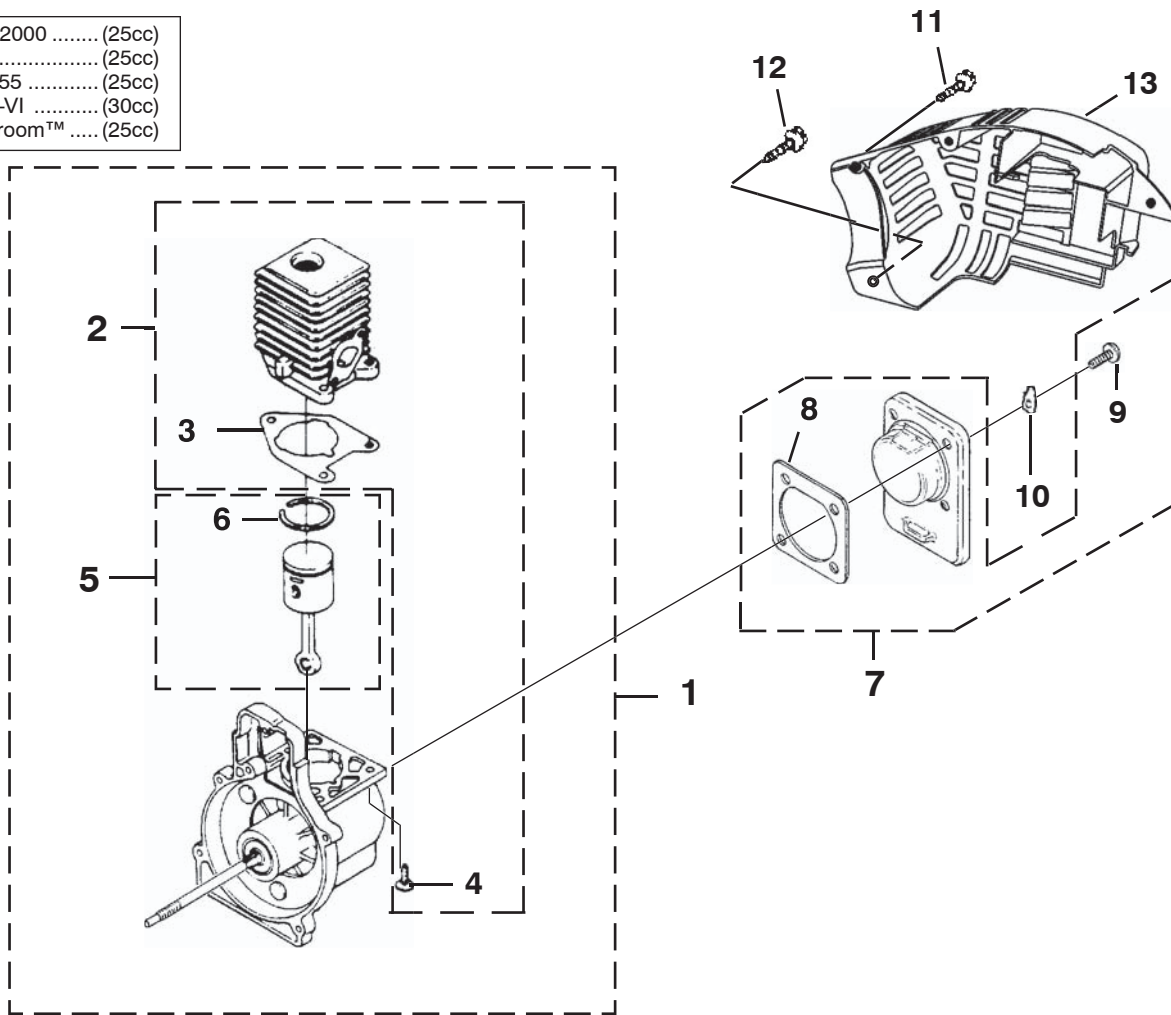

ENGINE INTERNAL

Bandit 2000 ..... (25cc)
D25B ..... (25cc)
HB25155 ..... (25cc)
HB390-VI ..... (30cc)
Yard Broom™ ..... (25cc)

NO.	PART NO.	DESCRIPTION	QTY.
1	•UP 03131	SHORT BLOCK (30cc)	1
2	•UP 07146	30 CC CYLINDER KIT	1
3	04388B	GASKET-Cylinder *	1
4	PS02807	SCREW, SEMS (12-24 x 3/4)	3
	00775A	GASKET-Heat Dam (Not Shown)	1
	00394B	GASKET-Muffler (Not Shown)	1
5	•UP 03366	30 CC PISTON & ROD	1
6	03179	RING-Piston	2
1	•UP 03133A	SHORT BLOCK (25cc)	1
2	•UP 04136A	25 CC CYLINDER KIT	1
3	04388B	GASKET-Cylinder	1
4	PS02807	SCREW, SEMS (12-24 x 3/4)	3
	00775A	GASKET-Heat Dam (Not Shown)	1
	00394B	GASKET-Muffler (Not Shown)	1
5	•984544-001	25 CC PISTON & ROD	1
6	PS01359	RING-Piston	1
7	•PS02130	CRANKCASE COVER-Stamped Steel	1
8	06443A	GASKET-Crankcase *	1
9	PS01565	SCREW, SEMS (10-24 x .56) *	4

NO.	PART NO.	DESCRIPTION	QTY.
10	02851	TAB-Male (Not for UT08110 & UT08110A)	1
11	82376	SCREW-Thread Form. (#8 X 1/2")	3
12	82563	SCREW-Thread Form. (#10 X 3/4")	6
13	UP06522A	SHROUD	1

TORQUE SPECIFICATIONS			
Item No.	In/Lbs	Nm	Required Loctite
4	55-65	6.2-7.3	262 Red
9	55-65	6.2-7.3	262 Red
11	8-12	9-1.4	
12	20-30	2.3-3.4	

* Also included with Short block & Cylinder Kits.