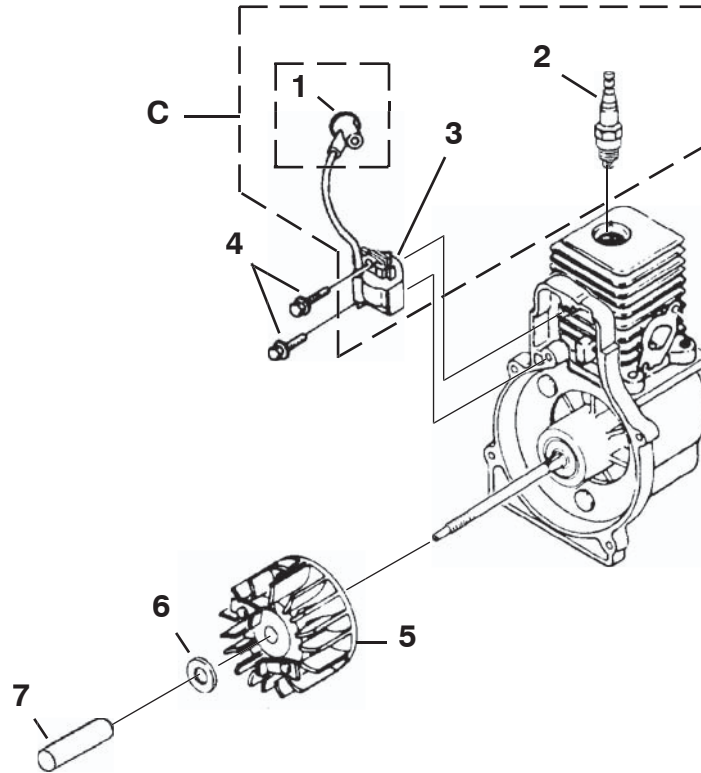

IGNITION with ROTOR

Bandit 2000	(25cc)
D25B	(25cc)
HB25155	(25cc)
HB390-VI	(30cc)
Yard Broom™	(25cc)

NO.	PART NO.	DESCRIPTION	QTY.
C	•UP03858	IGNITION KIT w/Module	1
1	UP03868	TERMINAL and COVER	1
2	PS02227	SPARK PLUG	1
3	01341B	IGNITION Module	1
4	82540	SCREW-Thread Form. (8-32 x 1")	2
5	984521-001	ROTOR & STARTER PAWLS	1
6	95479A	WASHER-Flat	1
7	PS03566	SPACER-Fan	1

TORQUE SPECIFICATIONS			
Item No.	In/Lbs	Nm	Required Loctite
2	120-180	13.6-20.3	
4	30-40	3.4-4.5	242 Blue