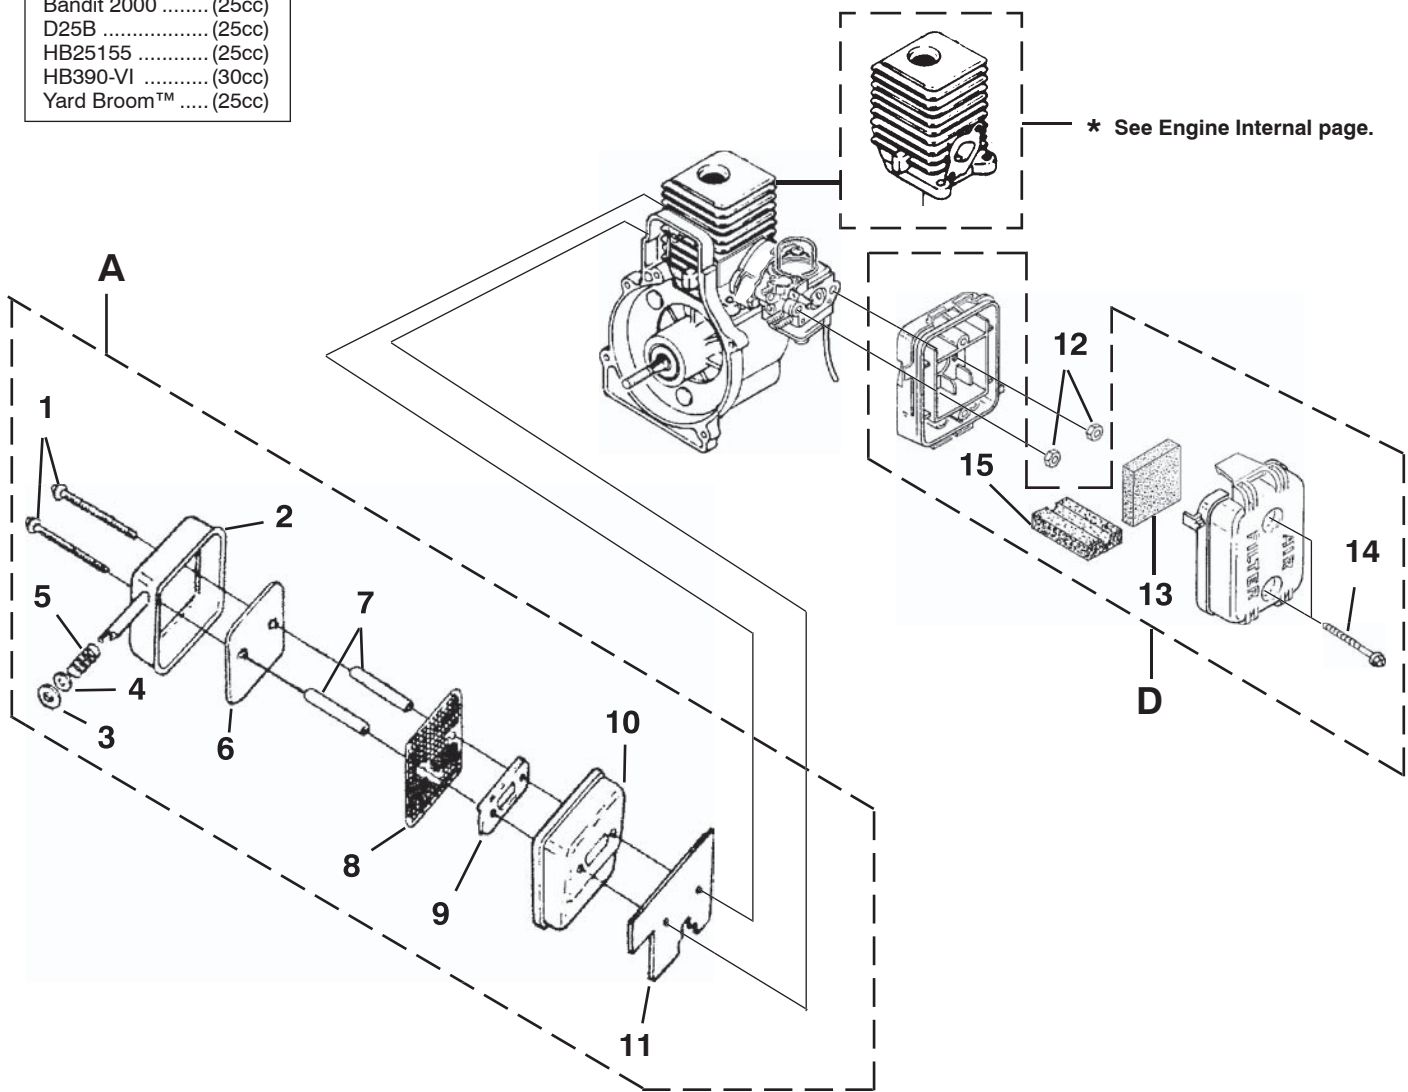

MUFFLER and AIR CLEANER

Bandit 2000	(25cc)
D25B	(25cc)
HB25155	(25cc)
HB390-VI	(30cc)
Yard Broom™	(25cc)

FOR UT08110 AND UT08110A:

NO.	PART NO.	DESCRIPTION	QTY.
A	PA01181	MUFFLER-Complete	1
1	88060	SCREW-Sems Hex Hd. (10-24 x 2 1/2")	2
2	A00366	MUFFLER COVER	1
3	00381	WASHER-Insulating	1
4	84117	WASHER-Flat	1
5	00387	SPRING-Compression	1
6	00777	DEFLECTOR-Muffler	1
7	04785	SPACER-Muffler	1
8	00388B	SCREEN-Spark Arrestor	1
9	98783	PLATE-Reinforcing	1
10	98781	BODY-Muffler	1
11	00394B	GASKET-Muffler *	1
12	81208	NUT-Hex (10-24)	2
D	UP00011	AIR FILTER KIT	1
13	98760	AIR FILTER	1
14	093221	SCREW-Thd. Form. (#8-16 x 3/4")	2
15	04857	FILTER, Foam Air	1

NO.	PART NO.	DESCRIPTION	QTY.
D	985059-001	AIR FILTER KIT	1
13	98760	AIR FILTER	1
14	093221	SCREW-Thd. Form. (#8-16 x 3/4")	2

TORQUE SPECIFICATIONS			
Item No.	In/Lbs	Nm	Required Loctite
1	40-50	4.5-5.6	
12	30-40	3.4-4.5	
14	30-40	3.4-4.5	

* Also included with Short block & Cylinder Kits.