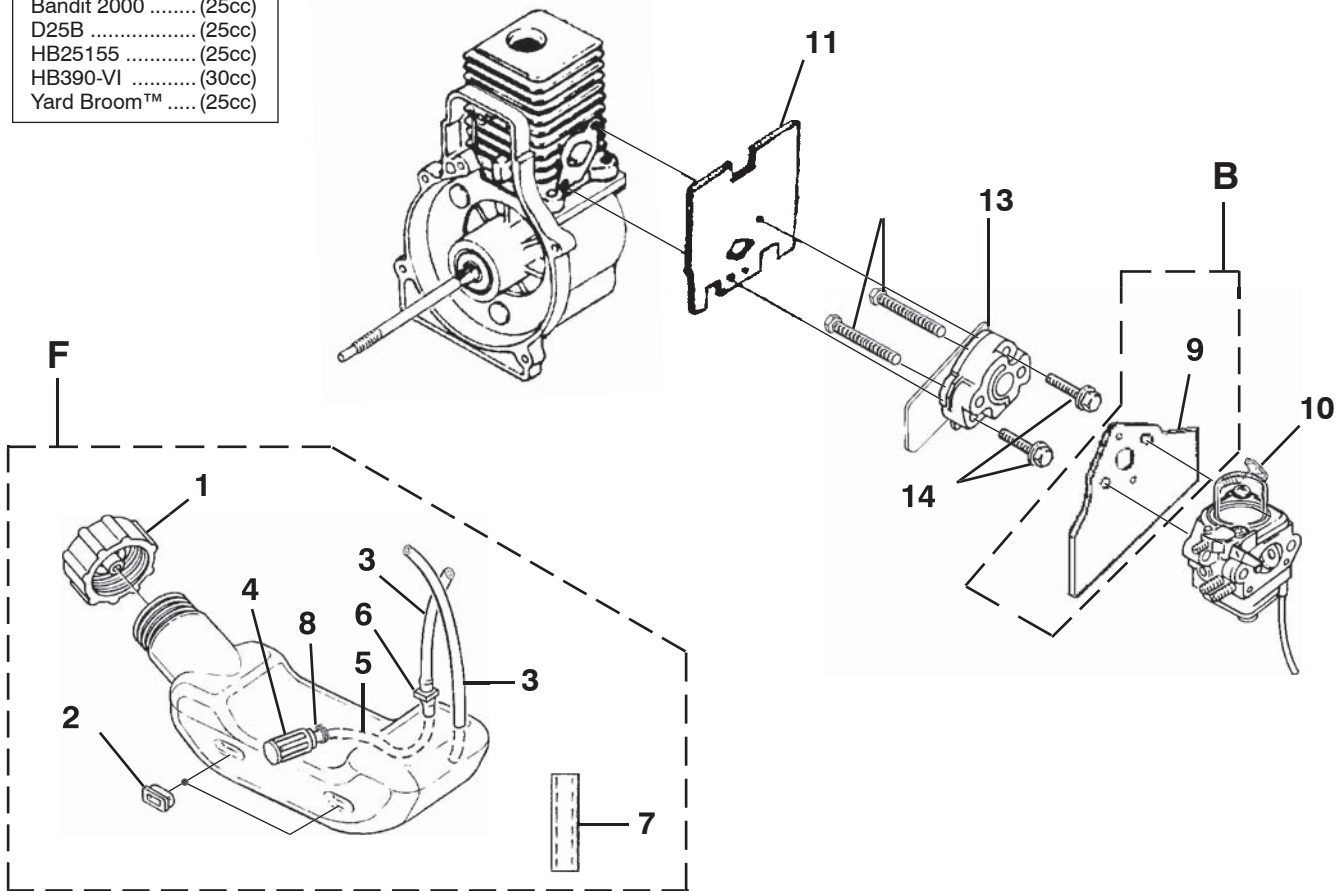

CARBURETOR and FUEL TANK

Bandit 2000	(25cc)
D25B	(25cc)
HB25155	(25cc)
HB390-VI	(30cc)
Yard Broom™	(25cc)

NO.	PART NO.	DESCRIPTION	QTY.
F	•UP00136A	FUEL TANK KIT	1
1	A09116	FUEL CAP (1 5/8" Opening)	1
2	98792	BUMPER-Rubber	3
3	0143922	TUBING-Rubber (5.5")	2
4	PS03380	FUEL FILTER	1
5	9477225	TUBING-Rubber (6 1/4")	1
6	07332	Fitting, Inlet (small for 2.5mm ID fuel line)	1
	02067	Fitting, Inlet (large for 3mm ID fuel line)	1
7	4283309	INSULATION-Tubing	1
8	98268	CLAMP	1
	06443A	GASKET-Crankcase (Not shown)	1
	PS01565	SCREW, Sems (10-24 x .56) (Not Shown)	4
B	•UP00010A	CARBURETOR KIT (UT08110 & UT08110A)	1
9	987661	GASKET-Carburetor *	1
10	UP03943	LEVER-Choke (Walbro WT419,WT469)	1
B	•UP00653A	CARBURETOR KIT (Bandit 2000, Yardbroom & D25B)	1
9	987661	GASKET-Carburetor *	1
10	UP03941	LEVER-Choke (Walbro WT471)	1
11	00775A	GASKET-Heat Dam *	1
12	04474	CARB. BOLT	2
13	98768A	HEAT DAM	1
14	093221	SCREW, SEMS (10-24 x 1.110) *	2

TORQUE SPECIFICATIONS			
Item No.	In/Lbs	Nm	Required Loctite
12	30-40	3.4-4.5	
14	40-50	4.5-5.6	262 Red

* Also included with Short block & Cylinder Kits.