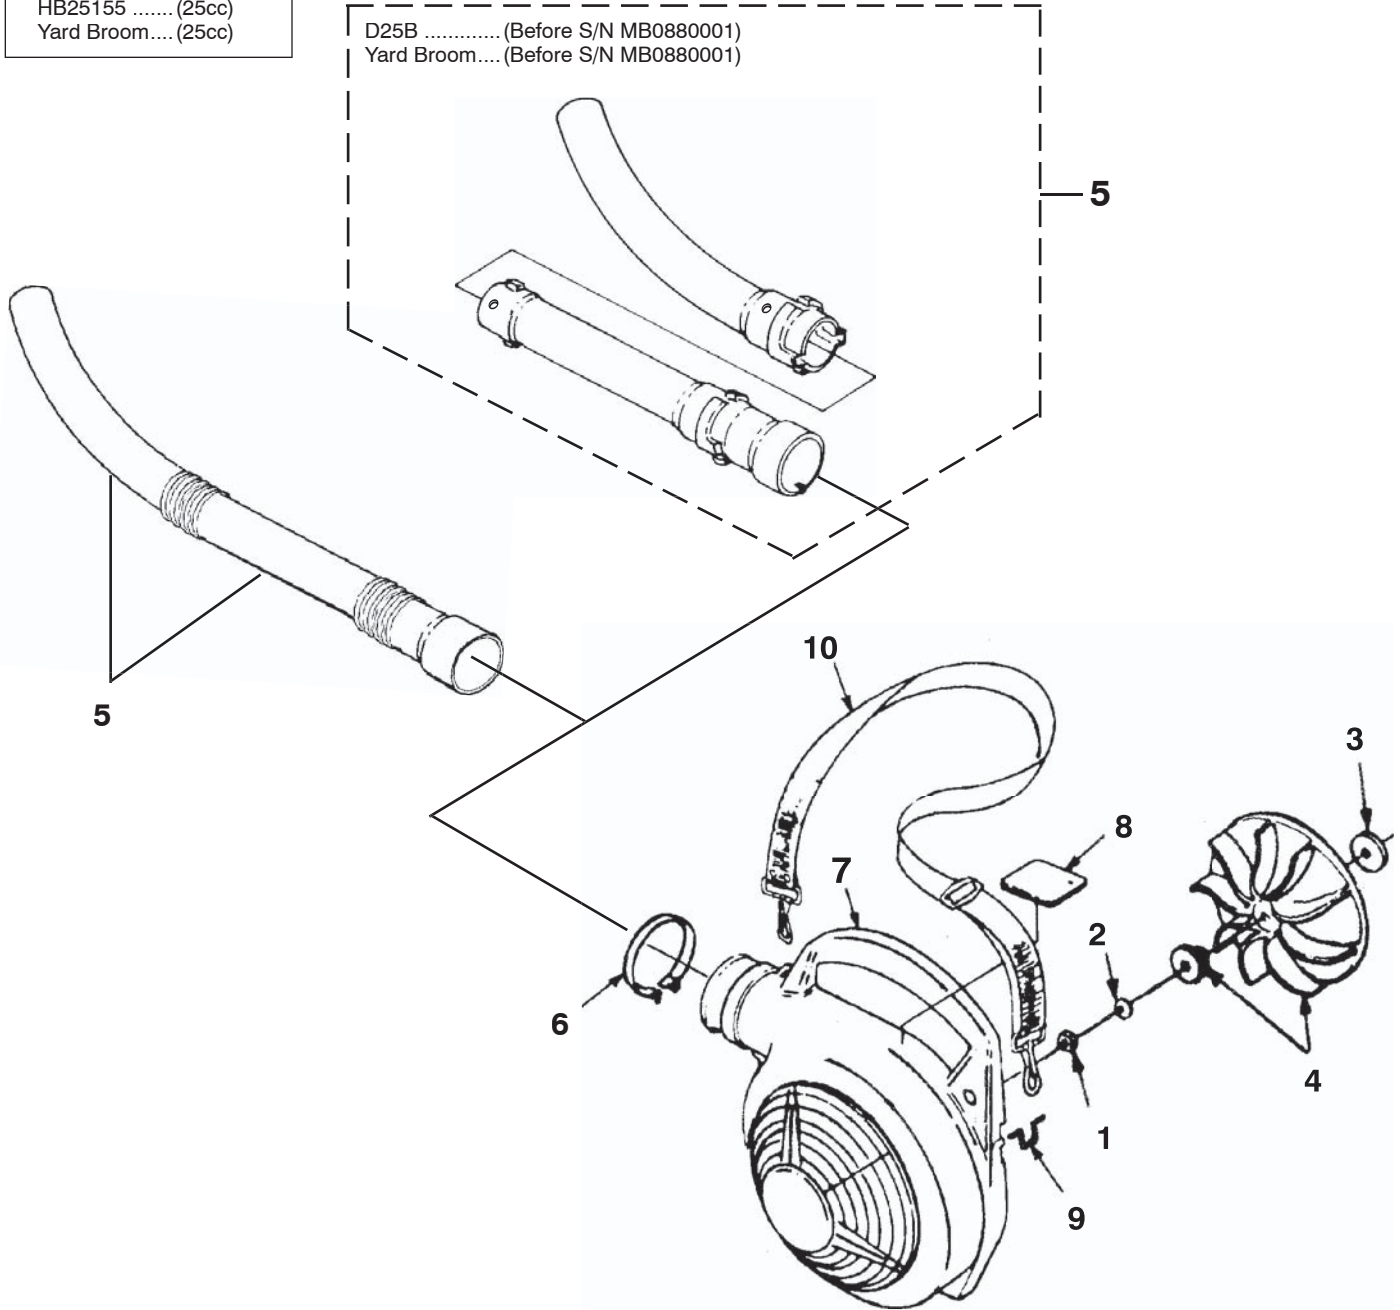

VOLUTE, FAN & TUBES

D25B ..... (25cc)
HB25155 ..... (25cc)
Yard Broom..... (25cc)

D25B ..... (Before S/N MB0880001)
Yard Broom..... (Before S/N MB0880001)

NO.	PART NO.	DESCRIPTION	QTY.
1	81124A	NUT-Hex (3/8-24)	1
2	03163	WASHER-Bellville (3/8")	1
3	03165	WASHER-Flat	2
4	UP06826A	BLOWER FAN KIT	1
5	984917-001	TUBE KIT	1
6	00433B	CLAMP w/Fasteners	1
7	UP00757A	VOLUTE HOUSING (Outer)	1
8	08483	DECAL-Warning	1
9	00398	LOOP-Wire	1
10	96337C	SHOULDER STRAP (NOT FOR UT8110 & UT8110A)	1

TORQUE SPECIFICATIONS			
Item No.	In/Lbs	Nm	Required Loctite
1	130-150	14.7-16.9