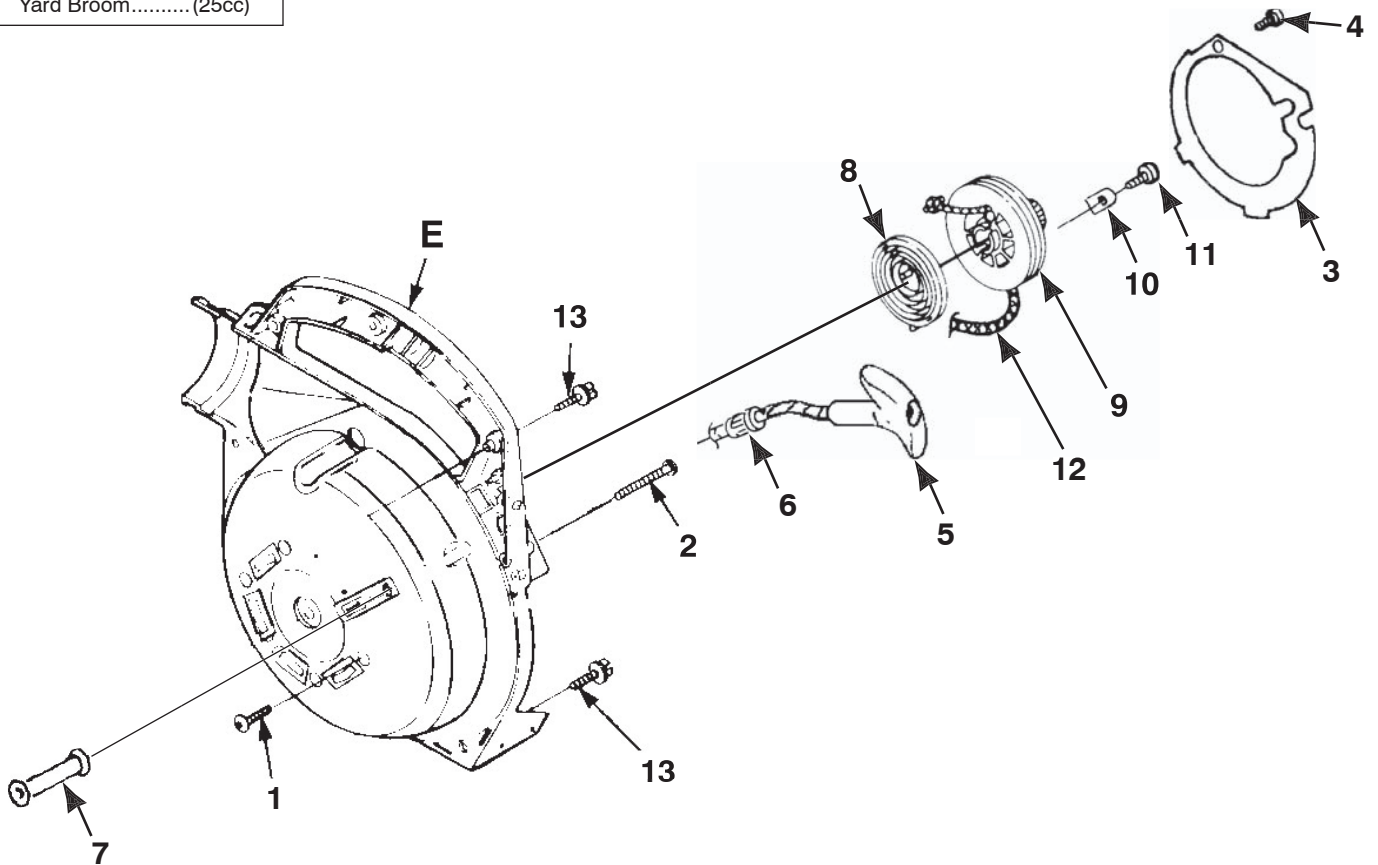

STARTER

Bandit 2000	(25cc)
D25B	(25cc)
HB25155	(25cc)
Yard Broom.....	(25cc)

NO.	PART NO.	DESCRIPTION	QTY.
1	82538	SCREW-Thread Form. (10-24 X 3/4")	4
2	JA416903	SCREW-Thread Form. (#10 X 1 5/8")	1
E	UP04551A	VOLUTE HOUSING & STARTER	1
3	00374	PLATE-Rotor	1
4	82528	SCREW-Thread Form. (#6 X 1 3/8")	1
5	PS00179	GRIP-Starter (Black)	1
6	969811A	BUSHING-Starter	1
7	00364B	GUIDE-Starter Rope	1
8	A98773A	SPRING & CONTAINER	1
9	98770A	PULLEY-Starter	1
10	98791	BRACKET-Retaining	2
11	82541	SCREW-Thread Form. (#10 X 1/2")	2
12	9789901	ROPE-Starter	1
13	82563	SCREW-Thread Form. (10-24 X 3/4")	6

TORQUE SPECIFICATIONS			
Item No.	In/Lbs	Nm	Required Loctite
1	55-60	6.2-6.8	
2	20-30	2.3-3.4	
4	8-12	0.9-1.4	
11	30-40	3.4-4.5	
13	20-30	2.3-3.4