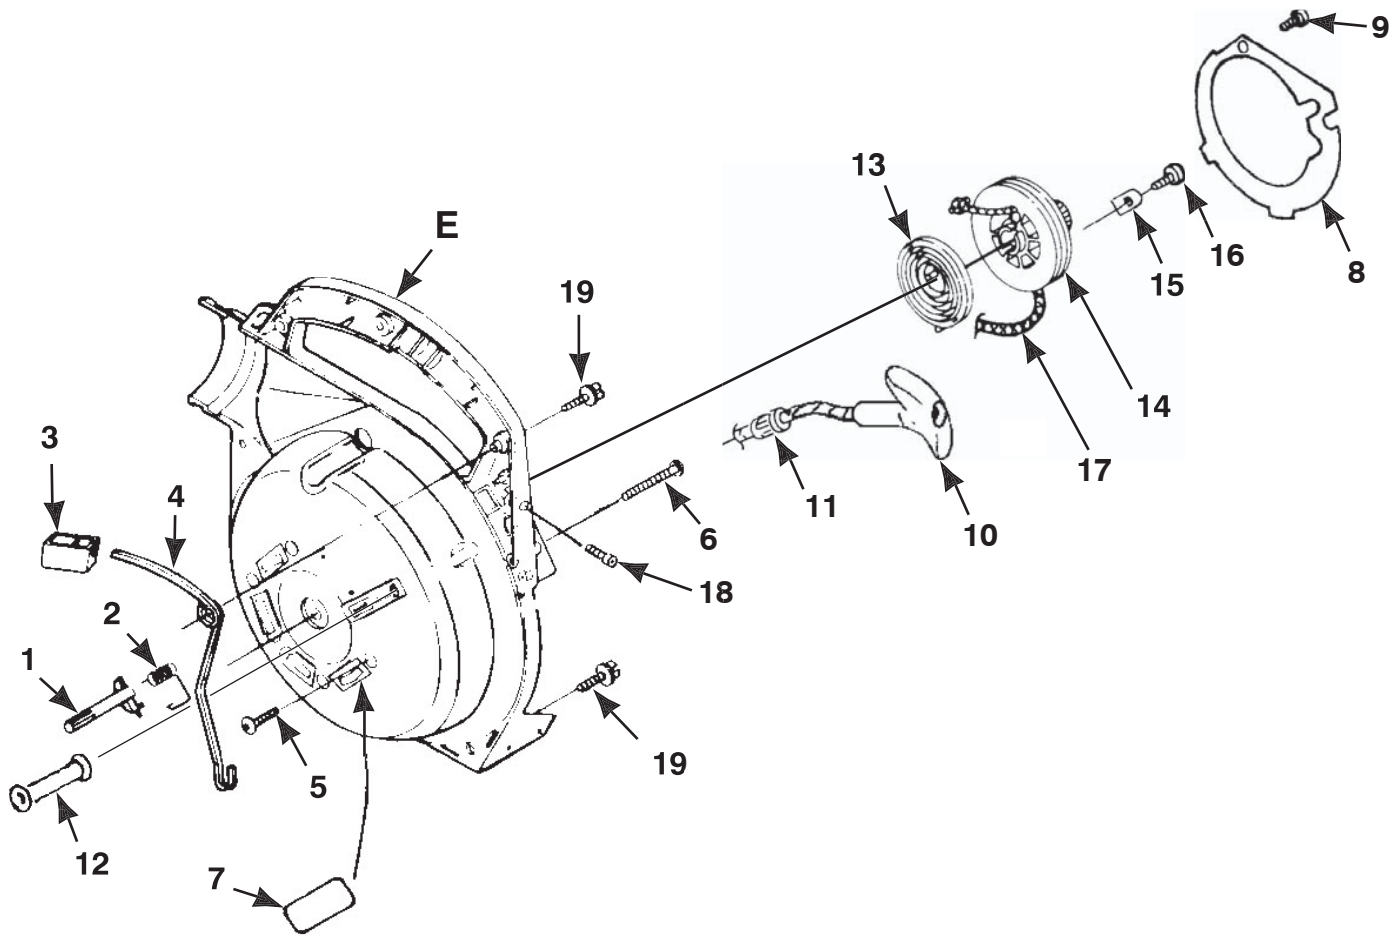

NO.	PART NO.	DESCRIPTION	QTY.
10	02851	TAB-Male (Not for UT08110 & UT08110A)	1
11	82376	SCREW-Thread Form. (#8 X 1/2")	3
12	82563	SCREW-Thread Form. (#10 X 3/4")	6
13	UP06522A	SHROUD	1

TORQUE SPECIFICATIONS			
Item No.	In/Lbs	Nm	Required Loctite
4	55-65	6.2-7.3	262 Red
9	55-65	6.2-7.3	262 Red
11	8-12	9-1.4	
12	20-30	2.3-3.4	

NO.	PART NO.	DESCRIPTION	QTY.
1	00368A	LATCH-Throttle	1
2	00370	SPRING-Throttle Latch	1
3	00367	TRIGGER-Throttle	1
4	00369A	LEVER-Throttle	1
5	82538	SCREW-Thread Form. (10-24 X 3/4")	4
6	JA416903	SCREW-Thread Form. (#10 X 1 5/8")	1
E	•UP 06792A	VOLUTE HOUSING & STARTER	1
7	UP 03822A	KIT-Sealing	1
8	00374	PLATE-Rotor	1
9	82528	SCREW-Thread Form. (#6 X 1 3/8")	1
10	PS00179	GRIP-Starter	1
11	969811A	BUSHING-Starter	1
12	00364B	GUIDE-Starter Rope	1
13	A98773A	SPRING & CONTAINER	1
14	98770A	PULLEY-Starter	1
15	98791	BRACKET-Retaining	2
16	82541	SCREW-Thread Form. (#10 X 1/2")	2
17	9789901	ROPE-Starter	1
18	PS82146	SCREW-Phil. Hd. (8-32 X 5/8")	1
19			