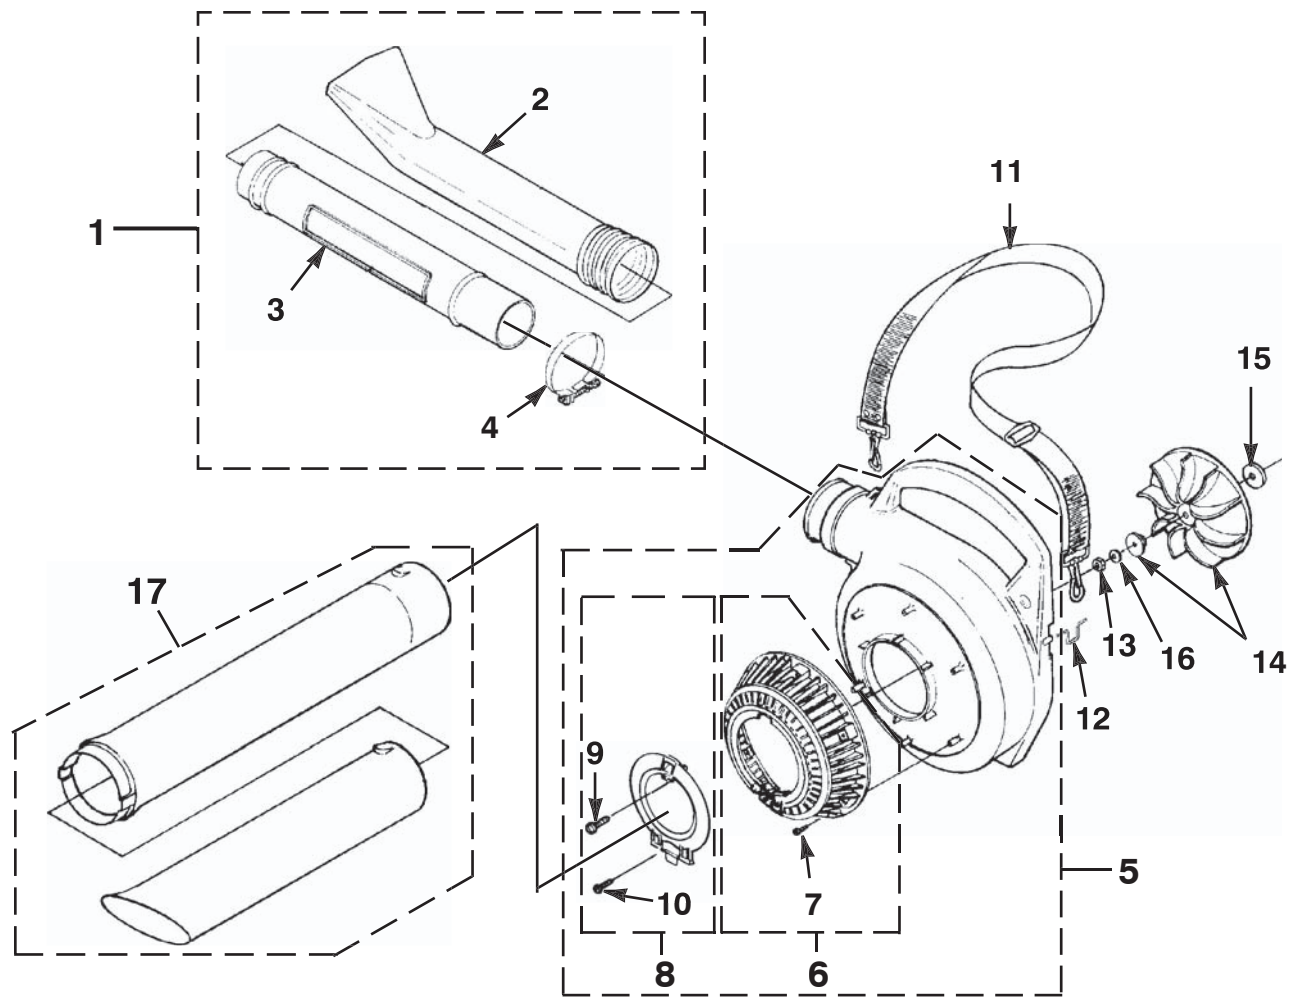

VOLUTE, FAN & TUBES

HB390-VI .....(30cc)

NO.	PART NO.	DESCRIPTION	QTY.
1	•UP06741A	BLOWER TUBE KIT	1
2	00373A	NOZZLE-Sweeper	1
3	00372B	TUBE	1
4	00433B	CLAMP w/Fasteners	1
5	•984918-001	VOLUTE HOUSING KIT	1
6	•UP06720A	BLOWER VAC GRILLE KIT	1
7	82528	SCREW-Thread Form. (#6 X 3/8")	6
8	•984910-001	ACCESS DOOR KIT	1
9	82312	SCREW-Thread Rolling (#10 X 5/8")	1
10	82376	SCREW-Thread Form. (#8 X 1/2")	1
11	96337C	SHOULDER STRAP	1
12	00398	WIRE LOOP	1
13	81124A	NUT-Hex (3/8-24)	1
14	UP06826A	BLOWER FAN KIT	1
15	03165	WASHER-Flat	2
16	03163	WASHER-Bellville (3/8")	1
17	UP06705A	VACUUM TUBE KIT (Vacuum units only)	1

TORQUE SPECIFICATIONS			
Item No.	In/Lbs	Nm	Required Loctite
7	8-12	9-1.4	
9	10-20	1.1-2.3	
10	8-12	9-1.4	
13	130-150	14.7-16.9