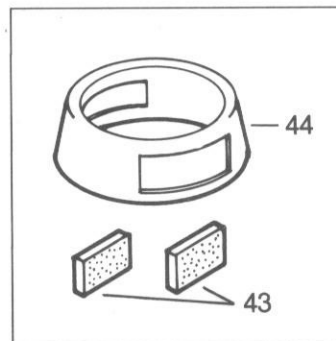

The Green Machine®

HMC, P.O. Box 560, Long Beach, CA 90801-0560
20710 So. Alameda Street, Long Beach, CA 90810

EXPLODED PARTS VIEW MODELS 1300 & 1500

ITEM	PART NUMBER	DESCRIPTION
1	150211	3" HEAD ASSY
2	120603	FAN KIT
3	051005	ARBOR NUT
4	120312	HEAD BODY
5	166903	SPRING PLATE
6	167901	SPRING
7	166903	SPRING PLATE
8	125208	SPOOL
9	165208	CAP
10		ACCESSORIES
11	31065	50 FT. LOOP .065 LINE
12	31001	1 LB. .065 LINE
13	31002	3 LB. .065 LINE
14	32011	15 FT. .065 LINE ON SPOOL
15	123403	PIGTAIL
16	201030	SWITCH
17	120601	TRIGGER HSG. SET
18	973510	HARNESS (1500)
19	201106	HARNESS (1300)
20	030017	HANDLE BOLT
21	201110	ASSIST HANDLE SUPPORT
22	201033	TUBE
23	157601	NUT (1300)
24	157601,050027	NUTS (1500)
25	201051	CUT OFF BLADE
26	120606	MOTOR HSG. SET
27	201044	BLADE SCREW
28	201037	SKIRT SNAP RING
29	155220	SKIRT MODEL 1500
30	125211	SKIRT MODEL 1300
31	953601	WIRE CONNECTORS
32	060019	SNAP RING MOTOR HSG.
33	201044	HOUSING SCREW
34	201077	MOTOR (1300)
35	663802	MOTOR (1500)
36	201040	WING NUT
37	040016	WASHER
38	201012	ASSIST HNDL.
39	201044	HANDLE SCREW
40		MOTOR ADAPTERS
41	201079	UPPER MTR ADAPTER
42	201078	LOWER MTR ADAPTER
43	201130	FILTER ELEMENT
44	125213	AIR FILTER CAP

10 — ACCESSORIES	
11	50 FT. LOOP .065 LINE
12	1 LB. .065 LINE
13	3 LBS. .065 LINE
14	15 FT. .065 LINE ON SPOOL

40 — MTR ADAPTERS (1300 only)	
41	UPPER MTR ADAPTER
42	LOWER MTR ADAPTER

20710 S. ALAMEDA ST., LONG BEACH, CA 90810 • (213) 603-9888 • TELEX 696396
P.O. BOX 560, LONG BEACH, CALIFORNIA 90801-0560 • FAX (213) 635-3526