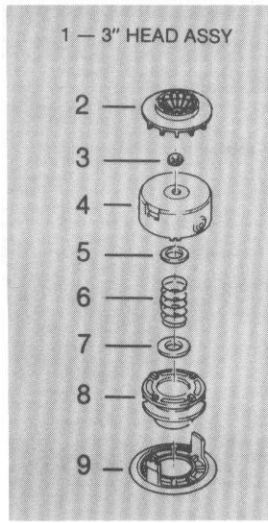

The Green Machine®

HMC, P.O. Box 560, Long Beach, CA 90801-0560
20710 So. Alameda Street, Long Beach, CA 90810

EXPLODED PARTS VIEW MODELS 1300 & 1500

ITEM	PART NUMBER	DESCRIPTION
1	150211	3" HEAD ASSY
2	120603	FAN KIT
3	051005	ARBOR NUT
4	120312	HEAD BODY
5	166903	SPRING PLATE
6	167901	SPRING
7	166903	SPRING PLATE
8	125208	SPOOL
9	165208	CAP
10		ACCESSORIES
11	31065	50 FT. LOOP .065 LINE
12	31001	1 LB. .065 LINE
13	31002	3 LB. .065 LINE
14	32011	15 FT. .065 LINE ON SPOOL
15	123403	PIGTAIL
16	201030	SWITCH
17	120601	TRIGGER HSG. SET
18	973510	HARNESS (1500)
19	201106	HARNESS (1300)
20	030017	HANDLE BOLT
21	201110	ASSIST HANDLE SUPPORT
22	201033	TUBE
23	157601	NUT (1300)
24	157601,050027	NUTS (1500)
25	201051	CUT OFF BLADE
26	120606	MOTOR HSG. SET
27	201044	BLADE SCREW
28	201037	SKIRT SNAP RING
29	155220	SKIRT MODEL 1500
30	125211	SKIRT MODEL 1300
31	953601	WIRE CONNECTORS
32	060019	SNAP RING MOTOR HSG.
33	201044	HOUSING SCREW
34	201077	MOTOR (1300)
35	663802	MOTOR (1500)
36	201040	WING NUT
37	040016	WASHER
38	201012	ASSIST HNDL.
39	201044	HANDLE SCREW
40		MOTOR ADAPTERS
41	201079	UPPER MTR ADAPTER
42	201078	LOWER MTR ADAPTER
43	201130	FILTER ELEMENT
44	125213	AIR FILTER CAP

10 — ACCESSORIES	
11	50 FT. LOOP .065 LINE
12	1 LB. .065 LINE
13	3 LBS. .065 LINE
14	15 FT. .065 LINE ON SPOOL

40 — MTR ADAPTERS (1300 only)	
41	UPPER MTR ADAPTER
42	LOWER MTR ADAPTER

20710 S. ALAMEDA ST., LONG BEACH, CA 90810 • (213) 603-9888 • TELEX 696396
P.O. BOX 560, LONG BEACH, CALIFORNIA 90801-0560 • FAX (213) 635-3526