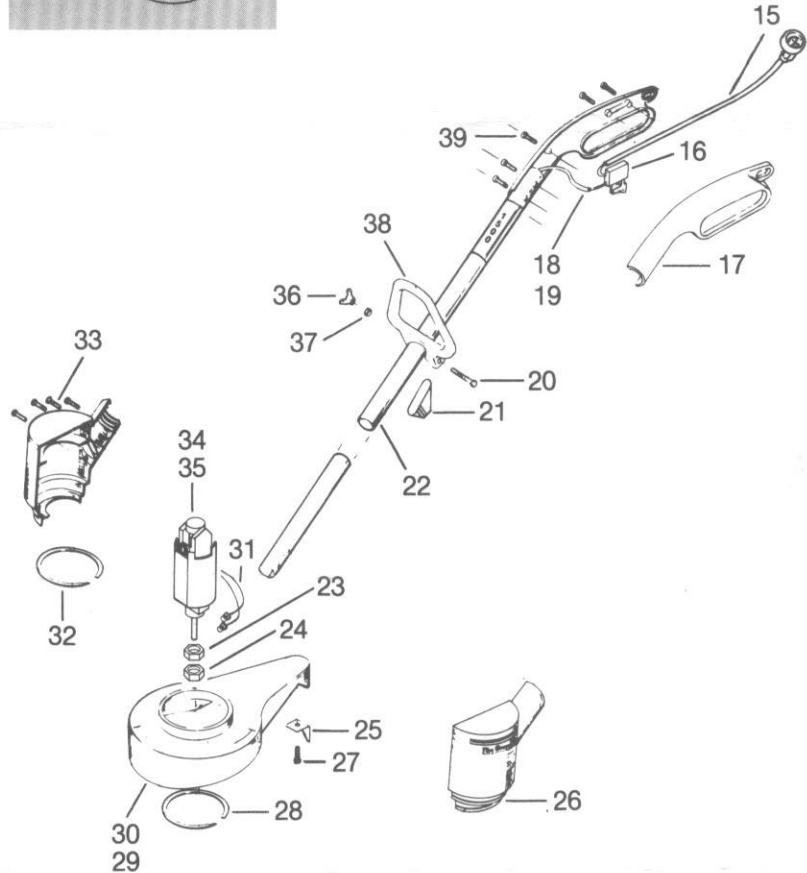

The Green Machine®

HMC, P.O. Box 560, Long Beach, CA 90801-0560
20710 So. Alameda Street, Long Beach, CA 90810

EXPLODED PARTS VIEW MODELS 1300 & 1500

ITEM	PART NUMBER	DESCRIPTION
1	150211	3" HEAD ASSY
2	120603	FAN KIT
3	051005	ARBOR NUT
4	120312	HEAD BODY
5	166903	SPRING PLATE
6	167901	SPRING
7	166903	SPRING PLATE
8	125208	SPOOL
9	165208	CAP
10		ACCESSORIES
11	31065	50 FT. LOOP .065 LINE
12	31001	1 LB. .065 LINE
13	31002	3 LB. .065 LINE
14	32011	15 FT. .065 LINE ON SPOOL
15	123403	PIGTAIL
16	201030	SWITCH
17	120601	TRIGGER HSG. SET
18	973510	HARNESS (1500)
19	201106	HARNESS (1300)
20	030017	HANDLE BOLT
21	201110	ASSIST HANDLE SUPPORT
22	201033	TUBE
23	157601	NUT (1300)
24	157601,050027	NUTS (1500)
25	201051	CUT OFF BLADE
26	120606	MOTOR HSG. SET
27	201044	BLADE SCREW
28	201037	SKIRT SNAP RING
29	155220	SKIRT MODEL 1500
30	125211	SKIRT MODEL 1300
31	953601	WIRE CONNECTORS
32	060019	SNAP RING MOTOR HSG.
33	201044	HOUSING SCREW
34	201077	MOTOR (1300)
35	663802	MOTOR (1500)
36	201040	WING NUT
37	040016	WASHER
38	201012	ASSIST HNDL.
39	201044	HANDLE SCREW
40		MOTOR ADAPTERS
41	201079	UPPER MTR ADAPTER
42	201078	LOWER MTR ADAPTER
43	201130	FILTER ELEMENT
44	125213	AIR FILTER CAP

10 — ACCESSORIES	
11	50 FT. LOOP .065 LINE
12	1 LB. .065 LINE
13	3 LBS. .065 LINE
14	15 FT. .065 LINE ON SPOOL

40 — MTR ADAPTERS (1300 only)	
41	UPPER MTR ADAPTER
42	LOWER MTR ADAPTER

20710 S. ALAMEDA ST., LONG BEACH, CA 90810 • (213) 603-9888 • TELEX 696396
P.O. BOX 560, LONG BEACH, CALIFORNIA 90801-0560 • FAX (213) 635-3526

GM 917