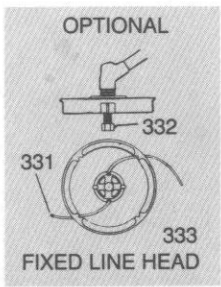

The Green Machine®

HMC, P.O. Box 560, Long Beach, CA 90801-0560
20710 So. Alameda Street, Long Beach, CA 90810

MODEL 4000LP/4500LP

ITEM	PART NUMBER	DESCRIPTION
279	407215	CAP
280	407201	CAP BODY
281	309873	SCREW
282	309871	SCREW
283	309874	SPRING
284	407205	SPRING
285	407222	CAP
286	407206	SCREW
287	407216	VALVE ASSY.
288	407207	SPRING
289	407223	PIPE
290	407210	NEEDLE JET
291	407209	NEEDLE JET HOLDER
292	190061	VALVE
293	309879	PIN
294	010025	SCREW
295	407217	LEVER

ITEM	PART NUMBER	DESCRIPTION
296	407219	COLLAR
297	010013	SCREW
298	407218	SPRING
299	010015	SCREW
300	407208	COVER
301	407202	DIAPHRAGM
302	407203	PACKING
303	407221	HINGE
304	010027	SCREW
305	407214	PUMP COVER ASSY.
306	407220	SPRING
307	407212	DIAPHRAGM
308	407211	PACKING
309	407204	THROTTLE VALVE
310	407213	JET NEEDLE
311	309627	JET CLIP
312	460070	RECEIVER
313	460062	SPRING
314	400328	CARBURETOR ASSY.
315	407101	CABLE COMPLETE
316	407215	CAP
317	012450	SCREW
318	407406	GASKET
319	010030	SCREW
320	405401	INSULATOR
321	407407	GASKET
322	405203	CLEANER BODY
323	409503	LABEL
324	405901	ELEMENT
325	405204	CLEANER COVER
326	012456	SCREW
327	400329	CLEANER ASSY.
328	92121	BRUSH BLADE
329	92111	SAW BLADE
330	92131	CROSS BLADE
331	31105	GREEN LINE .105
332	325206	ARBOR BOLT LH
333	25400	FIXED LINE HEAD
334	190104	DRIVER
335	407601	SOCKET
336	309925	BAG
337	309929	WRENCH
338	407602	WRENCH
339	407603	BAR
340	407604	SPANNER
341	400355	TOOL SET
342	405101	BAND
343	400175	HARNES

20710 ALAMEDA ST., LONG BEACH, CALIFORNIA 90810 • (213) 603-9888 • TELEX 696396

www.mymowerparts.com