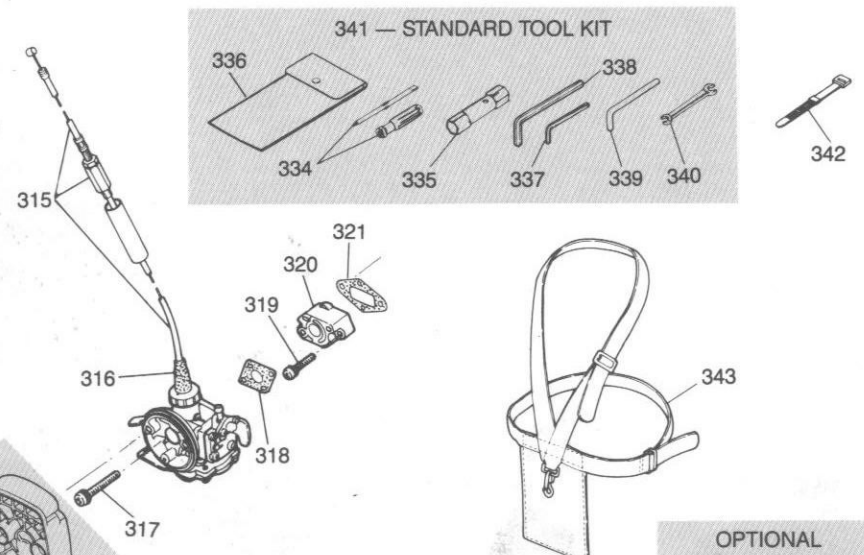

The Green Machine®

HMC, P.O. Box 560, Long Beach, CA 90801-0560
20710 So. Alameda Street, Long Beach, CA 90810

MODEL 4000LP/4500LP

ITEM	PART NUMBER	DESCRIPTION
279	407215	CAP
280	407201	CAP BODY
281	309873	SCREW
282	309871	SCREW
283	309874	SPRING
284	407205	SPRING
285	407222	CAP
286	407206	SCREW
287	407216	VALVE ASSY.
288	407207	SPRING
289	407223	PIPE
290	407210	NEEDLE JET
291	407209	NEEDLE JET HOLDER
292	190061	VALVE
293	309879	PIN
294	010025	SCREW
295	407217	LEVER

ITEM	PART NUMBER	DESCRIPTION
296	407219	COLLAR
297	010013	SCREW
298	407218	SPRING
299	010015	SCREW
300	407208	COVER
301	407202	DIAPHRAGM
302	407203	PACKING
303	407221	HINGE
304	010027	SCREW
305	407214	PUMP COVER ASSY.
306	407220	SPRING
307	407212	DIAPHRAGM
308	407211	PACKING
309	407204	THROTTLE VALVE
310	407213	JET NEEDLE
311	309627	JET CLIP
312	460070	RECEIVER
313	460062	SPRING
314	400328	CARBURETOR ASSY.
315	407101	CABLE COMPLETE
316	407215	CAP
317	012450	SCREW
318	407406	GASKET
319	010030	SCREW
320	405401	INSULATOR
321	407407	GASKET
322	405203	CLEANER BODY
323	409503	LABEL
324	405901	ELEMENT
325	405204	CLEANER COVER
326	012456	SCREW
327	400329	CLEANER ASSY.
328	92121	BRUSH BLADE
329	92111	SAW BLADE
330	92131	CROSS BLADE
331	31105	GREEN LINE .105
332	325206	ARBOR BOLT LH
333	25400	FIXED LINE HEAD
334	190104	DRIVER
335	407601	SOCKET
336	309925	BAG
337	309929	WRENCH
338	407602	WRENCH
339	407603	BAR
340	407604	SPANNER
341	400355	TOOL SET
342	405101	BAND
343	400175	HARNES

20710 ALAMEDA ST., LONG BEACH, CALIFORNIA 90810 • (213) 603-9888 • TELEX 696396

www.mymowerparts.com