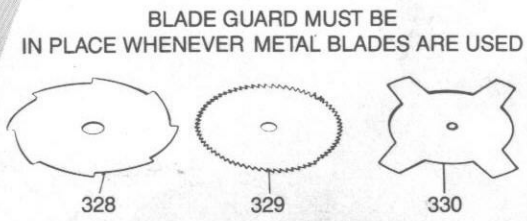

The Green Machine®

HMC, P.O. Box 560, Long Beach, CA 90801-0560
20710 So. Alameda Street, Long Beach, CA 90810

MODEL 4000LP/4500LP

ITEM	PART NUMBER	DESCRIPTION
279	407215	CAP
280	407201	CAP BODY
281	309873	SCREW
282	309871	SCREW
283	309874	SPRING
284	407205	SPRING
285	407222	CAP
286	407206	SCREW
287	407216	VALVE ASSY.
288	407207	SPRING
289	407223	PIPE
290	407210	NEEDLE JET
291	407209	NEEDLE JET HOLDER
292	190061	VALVE
293	309879	PIN
294	010025	SCREW
295	407217	LEVER

ITEM	PART NUMBER	DESCRIPTION
296	407219	COLLAR
297	010013	SCREW
298	407218	SPRING
299	010015	SCREW
300	407208	COVER
301	407202	DIAPHRAGM
302	407203	PACKING
303	407221	HINGE
304	010027	SCREW
305	407214	PUMP COVER ASSY.
306	407220	SPRING
307	407212	DIAPHRAGM
308	407211	PACKING
309	407204	THROTTLE VALVE
310	407213	JET NEEDLE
311	309627	JET CLIP
312	460070	RECEIVER
313	460062	SPRING
314	400328	CARBURETOR ASSY.
315	407101	CABLE COMPLETE
316	407215	CAP
317	012450	SCREW
318	407406	GASKET
319	010030	SCREW
320	405401	INSULATOR
321	407407	GASKET
322	405203	CLEANER BODY
323	409503	LABEL
324	405901	ELEMENT
325	405204	CLEANER COVER
326	012456	SCREW
327	400329	CLEANER ASSY.
328	92121	BRUSH BLADE
329	92111	SAW BLADE
330	92131	CROSS BLADE
331	31105	GREEN LINE .105
332	325206	ARBOR BOLT LH
333	25400	FIXED LINE HEAD
334	190104	DRIVER
335	407601	SOCKET
336	309925	BAG
337	309929	WRENCH
338	407602	WRENCH
339	407603	BAR
340	407604	SPANNER
341	400355	TOOL SET
342	405101	BAND
343	400175	HARNES

20710 ALAMEDA ST., LONG BEACH, CALIFORNIA 90810 • (213) 603-9888 • TELEX 696396

www.mymowerparts.com