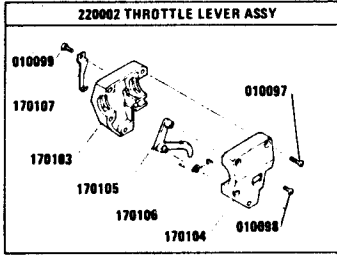

HMC

20710 ALAMEDA ST., LONG BEACH, CALIFORNIA 90810 • (213) 603-9888 • TELEX 696396

12/81 GM 4

The Green Machine
EXPLODED PARTS VIEW
MODEL 2200
(OVER FOR 4" TFC CUTTING HEAD)

KITS AND ASSEMBLIES	
210015	SHORT BLOCK ASSY
210016	CYLINDER KIT (INCL PISTON + RING)
210017	GASKET SET
170022	CRANK CASE COMP
210019	CASE COVER KIT
220010	CLUTCH HSG KIT
210027	PISTON KIT (INCL. RING + GSKTS.)
170047	CRANKSHAFT KIT
170051	ROLLER SET
220014	CLUTCH ASSY.
210036	CARB. REPAIR KIT
170072	CLEANER COVER COMP.
170084	FUEL TANK ASSY.

REPLACEMENT LINE	
31000	50 FT. LOOP .080 DIA. LINE
32000	35 FT. .080 DIA. LINE ON SPOOL
31004	3 LB. SPOOL .080 DIA. LINE APPROX. 1,140 FT.
31006	1 LB. BOX .080 DIA. LINE APPROX. 600 FT.

MODEL 2200