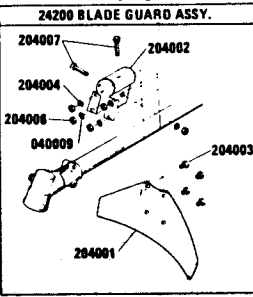

HMC

20710 ALAMEDA ST., LONG BEACH, CALIFORNIA 90810 • (213) 603-9888 • TELEX 696396

12/81 GM 4

The Green Machine
EXPLODED PARTS VIEW
MODEL 2200
(OVER FOR 4" TFC CUTTING HEAD)

KITS AND ASSEMBLIES	
210015	SHORT BLOCK ASSY
210016	CYLINDER KIT (INCL PISTON + RING)
210017	GASKET SET
170022	CRANK CASE COMP
210019	CASE COVER KIT
220010	CLUTCH HSG KIT
210027	PISTON KIT (INCL. RING + GSKTS.)
170047	CRANKSHAFT KIT
170051	ROLLER SET
220014	CLUTCH ASSY.
210036	CARB. REPAIR KIT
170072	CLEANER COVER COMP.
170084	FUEL TANK ASSY.

REPLACEMENT LINE	
31000	50 FT. LOOP .080 DIA. LINE
32000	35 FT. .080 DIA. LINE ON SPOOL
31004	3 LB. SPOOL .080 DIA. LINE APPROX. 1,140 FT.
31006	1 LB. BOX .080 DIA. LINE APPROX. 600 FT.

MODEL 2200