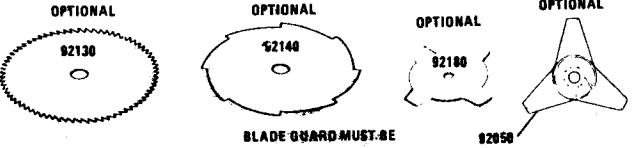

HMC

20710 ALAMEDA ST., LONG BEACH, CALIFORNIA 90810 • (213) 603-9888 • TELEX 696396

12/81 GM 4

The Green Machine
EXPLODED PARTS VIEW
MODEL 2200
(OVER FOR 4" TFC CUTTING HEAD)

KITS AND ASSEMBLIES	
210015	SHORT BLOCK ASSY
210016	CYLINDER KIT (INCL PISTON + RING)
210017	GASKET SET
170022	CRANK CASE COMP
210019	CASE COVER KIT
220010	CLUTCH HSG KIT
210027	PISTON KIT (INCL. RING + GSKTS.)
170047	CRANKSHAFT KIT
170051	ROLLER SET
220014	CLUTCH ASSY.
210036	CARB. REPAIR KIT
170072	CLEANER COVER COMP.
170084	FUEL TANK ASSY.

REPLACEMENT LINE	
31000	50 FT. LOOP .080 DIA. LINE
32000	35 FT. .080 DIA. LINE ON SPOOL
31004	3 LB. SPOOL .080 DIA. LINE APPROX. 1,140 FT.
31006	1 LB. BOX .080 DIA. LINE APPROX. 600 FT.

MODEL 2200