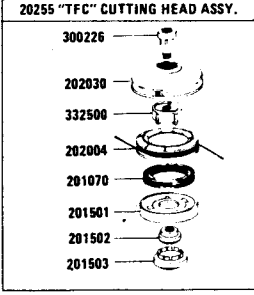

HMC

20710 ALAMEDA ST., LONG BEACH, CALIFORNIA 90810 • (213) 603-9888 • TELEX 696396

12/81 GM 4

The Green Machine
EXPLODED PARTS VIEW
MODEL 2200
(OVER FOR 4" TFC CUTTING HEAD)

KITS AND ASSEMBLIES	
210015	SHORT BLOCK ASSY
210016	CYLINDER KIT (INCL PISTON + RING)
210017	GASKET SET
170022	CRANK CASE COMP
210019	CASE COVER KIT
220010	CLUTCH HSG KIT
210027	PISTON KIT (INCL. RING + GSKTS.)
170047	CRANKSHAFT KIT
170051	ROLLER SET
220014	CLUTCH ASSY.
210036	CARB. REPAIR KIT
170072	CLEANER COVER COMP.
170084	FUEL TANK ASSY.

REPLACEMENT LINE	
31000	50 FT. LOOP .080 DIA. LINE
32000	35 FT. .080 DIA. LINE ON SPOOL
31004	3 LB. SPOOL .080 DIA. LINE APPROX. 1,140 FT.
31006	1 LB. BOX .080 DIA. LINE APPROX. 600 FT.

MODEL 2200