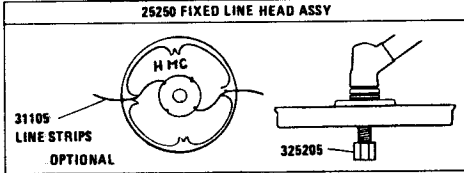

HMC

20710 ALAMEDA ST., LONG BEACH, CALIFORNIA 90810 • (213) 603-9888 • TELEX 696396

12/81 GM 4

The Green Machine
EXPLODED PARTS VIEW
MODEL 2200
(OVER FOR 4" TFC CUTTING HEAD)

KITS AND ASSEMBLIES	
210015	SHORT BLOCK ASSY
210016	CYLINDER KIT (INCL PISTON + RING)
210017	GASKET SET
170022	CRANK CASE COMP
210019	CASE COVER KIT
220010	CLUTCH HSG KIT
210027	PISTON KIT (INCL. RING + GSKTS.)
170047	CRANKSHAFT KIT
170051	ROLLER SET
220014	CLUTCH ASSY.
210036	CARB. REPAIR KIT
170072	CLEANER COVER COMP.
170084	FUEL TANK ASSY.

REPLACEMENT LINE	
31000	50 FT. LOOP .080 DIA. LINE
32000	35 FT. .080 DIA. LINE ON SPOOL
31004	3 LB. SPOOL .080 DIA. LINE APPROX. 1,140 FT.
31006	1 LB. BOX .080 DIA. LINE APPROX. 600 FT.

MODEL 2200