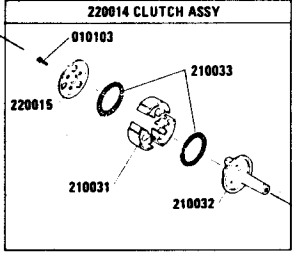

HMC

20710 ALAMEDA ST., LONG BEACH, CALIFORNIA 90810 • (213) 603-9888 • TELEX 696396

12/81 GM 4

The Green Machine
EXPLODED PARTS VIEW
MODEL 2200
(OVER FOR 4" TFC CUTTING HEAD)

KITS AND ASSEMBLIES	
210015	SHORT BLOCK ASSY
210016	CYLINDER KIT (INCL PISTON + RING)
210017	GASKET SET
170022	CRANK CASE COMP
210019	CASE COVER KIT
220010	CLUTCH HSG KIT
210027	PISTON KIT (INCL. RING + GSKTS.)
170047	CRANKSHAFT KIT
170051	ROLLER SET
220014	CLUTCH ASSY.
210036	CARB. REPAIR KIT
170072	CLEANER COVER COMP.
170084	FUEL TANK ASSY.

REPLACEMENT LINE	
31000	50 FT. LOOP .080 DIA. LINE
32000	35 FT. .080 DIA. LINE ON SPOOL
31004	3 LB. SPOOL .080 DIA. LINE APPROX. 1,140 FT.
31006	1 LB. BOX .080 DIA. LINE APPROX. 600 FT.

MODEL 2200