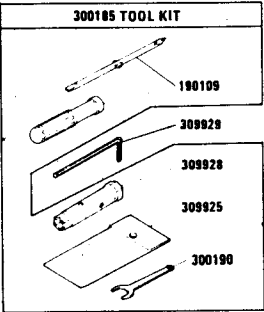

HMC

20710 ALAMEDA ST., LONG BEACH, CALIFORNIA 90810 • (213) 603-9888 • TELEX 696396

12/81 GM 4

The Green Machine
EXPLODED PARTS VIEW
MODEL 2200
(OVER FOR 4" TFC CUTTING HEAD)

KITS AND ASSEMBLIES	
210015	SHORT BLOCK ASSY
210016	CYLINDER KIT (INCL PISTON + RING)
210017	GASKET SET
170022	CRANK CASE COMP
210019	CASE COVER KIT
220010	CLUTCH HSG KIT
210027	PISTON KIT (INCL. RING + GSKTS.)
170047	CRANKSHAFT KIT
170051	ROLLER SET
220014	CLUTCH ASSY.
210036	CARB. REPAIR KIT
170072	CLEANER COVER COMP.
170084	FUEL TANK ASSY.

REPLACEMENT LINE	
31000	50 FT. LOOP .080 DIA. LINE
32000	35 FT. .080 DIA. LINE ON SPOOL
31004	3 LB. SPOOL .080 DIA. LINE APPROX. 1,140 FT.
31006	1 LB. BOX .080 DIA. LINE APPROX. 600 FT.

MODEL 2200