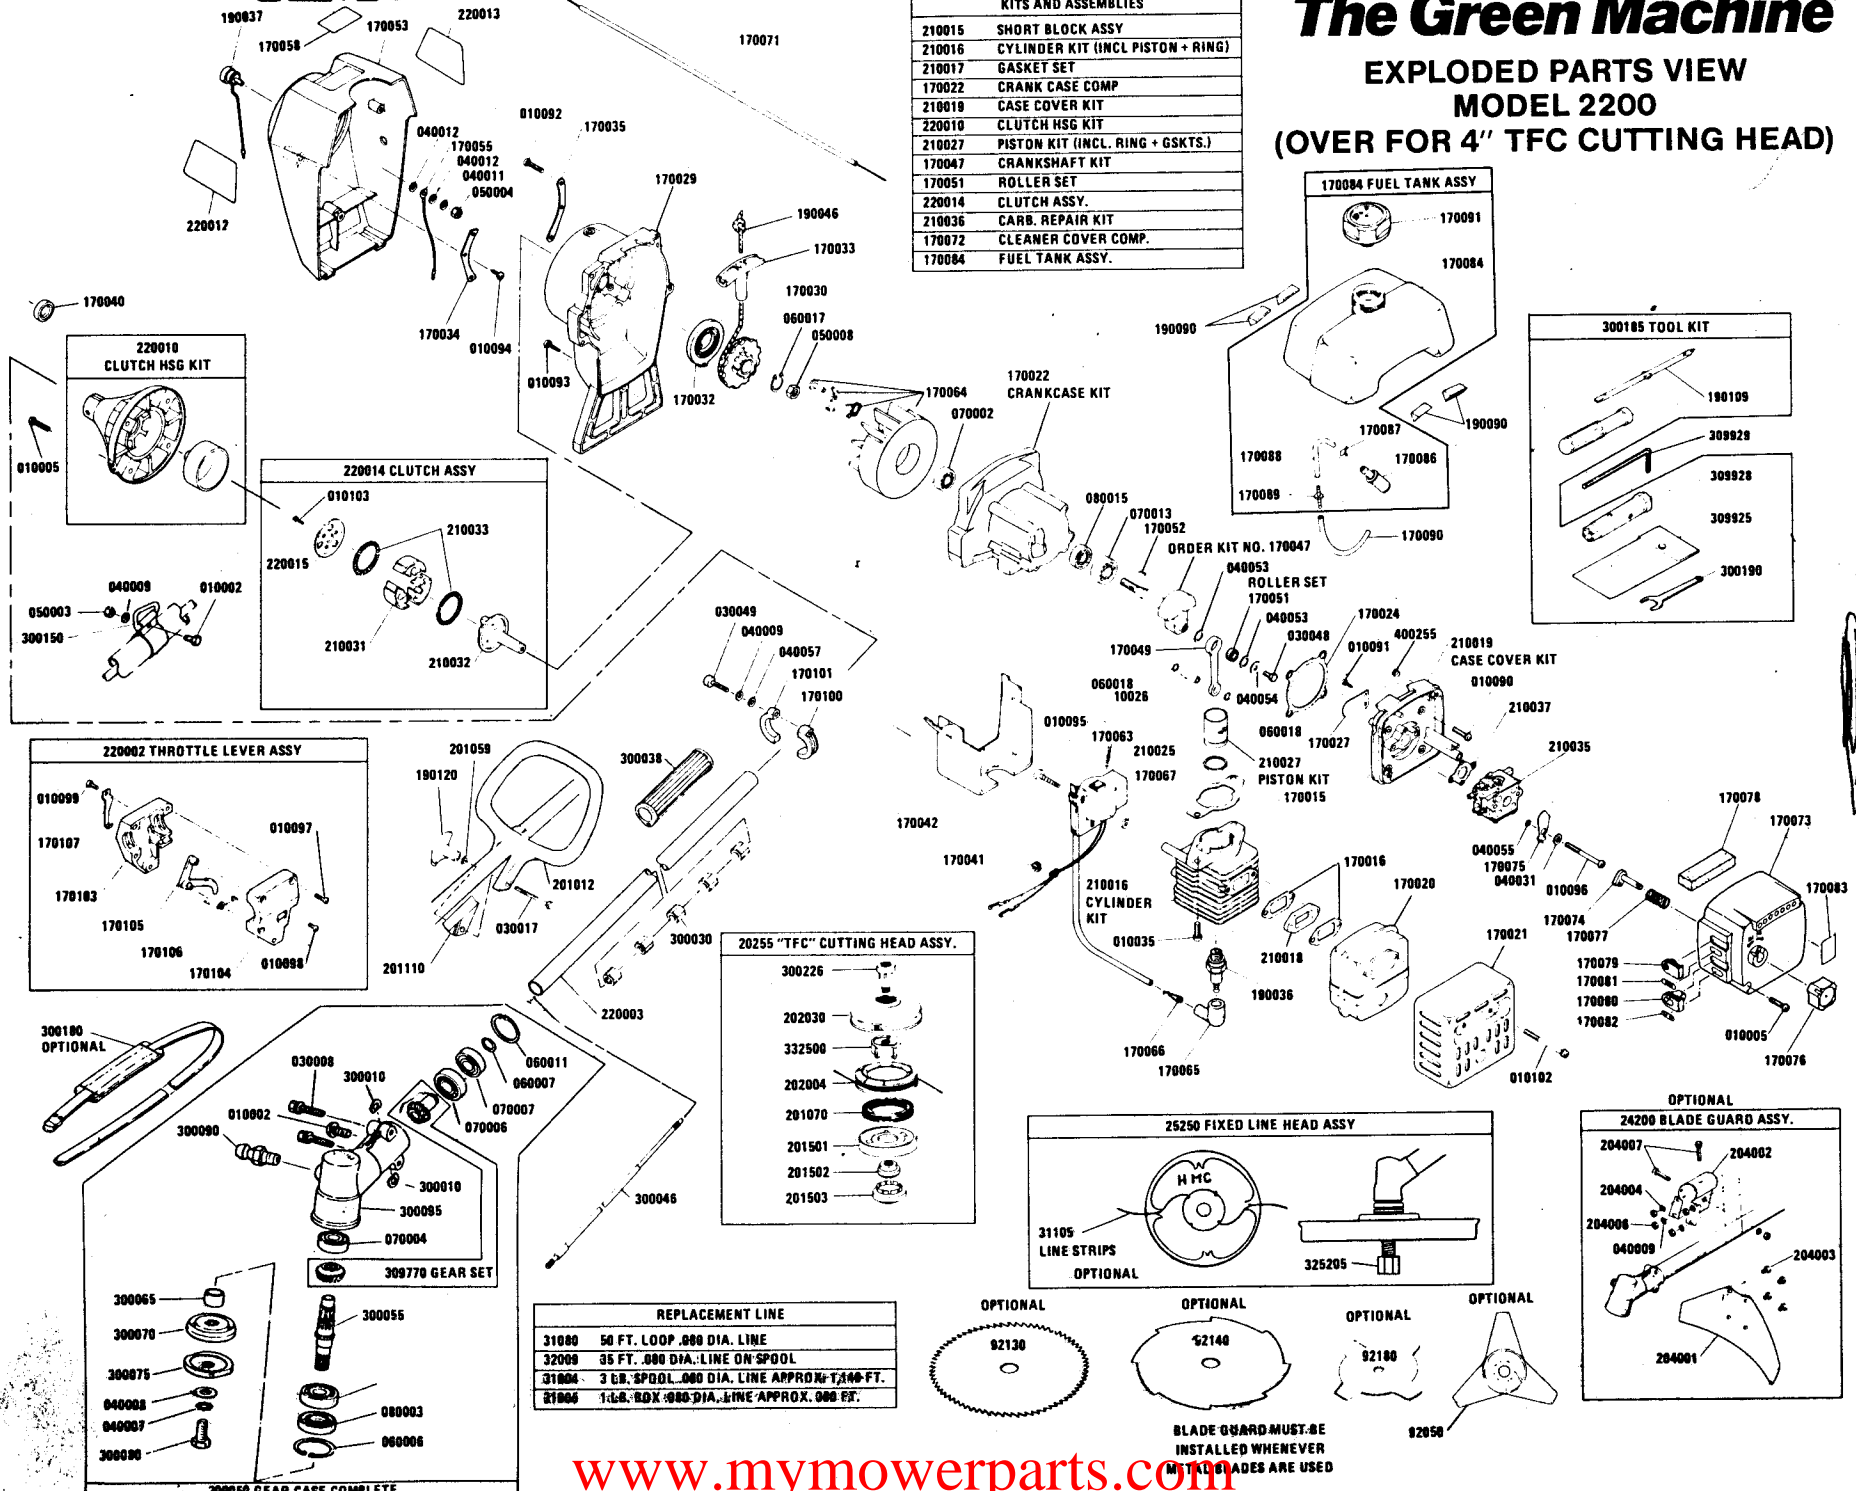

HMC

20710 ALAMEDA ST., LONG BEACH, CALIFORNIA 90810 • (213) 603-9888 • TELEX 696396

12/81 GM 4

The Green Machine
EXPLODED PARTS VIEW
MODEL 2200
(OVER FOR 4" TFC CUTTING HEAD)

KITS AND ASSEMBLIES	
210015	SHORT BLOCK ASSY
210016	CYLINDER KIT (INCL PISTON + RING)
210017	GASKET SET
170022	CRANK CASE COMP
210019	CASE COVER KIT
220010	CLUTCH HSG KIT
210027	PISTON KIT (INCL. RING + GSKTS.)
170047	CRANKSHAFT KIT
170051	ROLLER SET
220014	CLUTCH ASSY.
210036	CARB. REPAIR KIT
170072	CLEANER COVER COMP.
170084	FUEL TANK ASSY.

REPLACEMENT LINE	
31000	50 FT. LOOP .080 DIA. LINE
32000	35 FT. .080 DIA. LINE ON SPOOL
31004	3 LB. SPOOL .080 DIA. LINE APPROX. 1,140 FT.
31006	1 LB. BOX .080 DIA. LINE APPROX. 600 FT.

MODEL 2200