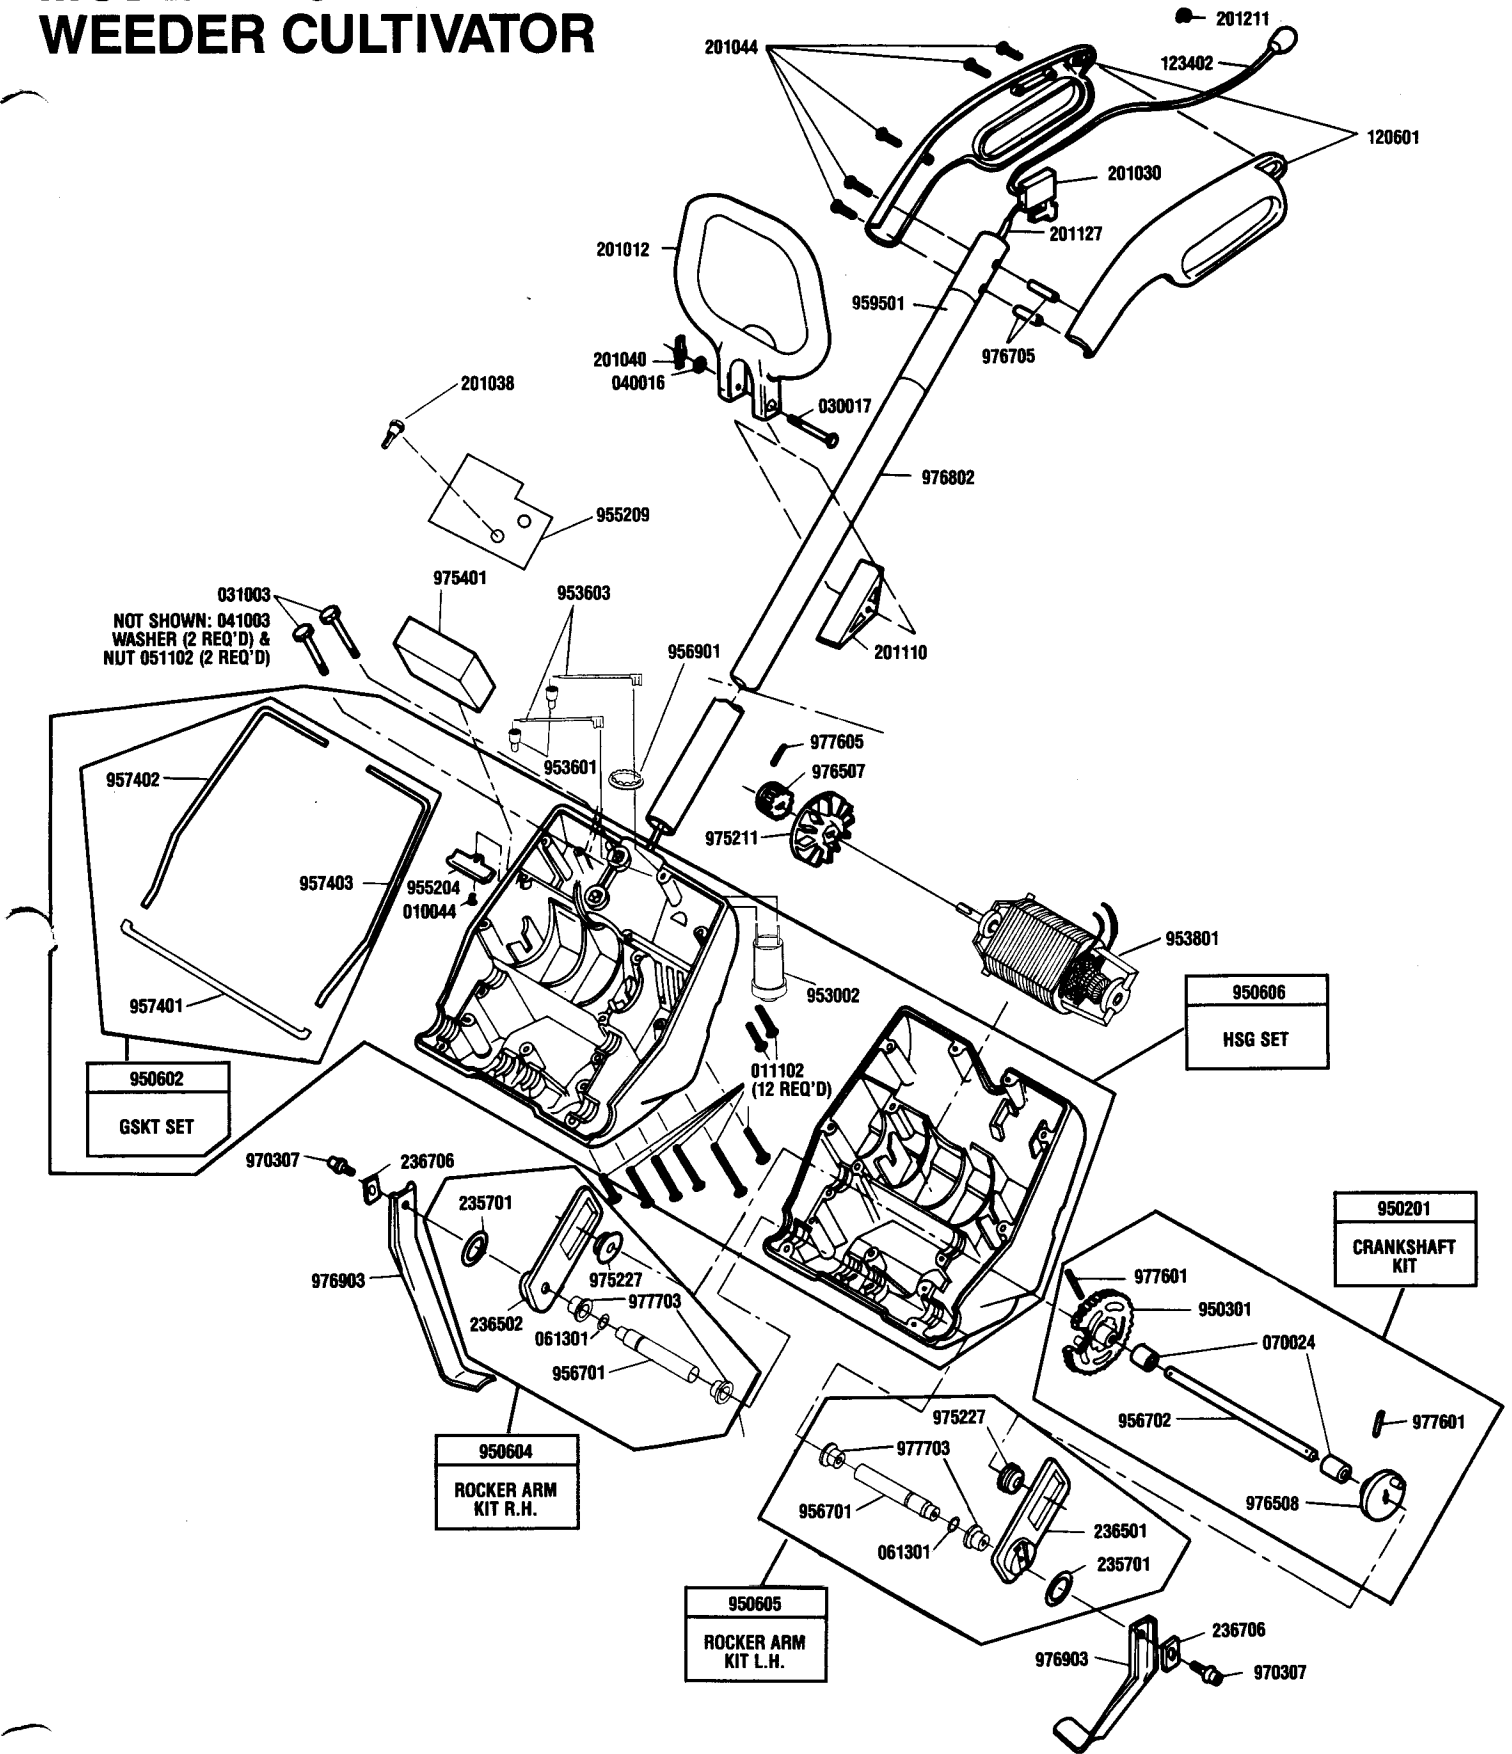

# MODEL 770 WEEDER CULTIVATOR

## SEQUENTIAL PARTS LIST MODEL 770

PART NO.	DESCRIPTION	PART NO.	DESCRIPTION
010044	SCREW	950605	ROCKERARM KIT LH
011102	SCREW	950606	HOUSING KIT
030017	BOLT	953603	LEADWIRE
031003	BOLT	953002	OVERLOAD CUT-OUT
040016	WASHER	956901	PALNUT
041003	WASHER	953801	MOTOR
051102	NUT	955209	INSULATOR
061301	WIRE RING	201038	SCREW
070024	BEARING	955204	FILTER COVER
120601	TRIGGER HOUSING SET	956701	HALF SHAFT
123402	PIGTAIL	956702	CRANKSHAFT
201012	ASSIST HANDLE	957401	FRONT GASKET
201030	SWITCH	957402	GASKET RH
201040	WING NUT	957403	GASKET LH
953601	WIRE CONNECTOR	959501	TECH LABEL
201044	SCREW	970307	BLADE BOLT
201110	ASSIST HANDLE SUPPORT	975211	FAN
201127	HARNESS ASSY.	975227	FLOATING BUSHING
201211	STRAIN RELIEF	975401	FOAM FILTER
235701	'O' RING	976507	GEAR
236501	ROCKERARM LH	976705	TUBE SLEEVE
236502	ROCKERARM RH	976802	TUBE
236706	BLADE PLATE	976903	BLADE
950201	CRANKSHAFT ASSY.	977601	SHEAR PIN
950301	GEAR ASSY.	977605	GROOVED PIN
950602	GASKET SET	977703	FLANGED BUSHING
950604	ROCKERARM KIT RH		

USA—770—77PH

MODEL 770

**The Green Machine®**

[www.mymowerparts.com](http://www.mymowerparts.com)