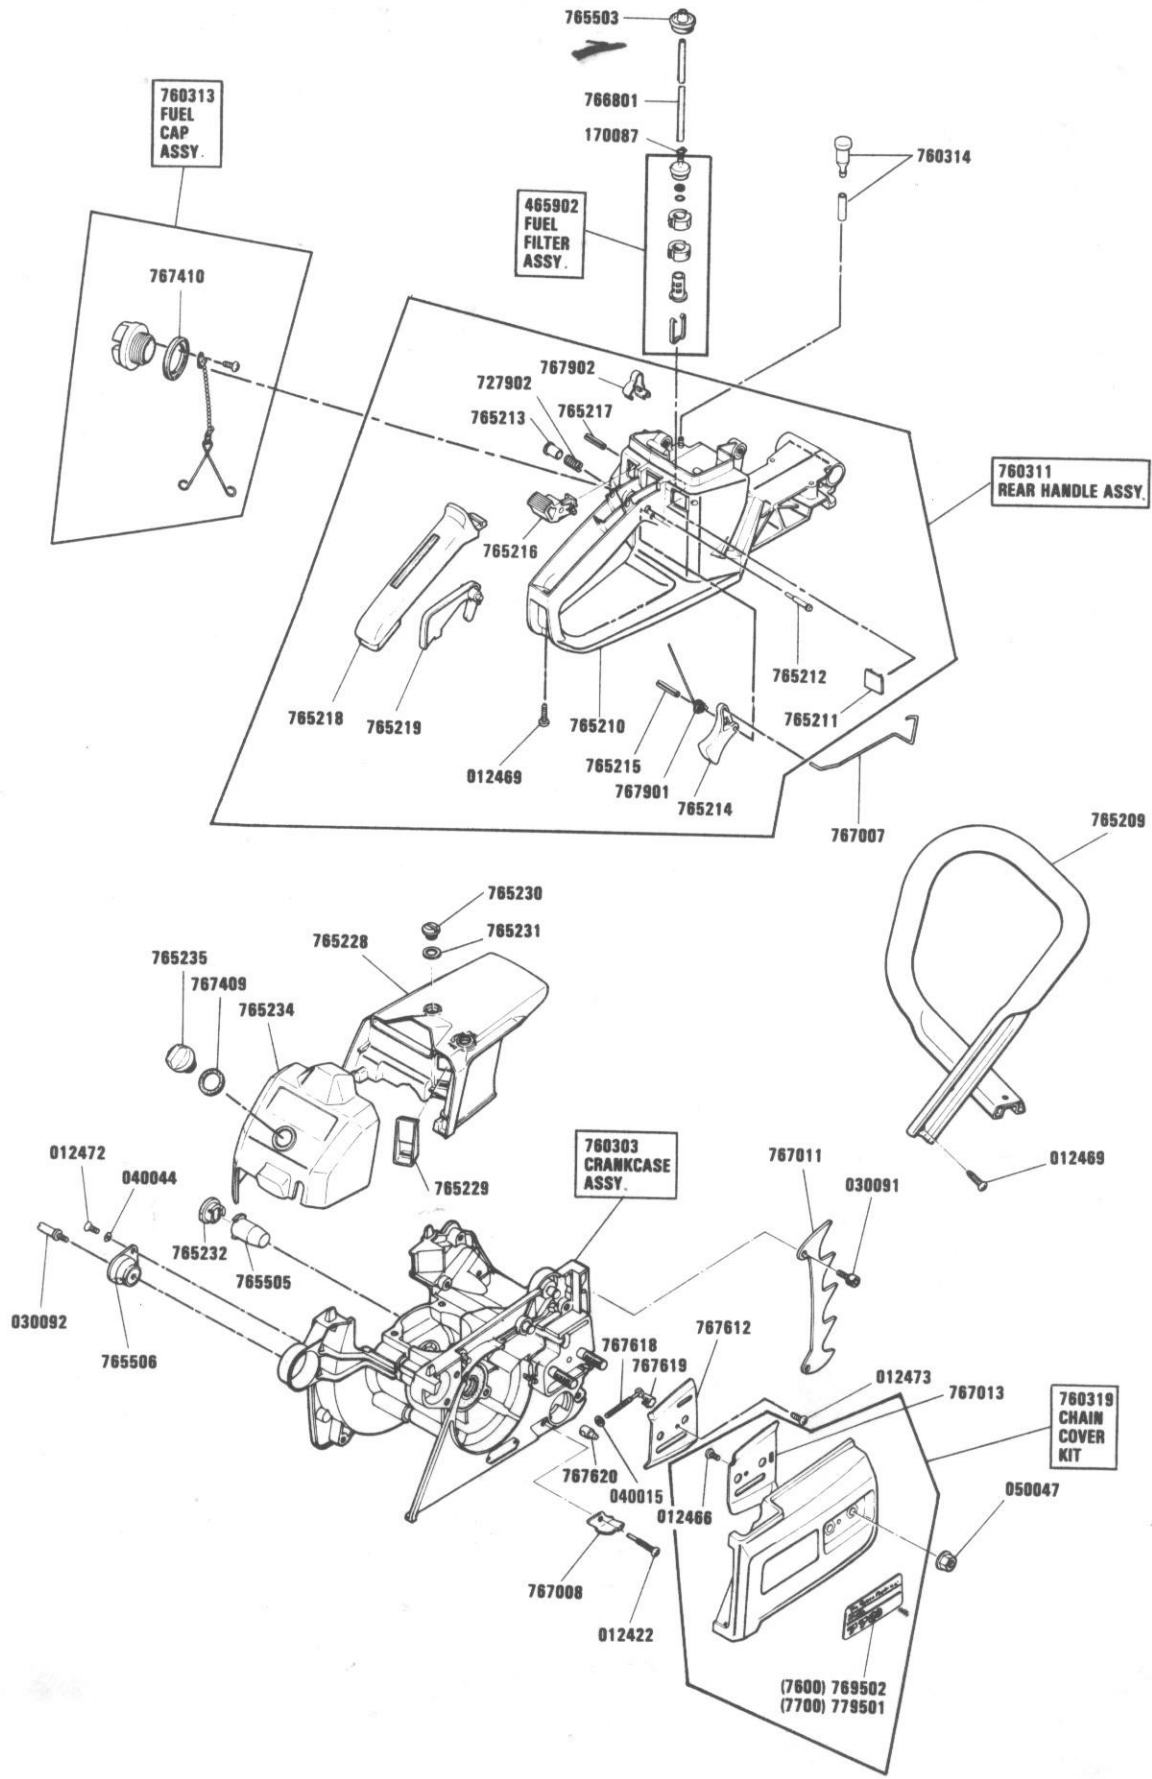

The Green Machine[®]

EXPLODED PARTS VIEW
NUMERICAL PARTS LIST

MODEL 7600-7700
CHAIN SAW

MFD

FIG

PRO-AM BARS
 767001 - 16" BAR
 767003 - 18" BAR
 767005 - 20" BAR

767002 - 16" CHAIN - 60 DRIVE LINKS
 767004 - 18" CHAIN - 66 DRIVE LINKS
 767006 - 20" CHAIN - 70 DRIVE LINKS
 767019 - 24" CHAIN - 82 DRIVE LINKS

PRO BARS
 767015 - 16" BAR
 767016 - 18" BAR
 767017 - 20" BAR
 767018 - 24" BAR
 (MODEL 7700 ONLY)

(7600) 760324
 (7700) 770301

**CHAMPOIN
 CJ7Y
 NGK BPM6A**

(7600) 766601
 (7700) 776602
 (7600) 776702
 (7700) 776701
 (7600) 766602
 (7700) 776601

**760322
 (OPTIONAL)
 CHAIN BRAKE**

**760317
 CLUTCH
 SHOE
 KIT**

(7600) 760204
 (7700) 770202
CARB ASSY.

(7600) 767217
 (7700) 777203

(7600) 767204
 (7700) 777202

(7600) 767203
 (7700) 777201

WALBRO HDA

ENGINE GASKET SET	760603
CARB GASKET KIT	760604
CARB DIAPHRAGM KIT	760605