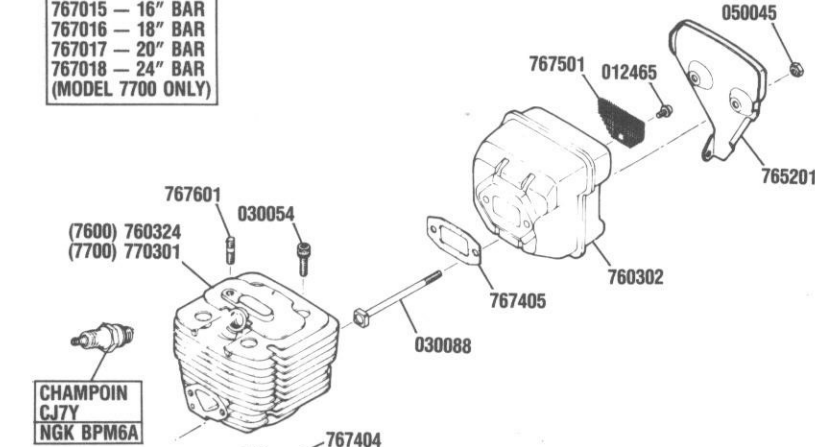

The Green Machine[®]

EXPLODED PARTS VIEW
NUMERICAL PARTS LIST

MODEL 7600-7700
CHAIN SAW

MFD

FIG

PRO-AM BARS
 767001 - 16" BAR
 767003 - 18" BAR
 767005 - 20" BAR

767002 - 16" CHAIN - 60 DRIVE LINKS
 767004 - 18" CHAIN - 66 DRIVE LINKS
 767006 - 20" CHAIN - 70 DRIVE LINKS
 767019 - 24" CHAIN - 82 DRIVE LINKS

PRO BARS
 767015 - 16" BAR
 767016 - 18" BAR
 767017 - 20" BAR
 767018 - 24" BAR
 (MODEL 7700 ONLY)

(7600) 760324
 (7700) 770301

**CHAMPOIN
 CJ7Y
 NGK BPM6A**

(7600) 766601
 (7700) 776602
 (7600) 776702
 (7700) 776701
 (7600) 766602
 (7700) 776601