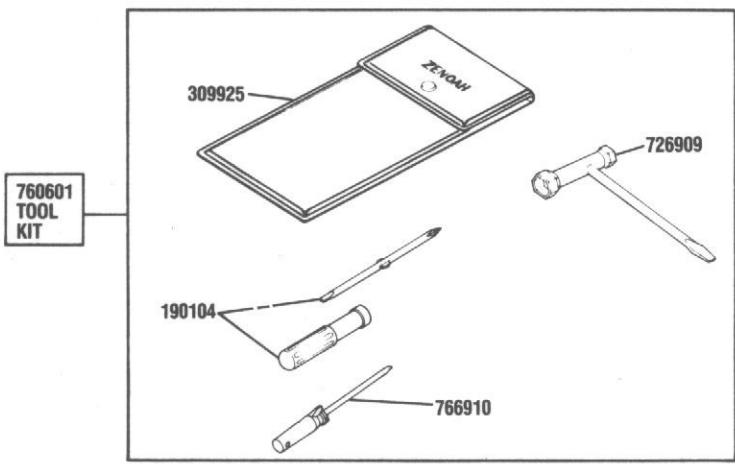

ENGINE GASKET SET	760603
CARB GASKET KIT	760604
CARB DIAPHRAGM KIT	760605

760602
(OPTIONAL)
SPECIAL
TOOL
KIT