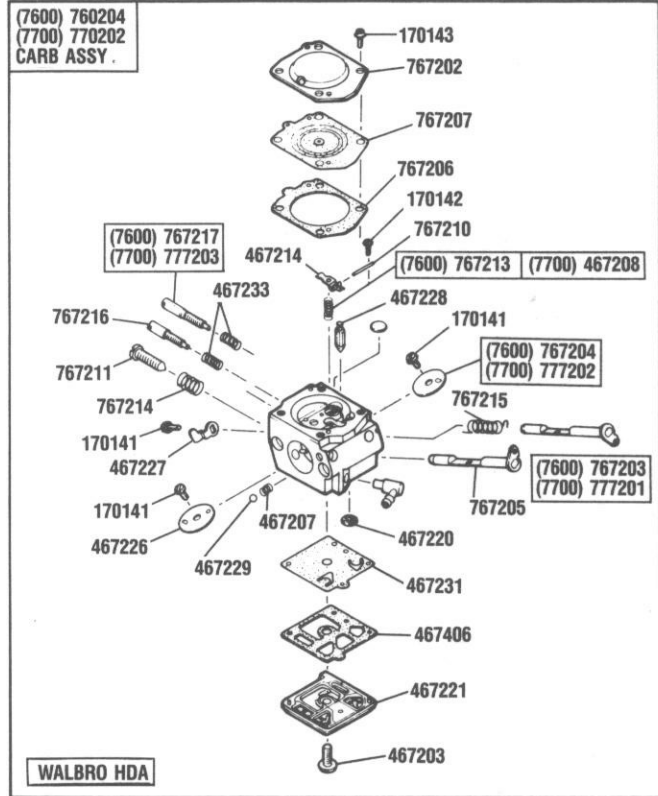

The Green Machine[®]

EXPLODED PARTS VIEW
NUMERICAL PARTS LIST

MODEL 7600-7700
CHAIN SAW

MFD

FIG

PRO-AM BARS
 767001 - 16" BAR
 767003 - 18" BAR
 767005 - 20" BAR

767002 - 16" CHAIN - 60 DRIVE LINKS
 767004 - 18" CHAIN - 66 DRIVE LINKS
 767006 - 20" CHAIN - 70 DRIVE LINKS
 767019 - 24" CHAIN - 82 DRIVE LINKS

PRO BARS
 767015 - 16" BAR
 767016 - 18" BAR
 767017 - 20" BAR
 767018 - 24" BAR
 (MODEL 7700 ONLY)

(7600) 760324
 (7700) 770301

**CHAMPOIN
 CJ7Y
 NGK BPM6A**

(7600) 766601
 (7700) 776602
 (7600) 776702
 (7700) 776701
 (7600) 766602
 (7700) 776601

**760322
 (OPTIONAL)
 CHAIN BRAKE**

**760317
 CLUTCH
 SHOE
 KIT**

(7600) 760204
 (7700) 770202
CARB ASSY.

(7600) 767217
 (7700) 777203

(7600) 767204
 (7700) 777202

(7600) 767203
 (7700) 777201

WALBRO HDA

ENGINE GASKET SET	760603
CARB GASKET KIT	760604
CARB DIAPHRAGM KIT	760605