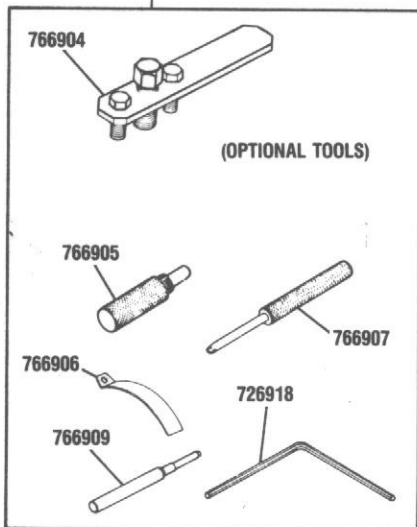

ENGINE GASKET SET	760603
CARB GASKET KIT	760604
CARB DIAPHRAGM KIT	760605

760602
(OPTIONAL)
SPECIAL
TOOL
KIT