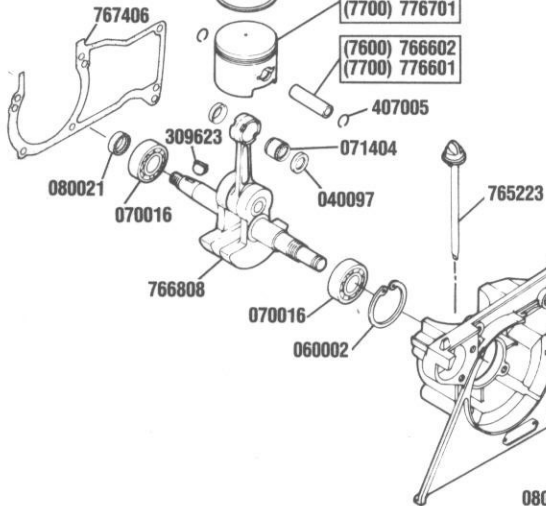

The Green Machine[®]

EXPLODED PARTS VIEW
NUMERICAL PARTS LIST

MODEL 7600-7700
CHAIN SAW

MFD

FIG

PRO-AM BARS
 767001 - 16" BAR
 767003 - 18" BAR
 767005 - 20" BAR

767002 - 16" CHAIN - 60 DRIVE LINKS
 767004 - 18" CHAIN - 66 DRIVE LINKS
 767006 - 20" CHAIN - 70 DRIVE LINKS
 767019 - 24" CHAIN - 82 DRIVE LINKS

PRO BARS
 767015 - 16" BAR
 767016 - 18" BAR
 767017 - 20" BAR
 767018 - 24" BAR
 (MODEL 7700 ONLY)

(7600) 760324
 (7700) 770301

**CHAMPOIN
 CJ7Y
 NGK BPM6A**

(7600) 766601
 (7700) 776602
 (7600) 776702
 (7700) 776701
 (7600) 766602
 (7700) 776601