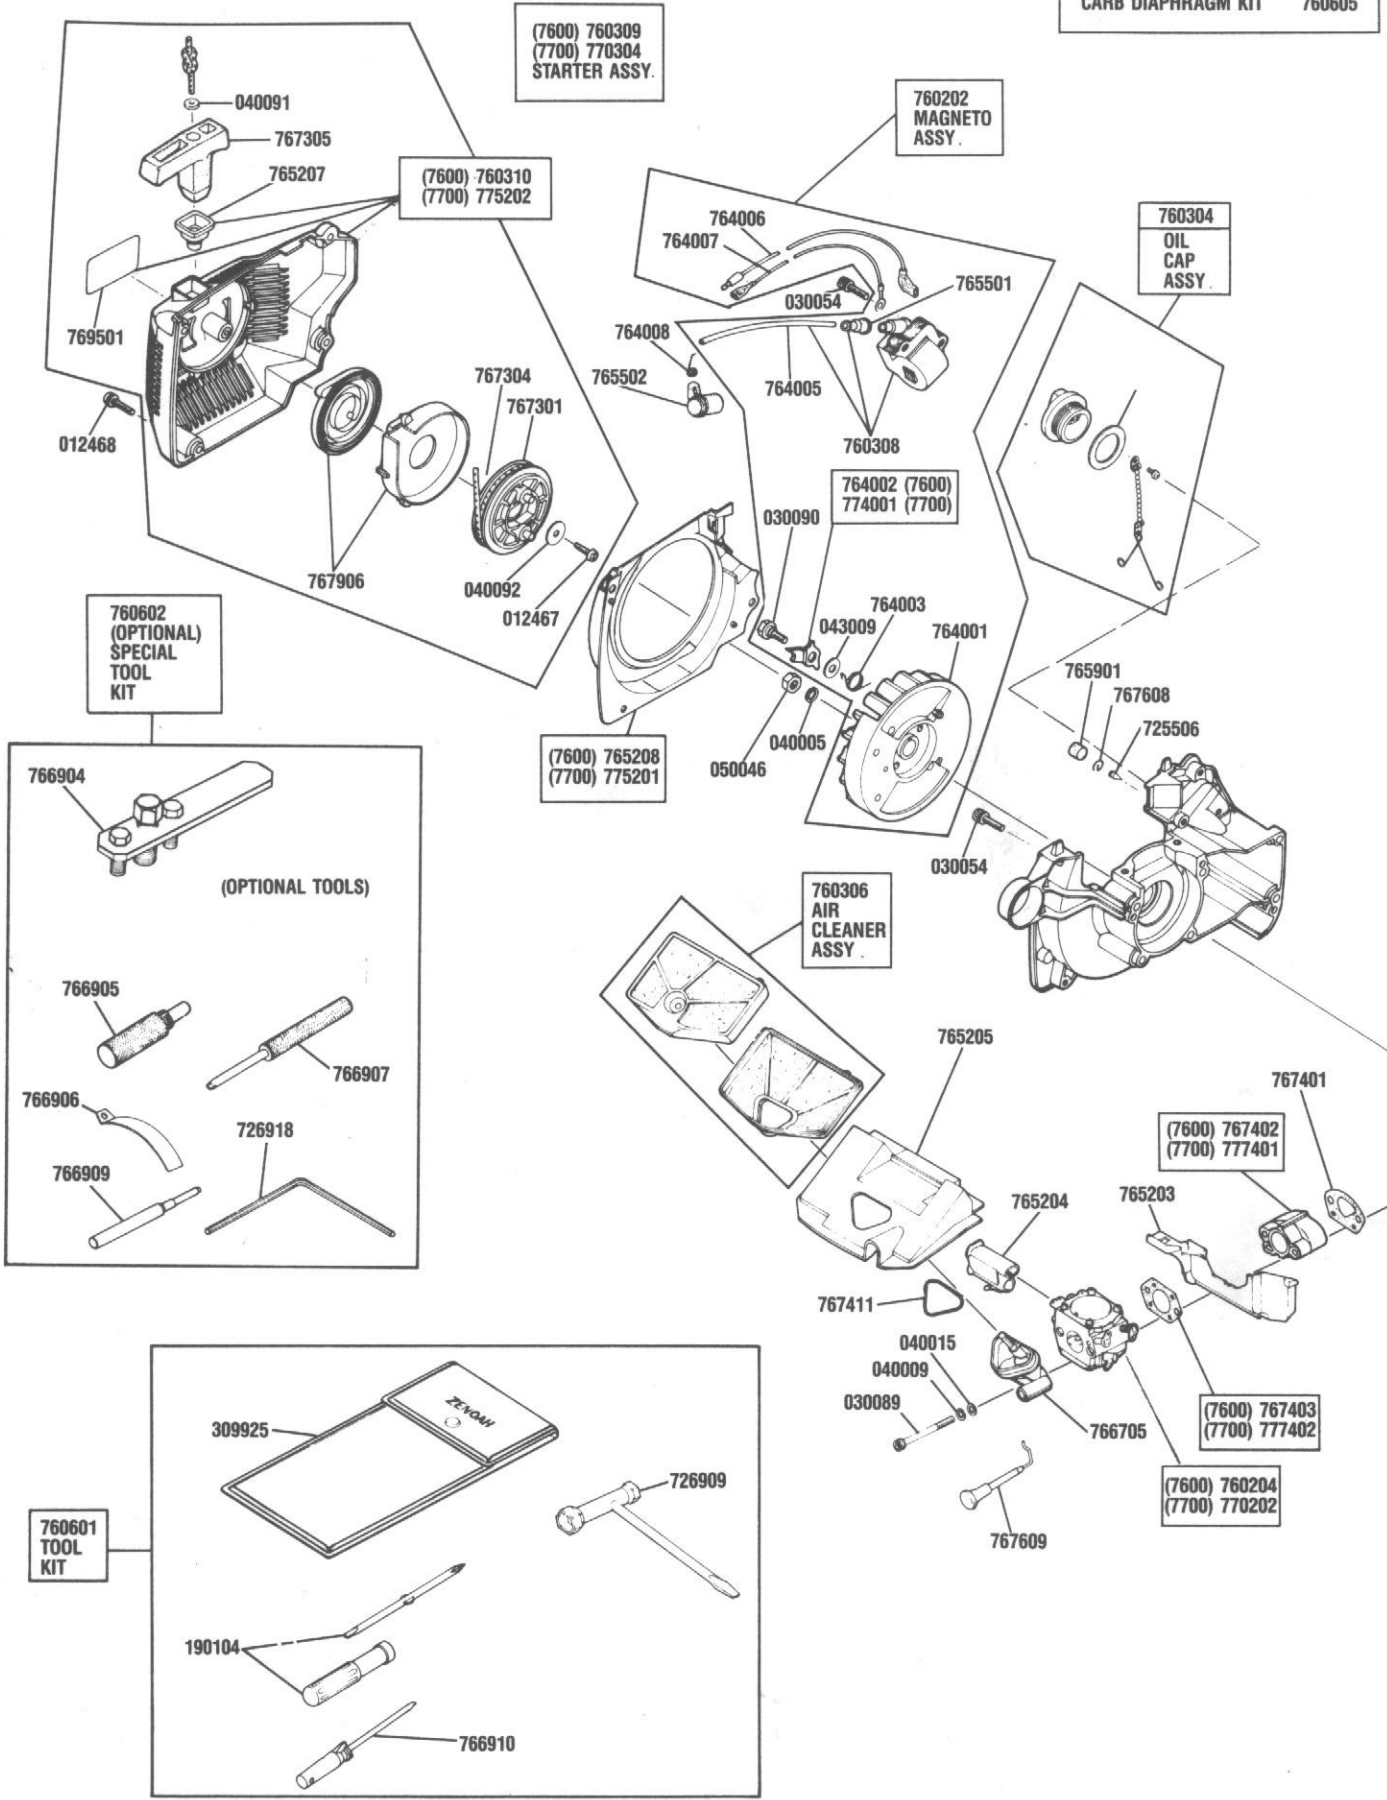

The Green Machine[®]

EXPLODED PARTS VIEW
NUMERICAL PARTS LIST

MODEL 7600-7700
CHAIN SAW

MFD

FIG

PRO-AM BARS
 767001 - 16" BAR
 767003 - 18" BAR
 767005 - 20" BAR

767002 - 16" CHAIN - 60 DRIVE LINKS
 767004 - 18" CHAIN - 66 DRIVE LINKS
 767006 - 20" CHAIN - 70 DRIVE LINKS
 767019 - 24" CHAIN - 82 DRIVE LINKS

**760322
 (OPTIONAL)
 CHAIN BRAKE**

**760317
 CLUTCH
 SHOE
 KIT**

(7600) 760204
 (7700) 770202
CARB ASSY.

(7600) 767217
 (7700) 777203

(7600) 767204
 (7700) 777202

(7600) 767203
 (7700) 777201

WALBRO HDA

ENGINE GASKET SET	760603
CARB GASKET KIT	760604
CARB DIAPHRAGM KIT	760605