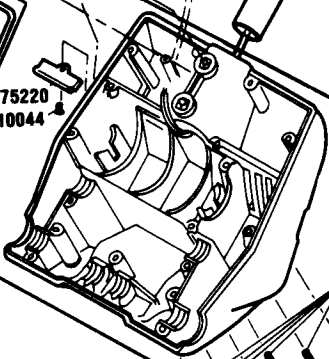

SUPPLEMENT TO GM435R MODEL 700 WEEDER-CULTIVATOR (SUPERCEDES PARTS DRAWING IN GM 435R)

120601

ser # 124703 and up

031003
NOT SHOWN: 041003
WASHER (2 REQ'D)
051102
(2 REQ'D)

970604
RECTIFIER
KIT

970605
GSKT SET

973605
973606

973606
973605

970609
HSG SET

970224
CRANKSHAFT
KIT

970610
ROCKER ARM
KIT R.H.

970608
ROCKER ARM
KIT COMPLETE

970611
ROCKER ARM
KIT L.H.