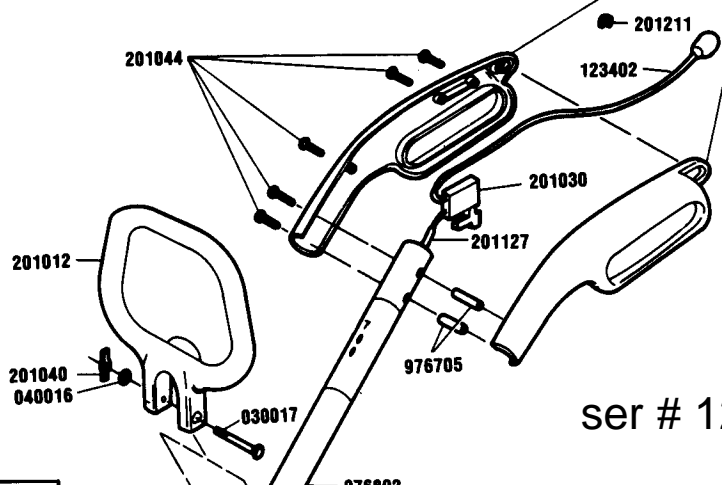

SUPPLEMENT TO GM435R MODEL 700 WEEDER-CULTIVATOR (SUPERCEDES PARTS DRAWING IN GM 435R)

120601

ser # 124703 and up

031003
NOT SHOWN: 041003
WASHER (2 REQ'D)
051102
(2 REQ'D)

970604
RECTIFIER
KIT

970605
GSKT SET

973605
973606

973606
973605

970609
HSG SET

970224
CRANKSHAFT
KIT

970610
ROCKER ARM
KIT R.H.

970608
ROCKER ARM
KIT COMPLETE

970611
ROCKER ARM
KIT L.H.