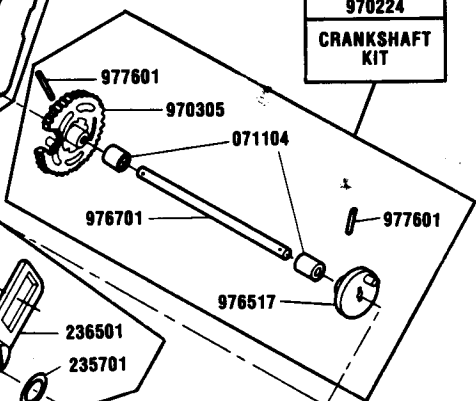

SUPPLEMENT TO GM435R MODEL 700 WEEDER-CULTIVATOR (SUPERCEDES PARTS DRAWING IN GM 435R)

120601

ser # 124703 and up

031003
NOT SHOWN: 041003
WASHER (2 REQ'D)
051102
(2 REQ'D)

970604
RECTIFIER
KIT

970605
GSKT SET

973605
973606

973606
973605

970609
HSG SET

970224
CRANKSHAFT
KIT

970610
ROCKER ARM
KIT R.H.

970608
ROCKER ARM
KIT COMPLETE

970611
ROCKER ARM
KIT L.H.