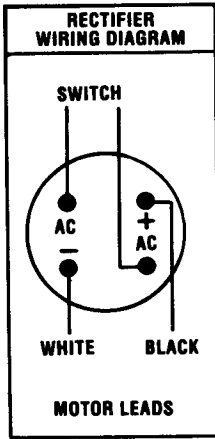

SUPPLEMENT TO GM435R MODEL 700 WEEDER-CULTIVATOR (SUPERCEDES PARTS DRAWING IN GM 435R)

120601

ser # 124703 and up

031003
NOT SHOWN: 041003
WASHER (2 REQ'D)
051102
(2 REQ'D)

970604
RECTIFIER
KIT

970605
GSKT SET