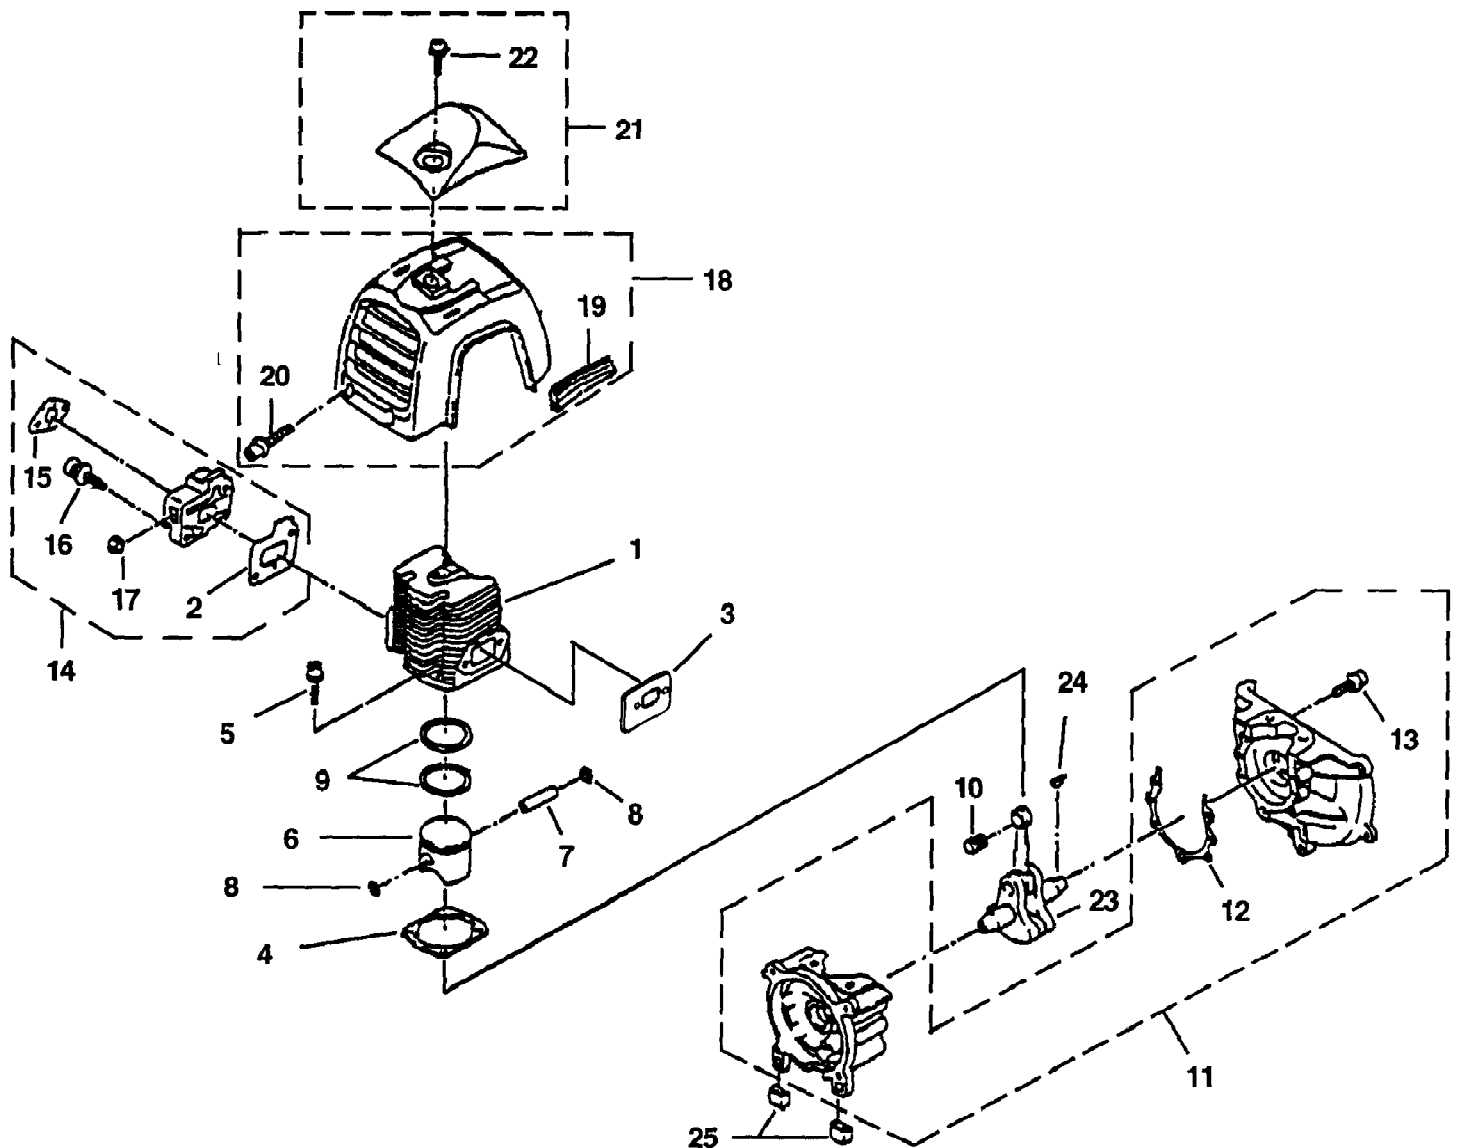

GT31 Trimmer/Brushcutter UT-26041  
Air Filter, Carburetor & Fuel Tank

GT31 Trimmer/Brushcutter UT-26041  
Air Filter, Carburetor & Fuel Tank

Page 4 of 16

Ref #	Part Number	Qty	S/P/F	Description
1	UP00456	1		FUEL TANK ASSEMBLY
2	PS00520	1		FILTER-Fuel
3	PS00521	1		TUBE
4	PS00522	1	S	CAP-Retainer
5	UP02946	1	/P	CAP-Fuel
6	UP00458	1	/P	RUBBER BUMPER KIT
7	UP00463	1		AIR FILTER ASSEMBLY
8	PS00545	1		PLATE-Air Filter Assembly
9	PS00546	1		PLATE-Air Filter
10	UP02947	1	/P	FILTER-Air
11	PS00548	1		COVER-Air Filter
12	PS00802	1		SCREW ASSEMBLY (M5 x 14)
13	PS00550	2		SCREW
14	UP00782	1		CARBURETOR ASSEMBLY
15	PS00851	1		GASKET-Carburetor
16	PS00481	1		GASKET-Heat Dam
17	PS00541	1		RING-Packing
18	UP00462	1		CABLE BRACKET ASSEMBLY
19	PS00542	1		SCREW-Throttle Collar
20	PS00543	1	/P	SCREW-Cable Adjust
21	PS00544	1	/P	NUT-Cable Adjust
22	PS01441	1	S	PRIMER BULB

GT31 Trimmer/Brushcutter UT-26041  
Deflector, Guard, Driveshaft & Stringhead

GT31 Trimmer/Brushcutter UT-26041  
Deflector, Guard, Driveshaft & Stringhead

Page 6 of 16

Ref #	Part Number	Qty	S/P/F	Description
1	UP00435	1		DRIVESHAFT HOUSING
2	PS00448	1		Drive Shaft
3	UP00436	1		GEAR HEAD
4	PS00449	1		BOLT-Grease
5	PS00450	1		BOLT
6	PS00451	1		BOLT
7	PS00452	1		NUT
8	PS00453	1		SPACER
9	PS00447	1		WASHER-Cupped
10	PS00454	1		WASHER-Flange
11	UP00438	1		DEFLECTOR ASSEMBLY (Grass) Incl items 13 & 14
12	UP00627	1		DEFLECTOR ASSEMBLY (Blade) Incl items 13 & 14
13	PS00455	2		BOLT (M6 x 30)
14	PS00456	1		CLAMP
15	UP00496	1		GRASS GUARD
16	PS00559	3		SCREW-Socket Hd (M5 x 12 W SW)
17	UP00441	1		HANGER ASSEMBLY
18	PS00460	1		SCREW and NUT
19	DG07813	1	/P	QUAD BLADE
20	UP00625	1		STRINGHEAD ASSEMBLY (.095)
21	A02342	1		REPAIR KIT
22	03709	1	/P	BOLT, Shaft
23	02341	1	/P	HOUSING W/Eyelets
24	UP02941	1		SPOOL & STRING (.095)