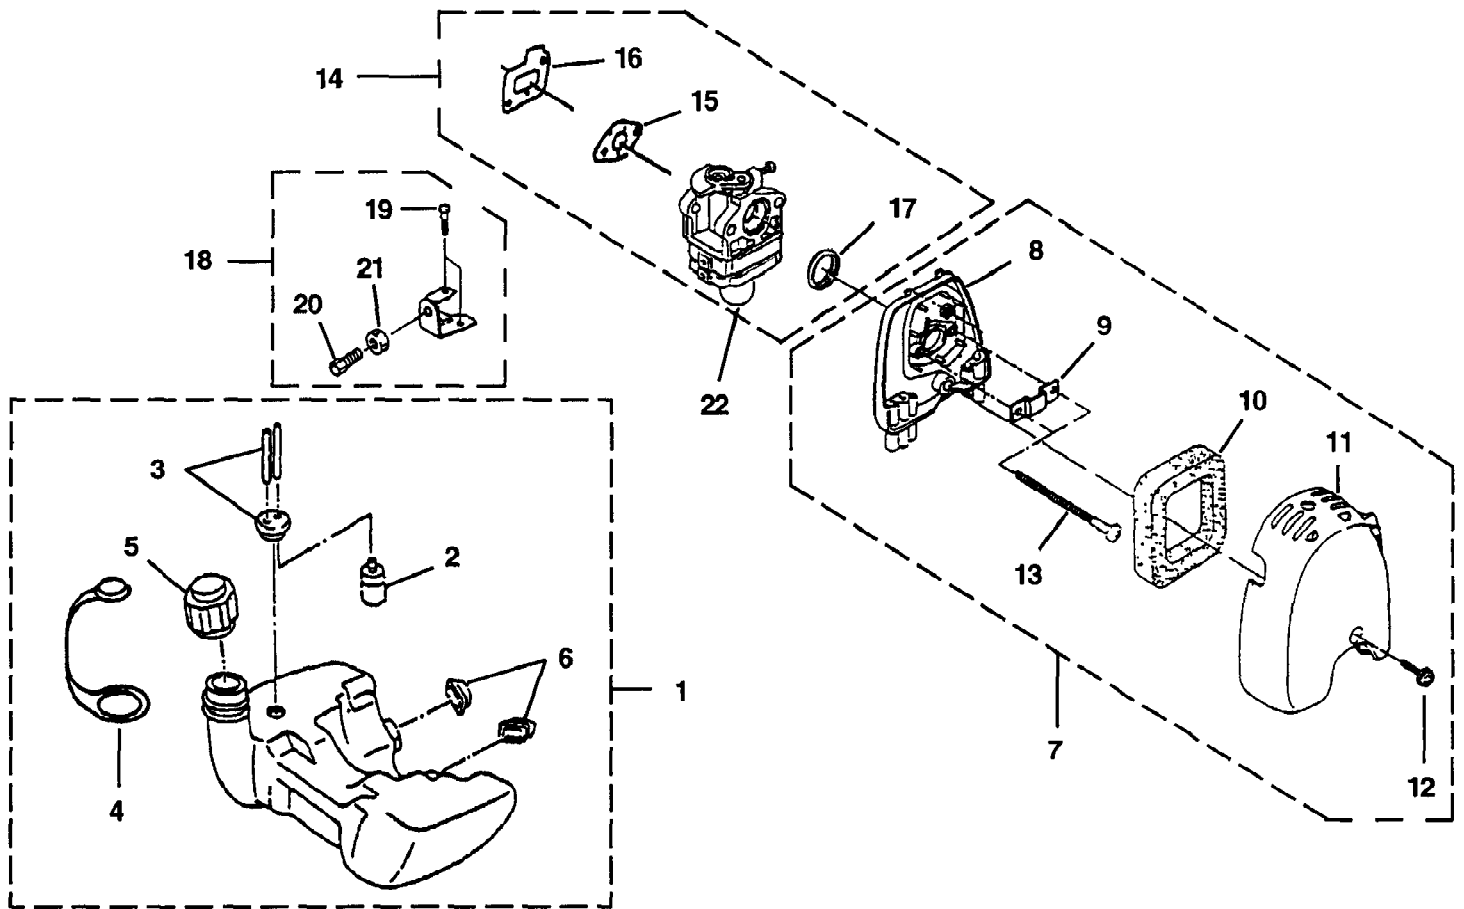

GT31 Trimmer/Brushcutter UT-26041  
Accessories

GT31 Trimmer/Brushcutter UT-26041  
Accessories

Page 2 of 16

Ref #	Part Number	Qty	S/P/F	Description
1	UP00579	1		TOOL KIT
2	DG07819	1	/P	STRAP
3	PS00998	1		BLADE COVER
4	DG07813	1	/P	QUAD BLADE (Standard)
5	DG07817	1		XRT BLADE (Optional)
6	DG07815	1	/P	SAW BLADE (Optional)
7	UP02945	1		MACHETTE BLADE (Optional)
8	G07830	1		EXACT MIX™ (16 oz.)
9	G08532	1		EXACT MIX™ (2.6 oz.)
10	DG07828	1		GOGGLES
11	DG07829	1		EAR PLUGS
?12	UP03078	1		DECAL KIT
	DG07801	1	S/P	Package - .080 - 1/2 lb. of line BULK TRIMMER LINE
	DG07804	1	/P	Package - .080 - 1 lb. of line BULK TRIMMER LINE
	G07803	1	/P	7" Spool - .080 - 3 lbs. of line BULK TRIMMER LINE
	DG07802	1	/P	Package - .095 - 1/2 lb. of line BULK TRIMMER LINE
	DG07806	1		Package - .095 - 1 lb. of one BULK TRIMMER LINE
	G07805	1	/P	7" Spool - .095 - 3 lbs. of line BULK TRIMMER LINE
	DG07808	1	S	Package - .105 - 1 lb. of line BULK TRIMMER LINE
	G07807	1	/P	7" Spool - .105 - 3 lbs. of line BULK TRIMMER LINE

GT31 Trimmer/Brushcutter UT-26041  
Air Filter, Carburetor & Fuel Tank

GT31 Trimmer/Brushcutter UT-26041  
Air Filter, Carburetor & Fuel Tank

Page 4 of 16

Ref #	Part Number	Qty	S/P/F	Description
1	UP00456	1		FUEL TANK ASSEMBLY
2	PS00520	1		FILTER-Fuel
3	PS00521	1		TUBE
4	PS00522	1	S	CAP-Retainer
5	UP02946	1	/P	CAP-Fuel
6	UP00458	1	/P	RUBBER BUMPER KIT
7	UP00463	1		AIR FILTER ASSEMBLY
8	PS00545	1		PLATE-Air Filter Assembly
9	PS00546	1		PLATE-Air Filter
10	UP02947	1	/P	FILTER-Air
11	PS00548	1		COVER-Air Filter
12	PS00802	1		SCREW ASSEMBLY (M5 x 14)
13	PS00550	2		SCREW
14	UP00782	1		CARBURETOR ASSEMBLY
15	PS00851	1		GASKET-Carburetor
16	PS00481	1		GASKET-Heat Dam
17	PS00541	1		RING-Packing
18	UP00462	1		CABLE BRACKET ASSEMBLY
19	PS00542	1		SCREW-Throttle Collar
20	PS00543	1	/P	SCREW-Cable Adjust
21	PS00544	1	/P	NUT-Cable Adjust
22	PS01441	1	S	PRIMER BULB