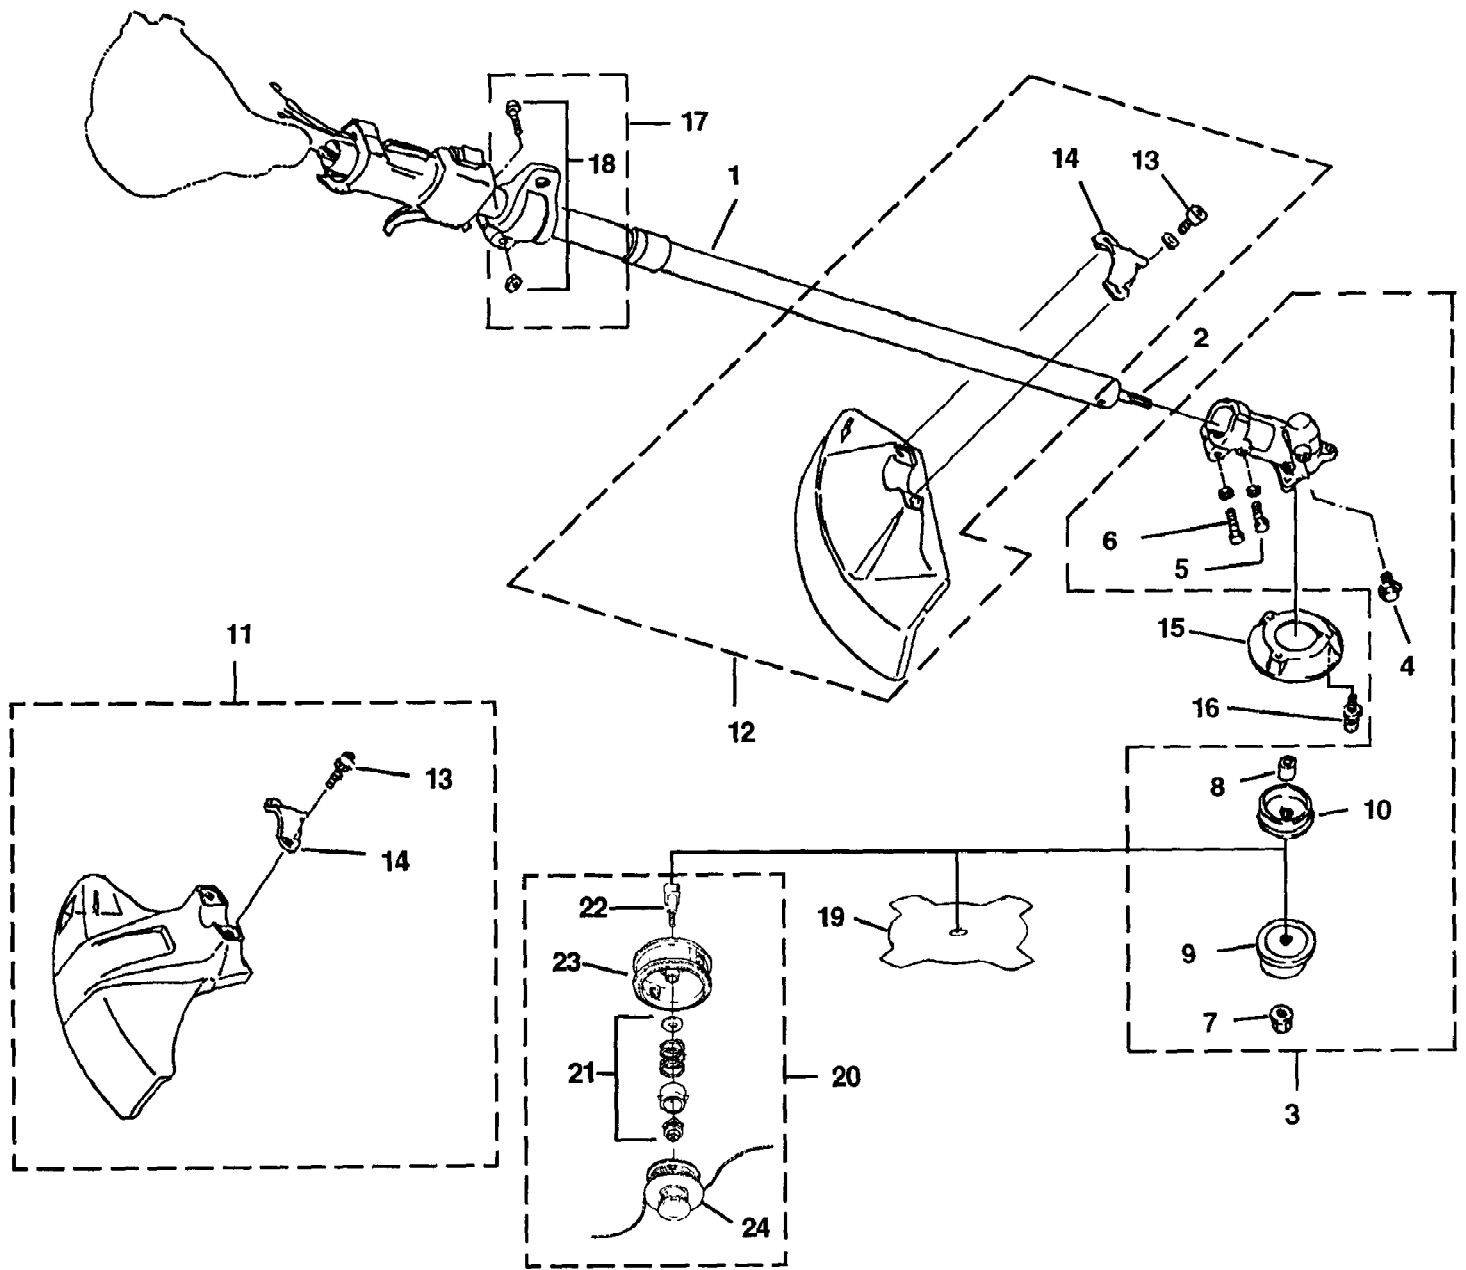

GT31 Trimmer/Brushcutter UT-26041  
Air Filter, Carburetor & Fuel Tank

GT31 Trimmer/Brushcutter UT-26041  
Air Filter, Carburetor & Fuel Tank

Page 4 of 16

Ref #	Part Number	Qty	S/P/F	Description
1	UP00456	1		FUEL TANK ASSEMBLY
2	PS00520	1		FILTER-Fuel
3	PS00521	1		TUBE
4	PS00522	1	S	CAP-Retainer
5	UP02946	1	/P	CAP-Fuel
6	UP00458	1	/P	RUBBER BUMPER KIT
7	UP00463	1		AIR FILTER ASSEMBLY
8	PS00545	1		PLATE-Air Filter Assembly
9	PS00546	1		PLATE-Air Filter
10	UP02947	1	/P	FILTER-Air
11	PS00548	1		COVER-Air Filter
12	PS00802	1		SCREW ASSEMBLY (M5 x 14)
13	PS00550	2		SCREW
14	UP00782	1		CARBURETOR ASSEMBLY
15	PS00851	1		GASKET-Carburetor
16	PS00481	1		GASKET-Heat Dam
17	PS00541	1		RING-Packing
18	UP00462	1		CABLE BRACKET ASSEMBLY
19	PS00542	1		SCREW-Throttle Collar
20	PS00543	1	/P	SCREW-Cable Adjust
21	PS00544	1	/P	NUT-Cable Adjust
22	PS01441	1	S	PRIMER BULB

GT31 Trimmer/Brushcutter UT-26041  
Deflector, Guard, Driveshaft & Stringhead

GT31 Trimmer/Brushcutter UT-26041  
Deflector, Guard, Driveshaft & Stringhead

Page 6 of 16

Ref #	Part Number	Qty	S/P/F	Description
1	UP00435	1		DRIVESHAFT HOUSING
2	PS00448	1		Drive Shaft
3	UP00436	1		GEAR HEAD
4	PS00449	1		BOLT-Grease
5	PS00450	1		BOLT
6	PS00451	1		BOLT
7	PS00452	1		NUT
8	PS00453	1		SPACER
9	PS00447	1		WASHER-Cupped
10	PS00454	1		WASHER-Flange
11	UP00438	1		DEFLECTOR ASSEMBLY (Grass) Incl items 13 & 14
12	UP00627	1		DEFLECTOR ASSEMBLY (Blade) Incl items 13 & 14
13	PS00455	2		BOLT (M6 x 30)
14	PS00456	1		CLAMP
15	UP00496	1		GRASS GUARD
16	PS00559	3		SCREW-Socket Hd (M5 x 12 W SW)
17	UP00441	1		HANGER ASSEMBLY
18	PS00460	1		SCREW and NUT
19	DG07813	1	/P	QUAD BLADE
20	UP00625	1		STRINGHEAD ASSEMBLY (.095)
21	A02342	1		REPAIR KIT
22	03709	1	/P	BOLT, Shaft
23	02341	1	/P	HOUSING W/Eyelets
24	UP02941	1		SPOOL & STRING (.095)