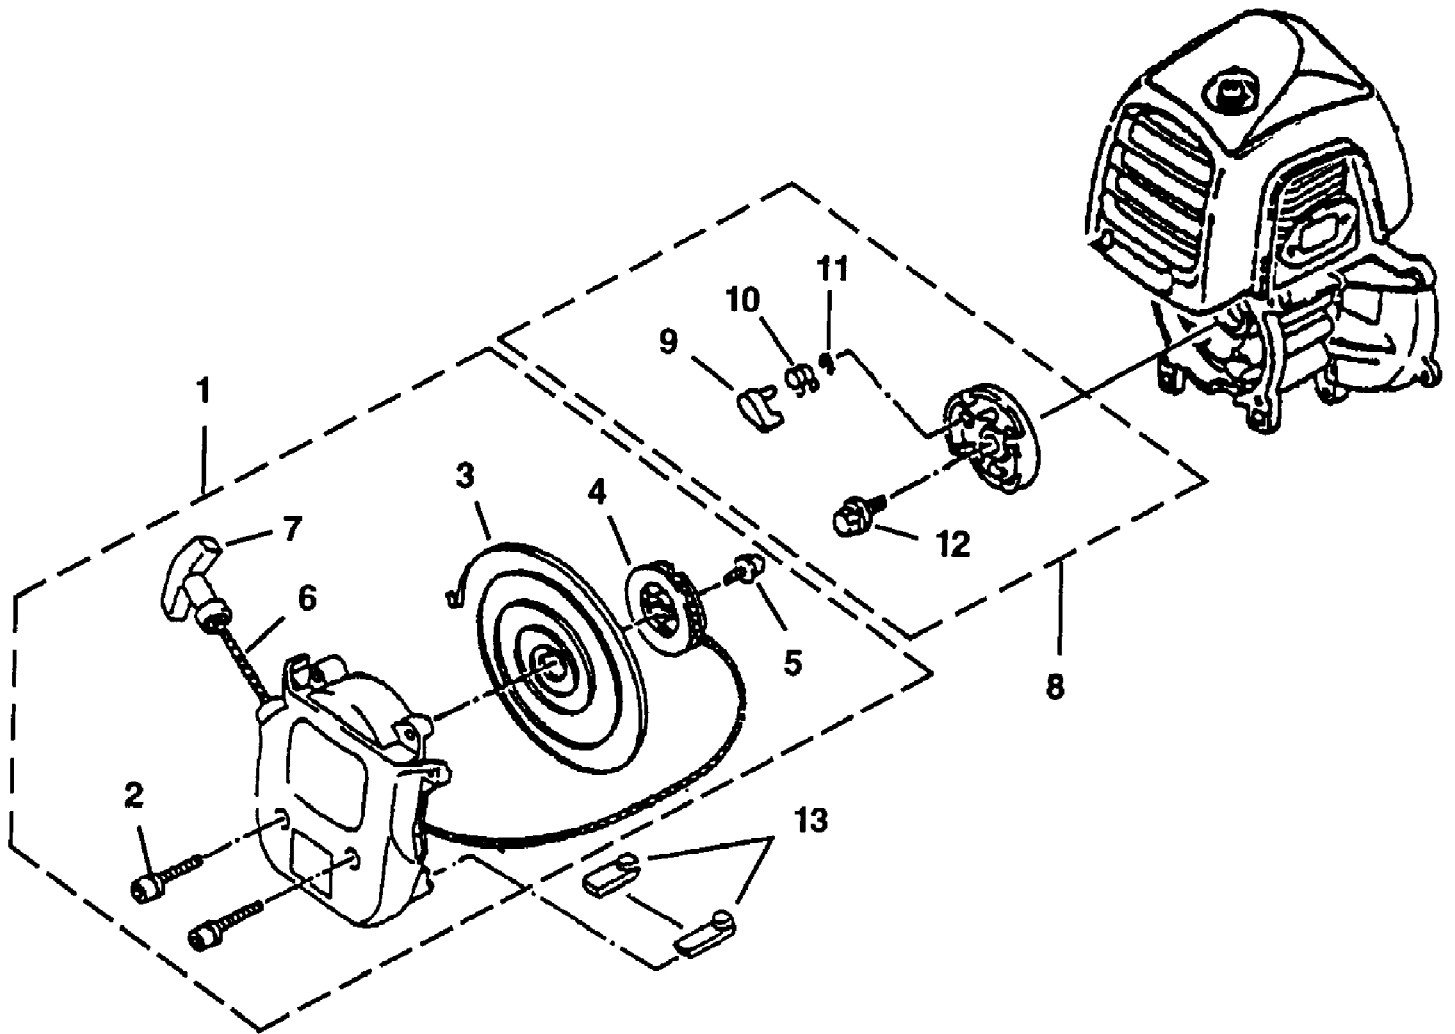

GT31 Trimmer/Brushcutter UT-26041  
Handle & Throttle

GT31 Trimmer/Brushcutter UT-26041  
Handle & Throttle

Page 12 of 16

Ref #	Part Number	Qty	S/P/F	Description
1	UP00442	1		CONTROL LEVER ASSEMBLY
2	PS00461	1		THROTTLE-Trigger
3	PS00462	1		LATCH-Trigger
4	PS00463	1		CLAMP
5	PS00464	1		CLAMP
6	PS00465	1		CONTROL CABLE ASSEMBLY
7	PS00466	1		SPRING
8	PS00467	1		SPRING
9	PS00468	2		SCREW
10	PS00469	2		NUT
11	PS00470	4		SCREW-Tapping
12	PS01032	1		LOCK-Throttle Start
13	UP00439	1		HANDLE ASSEMBLY
14	PS00457	1		GRIP
15	PS00440	1		HANDLE-Bracket Assembly
16	PS00458	4	S	BOLT-Socket Hd (M5 x 25 SW)
17	PS00553	4	/P	BOLT-Socket Hd (M5 x 25 SW)

GT31 Trimmer/Brushcutter UT-26041  
Ignition, Rotor, Clutch & Isolator

Page 14 of 16

Ref #	Part Number	Qty	S/P/F	Description
1	UP00451	1		IGNITION KIT
2	PS00497	1		MODULE-Ignition
3	PS00498	1		CAP-Plug
4	PS00499	1		SPRING-Plug Cap
5	UP02950	1	/P	SPARK PLUG
6	PS00501	2		SCREW ASSEMBLY
7	UP00452	1		ROTOR ASSEMBLY
8	PS00502	1		SCREW
9	PS00503	1	/P	WASHER-Spring
10	PS00716	1		WASHER
11	UP00453	1		CLUTCH HOUSING
12	PS00505	1		BEARING-Ball
13	PS00506	1		SNAP RING-Inner
14	PS00507	1		CLUTCH DRUM
15	PS00508	1		SNAP RING-Outer
16	PS00509	1		O-RING
17	PS00510	3		SCREWS-Socket Hd (M5 x 20W SW)
18	UP00454	1		CLUTCH ASSEMBLY
19	PS00511	2		WASHER
20	PS00826	2		BOLT-Clutch
21	PS00588	2		WASHER
22	PS00813	1	/P	WIRE
23	UP00455	1		DRIVESHAFT ISOLATOR ASSEMBLY
24	PS00514	1		BRACKET
25	PS00515	1		BRACKET
26	PS00516	1		ISOLATOR
27	PS00517	1		ISOLATOR
28	PS00518	2		SCREW-Socket Hd (M5 x 18 SW)
29	PS00554	1		SCREW-Socket Hd (M5 x 12 SW)