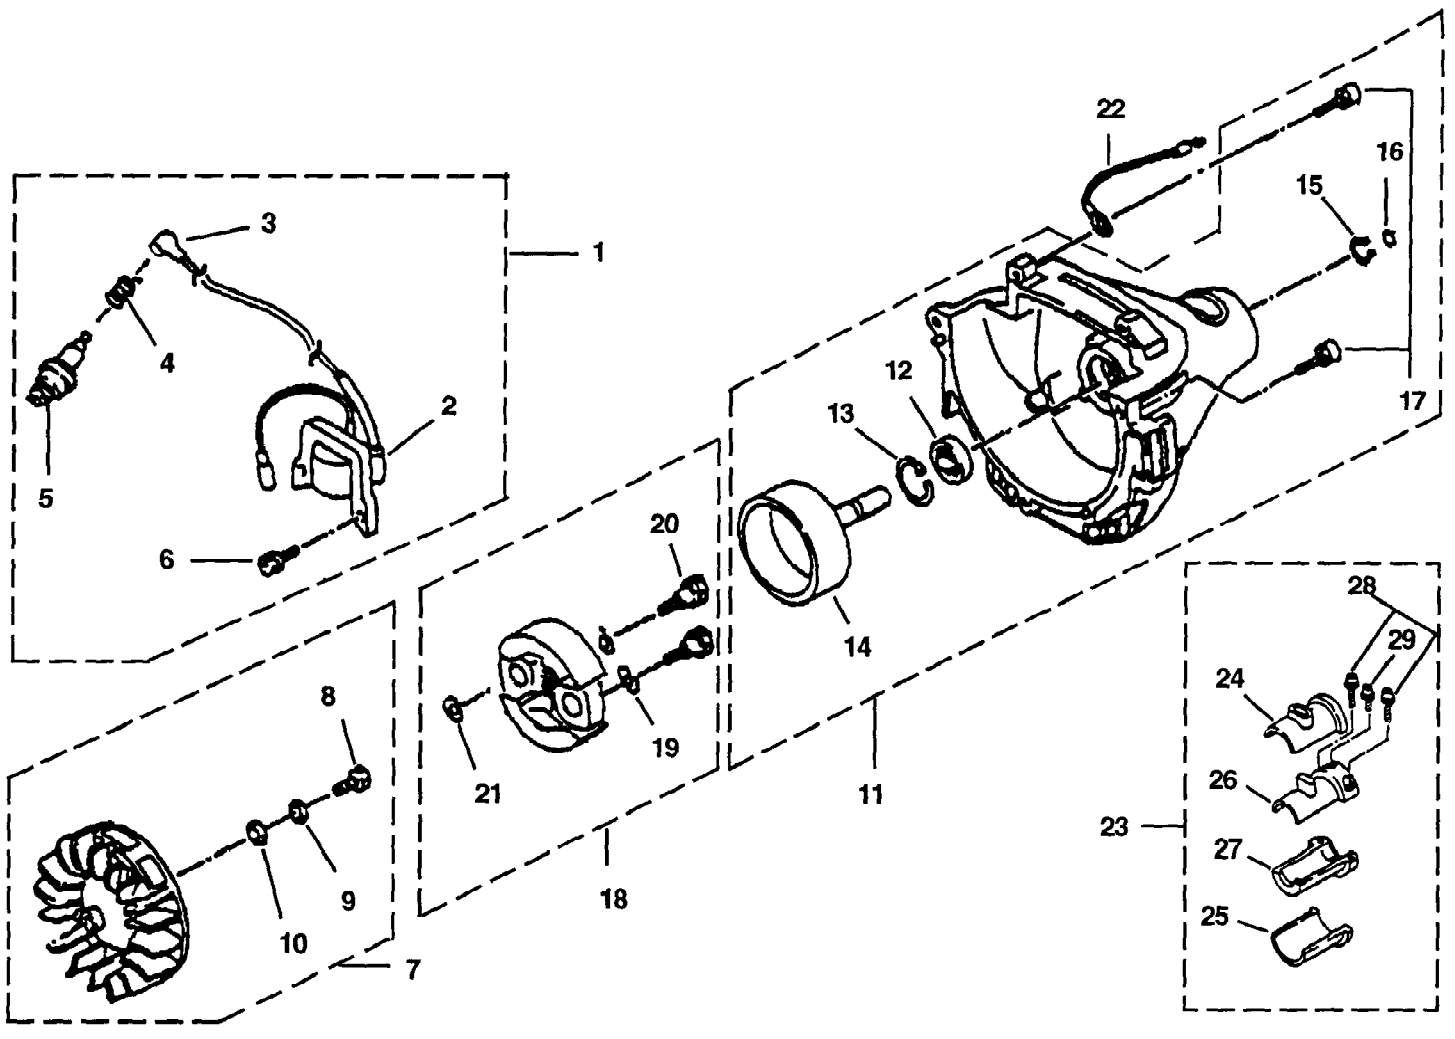

GT31 Trimmer/Brushcutter UT-26041  
Engine Internals

Page 8 of 16

Ref #	Part Number	Qty	S/P/F	Description
1	UP00446	1		CYLINDER ASSEMBLY
2	PS00481	1		GASKET-Heat Dam
3	PS00482	1		GASKET-Muffler
4	PS00483	1		GASKET-Cylinder
5	PS00518	4		SCREW-Socket HD (M5 x 18 SW)
6	UP00447	1		PISTON ASSEMBLY
7	PS00485	1		PIN-Piston
8	PS00486	2		RING-Retaining
9	PS00487	2		RINGS-Piston
10	PS00488	1	/P	BEARING-Wrist Pin
11	UP00448	1		CRANKCASE ASSEMBLY
12	PS00489	1		GASKET-Crankcase
13	PS00490	5		SCREW
14	UP00449	1		HEAT DAM ASSEMBLY
2	PS00481	1		GASKET-Heat Dam
15	PS00851	1		GASKET-Carburetor
16	PS00758	2		SCREW-Socket Hd (M5 x 20)
17	PS00494	2		NUT
18	UP00459	1		CYLINDER COVER
19	PS00528	2		BUMPER, Rubber
20	PS00534	4		SCREW (M5 x 30)
21	UP00460	1		PLUG COVER
22	PS00535	1		SCREW
23	PS00537	1		CRANKSHAFT
24	PS00538	1		KEY-Woodruff
25	UP00458	1	/P	BUMPER, Rubber

GT31 Trimmer/Brushcutter UT-26041  
Exhaust System

Page 10 of 16

Ref #	Part Number	Qty	S/P/F	Description
1	UP00450	1		MUFFLER ASSEMBLY
2	PS00482	1		GASKET-Muffler
3	PS00694	2		SCREW-Socket Hd. (M5 x 55)
4	UP00461	1		MUFFLER COVER (Black)
5	PS00536	1		SCREW ASSEMBLY (M5 x 14)

GT31 Trimmer/Brushcutter UT-26041  
Handle & Throttle

GT31 Trimmer/Brushcutter UT-26041  
Handle & Throttle

Page 12 of 16

Ref #	Part Number	Qty	S/P/F	Description
1	UP00442	1		CONTROL LEVER ASSEMBLY
2	PS00461	1		THROTTLE-Trigger
3	PS00462	1		LATCH-Trigger
4	PS00463	1		CLAMP
5	PS00464	1		CLAMP
6	PS00465	1		CONTROL CABLE ASSEMBLY
7	PS00466	1		SPRING
8	PS00467	1		SPRING
9	PS00468	2		SCREW
10	PS00469	2		NUT
11	PS00470	4		SCREW-Tapping
12	PS01032	1		LOCK-Throttle Start
13	UP00439	1		HANDLE ASSEMBLY
14	PS00457	1		GRIP
15	PS00440	1		HANDLE-Bracket Assembly
16	PS00458	4	S	BOLT-Socket Hd (M5 x 25 SW)
17	PS00553	4	/P	BOLT-Socket Hd (M5 x 25 SW)