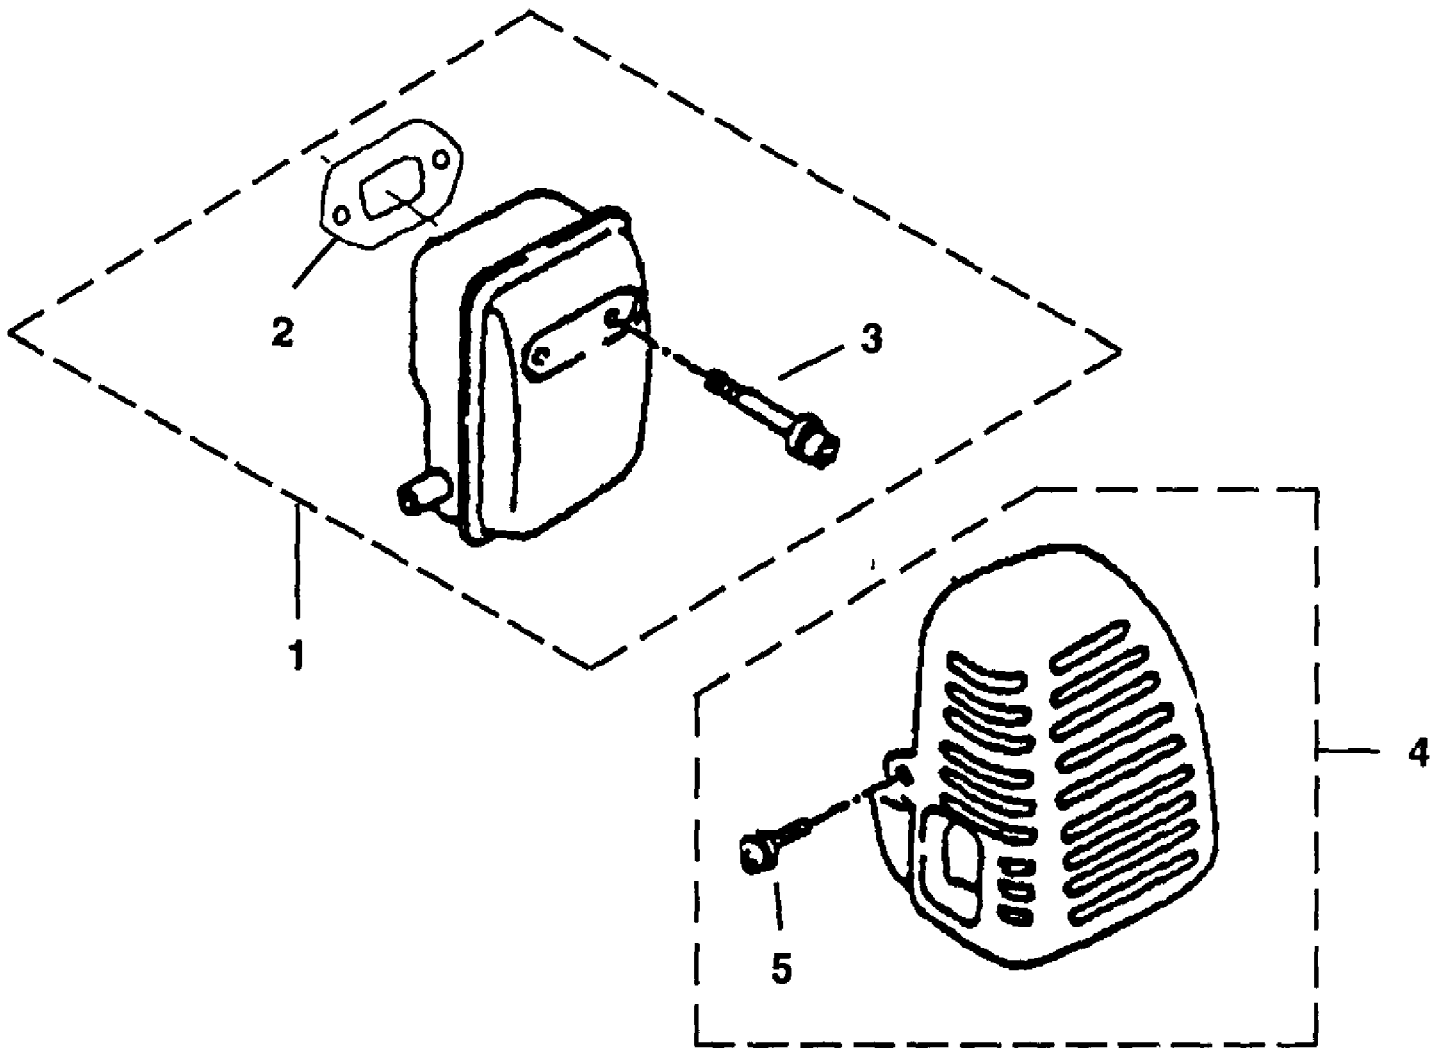

GT31 Trimmer/Brushcutter UT-26041
Exhaust System

Page 10 of 16

Ref #	Part Number	Qty	S/P/F	Description
1	UP00450	1		MUFFLER ASSEMBLY
2	PS00482	1		GASKET-Muffler
3	PS00694	2		SCREW-Socket Hd. (M5 x 55)
4	UP00461	1		MUFFLER COVER (Black)
5	PS00536	1		SCREW ASSEMBLY (M5 x 14)