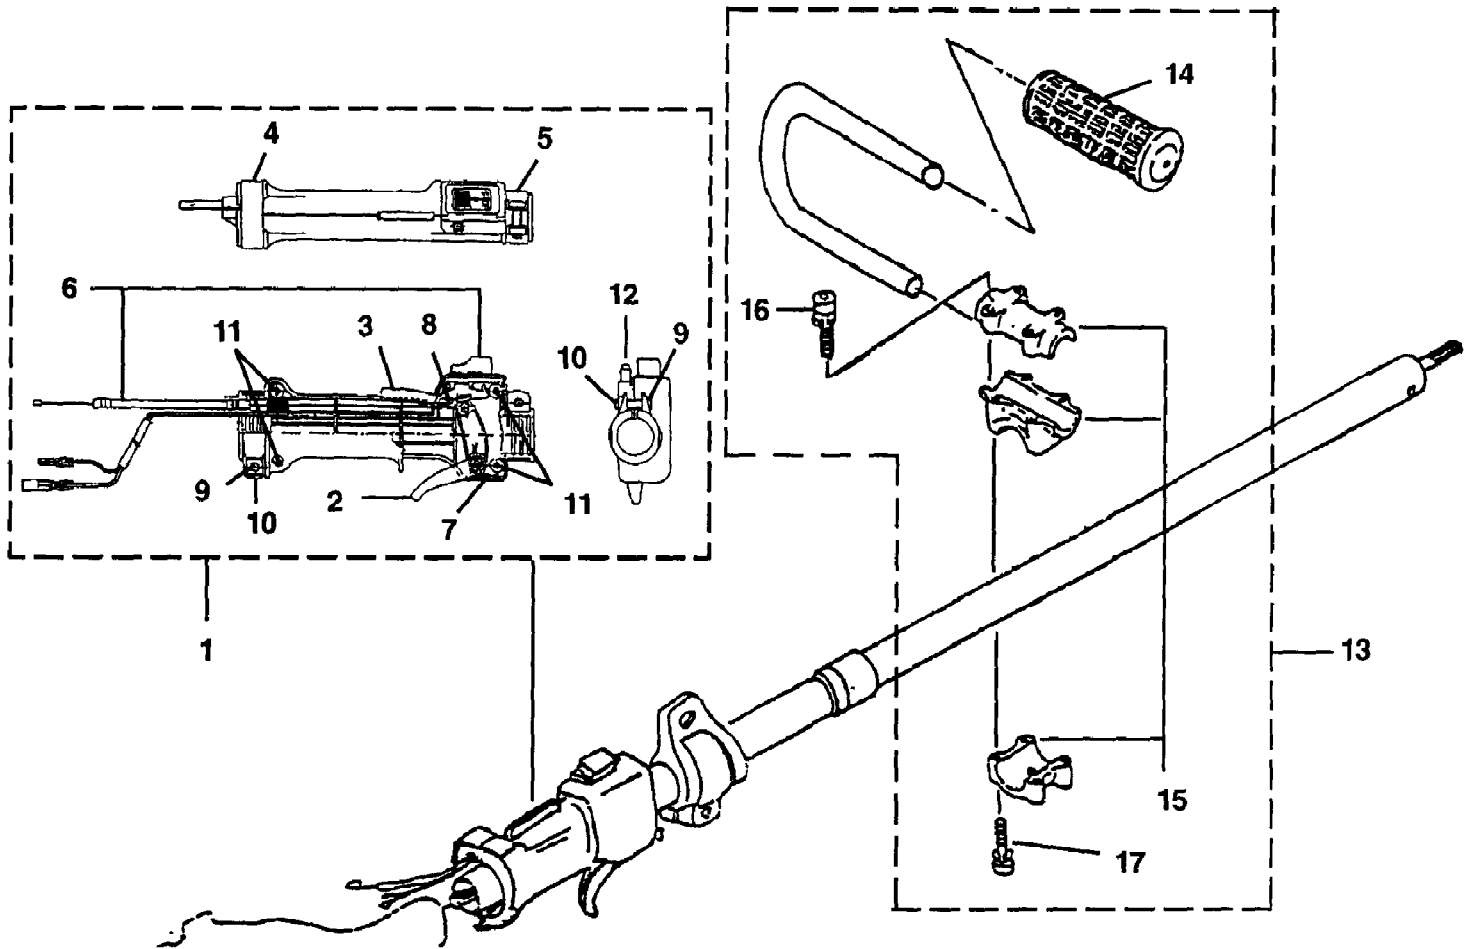

GT31 Trimmer/Brushcutter UT-26041
Handle & Throttle

GT31 Trimmer/Brushcutter UT-26041
Handle & Throttle

Page 12 of 16

Ref #	Part Number	Qty	S/P/F	Description
1	UP00442	1		CONTROL LEVER ASSEMBLY
2	PS00461	1		THROTTLE-Trigger
3	PS00462	1		LATCH-Trigger
4	PS00463	1		CLAMP
5	PS00464	1		CLAMP
6	PS00465	1		CONTROL CABLE ASSEMBLY
7	PS00466	1		SPRING
8	PS00467	1		SPRING
9	PS00468	2		SCREW
10	PS00469	2		NUT
11	PS00470	4		SCREW-Tapping
12	PS01032	1		LOCK-Throttle Start
13	UP00439	1		HANDLE ASSEMBLY
14	PS00457	1		GRIP
15	PS00440	1		HANDLE-Bracket Assembly
16	PS00458	4	S	BOLT-Socket Hd (M5 x 25 SW)
17	PS00553	4	/P	BOLT-Socket Hd (M5 x 25 SW)